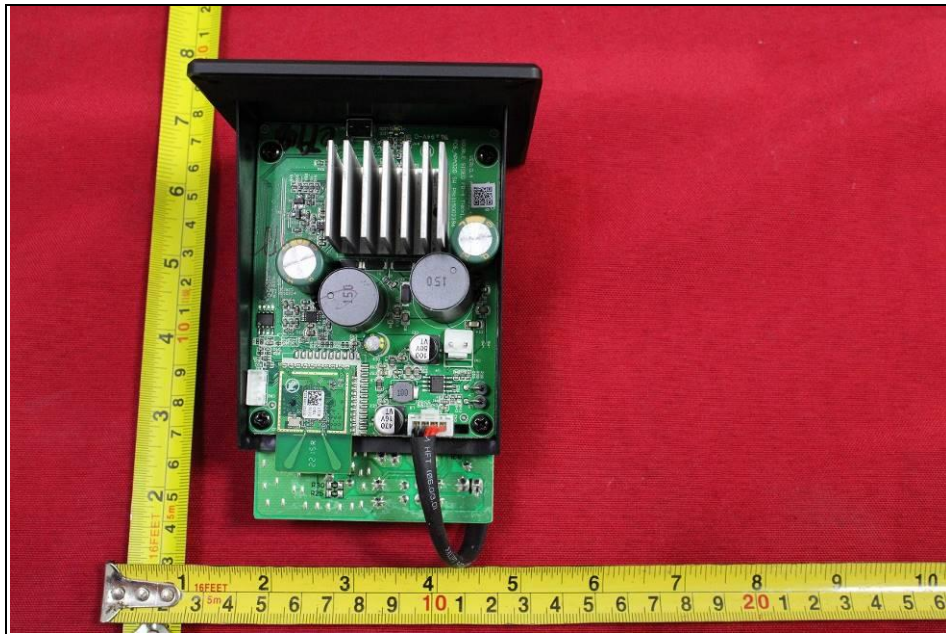

PHOTOGRAPHS OF THE EUT

Soundbar:

Soundbar 5.8G SRD TX

Soundbar 5.8G SRD RX

Soundbar Bluetooth antenna

Soundbar TX

Soundbar RX Connector

Subwoofer:

Subwoofer 5.8g SRD antenna