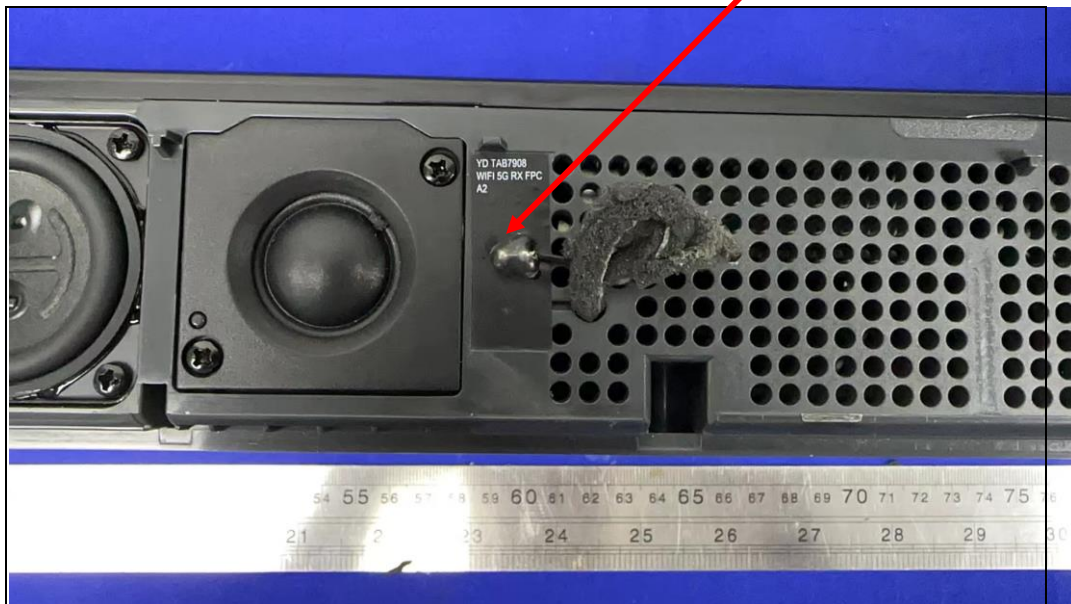

PHOTOGRAPHS OF THE EUT

Soundbar:

Soundbar 5.8G SRD TX

Soundbar 5.8G SRD RX

Soundbar Bluetooth antenna

Soundbar TX

Soundbar RX Connector

Subwoofer:

Subwoofer 5.8g SRD antenna