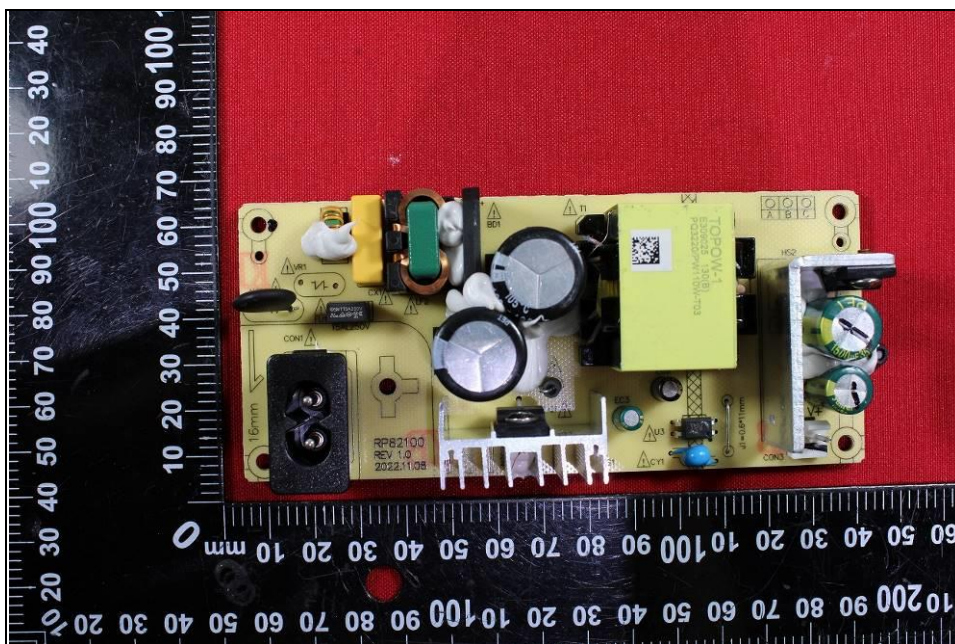

PHOTOGRAPHS OF THE EUT

Soundbar:

Soundbar 5.8G SRD TX

Soundbar 5.8G SRD RX

Soundbar Bluetooth antenna

Soundbar TX

Soundbar RX Connector

Subwoofer:

Subwoofer 5.8g SRD antenna