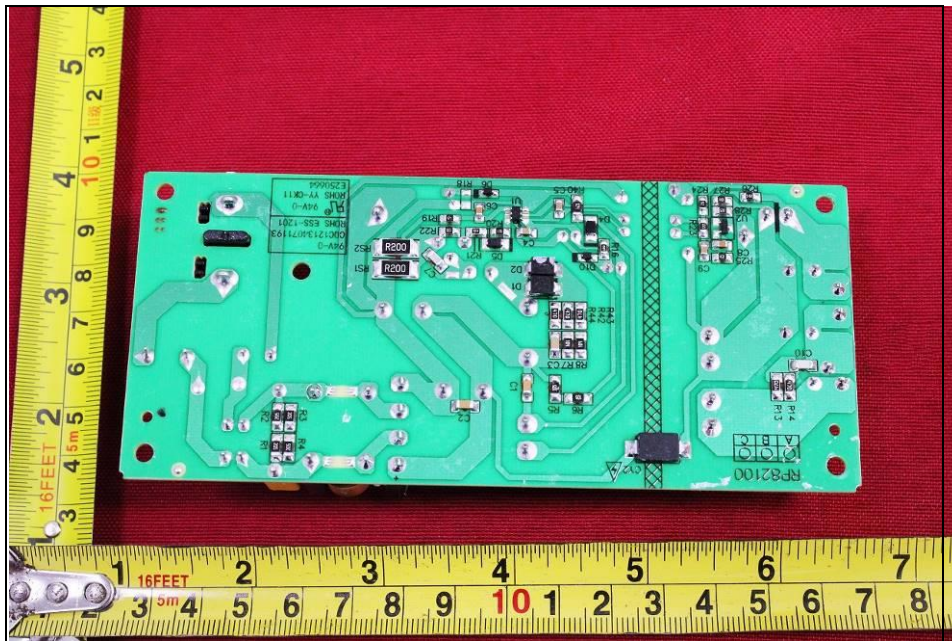

PHOTOGRAPHS OF THE EUT

Soundbar:

Soundbar 5.8G SRD TX

Soundbar 5.8G SRD RX

Soundbar Bluetooth antenna

Soundbar TX

Soundbar RX Connector

Subwoofer:

Subwoofer 5.8g SRD antenna