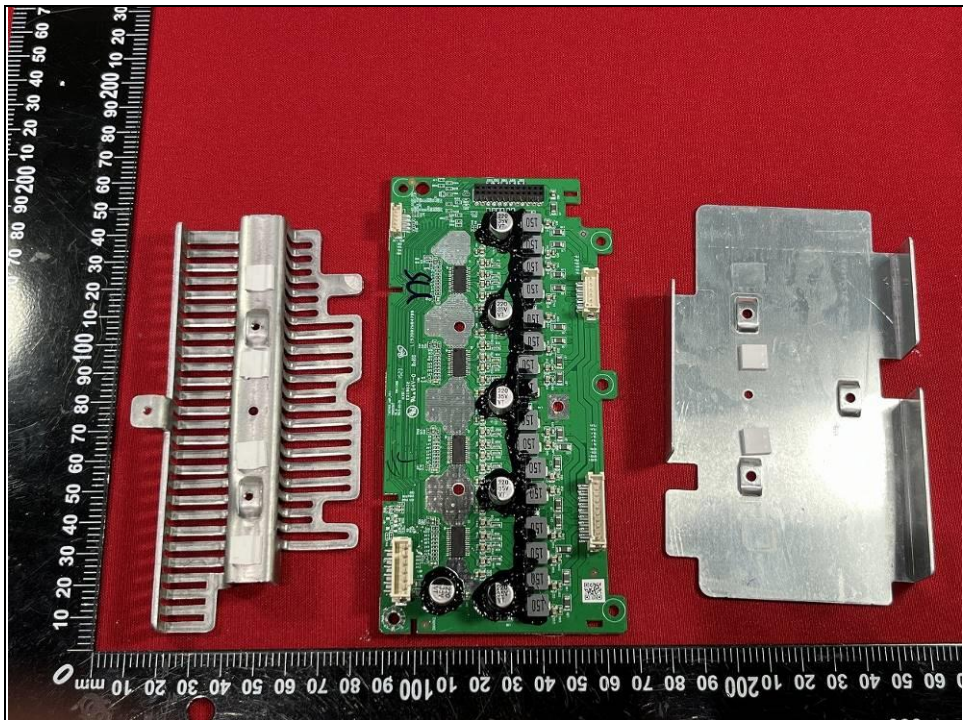

PHOTOGRAPHS OF THE EUT

Soundbar:

Soundbar 5.8G SRD TX

Soundbar 5.8G SRD RX

Soundbar Bluetooth antenna

Soundbar TX

Soundbar RX Connector

Subwoofer:

Subwoofer 5.8g SRD antenna