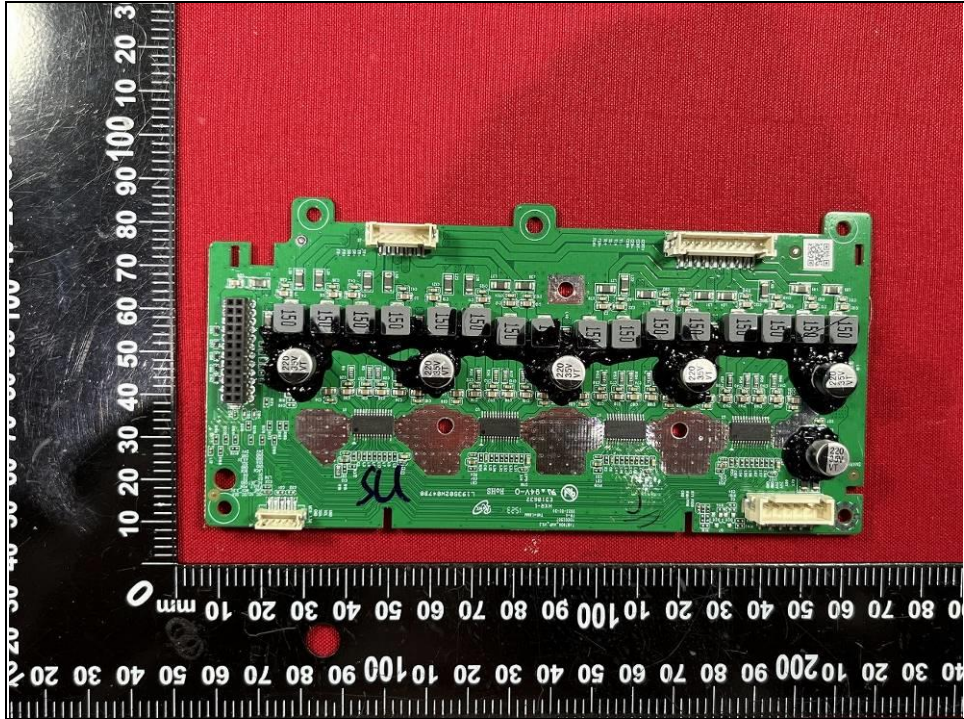

PHOTOGRAPHS OF THE EUT

Soundbar:

Soundbar 5.8G SRD TX

Soundbar 5.8G SRD RX

Soundbar Bluetooth antenna

Soundbar TX

Soundbar RX Connector

Subwoofer:

Subwoofer 5.8g SRD antenna