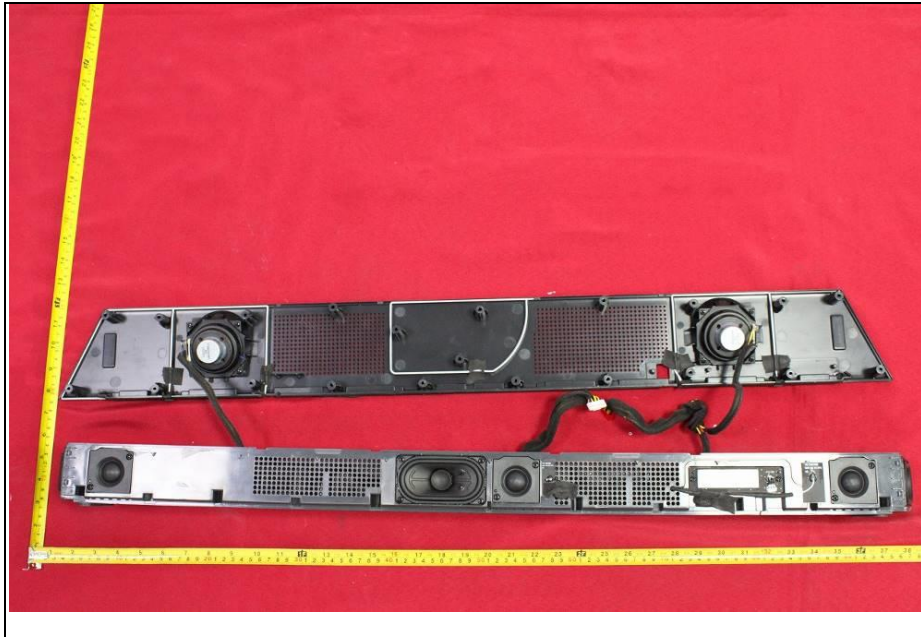

PHOTOGRAPHS OF THE EUT

Soundbar:

Soundbar 5.8G SRD TX

Soundbar 5.8G SRD RX

Soundbar Bluetooth antenna

Soundbar TX

Soundbar RX Connector

Subwoofer:

Subwoofer 5.8g SRD antenna