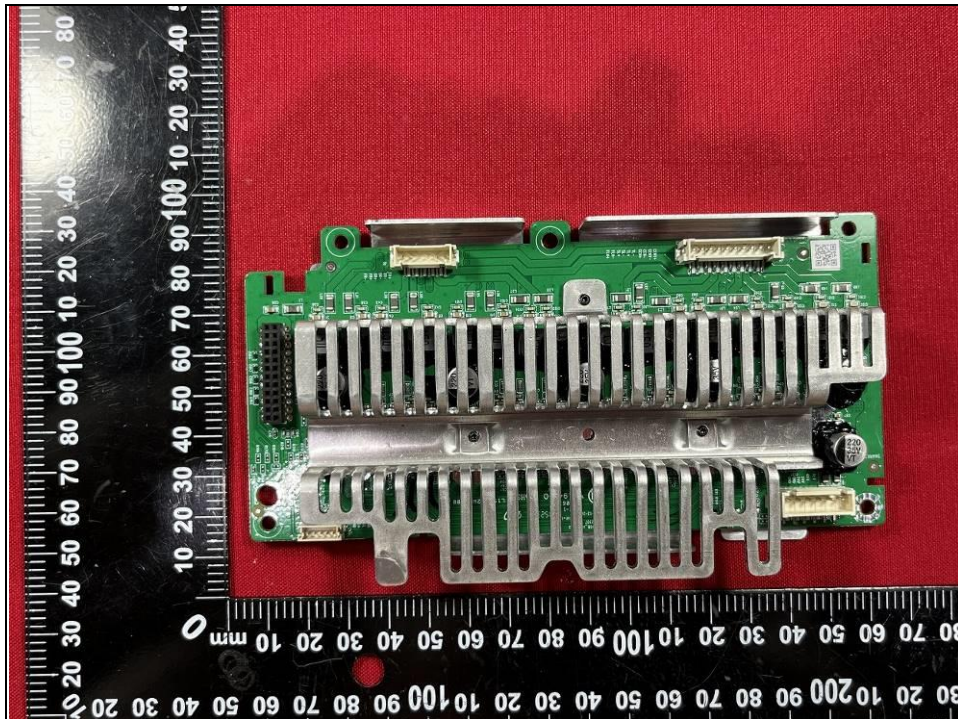

PHOTOGRAPHS OF THE EUT

Soundbar:

Soundbar 5.8G SRD TX

Soundbar 5.8G SRD RX

Soundbar Bluetooth antenna

Soundbar TX

Soundbar RX Connector

Subwoofer:

Subwoofer 5.8g SRD antenna