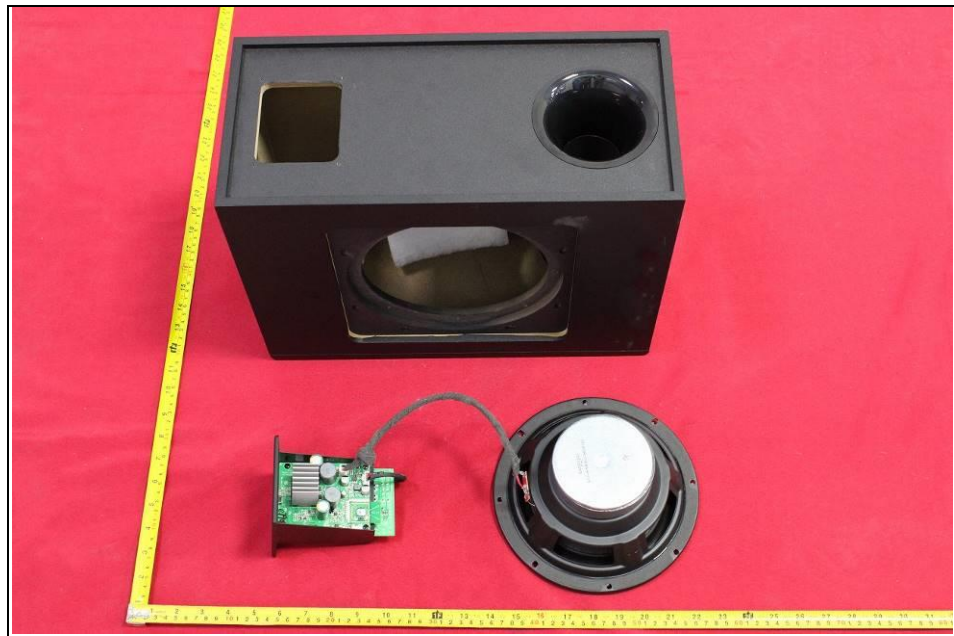

PHOTOGRAPHS OF THE EUT

Soundbar:

Soundbar 5.8G SRD TX

Soundbar 5.8G SRD RX

Soundbar Bluetooth antenna

Soundbar TX

Soundbar RX Connector

Subwoofer:

Subwoofer 5.8g SRD antenna