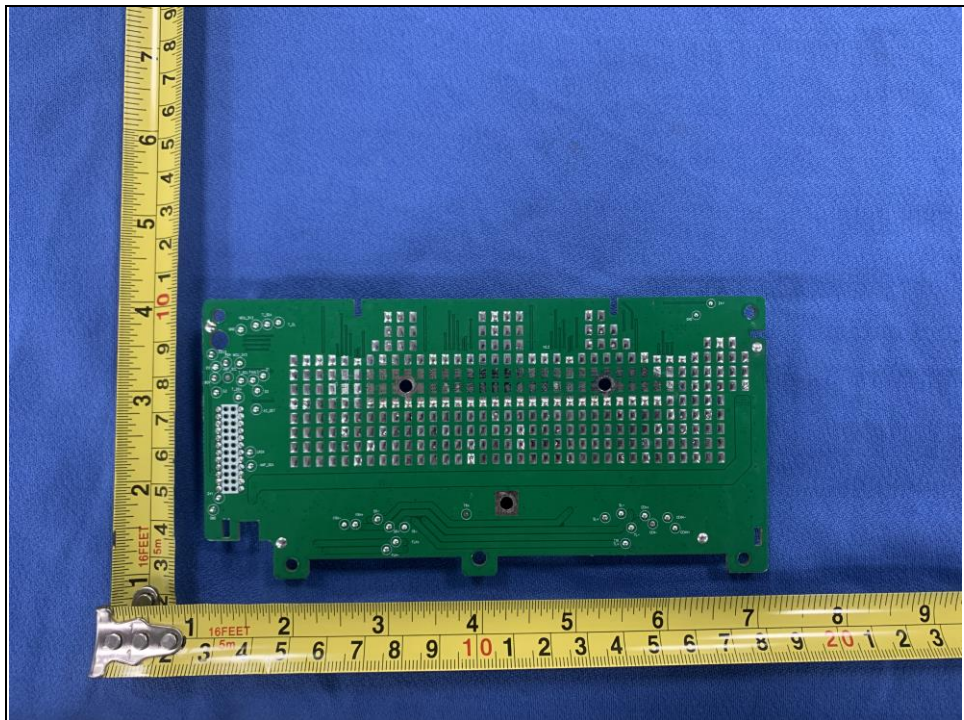

PHOTOGRAPHS OF THE EUT

Soundbar:

Soundbar 5.8G SRD TX

Soundbar 5.8G SRD RX

Soundbar Bluetooth antenna

Soundbar TX

Soundbar RX Connector

Subwoofer:

Subwoofer 5.8g SRD antenna