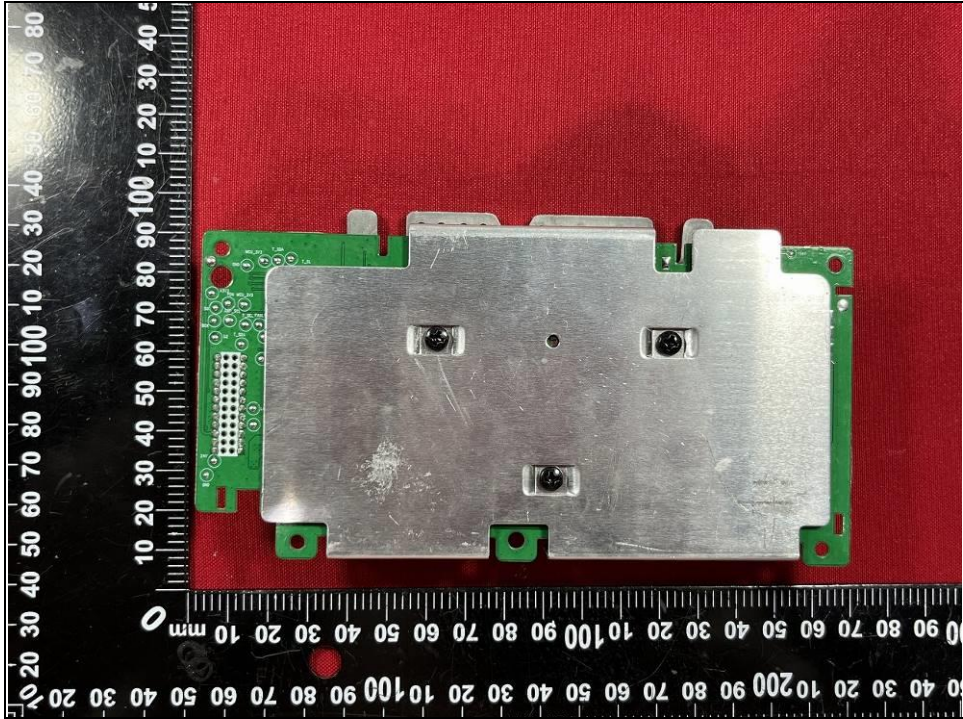

PHOTOGRAPHS OF THE EUT

Soundbar:

Soundbar 5.8G SRD TX

Soundbar 5.8G SRD RX

Soundbar Bluetooth antenna

Soundbar TX

Soundbar RX Connector

Subwoofer:

Subwoofer 5.8g SRD antenna