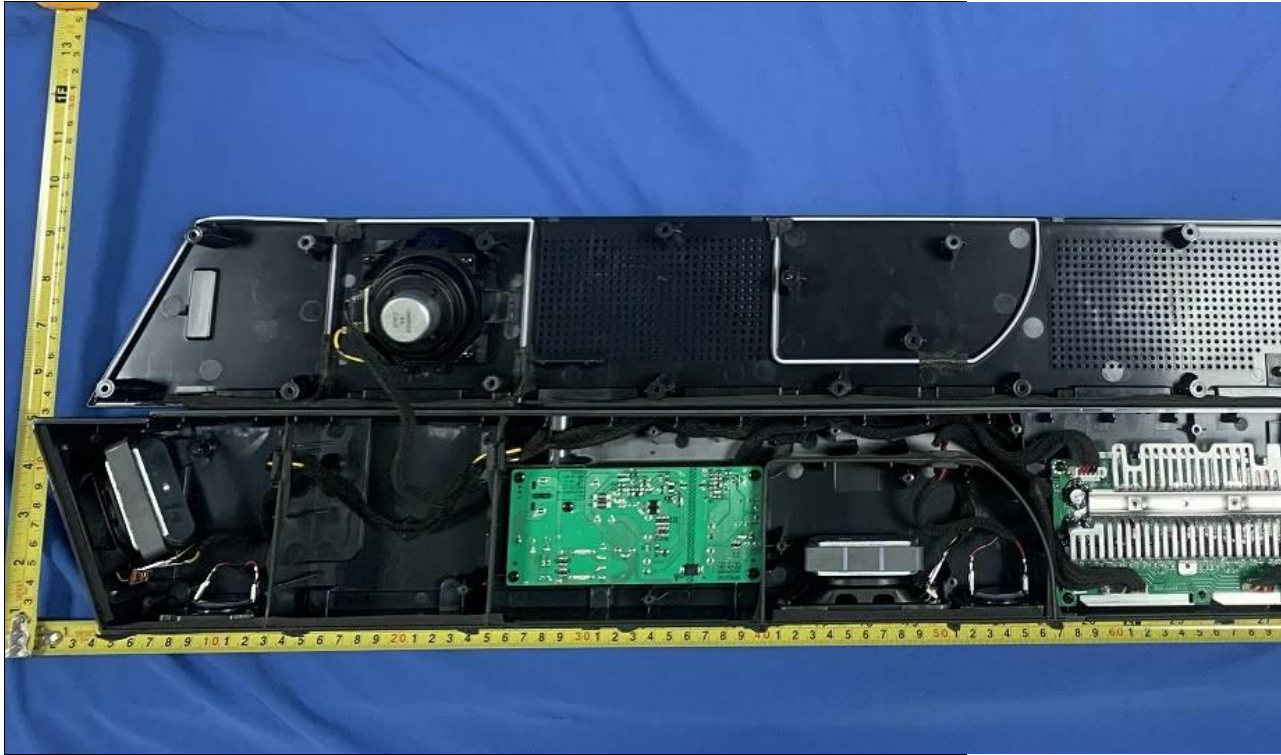

PHOTOGRAPHS OF THE EUT

Soundbar:

Soundbar 5.8G SRD TX

Soundbar 5.8G SRD RX

Soundbar Bluetooth antenna

Soundbar TX

Soundbar RX Connector

Subwoofer:

Subwoofer 5.8g SRD antenna