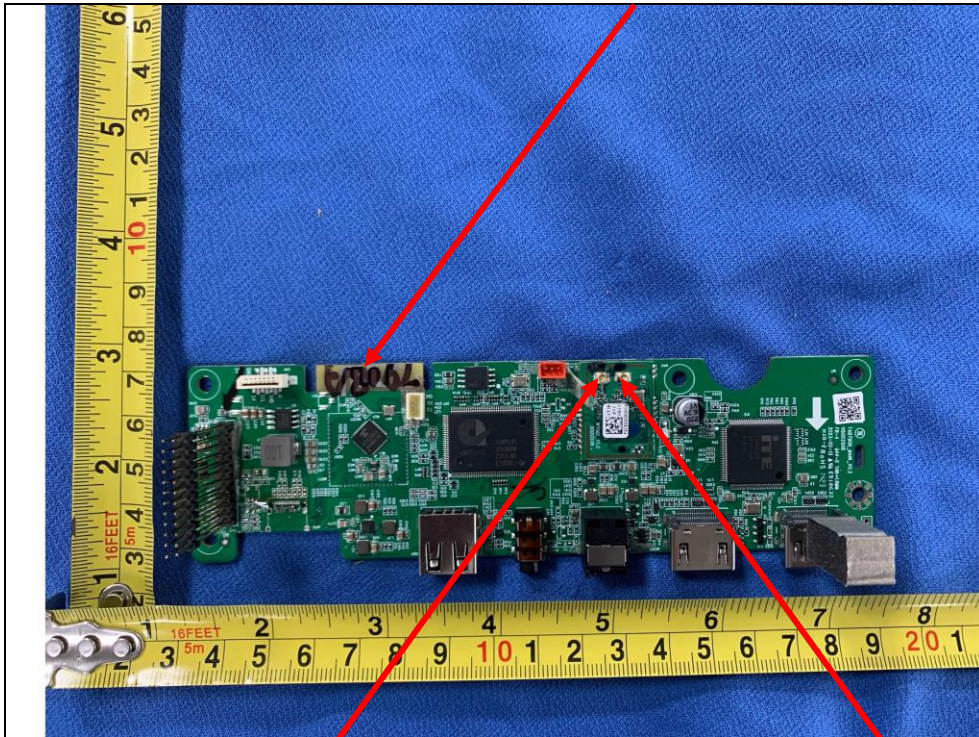

PHOTOGRAPHS OF THE EUT

Soundbar:

Soundbar 5.8G SRD TX

Soundbar 5.8G SRD RX

Soundbar Bluetooth antenna

Soundbar TX

Soundbar RX Connector

Subwoofer:

Subwoofer 5.8g SRD antenna