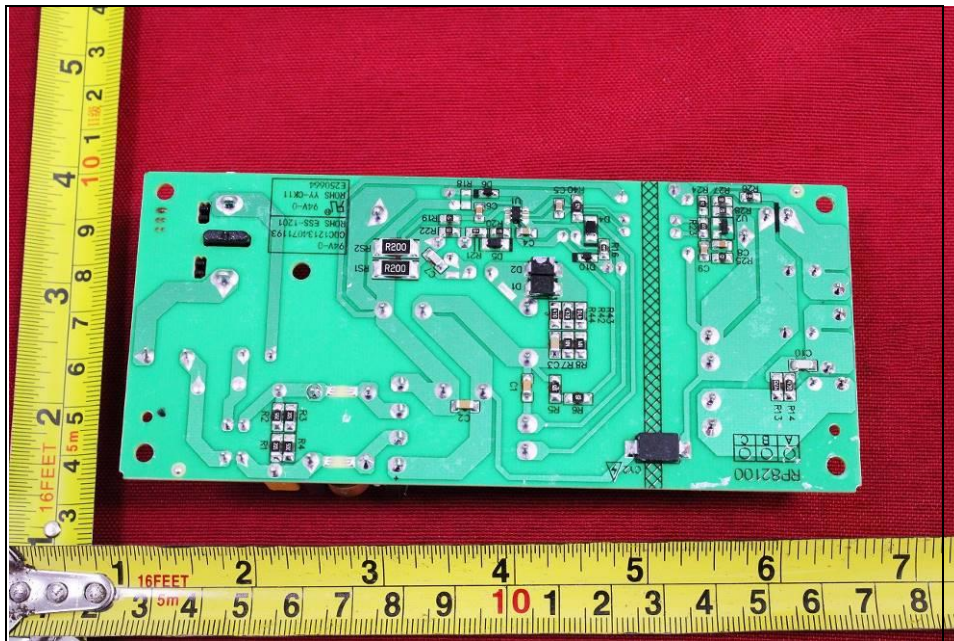

PHOTOGRAPHS OF THE EUT

Soundbar:

Soundbar 5.8G SRD TX

Soundbar 5.8G SRD RX

Soundbar Bluetooth antenna

Soundbar TX

Soundbar RX Connector

Subwoofer:

Subwoofer 5.8g SRD antenna