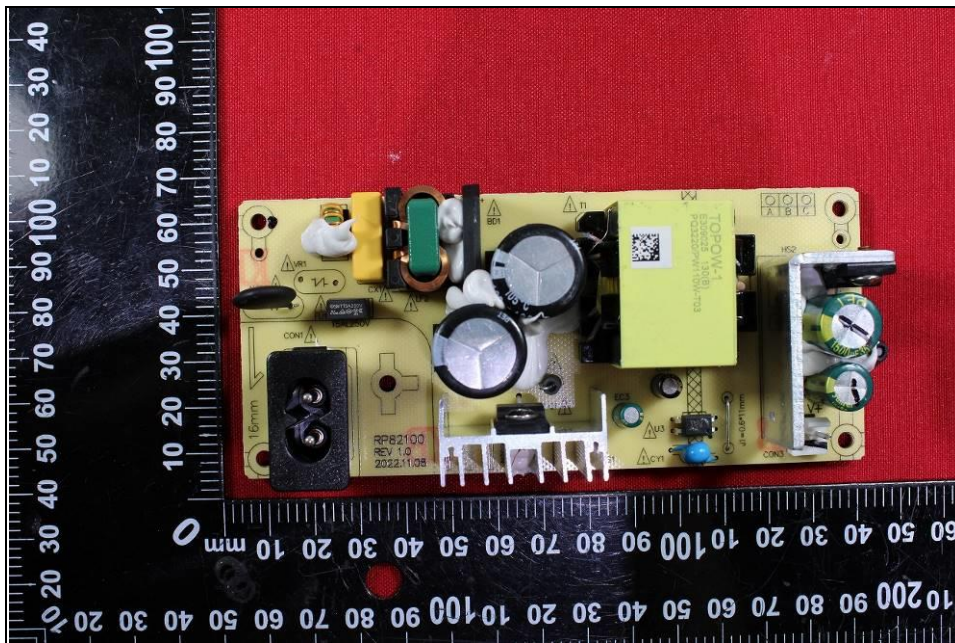

PHOTOGRAPHS OF THE EUT

Soundbar:

Soundbar 5.8G SRD TX

Soundbar 5.8G SRD RX

Soundbar Bluetooth antenna

Soundbar TX

Soundbar RX Connector

Subwoofer:

Subwoofer 5.8g SRD antenna