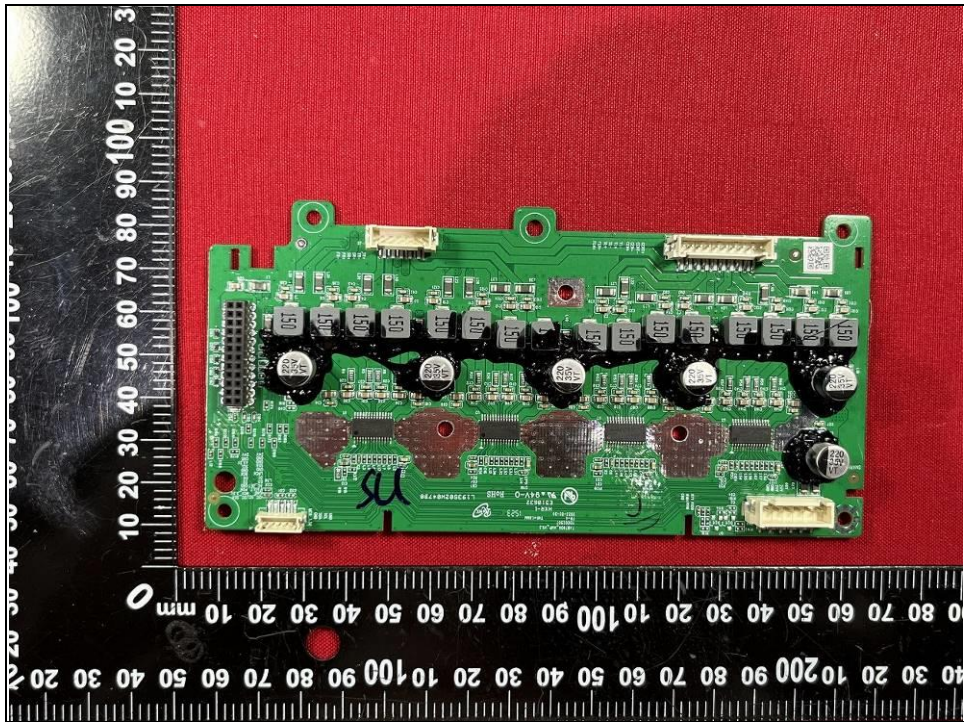

PHOTOGRAPHS OF THE EUT

Soundbar:

Soundbar 5.8G SRD TX

Soundbar 5.8G SRD RX

Soundbar Bluetooth antenna

Soundbar TX

Soundbar RX Connector

Subwoofer:

Subwoofer 5.8g SRD antenna