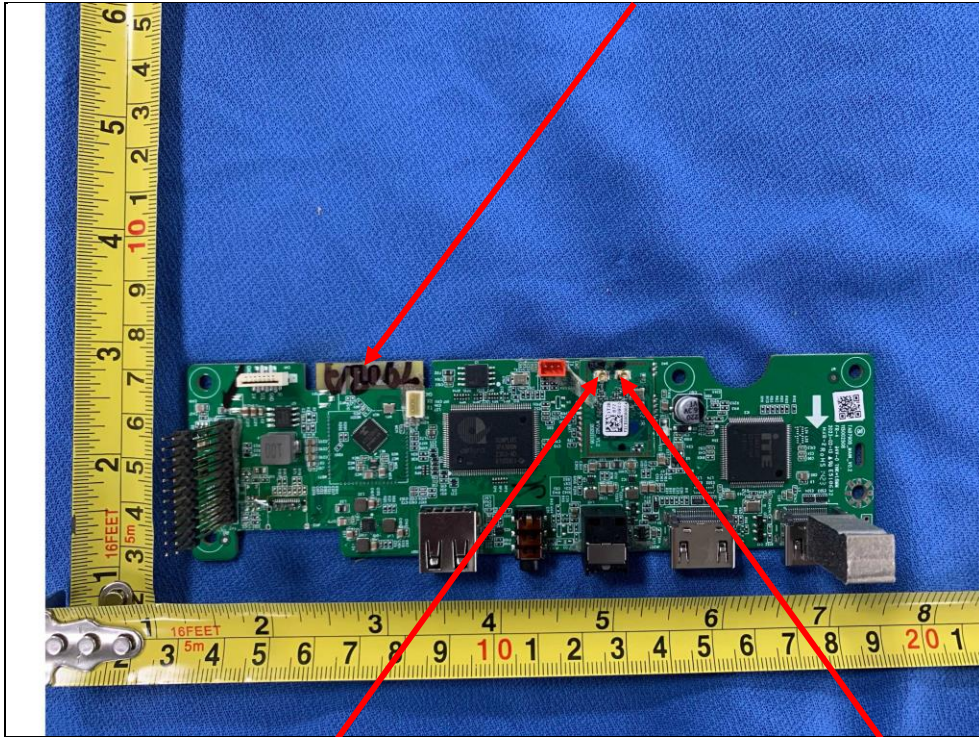

PHOTOGRAPHS OF THE EUT

Soundbar:

Soundbar 5.8G SRD TX

Soundbar 5.8G SRD RX

Soundbar Bluetooth antenna

Soundbar TX

Soundbar RX Connector

Subwoofer:

Subwoofer 5.8g SRD antenna