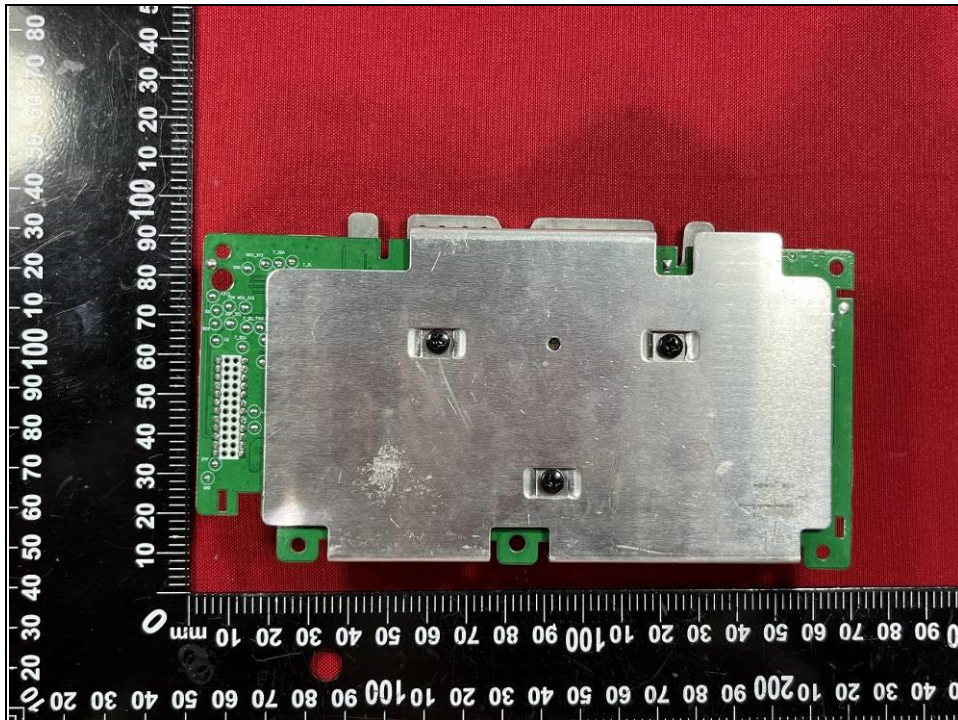

PHOTOGRAPHS OF THE EUT

Soundbar:

Soundbar 5.8G SRD TX

Soundbar 5.8G SRD RX

Soundbar Bluetooth antenna

Soundbar TX

Soundbar RX Connector

Subwoofer:

Subwoofer 5.8g SRD antenna