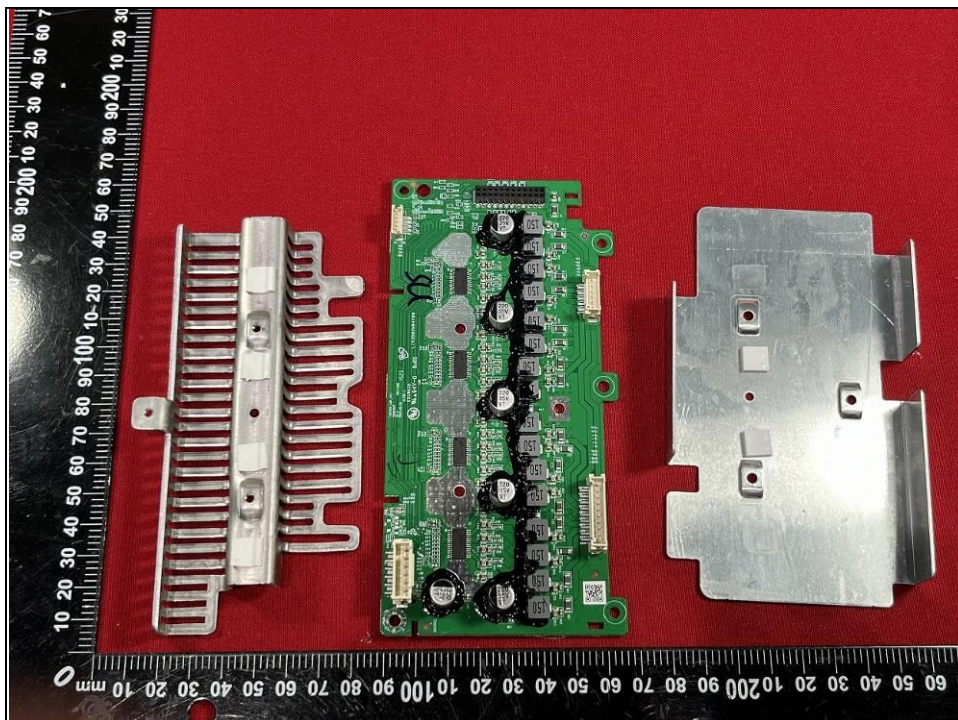

PHOTOGRAPHS OF THE EUT

Soundbar:

Soundbar 5.8G SRD TX

Soundbar 5.8G SRD RX

Soundbar Bluetooth antenna

Soundbar TX

Soundbar RX Connector

Subwoofer:

Subwoofer 5.8g SRD antenna