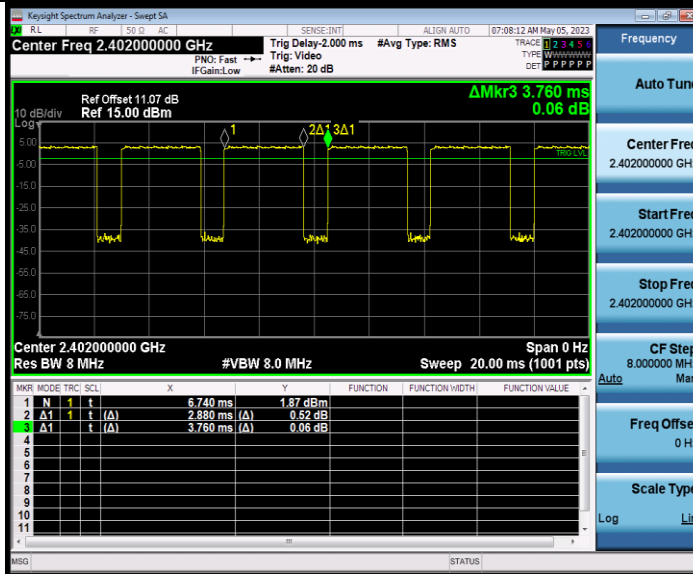

BUREAU
VERITAS

Test Report No.: W7L-P23040008RF01

3DH5_Ant1_2441