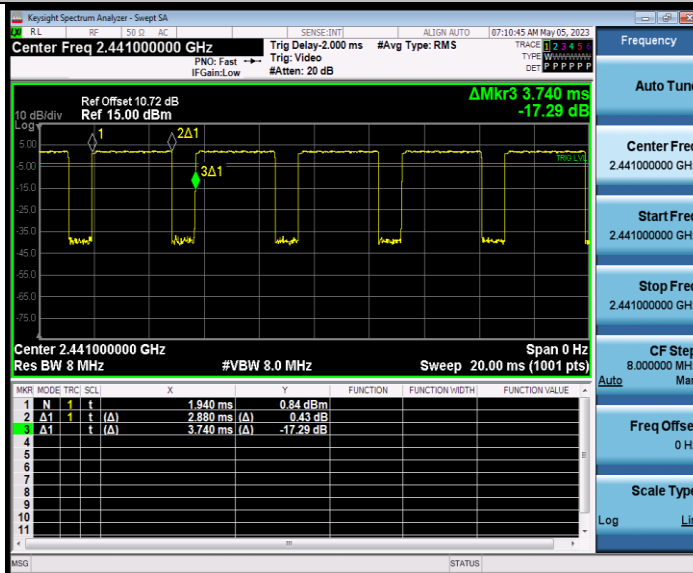

3DH5_Ant1_2480