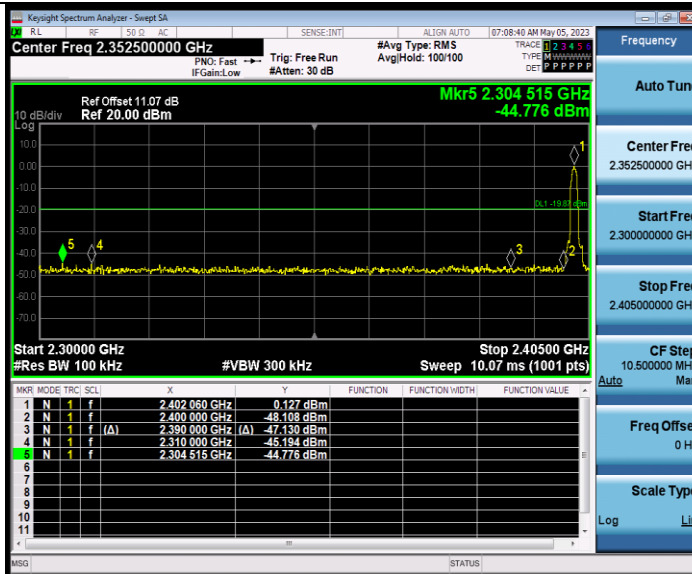

BUREAU VERITAS

Test Report No.: W7L-P23040008RF01

3DH5_Ant1_High_2480

3DH5_Ant1_Low_Hop_2402

BUREAU VERITAS

Test Report No.: W7L-P23040008RF01

3DH5_Ant1_High_Hop_2480

CONDUCTED SPURIOUS EMISSION TEST RESULT