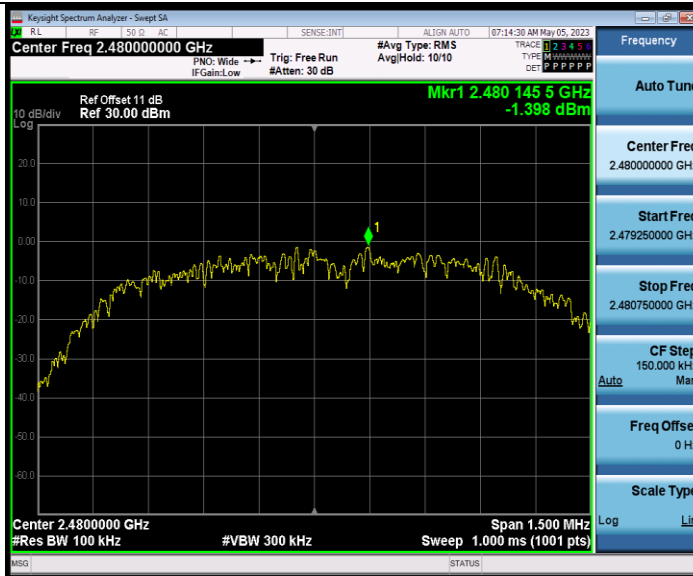

BUREAU
VERITAS

Test Report No.: W7L-P23040008RF01

3DH5_Ant1_2480_30~1000