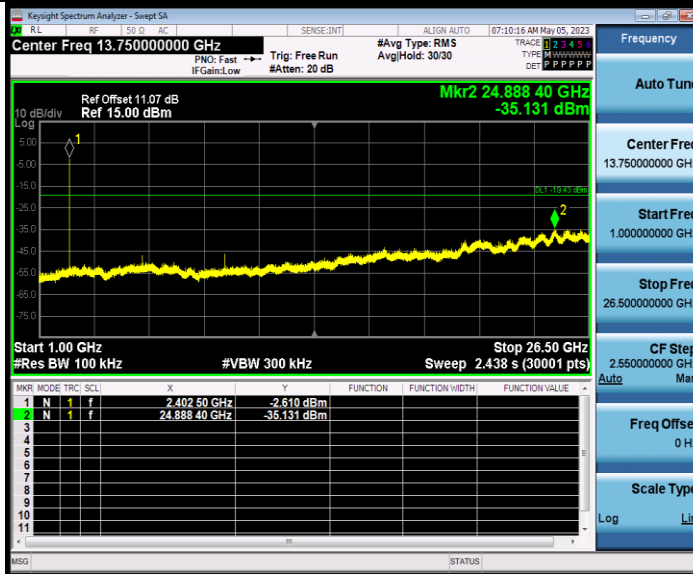

BUREAU VERITAS

Test Report No.: W7L-P23040008RF01

3DH5_Ant1_2441_0~Reference