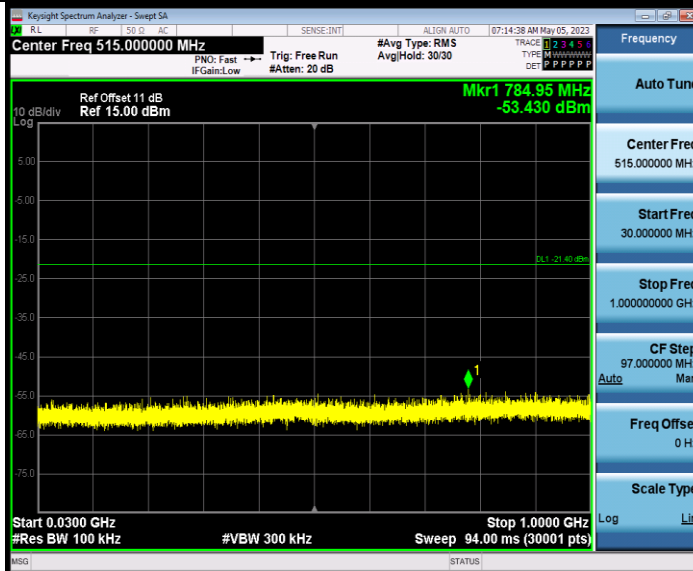

3DH5_Ant1_2480_1000~26500