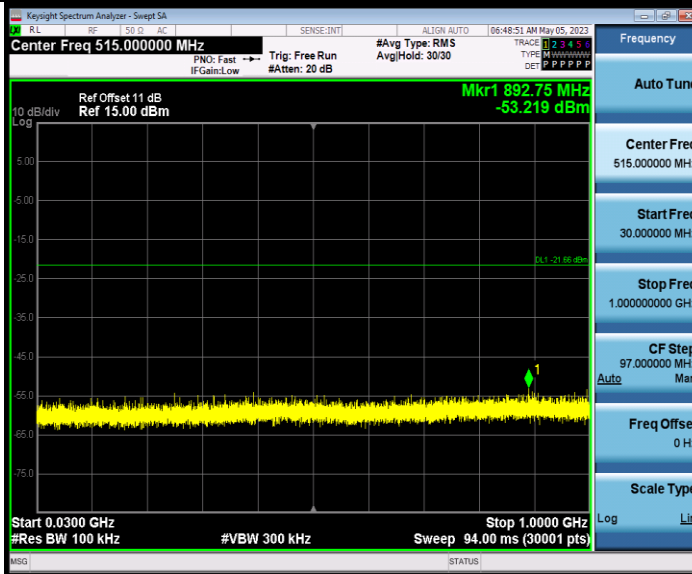

BUREAU
VERITAS

Test Report No.: W7L-P23040008RF01

2DH5_Ant1_2480_1000~26500