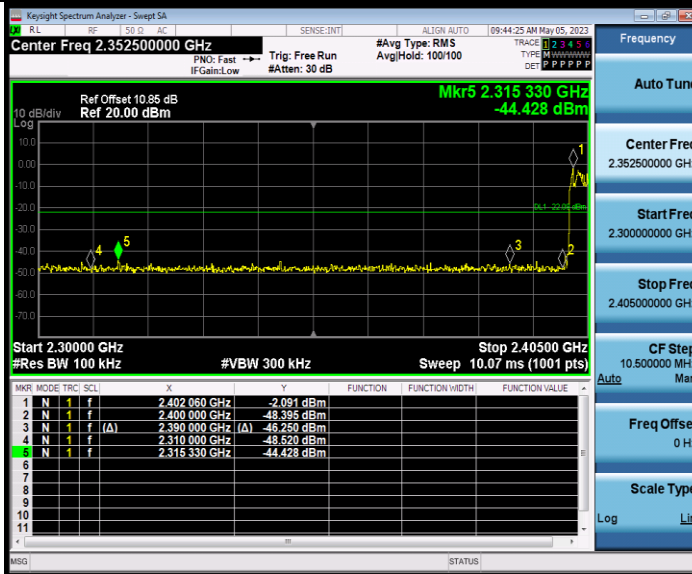

BUREAU VERITAS

Test Report No.: W7L-P23040008RF01

3DH5_Ant1_High_2480

3DH5_Ant1_Low_Hop_2402

BUREAU VERITAS

Test Report No.: W7L-P23040008RF01

3DH5_Ant1_High_Hop_2480

CONDUCTED SPURIOUS EMISSION TEST RESULT

TestMode	Antenna	Frequency[MHz]	FreqRange [MHz]	RefLevel [dBm]	Result [dBm]	Limit [dBm]	Verdict
DH5	Ant1	2402	Reference	1.81	1.81	---	PASS
			30~1000	1.81	-53.27	≤-18.19	PASS
			1000~26500	1.81	-34.32	≤-18.19	PASS
		2441	Reference	0.05	0.05	---	PASS
			30~1000	0.05	-54.24	≤-19.95	PASS
			1000~26500	0.05	-34.75	≤-19.95	PASS
		2480	Reference	1.26	1.26	---	PASS
			30~1000	1.26	-53.88	≤-18.74	PASS
			1000~26500	1.26	-34.49	≤-18.74	PASS
2DH5	Ant1	2402	Reference	-2.07	-2.07	---	PASS
			30~1000	-2.07	-53.84	≤-22.07	PASS
			1000~26500	-2.07	-34.77	≤-22.07	PASS
		2441	Reference	-3.55	-3.55	---	PASS
			30~1000	-3.55	-54.4	≤-23.55	PASS
			1000~26500	-3.55	-34.58	≤-23.55	PASS
		2480	Reference	-1.66	-1.66	---	PASS
			30~1000	-1.66	-53.22	≤-21.66	PASS
			1000~26500	-1.66	-34.3	≤-21.66	PASS
3DH5	Ant1	2402	Reference	0.57	0.57	---	PASS
			30~1000	0.57	-53.66	≤-19.43	PASS
			1000~26500	0.57	-35.13	≤-19.43	PASS
		2441	Reference	0.29	0.29	---	PASS
			30~1000	0.29	-53.77	≤-19.71	PASS
			1000~26500	0.29	-35.41	≤-19.71	PASS
		2480	Reference	-1.40	-1.40	---	PASS
			30~1000	-1.40	-53.43	≤-21.4	PASS
			1000~26500	-1.40	-34.65	≤-21.4	PASS