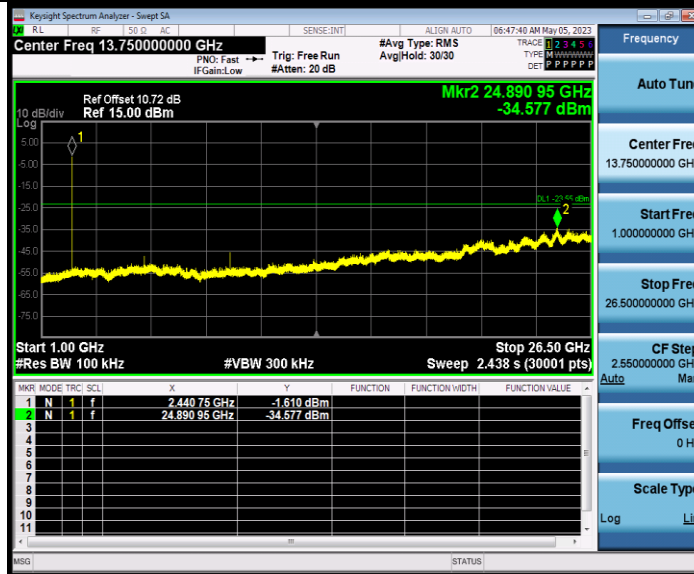

BUREAU VERITAS

Test Report No.: W7L-P23040008RF01

2DH5_Ant1_2441_30~1000

2DH5_Ant1_2441_1000~26500

BUREAU VERITAS

Test Report No.: W7L-P23040008RF01

2DH5_Ant1_2480_0~Reference

2DH5_Ant1_2480_30~1000