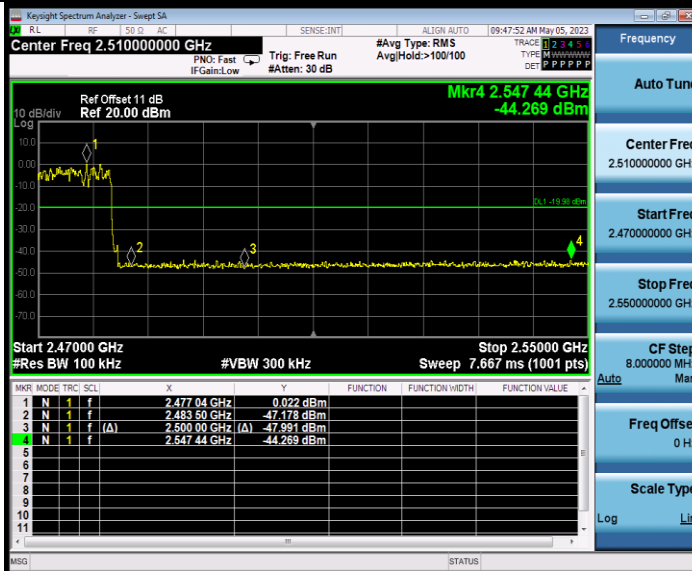

BUREAU VERITAS

Test Report No.: W7L-P23040008RF01

3DH5_Ant1_High_2480

3DH5_Ant1_Low_Hop_2402

BUREAU VERITAS

Test Report No.: W7L-P23040008RF01

3DH5_Ant1_High_Hop_2480

CONDUCTED SPURIOUS EMISSION TEST RESULT

TestMode	Antenna	Frequency[MHz]	FreqRange [MHz]	RefLevel [dBm]	Result [dBm]	Limit [dBm]	Verdict
DH5	Ant1	2402	Reference	1.81	1.81	---	PASS
			30~1000	1.81	-53.27	≤-18.19	PASS
			1000~26500	1.81	-34.32	≤-18.19	PASS
		2441	Reference	0.05	0.05	---	PASS
			30~1000	0.05	-54.24	≤-19.95	PASS
			1000~26500	0.05	-34.75	≤-19.95	PASS
		2480	Reference	1.26	1.26	---	PASS
			30~1000	1.26	-53.88	≤-18.74	PASS
			1000~26500	1.26	-34.49	≤-18.74	PASS
2DH5	Ant1	2402	Reference	-2.07	-2.07	---	PASS
			30~1000	-2.07	-53.84	≤-22.07	PASS
			1000~26500	-2.07	-34.77	≤-22.07	PASS
		2441	Reference	-3.55	-3.55	---	PASS
			30~1000	-3.55	-54.4	≤-23.55	PASS
			1000~26500	-3.55	-34.58	≤-23.55	PASS
		2480	Reference	-1.66	-1.66	---	PASS
			30~1000	-1.66	-53.22	≤-21.66	PASS
			1000~26500	-1.66	-34.3	≤-21.66	PASS
3DH5	Ant1	2402	Reference	0.57	0.57	---	PASS
			30~1000	0.57	-53.66	≤-19.43	PASS
			1000~26500	0.57	-35.13	≤-19.43	PASS
		2441	Reference	0.29	0.29	---	PASS
			30~1000	0.29	-53.77	≤-19.71	PASS
			1000~26500	0.29	-35.41	≤-19.71	PASS
		2480	Reference	-1.40	-1.40	---	PASS
			30~1000	-1.40	-53.43	≤-21.4	PASS
			1000~26500	-1.40	-34.65	≤-21.4	PASS

TEST GRAPHS

DH5_Ant1_2402_0~Reference

DH5_Ant1_2402_30~1000

DH5_Ant1_2402_1000~26500

BUREAU VERITAS

Test Report No.: W7L-P23040008RF01

DH5_Ant1_2441_0-Reference

DH5_Ant1_2441_30~1000