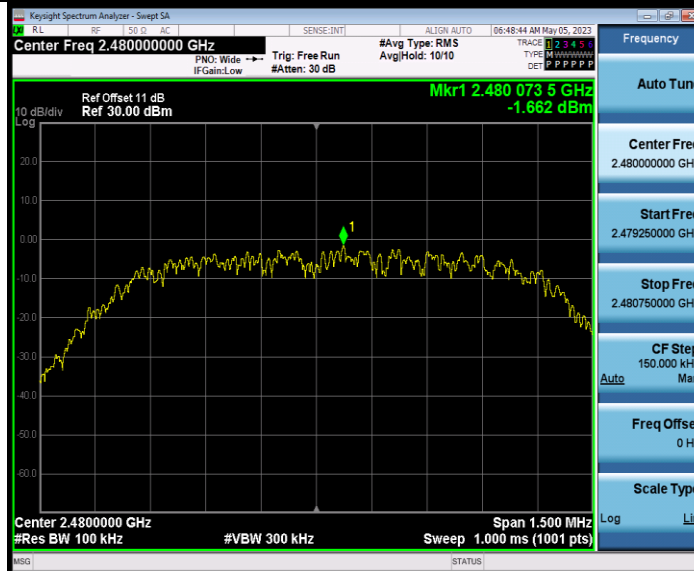

BUREAU VERITAS

Test Report No.: W7L-P23040008RF01

2DH5_Ant1_2441_30~1000

2DH5_Ant1_2441_1000~26500

BUREAU VERITAS

Test Report No.: W7L-P23040008RF01

2DH5_Ant1_2480_0~Reference

2DH5_Ant1_2480_30~1000