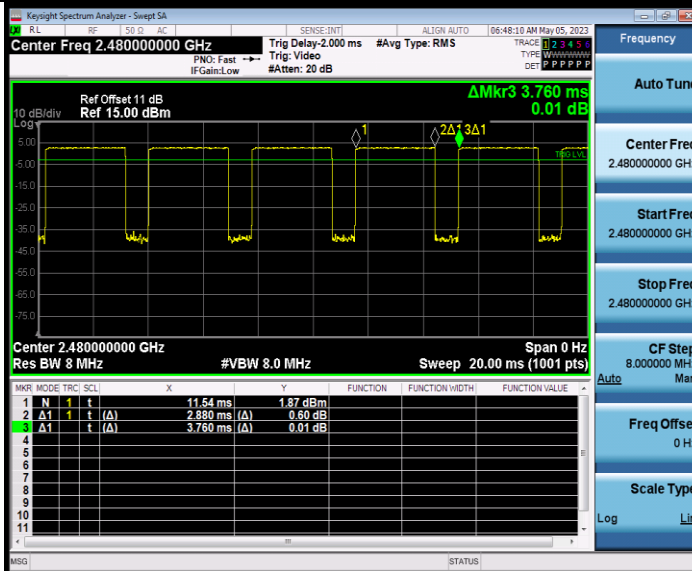

3DH5_Ant1_2402

BV 7Layers Communications Technology (Shenzhen) Co., Ltd

No.B102, Dazu Chuangxin Mansion, North of Beihuan Avenue, North Area, Hi-Tech Industrial Park, Nanshan District, Shenzhen, Guangdong, China

Tel: +86 755 8869 6566
Fax: +86 755 8869 6577
Email: customerservice.sw@bureauveritas.com