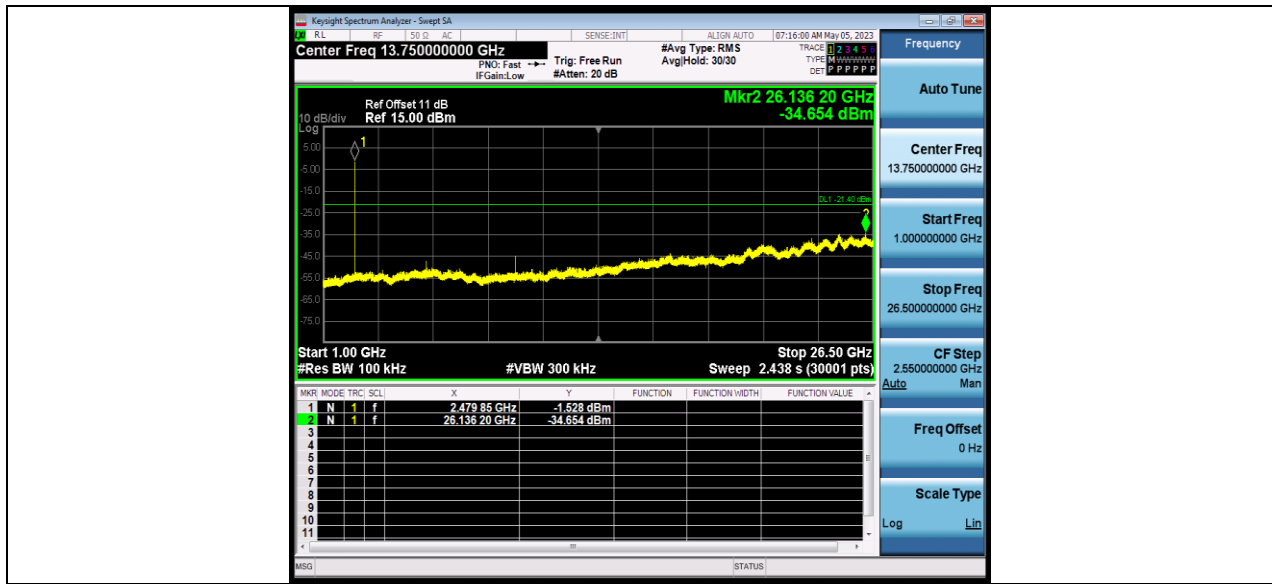

BUREAU
VERITAS

Test Report No.: W7L-P23040008RF01

3DH5_Ant1_2480_30~1000

3DH5_Ant1_2480_1000~26500

BUREAU VERITAS

Test Report No.: W7L-P23040008RF01

BV 7Layers Communications Technology (Shenzhen) Co., Ltd

No.B102, Dazu Chuangxin Mansion, North of Beihuan Avenue, North Area, Hi-Tech Industrial Park, Nanshan District, Shenzhen, Guangdong, China