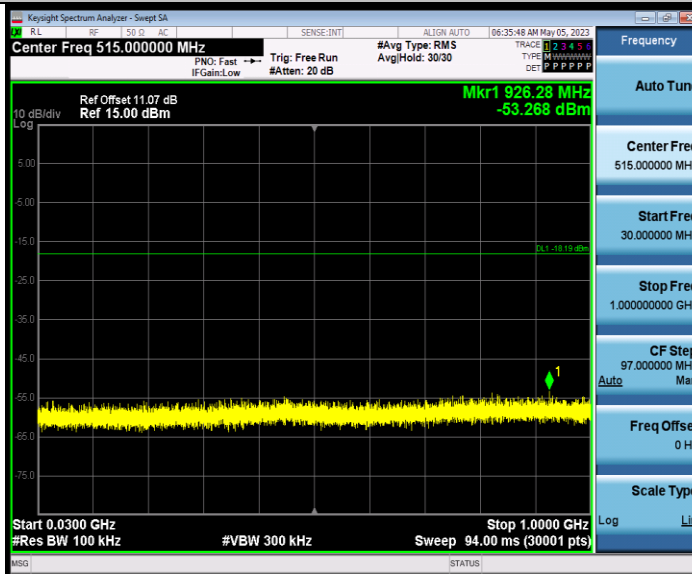

DH5_Ant1_2402_1000~26500