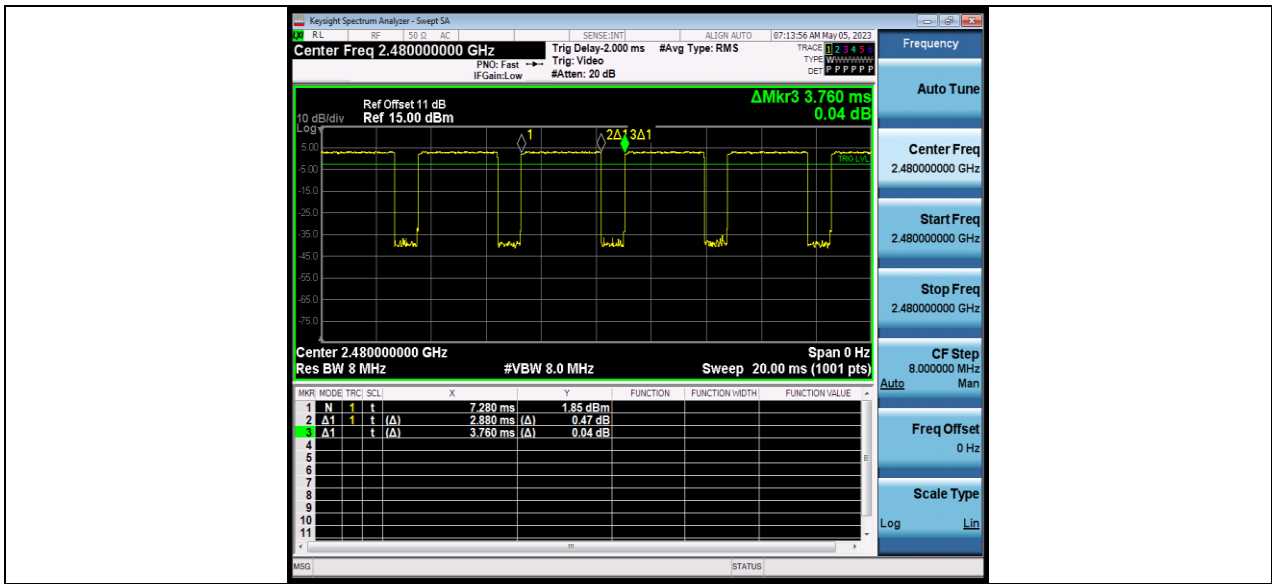

BUREAU VERITAS

Test Report No.: W7L-P23040008RF01

---END---