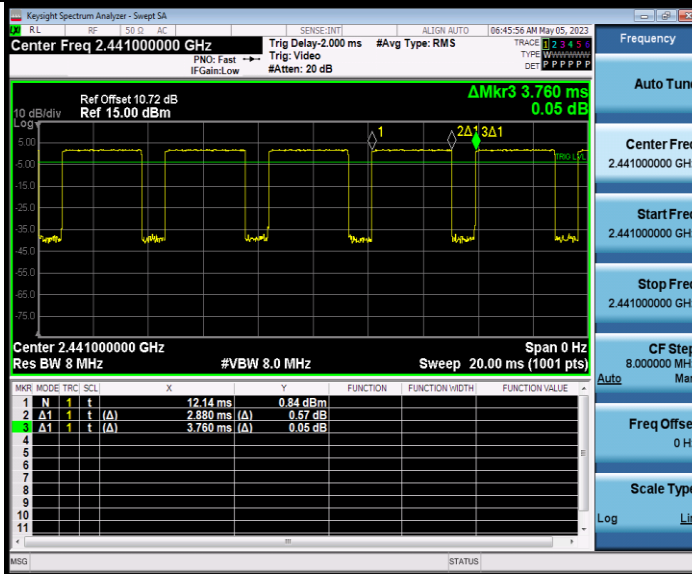

BUREAU VERITAS

Test Report No.: W7L-P23040008RF01

2DH5_Ant1_2480