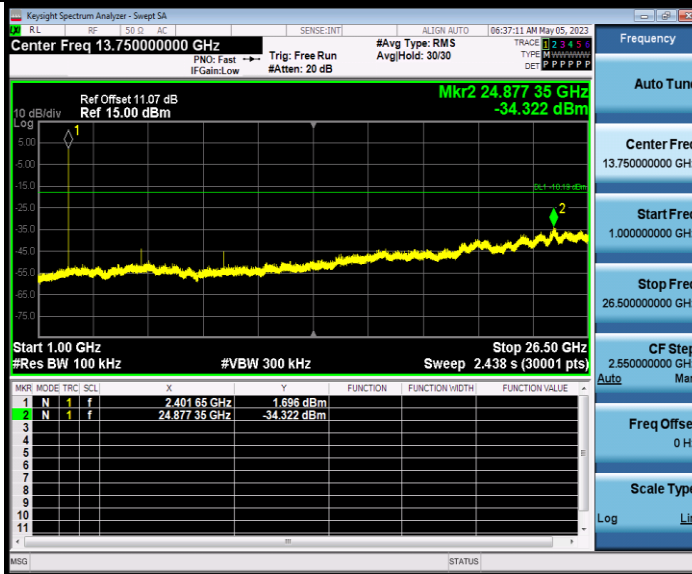

BUREAU VERITAS

Test Report No.: W7L-P23040008RF01

3DH5_Ant1_High_2480

3DH5_Ant1_Low_Hop_2402

BUREAU VERITAS

Test Report No.: W7L-P23040008RF01

3DH5_Ant1_High_Hop_2480

CONDUCTED SPURIOUS EMISSION TEST RESULT

TEST GRAPHS

DH5_Ant1_2402_0~Reference

DH5_Ant1_2402_30~1000

DH5_Ant1_2402_1000~26500

BUREAU VERITAS

Test Report No.: W7L-P23040008RF01

DH5_Ant1_2441_0-Reference

DH5_Ant1_2441_30~1000