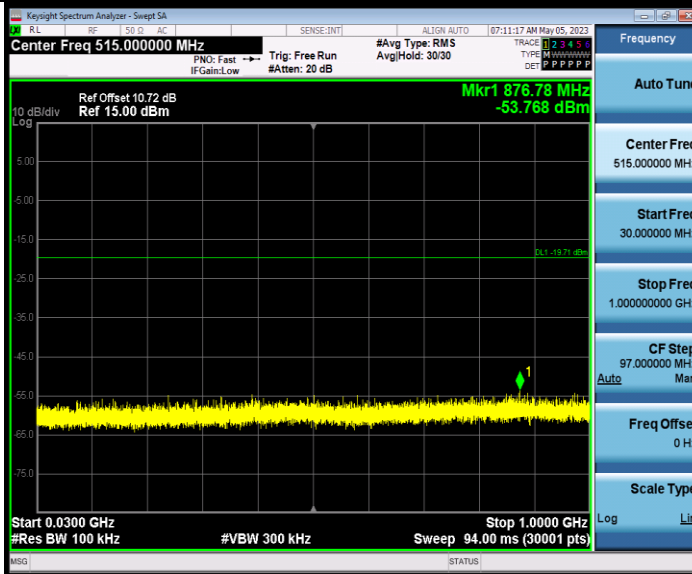

BUREAU VERITAS

Test Report No.: W7L-P23040008RF01

3DH5_Ant1_2441_1000~26500