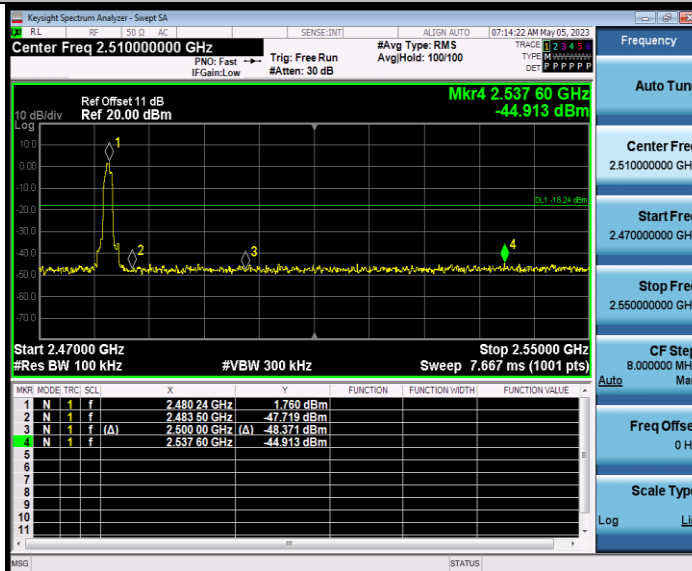

BUREAU VERITAS

Test Report No.: W7L-P23040008RF01

3DH5_Ant1_High_2480

3DH5_Ant1_Low_Hop_2402

BUREAU VERITAS

Test Report No.: W7L-P23040008RF01

3DH5_Ant1_High_Hop_2480

CONDUCTED SPURIOUS EMISSION TEST RESULT