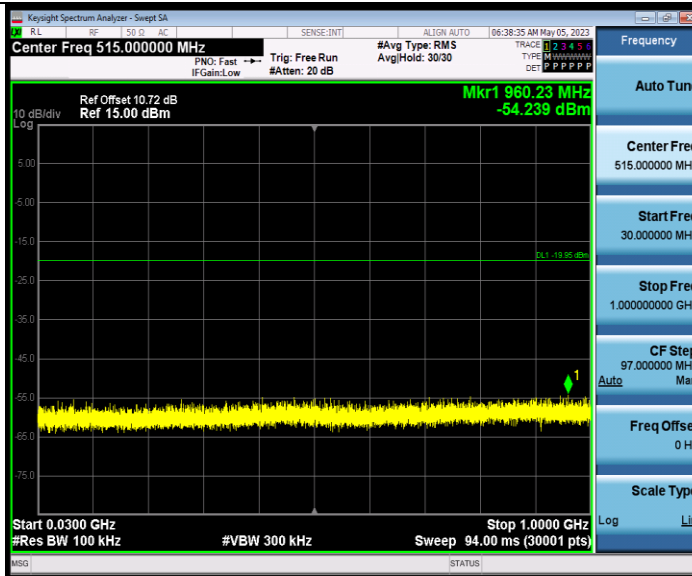

BUREAU
VERITAS

Test Report No.: W7L-P23040008RF01

DH5_Ant1_2441_1000~26500