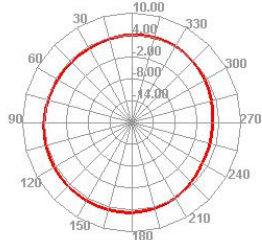

3. Active test data

a. TRP&TIS

free space

Channel CH	TRP (dBm)	TIS (dBm)
0	5.28	-90.51
39	4.92	-90.11
78	5.05	-90.54

The head ear

Channel CH	TRP (dBm)	TIS (dBm)
0	-2.38	-84.72
39	-2.35	-84.91
78	-2.01	-85.53

b. Directivity Diagram

free space

Bluetooth 0 TRP

Bluetooth 0 TRP H

Bluetooth 0 TRP E1

Bluetooth 0 TRP E2

Bluetooth 39 TRP

Bluetooth 39 TRP H