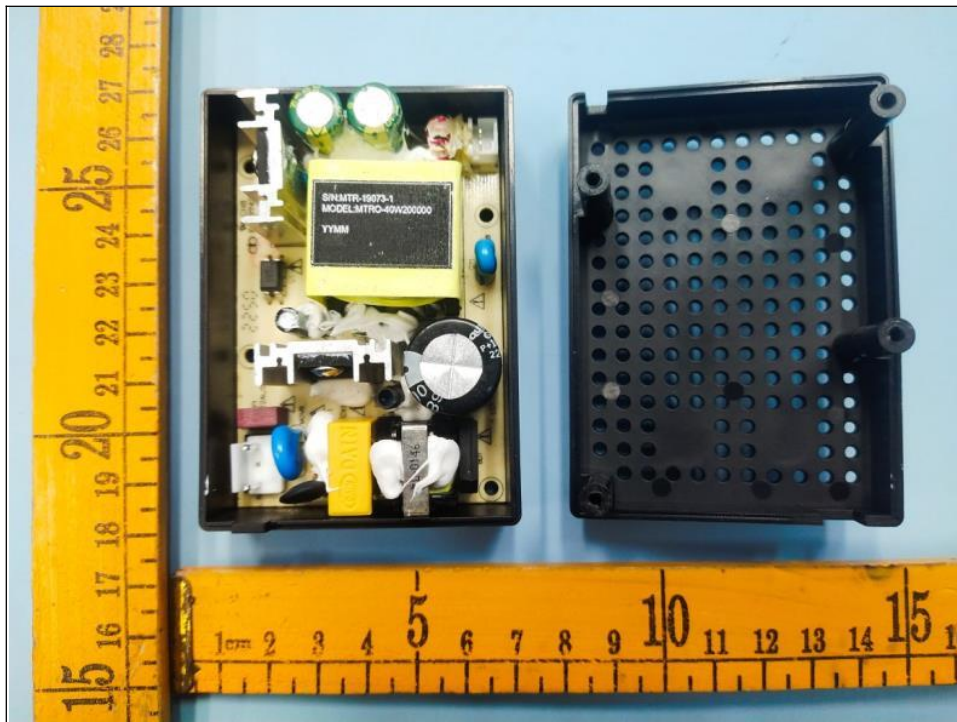

PHOTOGRAPHS OF THE EUT

Satellites

FCC2023-0024-E

Soundbar

FCC2023-0024-E

FCC2023-0024-E

FCC2023-0024-E

5.8G SRD TX ANT

Subwoofer

FCC2023-0024-E

FCC2023-0024-E

5.8G SRD RX ANT

FCC2023-0024-E

-End