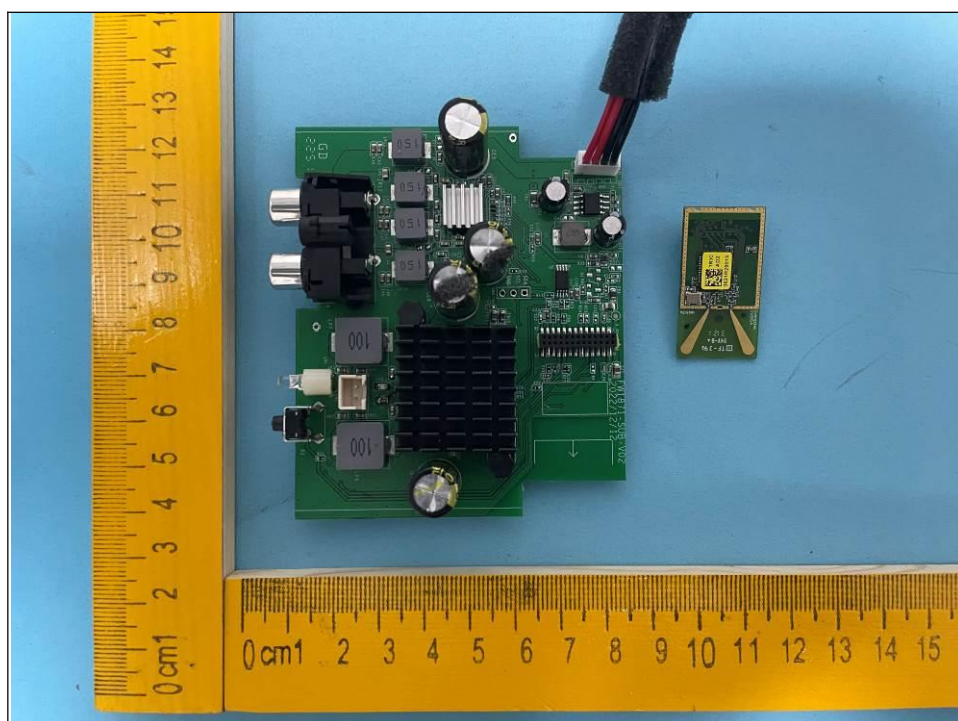

Subwoofer

FCC2023-0024-E

FCC2023-0024-E

5.8G SRD RX ANT

FCC2023-0024-E

-End