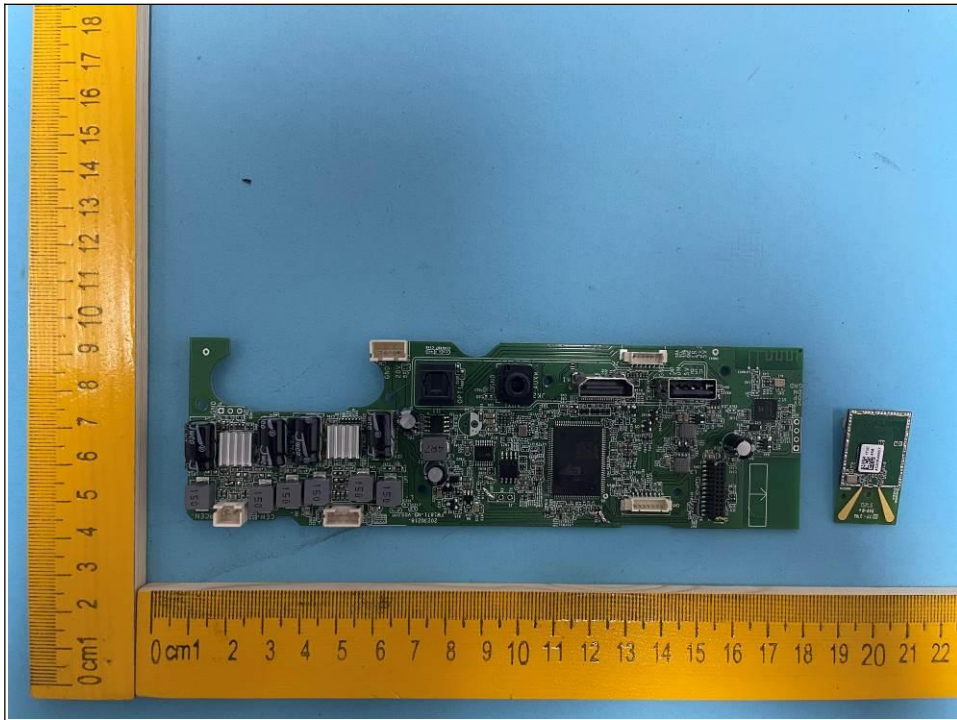

PHOTOGRAPHS OF THE EUT

Satellites

FCC2023-0024-E

Soundbar

FCC2023-0024-E

FCC2023-0024-E

FCC2023-0024-E

5.8G SRD TX ANT

Subwoofer

FCC2023-0024-E

FCC2023-0024-E

5.8G SRD RX ANT

FCC2023-0024-E

-End