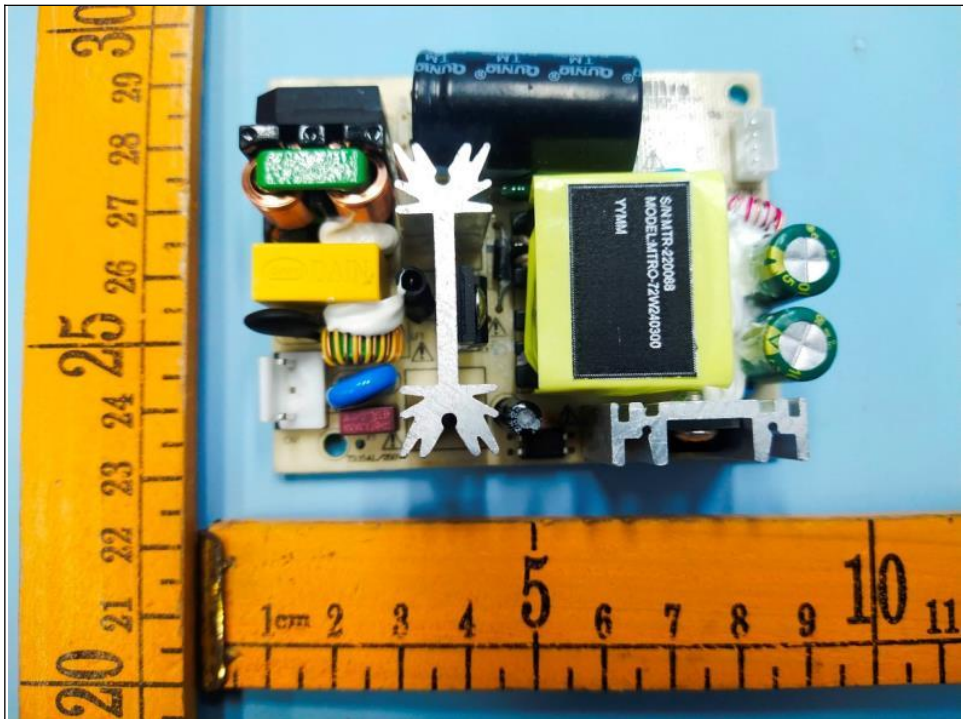

PHOTOGRAPHS OF THE EUT

Satellites

FCC2023-0024-E

Soundbar

FCC2023-0024-E

FCC2023-0024-E

FCC2023-0024-E

5.8G SRD TX ANT

Subwoofer

FCC2023-0024-E

FCC2023-0024-E

5.8G SRD RX ANT

FCC2023-0024-E

-End