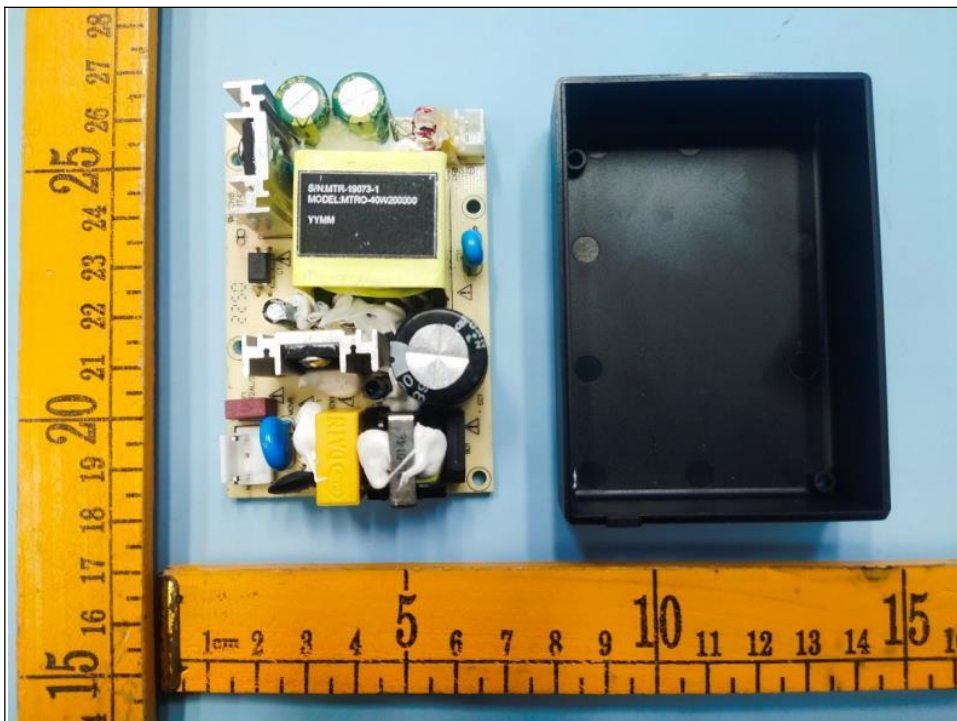

PHOTOGRAPHS OF THE EUT

Satellites

FCC2023-0024-E

Soundbar

FCC2023-0024-E

FCC2023-0024-E

FCC2023-0024-E

5.8G SRD TX ANT

Subwoofer

FCC2023-0024-E

FCC2023-0024-E

5.8G SRD RX ANT

FCC2023-0024-E

-End