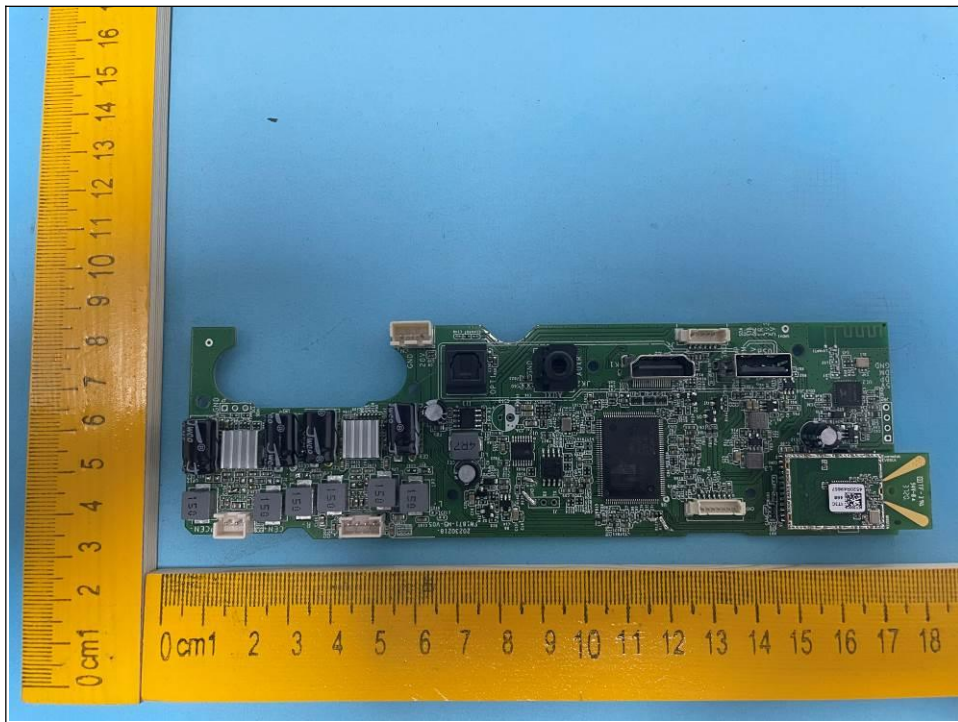

PHOTOGRAPHS OF THE EUT

Satellites

FCC2023-0024-E

Soundbar

FCC2023-0024-E

FCC2023-0024-E

FCC2023-0024-E

5.8G SRD TX ANT

Subwoofer

FCC2023-0024-E

FCC2023-0024-E

5.8G SRD RX ANT

FCC2023-0024-E

-End