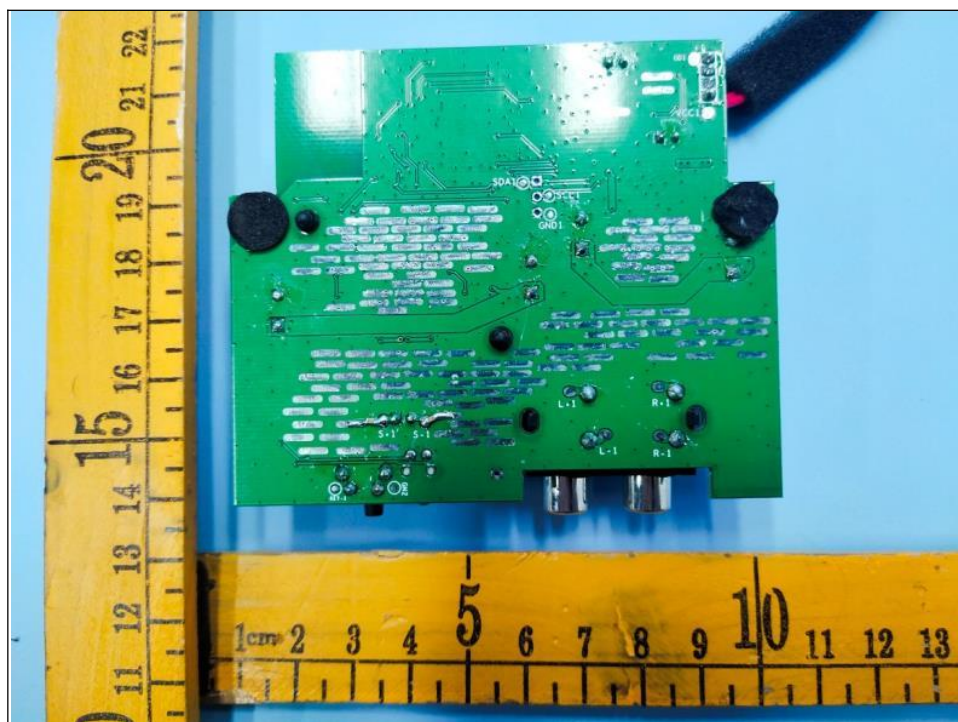

Subwoofer

FCC2023-0024-E

FCC2023-0024-E

5.8G SRD RX ANT

FCC2023-0024-E

-End