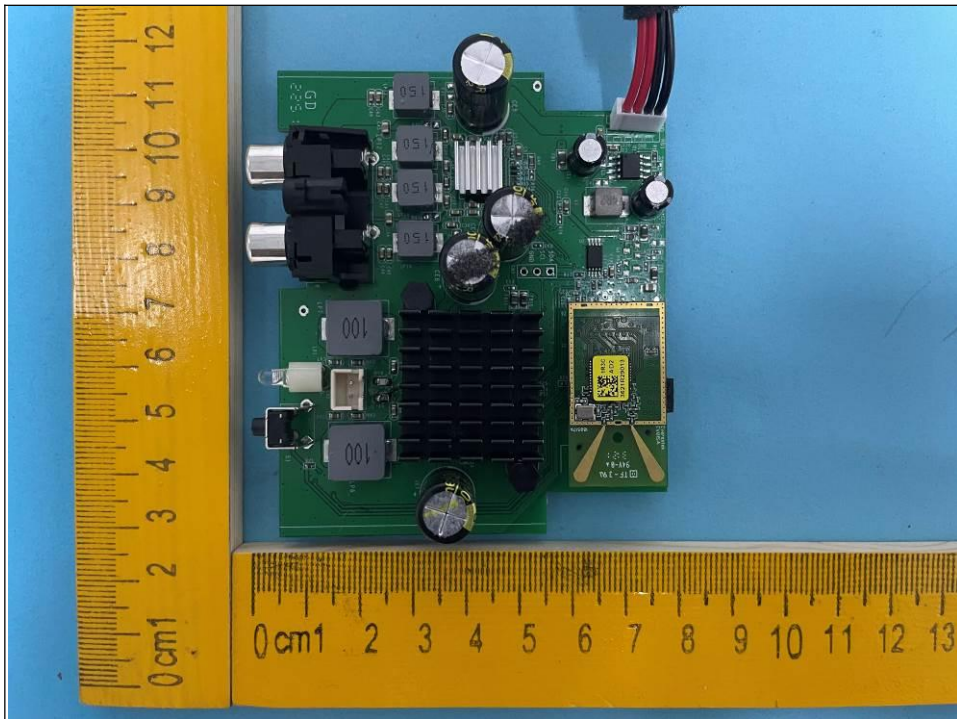

PHOTOGRAPHS OF THE EUT

Satellites

FCC2023-0024-E

Soundbar

FCC2023-0024-E

FCC2023-0024-E

FCC2023-0024-E

5.8G SRD TX ANT

Subwoofer

FCC2023-0024-E

FCC2023-0024-E

5.8G SRD RX ANT

FCC2023-0024-E

-End