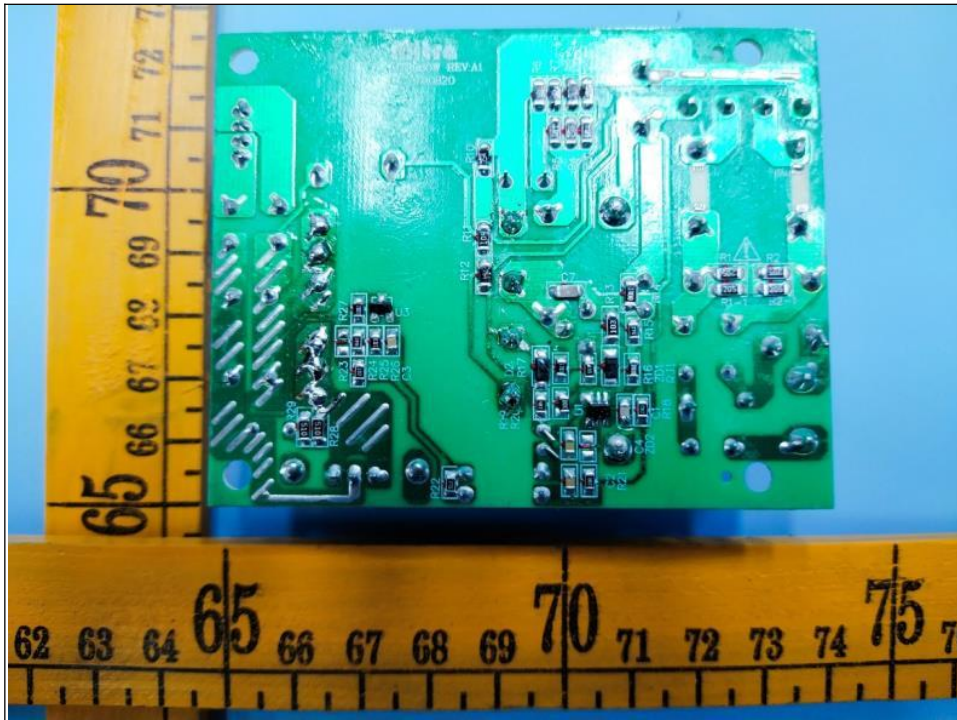

PHOTOGRAPHS OF THE EUT

Satellites

FCC2023-0024-E

Soundbar

FCC2023-0024-E

FCC2023-0024-E

FCC2023-0024-E

5.8G SRD TX ANT

Subwoofer

FCC2023-0024-E

FCC2023-0024-E

5.8G SRD RX ANT

FCC2023-0024-E

-End