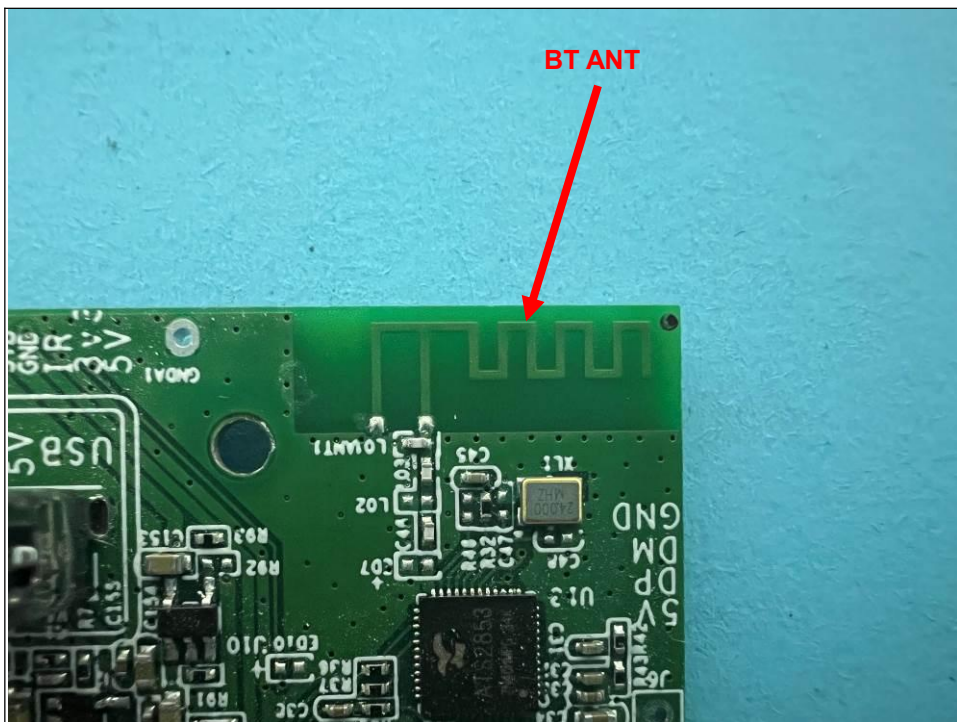

PHOTOGRAPHS OF THE EUT

Satellites

FCC2023-0024-E

Soundbar

FCC2023-0024-E

FCC2023-0024-E

FCC2023-0024-E

5.8G SRD TX ANT

Subwoofer

FCC2023-0024-E

FCC2023-0024-E

5.8G SRD RX ANT

FCC2023-0024-E

-End