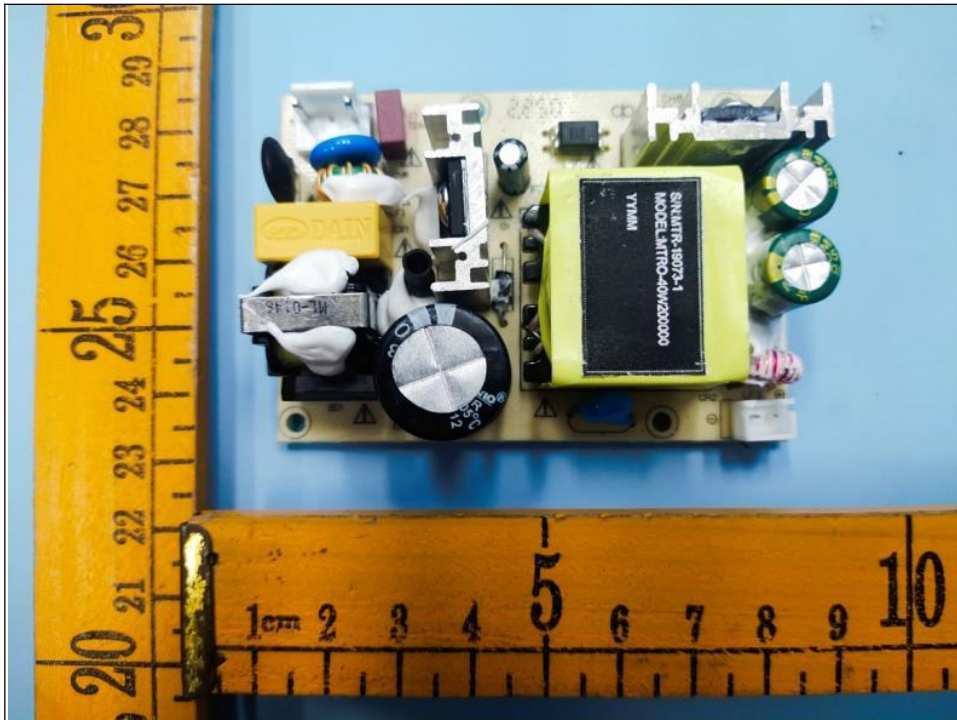

PHOTOGRAPHS OF THE EUT

Satellites

FCC2023-0024-E

Soundbar

FCC2023-0024-E

FCC2023-0024-E

FCC2023-0024-E

5.8G SRD TX ANT

Subwoofer

FCC2023-0024-E

FCC2023-0024-E

5.8G SRD RX ANT

FCC2023-0024-E

-End