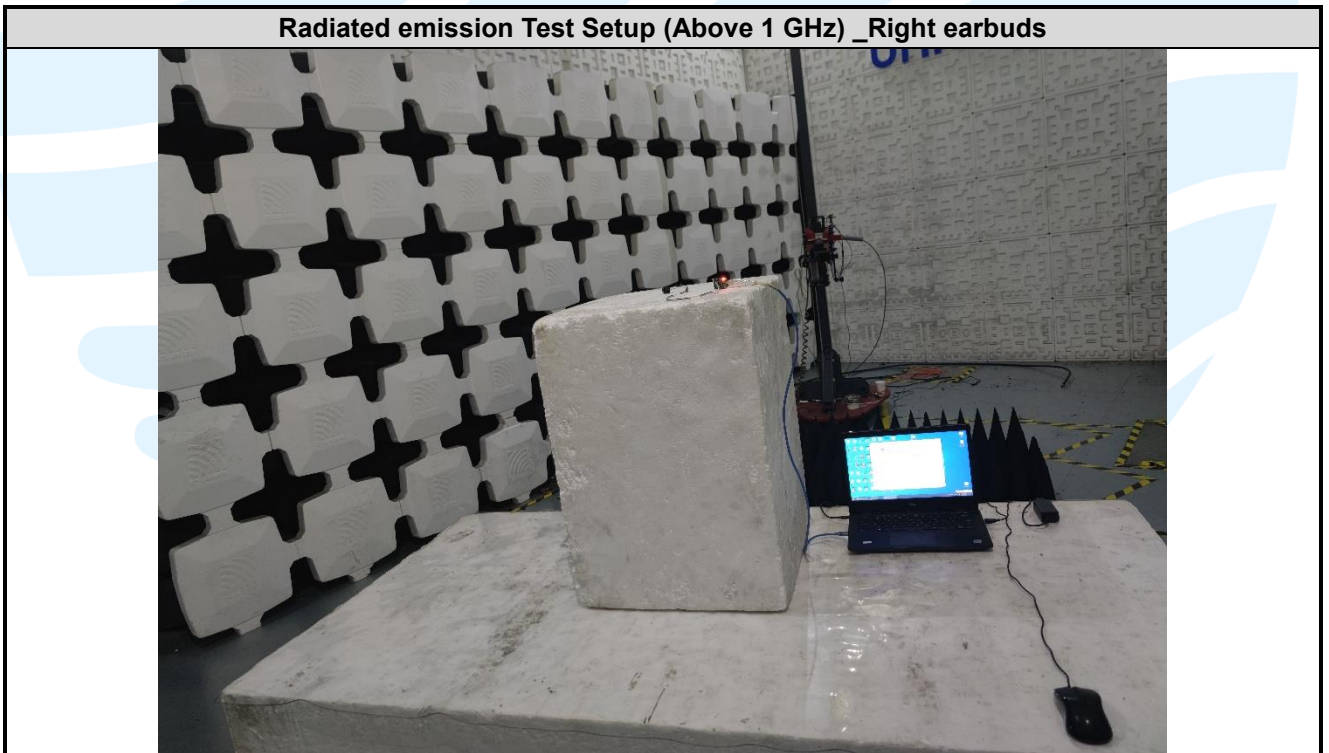

**APPENDIX 1 PHOTOS OF TEST SETUP**

**Shenzhen UnionTrust Quality and Technology Co., Ltd.**

Address: Unit D/E of 9/F and 16/F, Block A, Building 6, Baoneng science and technology park, Longhua district, Shenzhen, China  
Tel: +86-755-28230888 Fax: +86-755-28230886 E-mail: [info@uttlab.com](mailto:info@uttlab.com)