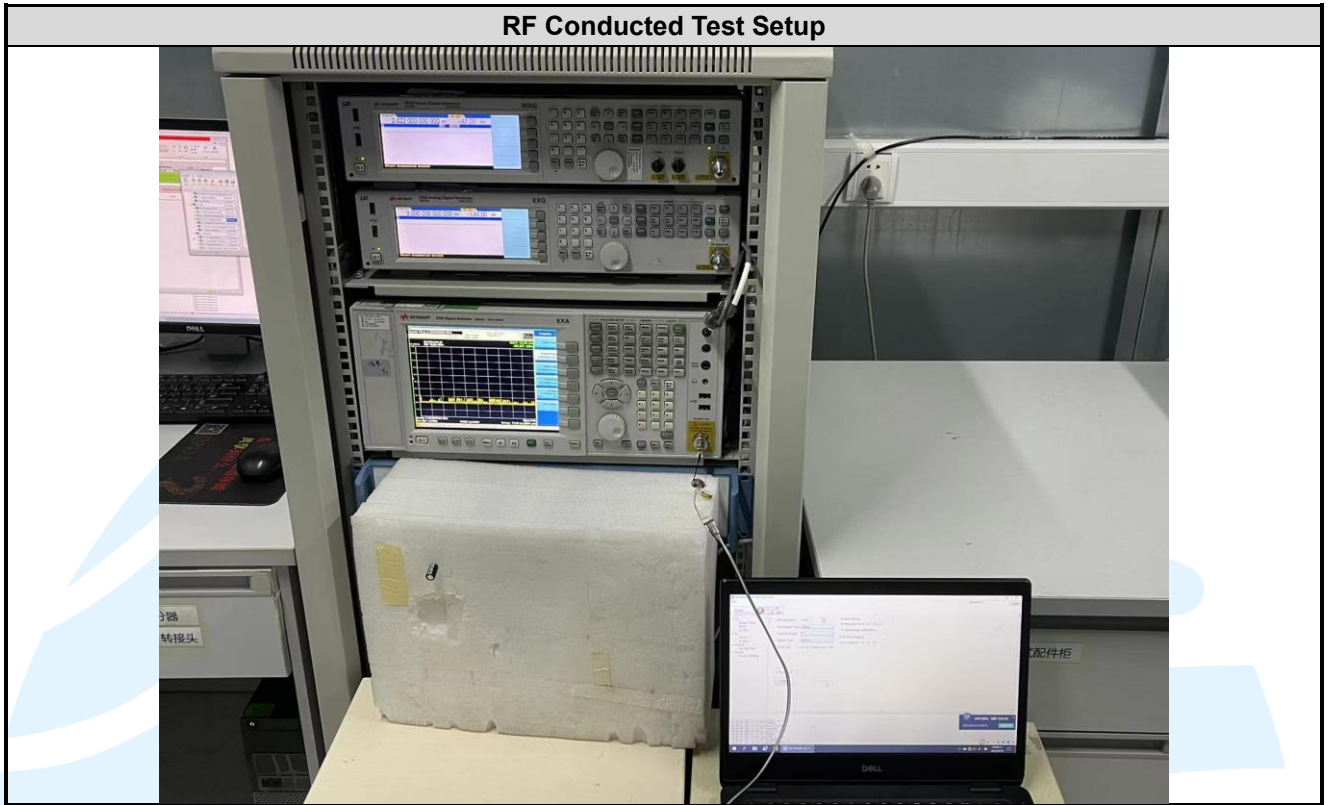

**APPENDIX 1 PHOTOS OF TEST SETUP**

**Shenzhen UnionTrust Quality and Technology Co., Ltd.**

Address: Unit D/E of 9/F and 16/F, Block A, Building 6, Baoneng science and technology park, Longhua district, Shenzhen, China  
Tel: +86-755-28230888 Fax: +86-755-28230886 E-mail: [info@uttlab.com](mailto:info@uttlab.com)