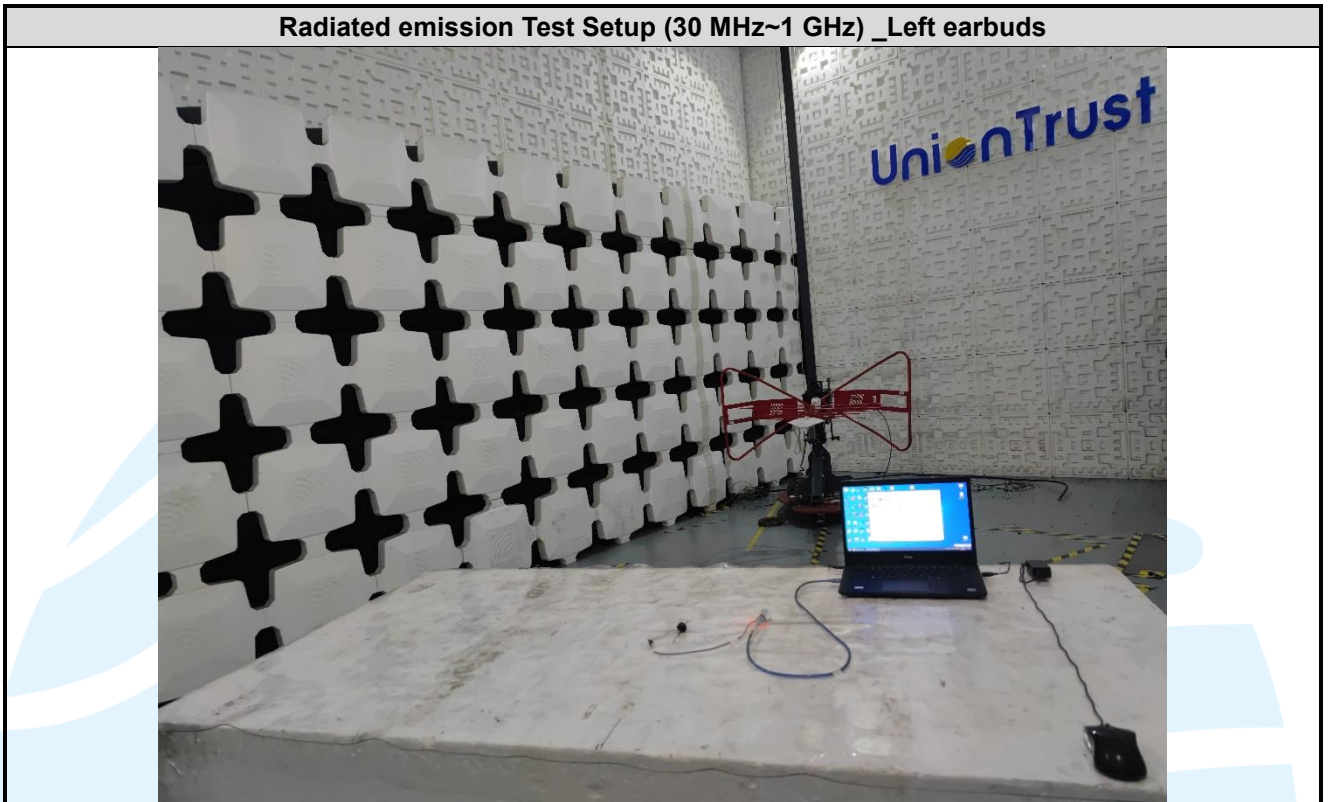

**APPENDIX 1 PHOTOS OF TEST SETUP**

**Shenzhen UnionTrust Quality and Technology Co., Ltd.**

Address: Unit D/E of 9/F and 16/F, Block A, Building 6, Baoneng science and technology park, Longhua district, Shenzhen, China  
Tel: +86-755-28230888 Fax: +86-755-28230886 E-mail: [info@uttlab.com](mailto:info@uttlab.com)