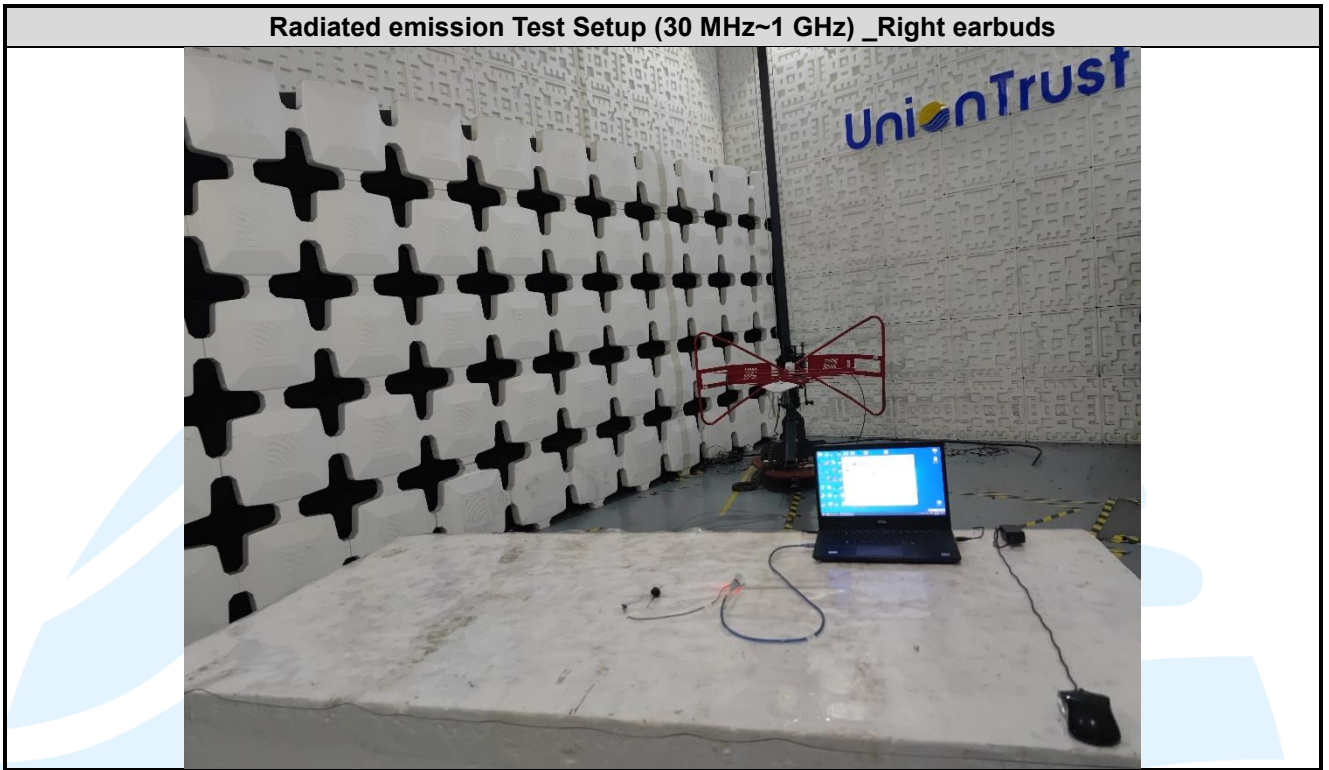

**APPENDIX 1 PHOTOS OF TEST SETUP**

**Shenzhen UnionTrust Quality and Technology Co., Ltd.**

Address: Unit D/E of 9/F and 16/F, Block A, Building 6, Baoneng science and technology park, Longhua district, Shenzhen, China  
Tel: +86-755-28230888 Fax: +86-755-28230886 E-mail: [info@uttlab.com](mailto:info@uttlab.com)