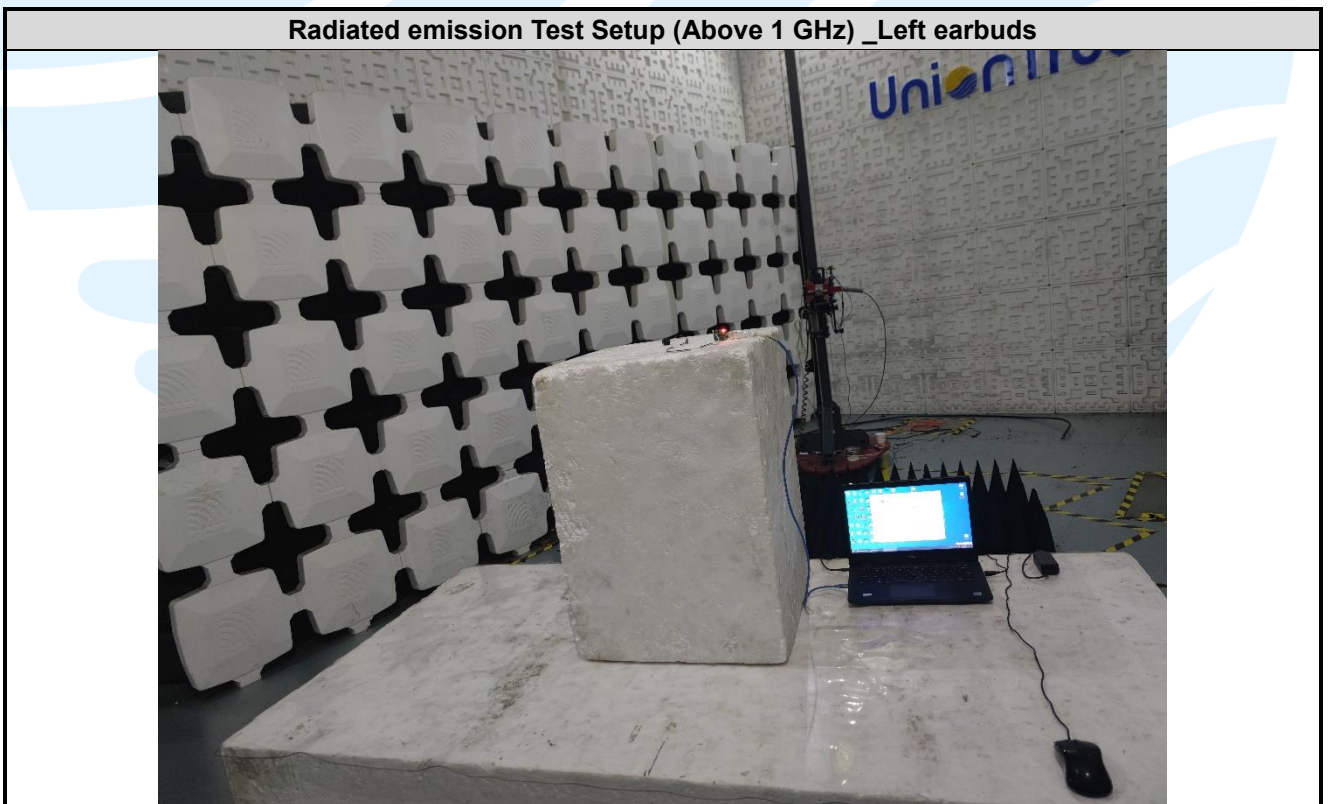

**APPENDIX 1 PHOTOS OF TEST SETUP**

**Shenzhen UnionTrust Quality and Technology Co., Ltd.**

Address: Unit D/E of 9/F and 16/F, Block A, Building 6, Baoneng science and technology park, Longhua district, Shenzhen, China  
Tel: +86-755-28230888 Fax: +86-755-28230886 E-mail: [info@uttlab.com](mailto:info@uttlab.com)