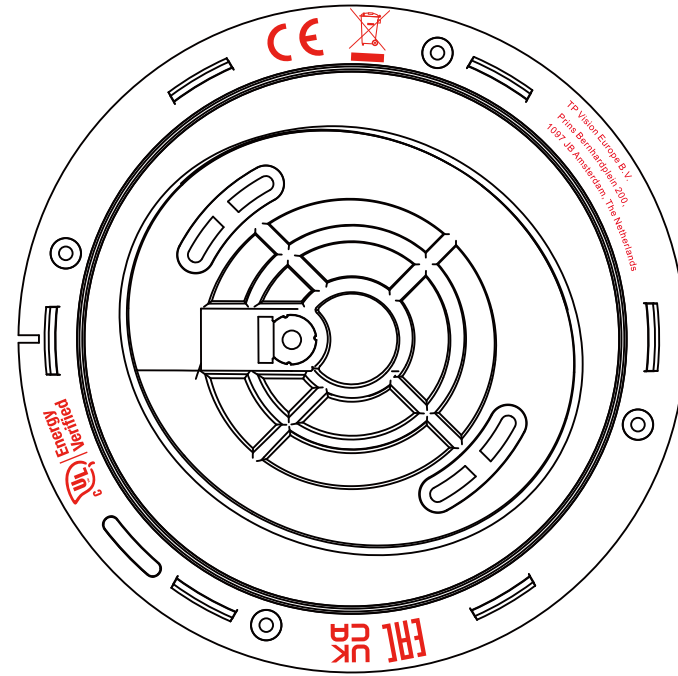

R

size: 6.8*6.8mm

size: 5.2*6.5mm

size: 5.832*5mm

size: 3*3mm

size: 3.52*2.5mm

size: 12.233*3.5mm

size: 1.0*1.0mm

007-AJ0172

size: 7.138*0.9mm

L

X-00000 size: Font (Arial) / 5points

size: 2*2mm

size: 12.655*3mm

size: 5.256*7mm

size: 7.093*5mm

size: 5.04*5.08mm

size: 5.1*5.1mm

size: 13.6*4.73mm

size: 3.49*3.918mm

size: 4.2*3.1mm