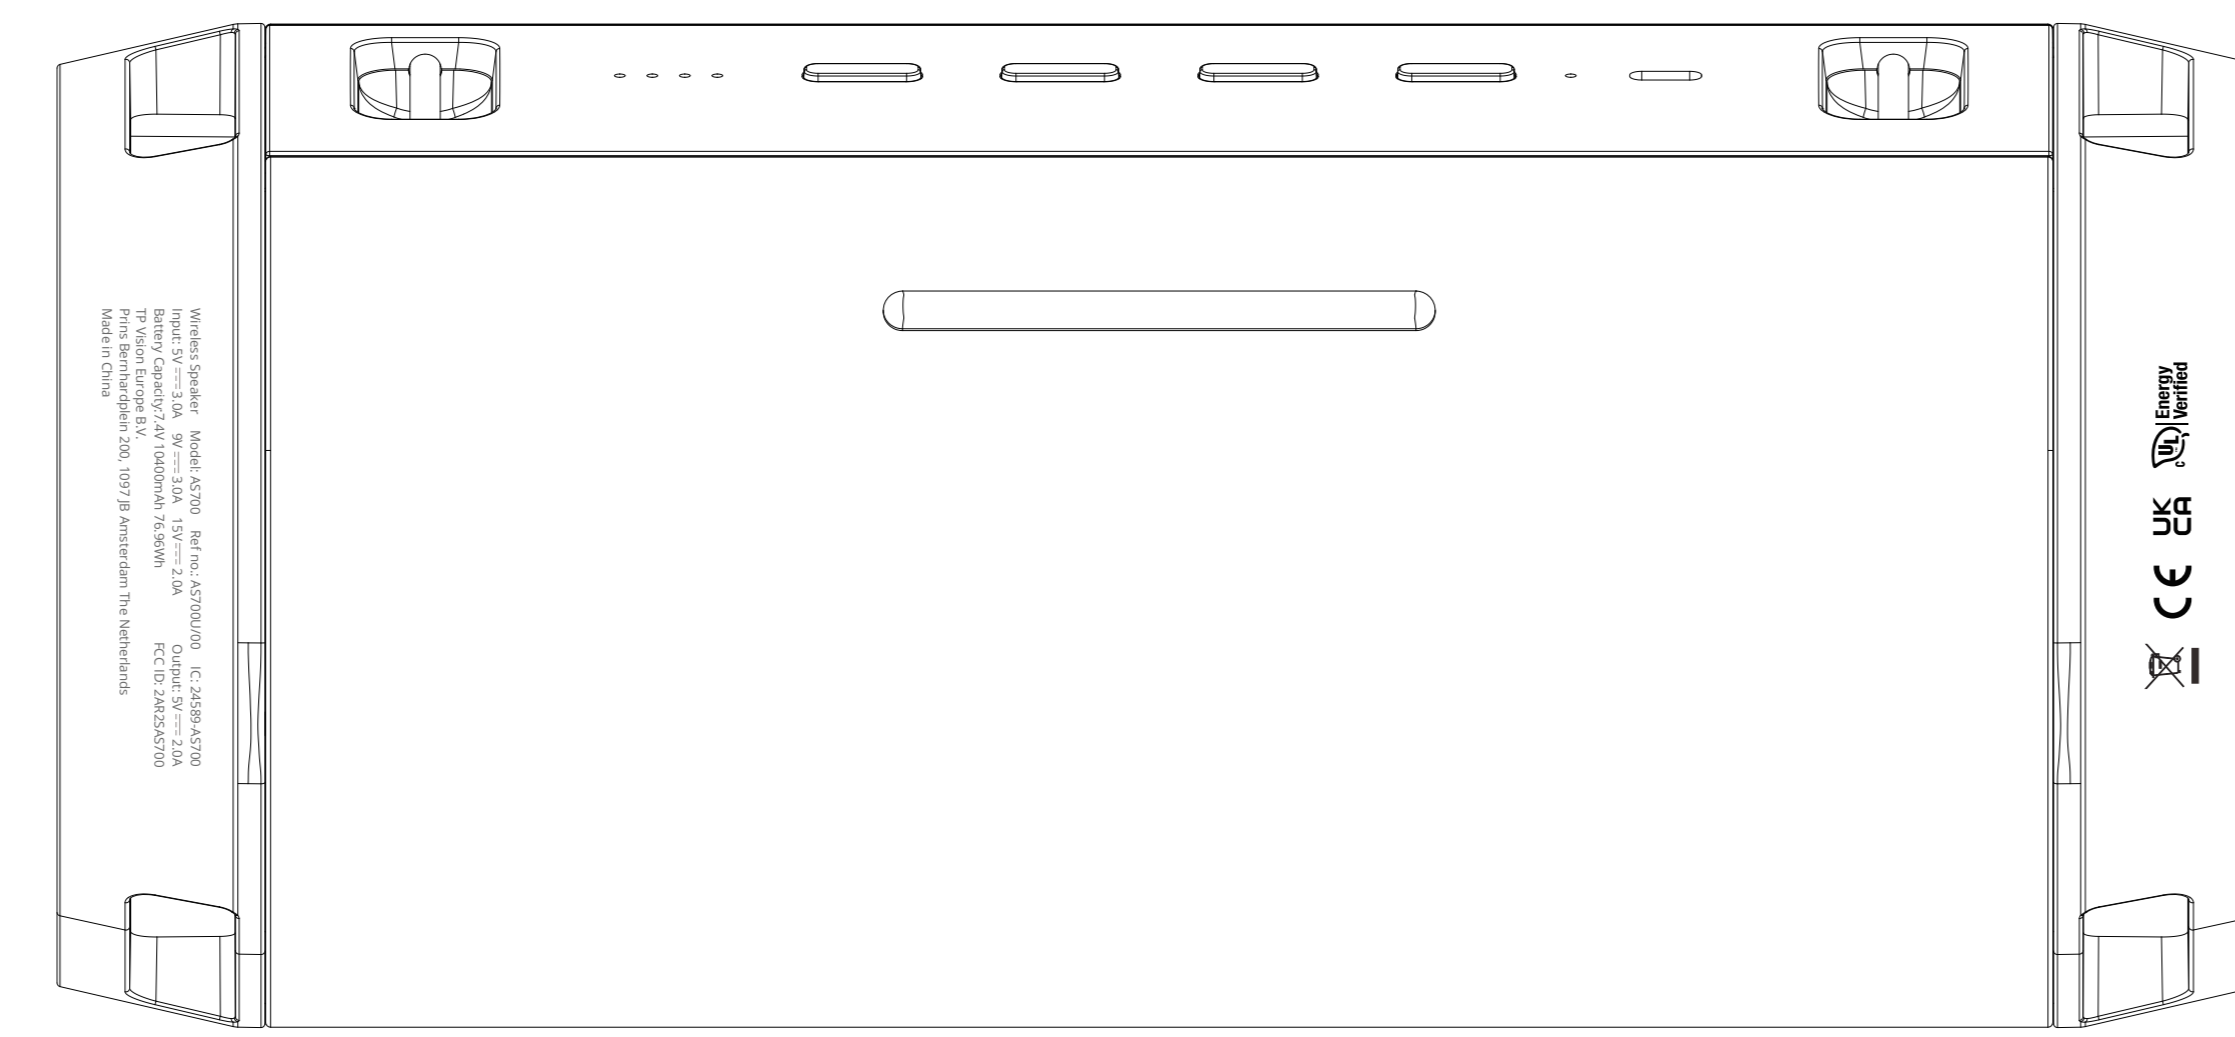

AS700-PGD

Top

Left

Front

Right

AS700W/00(White)

AS700B/00(Black)

AS700U/00(Blue)

Bottom

Silk screen transparent UV ,glossy

Product Graphic Drawing (PGD)	Product Design:
Product name AS700	Design Team:
Version: V 0.3	ID :
Date: 2023-1-9	PM: