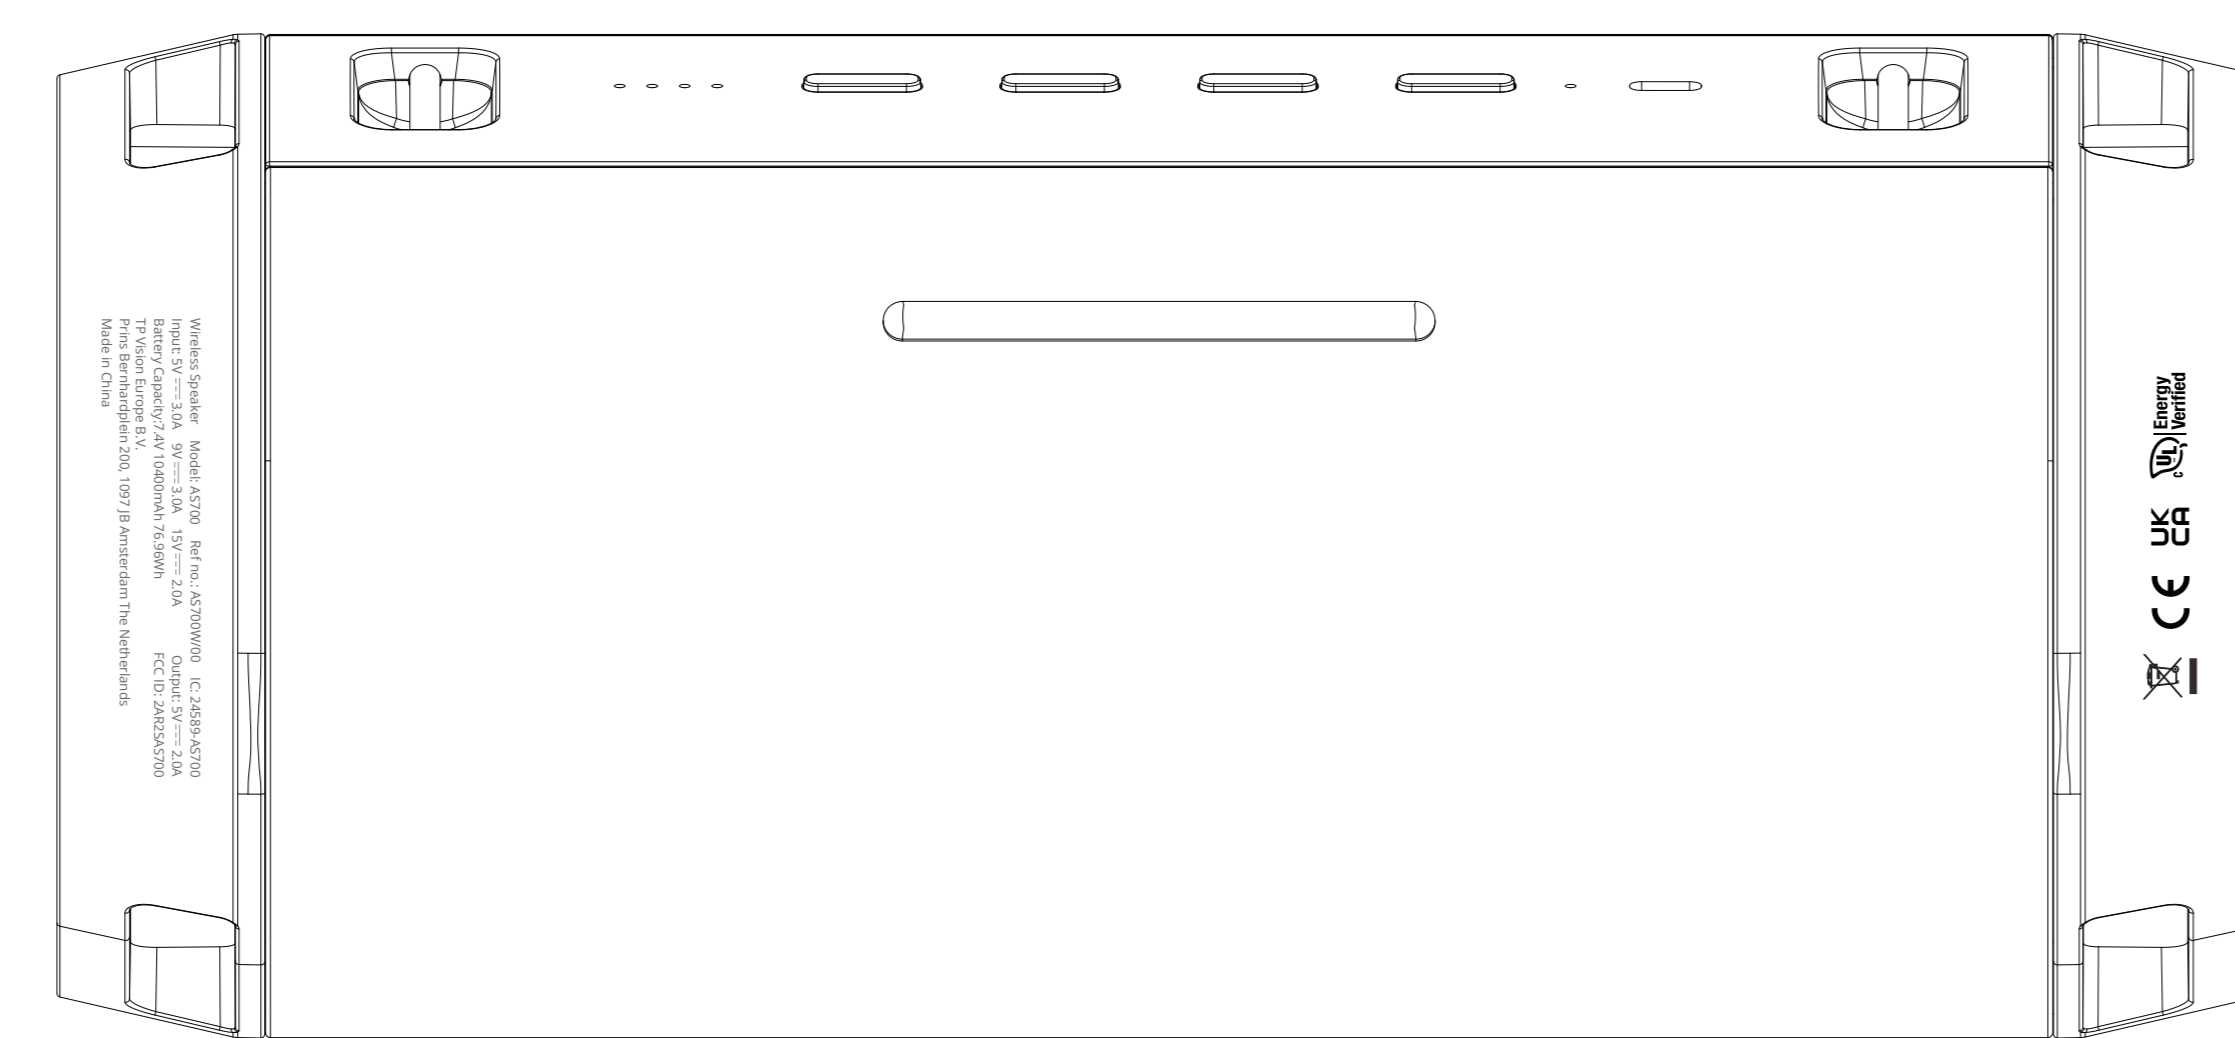

AS700-PGD

Top

Left

Front

Right

AS700W/00(White)

AS700B/00(Black)

AS700U/00(Blue)

Bottom

Silk screen transparent UV ,glossy

Product Graphic Drawing (PGD)	Product Design:
Product name AS700	Design Team:
Version: V 0.3	ID :
Date: 2023-1-9	PM: