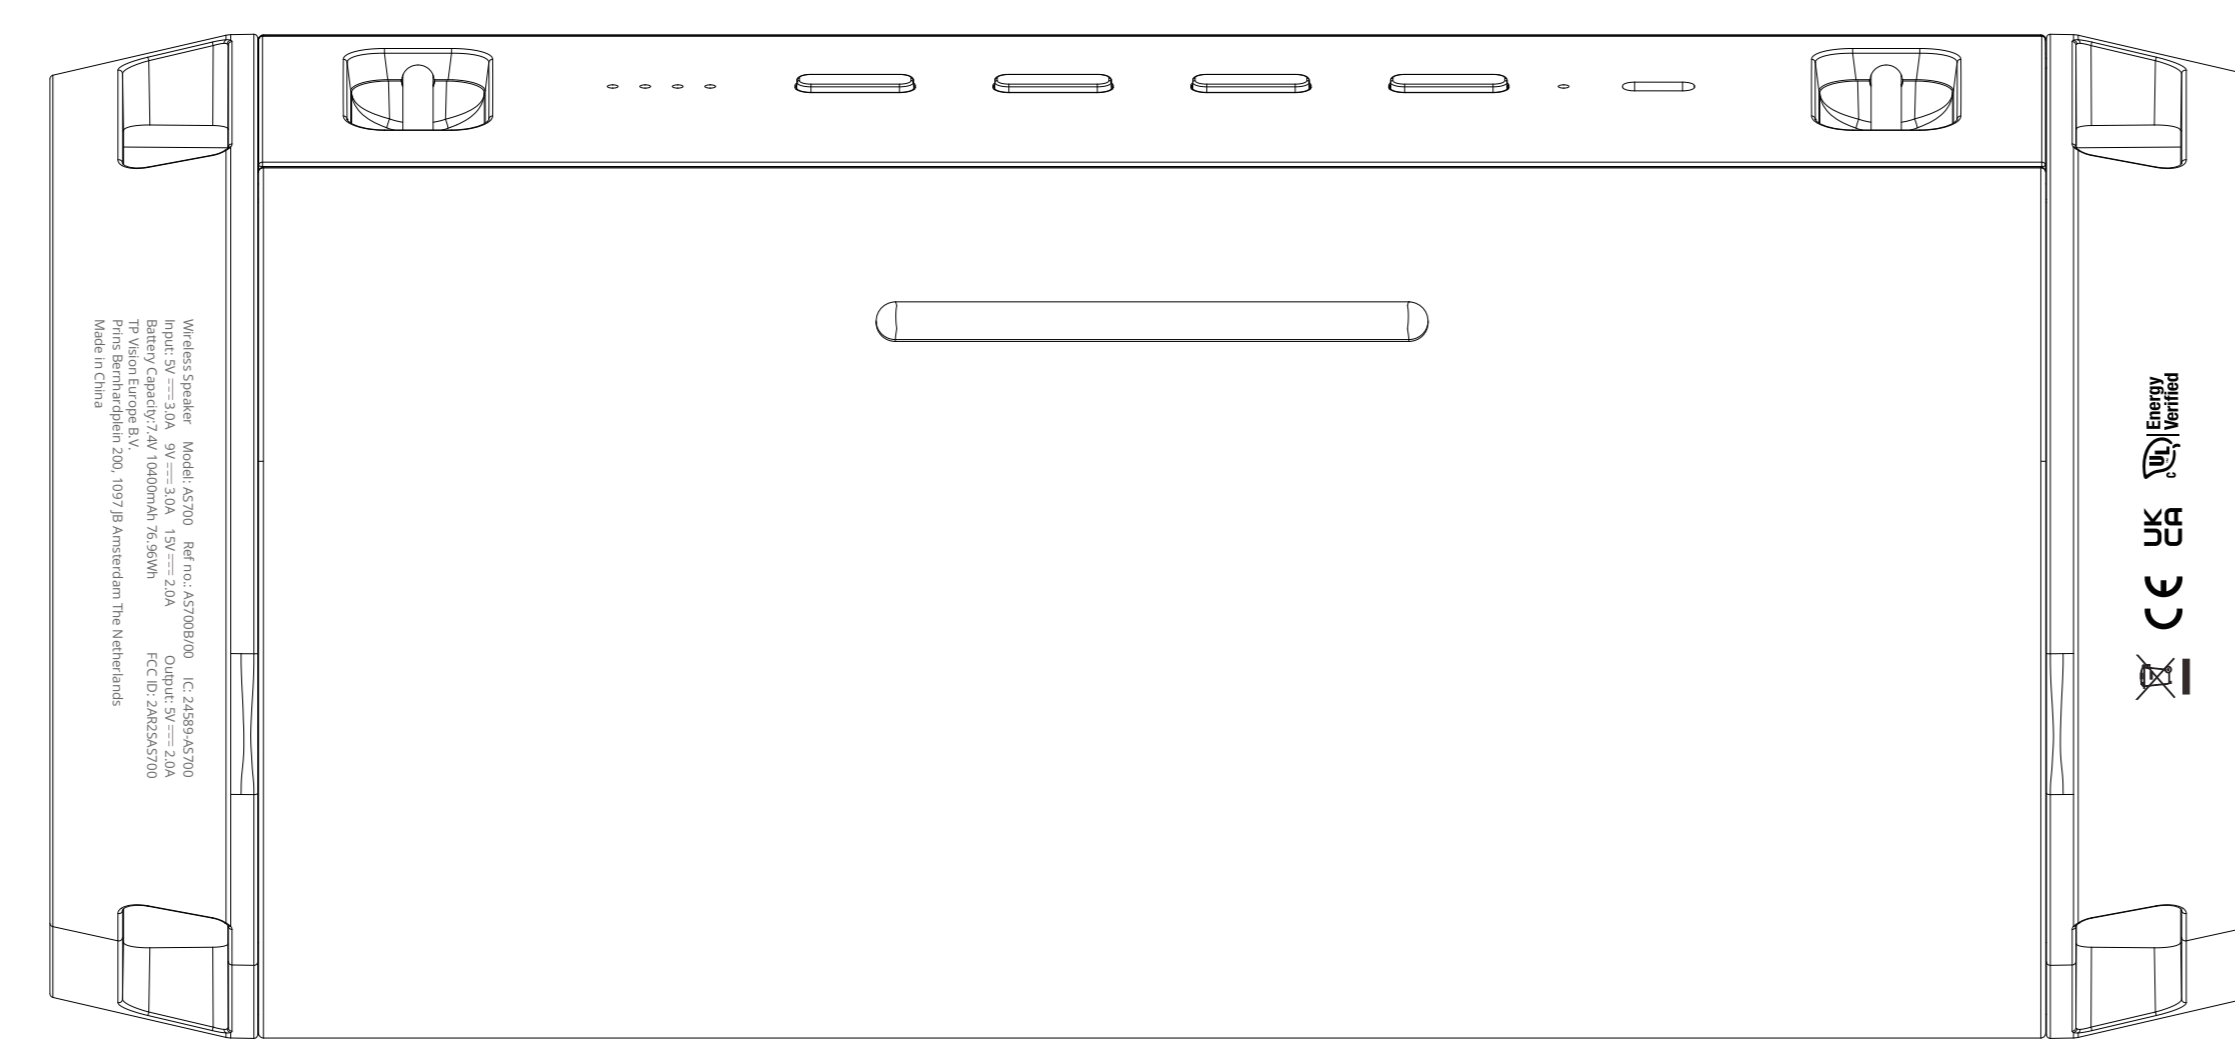

AS700-PGD

Top

Left

Front

Right

AS700W/00(White)

AS700B/00(Black)

AS700U/00(Blue)

Bottom

Silk screen transparent UV ,glossy

Product Graphic Drawing (PGD)	Product Design:
Product name AS700	Design Team:
Version: V 0.3	ID :
Date: 2023-1-9	PM: