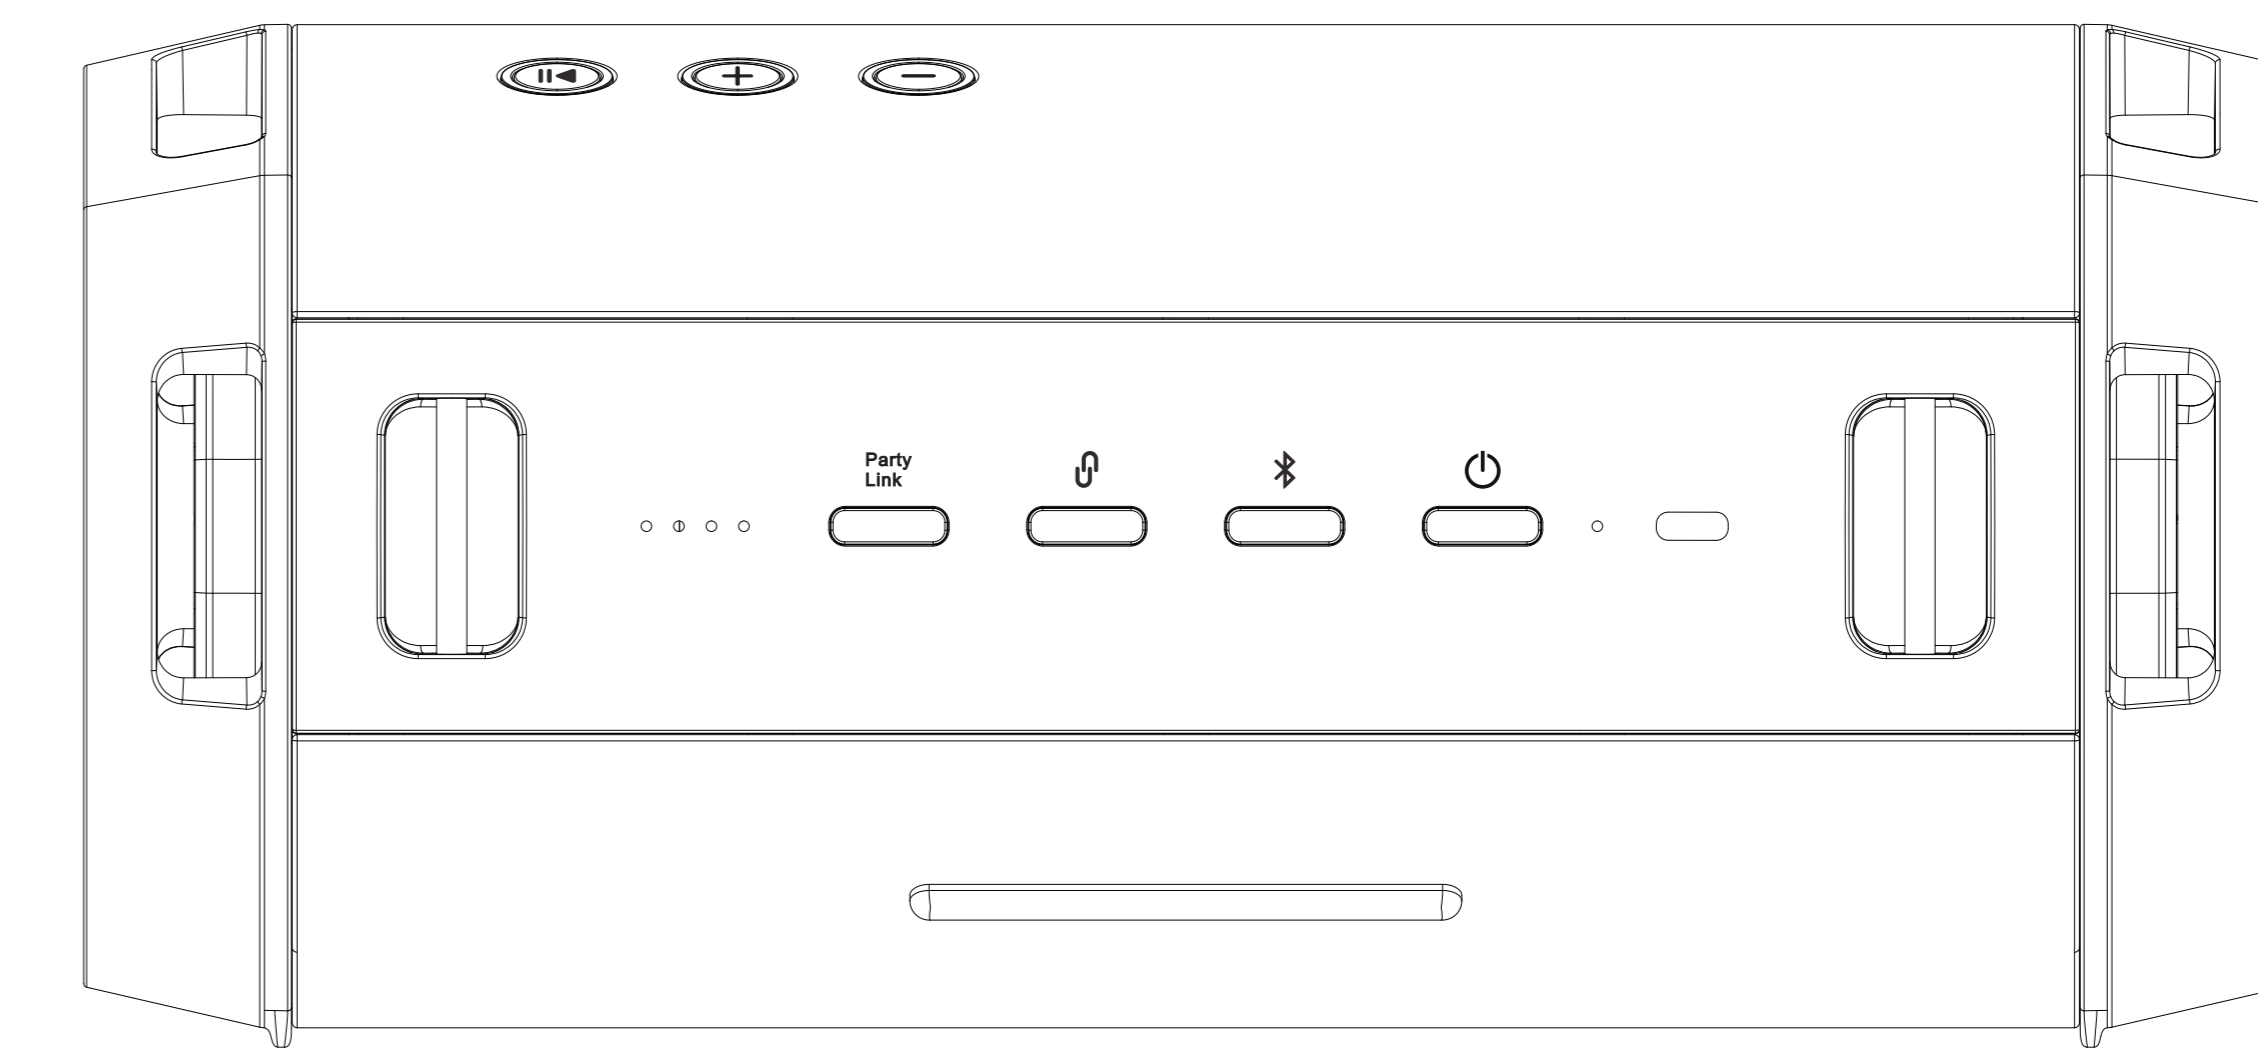

AS700-PGD

Top

Left

Front

Right

AS700W/00(White)

AS700B/00(Black)

AS700U/00(Blue)

Bottom

Silk screen transparent UV ,glossy

Product Graphic Drawing (PGD)	Product Design:
Product name AS700	Design Team:
Version: V 0.3	ID :
Date: 2023-1-9	PM: