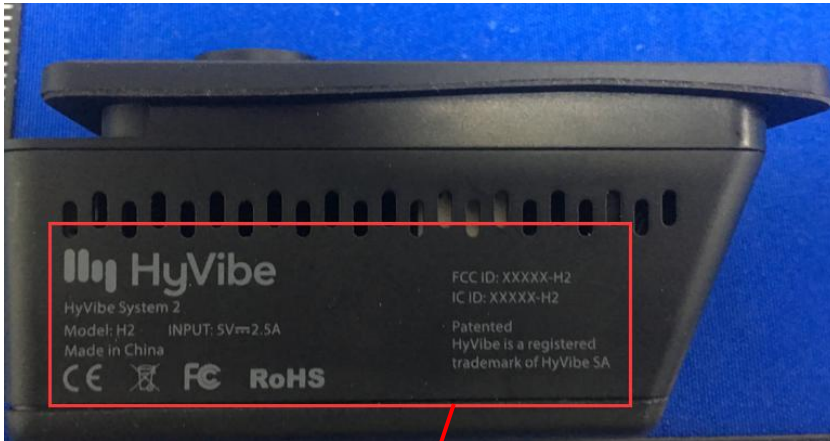

Label Artwork and Location

Model: H2

Label:

Size: L*W=90*29mm

Location