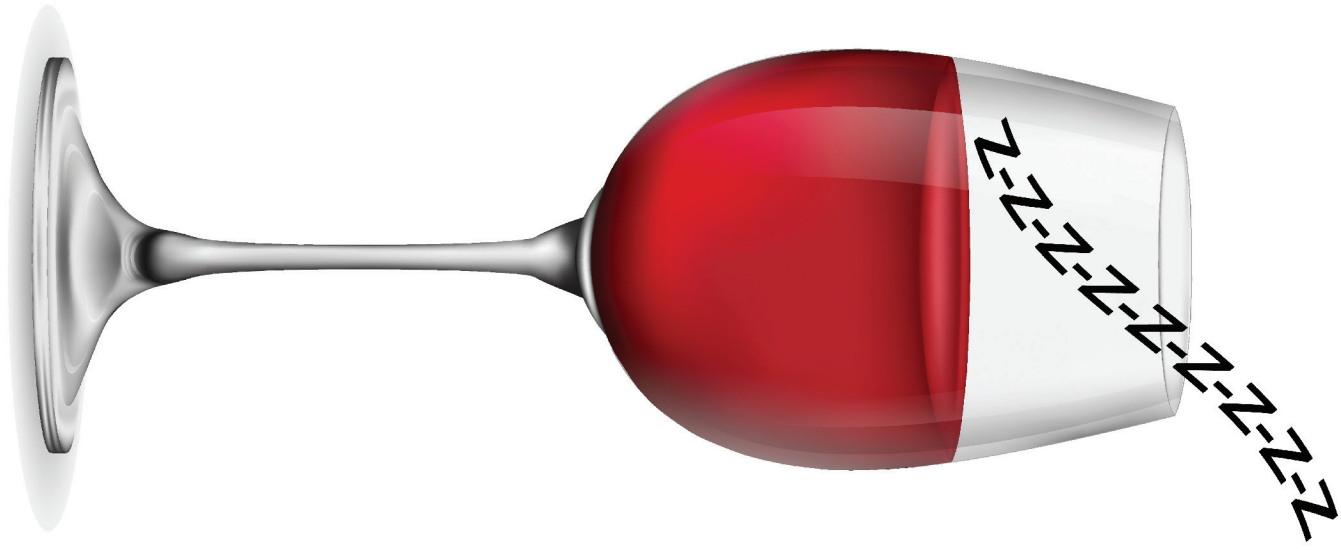

WAKE UP WINE

THE DECANTER THAT EXPLODES THE GLORIOUS
TASTE OF WINE & SPIRITS IN MINUTES
WHILE LISTENING TO YOUR FAVORITE MUSIC