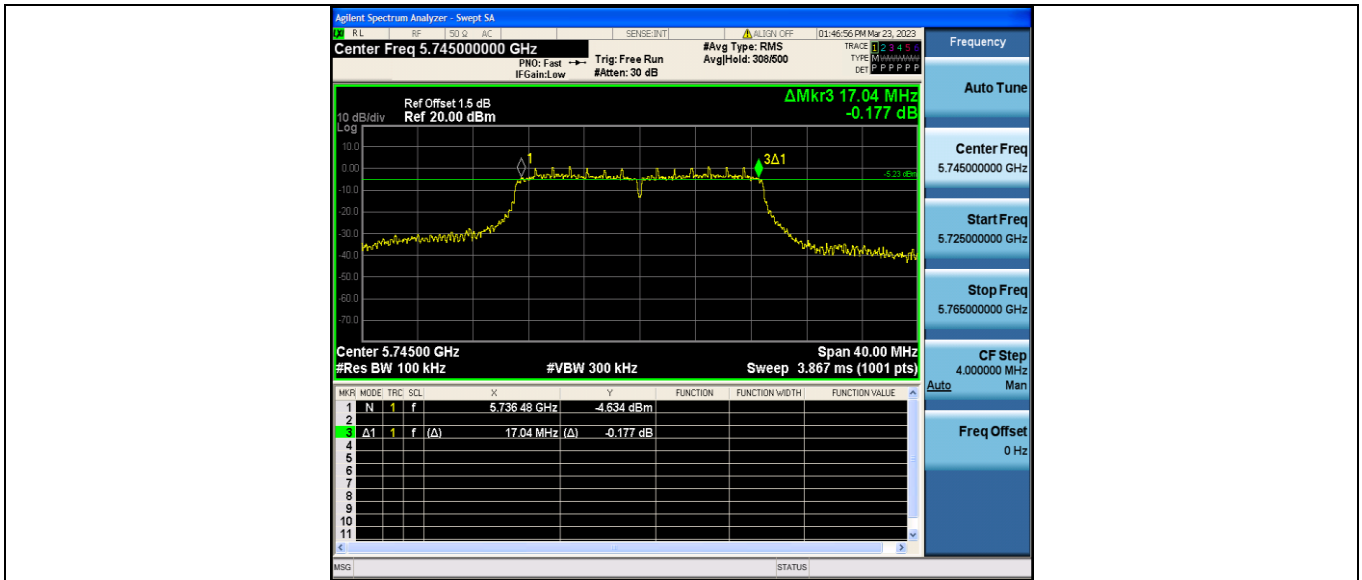

11N20MIMO_Ant2_5745