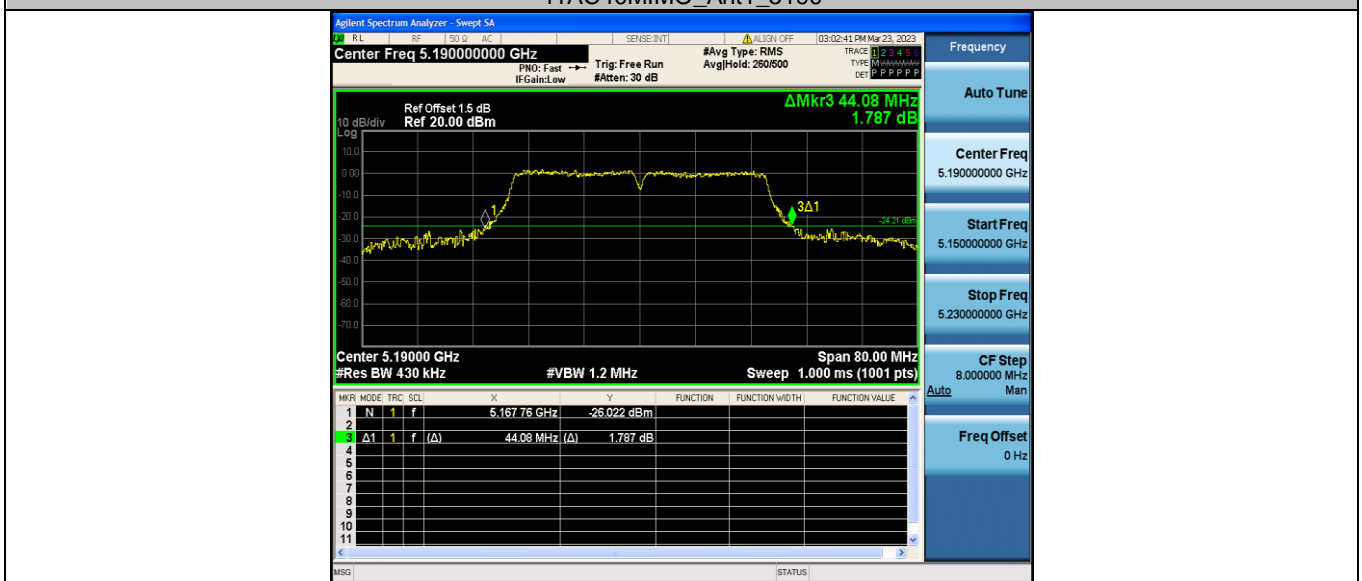

11AC40MIMO_Ant1_5190