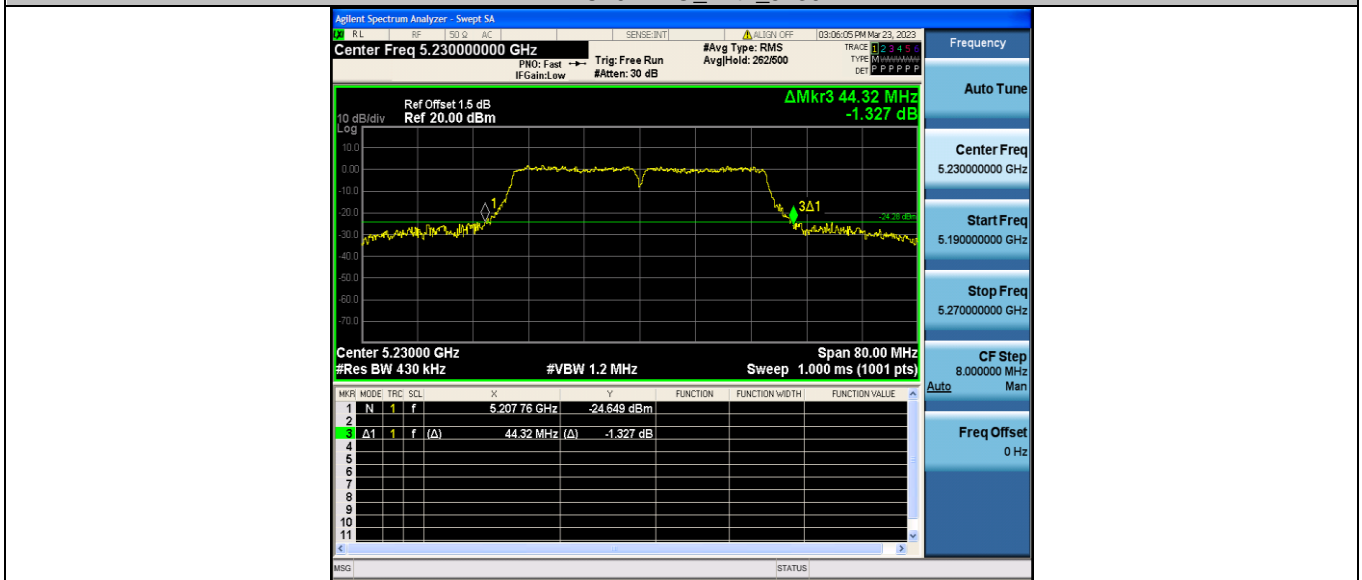

11AC20MIMO_Ant2_5785

11AC20MIMO_Ant1_5825

11AC20MIMO_Ant2_5825

11AC40MIMO_Ant1_5190

11AC40MIMO_Ant2_5190

11AC40MIMO_Ant1_5230

11AC40MIMO_Ant2_5230

11AC40MIMO_Ant1_5755

11AC80MIMO_Ant2_5775

6dB Bandwidth Test Graphs

CTC Laboratories, Inc.

1-2/F., Building 2, Jiaquan Building, Guanlan High-Tech Park, Shenzhen, Guangdong, China

Tel.: (86)755-27521059

Fax: (86)755-27521011

Http://www.sz-ctc.org.cn