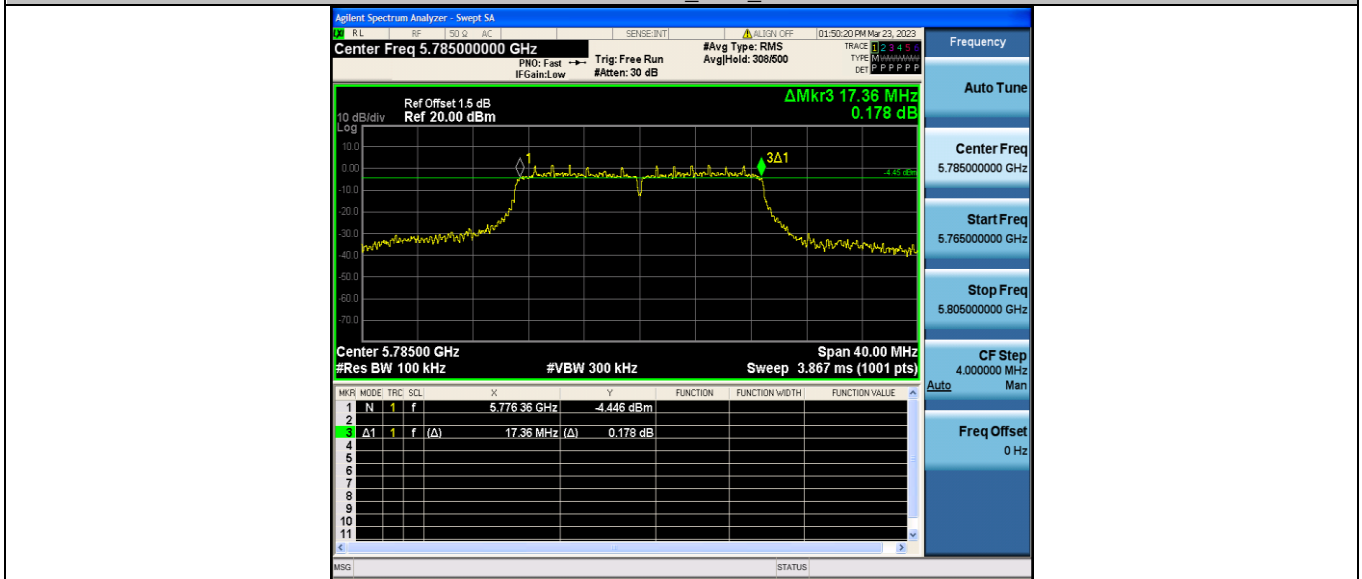

11N20MIMO_Ant2_5785