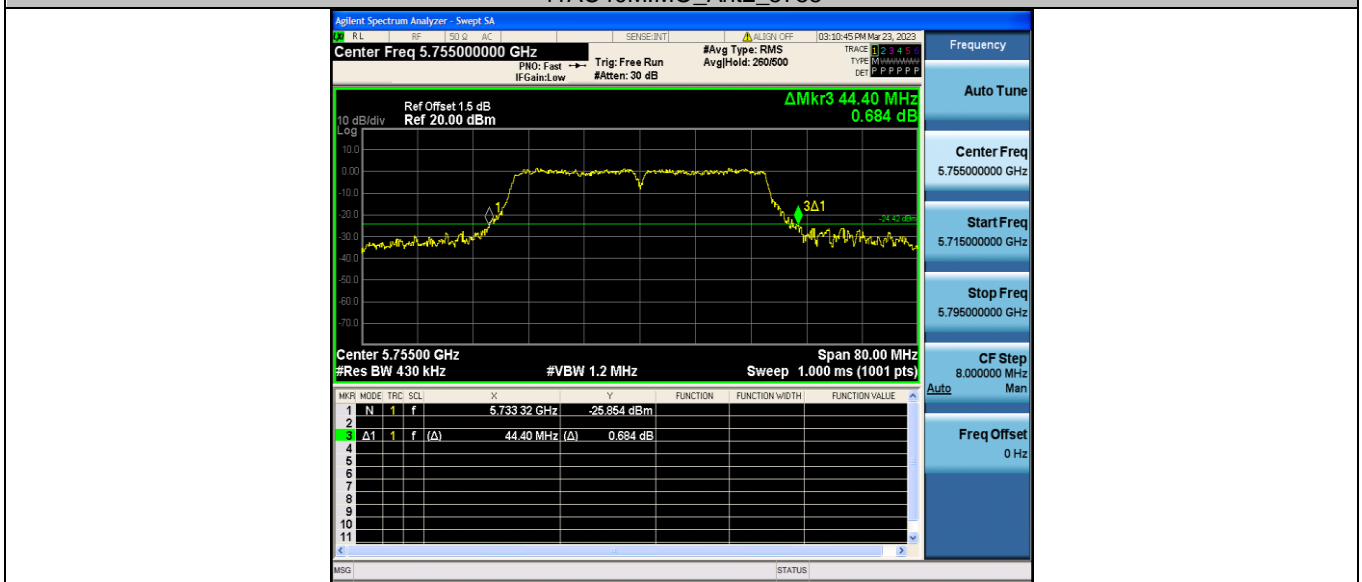

11AC80MIMO_Ant2_5775

6dB Bandwidth Test Graphs

CTC Laboratories, Inc.

1-2/F., Building 2, Jiaquan Building, Guanlan High-Tech Park, Shenzhen, Guangdong, China

Tel.: (86)755-27521059

Fax: (86)755-27521011

Http://www.sz-ctc.org.cn