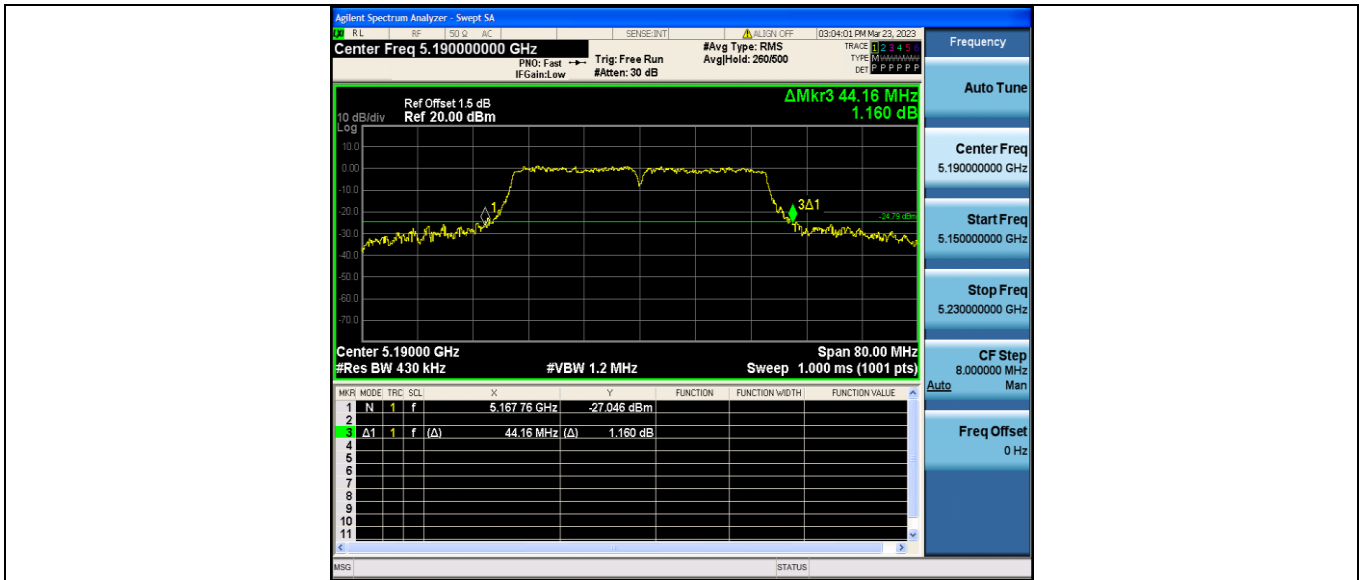

11AC40MIMO_Ant2_5190