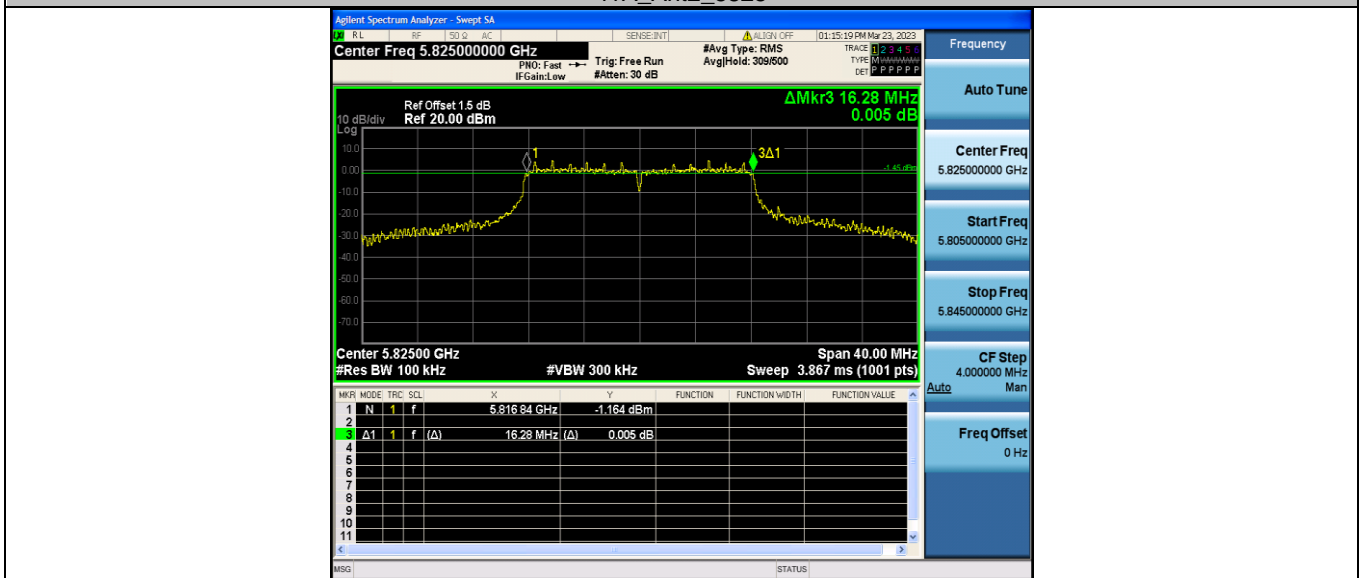

11N20MIMO_Ant1_5745