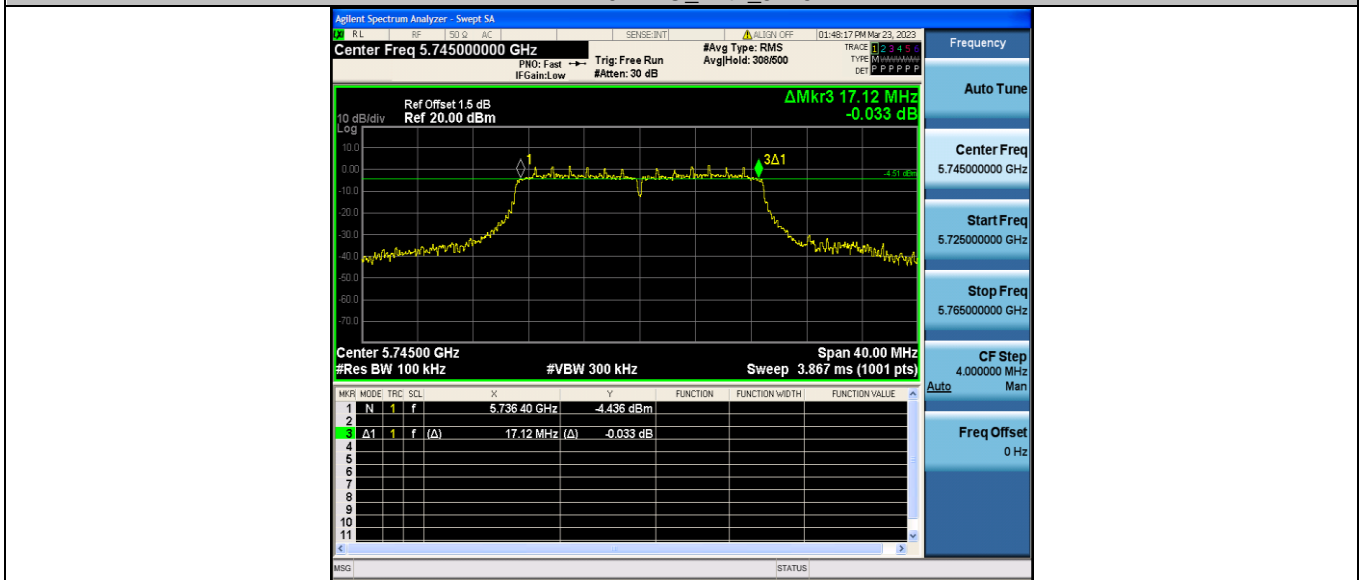

11N20MIMO_Ant1_5785