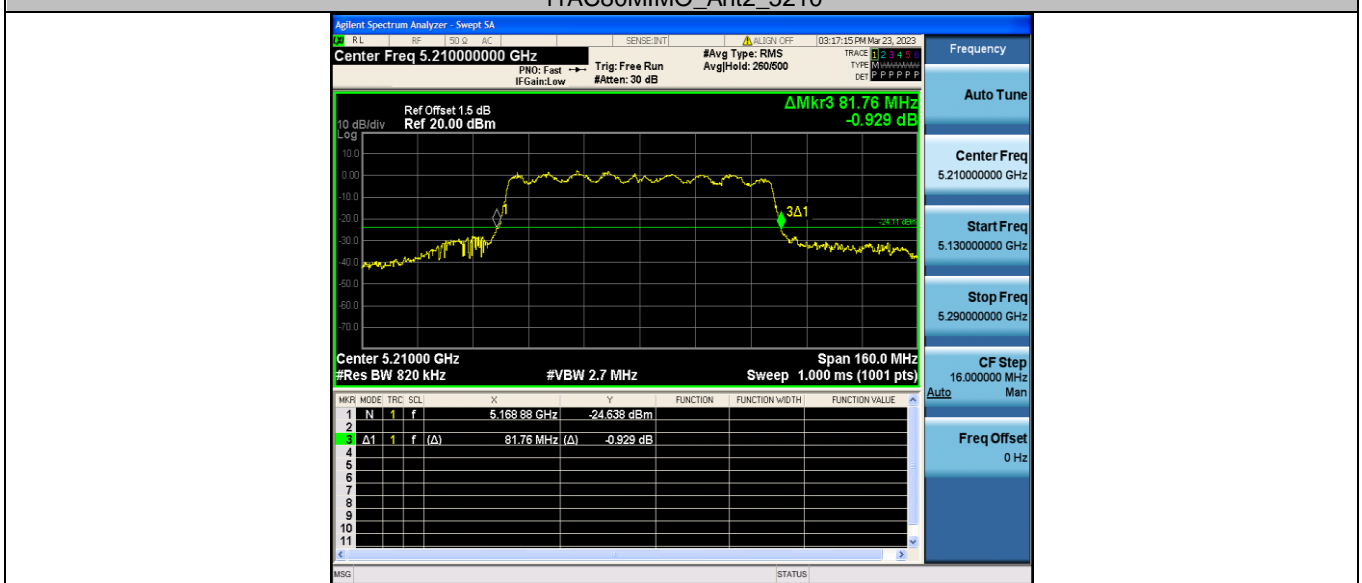

11AC20MIMO_Ant2_5785

11AC20MIMO_Ant1_5825

11AC20MIMO_Ant2_5825

11AC40MIMO_Ant1_5190

11AC40MIMO_Ant2_5190

11AC40MIMO_Ant1_5230

11AC40MIMO_Ant2_5230

11AC40MIMO_Ant1_5755

11AC80MIMO_Ant2_5775

6dB Bandwidth Test Graphs

CTC Laboratories, Inc.

1-2/F., Building 2, Jiaquan Building, Guanlan High-Tech Park, Shenzhen, Guangdong, China

Tel.: (86)755-27521059

Fax: (86)755-27521011

Http://www.sz-ctc.org.cn