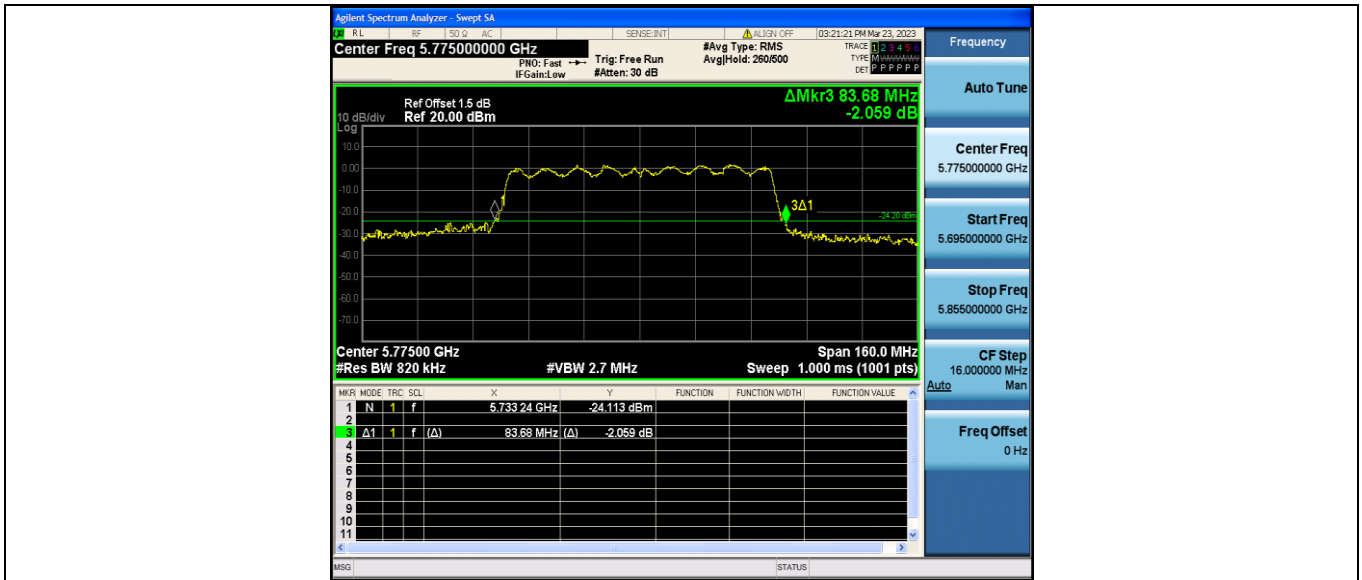

11AC20MIMO_Ant2_5785

11AC20MIMO_Ant1_5825

11AC20MIMO_Ant2_5825

11AC40MIMO_Ant1_5190

11AC40MIMO_Ant2_5190

11AC40MIMO_Ant1_5230

11AC40MIMO_Ant2_5230

11AC40MIMO_Ant1_5755

11AC80MIMO_Ant2_5775

6dB Bandwidth Test Graphs

CTC Laboratories, Inc.

1-2/F., Building 2, Jiaquan Building, Guanlan High-Tech Park, Shenzhen, Guangdong, China

Tel.: (86)755-27521059

Fax: (86)755-27521011

Http://www.sz-ctc.org.cn