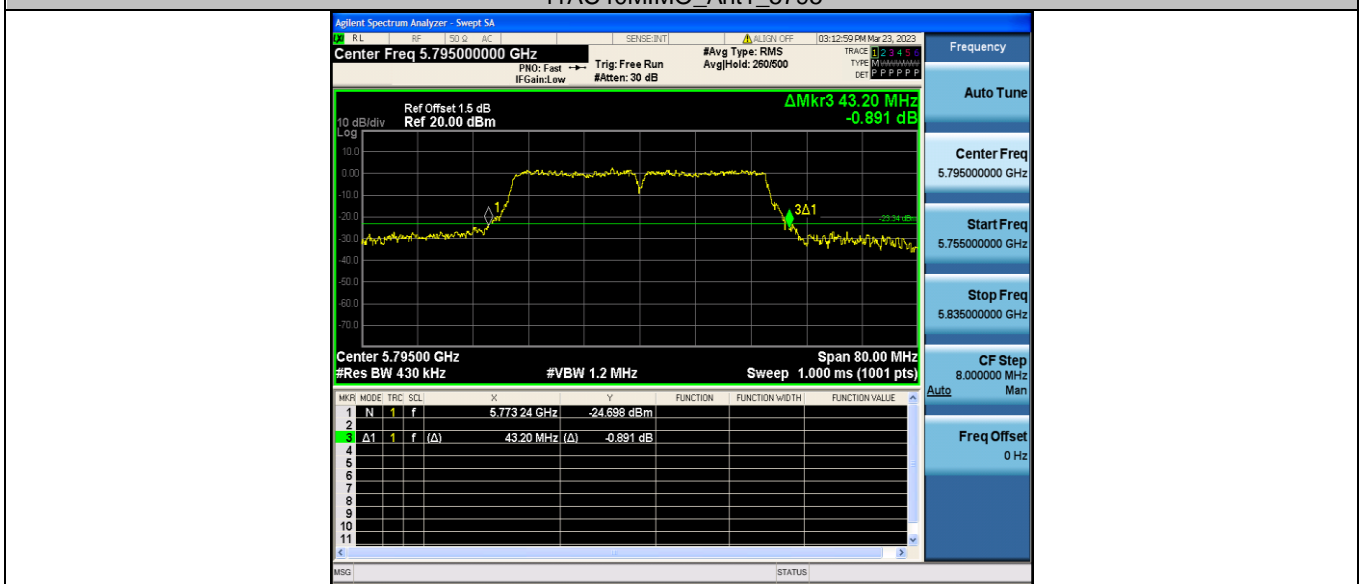

11AC20MIMO_Ant2_5785

11AC20MIMO_Ant1_5825

11AC20MIMO_Ant2_5825

11AC40MIMO_Ant1_5190

11AC40MIMO_Ant2_5190

11AC40MIMO_Ant1_5230

11AC40MIMO_Ant2_5230

11AC40MIMO_Ant1_5755

11AC80MIMO_Ant2_5775

6dB Bandwidth Test Graphs

CTC Laboratories, Inc.

1-2/F., Building 2, Jiaquan Building, Guanlan High-Tech Park, Shenzhen, Guangdong, China

Tel.: (86)755-27521059

Fax: (86)755-27521011

Http://www.sz-ctc.org.cn