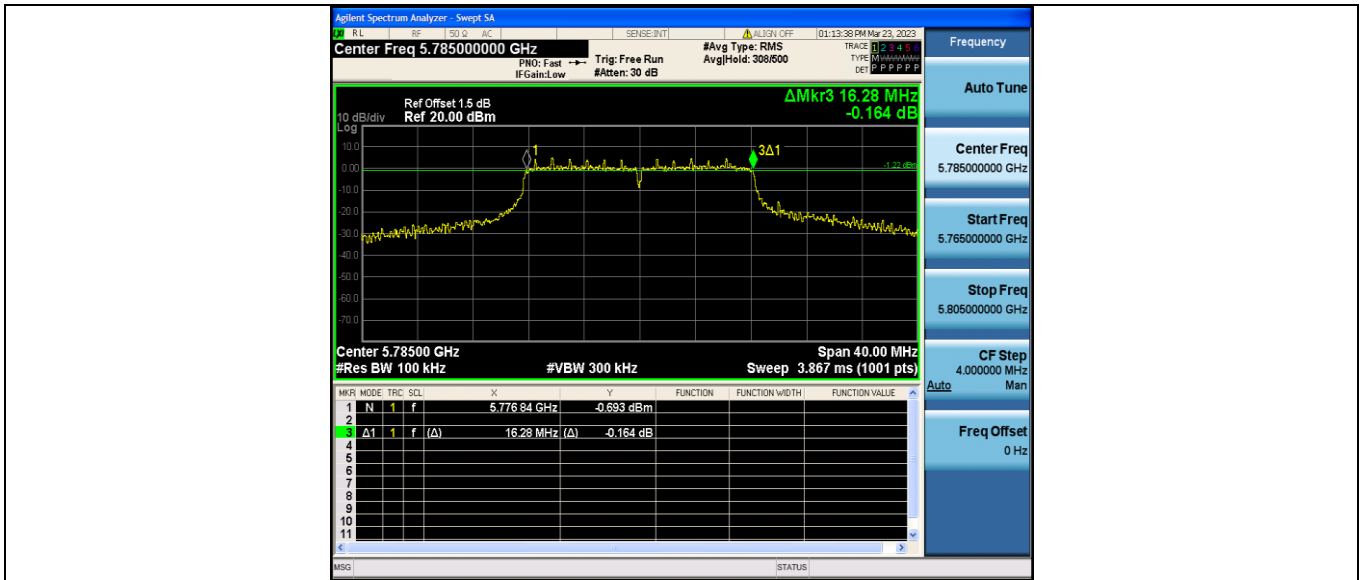

11A_Ant1_5825