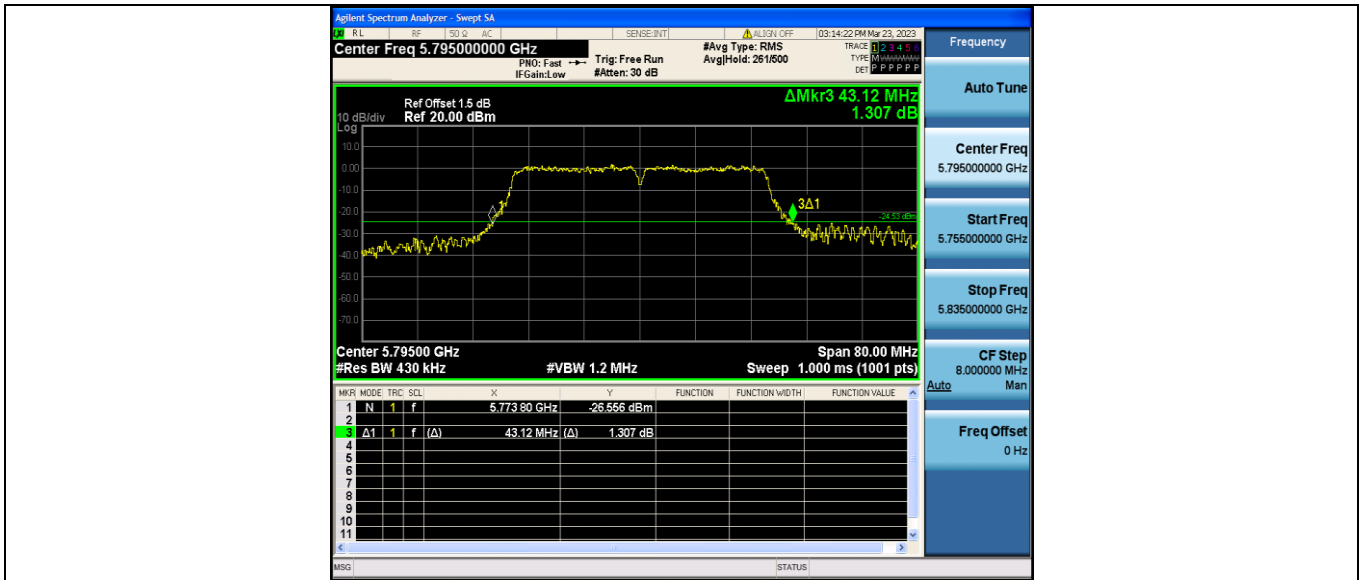

11AC80MIMO_Ant2_5775

6dB Bandwidth Test Graphs

CTC Laboratories, Inc.

1-2/F., Building 2, Jiaquan Building, Guanlan High-Tech Park, Shenzhen, Guangdong, China

Tel.: (86)755-27521059

Fax: (86)755-27521011

Http://www.sz-ctc.org.cn