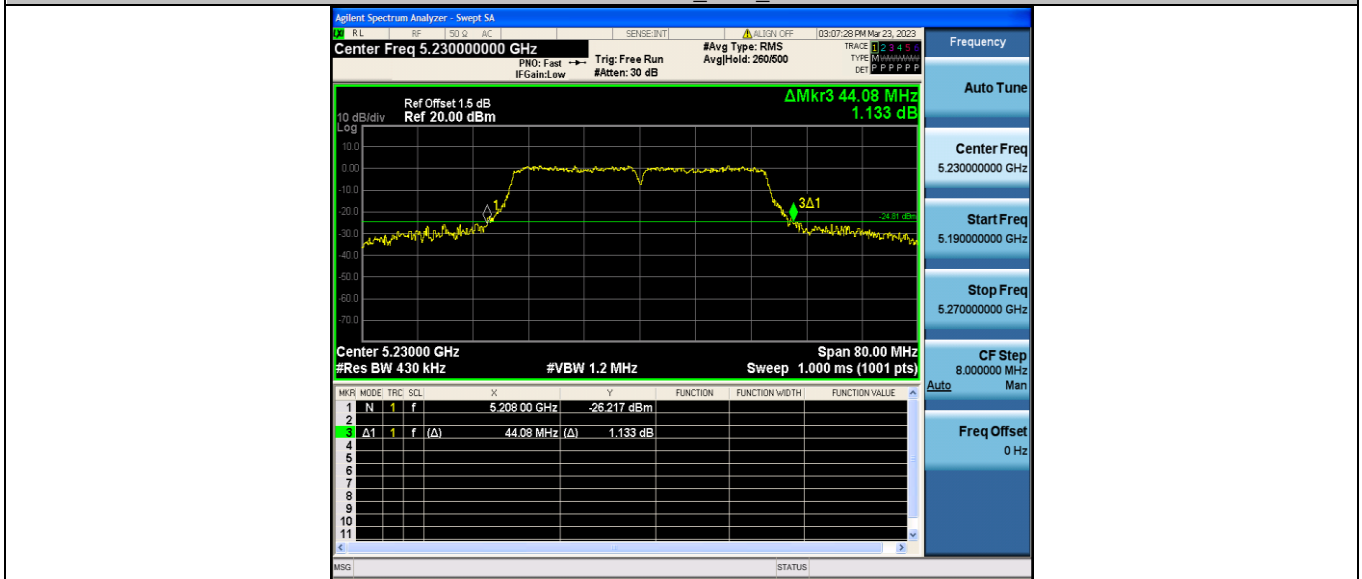

11AC20MIMO_Ant2_5785

11AC20MIMO_Ant1_5825

11AC20MIMO_Ant2_5825

11AC40MIMO_Ant1_5190

11AC40MIMO_Ant2_5190

11AC40MIMO_Ant1_5230

11AC40MIMO_Ant2_5230

11AC40MIMO_Ant1_5755

11AC80MIMO_Ant2_5775

6dB Bandwidth Test Graphs

CTC Laboratories, Inc.

1-2/F., Building 2, Jiaquan Building, Guanlan High-Tech Park, Shenzhen, Guangdong, China

Tel.: (86)755-27521059

Fax: (86)755-27521011

Http://www.sz-ctc.org.cn