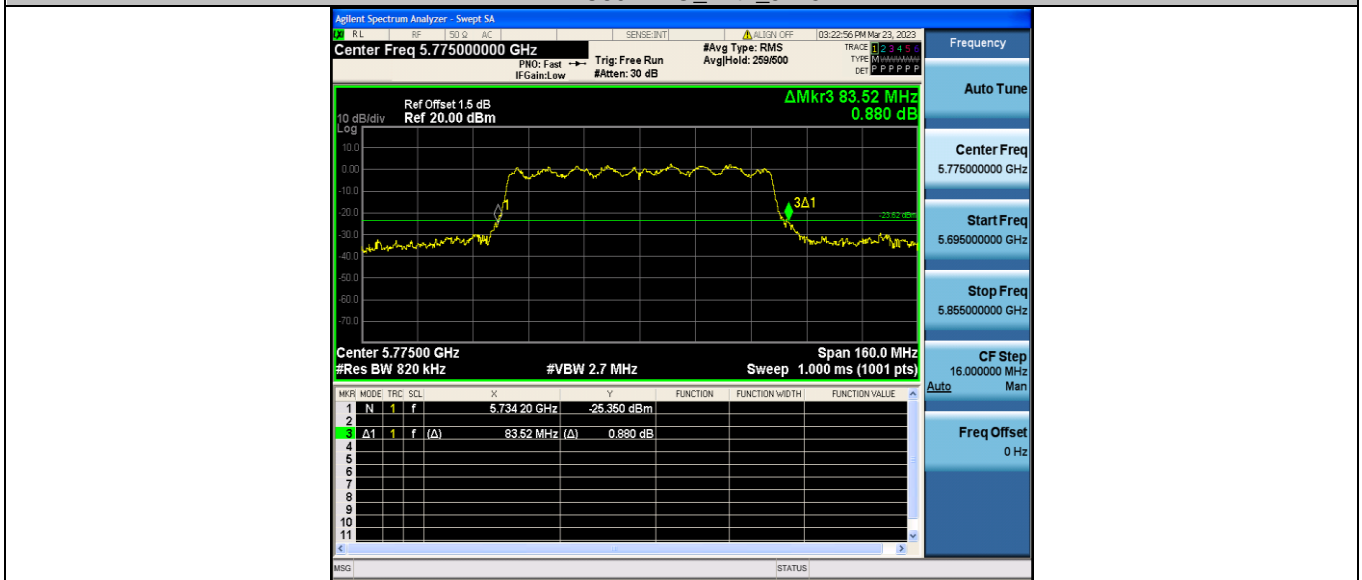

11AC20MIMO_Ant2_5785

11AC20MIMO_Ant1_5825

11AC20MIMO_Ant2_5825

11AC40MIMO_Ant1_5190

11AC40MIMO_Ant2_5190

11AC40MIMO_Ant1_5230

11AC40MIMO_Ant2_5230

11AC40MIMO_Ant1_5755

11AC80MIMO_Ant2_5775

6dB Bandwidth Test Graphs

CTC Laboratories, Inc.

1-2/F., Building 2, Jiaquan Building, Guanlan High-Tech Park, Shenzhen, Guangdong, China

Tel.: (86)755-27521059

Fax: (86)755-27521011

Http://www.sz-ctc.org.cn