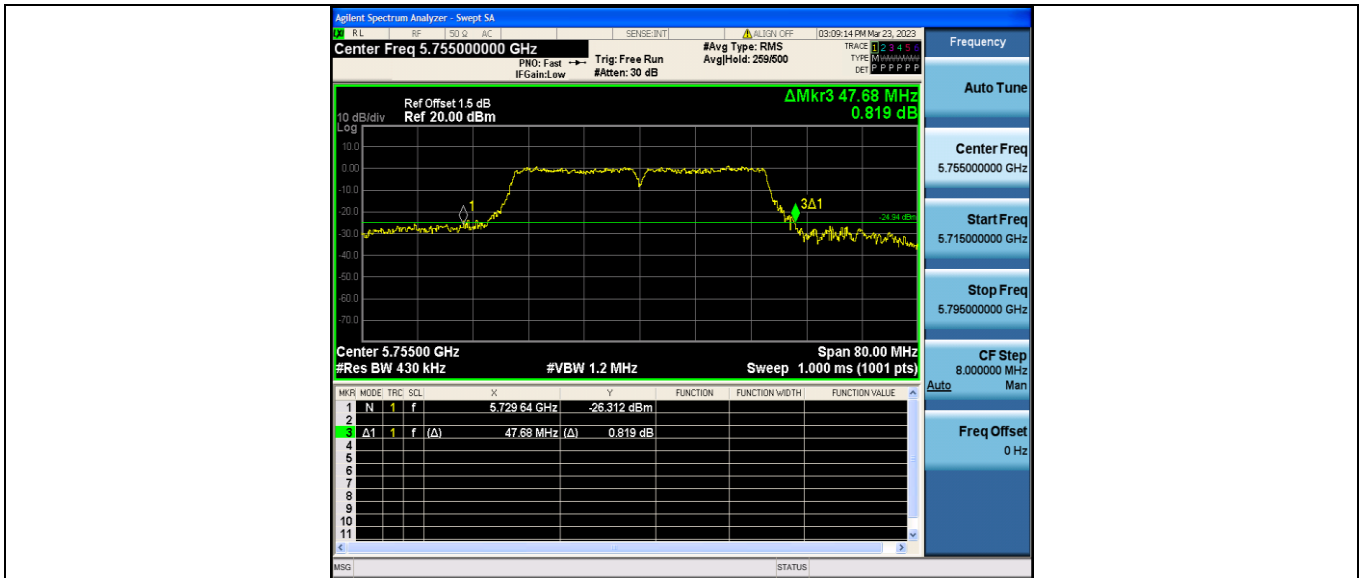

11AC80MIMO_Ant2_5775

6dB Bandwidth Test Graphs

CTC Laboratories, Inc.

1-2/F., Building 2, Jiaquan Building, Guanlan High-Tech Park, Shenzhen, Guangdong, China

Tel.: (86)755-27521059

Fax: (86)755-27521011

Http://www.sz-ctc.org.cn