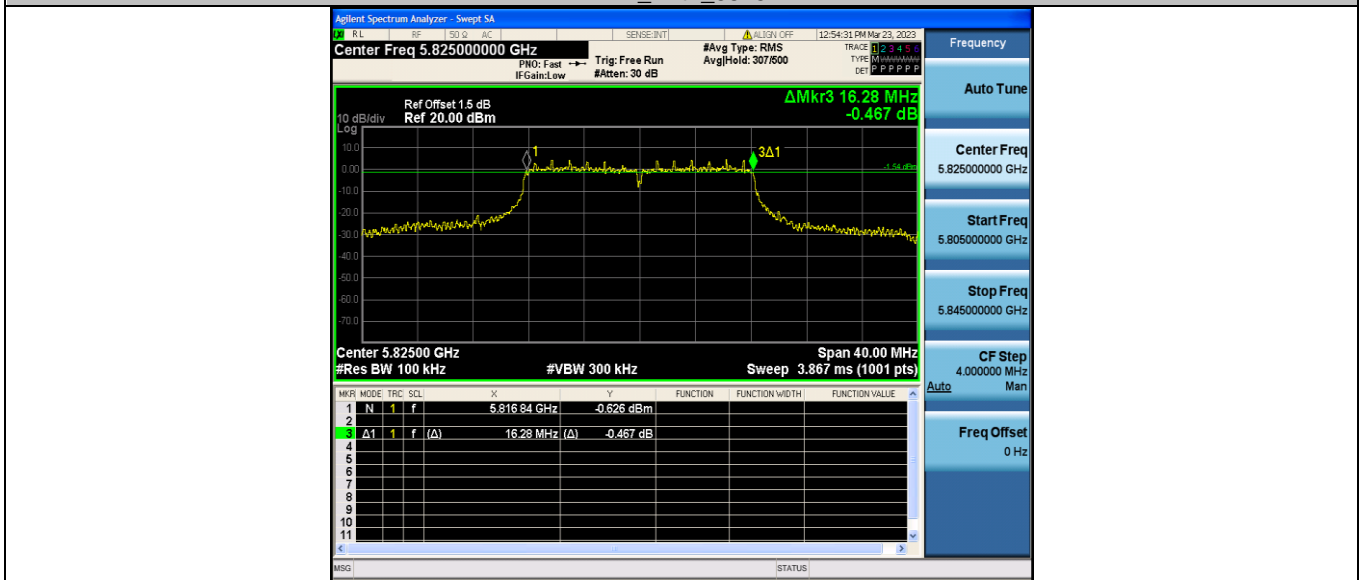

11A_Ant2_5825