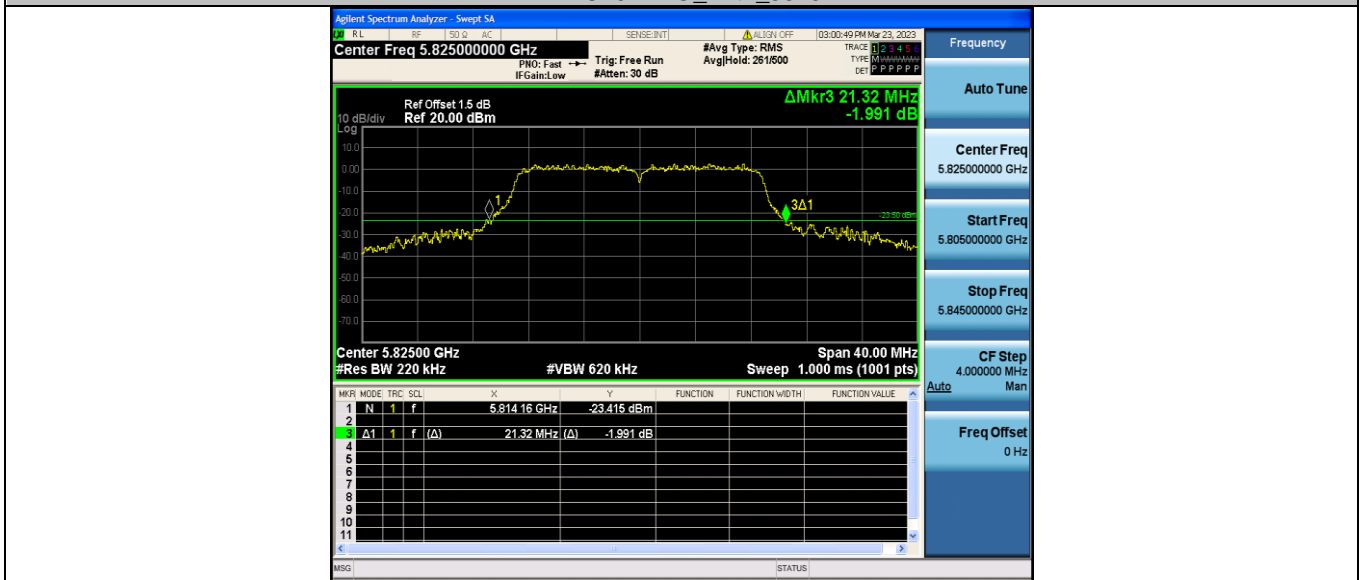

11AC20MIMO_Ant2_5825