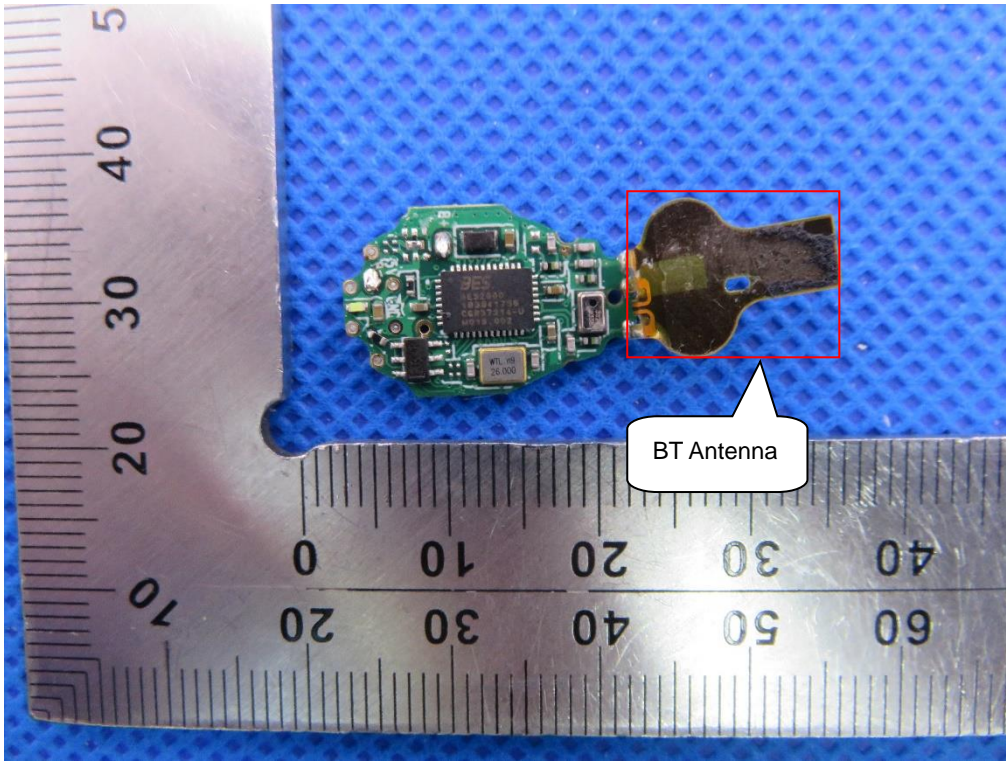

FCC ID: 2AR23-T3
Internal Photos

Left

OPEN VIEW OF EUT

VIEW OF BATTERY

INTERNAL VIEW OF EUT-1

INTERNAL VIEW OF EUT-2

INTERNAL VIEW OF EUT-3

Right

OPEN VIEW OF EUT

VIEW OF BATTERY

INTERNAL VIEW OF EUT-1

INTERNAL VIEW OF EUT-2

INTERNAL VIEW OF EUT-3