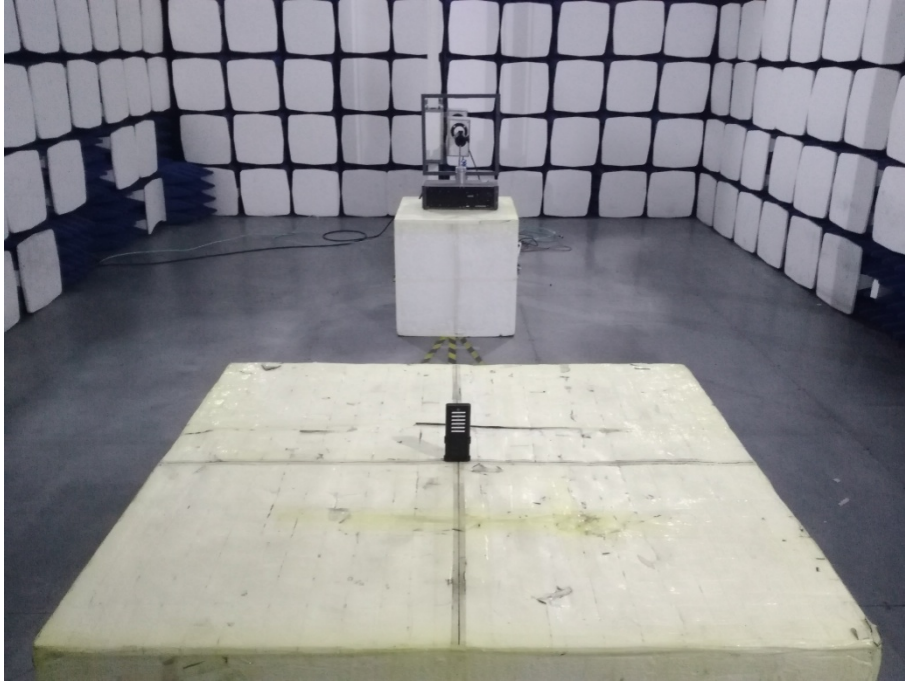

EXHIBIT 4 - TEST SETUP PHOTOGRAPHS

Radiation Emission Test Setup (Below 30MHz)

Radiation Emission Test Setup (30MHz to 1GHz)

Radiation Emission Test Setup (1GHz to 18GHz)