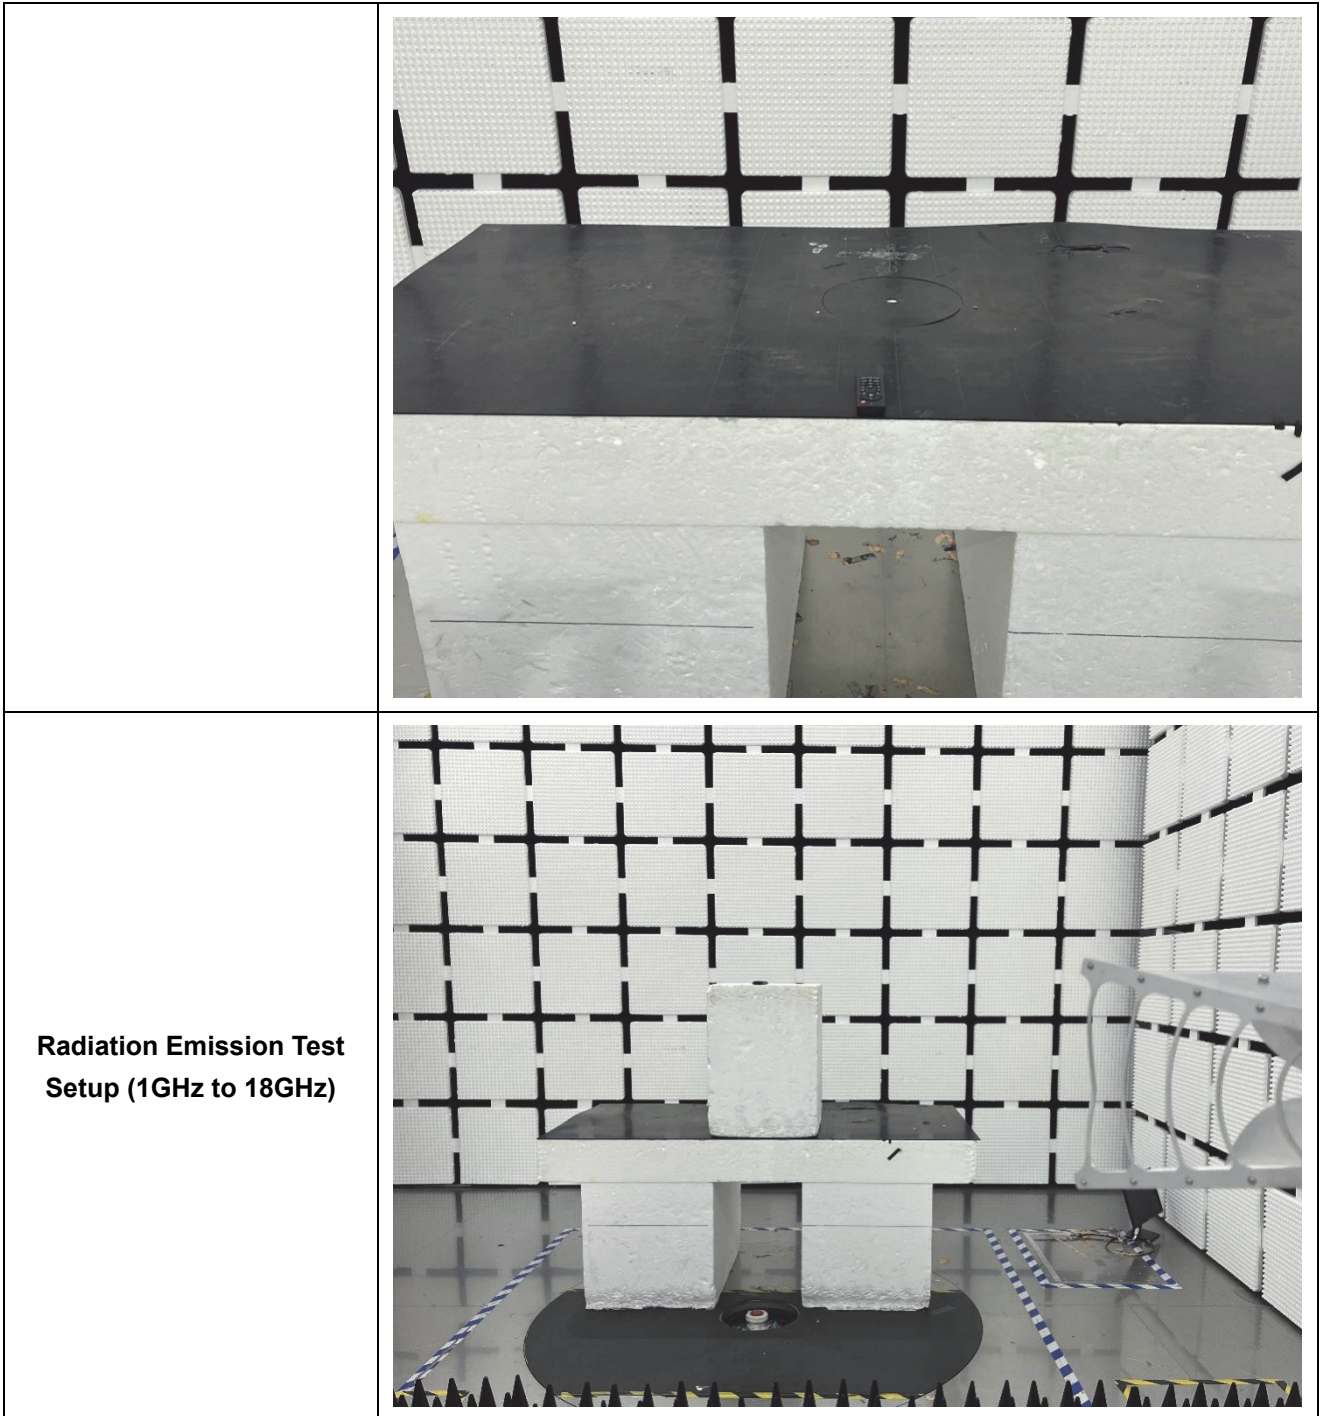

EXHIBIT 4 - TEST SETUP PHOTOGRAPHS

Radiation Emission Test Setup (Below 30MHz)

Radiation Emission Test Setup (30MHz to 1GHz)

**** END OF REPORT ****