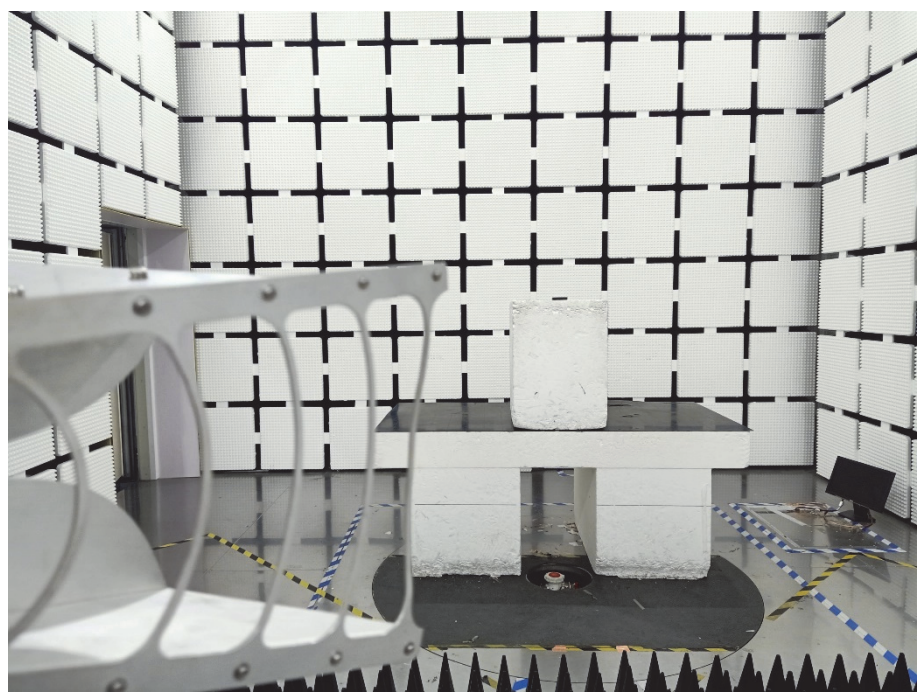

EXHIBIT 4 - TEST SETUP PHOTOGRAPHS

Radiation Emission Test Setup (Below 30MHz)

Radiation Emission Test Setup (30MHz to 1GHz)

Radiation Emission Test Setup (1GHz to 18GHz)

Radiation Emission Test Setup (Above 18GHz)