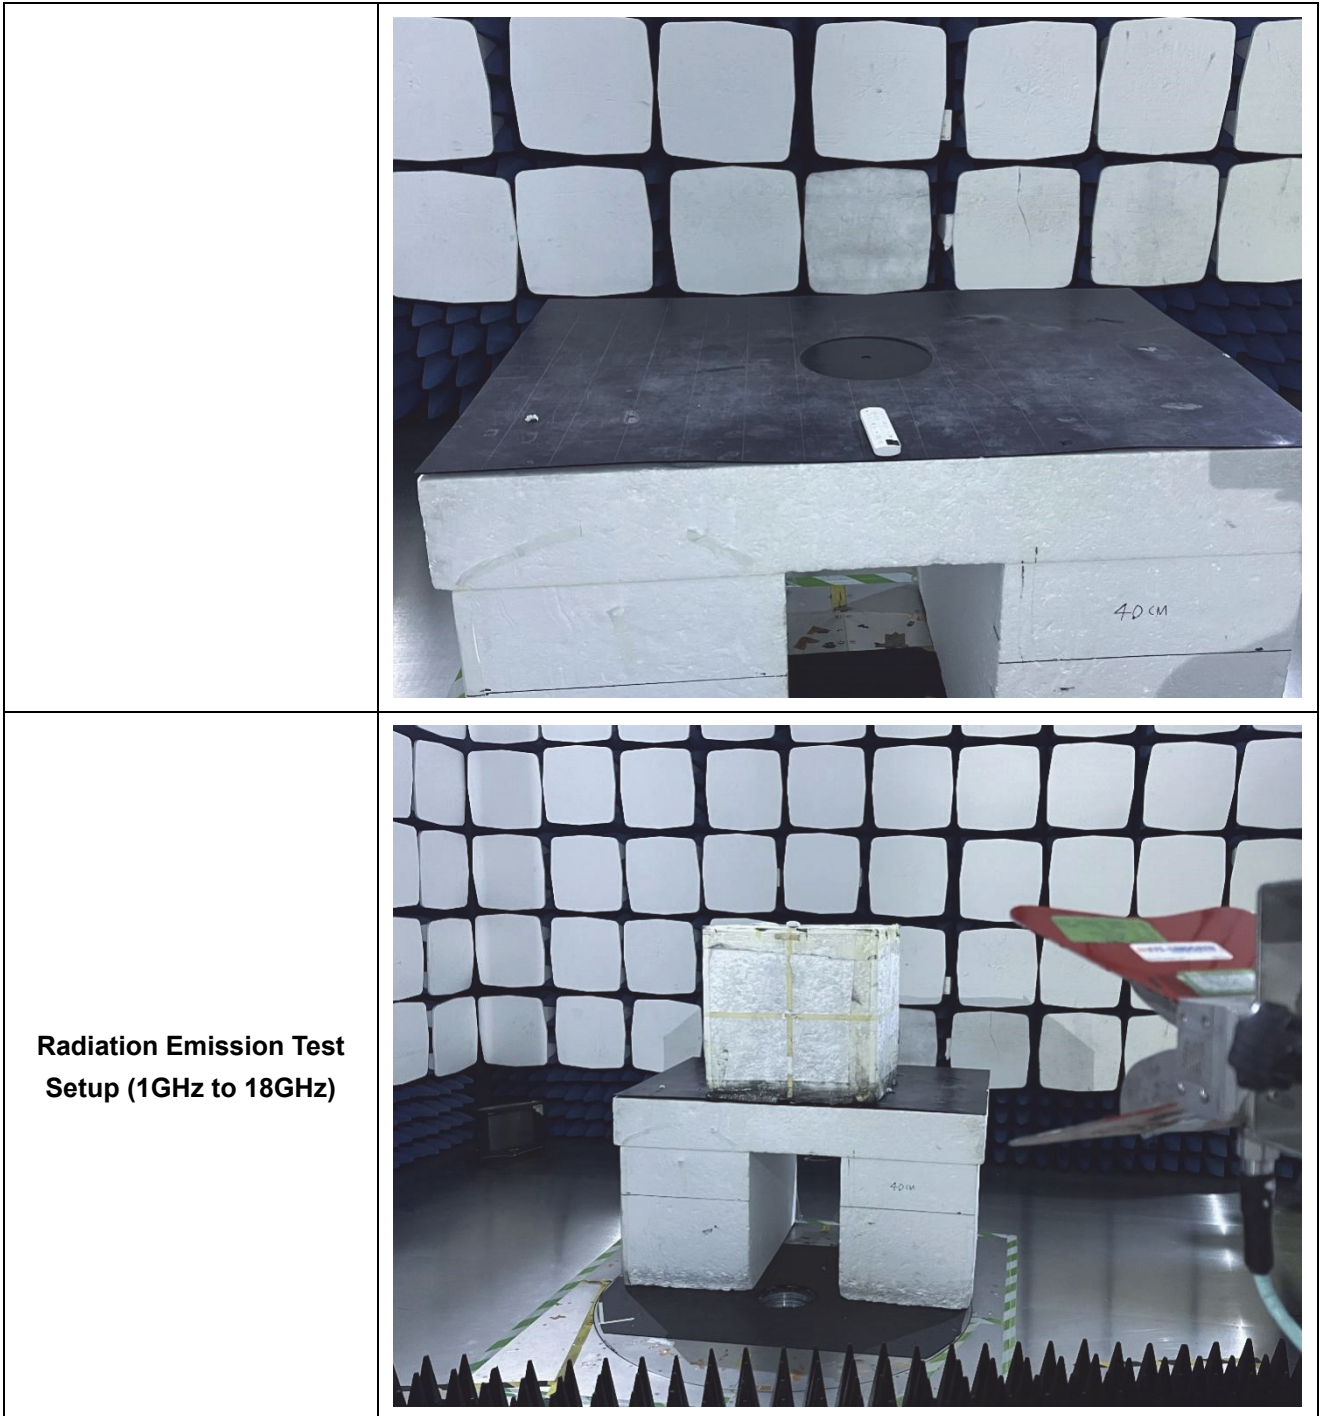

EXHIBIT 4 - TEST SETUP PHOTOGRAPHS

Radiation Emission Test Setup (Below 30MHz)

Radiation Emission Test Setup (30MHz to 1GHz)

******* END OF REPORT *******