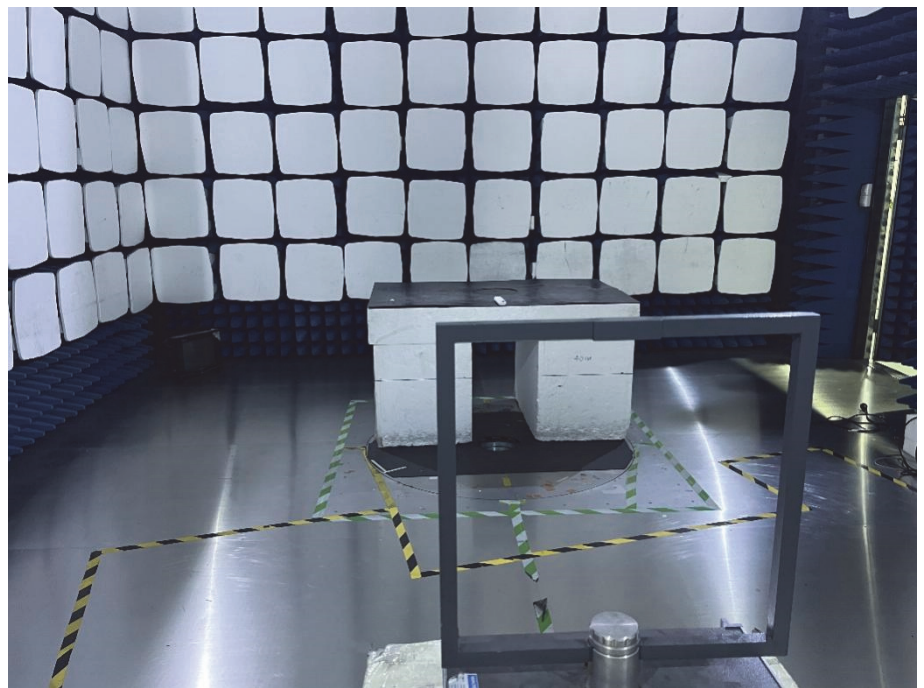

EXHIBIT 4 - TEST SETUP PHOTOGRAPHS

Radiation Emission Test Setup (Below 30MHz)

Radiation Emission Test Setup (30MHz to 1GHz)

******* END OF REPORT *******