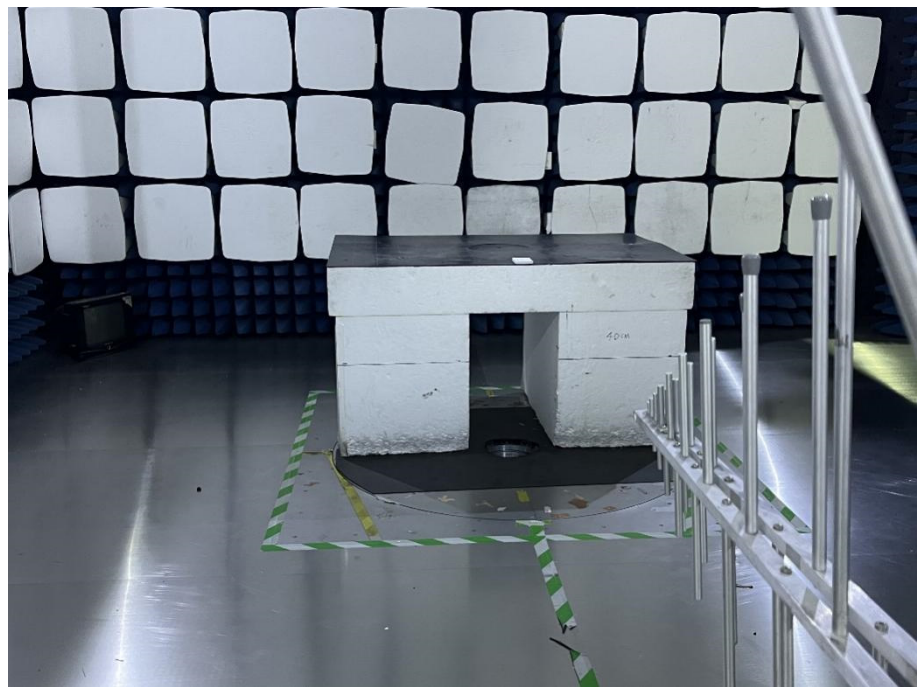

EXHIBIT 4 - TEST SETUP PHOTOGRAPHS

Radiation Emission Test Setup (Below 30MHz)

Radiation Emission Test Setup (30MHz to 1GHz)

******* END OF REPORT *******