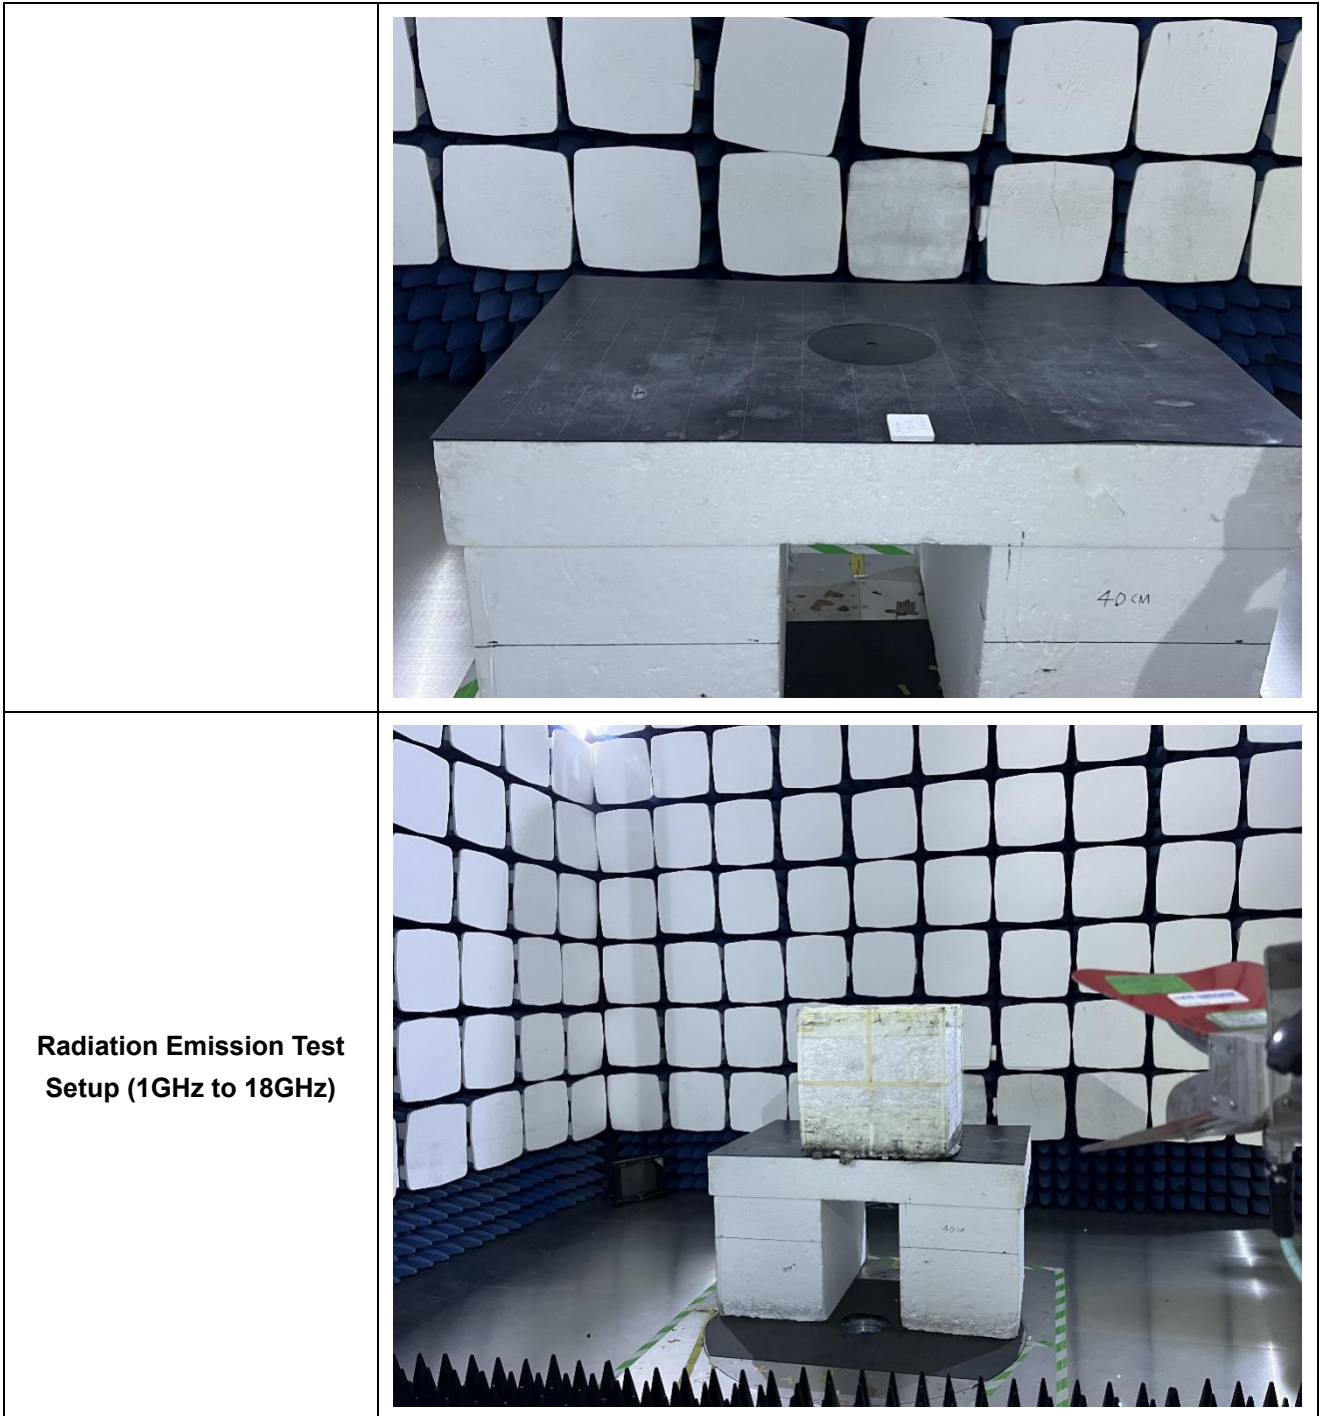

EXHIBIT 4 - TEST SETUP PHOTOGRAPHS

Radiation Emission Test Setup (Below 30MHz)

Radiation Emission Test Setup (30MHz to 1GHz)

******* END OF REPORT *******