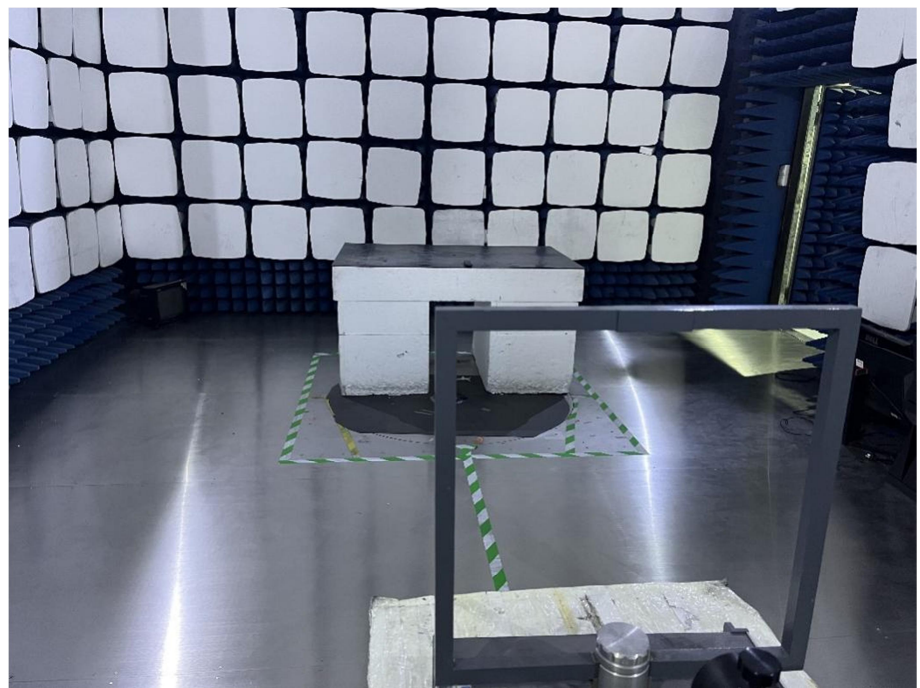

EXHIBIT 4 - TEST SETUP PHOTOGRAPHS

Radiation Emission Test Setup (Below 30MHz)

Radiation Emission Test Setup (30MHz to 1GHz)

Radiation Emission Test Setup (1GHz to 18GHz)

***** END OF REPORT *****