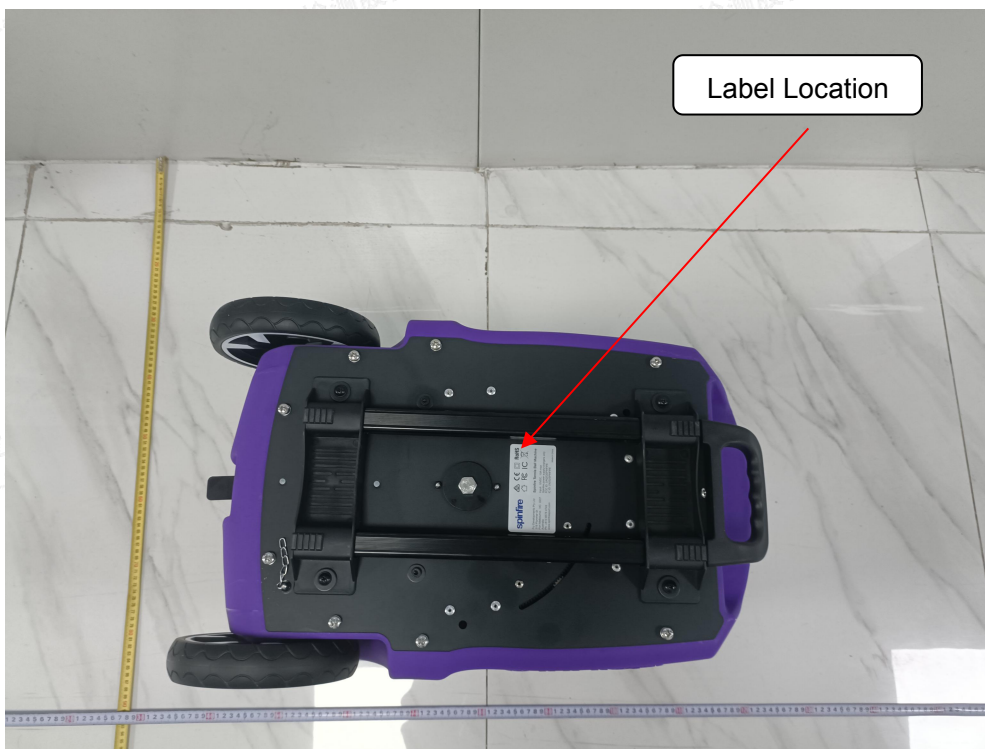

Label and Location

Material: tagboard

Gule: adhesive sticker

Font color: black

Label color: white & silver polyester

Size: L2.0cm\*W1.5cm

Shenzhen LCS Compliance Testing Laboratory Ltd.  
 Add: 101, 201 Bldg A & 301 Bldg C, Juji Industrial Park Yabianxueziwei, Shajing Street, Baoan District, Shenzhen, 518000, China  
 Tel: +(86) 0755-82591330 | E-mail: webmaster@lcs-cert.com | Web: www.lcs-cert.com  
 Scan code to check authenticity