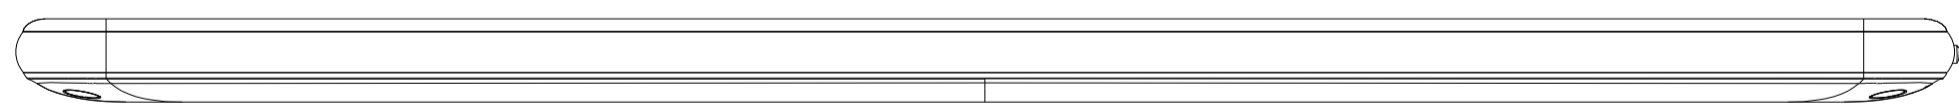

比例 1.000

HighQ

WiFi
FCC ID: 2A02L-ELT10101H
MODEL: ELT10101H RATED 5V = 2A
MADE IN CHINA
SN:ELT10101HBL19HBM00001

Designed by
the EPK Learning Company
California USA