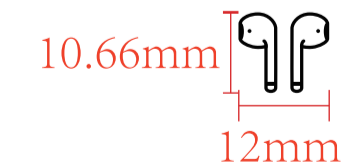

BEST BUY essentials

1:3

1.耳机图标颜色参考冷灰3C,

2.耳机底座侧边的logo参考冷灰4C

BEST BUY essentials

2-in-1 Magnetic Wireless Charger Stand
Model: BE-MQ221W23

Input: 12V=1.5A

Wireless Output: 12.5W Max.

(iPhone: 7.5W Max, AirPods: 5W Max)

FCC ID: 2AQZH-MQ221W23

IC: 28726-MQ221W23 HVIN: MQ221W23

Made in China S/N: 22G13G000001

1:3

1:1

注意: 1.SN日期码流水随单更新, 每一批内容不同
2.工厂代码A代表顺德工厂, G代表深圳工厂
3.镭雕公差±2mm

Project

US6603

Model

D461H

Edition

V1.2

Design

Lena

Approval

Date

2022-7-7