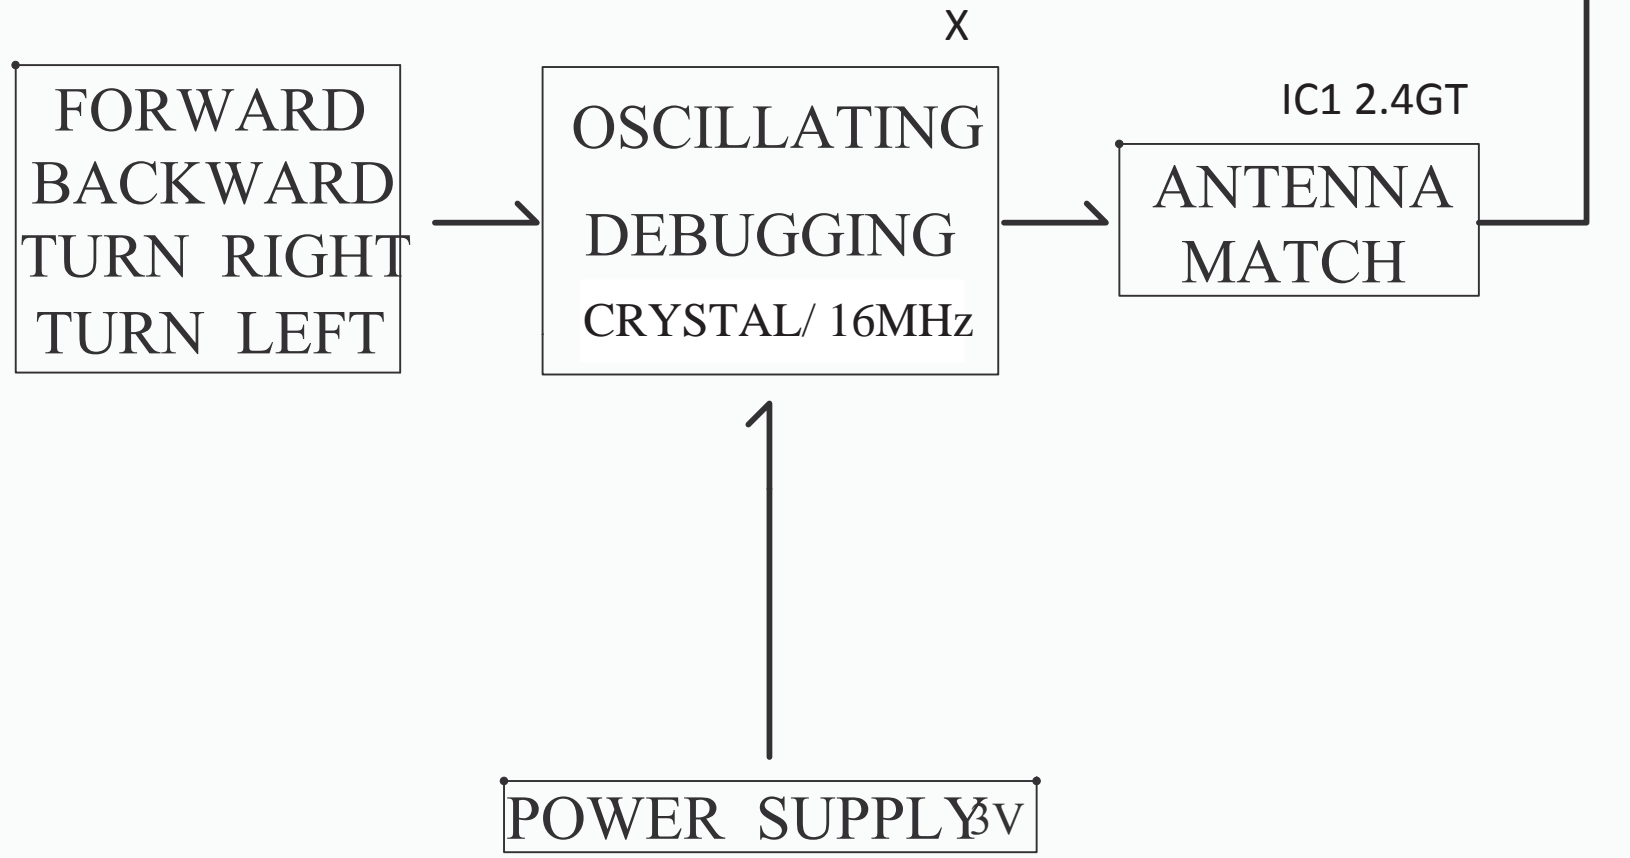

(2.4G)BLOCK DIAGRAM OF TRANSMITTER

2405 - 2480 MHz

Title			2.4GT		
Size	Number	Revision			
A4	XL1048T5				
Date:	2016-5-28	Sheet of			
File:	D:\我的文档\2.4G 发射流程图3V.SCH Drawn By:				