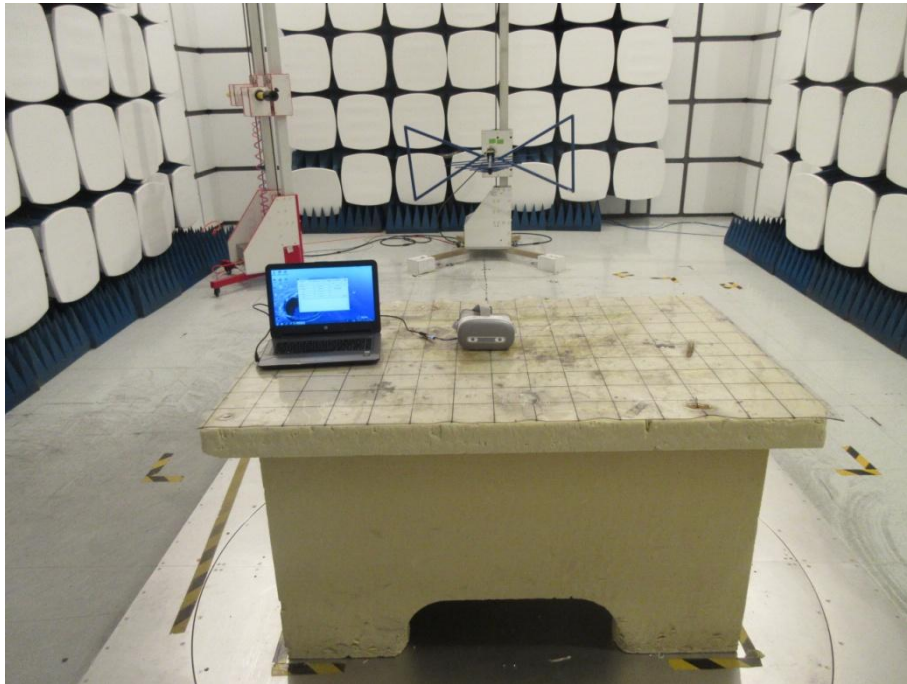

DSS&DTS&NII Test Setup Photo

FCC ID: 2AQYUSHADOWV01

Radiated Measurement Photos

Conducted Measurement Photos