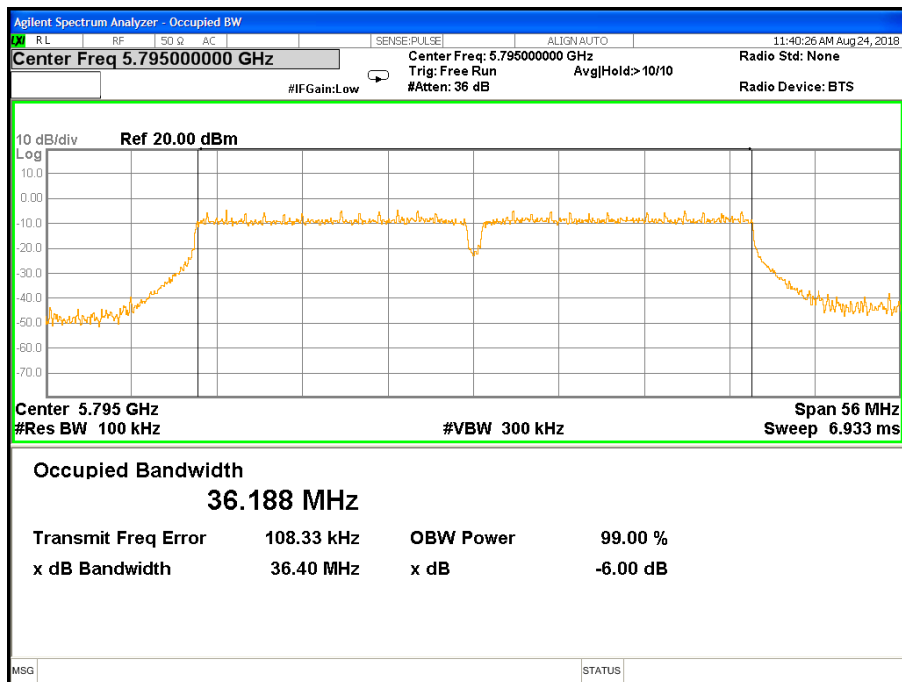

6 dB Bandwidth 802.11n(HT20) Channel 157

6 dB Bandwidth 802.11n(HT20) Channel 165

Band IV (5.725-5.850GHz) 802.11n(HT40) 6 dB Bandwidth 6 dB Bandwidth 802.11n(HT40) Channel 151

6 dB Bandwidth 802.11n(HT40) Channel 159