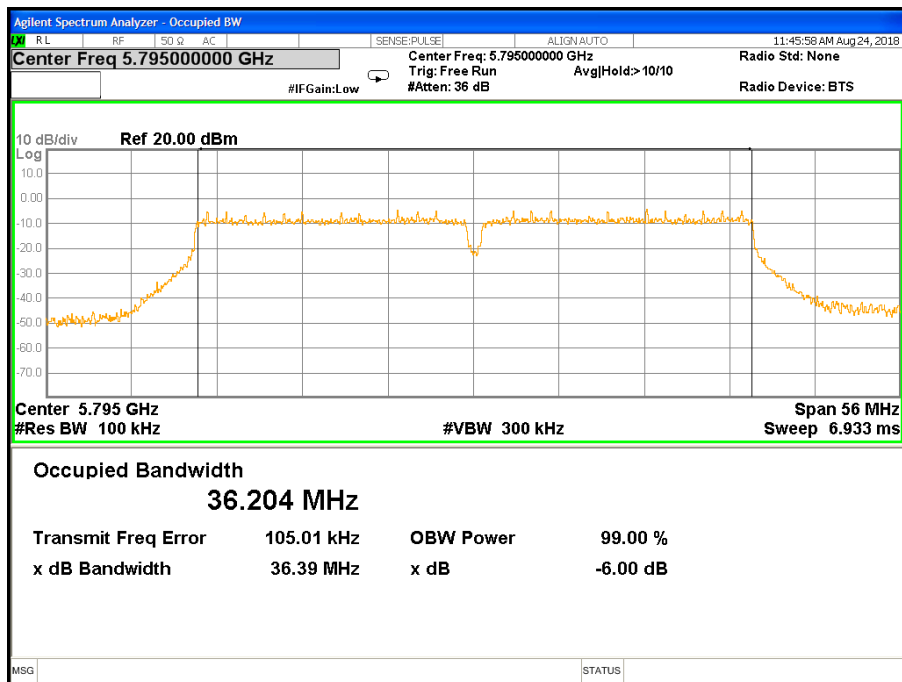

6 dB Bandwidth 802.11ac(HT40) Channel 159