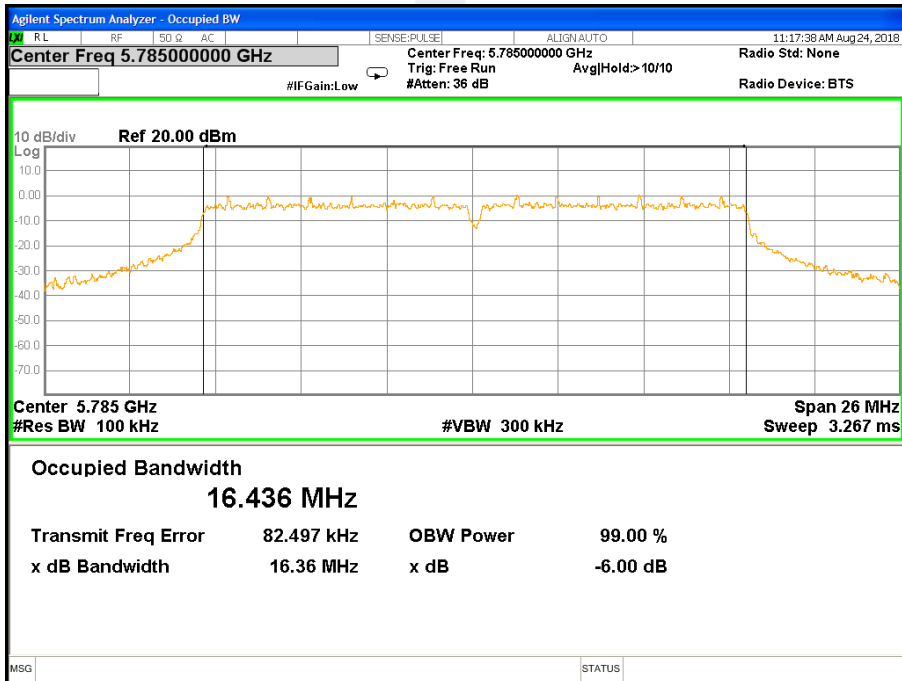

6 dB Bandwidth 802.11a Channel 157