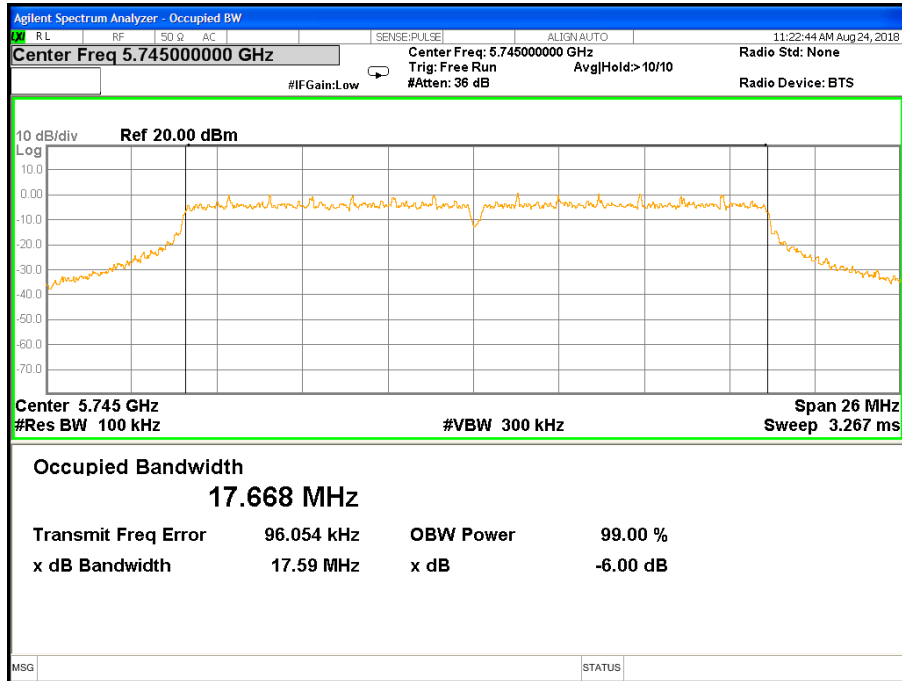

Antenna B

Band IV (5.725-5.850GHz) 802.11a, 6 dB Bandwidth

6 dB Bandwidth 802.11a Channel 149

6 dB Bandwidth 802.11a Channel 157

6 dB Bandwidth 802.11a Channel 165

Band IV (5.725-5.850GHz) 802.11n(HT20) 6 dB Bandwidth 6 dB Bandwidth 802.11n(HT20) Channel 149