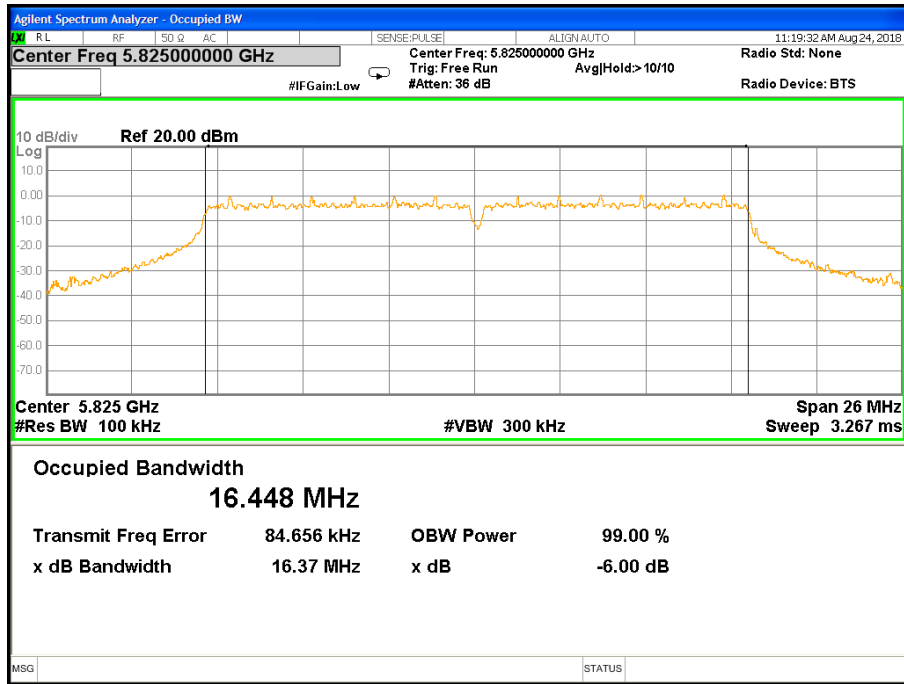

Antenna B

Band IV (5.725-5.850GHz) 802.11a, 6 dB Bandwidth

6 dB Bandwidth 802.11a Channel 149

6 dB Bandwidth 802.11a Channel 157

6 dB Bandwidth 802.11a Channel 165

Band IV (5.725-5.850GHz) 802.11n(HT20) 6 dB Bandwidth 6 dB Bandwidth 802.11n(HT20) Channel 149