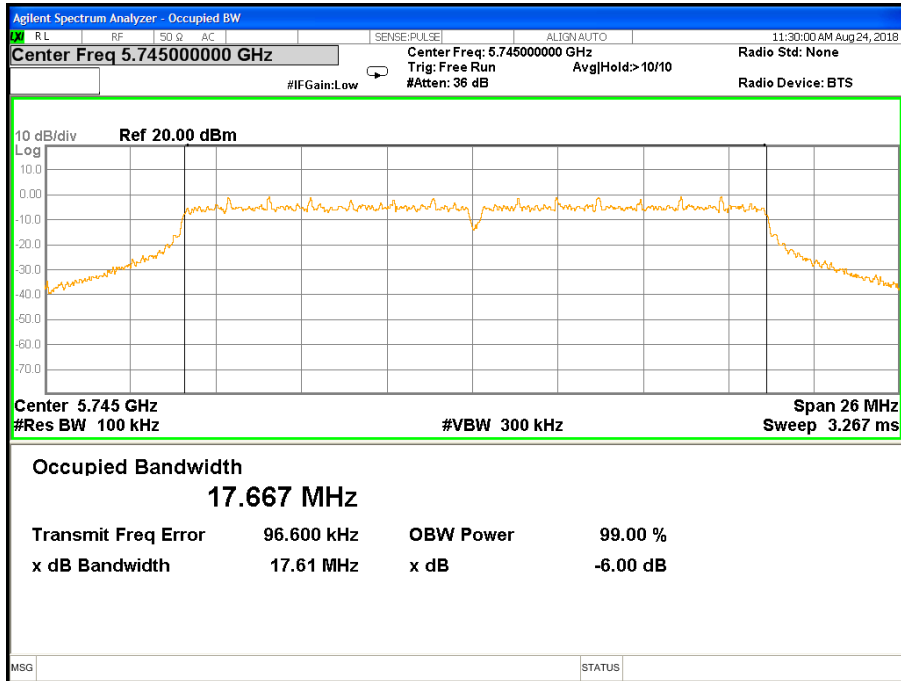

Band IV (5.725-5.850GHz) 802.11ac(HT20) 6 dB Bandwidth

6 dB Bandwidth 802.11ac(HT20) Channel 149