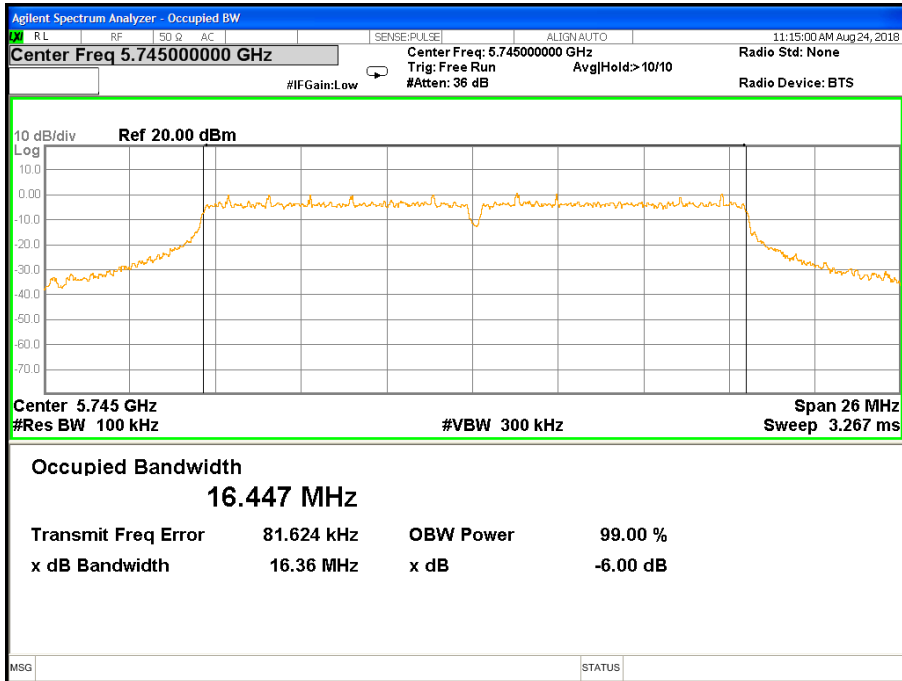

Antenna B

Band IV (5.725-5.850GHz) 802.11a, 6 dB Bandwidth

6 dB Bandwidth 802.11a Channel 149