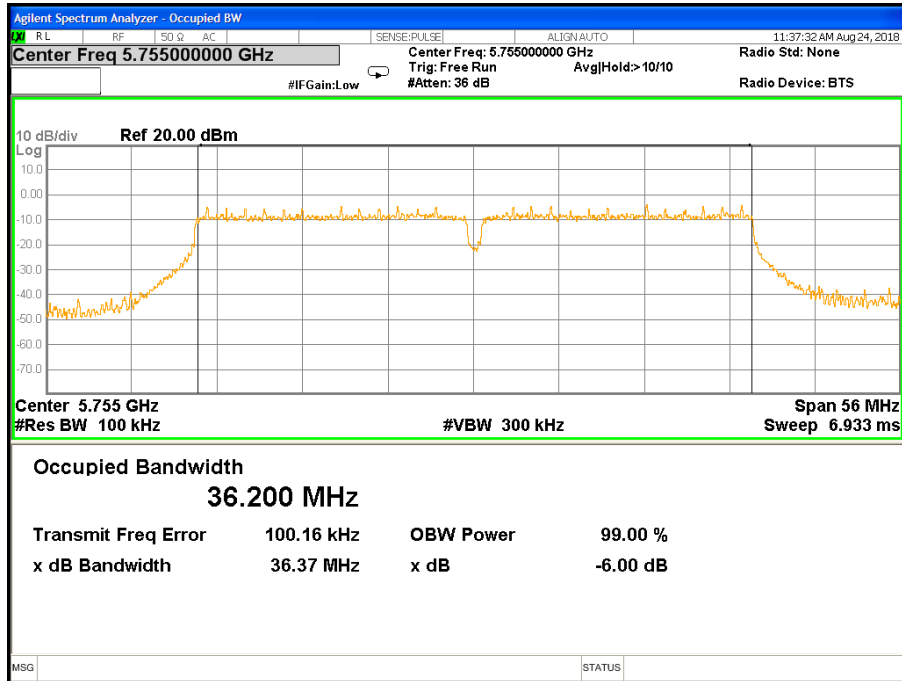

6 dB Bandwidth 802.11n(HT20) Channel 157

6 dB Bandwidth 802.11n(HT20) Channel 165

Band IV (5.725-5.850GHz) 802.11n(HT40) 6 dB Bandwidth 6 dB Bandwidth 802.11n(HT40) Channel 151

6 dB Bandwidth 802.11n(HT40) Channel 159