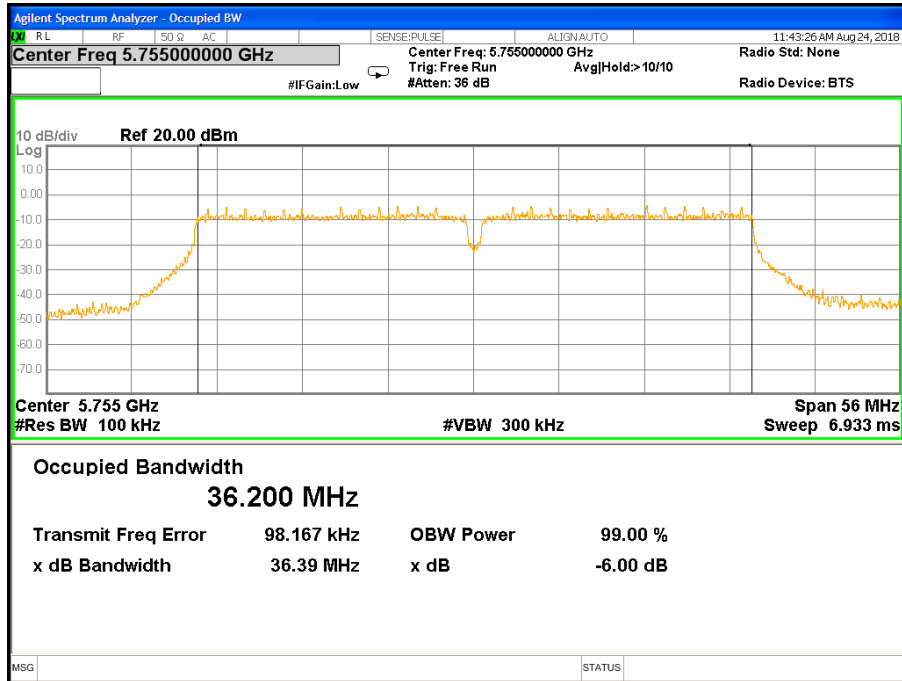

Band IV (5.725-5.850GHz) 802.11ac(HT20) 6 dB Bandwidth

6 dB Bandwidth 802.11ac(HT20) Channel 149

6 dB Bandwidth 802.11ac(HT20) Channel 157

6 dB Bandwidth 802.11ac(HT20) Channel 165

Band IV (5.725-5.850GHz) 802.11ac(HT40) 6 dB Bandwidth 6 dB Bandwidth 802.11ac(HT40) Channel 151