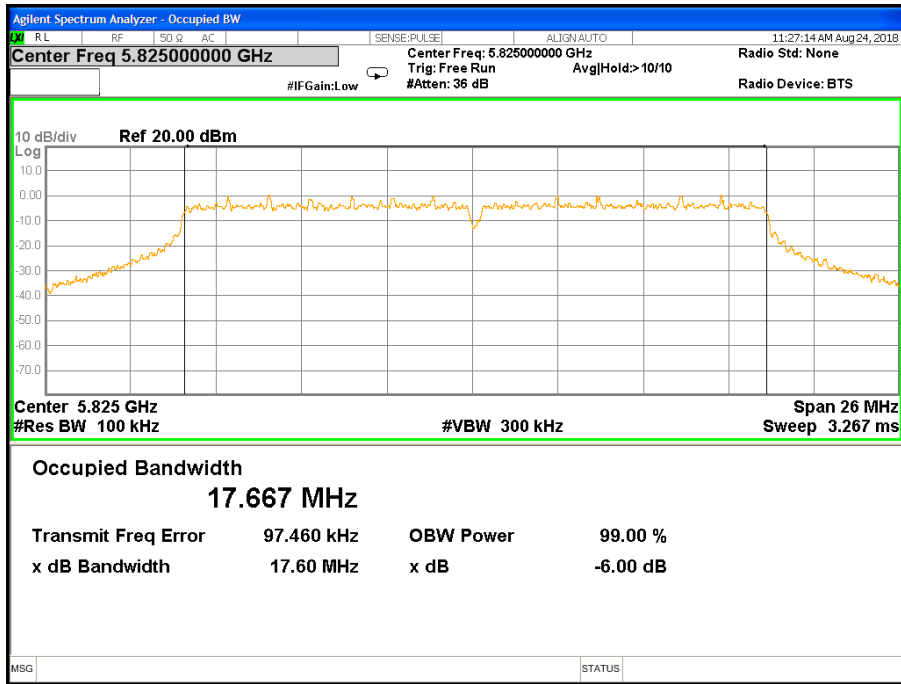

6 dB Bandwidth 802.11n(HT20) Channel 165