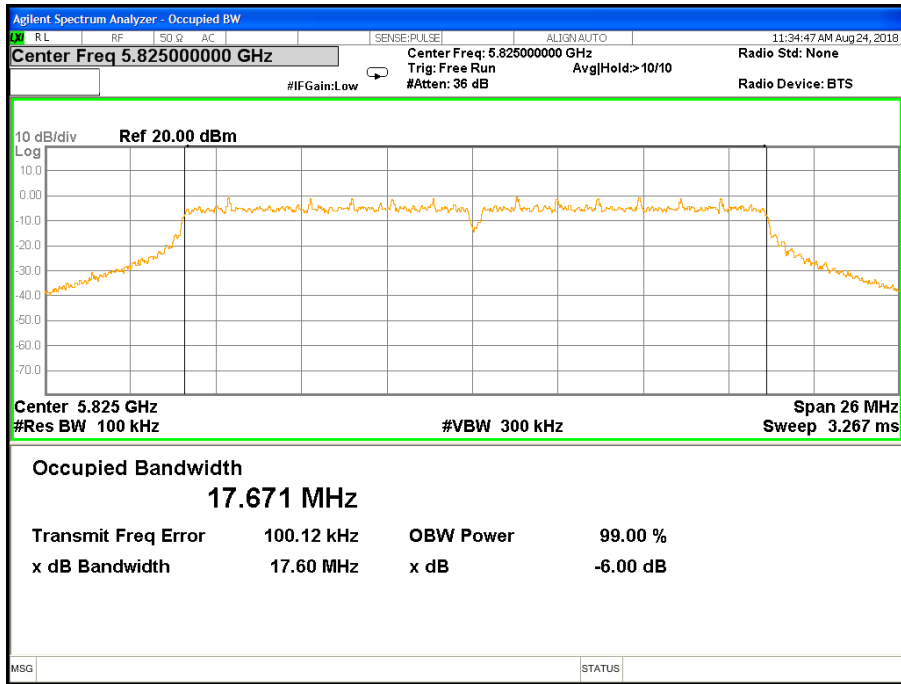

Band IV (5.725-5.850GHz) 802.11ac(HT20) 6 dB Bandwidth

6 dB Bandwidth 802.11ac(HT20) Channel 149

6 dB Bandwidth 802.11ac(HT20) Channel 157

6 dB Bandwidth 802.11ac(HT20) Channel 165

Band IV (5.725-5.850GHz) 802.11ac(HT40) 6 dB Bandwidth 6 dB Bandwidth 802.11ac(HT40) Channel 151