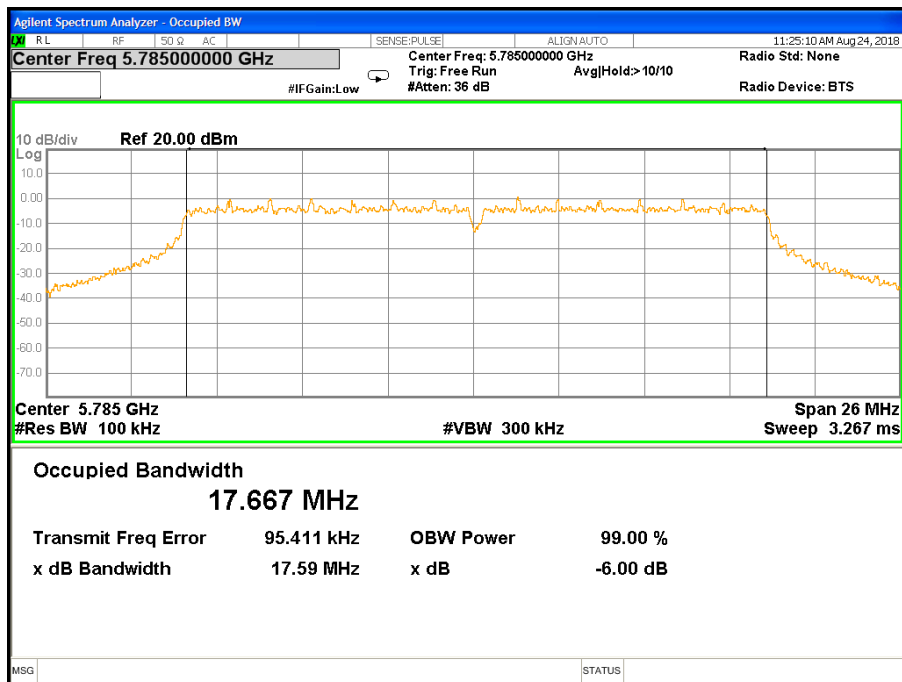

6 dB Bandwidth 802.11n(HT20) Channel 157