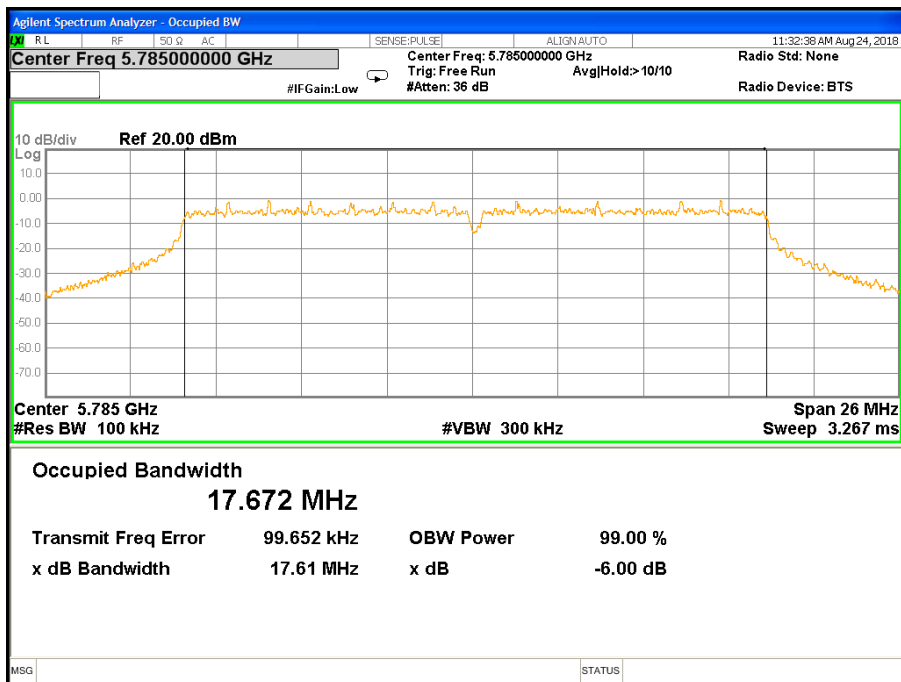

6 dB Bandwidth 802.11ac(HT20) Channel 157