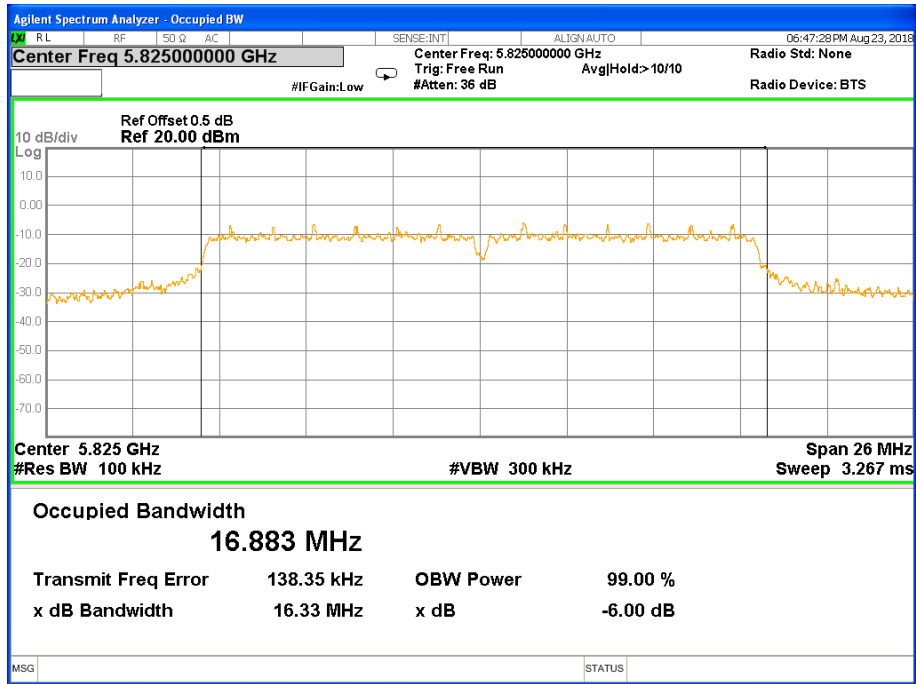

Note: N/A, 26 db bandwidth measurement limit only embodied in the report

Antenna A

Band IV (5.725-5.850GHz) 802.11a, 6 dB Bandwidth

6 dB Bandwidth 802.11a Channel 149

6 dB Bandwidth 802.11a Channel 157

6 dB Bandwidth 802.11a Channel 165