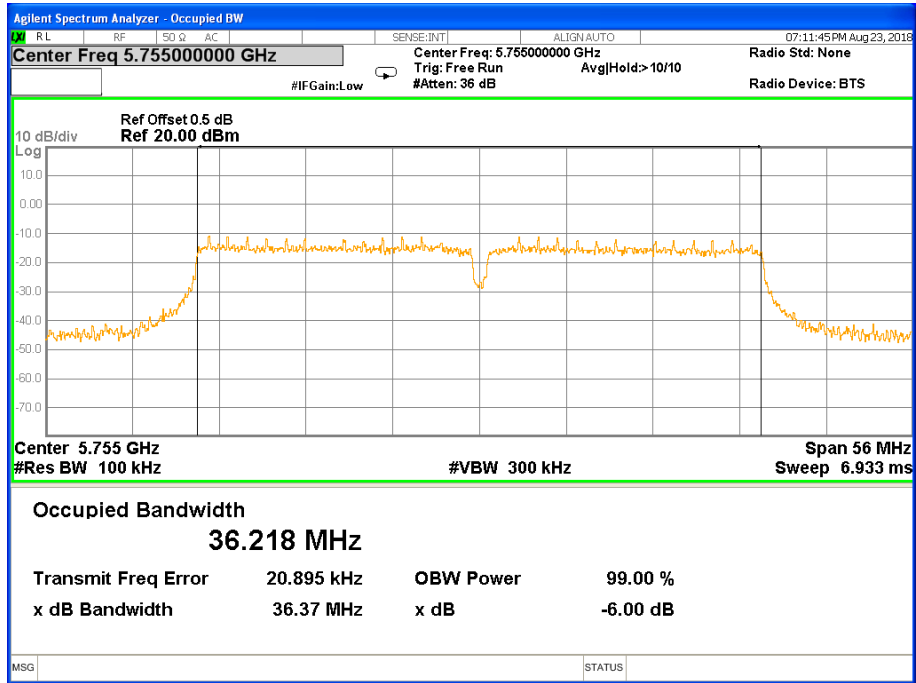

Band IV (5.725-5.850GHz) 802.11ac(HT40) 6 dB Bandwidth

6 dB Bandwidth 802.11ac(HT40) Channel 151