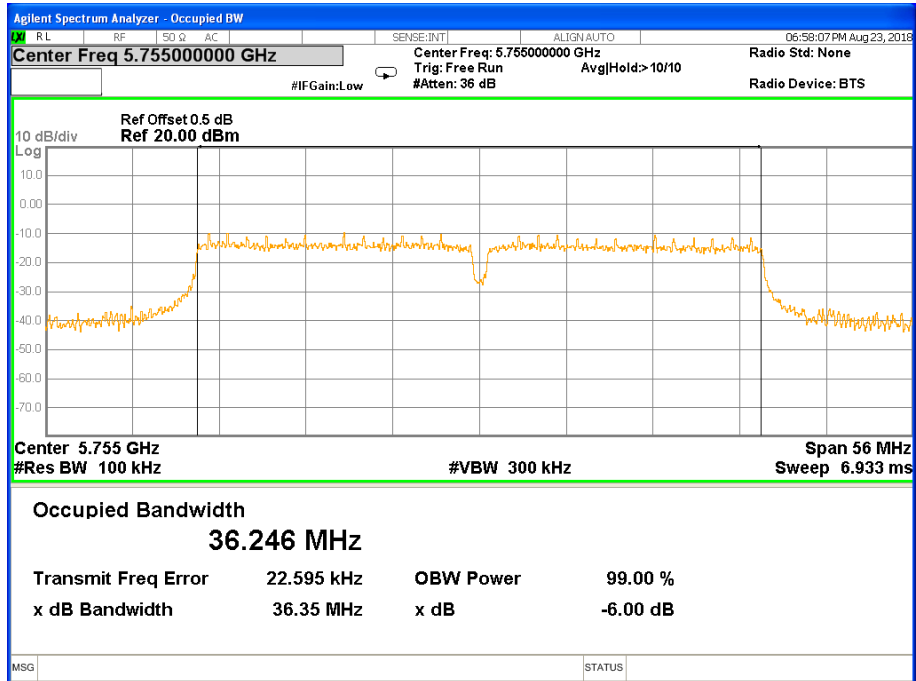

Band IV (5.725-5.850GHz) 802.11n(HT20) 6 dB Bandwidth 6 dB Bandwidth 802.11n(HT20) Channel 149

6 dB Bandwidth 802.11n(HT20) Channel 157

6 dB Bandwidth 802.11n(HT20) Channel 165

Band IV (5.725-5.850GHz) 802.11n(HT40) 6 dB Bandwidth 6 dB Bandwidth 802.11n(HT40) Channel 151