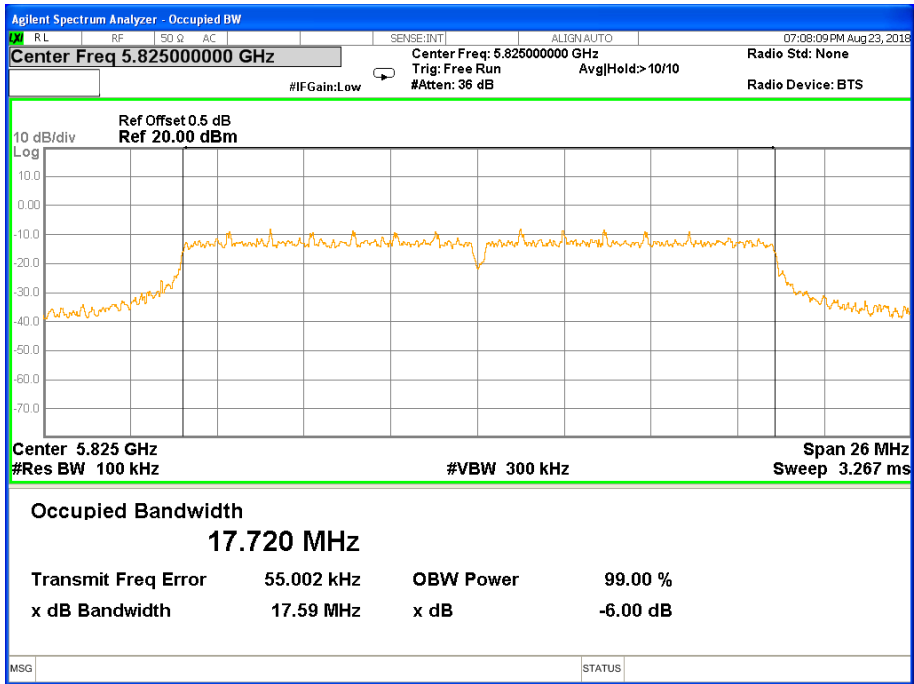

6 dB Bandwidth 802.11n(HT40) Channel 159

Band IV (5.725-5.850GHz) 802.11ac(HT20) 6 dB Bandwidth

6 dB Bandwidth 802.11ac(HT20) Channel 149

6 dB Bandwidth 802.11ac(HT20) Channel 157

6 dB Bandwidth 802.11ac(HT20) Channel 165