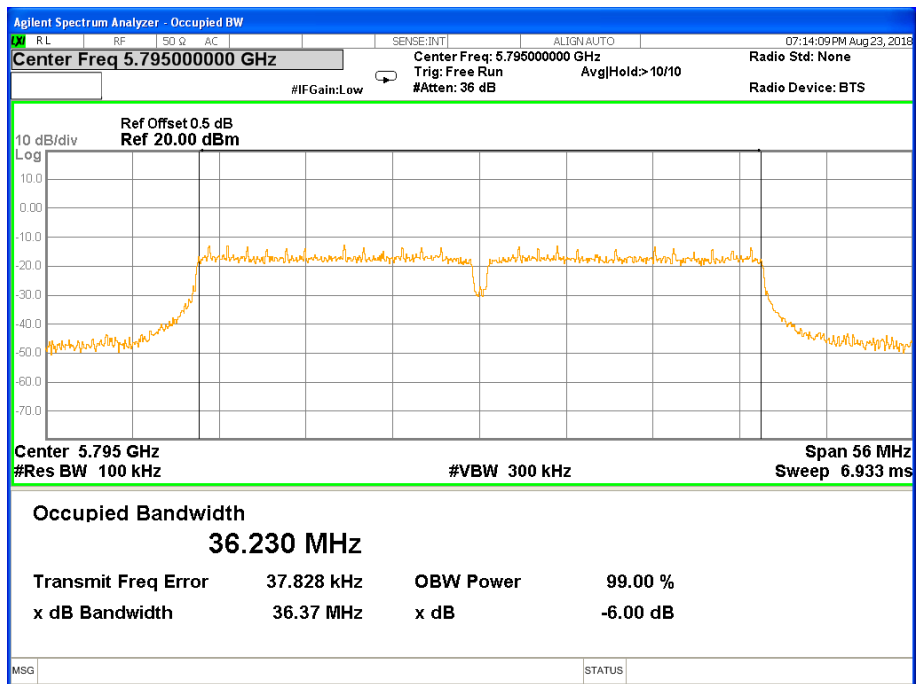

6 dB Bandwidth 802.11ac(HT40) Channel 159