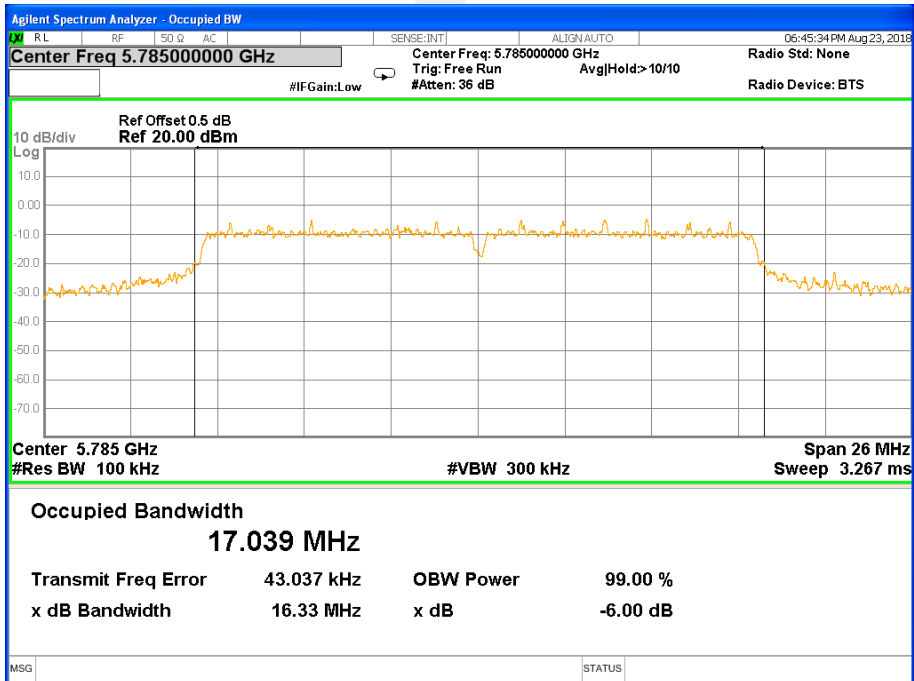

Note: N/A, 26 db bandwidth measurement limit only embodied in the report

Antenna A

Band IV (5.725-5.850GHz) 802.11a, 6 dB Bandwidth

6 dB Bandwidth 802.11a Channel 149

6 dB Bandwidth 802.11a Channel 157

6 dB Bandwidth 802.11a Channel 165