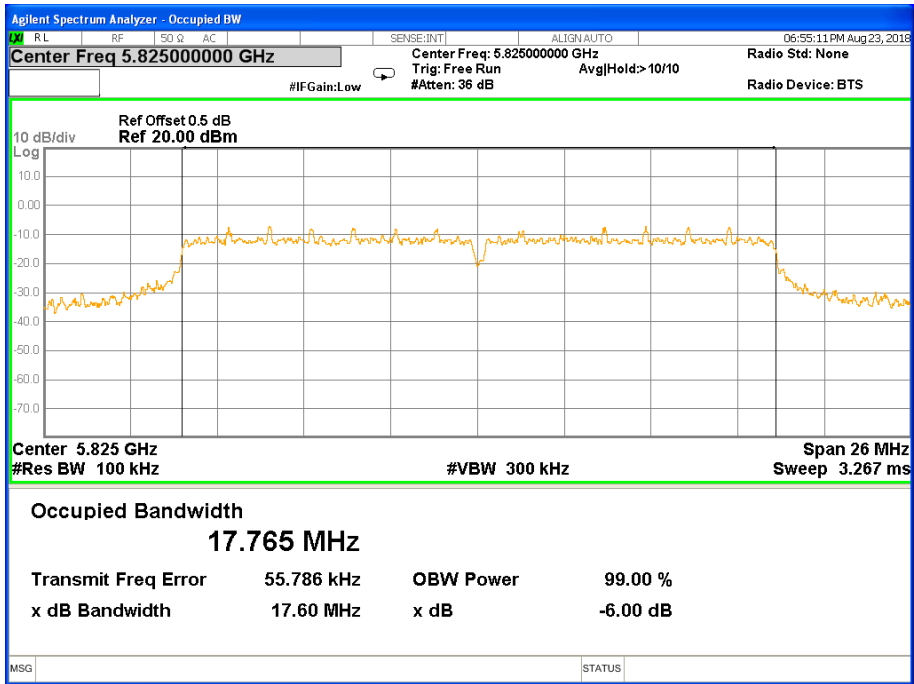

Band IV (5.725-5.850GHz) 802.11n(HT20) 6 dB Bandwidth 6 dB Bandwidth 802.11n(HT20) Channel 149

6 dB Bandwidth 802.11n(HT20) Channel 157

6 dB Bandwidth 802.11n(HT20) Channel 165

Band IV (5.725-5.850GHz) 802.11n(HT40) 6 dB Bandwidth 6 dB Bandwidth 802.11n(HT40) Channel 151