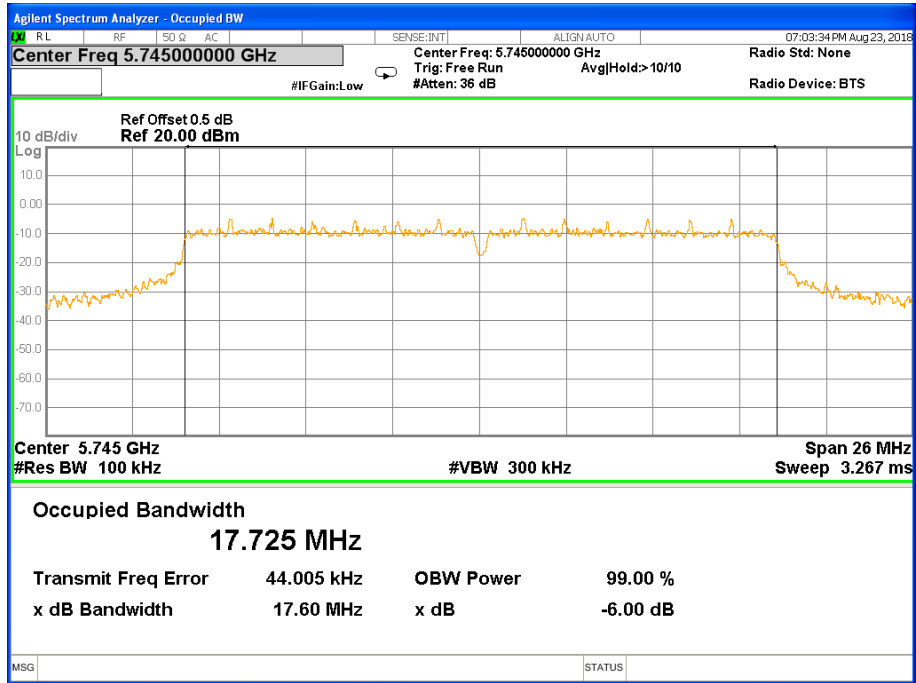

Band IV (5.725-5.850GHz) 802.11ac(HT20) 6 dB Bandwidth

6 dB Bandwidth 802.11ac(HT20) Channel 149