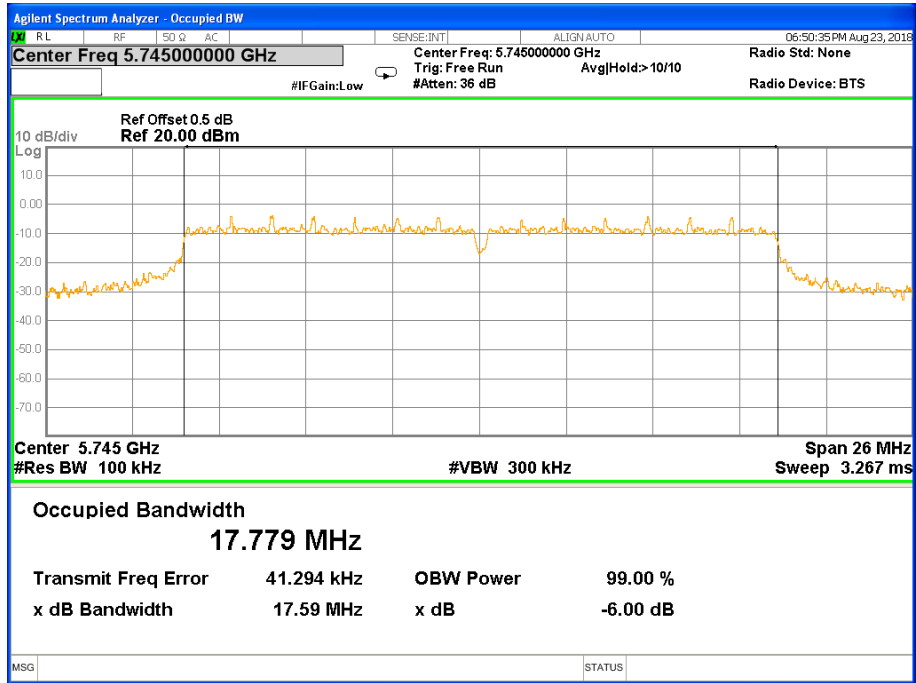

Band IV (5.725-5.850GHz) 802.11n(HT20) 6 dB Bandwidth 6 dB Bandwidth 802.11n(HT20) Channel 149