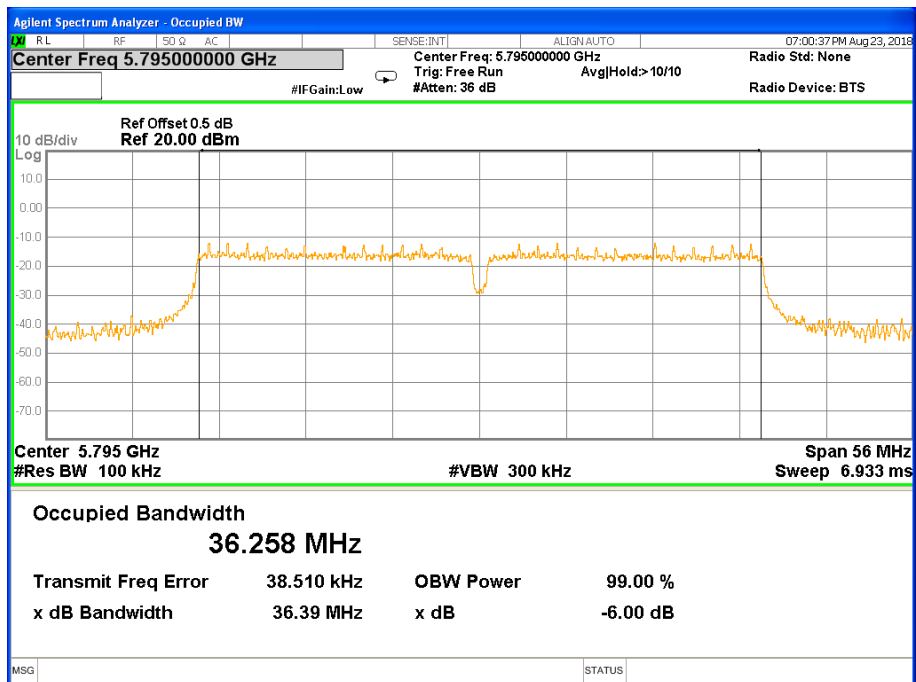

6 dB Bandwidth 802.11n(HT40) Channel 159