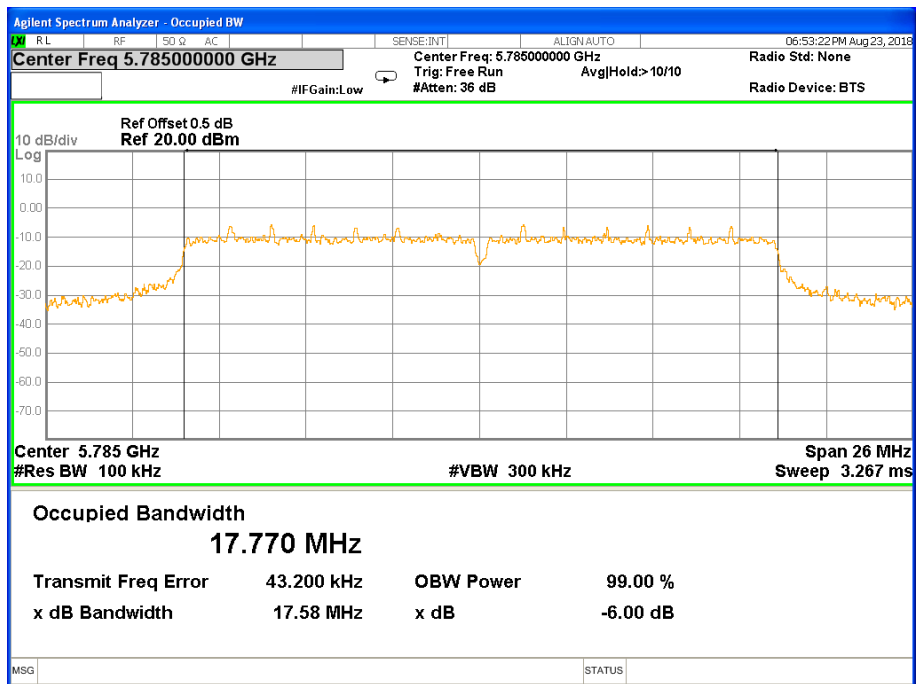

6 dB Bandwidth 802.11n(HT20) Channel 157