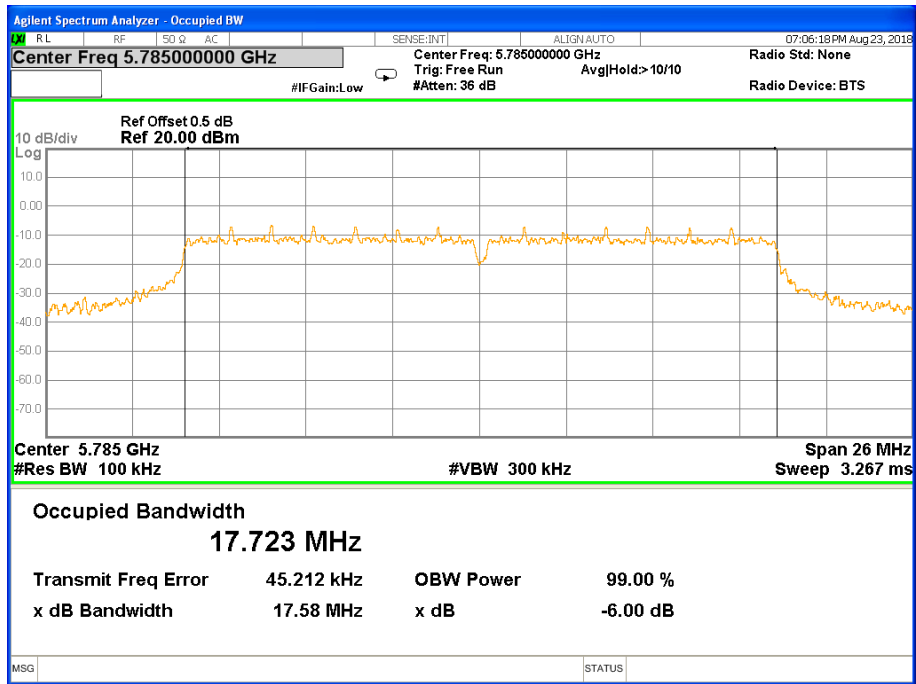

6 dB Bandwidth 802.11n(HT40) Channel 159

Band IV (5.725-5.850GHz) 802.11ac(HT20) 6 dB Bandwidth

6 dB Bandwidth 802.11ac(HT20) Channel 149

6 dB Bandwidth 802.11ac(HT20) Channel 157

6 dB Bandwidth 802.11ac(HT20) Channel 165