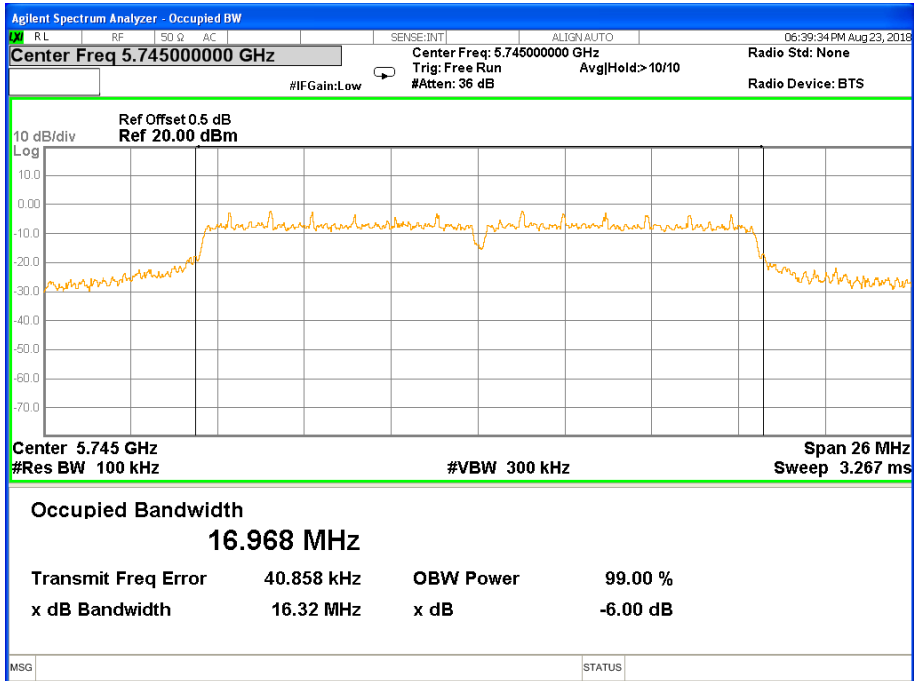

Antenna A

Band IV (5.725-5.850GHz) 802.11a, 6 dB Bandwidth

6 dB Bandwidth 802.11a Channel 149