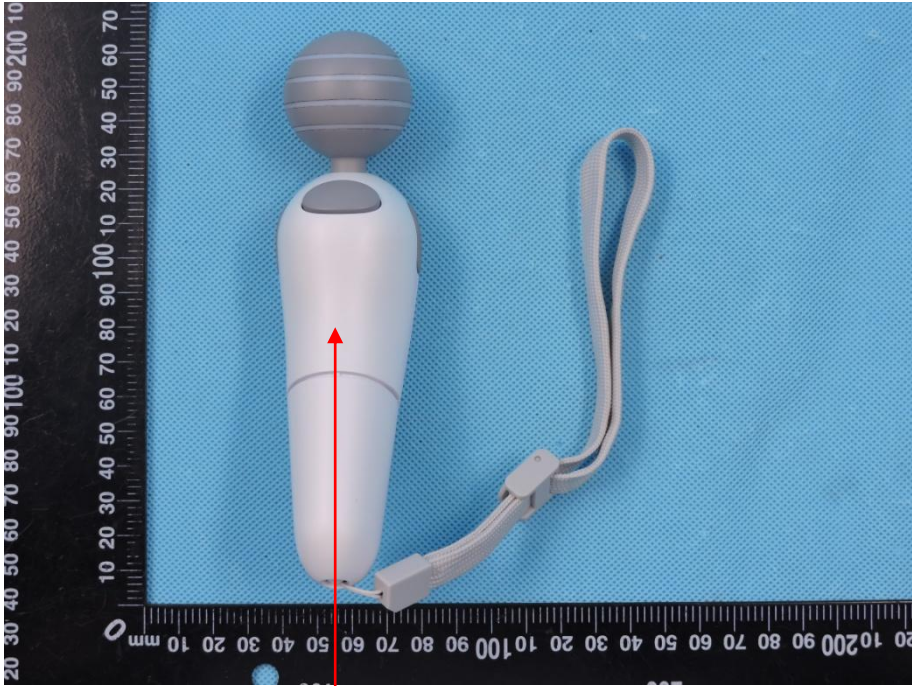

Label

6 DOF Joypad

Model name: Shadow Controller

FCC ID: 2AQYU-SC-HANDLE