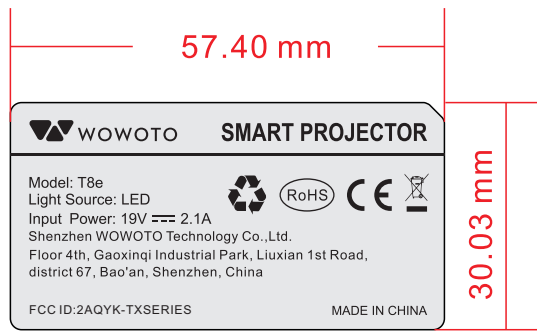

label:

WOWOTO T8e

label location: