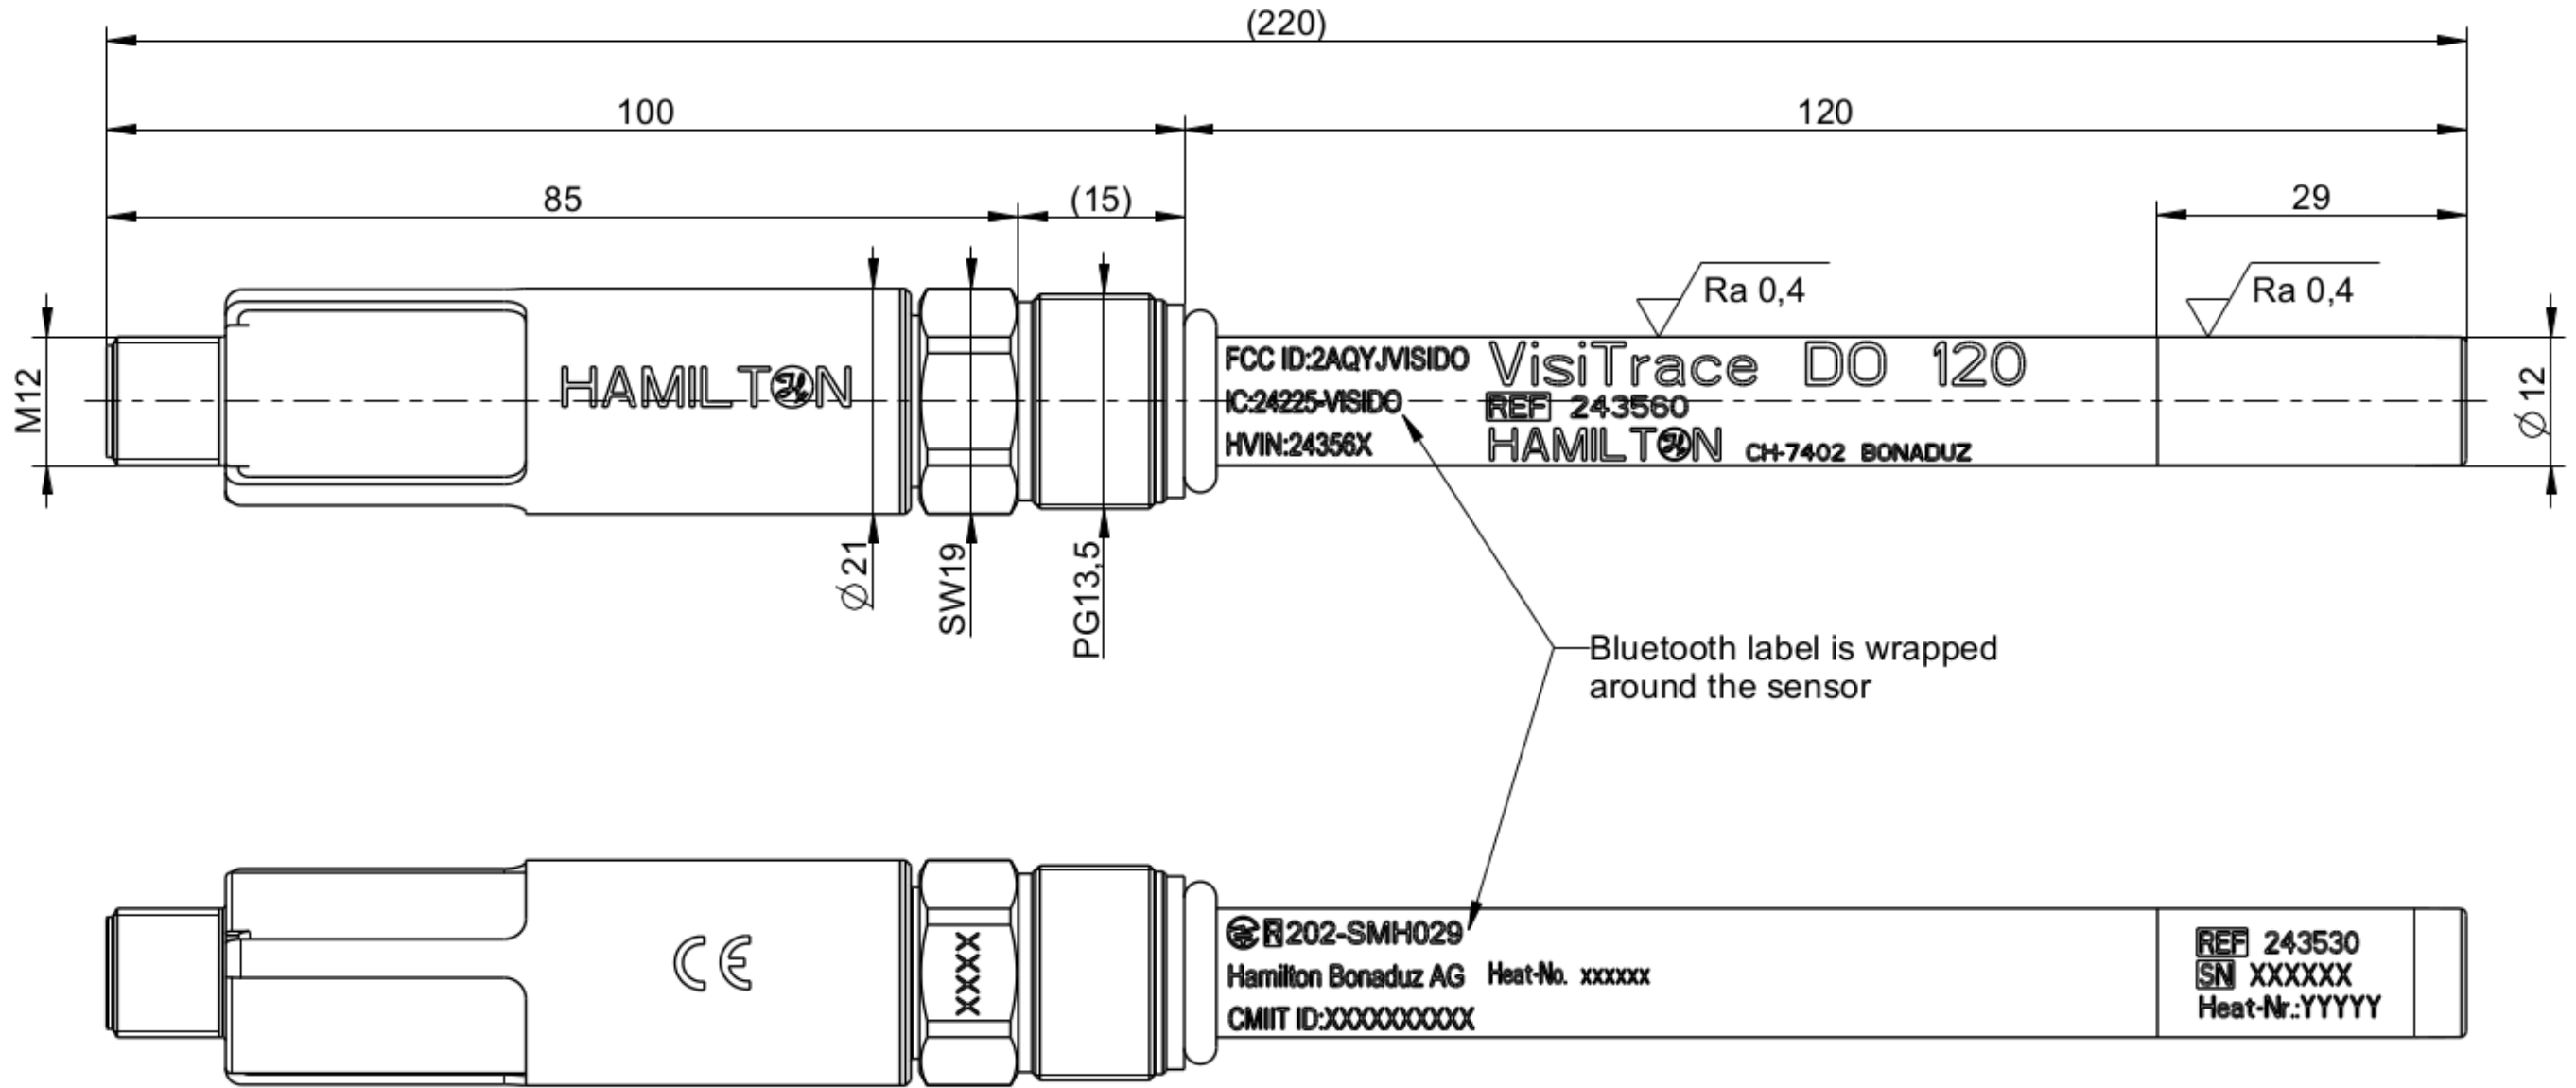

# VisiTrace DO - Label information

Bluetooth label is wrapped around the sensor

Information in this document is valid only for the revision indicated and may be subject to change without notice!  
Dimensions without tolerances are for information purpose only!