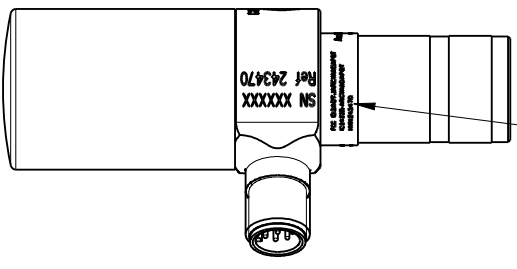

A B C D

1 2 3 4 5 6 7 8

Bluetooth label is wrapped around the product

R 202-SMH028  
Hamilton Bonaduz AG  
CMIIT ID:XXXXXXXXXX

Arc Wi 2G Adapter BT  
ETA NO:xxx-xxx/xxxx

FCC ID:2AQYJARCWIADAPBT  
IC:24225-ARCWIADAPBT  
HVIN:243470

Information in this document is valid only for the revision indicated and may be subject to change without notice!

Dimensions without tolerances are for information purpose only!

<b>Arc Wi 2G Adapter BT</b>	
<b>HAMILTON</b>	
Hamilton Bonaduz AG Via Crusch 8 CH-7402 Bonaduz	