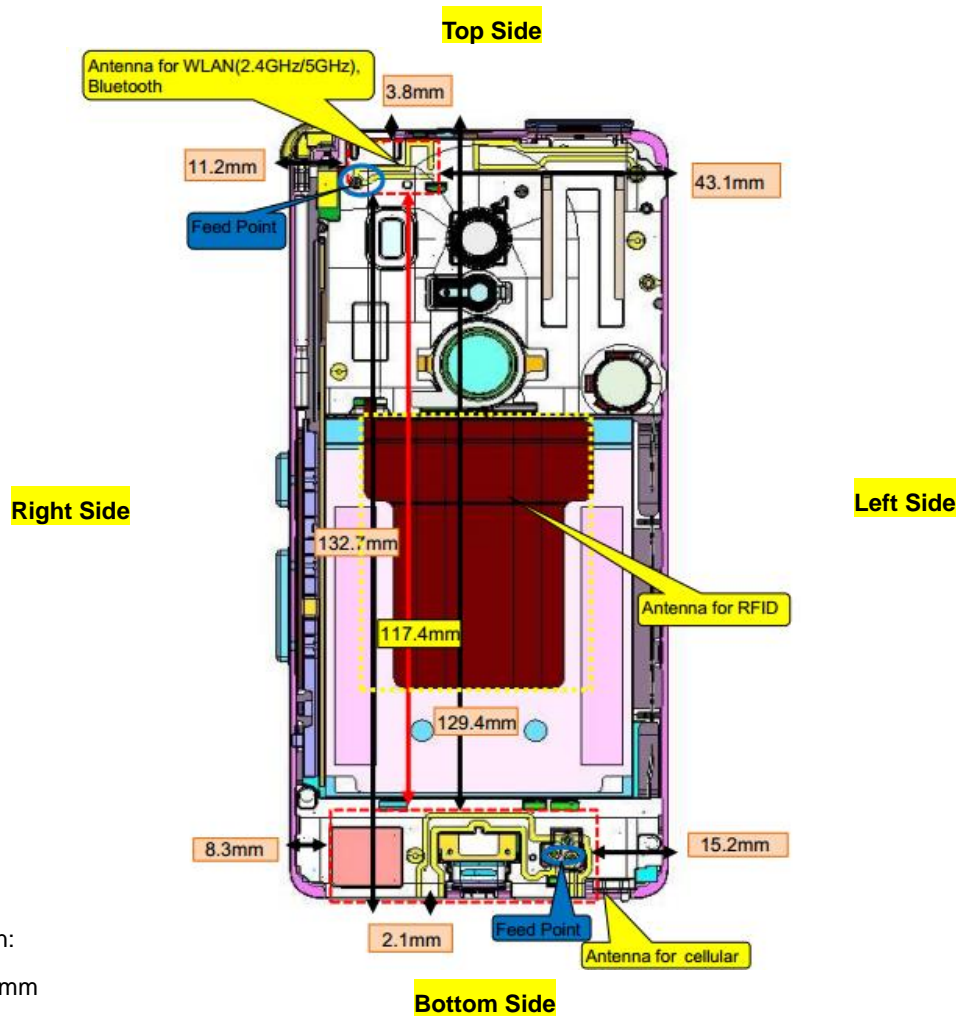

### Appendix D. Antenna Location

EUT dimension:

Length:147.47mm

Width:70.24mm

Overall diagonal dimensions:158.51mm

Display diagonal dimension: 140.2mm

Back View

**Appendix D. SAR Test Setup Photos****Right Cheek****Right Tilted****Left Cheek****Left Tilted**

**Front, Test Separation 10 mm****Back, Test Separation 10 mm****Right Side, Test Separation 10 mm****Left Side, Test Separation 10 mm****Top Side, Test Separation 10 mm****Bottom Side, Test Separation 10 mm**