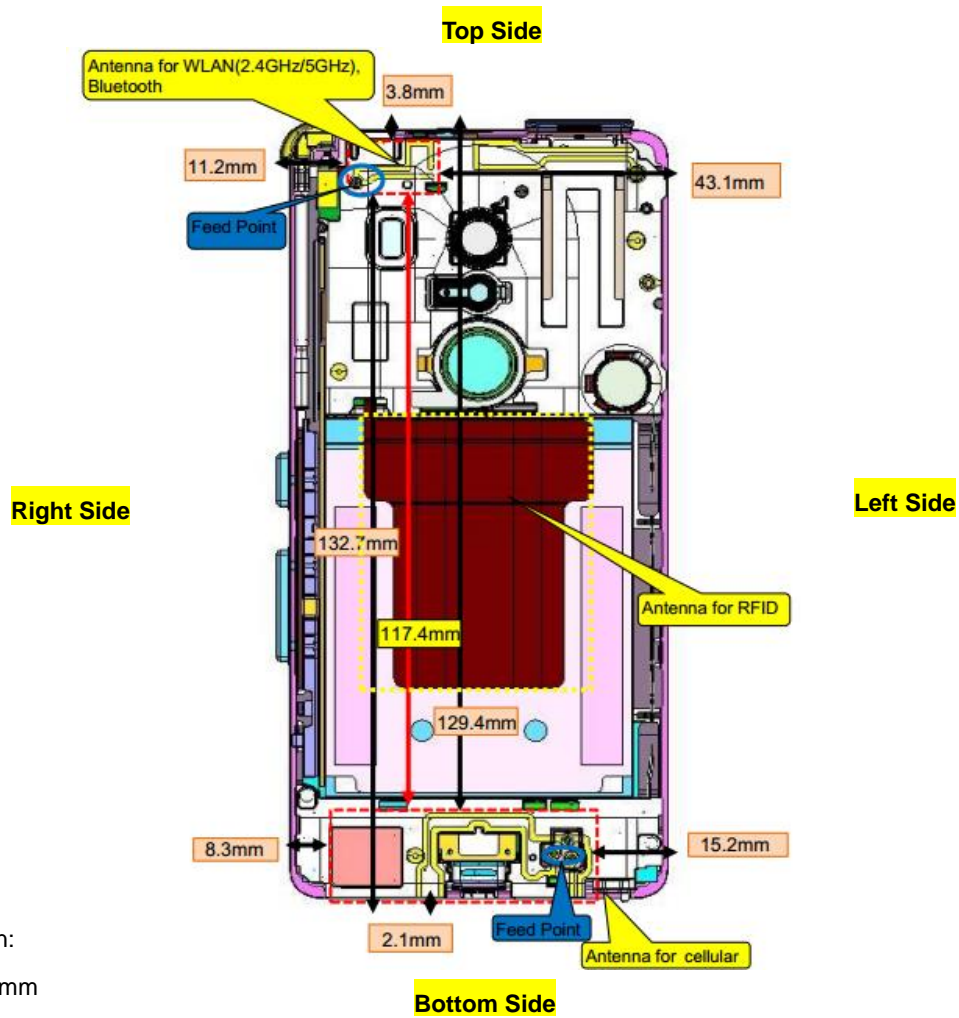

Appendix D. Antenna Location

EUT dimension:

Length:147.47mm

Width:70.24mm

Overall diagonal dimensions:158.51mm

Display diagonal dimension: 140.2mm

Back View

Appendix D. SAR Test Setup Photos**Right Cheek****Right Tilted****Left Cheek****Left Tilted**

Front, Test Separation 10 mm

Back, Test Separation 10 mm

Right Side, Test Separation 10 mm

Left Side, Test Separation 10 mm

Top Side, Test Separation 10 mm

Bottom Side, Test Separation 10 mm