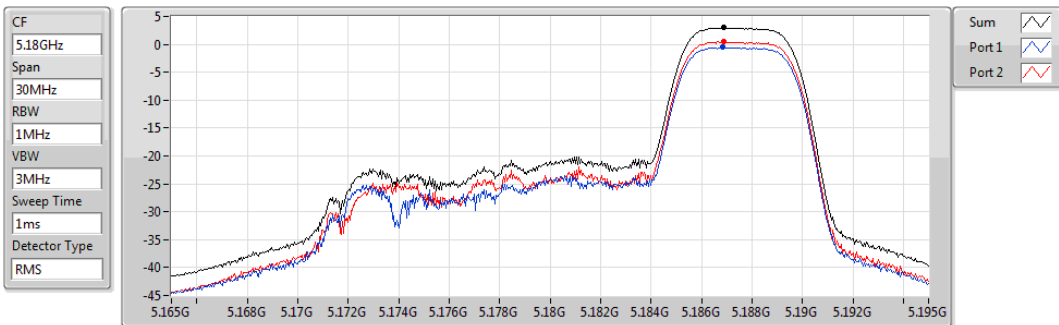

5180MHz

Sum	PD	Port 1	Port 2
(dBm/RBW)	(dBm/RBW)	(dBm/RBW)	(dBm/RBW)
2.95	2.95	-0.53	0.42

802.11ax HEW20_RU52_Index40_Nss1,(MCS0)_2TX

PSD