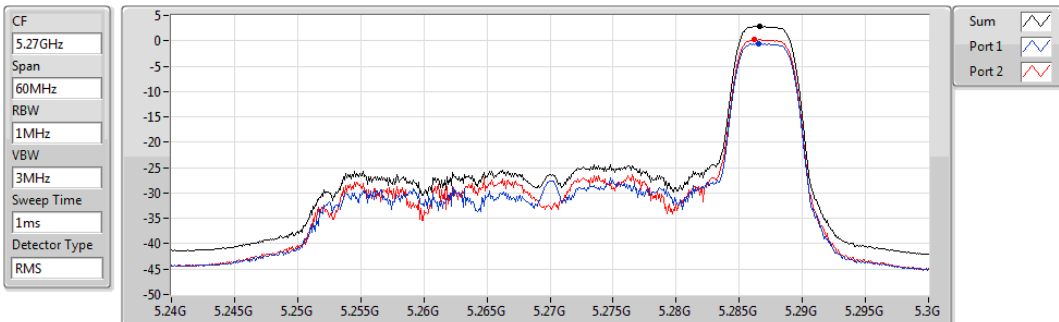

802.11ax HEW40_RU52_Index44_Nss1,(MCS0)_2TX

PSD

5230MHz

Sum	PD	Port 1	Port 2
(dBm/RBW)	(dBm/RBW)	(dBm/RBW)	(dBm/RBW)
2.98	2.98	-0.52	0.51

802.11ax HEW40_RU52_Index44_Nss1,(MCS0)_2TX

PSD

5270MHz

Sum	PD	Port 1	Port 2
(dBm/RBW)	(dBm/RBW)	(dBm/RBW)	(dBm/RBW)
2.88	2.88	-0.52	0.30