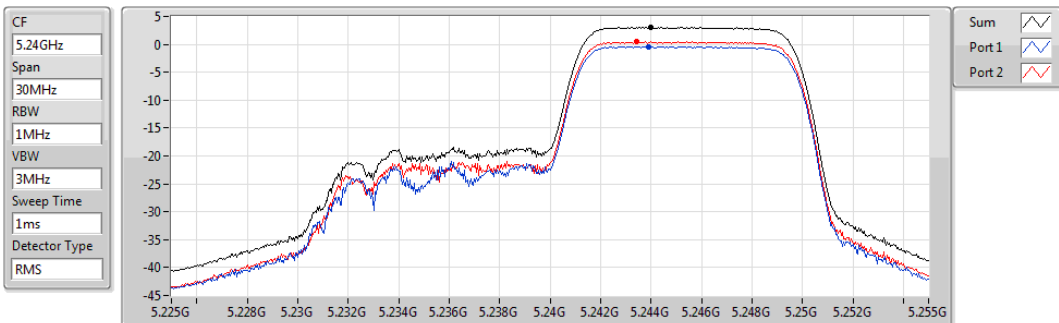

5240MHz

Sum	PD	Port 1	Port 2
(dBm/RBW)	(dBm/RBW)	(dBm/RBW)	(dBm/RBW)
3.05	3.05	-0.39	0.48

802.11ax HEW20_RU106_Index54_Nss1,(MCS0)_2TX

PSD