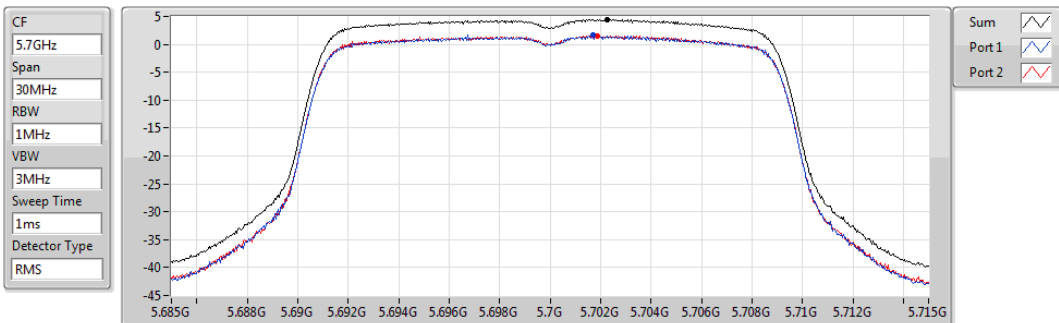

5700MHz

Sum	PD	Port 1	Port 2
(dBm/RBW)	(dBm/RBW)	(dBm/RBW)	(dBm/RBW)
4.48	4.48	1.66	1.58

802.11n HT20_Nss1,(MCS0)_2TX

PSD