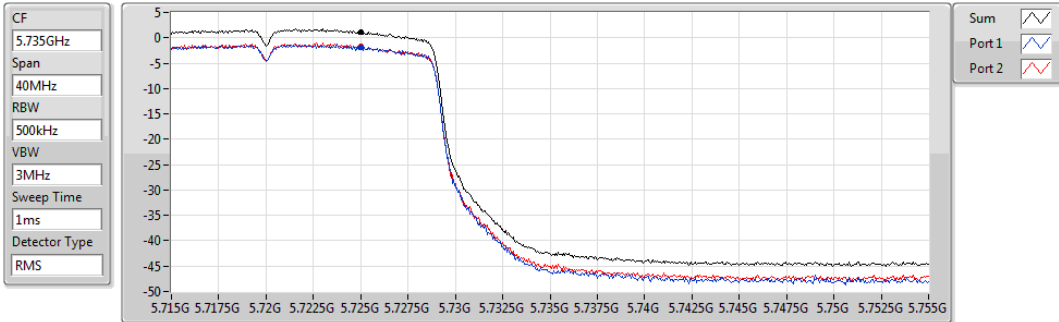

802.11n HT20_Nss1,(MCS0)_2TX

PSD

5720MHz Straddle 5.725-5.85GHz

Sum	PD	Port 1	Port 2
(dBm/RBW)	(dBm/RBW)	(dBm/RBW)	(dBm/RBW)
1.23	1.23	-1.88	-1.68

802.11n HT40_Nss1,(MCS0)_2TX

PSD