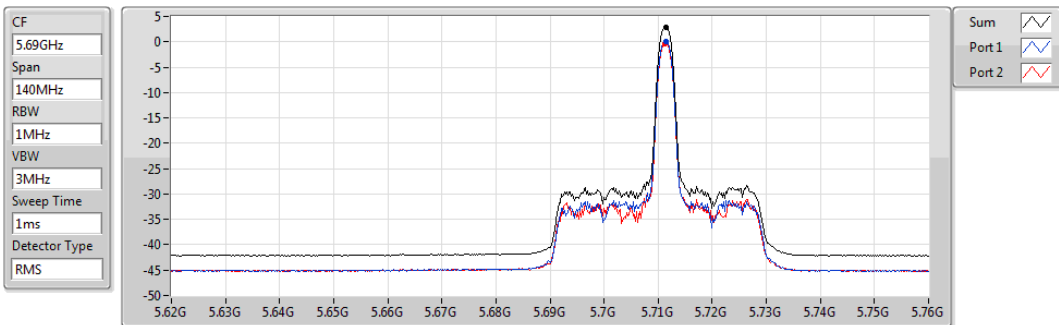

5710MHz Straddle 5.47-5.725GHz

Sum	PD	Port 1	Port 2
(dBm/RBW)	(dBm/RBW)	(dBm/RBW)	(dBm/RBW)
2.88	2.88	0.08	-0.27

802.11ax HEW40_RU26_Index9_Nss1,(MCS0)_2TX

PSD