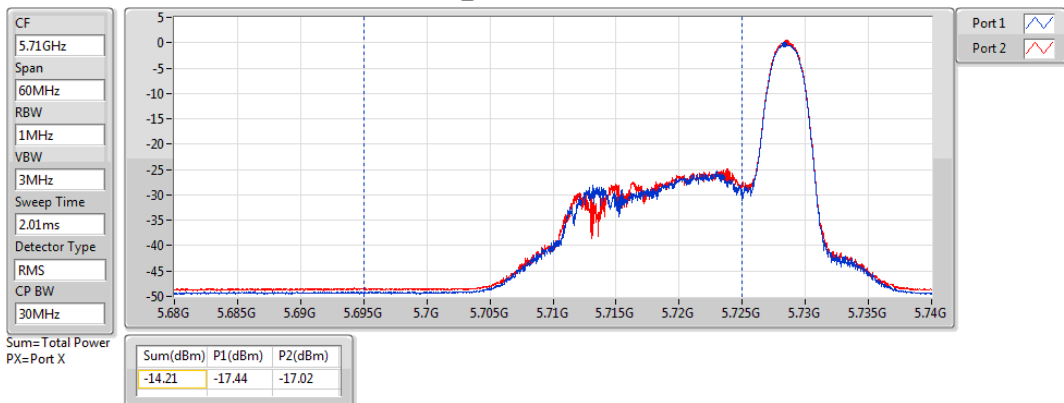

5720MHz Straddle 5.47-5.725GHz_TnomVnom