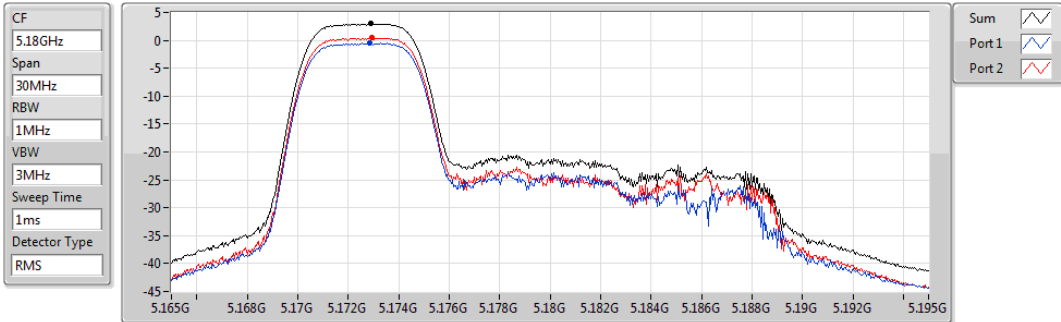

802.11ax HEW20_RU52_Index37_Nss1,(MCS0)_2TX

PSD

5180MHz

Sum	PD	Port 1	Port 2
(dBm/100kHz)	(dBm/100kHz)	(dBm/100kHz)	(dBm/100kHz)
2.98	2.98	-0.53	0.45

802.11ax HEW20_RU52_Index37_Nss1,(MCS0)_2TX

PSD