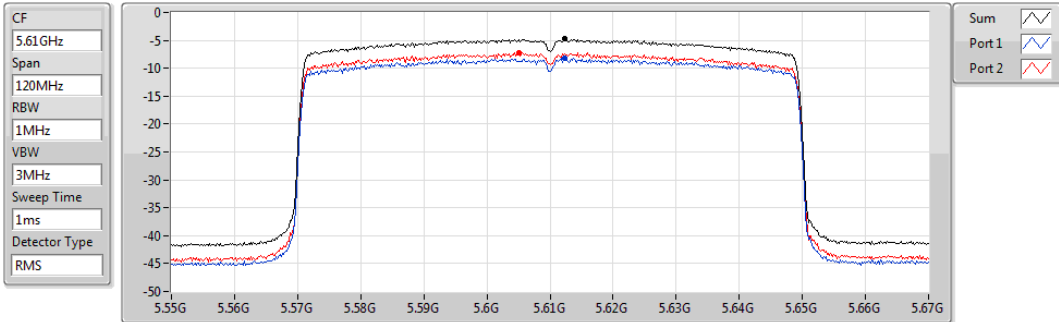

802.11ax HEW80_Nss1,(MCS0)_2TX

PSD

5610MHz

Sum	PD	Port 1	Port 2
(dBm/1MHz)	(dBm/1MHz)	(dBm/1MHz)	(dBm/1MHz)
-4.74	-4.74	-8.12	-7.22