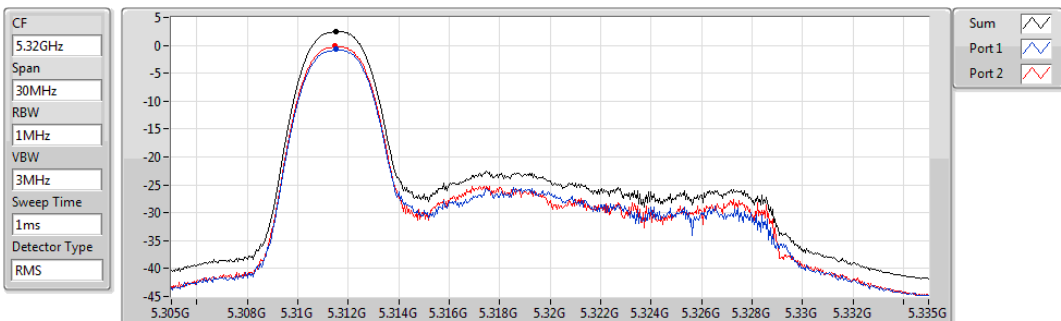

802.11ax HEW20_RU26_Index0_Nss1,(MCS0)_2TX

PSD

5300MHz

Sum	PD	Port 1	Port 2
(dBm/RBW)	(dBm/RBW)	(dBm/RBW)	(dBm/RBW)
2.52	2.52	-0.62	-0.26

802.11ax HEW20_RU26_Index0_Nss1,(MCS0)_2TX

PSD

5320MHz

Sum	PD	Port 1	Port 2
(dBm/RBW)	(dBm/RBW)	(dBm/RBW)	(dBm/RBW)
2.52	2.52	-0.71	-0.16