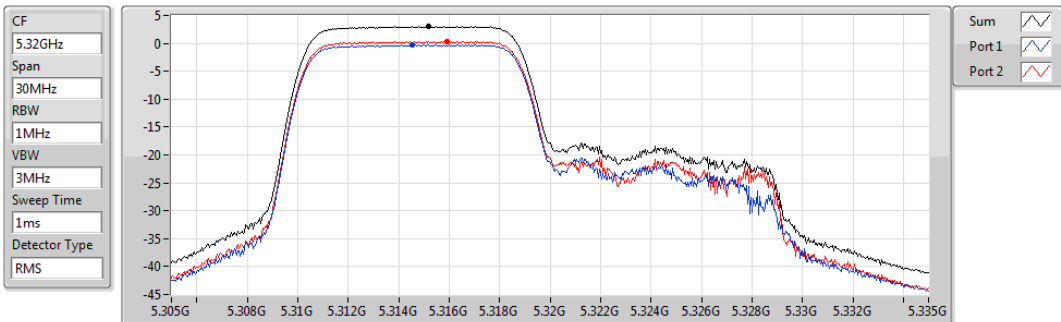

802.11ax HEW20_RU106_Index53_Nss1,(MCS0)_2TX

PSD

5300MHz

Sum	PD	Port 1	Port 2
(dBm/RBW)	(dBm/RBW)	(dBm/RBW)	(dBm/RBW)
3.01	3.01	-0.18	0.30

802.11ax HEW20_RU106_Index53_Nss1,(MCS0)_2TX

PSD

5320MHz

Sum	PD	Port 1	Port 2
(dBm/RBW)	(dBm/RBW)	(dBm/RBW)	(dBm/RBW)
3.02	3.02	-0.23	0.31