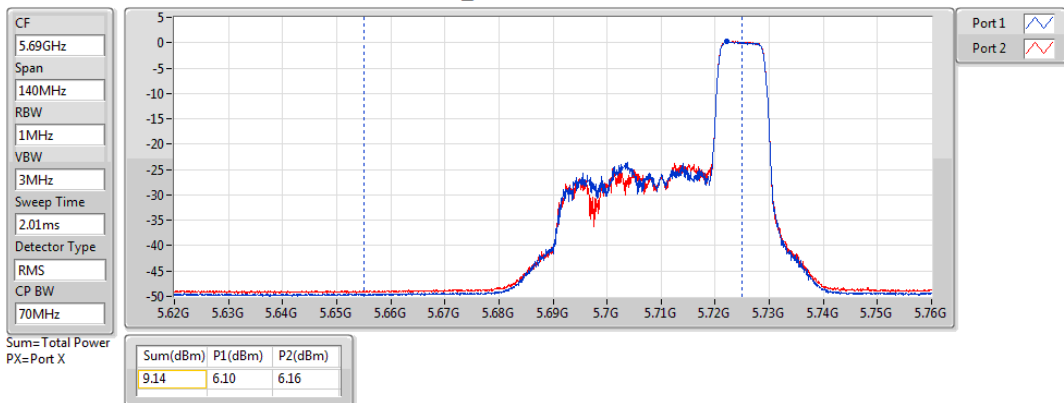

5710MHz Straddle 5.47-5.725GHz_TnomVnom