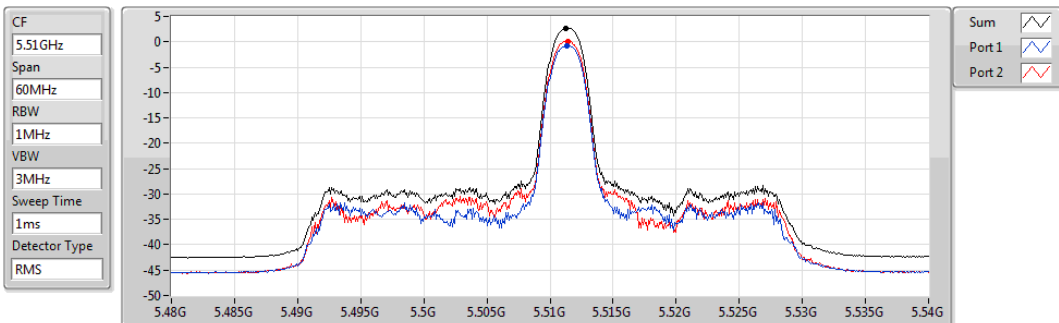

802.11ax HEW40_RU26_Index9_Nss1,(MCS0)_2TX

PSD

5310MHz

Sum	PD	Port 1	Port 2
(dBm/RBW)	(dBm/RBW)	(dBm/RBW)	(dBm/RBW)
2.56	2.56	-0.67	-0.21

802.11ax HEW40_RU26_Index9_Nss1,(MCS0)_2TX

PSD

5510MHz

Sum	PD	Port 1	Port 2
(dBm/RBW)	(dBm/RBW)	(dBm/RBW)	(dBm/RBW)
2.66	2.66	-0.82	0.10