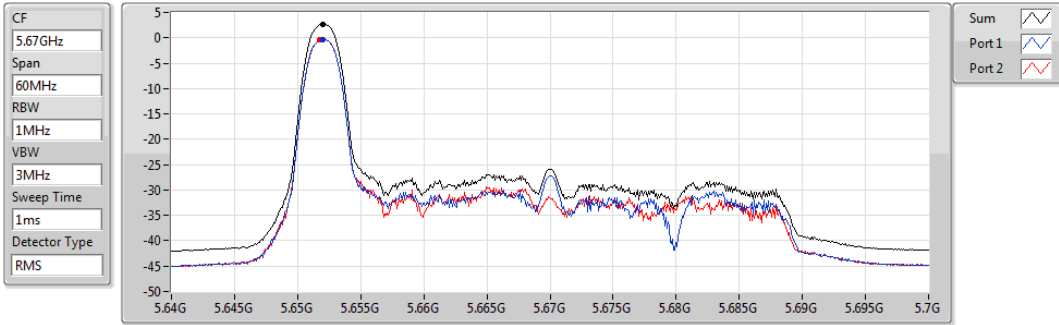

802.11ax HEW40_RU26_Index0_Nss1,(MCS0)_2TX

PSD

5590MHz

Sum	PD	Port 1	Port 2
(dBm/RBW)	(dBm/RBW)	(dBm/RBW)	(dBm/RBW)
2.91	2.91	-0.23	0.08

802.11ax HEW40_RU26_Index0_Nss1,(MCS0)_2TX

PSD

5670MHz

Sum	PD	Port 1	Port 2
(dBm/RBW)	(dBm/RBW)	(dBm/RBW)	(dBm/RBW)
2.64	2.64	-0.31	-0.32