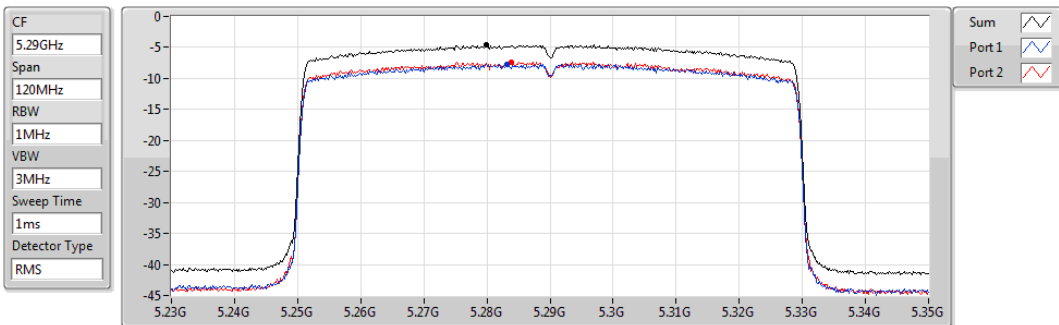

802.11ax HEW80_Nss1,(MCS0)_2TX

PSD

5290MHz

Sum	PD	Port 1	Port 2
(dBm/RBW)	(dBm/RBW)	(dBm/RBW)	(dBm/RBW)
-4.61	-4.61	-7.67	-7.31