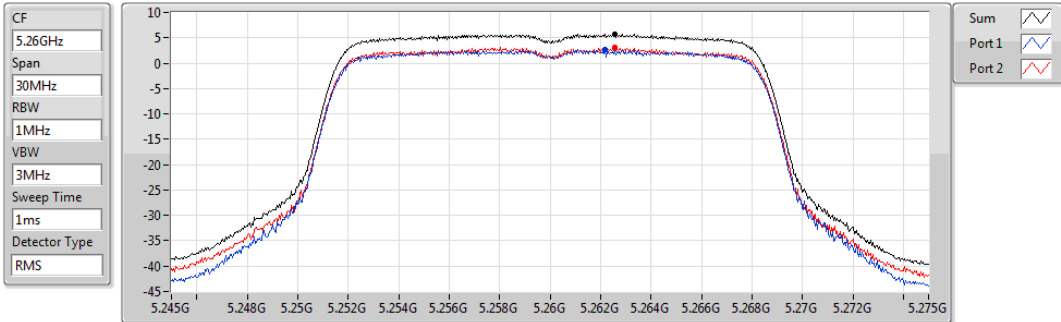

802.11a_Nss1,(6Mbps)_2TX

PSD

5260MHz

Sum	PD	Port 1	Port 2
(dBm/RBW)	(dBm/RBW)	(dBm/RBW)	(dBm/RBW)
5.77	5.77	2.76	3.06