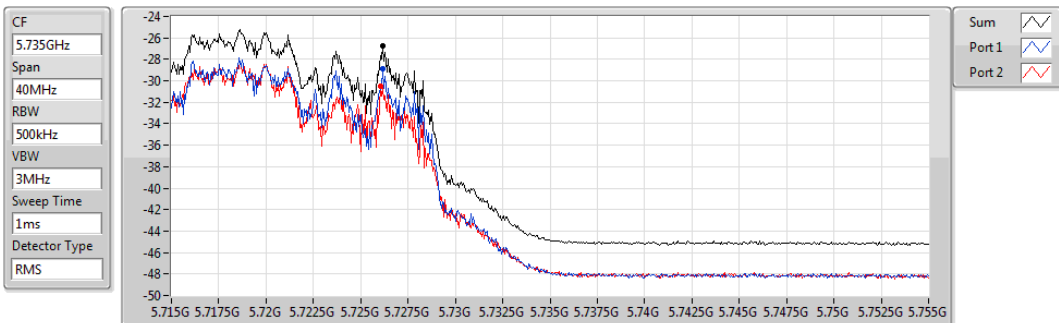

5720MHz Straddle 5.725-5.85GHz

Sum	PD	Port 1	Port 2
(dBm/RBW)	(dBm/RBW)	(dBm/RBW)	(dBm/RBW)
-26.70	-26.70	-28.92	-30.46

802.11ax HEW20_RU26_Index4_Nss1,(MCS0)_2TX

PSD