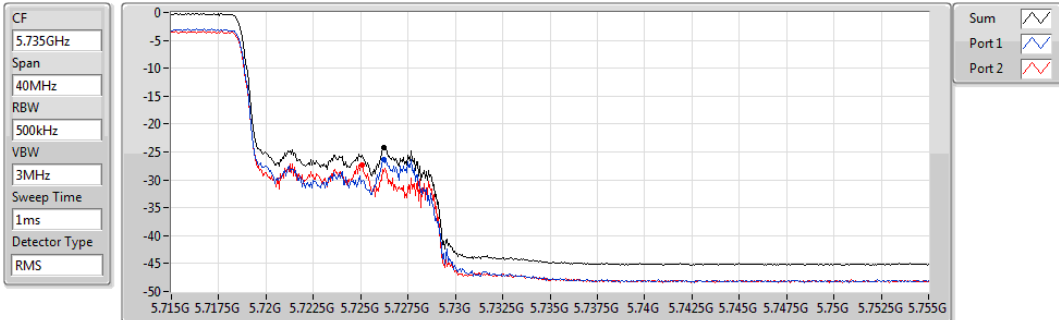

802.11ax HEW20_RU52_Index38_Nss1,(MCS0)_2TX

PSD

5720MHz Straddle 5.725-5.85GHz

Sum	PD	Port 1	Port 2
(dBm/RBW)	(dBm/RBW)	(dBm/RBW)	(dBm/RBW)
-24.27	-24.27	-26.27	-27.42

802.11ax HEW20_RU52_Index40_Nss1,(MCS0)_2TX

PSD