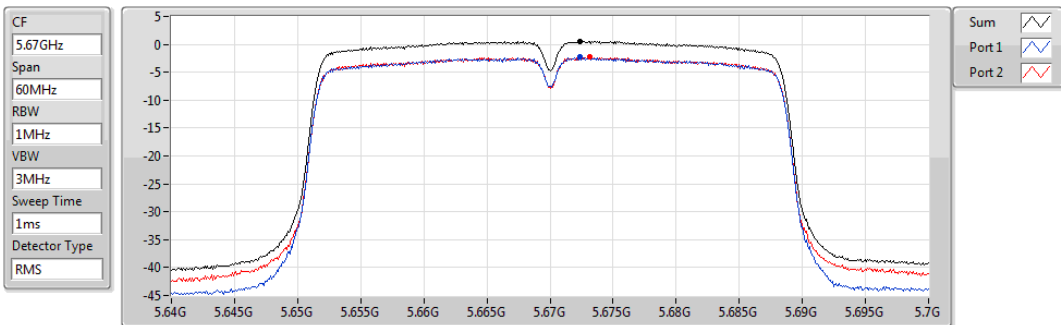

802.11n HT40_Nss1,(MCS0)_2TX

PSD

5590MHz

Sum	PD	Port 1	Port 2
(dBm/RBW)	(dBm/RBW)	(dBm/RBW)	(dBm/RBW)
0.41	0.41	-2.43	-2.40

802.11n HT40_Nss1,(MCS0)_2TX

PSD

5670MHz

Sum	PD	Port 1	Port 2
(dBm/RBW)	(dBm/RBW)	(dBm/RBW)	(dBm/RBW)
0.56	0.56	-2.27	-2.30