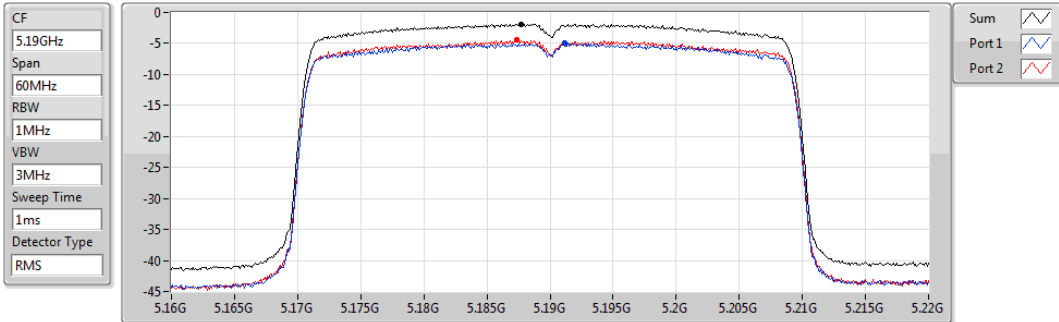

802.11ax HEW40_Nss1,(MCS0)_2TX

PSD

5190MHz

Sum	PD	Port 1	Port 2
(dBm/RBW)	(dBm/RBW)	(dBm/RBW)	(dBm/RBW)
-1.86	-1.86	-4.98	-4.44