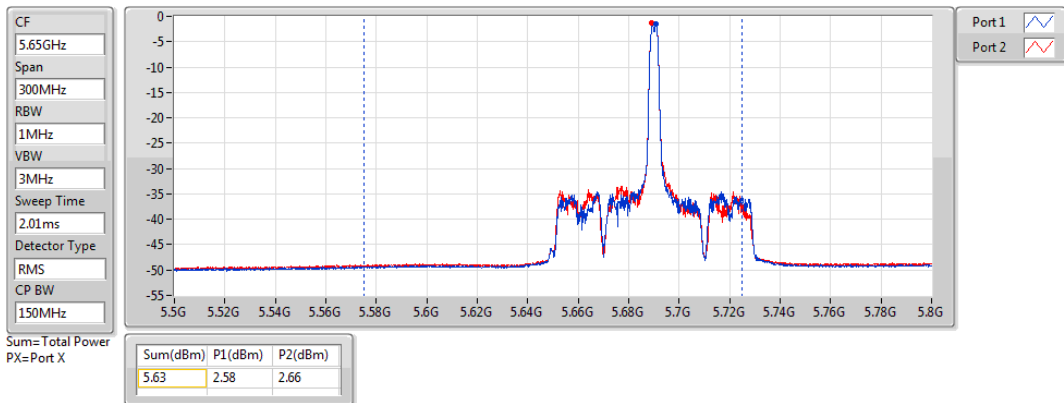

5690MHz Straddle 5.47-5.725GHz_TnomVnom