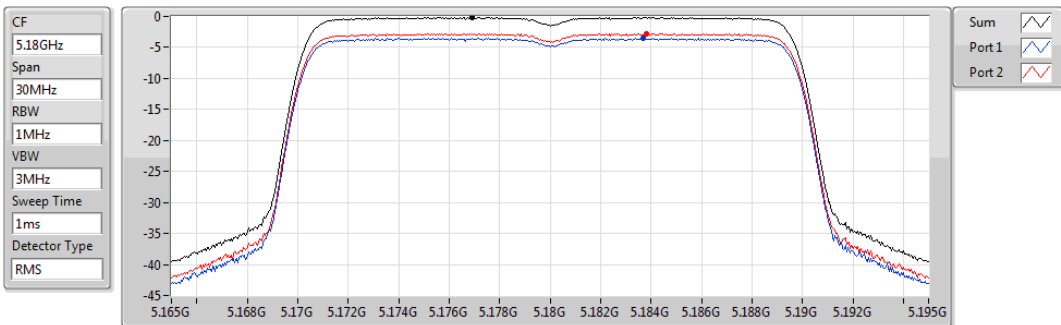

5180MHz

Sum	PD	Port 1	Port 2
(dBm/RBW)	(dBm/RBW)	(dBm/RBW)	(dBm/RBW)
-0.18	-0.18	-3.49	-2.75

802.11ax HEW20_RU242_Index61_Nss1,(MCS0)_2TX

PSD