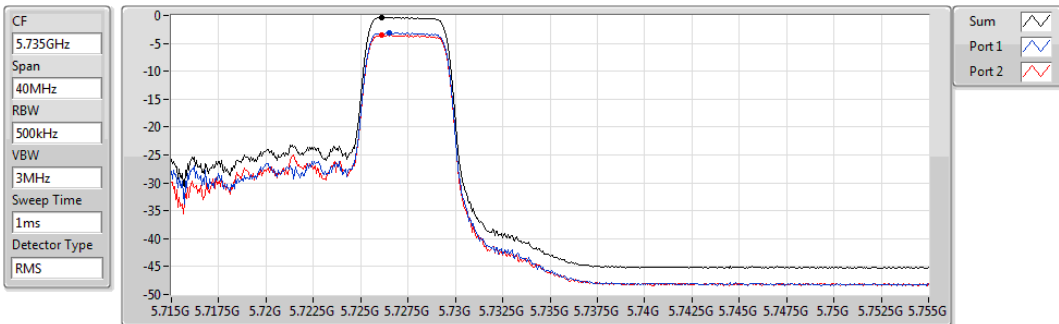

5720MHz Straddle 5.725-5.85GHz

Sum	PD	Port 1	Port 2
(dBm/RBW)	(dBm/RBW)	(dBm/RBW)	(dBm/RBW)
-0.35	-0.35	-3.09	-3.53