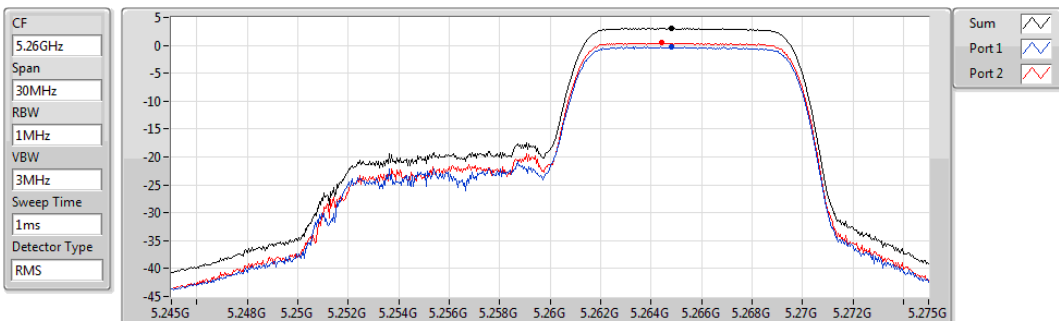

802.11ax HEW20_RU106_Index54_Nss1,(MCS0)_2TX

PSD

5240MHz

Sum	PD	Port 1	Port 2
(dBm/RBW)	(dBm/RBW)	(dBm/RBW)	(dBm/RBW)
3.05	3.05	-0.39	0.48

802.11ax HEW20_RU106_Index54_Nss1,(MCS0)_2TX

PSD

5260MHz

Sum	PD	Port 1	Port 2
(dBm/RBW)	(dBm/RBW)	(dBm/RBW)	(dBm/RBW)
3.05	3.05	-0.30	0.42