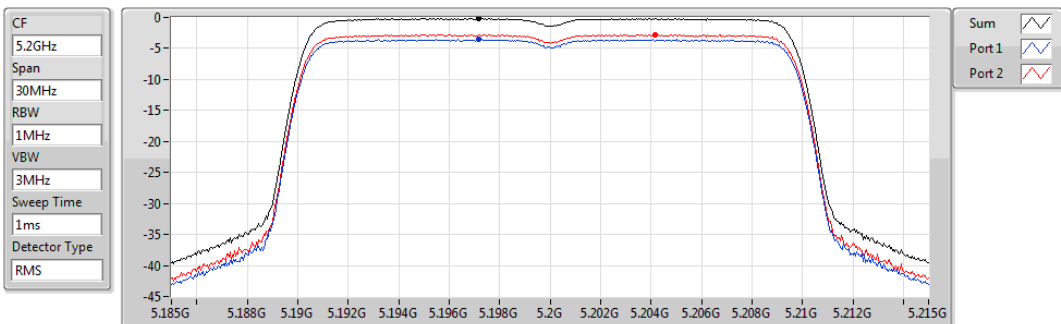

802.11ax HEW20_RU242_Index61_Nss1,(MCS0)_2TX

PSD

5180MHz

Sum	PD	Port 1	Port 2
(dBm/RBW)	(dBm/RBW)	(dBm/RBW)	(dBm/RBW)
-0.18	-0.18	-3.49	-2.75

802.11ax HEW20_RU242_Index61_Nss1,(MCS0)_2TX

PSD

5200MHz

Sum	PD	Port 1	Port 2
(dBm/RBW)	(dBm/RBW)	(dBm/RBW)	(dBm/RBW)
-0.17	-0.17	-3.57	-2.78