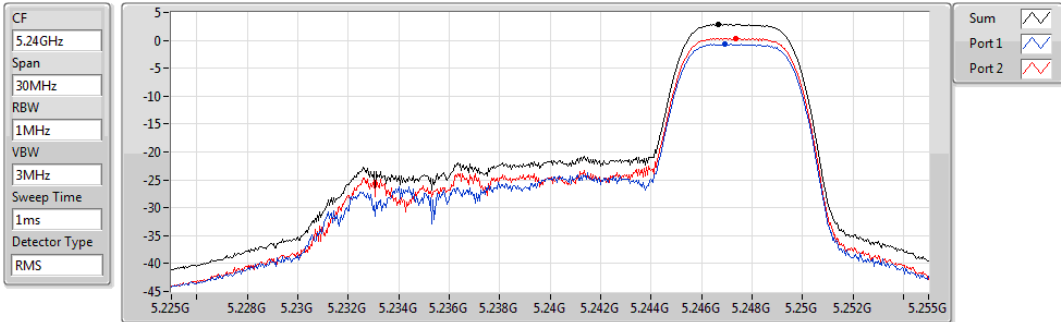

802.11ax HEW20_RU52_Index40_Nss1,(MCS0)_2TX

PSD

5240MHz

Sum	PD	Port 1	Port 2
(dBm/1MHz)	(dBm/1MHz)	(dBm/1MHz)	(dBm/1MHz)
2.83	2.83	-0.70	0.37

802.11ax HEW20_RU52_Index40_Nss1,(MCS0)_2TX

PSD