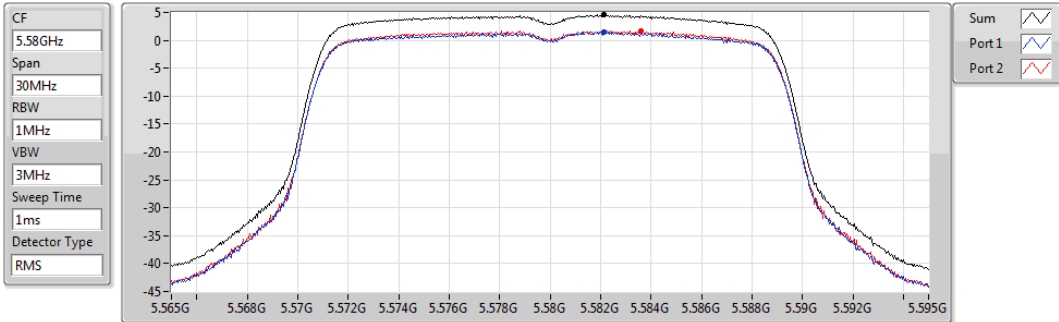

802.11n HT20_Nss1,(MCS0)_2TX

PSD

5500MHz

Sum	PD	Port 1	Port 2
(dBm/RBW)	(dBm/RBW)	(dBm/RBW)	(dBm/RBW)
4.54	4.54	1.50	1.91

802.11n HT20_Nss1,(MCS0)_2TX

PSD

5580MHz

Sum	PD	Port 1	Port 2
(dBm/RBW)	(dBm/RBW)	(dBm/RBW)	(dBm/RBW)
4.55	4.55	1.54	1.71