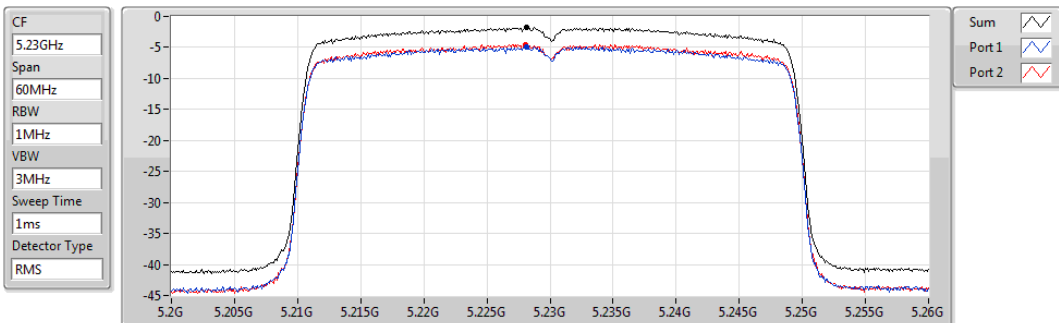

802.11ax HEW40_Nss1,(MCS0)_2TX

PSD

5230MHz

Sum	PD	Port 1	Port 2
(dBm/RBW)	(dBm/RBW)	(dBm/RBW)	(dBm/RBW)
-1.78	-1.78	-4.84	-4.50