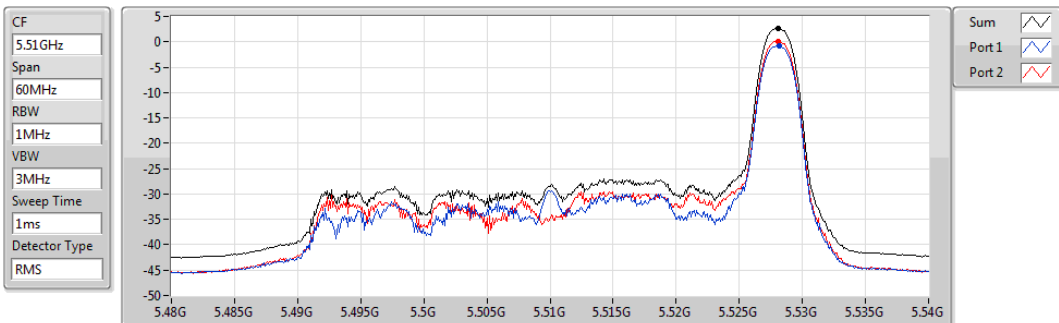

802.11ax HEW40_RU26_Index17_Nss1,(MCS0)_2TX

PSD

5310MHz

Sum	PD	Port 1	Port 2
(dBm/RBW)	(dBm/RBW)	(dBm/RBW)	(dBm/RBW)
2.98	2.98	-0.32	0.24

802.11ax HEW40_RU26_Index17_Nss1,(MCS0)_2TX

PSD

5510MHz

Sum	PD	Port 1	Port 2
(dBm/RBW)	(dBm/RBW)	(dBm/RBW)	(dBm/RBW)
2.60	2.60	-0.81	-0.01