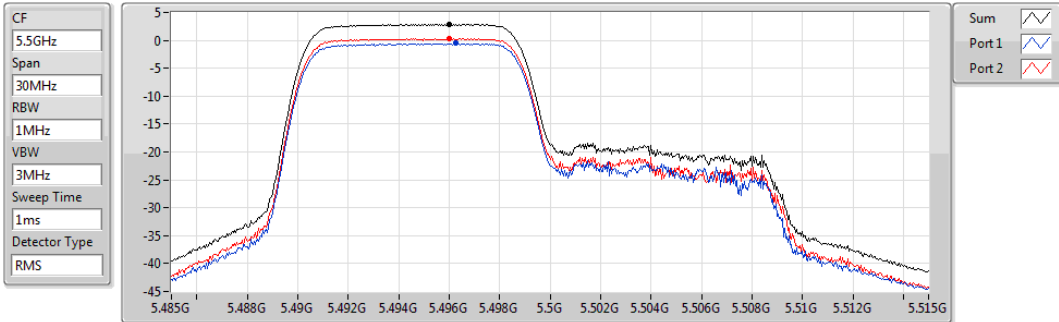

802.11ax HEW20_RU106_Index53_Nss1,(MCS0)_2TX

PSD

5500MHz

Sum	PD	Port 1	Port 2
(dBm/1MHz)	(dBm/1MHz)	(dBm/1MHz)	(dBm/1MHz)
2.86	2.86	-0.53	0.30

802.11ax HEW20_RU106_Index53_Nss1,(MCS0)_2TX

PSD