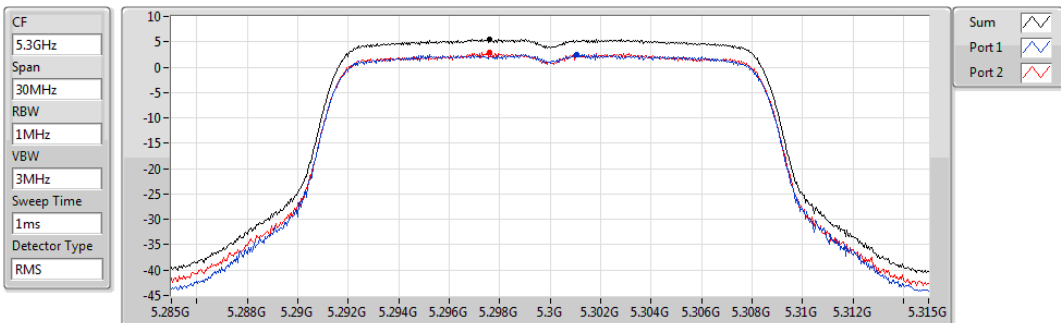

802.11a_Nss1,(6Mbps)_2TX

PSD

5260MHz

Sum	PD	Port 1	Port 2
(dBm/RBW)	(dBm/RBW)	(dBm/RBW)	(dBm/RBW)
5.77	5.77	2.76	3.06

802.11a_Nss1,(6Mbps)_2TX

PSD

5300MHz

Sum	PD	Port 1	Port 2
(dBm/RBW)	(dBm/RBW)	(dBm/RBW)	(dBm/RBW)
5.58	5.58	2.52	2.98