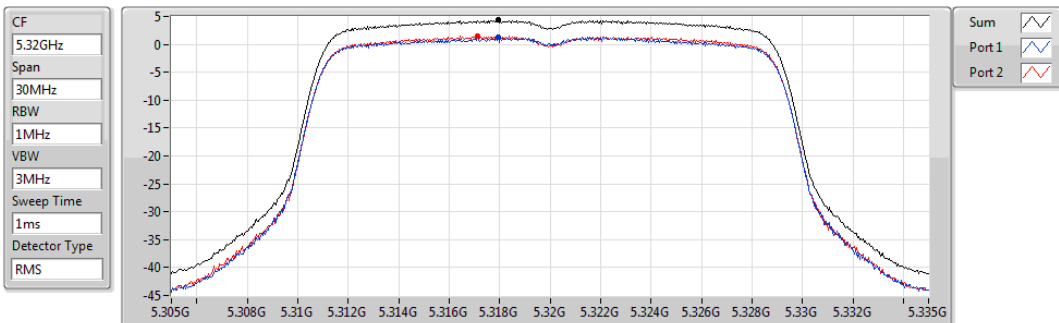

802.11n HT20_Nss1,(MCS0)_2TX

PSD

5300MHz

Sum	PD	Port 1	Port 2
(dBm/RBW)	(dBm/RBW)	(dBm/RBW)	(dBm/RBW)
4.21	4.21	1.24	1.32

802.11n HT20_Nss1,(MCS0)_2TX

PSD

5320MHz

Sum	PD	Port 1	Port 2
(dBm/RBW)	(dBm/RBW)	(dBm/RBW)	(dBm/RBW)
4.35	4.35	1.33	1.45