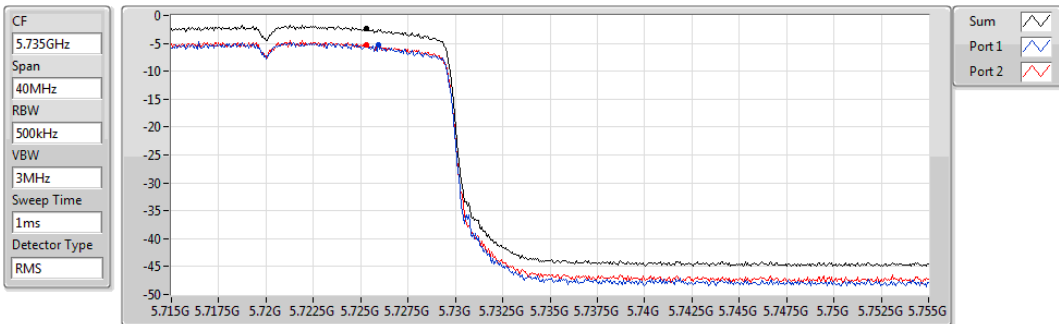

802.11ax HEW20_Nss1,(MCS0)_2TX

PSD

5720MHz Straddle 5.47-5.725GHz

Sum	PD	Port 1	Port 2
(dBm/RBW)	(dBm/RBW)	(dBm/RBW)	(dBm/RBW)
1.10	1.10	-1.91	-1.74

802.11ax HEW20_Nss1,(MCS0)_2TX

PSD

5720MHz Straddle 5.725-5.85GHz