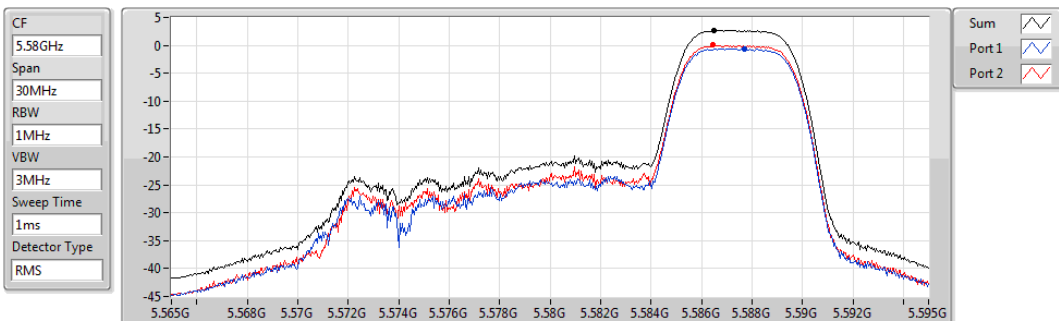

802.11ax HEW20_RU52_Index40_Nss1,(MCS0)_2TX

PSD

5500MHz

Sum	PD	Port 1	Port 2
(dBm/RBW)	(dBm/RBW)	(dBm/RBW)	(dBm/RBW)
2.81	2.81	-0.68	0.35

802.11ax HEW20_RU52_Index40_Nss1,(MCS0)_2TX

PSD

5580MHz

Sum	PD	Port 1	Port 2
(dBm/RBW)	(dBm/RBW)	(dBm/RBW)	(dBm/RBW)
2.68	2.68	-0.60	0.04