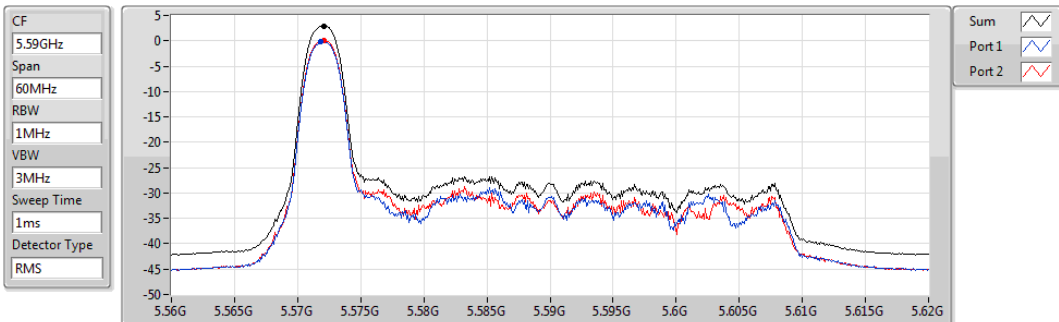

5590MHz

Sum	PD	Port 1	Port 2
(dBm/RBW)	(dBm/RBW)	(dBm/RBW)	(dBm/RBW)
2.91	2.91	-0.23	0.08