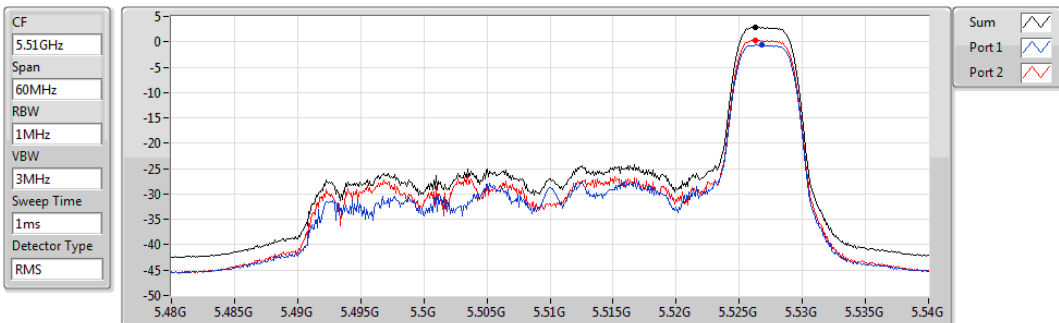

802.11ax HEW40_RU52_Index44_Nss1,(MCS0)_2TX

PSD

5310MHz

Sum	PD	Port 1	Port 2
(dBm/RBW)	(dBm/RBW)	(dBm/RBW)	(dBm/RBW)
2.83	2.83	-0.54	0.19

802.11ax HEW40_RU52_Index44_Nss1,(MCS0)_2TX

PSD

5510MHz

Sum	PD	Port 1	Port 2
(dBm/RBW)	(dBm/RBW)	(dBm/RBW)	(dBm/RBW)
2.88	2.88	-0.60	0.34