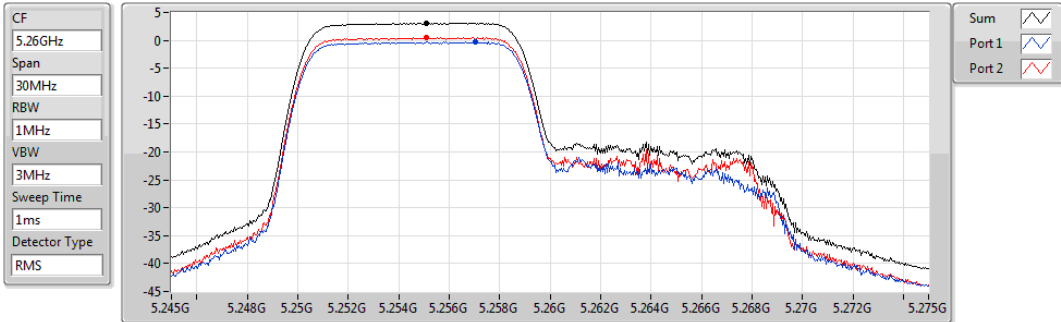

802.11ax HEW20_RU106_Index53_Nss1,(MCS0)_2TX

PSD

5240MHz

Sum	PD	Port 1	Port 2
(dBm/1MHz)	(dBm/1MHz)	(dBm/1MHz)	(dBm/1MHz)
3.11	3.11	-0.29	0.52

802.11ax HEW20_RU106_Index53_Nss1,(MCS0)_2TX

PSD

5260MHz

Sum	PD	Port 1	Port 2
(dBm/RBW)	(dBm/RBW)	(dBm/RBW)	(dBm/RBW)
3.08	3.08	-0.30	0.46