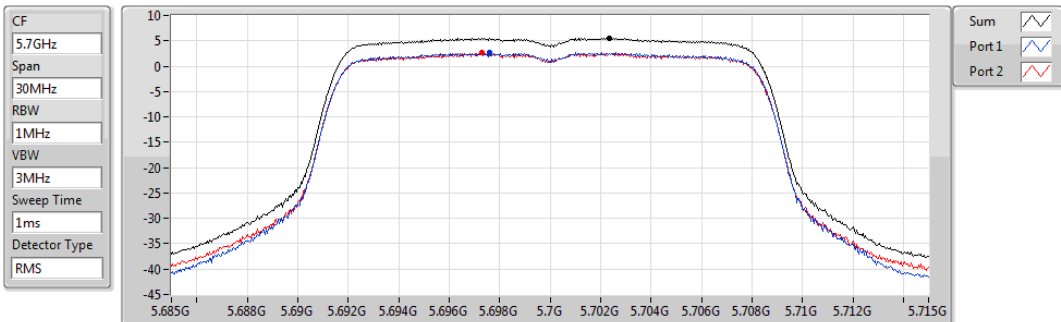

802.11a_Nss1,(6Mbps)_2TX

PSD

5580MHz

Sum	PD	Port 1	Port 2
(dBm/RBW)	(dBm/RBW)	(dBm/RBW)	(dBm/RBW)
5.62	5.62	2.73	2.87

802.11a_Nss1,(6Mbps)_2TX

PSD

5700MHz

Sum	PD	Port 1	Port 2
(dBm/RBW)	(dBm/RBW)	(dBm/RBW)	(dBm/RBW)
5.53	5.53	2.66	2.62