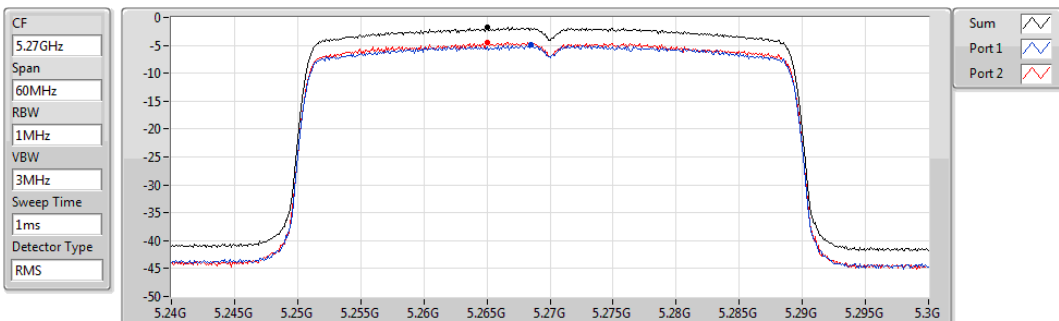

802.11ax HEW40_Nss1,(MCS0)_2TX

PSD

5230MHz

Sum	PD	Port 1	Port 2
(dBm/RBW)	(dBm/RBW)	(dBm/RBW)	(dBm/RBW)
-1.78	-1.78	-4.84	-4.50

802.11ax HEW40_Nss1,(MCS0)_2TX

PSD

5270MHz

Sum	PD	Port 1	Port 2
(dBm/RBW)	(dBm/RBW)	(dBm/RBW)	(dBm/RBW)
-1.82	-1.82	-4.92	-4.40