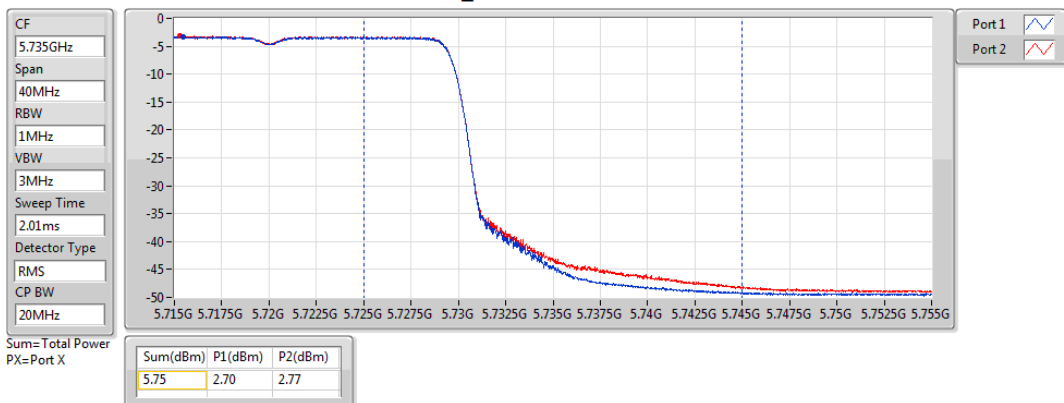

5720MHz Straddle 5.725-5.85GHz_TnomVnom