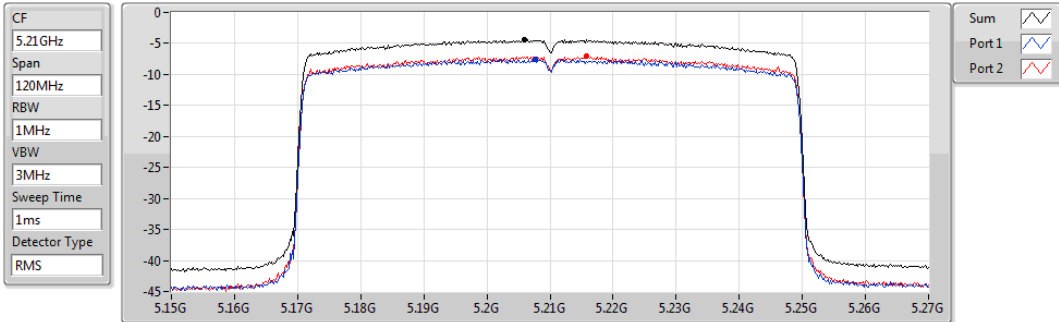

802.11ax HEW80_Nss1,(MCS0)_2TX

PSD

5210MHz

Sum	PD	Port 1	Port 2
(dBm/RBW)	(dBm/RBW)	(dBm/RBW)	(dBm/RBW)
-4.47	-4.47	-7.53	-7.09