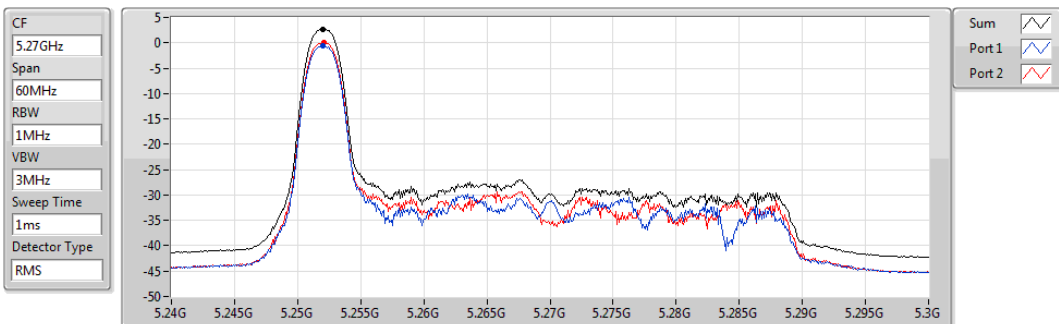

802.11ax HEW40_RU26_Index0_Nss1,(MCS0)_2TX

PSD

5230MHz

Sum	PD	Port 1	Port 2
(dBm/RBW)	(dBm/RBW)	(dBm/RBW)	(dBm/RBW)
2.78	2.78	-0.47	0.11

802.11ax HEW40_RU26_Index0_Nss1,(MCS0)_2TX

PSD

5270MHz

Sum	PD	Port 1	Port 2
(dBm/RBW)	(dBm/RBW)	(dBm/RBW)	(dBm/RBW)
2.71	2.71	-0.69	0.07