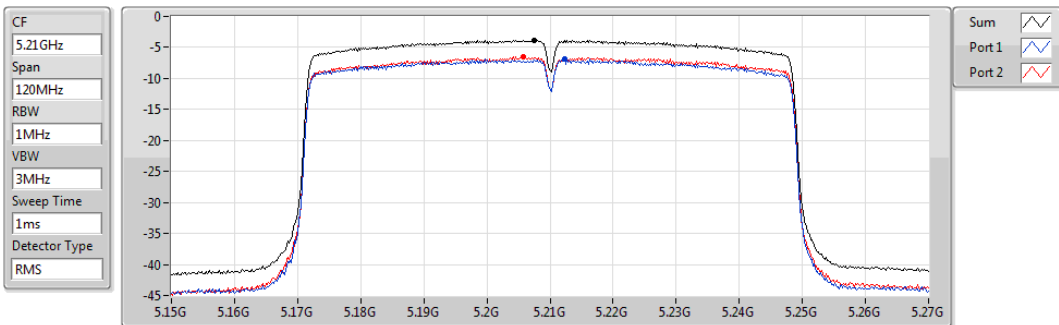

5210MHz

Sum	PD	Port 1	Port 2
(dBm/RBW)	(dBm/RBW)	(dBm/RBW)	(dBm/RBW)
-3.79	-3.79	-6.90	-6.49

802.11ac VHT80_Nss1,(MCS0)_2TX

PSD