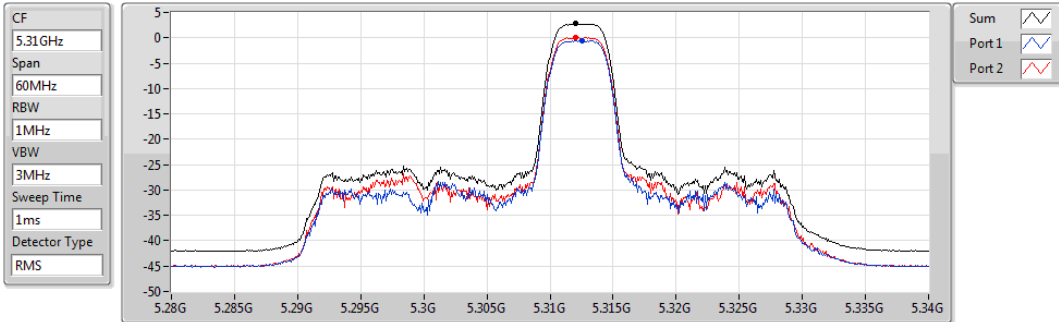

802.11ax HEW40_RU52_Index41_Nss1,(MCS0)_2TX

PSD

5310MHz

Sum	PD	Port 1	Port 2
(dBm/1MHz)	(dBm/1MHz)	(dBm/1MHz)	(dBm/1MHz)
2.77	2.77	-0.58	0.09