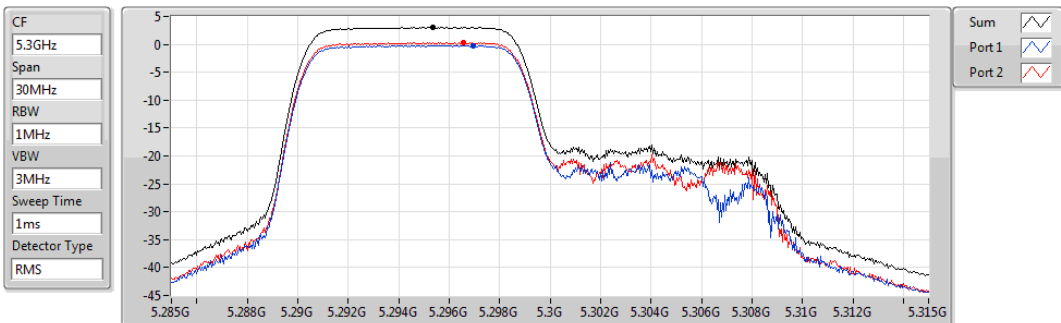

802.11ax HEW20_RU106_Index53_Nss1,(MCS0)_2TX

PSD

5300MHz

Sum	PD	Port 1	Port 2
(dBm/RBW)	(dBm/RBW)	(dBm/RBW)	(dBm/RBW)
3.01	3.01	-0.18	0.30