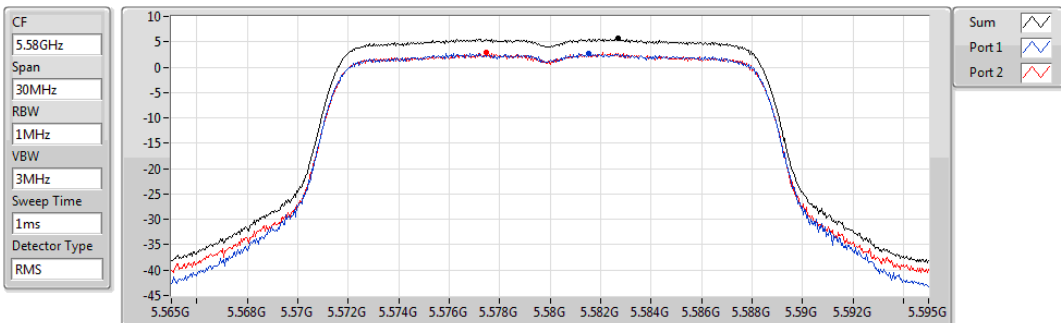

5580MHz

Sum	PD	Port 1	Port 2
(dBm/RBW)	(dBm/RBW)	(dBm/RBW)	(dBm/RBW)
5.62	5.62	2.73	2.87

802.11a_Nss1,(6Mbps)_2TX

PSD