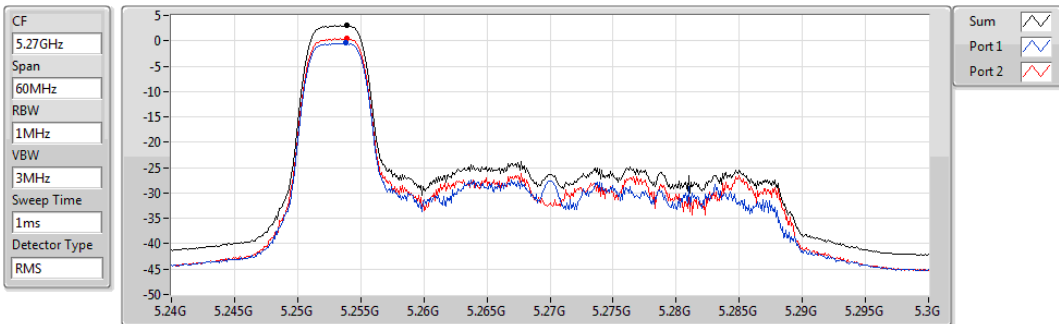

802.11ax HEW40_RU52_Index37_Nss1,(MCS0)_2TX

PSD

5230MHz

Sum	PD	Port 1	Port 2
(dBm/RBW)	(dBm/RBW)	(dBm/RBW)	(dBm/RBW)
3.06	3.06	-0.36	0.46

802.11ax HEW40_RU52_Index37_Nss1,(MCS0)_2TX

PSD

5270MHz

Sum	PD	Port 1	Port 2
(dBm/RBW)	(dBm/RBW)	(dBm/RBW)	(dBm/RBW)
2.99	2.99	-0.45	0.48