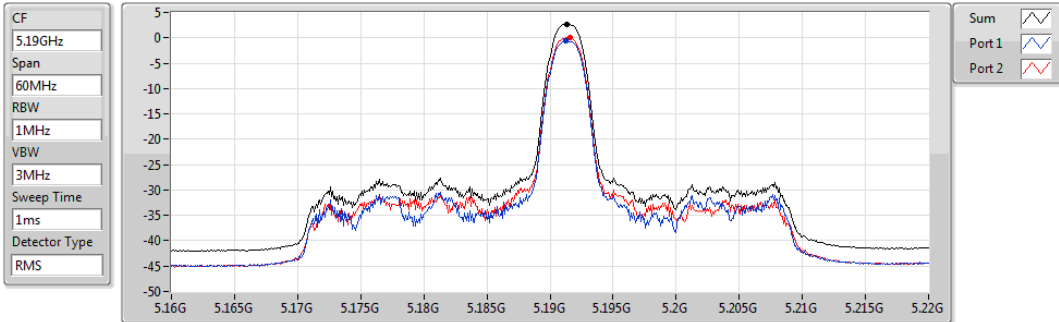

5710MHz Straddle 5.725-5.85GHz

Sum	PD	Port 1	Port 2
(dBm/RBW)	(dBm/RBW)	(dBm/RBW)	(dBm/RBW)
-30.46	-30.46	-32.92	-32.39

802.11ax HEW40_RU26_Index9_Nss1,(MCS0)_2TX

PSD

5190MHz

Sum	PD	Port 1	Port 2
(dBm/RBW)	(dBm/RBW)	(dBm/RBW)	(dBm/RBW)
2.73	2.73	-0.57	0.06