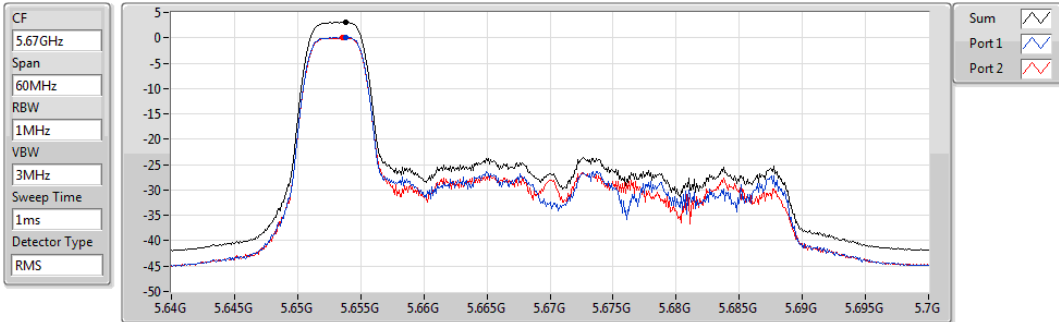

802.11ax HEW40_RU52_Index37_Nss1,(MCS0)_2TX

PSD

5590MHz

Sum	PD	Port 1	Port 2
(dBm/RBW)	(dBm/RBW)	(dBm/RBW)	(dBm/RBW)
2.75	2.75	-0.42	-0.04

802.11ax HEW40_RU52_Index37_Nss1,(MCS0)_2TX

PSD

5670MHz

Sum	PD	Port 1	Port 2
(dBm/RBW)	(dBm/RBW)	(dBm/RBW)	(dBm/RBW)
3.09	3.09	0.14	0.05