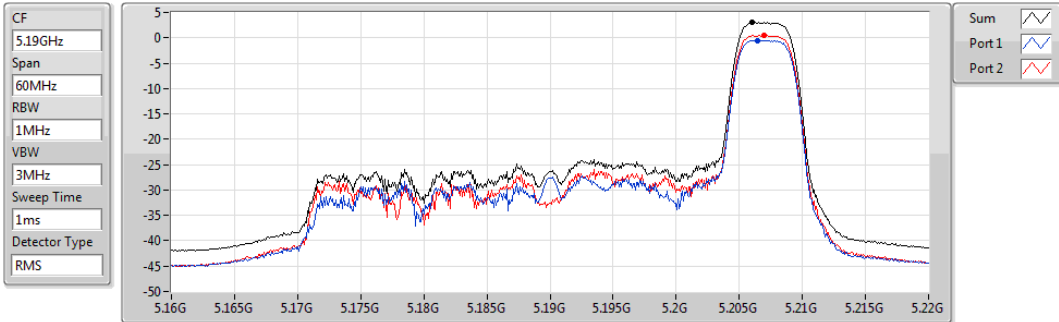

PSD

5710MHz Straddle 5.725-5.85GHz

Sum	PD	Port 1	Port 2
(dBm/RBW)	(dBm/RBW)	(dBm/RBW)	(dBm/RBW)
-28.52	-28.52	-30.84	-31.66

802.11ax HEW40_RU52_Index44_Nss1,(MCS0)_2TX

PSD

5190MHz

Sum	PD	Port 1	Port 2
(dBm/RBW)	(dBm/RBW)	(dBm/RBW)	(dBm/RBW)
3.00	3.00	-0.49	0.45