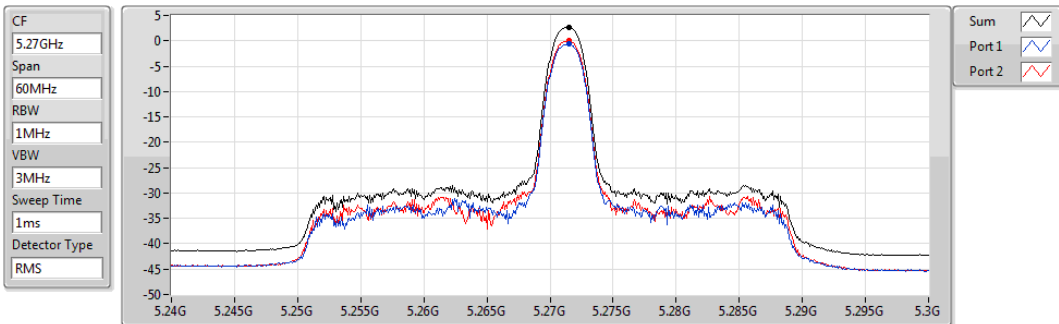

802.11ax HEW40_RU26_Index9_Nss1,(MCS0)_2TX

PSD

5230MHz

Sum	PD	Port 1	Port 2
(dBm/RBW)	(dBm/RBW)	(dBm/RBW)	(dBm/RBW)
2.81	2.81	-0.56	0.14

802.11ax HEW40_RU26_Index9_Nss1,(MCS0)_2TX

PSD

5270MHz

Sum	PD	Port 1	Port 2
(dBm/RBW)	(dBm/RBW)	(dBm/RBW)	(dBm/RBW)
2.71	2.71	-0.61	-0.02