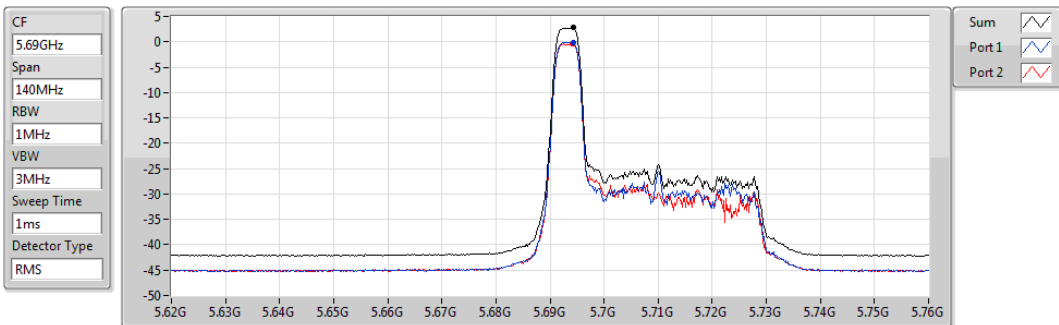

5710MHz Straddle 5.47-5.725GHz

Sum	PD	Port 1	Port 2
(dBm/RBW)	(dBm/RBW)	(dBm/RBW)	(dBm/RBW)
2.79	2.79	-0.05	-0.38

802.11ax HEW40_RU52_Index37_Nss1,(MCS0)_2TX

PSD