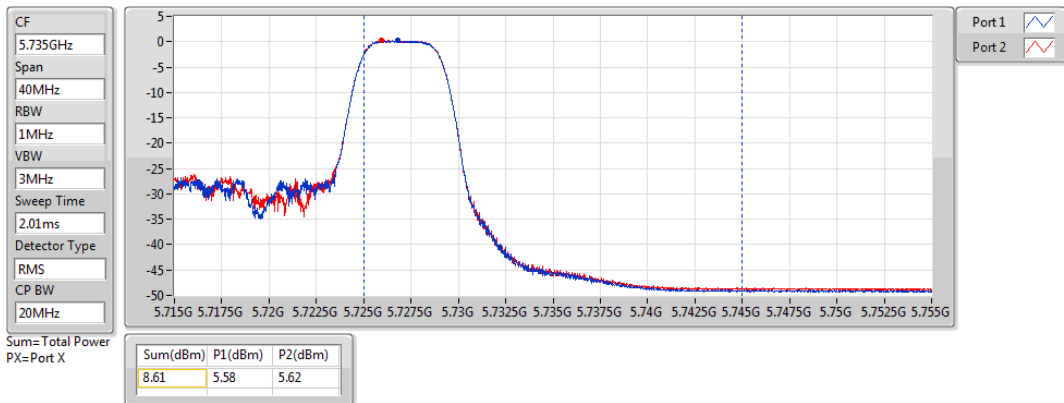

5710MHz Straddle 5.725-5.85GHz_TnomVnom