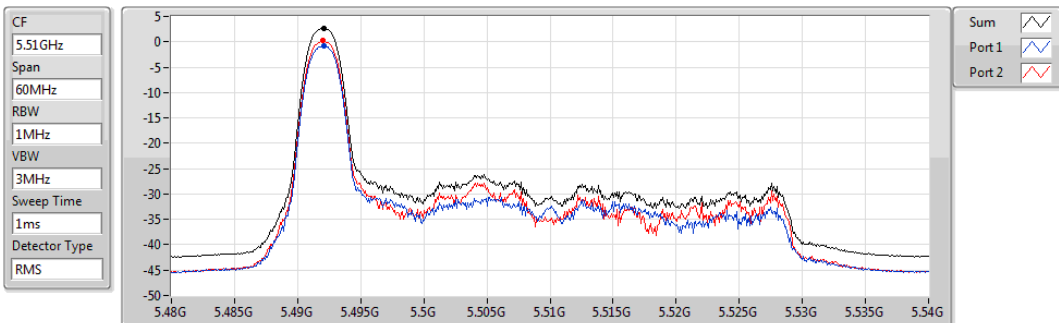

802.11ax HEW40_RU26_Index0_Nss1,(MCS0)_2TX

PSD

5310MHz

Sum	PD	Port 1	Port 2
(dBm/RBW)	(dBm/RBW)	(dBm/RBW)	(dBm/RBW)
2.72	2.72	-0.60	-0.01

802.11ax HEW40_RU26_Index0_Nss1,(MCS0)_2TX

PSD

5510MHz

Sum	PD	Port 1	Port 2
(dBm/RBW)	(dBm/RBW)	(dBm/RBW)	(dBm/RBW)
2.72	2.72	-0.80	0.22