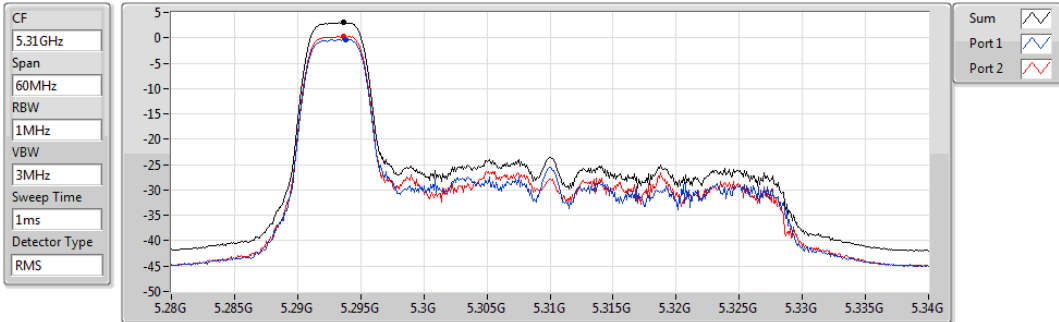

802.11ax HEW40_RU52_Index37_Nss1,(MCS0)_2TX

PSD

5310MHz

Sum	PD	Port 1	Port 2
(dBm/RBW)	(dBm/RBW)	(dBm/RBW)	(dBm/RBW)
2.99	2.99	-0.37	0.32