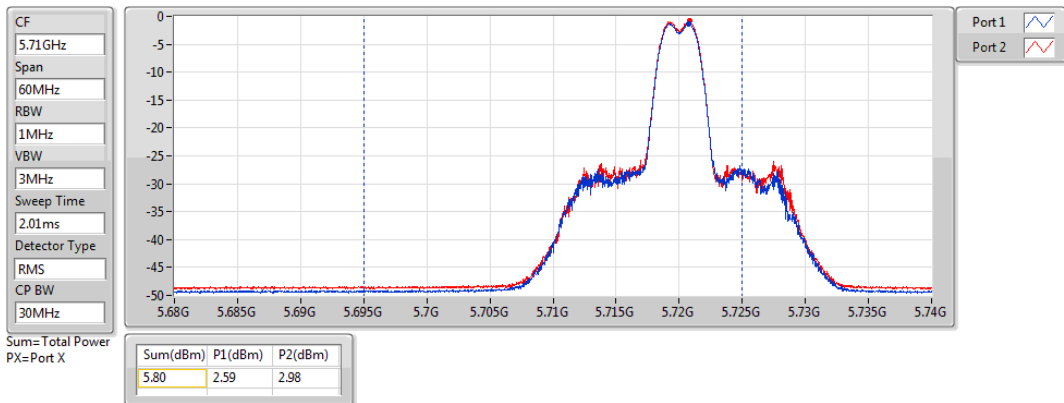

5720MHz Straddle 5.47-5.725GHz_TnomVnom