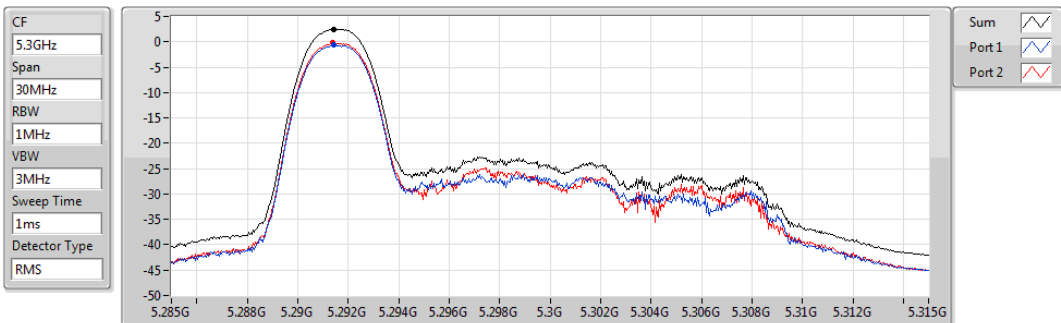

5300MHz

Sum	PD	Port 1	Port 2
(dBm/RBW)	(dBm/RBW)	(dBm/RBW)	(dBm/RBW)
2.52	2.52	-0.62	-0.26

802.11ax HEW20_RU26_Index0_Nss1,(MCS0)_2TX

PSD