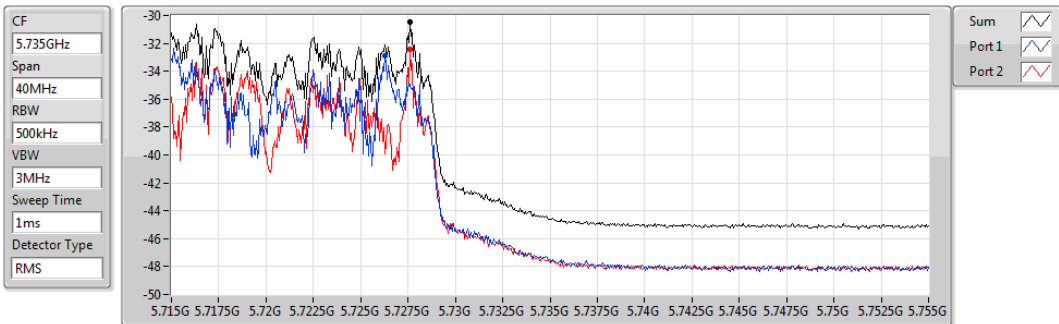

5710MHz Straddle 5.725-5.85GHz

Sum	PD	Port 1	Port 2
(dBm/RBW)	(dBm/RBW)	(dBm/RBW)	(dBm/RBW)
-30.46	-30.46	-32.92	-32.39