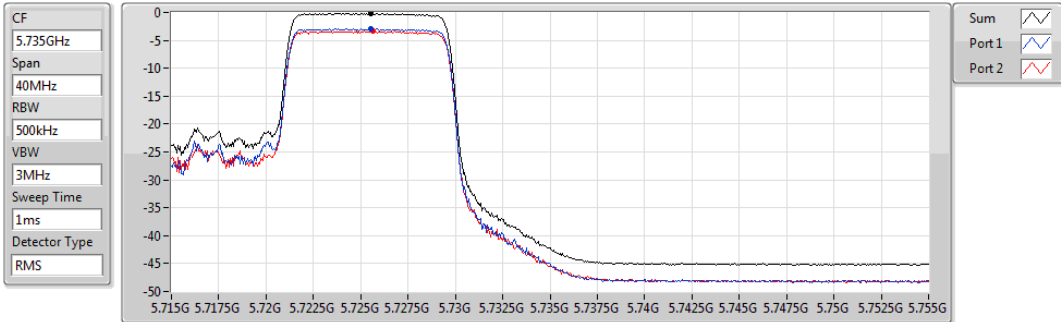

802.11ax HEW20_RU106_Index54_Nss1,(MCS0)_2TX

PSD

5720MHz Straddle 5.725-5.85GHz

Sum	PD	Port 1	Port 2
(dBm/RBW)	(dBm/RBW)	(dBm/RBW)	(dBm/RBW)
-0.18	-0.18	-2.96	-3.35

802.11ax HEW20_RU242_Index61_Nss1,(MCS0)_2TX

PSD