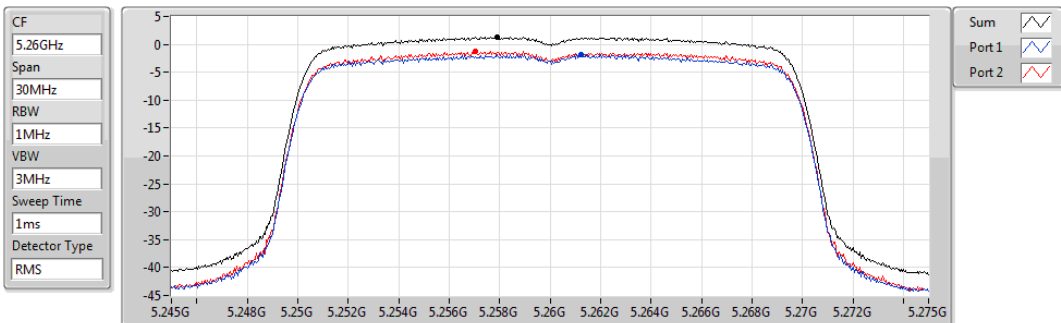

5260MHz

Sum	PD	Port 1	Port 2
(dBm/1MHz)	(dBm/1MHz)	(dBm/1MHz)	(dBm/1MHz)
1.37	1.37	-1.79	-1.29

802.11ax HEW20_Nss1,(MCS0)_2TX

PSD