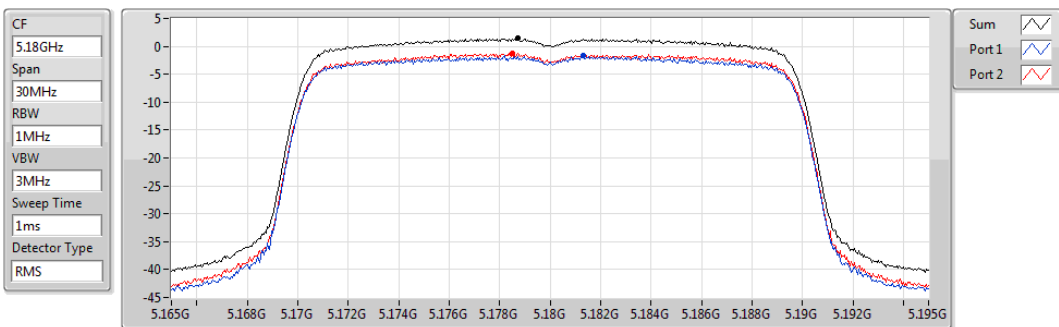

802.11ac VHT80_Nss1,(MCS0)_2TX

PSD

5690MHz Straddle 5.725-5.85GHz

Sum	PD	Port 1	Port 2
(dBm/RBW)	(dBm/RBW)	(dBm/RBW)	(dBm/RBW)
-8.99	-8.99	-12.01	-11.71

802.11ax HEW20_Nss1,(MCS0)_2TX

PSD

5180MHz

Sum	PD	Port 1	Port 2
(dBm/RBW)	(dBm/RBW)	(dBm/RBW)	(dBm/RBW)
1.47	1.47	-1.67	-1.29