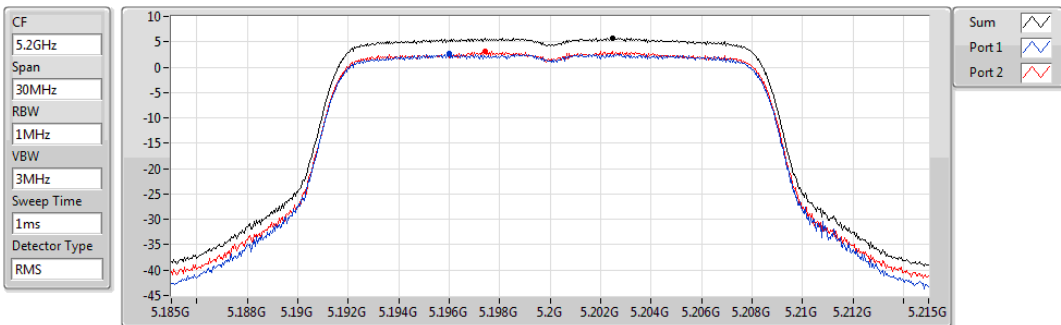

5200MHz

Sum	PD	Port 1	Port 2
(dBm/1MHz)	(dBm/1MHz)	(dBm/1MHz)	(dBm/1MHz)
5.76	5.76	2.65	3.15

802.11a_Nss1,(6Mbps)_2TX

PSD