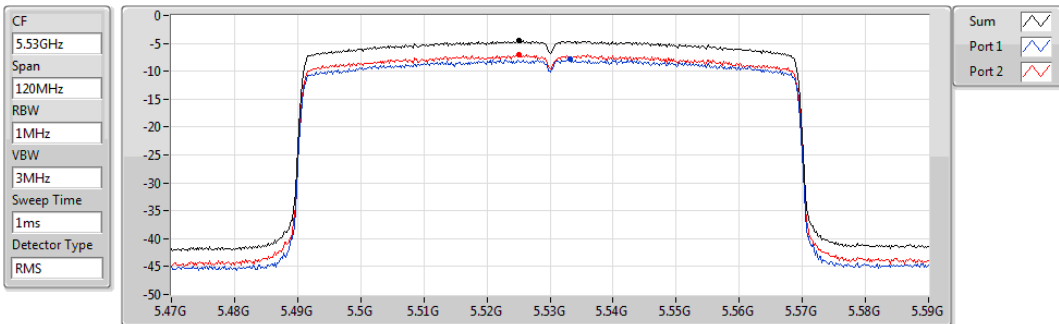

802.11ax HEW80_Nss1,(MCS0)_2TX

PSD

5290MHz

Sum	PD	Port 1	Port 2
(dBm/RBW)	(dBm/RBW)	(dBm/RBW)	(dBm/RBW)
-4.61	-4.61	-7.67	-7.31

802.11ax HEW80_Nss1,(MCS0)_2TX

PSD

5530MHz

Sum	PD	Port 1	Port 2
(dBm/RBW)	(dBm/RBW)	(dBm/RBW)	(dBm/RBW)
-4.58	-4.58	-7.80	-6.98