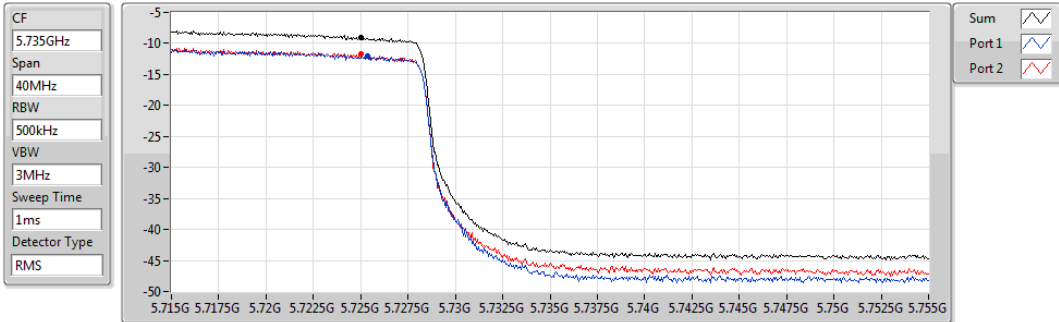

802.11ac VHT80_Nss1,(MCS0)_2TX

PSD

5690MHz Straddle 5.725-5.85GHz

Sum	PD	Port 1	Port 2
(dBm/RBW)	(dBm/RBW)	(dBm/RBW)	(dBm/RBW)
-8.99	-8.99	-12.01	-11.71

802.11ax HEW20_Nss1,(MCS0)_2TX

PSD