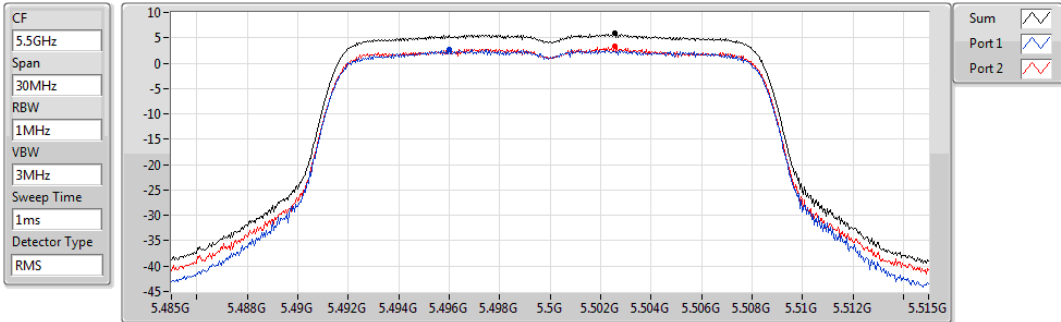

802.11a_Nss1,(6Mbps)_2TX

PSD

5320MHz

Sum	PD	Port 1	Port 2
(dBm/RBW)	(dBm/RBW)	(dBm/RBW)	(dBm/RBW)
5.61	5.61	2.57	2.90

802.11a_Nss1,(6Mbps)_2TX

PSD

5500MHz

Sum	PD	Port 1	Port 2
(dBm/RBW)	(dBm/RBW)	(dBm/RBW)	(dBm/RBW)
5.89	5.89	2.62	3.36