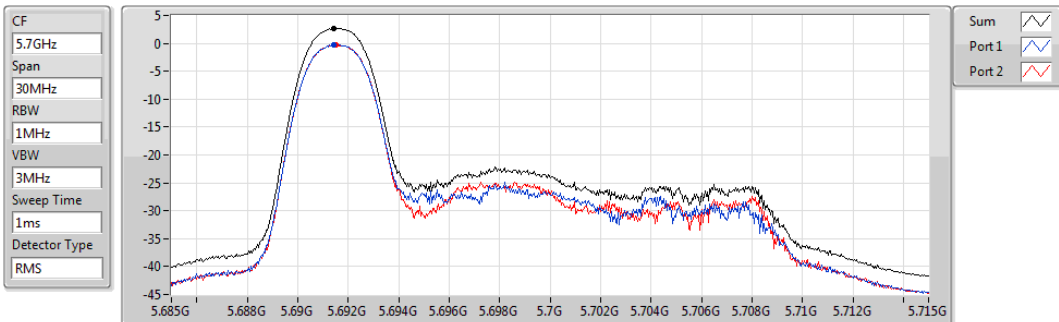

5700MHz

Sum	PD	Port 1	Port 2
(dBm/RBW)	(dBm/RBW)	(dBm/RBW)	(dBm/RBW)
2.69	2.69	-0.30	-0.25