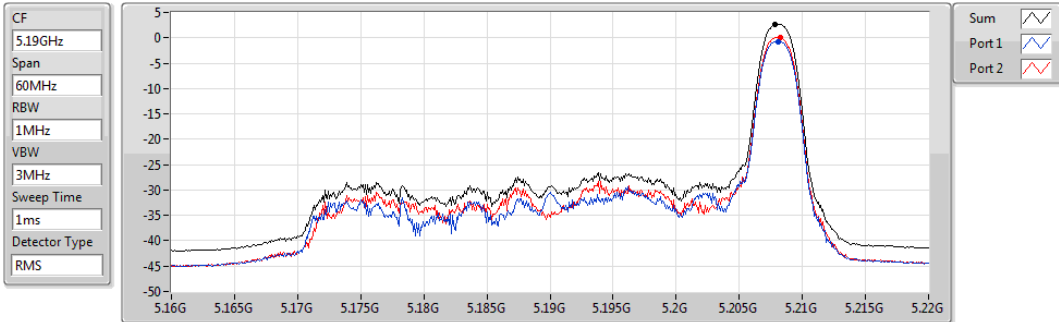

5710MHz Straddle 5.725-5.85GHz

Sum	PD	Port 1	Port 2
(dBm/RBW)	(dBm/RBW)	(dBm/RBW)	(dBm/RBW)
-31.50	-31.50	-33.94	-34.28

802.11ax HEW40_RU26_Index17_Nss1,(MCS0)_2TX

PSD

5190MHz

Sum	PD	Port 1	Port 2
(dBm/RBW)	(dBm/RBW)	(dBm/RBW)	(dBm/RBW)
2.67	2.67	-0.72	0.10