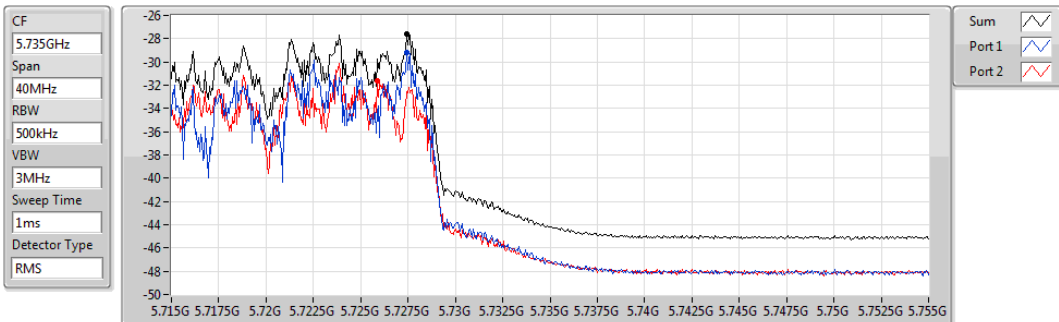

5710MHz Straddle 5.725-5.85GHz

Sum	PD	Port 1	Port 2
(dBm/RBW)	(dBm/RBW)	(dBm/RBW)	(dBm/RBW)
-27.56	-27.56	-29.19	-31.65