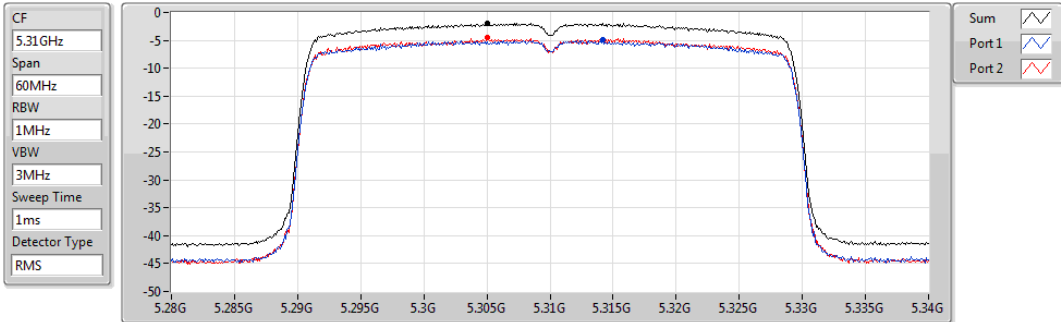

802.11ax HEW40_Nss1,(MCS0)_2TX

PSD

5310MHz

Sum	PD	Port 1	Port 2
(dBm/RBW)	(dBm/RBW)	(dBm/RBW)	(dBm/RBW)
-1.88	-1.88	-4.95	-4.56