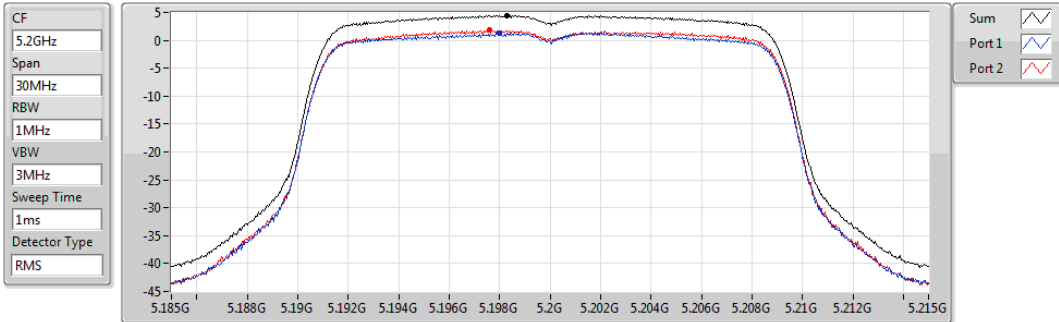

802.11n HT20_Nss1,(MCS0)_2TX

PSD

5180MHz

Sum	PD	Port 1	Port 2
(dBm/RBW)	(dBm/RBW)	(dBm/RBW)	(dBm/RBW)
4.36	4.36	1.40	1.67

802.11n HT20_Nss1,(MCS0)_2TX

PSD

5200MHz

Sum	PD	Port 1	Port 2
(dBm/RBW)	(dBm/RBW)	(dBm/RBW)	(dBm/RBW)
4.46	4.46	1.34	1.82