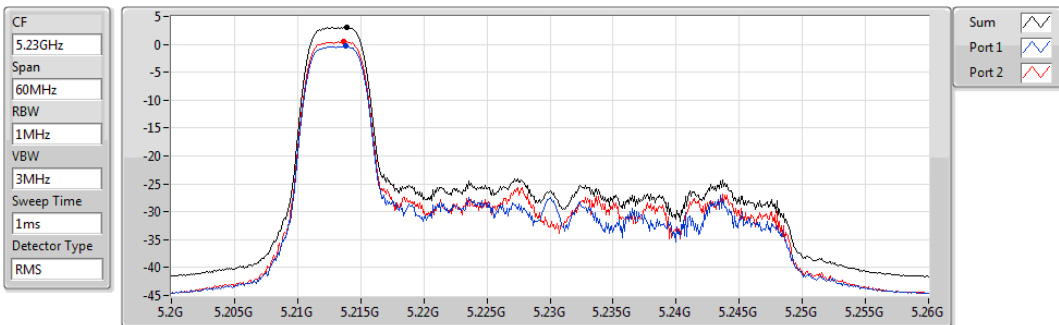

5230MHz

Sum	PD	Port 1	Port 2
(dBm/RBW)	(dBm/RBW)	(dBm/RBW)	(dBm/RBW)
3.06	3.06	-0.36	0.46

802.11ax HEW40_RU52_Index37_Nss1,(MCS0)_2TX

PSD