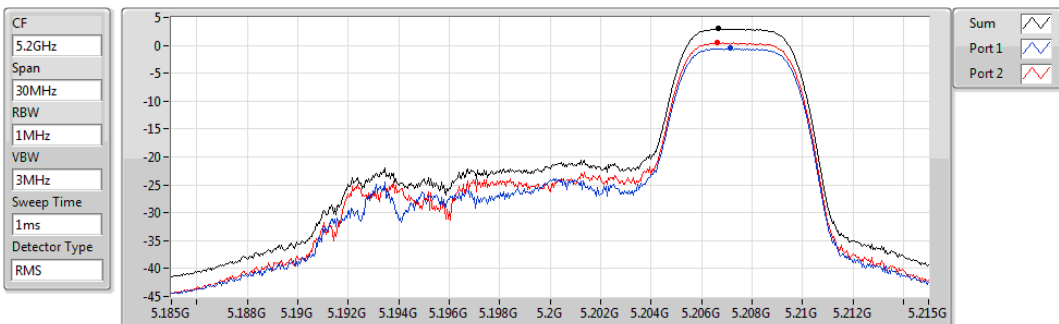

802.11ax HEW20_RU52_Index40_Nss1,(MCS0)_2TX

PSD

5180MHz

Sum	PD	Port 1	Port 2
(dBm/RBW)	(dBm/RBW)	(dBm/RBW)	(dBm/RBW)
2.95	2.95	-0.53	0.42

802.11ax HEW20_RU52_Index40_Nss1,(MCS0)_2TX

PSD

5200MHz

Sum	PD	Port 1	Port 2
(dBm/RBW)	(dBm/RBW)	(dBm/RBW)	(dBm/RBW)
2.96	2.96	-0.56	0.50