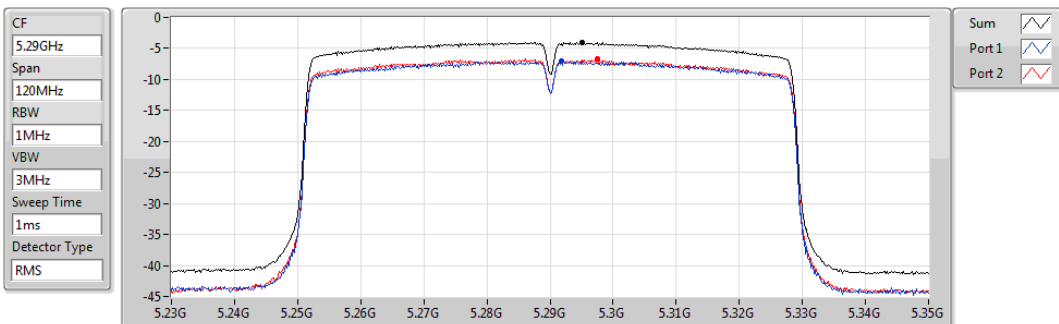

5290MHz

Sum	PD	Port 1	Port 2
(dBm/RBW)	(dBm/RBW)	(dBm/RBW)	(dBm/RBW)
-3.97	-3.97	-7.06	-6.74