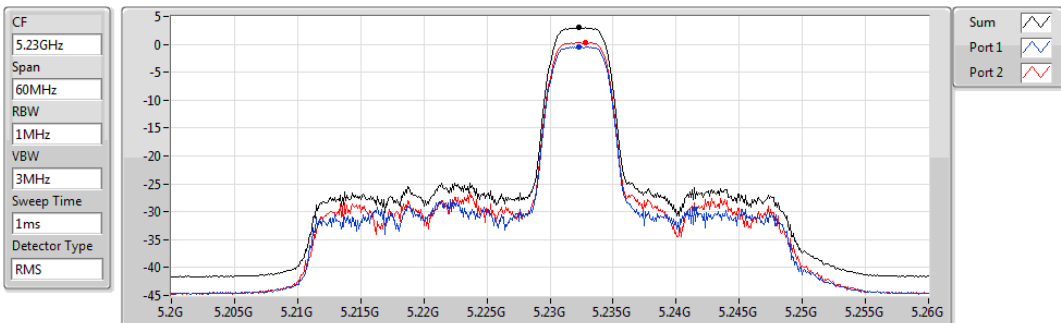

802.11ax HEW40_RU52_Index41_Nss1,(MCS0)_2TX

PSD

5230MHz

Sum	PD	Port 1	Port 2
(dBm/RBW)	(dBm/RBW)	(dBm/RBW)	(dBm/RBW)
2.97	2.97	-0.40	0.35