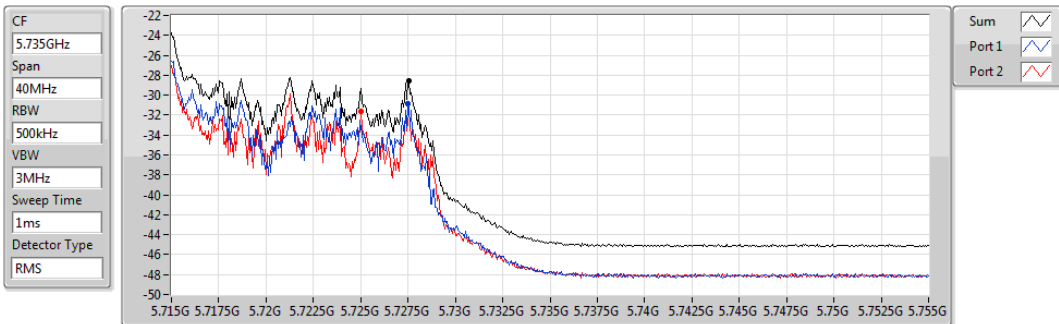

802.11ax HEW40_RU52_Index41_Nss1,(MCS0)_2TX

PSD

5710MHz Straddle 5.725-5.85GHz

Sum	PD	Port 1	Port 2
(dBm/RBW)	(dBm/RBW)	(dBm/RBW)	(dBm/RBW)
-28.52	-28.52	-30.84	-31.66