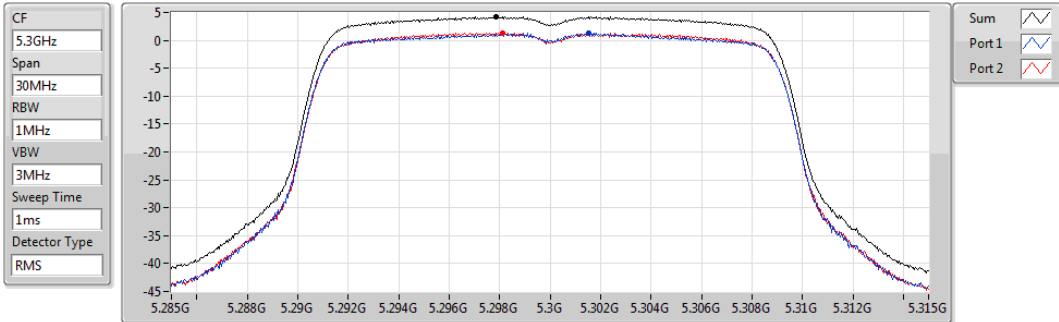

802.11n HT20_Nss1,(MCS0)_2TX

PSD

5300MHz

Sum	PD	Port 1	Port 2
(dBm/RBW)	(dBm/RBW)	(dBm/RBW)	(dBm/RBW)
4.21	4.21	1.24	1.32