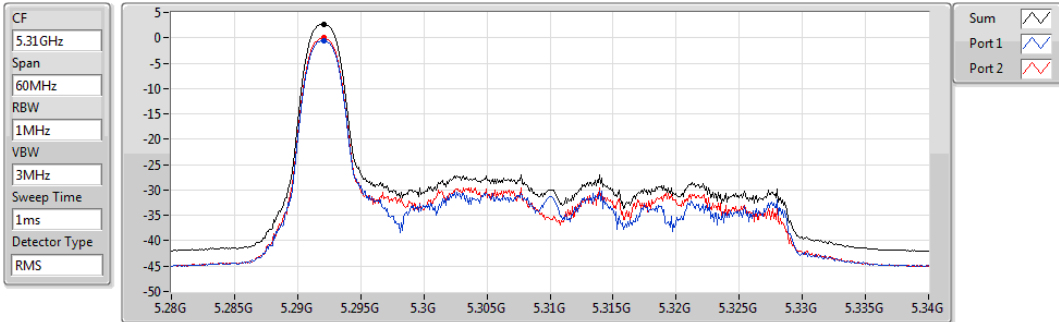

802.11ax HEW40_RU26_Index0_Nss1,(MCS0)_2TX

PSD

5310MHz

Sum	PD	Port 1	Port 2
(dBm/RBW)	(dBm/RBW)	(dBm/RBW)	(dBm/RBW)
2.72	2.72	-0.60	-0.01

802.11ax HEW40_RU26_Index0_Nss1,(MCS0)_2TX

PSD