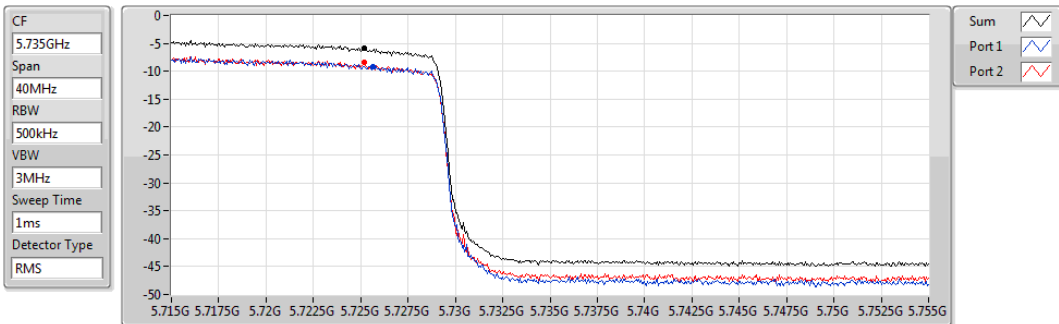

802.11ax HEW40_Nss1,(MCS0)_2TX

PSD

5710MHz Straddle 5.47-5.725GHz

Sum	PD	Port 1	Port 2
(dBm/RBW)	(dBm/RBW)	(dBm/RBW)	(dBm/RBW)
-1.55	-1.55	-4.55	-4.21

802.11ax HEW40_Nss1,(MCS0)_2TX

PSD

5710MHz Straddle 5.725-5.85GHz