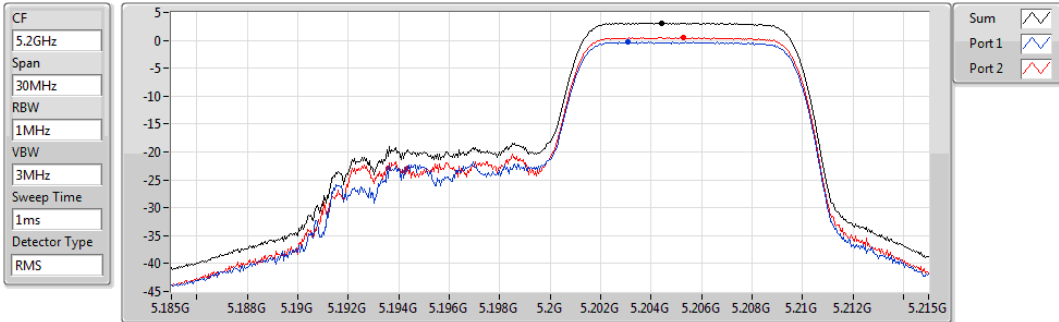

802.11ax HEW20_RU106_Index54_Nss1,(MCS0)_2TX

PSD

5180MHz

Sum	PD	Port 1	Port 2
(dBm/RBW)	(dBm/RBW)	(dBm/RBW)	(dBm/RBW)
3.12	3.12	-0.29	0.52

802.11ax HEW20_RU106_Index54_Nss1,(MCS0)_2TX

PSD

5200MHz

Sum	PD	Port 1	Port 2
(dBm/RBW)	(dBm/RBW)	(dBm/RBW)	(dBm/RBW)
3.07	3.07	-0.29	0.51