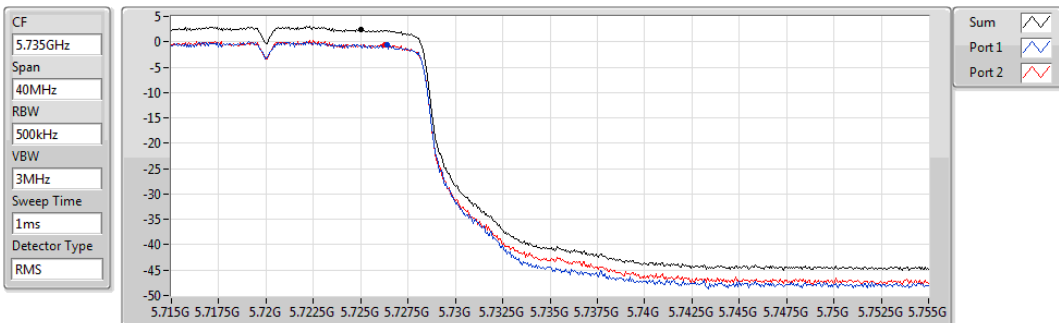

802.11a_Nss1,(6Mbps)_2TX

PSD

5720MHz Straddle 5.47-5.725GHz

Sum	PD	Port 1	Port 2
(dBm/RBW)	(dBm/RBW)	(dBm/RBW)	(dBm/RBW)
5.84	5.84	2.82	2.95

802.11a_Nss1,(6Mbps)_2TX

PSD

5720MHz Straddle 5.725-5.85GHz

Sum	PD	Port 1	Port 2
(dBm/RBW)	(dBm/RBW)	(dBm/RBW)	(dBm/RBW)
2.33	2.33	-0.53	-0.50