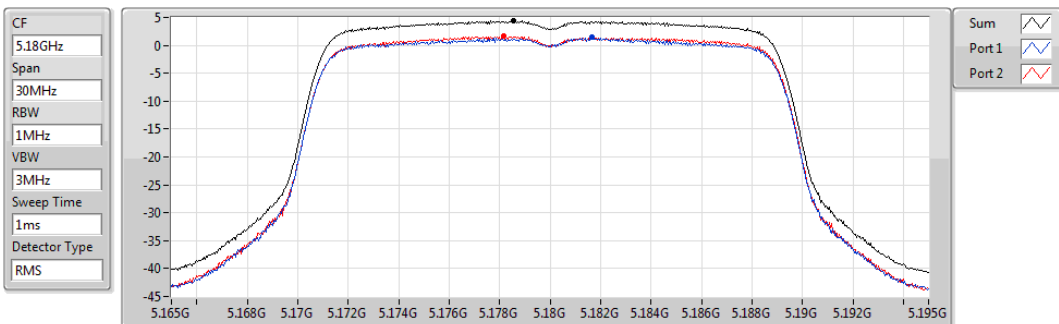

5180MHz

Sum	PD	Port 1	Port 2
(dBm/RBW)	(dBm/RBW)	(dBm/RBW)	(dBm/RBW)
4.36	4.36	1.40	1.67