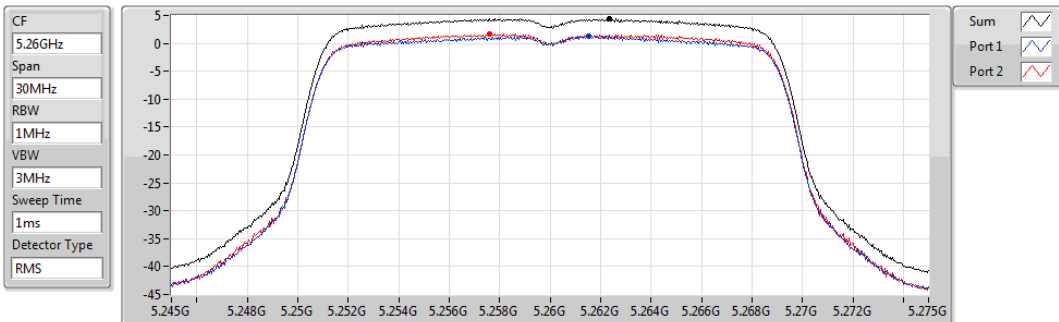

802.11n HT20_Nss1,(MCS0)_2TX

PSD

5240MHz

Sum	PD	Port 1	Port 2
(dBm/RBW)	(dBm/RBW)	(dBm/RBW)	(dBm/RBW)
4.42	4.42	1.25	1.85

802.11n HT20_Nss1,(MCS0)_2TX

PSD

5260MHz

Sum	PD	Port 1	Port 2
(dBm/RBW)	(dBm/RBW)	(dBm/RBW)	(dBm/RBW)
4.43	4.43	1.36	1.76