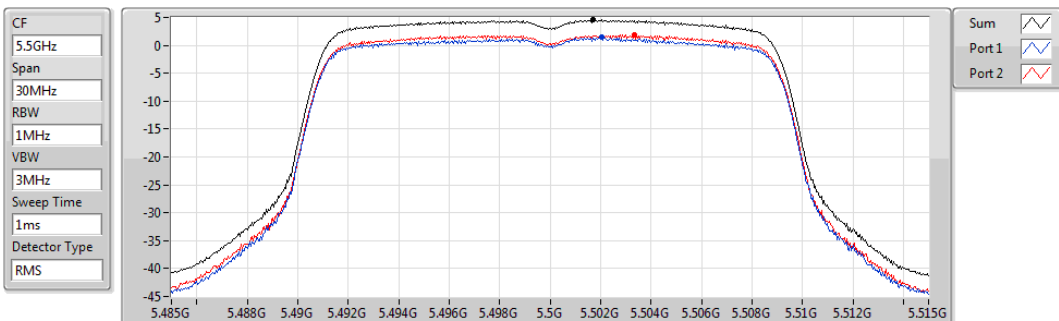

802.11n HT20_Nss1,(MCS0)_2TX

PSD

5500MHz

Sum	PD	Port 1	Port 2
(dBm/RBW)	(dBm/RBW)	(dBm/RBW)	(dBm/RBW)
4.54	4.54	1.50	1.91