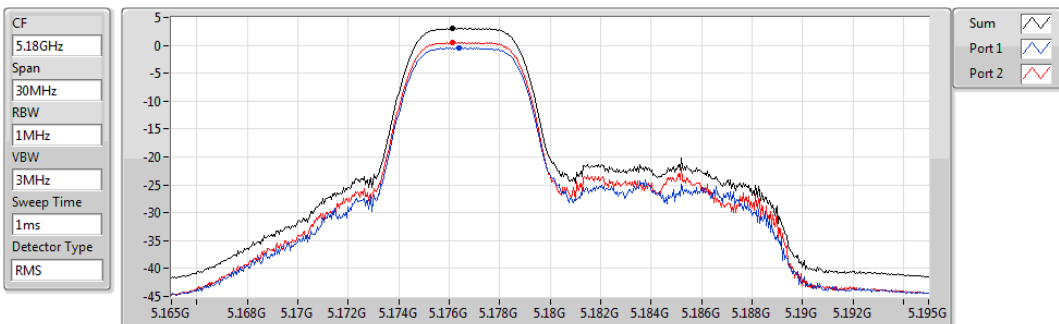

5180MHz

Sum	PD	Port 1	Port 2
(dBm/RBW)	(dBm/RBW)	(dBm/RBW)	(dBm/RBW)
3.03	3.03	-0.46	0.51