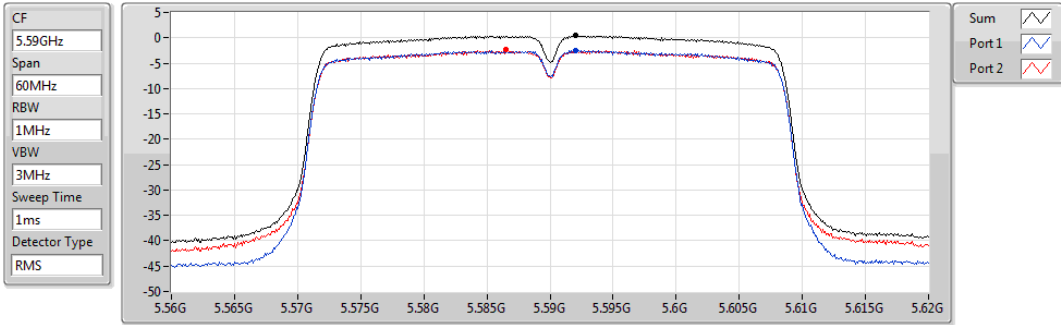

802.11n HT40_Nss1,(MCS0)_2TX

PSD

5590MHz

Sum	PD	Port 1	Port 2
(dBm/RBW)	(dBm/RBW)	(dBm/RBW)	(dBm/RBW)
0.41	0.41	-2.43	-2.40

802.11n HT40_Nss1,(MCS0)_2TX

PSD