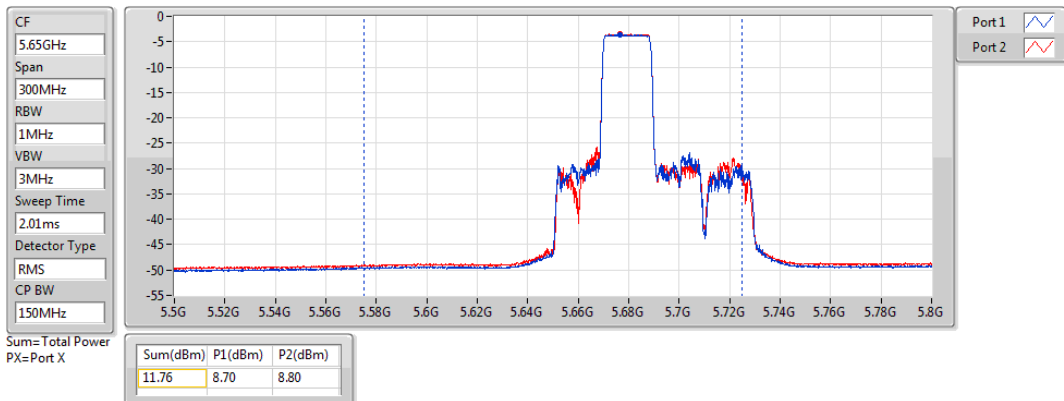

5690MHz Straddle 5.47-5.725GHz_TnomVnom