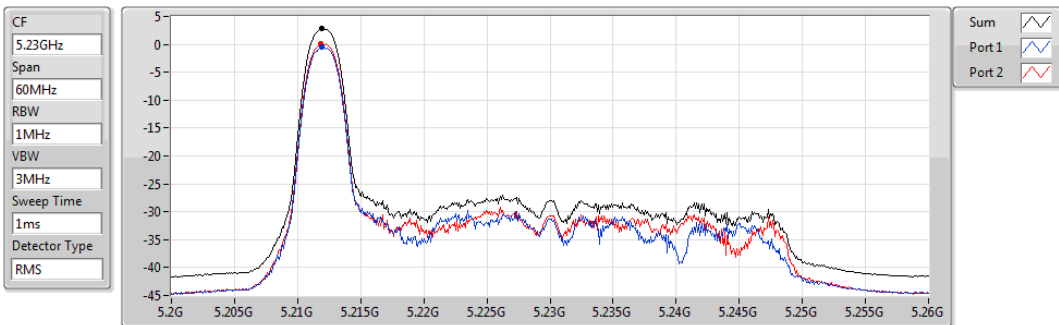

5230MHz

Sum	PD	Port 1	Port 2
(dBm/RBW)	(dBm/RBW)	(dBm/RBW)	(dBm/RBW)
2.78	2.78	-0.47	0.11

802.11ax HEW40_RU26_Index0_Nss1,(MCS0)_2TX

PSD