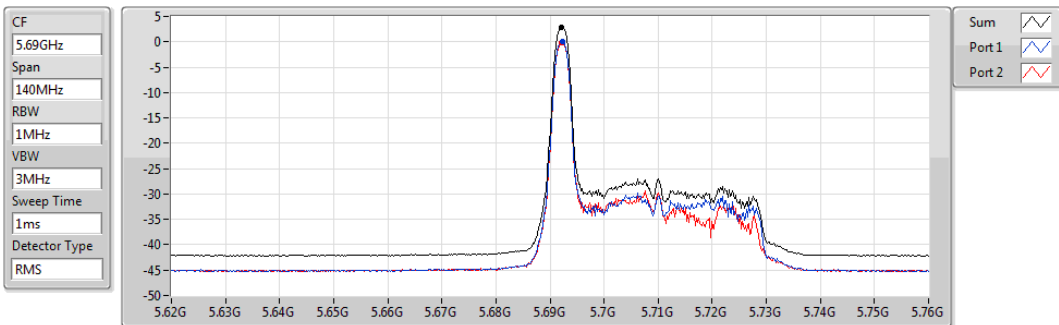

5710MHz Straddle 5.47-5.725GHz

Sum	PD	Port 1	Port 2
(dBm/RBW)	(dBm/RBW)	(dBm/RBW)	(dBm/RBW)
2.91	2.91	0.06	-0.24

802.11ax HEW40_RU26_Index0_Nss1,(MCS0)_2TX

PSD