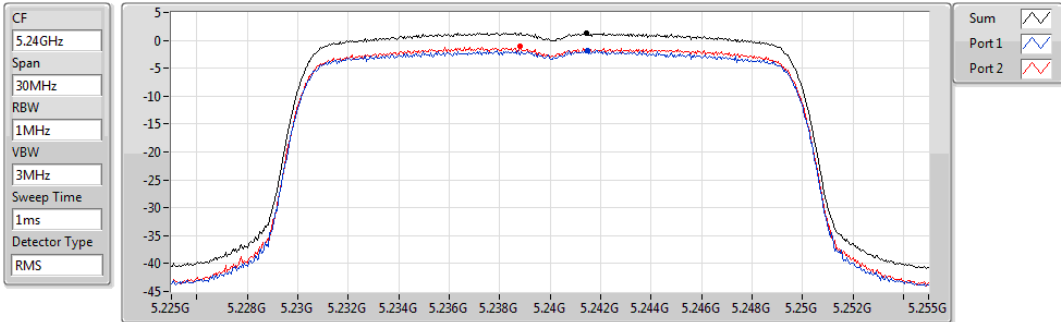

802.11ax HEW20_Nss1,(MCS0)_2TX

PSD

5200MHz

Sum	PD	Port 1	Port 2
(dBm/RBW)	(dBm/RBW)	(dBm/RBW)	(dBm/RBW)
1.39	1.39	-1.70	-1.17

802.11ax HEW20_Nss1,(MCS0)_2TX

PSD

5240MHz

Sum	PD	Port 1	Port 2
(dBm/1MHz)	(dBm/1MHz)	(dBm/1MHz)	(dBm/1MHz)
1.33	1.33	-1.76	-1.04