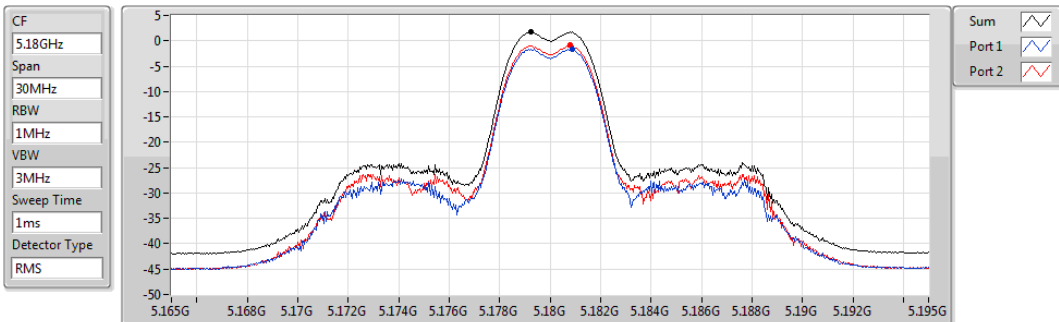

5180MHz

Sum	PD	Port 1	Port 2
(dBm/RBW)	(dBm/RBW)	(dBm/RBW)	(dBm/RBW)
1.70	1.70	-1.67	-0.88