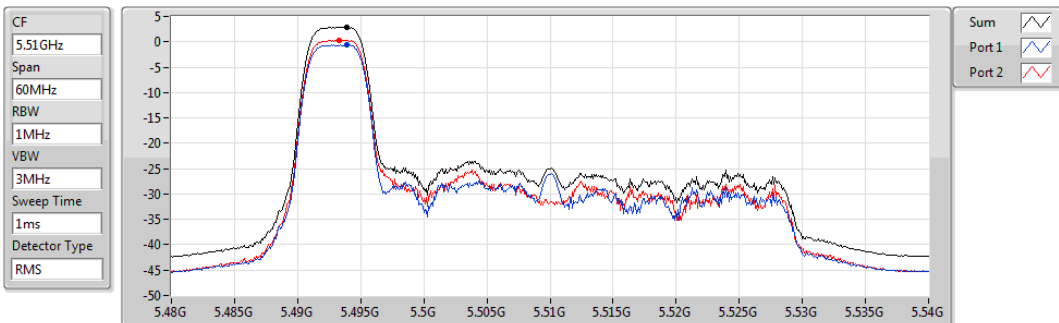

802.11ax HEW40_RU52_Index37_Nss1,(MCS0)_2TX

PSD

5310MHz

Sum	PD	Port 1	Port 2
(dBm/RBW)	(dBm/RBW)	(dBm/RBW)	(dBm/RBW)
2.99	2.99	-0.37	0.32

802.11ax HEW40_RU52_Index37_Nss1,(MCS0)_2TX

PSD

5510MHz

Sum	PD	Port 1	Port 2
(dBm/RBW)	(dBm/RBW)	(dBm/RBW)	(dBm/RBW)
2.91	2.91	-0.51	0.32