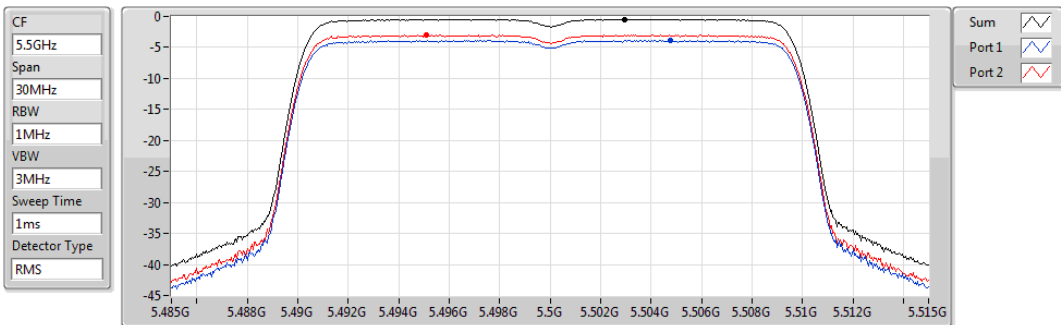

802.11ax HEW20_RU242_Index61_Nss1,(MCS0)_2TX

PSD

5320MHz

Sum	PD	Port 1	Port 2
(dBm/RBW)	(dBm/RBW)	(dBm/RBW)	(dBm/RBW)
-0.31	-0.31	-3.49	-2.98

802.11ax HEW20_RU242_Index61_Nss1,(MCS0)_2TX

PSD

5500MHz

Sum	PD	Port 1	Port 2
(dBm/RBW)	(dBm/RBW)	(dBm/RBW)	(dBm/RBW)
-0.44	-0.44	-3.81	-2.98