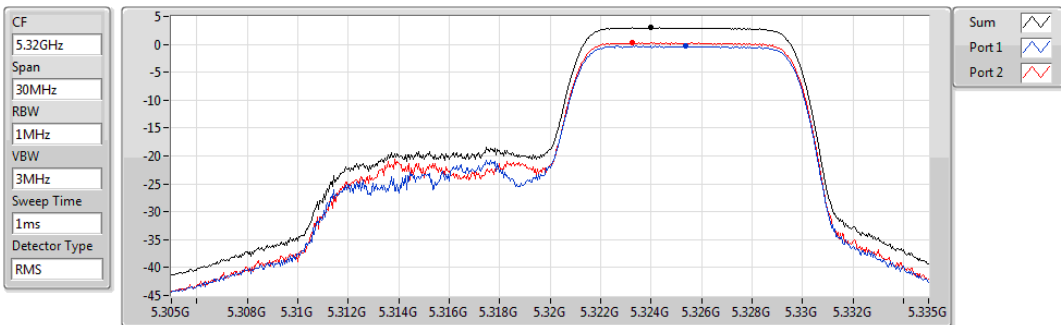

802.11ax HEW20_RU106_Index54_Nss1,(MCS0)_2TX

PSD

5300MHz

Sum	PD	Port 1	Port 2
(dBm/RBW)	(dBm/RBW)	(dBm/RBW)	(dBm/RBW)
2.98	2.98	-0.25	0.25

802.11ax HEW20_RU106_Index54_Nss1,(MCS0)_2TX

PSD

5320MHz

Sum	PD	Port 1	Port 2
(dBm/RBW)	(dBm/RBW)	(dBm/RBW)	(dBm/RBW)
3.00	3.00	-0.30	0.33