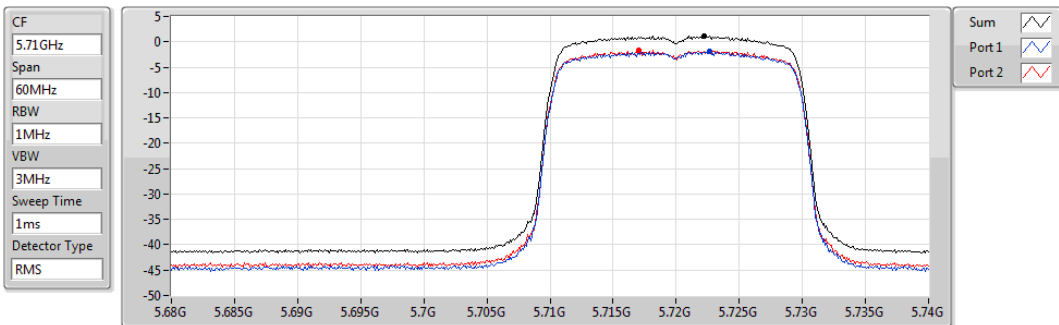

5720MHz Straddle 5.47-5.725GHz

Sum	PD	Port 1	Port 2
(dBm/RBW)	(dBm/RBW)	(dBm/RBW)	(dBm/RBW)
1.10	1.10	-1.91	-1.74

802.11ax HEW20_Nss1,(MCS0)_2TX

PSD