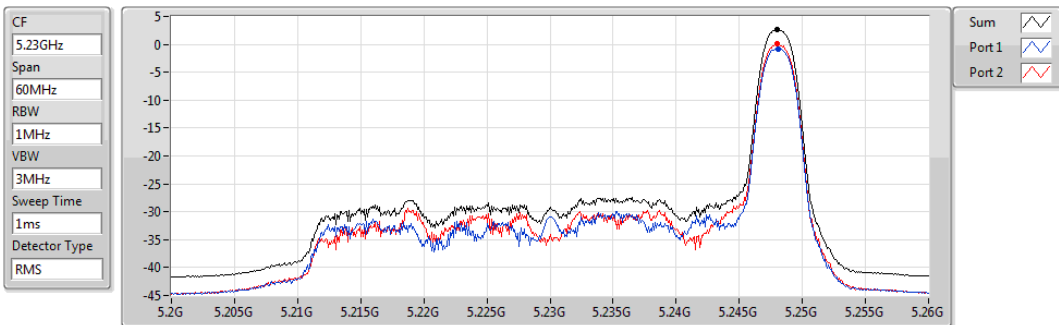

802.11ax HEW40_RU26_Index17_Nss1,(MCS0)_2TX

PSD

5230MHz

Sum	PD	Port 1	Port 2
(dBm/RBW)	(dBm/RBW)	(dBm/RBW)	(dBm/RBW)
2.64	2.64	-0.77	0.05