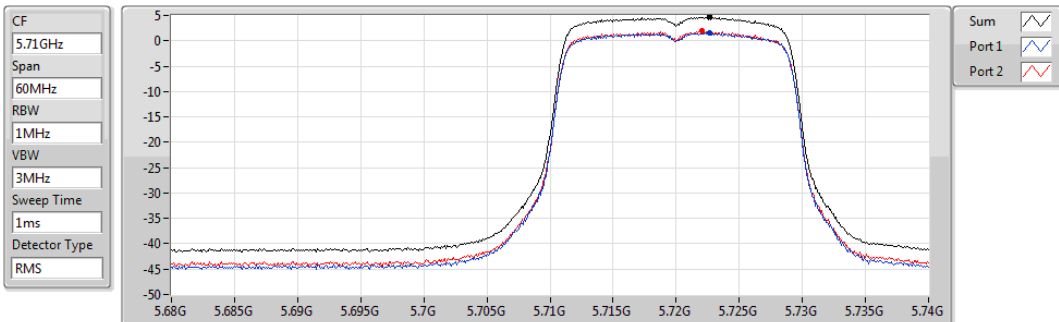

802.11n HT20_Nss1,(MCS0)_2TX

PSD

5700MHz

Sum	PD	Port 1	Port 2
(dBm/RBW)	(dBm/RBW)	(dBm/RBW)	(dBm/RBW)
4.48	4.48	1.66	1.58

802.11n HT20_Nss1,(MCS0)_2TX

PSD

5720MHz Straddle 5.47-5.725GHz

Sum	PD	Port 1	Port 2
(dBm/RBW)	(dBm/RBW)	(dBm/RBW)	(dBm/RBW)
4.68	4.68	1.63	1.94