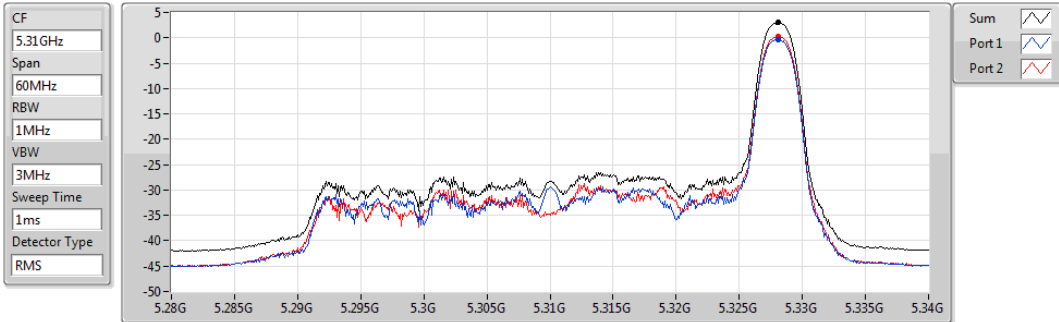

802.11ax HEW40_RU26_Index17_Nss1,(MCS0)_2TX

PSD

5310MHz

Sum	PD	Port 1	Port 2
(dBm/RBW)	(dBm/RBW)	(dBm/RBW)	(dBm/RBW)
2.98	2.98	-0.32	0.24