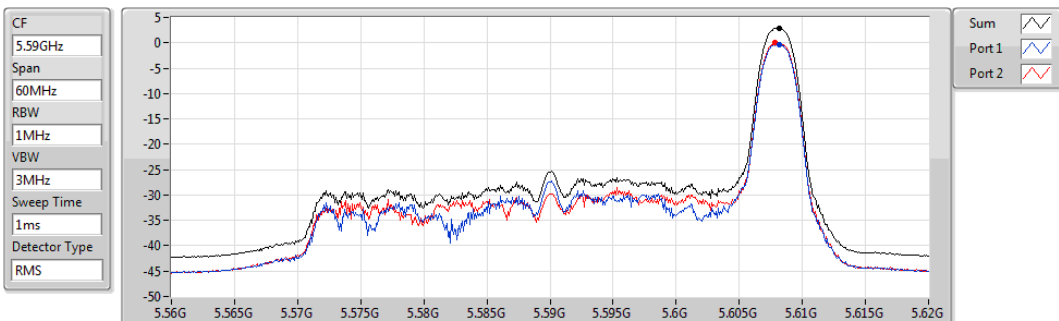

802.11ax HEW40_RU26_Index17_Nss1,(MCS0)_2TX

PSD

5590MHz

Sum	PD	Port 1	Port 2
(dBm/RBW)	(dBm/RBW)	(dBm/RBW)	(dBm/RBW)
2.86	2.86	-0.31	0.09