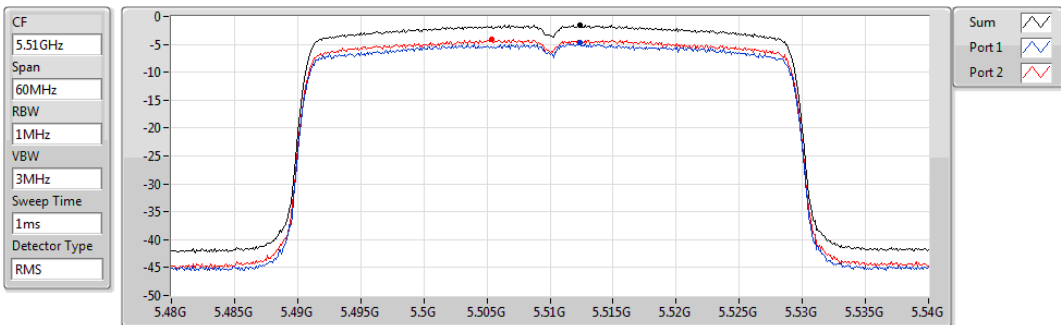

802.11ax HEW40_Nss1,(MCS0)_2TX

PSD

5310MHz

Sum	PD	Port 1	Port 2
(dBm/RBW)	(dBm/RBW)	(dBm/RBW)	(dBm/RBW)
-1.88	-1.88	-4.95	-4.56

802.11ax HEW40_Nss1,(MCS0)_2TX

PSD

5510MHz

Sum	PD	Port 1	Port 2
(dBm/RBW)	(dBm/RBW)	(dBm/RBW)	(dBm/RBW)
-1.59	-1.59	-4.72	-4.12