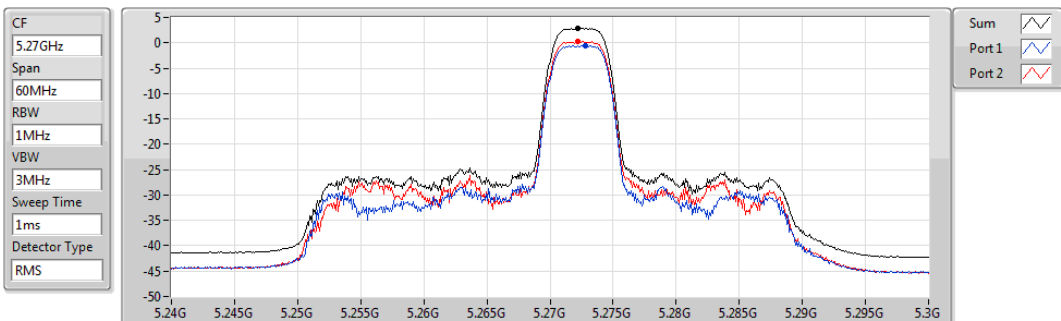

802.11ax HEW40_RU52_Index41_Nss1,(MCS0)_2TX

PSD

5230MHz

Sum	PD	Port 1	Port 2
(dBm/RBW)	(dBm/RBW)	(dBm/RBW)	(dBm/RBW)
2.97	2.97	-0.40	0.35

802.11ax HEW40_RU52_Index41_Nss1,(MCS0)_2TX

PSD

5270MHz

Sum	PD	Port 1	Port 2
(dBm/RBW)	(dBm/RBW)	(dBm/RBW)	(dBm/RBW)
2.84	2.84	-0.57	0.27