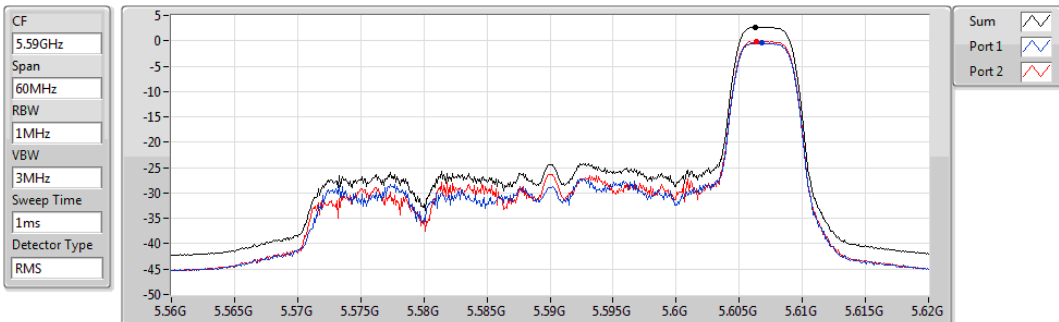

802.11ax HEW40_RU52_Index44_Nss1,(MCS0)_2TX

PSD

5590MHz

Sum	PD	Port 1	Port 2
(dBm/RBW)	(dBm/RBW)	(dBm/RBW)	(dBm/RBW)
2.74	2.74	-0.41	-0.06