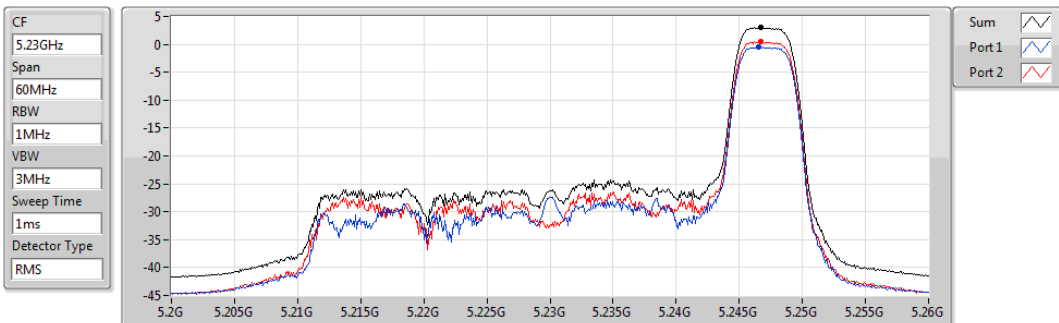

5230MHz

Sum	PD	Port 1	Port 2
(dBm/RBW)	(dBm/RBW)	(dBm/RBW)	(dBm/RBW)
2.98	2.98	-0.52	0.51

802.11ax HEW40_RU52_Index44_Nss1,(MCS0)_2TX

PSD