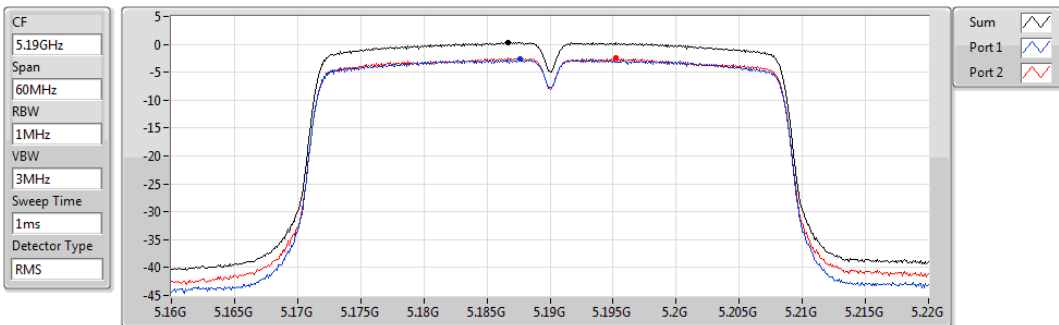

802.11n HT20_Nss1,(MCS0)_2TX

PSD

5720MHz Straddle 5.725-5.85GHz

Sum	PD	Port 1	Port 2
(dBm/RBW)	(dBm/RBW)	(dBm/RBW)	(dBm/RBW)
1.23	1.23	-1.88	-1.68

802.11n HT40_Nss1,(MCS0)_2TX

PSD

5190MHz

Sum	PD	Port 1	Port 2
(dBm/RBW)	(dBm/RBW)	(dBm/RBW)	(dBm/RBW)
0.40	0.40	-2.63	-2.37