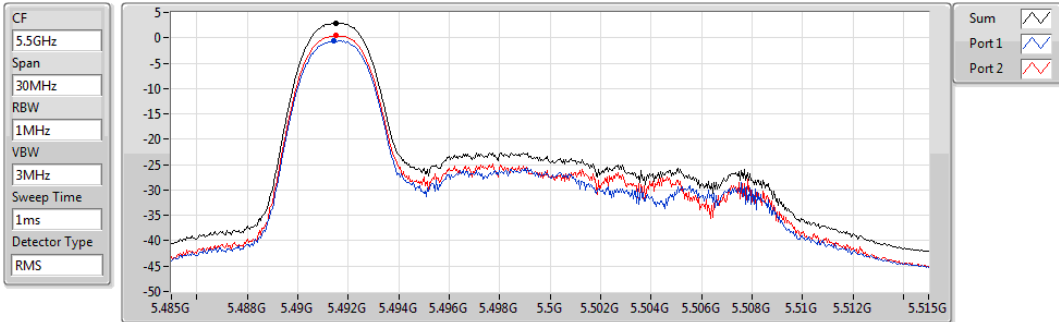

802.11ax HEW20_RU26_Index0_Nss1,(MCS0)_2TX

PSD

5500MHz

Sum	PD	Port 1	Port 2
(dBm/RBW)	(dBm/RBW)	(dBm/RBW)	(dBm/RBW)
2.94	2.94	-0.57	0.51

802.11ax HEW20_RU26_Index0_Nss1,(MCS0)_2TX

PSD