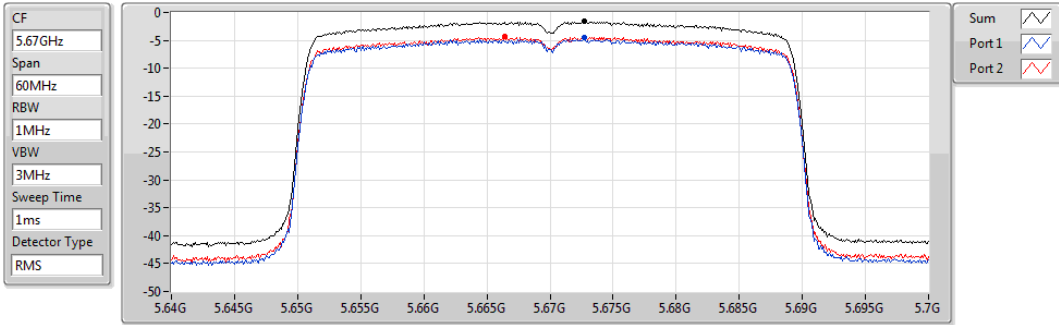

802.11ax HEW40_Nss1,(MCS0)_2TX

PSD

5590MHz

Sum	PD	Port 1	Port 2
(dBm/RBW)	(dBm/RBW)	(dBm/RBW)	(dBm/RBW)
-1.79	-1.79	-4.76	-4.50

802.11ax HEW40_Nss1,(MCS0)_2TX

PSD

5670MHz

Sum	PD	Port 1	Port 2
(dBm/RBW)	(dBm/RBW)	(dBm/RBW)	(dBm/RBW)
-1.52	-1.52	-4.57	-4.39