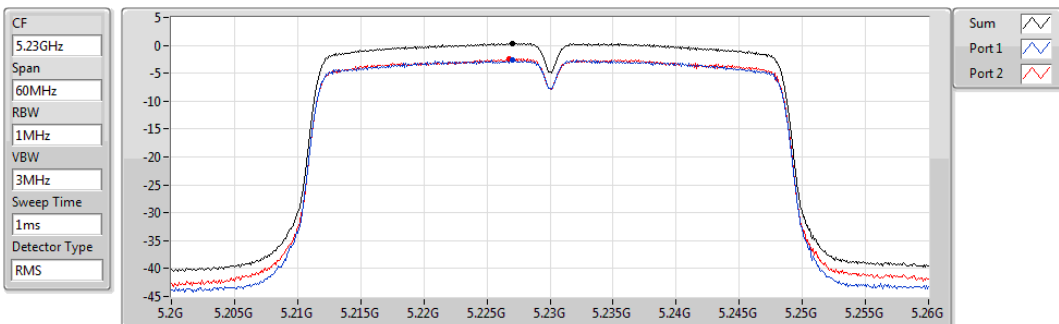

5230MHz

Sum	PD	Port 1	Port 2
(dBm/RBW)	(dBm/RBW)	(dBm/RBW)	(dBm/RBW)
0.37	0.37	-2.66	-2.33