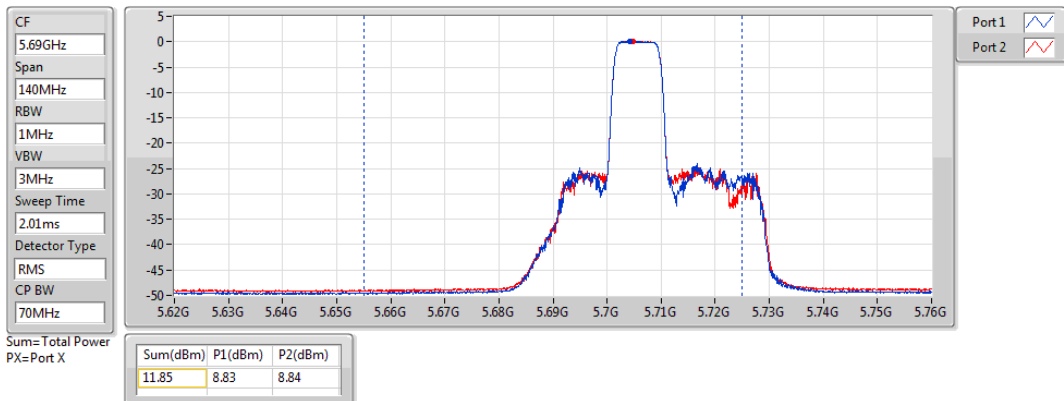

5710MHz Straddle 5.47-5.725GHz_TnomVnom