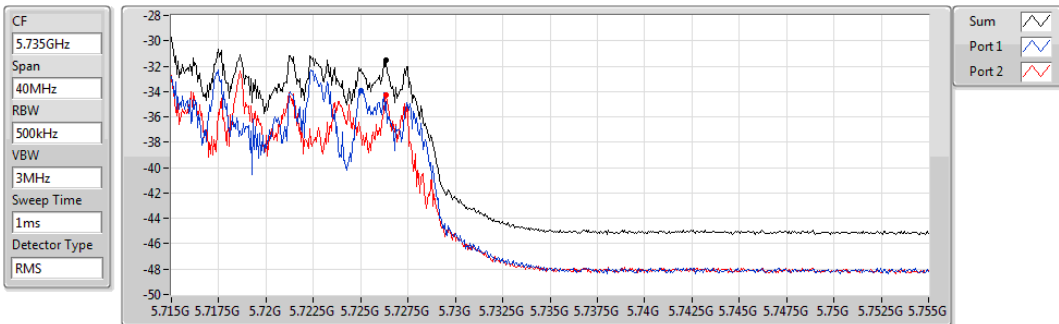

5710MHz Straddle 5.725-5.85GHz

Sum	PD	Port 1	Port 2
(dBm/RBW)	(dBm/RBW)	(dBm/RBW)	(dBm/RBW)
-31.50	-31.50	-33.94	-34.28