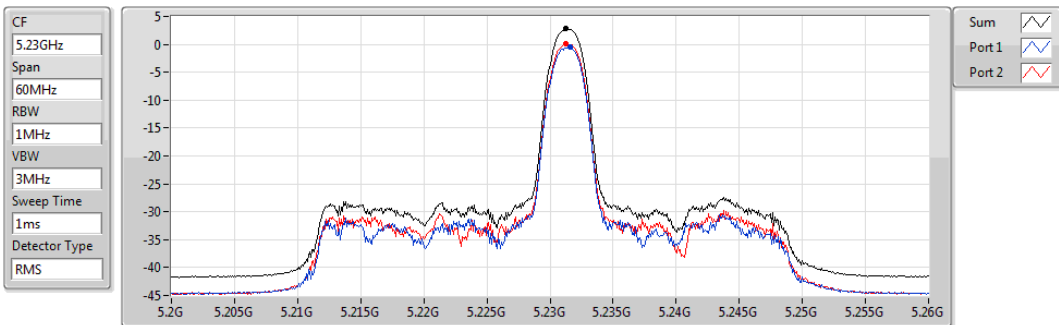

802.11ax HEW40_RU26_Index9_Nss1,(MCS0)_2TX

PSD

5230MHz

Sum	PD	Port 1	Port 2
(dBm/RBW)	(dBm/RBW)	(dBm/RBW)	(dBm/RBW)
2.81	2.81	-0.56	0.14