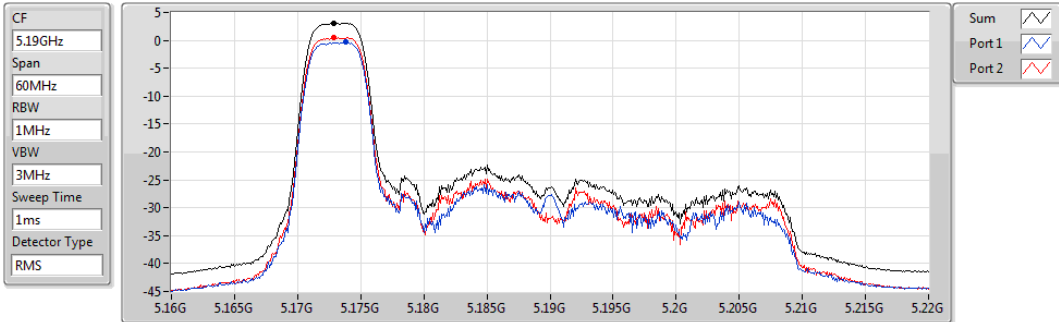

PSD

5710MHz Straddle 5.725-5.85GHz

Sum	PD	Port 1	Port 2
(dBm/1MHz)	(dBm/1MHz)	(dBm/1MHz)	(dBm/1MHz)
-0.08	-0.08	-2.91	-3.13

802.11ax HEW40_RU52_Index37_Nss1,(MCS0)_2TX

PSD

5190MHz

Sum	PD	Port 1	Port 2
(dBm/RBW)	(dBm/RBW)	(dBm/RBW)	(dBm/RBW)
3.04	3.04	-0.36	0.49