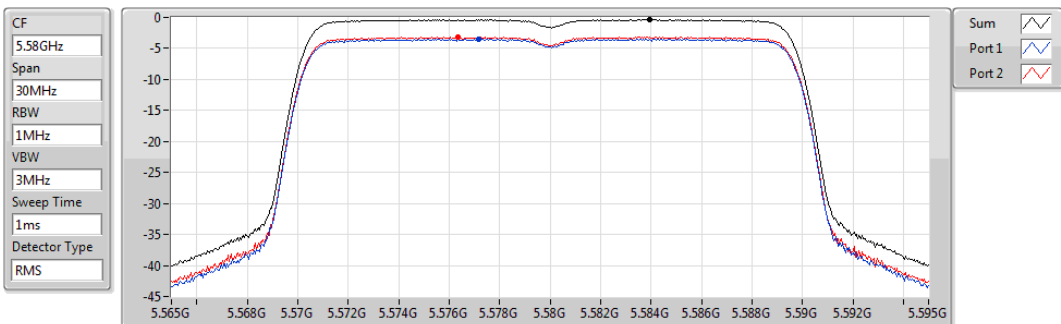

802.11ax HEW20_RU242_Index61_Nss1,(MCS0)_2TX

PSD

5580MHz

Sum	PD	Port 1	Port 2
(dBm/RBW)	(dBm/RBW)	(dBm/RBW)	(dBm/RBW)
-0.34	-0.34	-3.47	-3.17