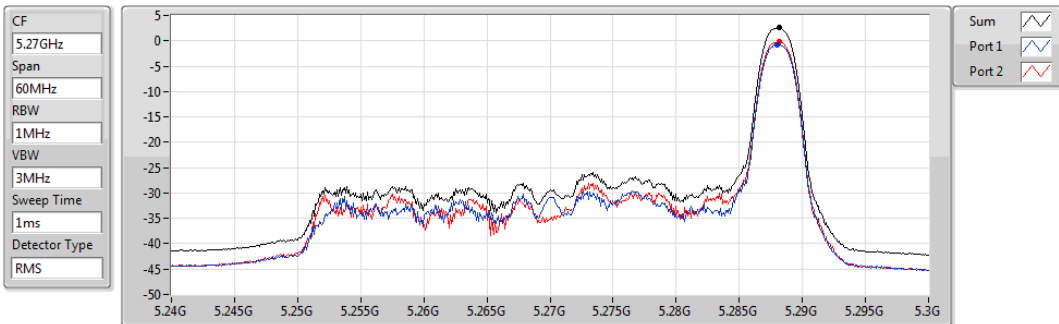

802.11ax HEW40_RU26_Index17_Nss1,(MCS0)_2TX

PSD

5230MHz

Sum	PD	Port 1	Port 2
(dBm/RBW)	(dBm/RBW)	(dBm/RBW)	(dBm/RBW)
2.64	2.64	-0.77	0.05

802.11ax HEW40_RU26_Index17_Nss1,(MCS0)_2TX

PSD

5270MHz

Sum	PD	Port 1	Port 2
(dBm/RBW)	(dBm/RBW)	(dBm/RBW)	(dBm/RBW)
2.56	2.56	-0.75	-0.17