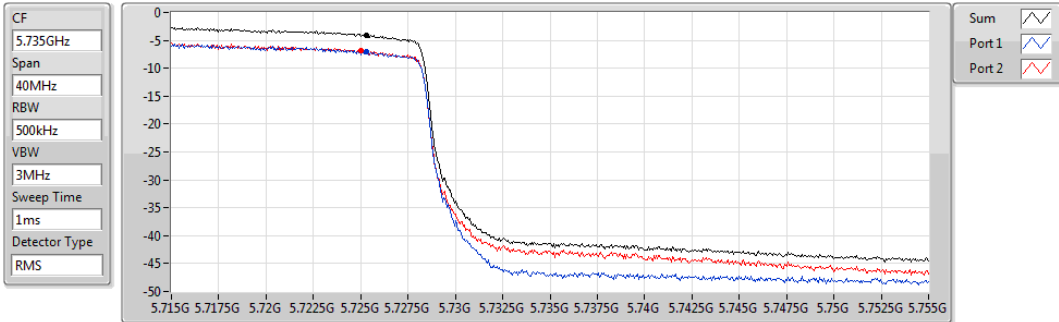

802.11n HT40_Nss1,(MCS0)_2TX

PSD

5710MHz Straddle 5.47-5.725GHz

Sum	PD	Port 1	Port 2
(dBm/RBW)	(dBm/RBW)	(dBm/RBW)	(dBm/RBW)
0.45	0.45	-2.58	-2.42

802.11n HT40_Nss1,(MCS0)_2TX

PSD

5710MHz Straddle 5.725-5.85GHz