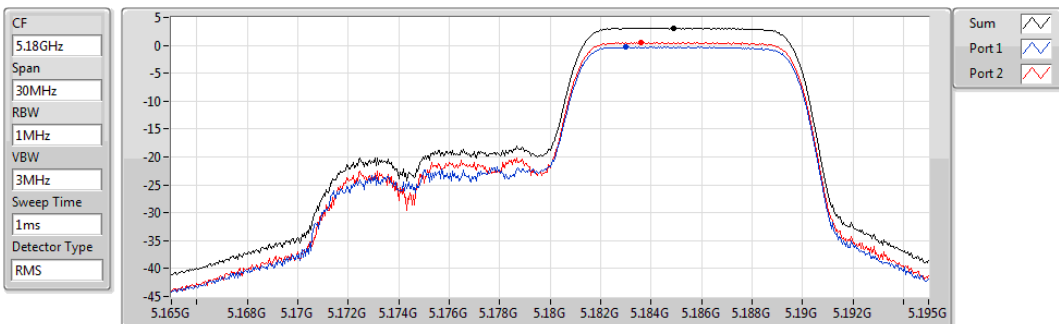

5180MHz

Sum	PD	Port 1	Port 2
(dBm/RBW)	(dBm/RBW)	(dBm/RBW)	(dBm/RBW)
3.12	3.12	-0.29	0.52