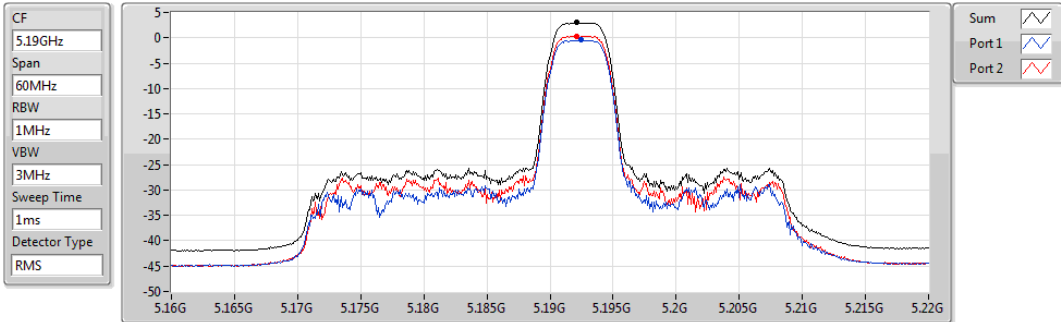

PSD

5710MHz Straddle 5.725-5.85GHz

Sum	PD	Port 1	Port 2
(dBm/RBW)	(dBm/RBW)	(dBm/RBW)	(dBm/RBW)
-27.56	-27.56	-29.19	-31.65

802.11ax HEW40_RU52_Index41_Nss1,(MCS0)_2TX

PSD

5190MHz

Sum	PD	Port 1	Port 2
(dBm/RBW)	(dBm/RBW)	(dBm/RBW)	(dBm/RBW)
2.97	2.97	-0.44	0.37