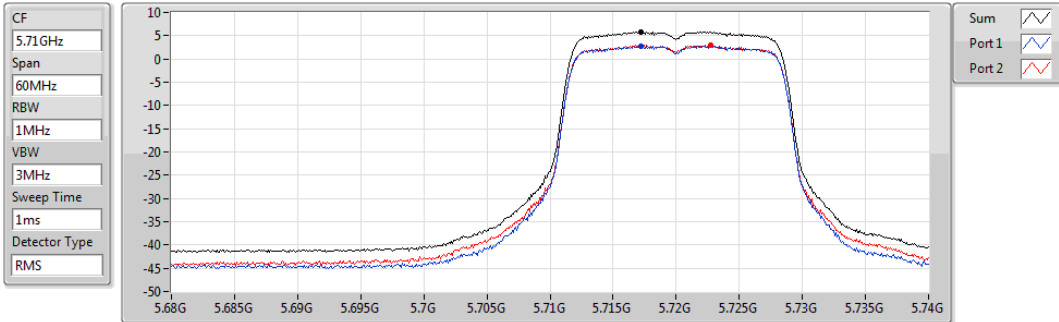

802.11a_Nss1,(6Mbps)_2TX

PSD

5720MHz Straddle 5.47-5.725GHz

Sum	PD	Port 1	Port 2
(dBm/RBW)	(dBm/RBW)	(dBm/RBW)	(dBm/RBW)
5.84	5.84	2.82	2.95

802.11a_Nss1,(6Mbps)_2TX

PSD