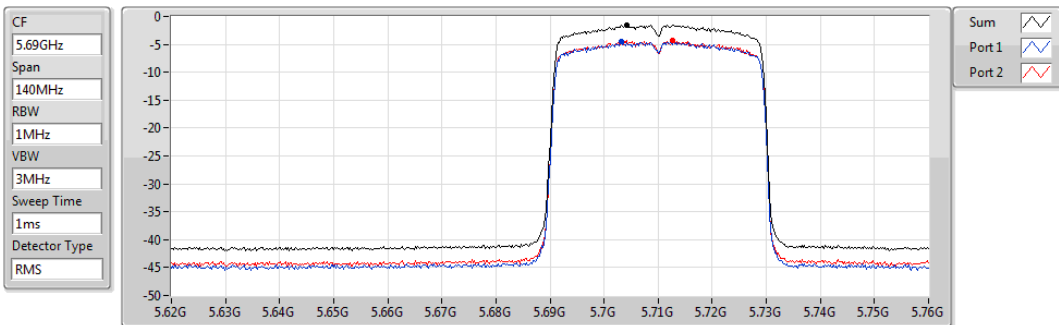

802.11ax HEW40_Nss1,(MCS0)_2TX

PSD

5710MHz Straddle 5.47-5.725GHz

Sum	PD	Port 1	Port 2
(dBm/RBW)	(dBm/RBW)	(dBm/RBW)	(dBm/RBW)
-1.55	-1.55	-4.55	-4.21