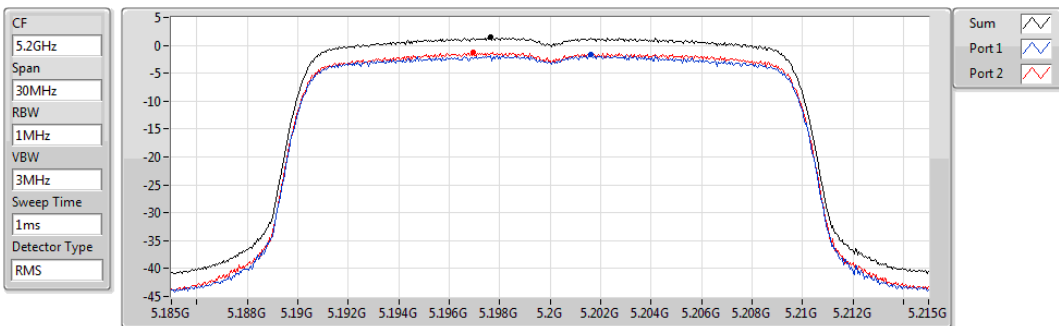

5200MHz

Sum	PD	Port 1	Port 2
(dBm/RBW)	(dBm/RBW)	(dBm/RBW)	(dBm/RBW)
1.39	1.39	-1.70	-1.17