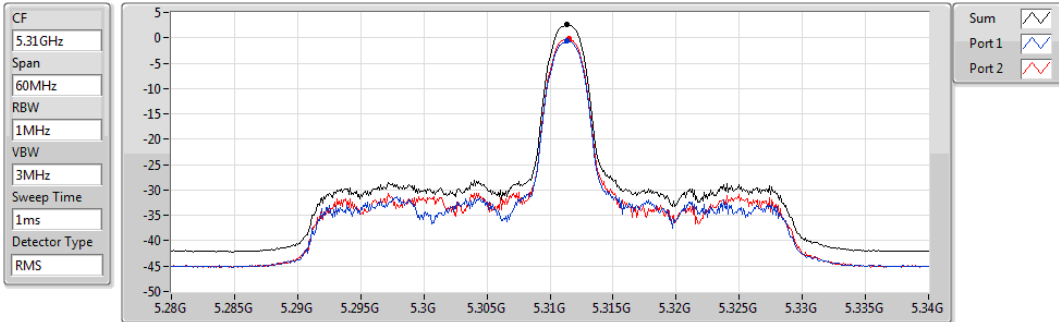

802.11ax HEW40_RU26_Index9_Nss1,(MCS0)_2TX

PSD

5310MHz

Sum	PD	Port 1	Port 2
(dBm/RBW)	(dBm/RBW)	(dBm/RBW)	(dBm/RBW)
2.56	2.56	-0.67	-0.21