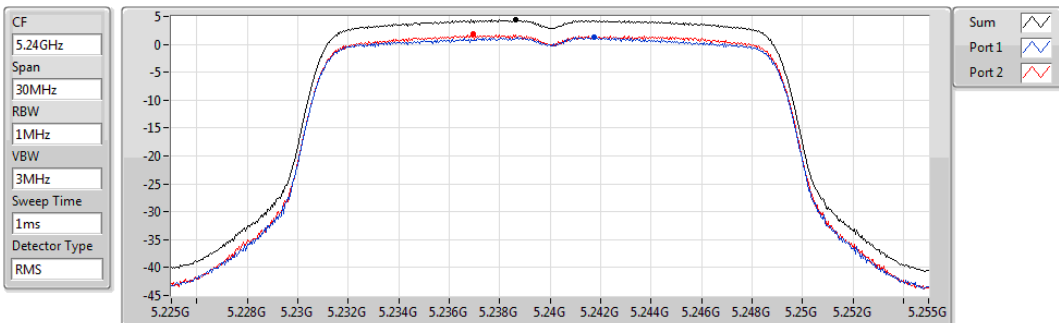

5240MHz

Sum	PD	Port 1	Port 2
(dBm/RBW)	(dBm/RBW)	(dBm/RBW)	(dBm/RBW)
4.42	4.42	1.25	1.85

802.11n HT20_Nss1,(MCS0)_2TX

PSD