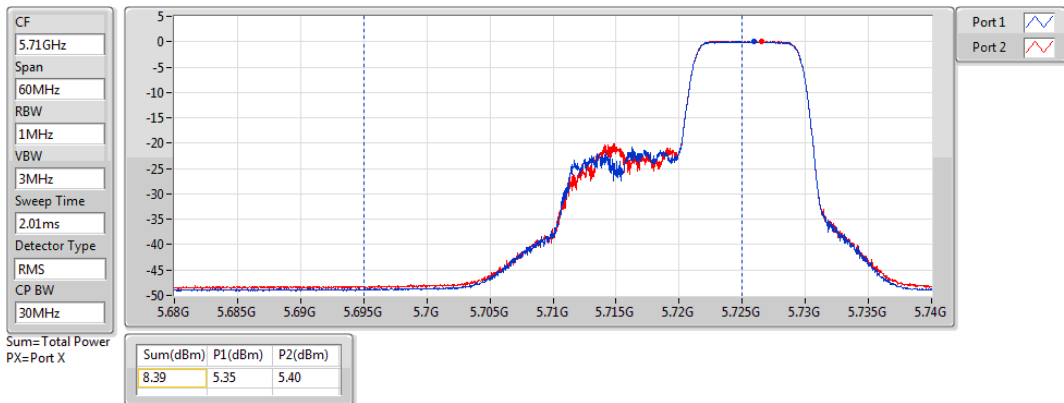

5720MHz Straddle 5.47-5.725GHz_TnomVnom