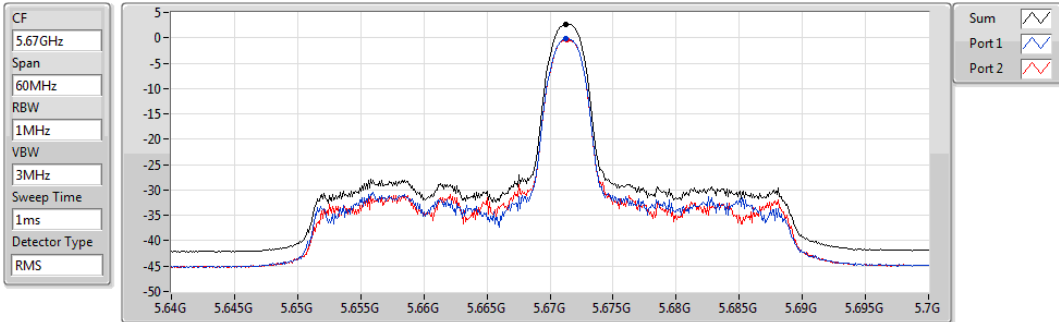

802.11ax HEW40_RU26_Index9_Nss1,(MCS0)_2TX

PSD

5590MHz

Sum	PD	Port 1	Port 2
(dBm/RBW)	(dBm/RBW)	(dBm/RBW)	(dBm/RBW)
2.97	2.97	-0.20	0.14

802.11ax HEW40_RU26_Index9_Nss1,(MCS0)_2TX

PSD

5670MHz

Sum	PD	Port 1	Port 2
(dBm/RBW)	(dBm/RBW)	(dBm/RBW)	(dBm/RBW)
2.71	2.71	-0.23	-0.37