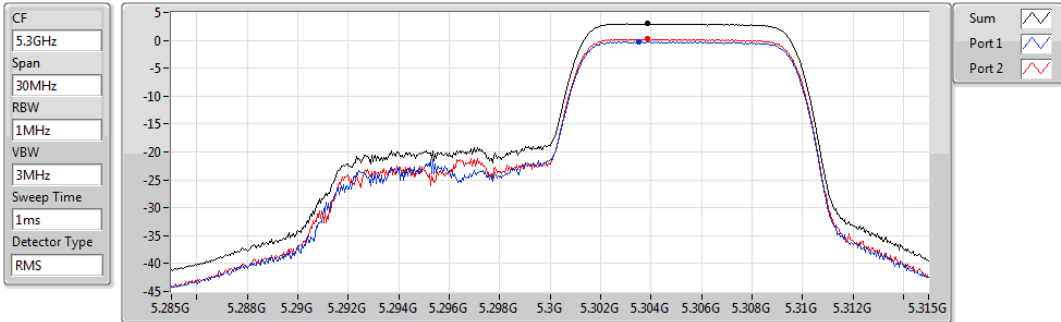

802.11ax HEW20_RU106_Index54_Nss1,(MCS0)_2TX

PSD

5300MHz

Sum	PD	Port 1	Port 2
(dBm/RBW)	(dBm/RBW)	(dBm/RBW)	(dBm/RBW)
2.98	2.98	-0.25	0.25