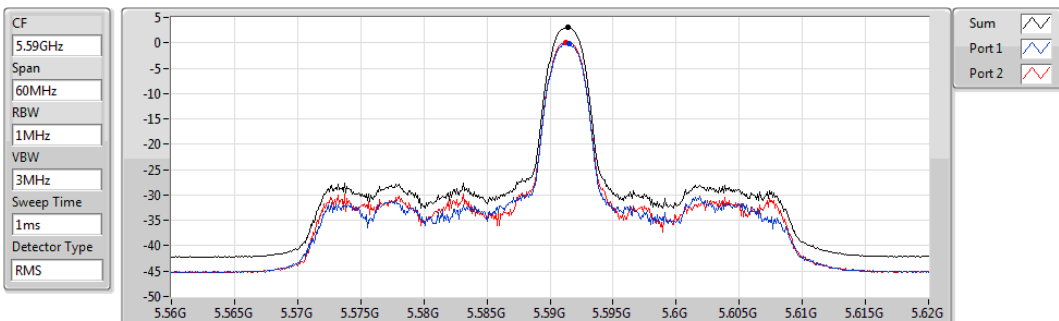

802.11ax HEW40_RU26_Index9_Nss1,(MCS0)_2TX

PSD

5590MHz

Sum	PD	Port 1	Port 2
(dBm/RBW)	(dBm/RBW)	(dBm/RBW)	(dBm/RBW)
2.97	2.97	-0.20	0.14