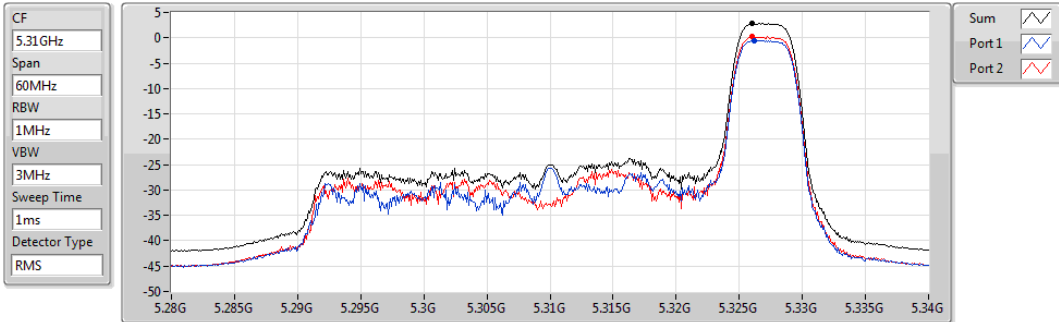

802.11ax HEW40_RU52_Index44_Nss1,(MCS0)_2TX

PSD

5310MHz

Sum	PD	Port 1	Port 2
(dBm/RBW)	(dBm/RBW)	(dBm/RBW)	(dBm/RBW)
2.83	2.83	-0.54	0.19