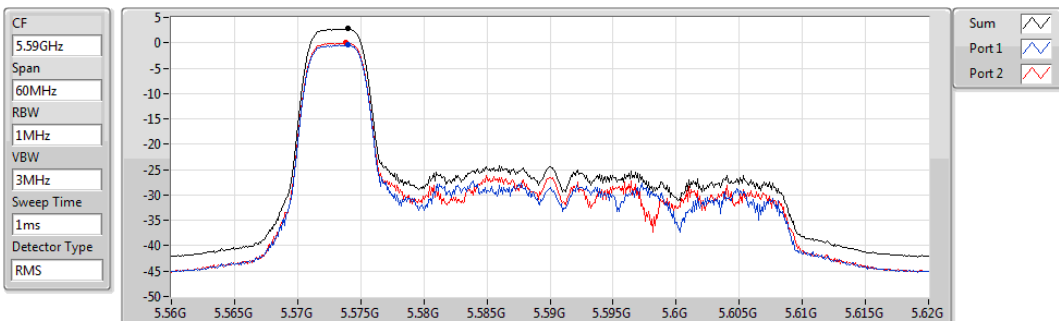

802.11ax HEW40_RU52_Index37_Nss1,(MCS0)_2TX

PSD

5590MHz

Sum	PD	Port 1	Port 2
(dBm/RBW)	(dBm/RBW)	(dBm/RBW)	(dBm/RBW)
2.75	2.75	-0.42	-0.04