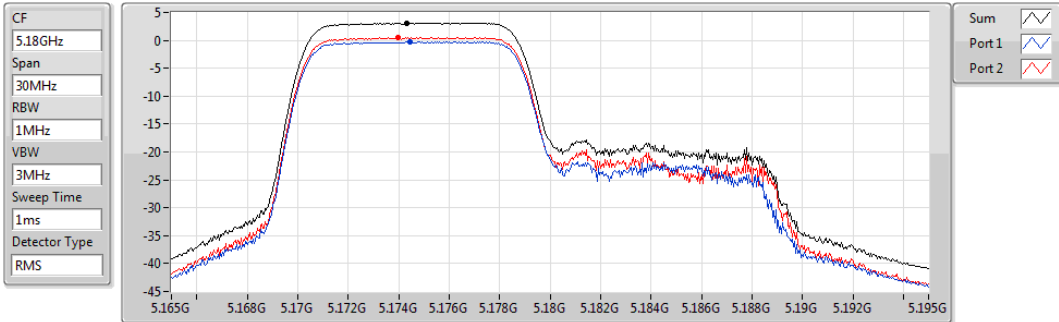

802.11ax HEW20_RU106_Index53_Nss1,(MCS0)_2TX

PSD

5180MHz

Sum	PD	Port 1	Port 2
(dBm/1MHz)	(dBm/1MHz)	(dBm/1MHz)	(dBm/1MHz)
3.11	3.11	-0.22	0.47