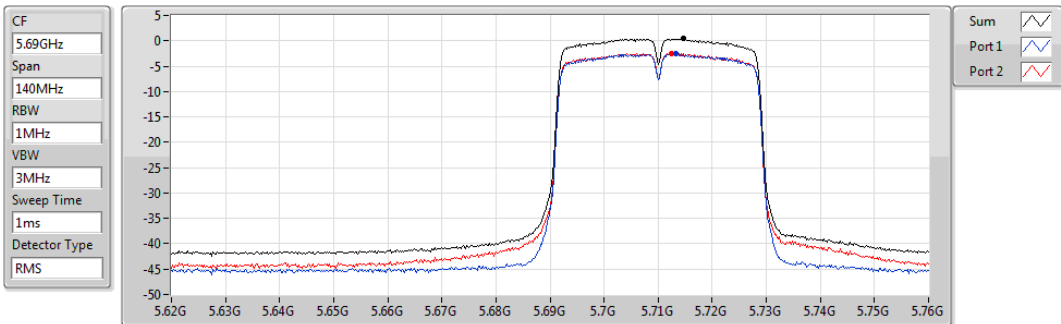

5710MHz Straddle 5.47-5.725GHz

Sum	PD	Port 1	Port 2
(dBm/RBW)	(dBm/RBW)	(dBm/RBW)	(dBm/RBW)
0.45	0.45	-2.58	-2.42