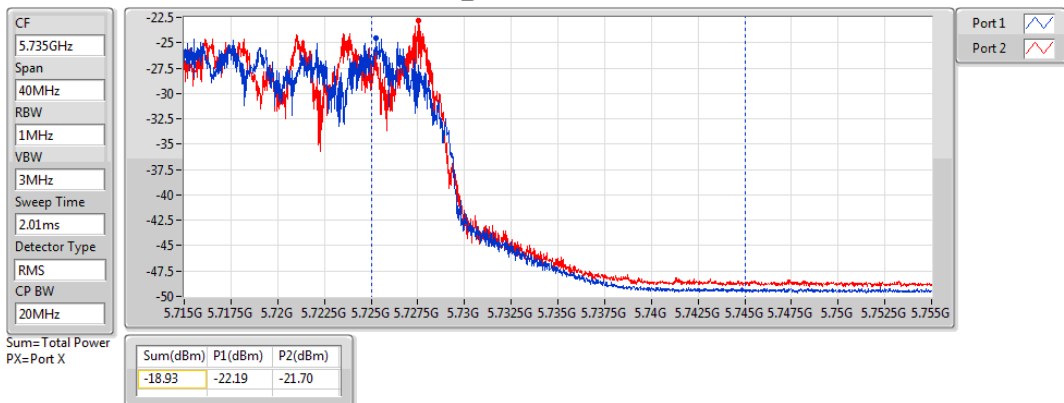

5710MHz Straddle 5.725-5.85GHz_TnomVnom