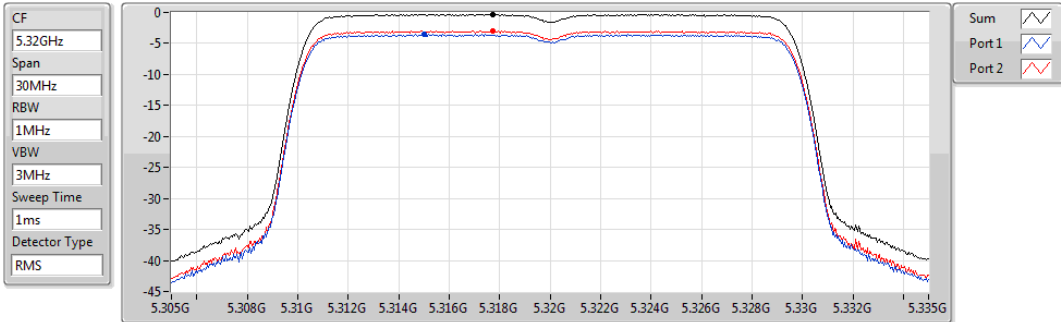

802.11ax HEW20_RU242_Index61_Nss1,(MCS0)_2TX

PSD

5320MHz

Sum	PD	Port 1	Port 2
(dBm/RBW)	(dBm/RBW)	(dBm/RBW)	(dBm/RBW)
-0.31	-0.31	-3.49	-2.98