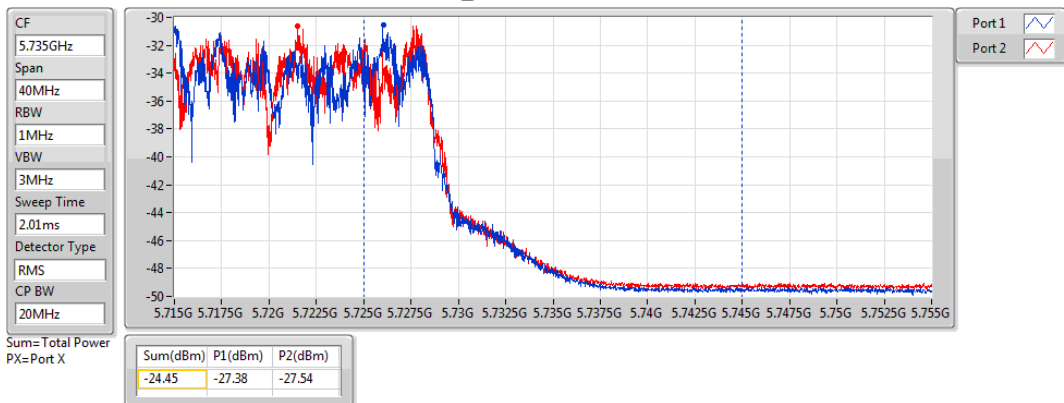

5710MHz Straddle 5.725-5.85GHz_TnomVnom