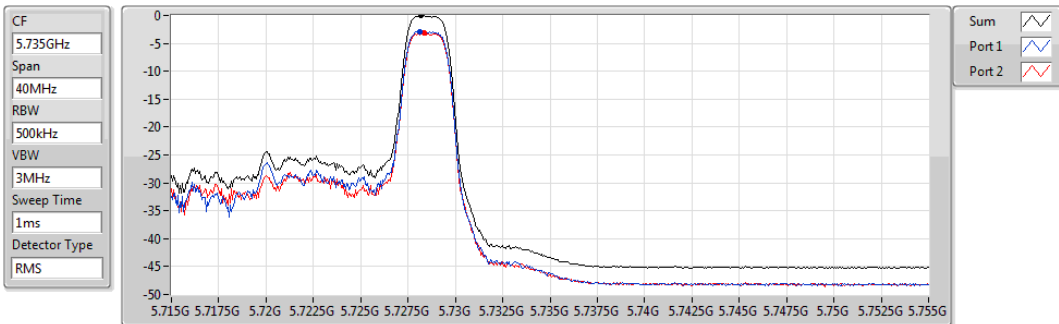

5720MHz Straddle 5.725-5.85GHz

Sum	PD	Port 1	Port 2
(dBm/RBW)	(dBm/RBW)	(dBm/RBW)	(dBm/RBW)
-0.04	-0.04	-2.86	-3.16