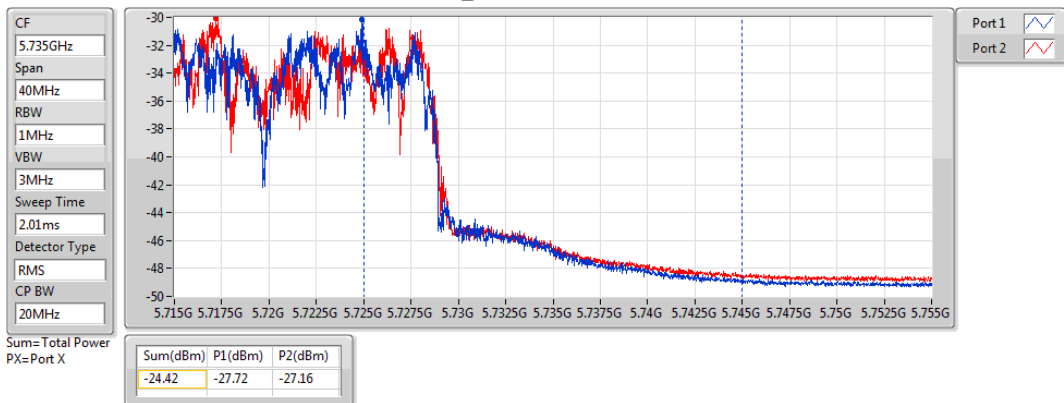

5690MHz Straddle 5.725-5.85GHz_TnomVnom