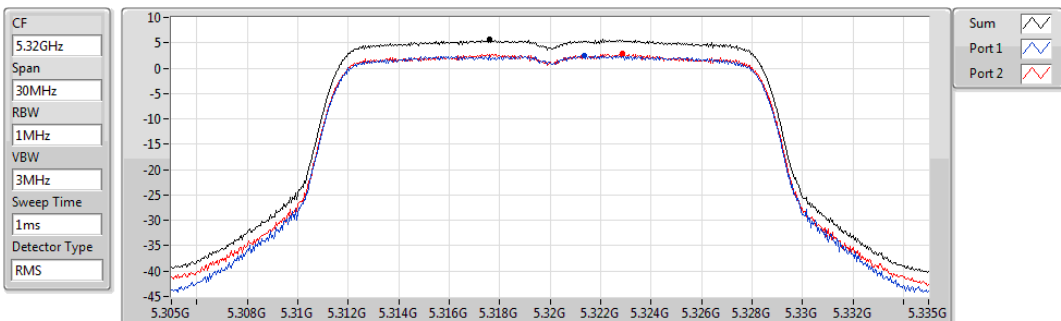

802.11a_Nss1,(6Mbps)_2TX

PSD

5320MHz

Sum	PD	Port 1	Port 2
(dBm/RBW)	(dBm/RBW)	(dBm/RBW)	(dBm/RBW)
5.61	5.61	2.57	2.90