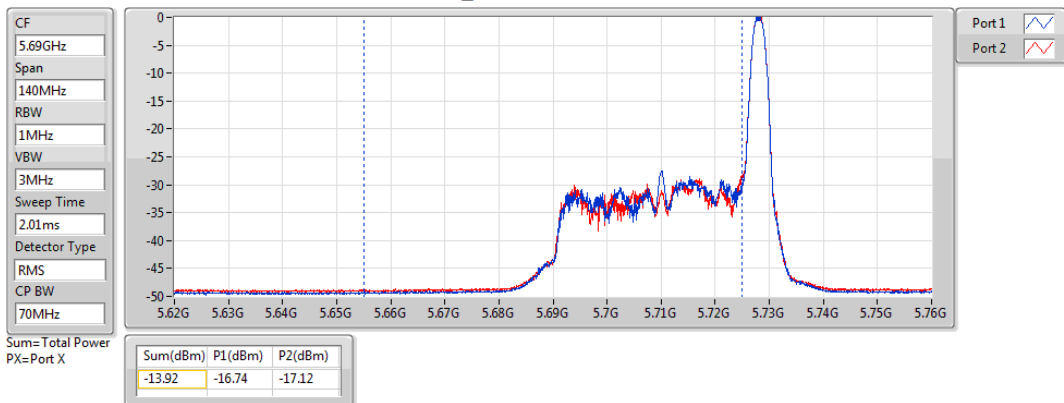

5710MHz Straddle 5.47-5.725GHz_TnomVnom