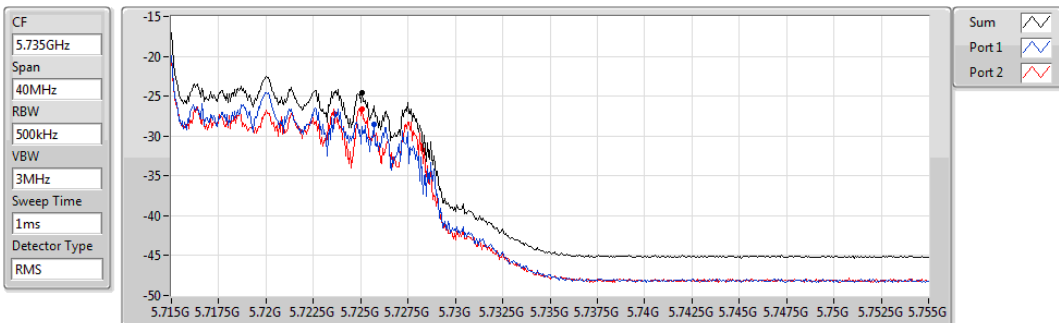

5720MHz Straddle 5.725-5.85GHz

Sum	PD	Port 1	Port 2
(dBm/RBW)	(dBm/RBW)	(dBm/RBW)	(dBm/RBW)
-24.55	-24.55	-28.55	-26.58

802.11ax HEW20_RU52_Index38_Nss1,(MCS0)_2TX

PSD