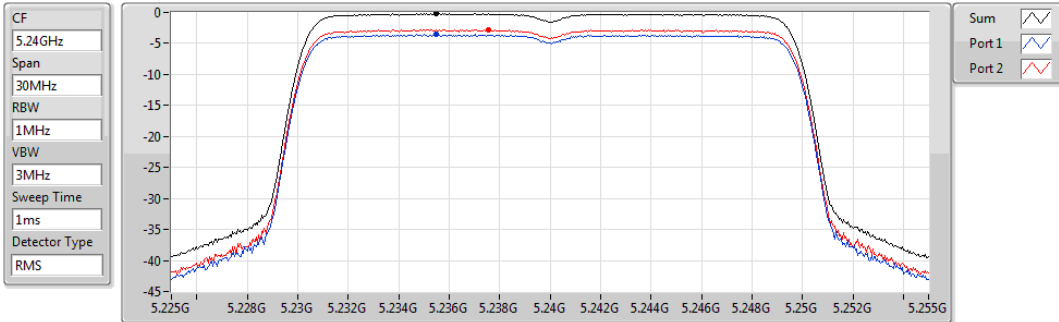

802.11ax HEW20_RU242_Index61_Nss1,(MCS0)_2TX

PSD

5240MHz

Sum	PD	Port 1	Port 2
(dBm/100kHz)	(dBm/100kHz)	(dBm/100kHz)	(dBm/100kHz)
-0.20	-0.20	-3.56	-2.82

802.11ax HEW20_RU242_Index61_Nss1,(MCS0)_2TX

PSD