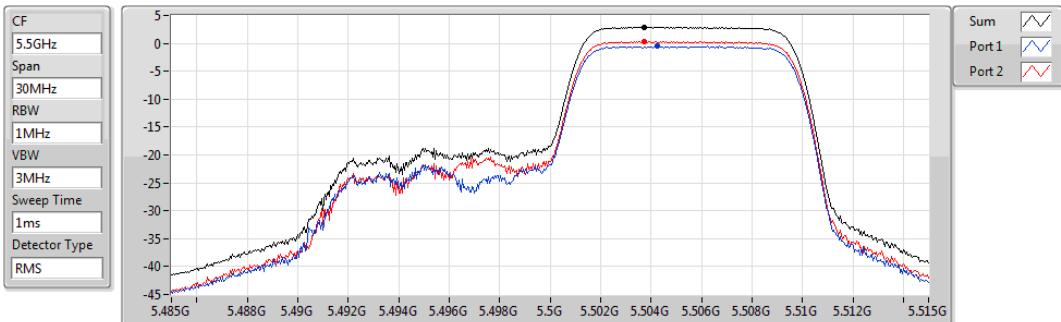

802.11ax HEW20_RU106_Index54_Nss1,(MCS0)_2TX

PSD

5500MHz

Sum	PD	Port 1	Port 2
(dBm/RBW)	(dBm/RBW)	(dBm/RBW)	(dBm/RBW)
2.89	2.89	-0.54	0.37