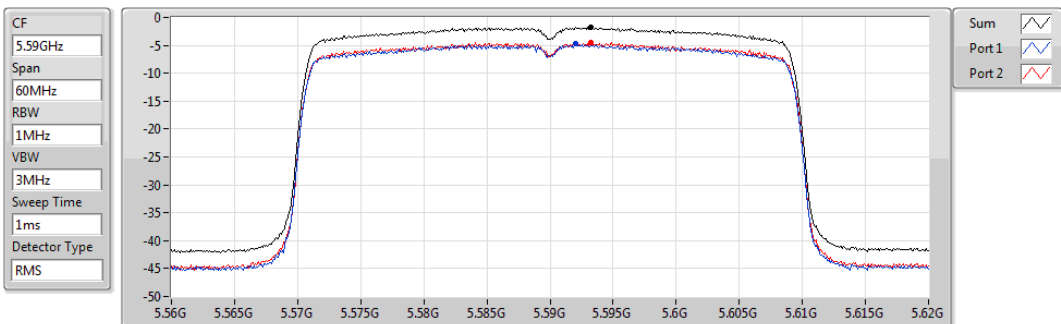

802.11ax HEW40_Nss1,(MCS0)_2TX

PSD

5590MHz

Sum	PD	Port 1	Port 2
(dBm/RBW)	(dBm/RBW)	(dBm/RBW)	(dBm/RBW)
-1.79	-1.79	-4.76	-4.50