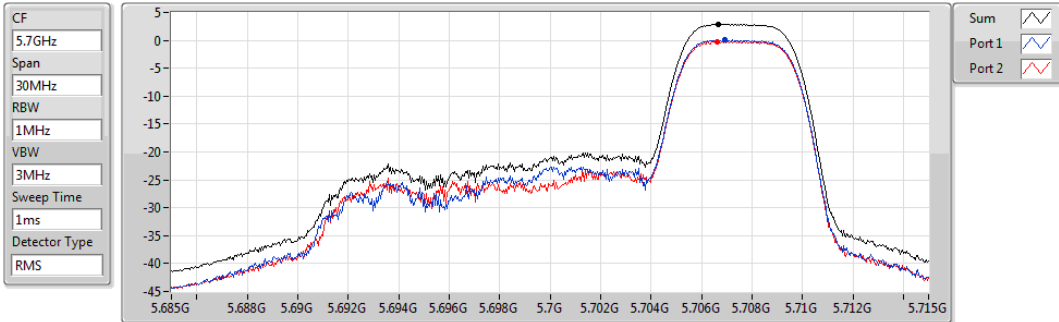

802.11ax HEW20_RU52_Index40_Nss1,(MCS0)_2TX

PSD

5700MHz

Sum	PD	Port 1	Port 2
(dBm/RBW)	(dBm/RBW)	(dBm/RBW)	(dBm/RBW)
2.89	2.89	0.02	-0.20

802.11ax HEW20_RU52_Index40_Nss1,(MCS0)_2TX

PSD