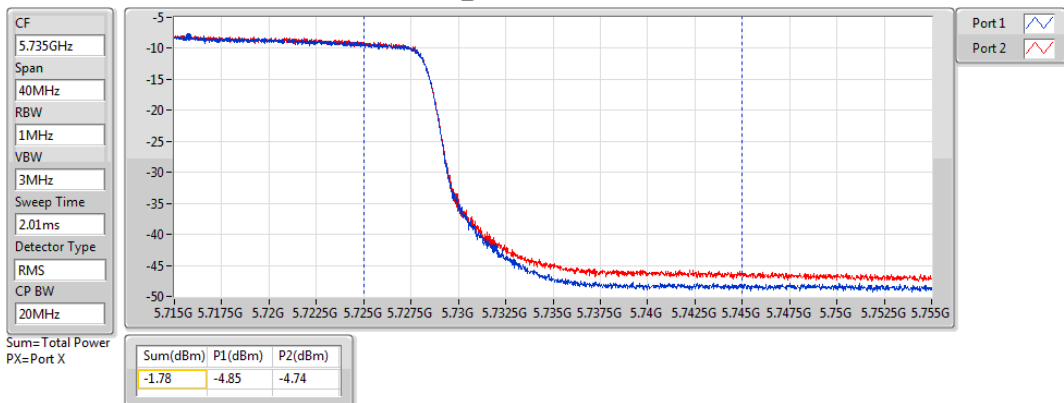

5690MHz Straddle 5.725-5.85GHz_TnomVnom