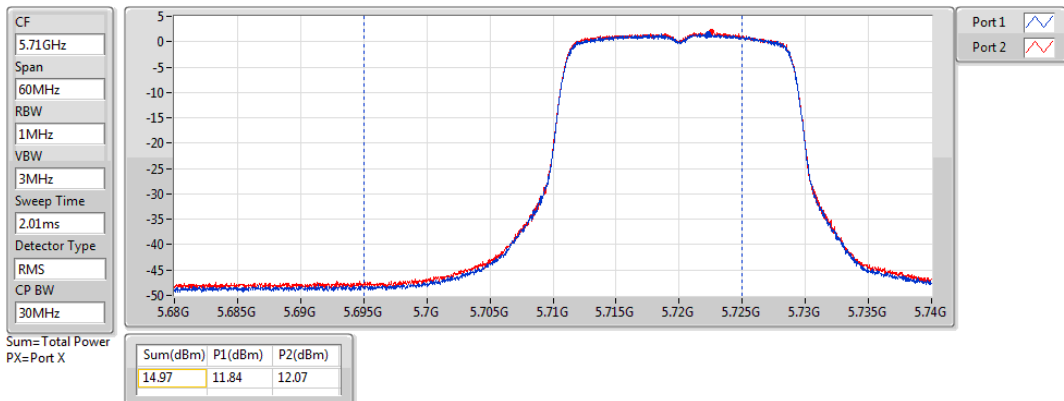

5720MHz Straddle 5.47-5.725GHz_TnomVnom