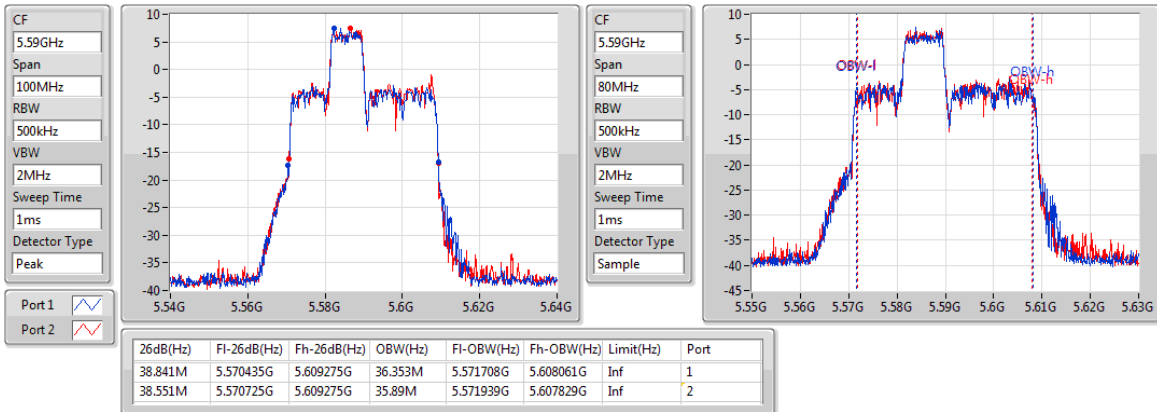

802.11ax HEW40_RU106_Index54_Nss1,(MCS0)_2TX

EBW

5590MHz