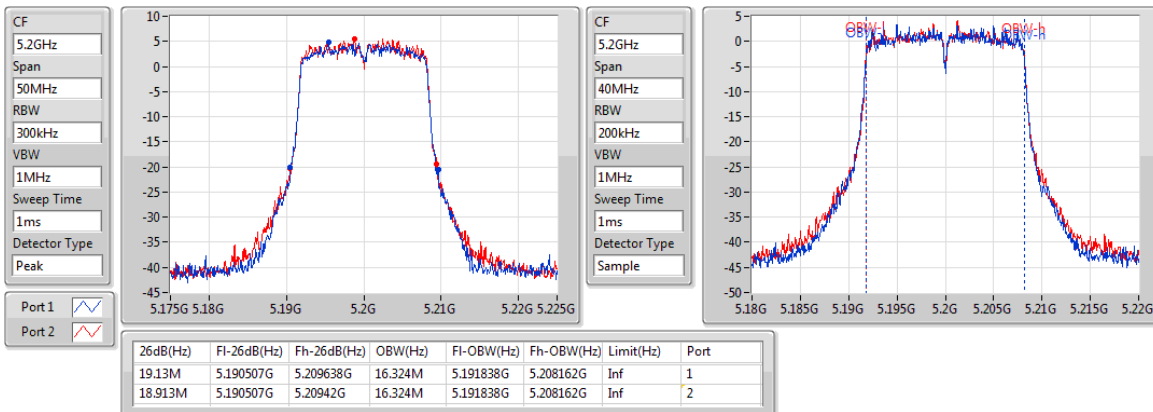

Mode	Result	Limit (Hz)	Port 1-N dB (Hz)	Port 1-OBW (Hz)	Port 2-N dB (Hz)	Port 2-OBW (Hz)
5690MHz Straddle 5.725-5.85GHz	Pass	500k	3.13M	4.428M	3.174M	4.993M
802.11ax HEW20_Nss1,(MCS0)_2TX	-	-	-	-	-	-
5180MHz	Pass	Inf	20.725M	18.813M	20.652M	18.871M
5200MHz	Pass	Inf	20.507M	18.871M	20.58M	18.871M
5240MHz	Pass	Inf	20.58M	18.871M	20.87M	18.871M
5260MHz	Pass	Inf	20.435M	18.871M	20.725M	18.813M
5300MHz	Pass	Inf	20.58M	18.871M	20.435M	18.871M
5320MHz	Pass	Inf	20.87M	18.871M	20.507M	18.871M
5500MHz	Pass	Inf	20.797M	18.871M	20.58M	18.871M
5580MHz	Pass	Inf	20.725M	18.871M	20.725M	18.929M
5700MHz	Pass	Inf	20.58M	18.813M	20.725M	18.813M
5720MHz Straddle 5.47-5.725GHz	Pass	Inf	15.283M	14.436M	15.317M	14.436M
5720MHz Straddle 5.725-5.85GHz	Pass	500k	4.391M	4.515M	3.826M	4.515M
802.11ax HEW40_Nss1,(MCS0)_2TX	-	-	-	-	-	-
5190MHz	Pass	Inf	40.435M	37.742M	40.435M	37.742M
5230MHz	Pass	Inf	40.58M	37.742M	39.855M	37.627M
5270MHz	Pass	Inf	40.145M	37.627M	40.145M	37.627M
5310MHz	Pass	Inf	40.145M	37.742M	40.29M	37.511M
5510MHz	Pass	Inf	40.725M	37.742M	40.145M	37.627M
5590MHz	Pass	Inf	39.855M	37.627M	40.29M	37.627M
5670MHz	Pass	Inf	40M	37.627M	40.145M	37.742M
5710MHz Straddle 5.47-5.725GHz	Pass	Inf	34.909M	33.669M	34.909M	33.669M
5710MHz Straddle 5.725-5.85GHz	Pass	500k	3.957M	4.081M	3.826M	4.081M
802.11ax HEW80_Nss1,(MCS0)_2TX	-	-	-	-	-	-
5210MHz	Pass	Inf	82.029M	77.106M	81.739M	76.874M
5290MHz	Pass	Inf	81.159M	76.874M	82.029M	77.106M
5530MHz	Pass	Inf	81.739M	77.337M	81.739M	77.106M
5610MHz	Pass	Inf	81.739M	77.337M	82.029M	77.106M
5690MHz Straddle 5.47-5.725GHz	Pass	Inf	75.944M	73.039M	75.571M	73.039M
5690MHz Straddle 5.725-5.85GHz	Pass	500k	4M	4.559M	3.957M	5.036M

Port X-N dB = Port X 6dB down bandwidth for 5.725-5.85GHz band / 26dB down bandwidth for other band

Port X-OBW = Port X 99% occupied bandwidth;

802.11a_Nss1,(6Mbps)_2TX

EBW

5180MHz

802.11a_Nss1,(6Mbps)_2TX

EBW

5200MHz

802.11a_Nss1,(6Mbps)_2TX

EBW

5240MHz

802.11a_Nss1,(6Mbps)_2TX

EBW

5260MHz