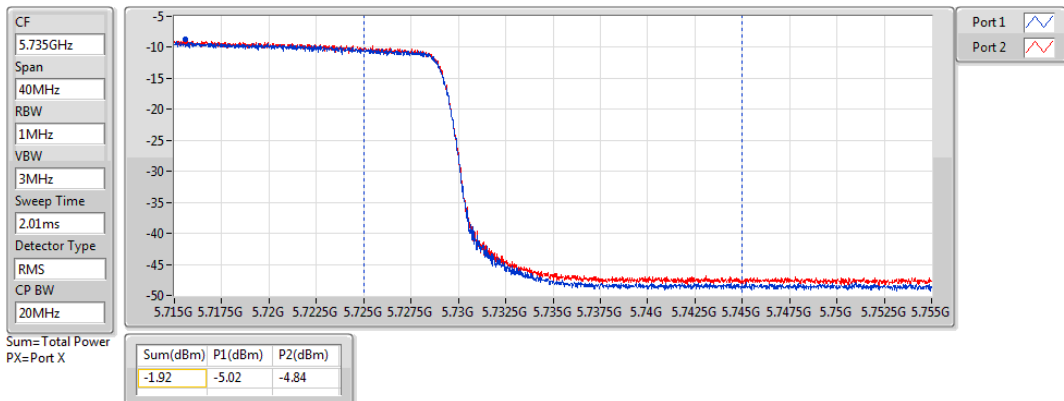

5690MHz Straddle 5.725-5.85GHz_TnomVnom