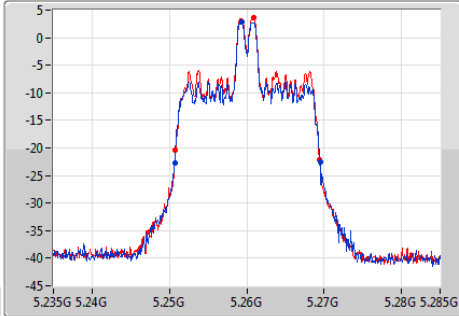

802.11ax HEW20_RU26_Index4_Nss1,(MCS0)_2TX

EBW

5260MHz

CF
5.26GHz
Span
50MHz
RBW
300kHz
VBW
1MHz
Sweep Time
1ms
Detector Type
Peak

CF
5.26GHz
Span
40MHz
RBW
200kHz
VBW
1MHz
Sweep Time
1ms
Detector Type
Sample