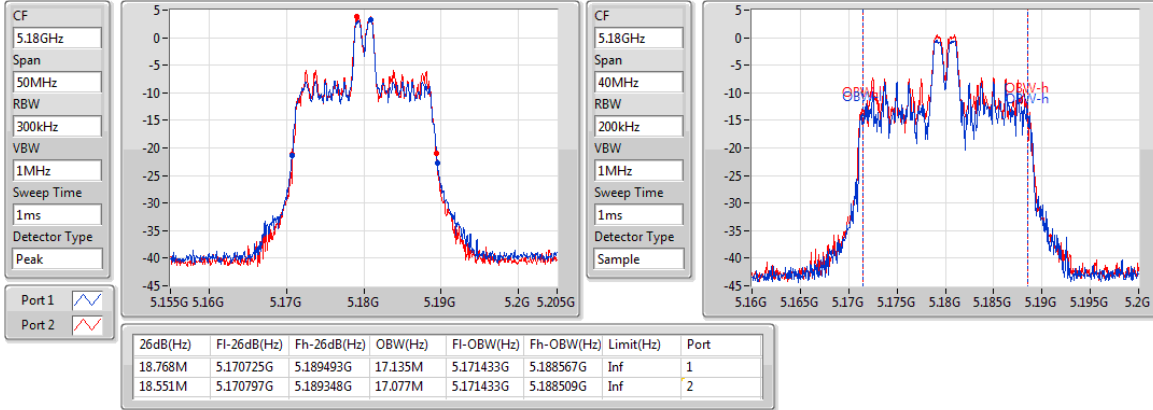

802.11ax HEW20_RU26_Index4_Nss1,(MCS0)_2TX

EBW

5180MHz