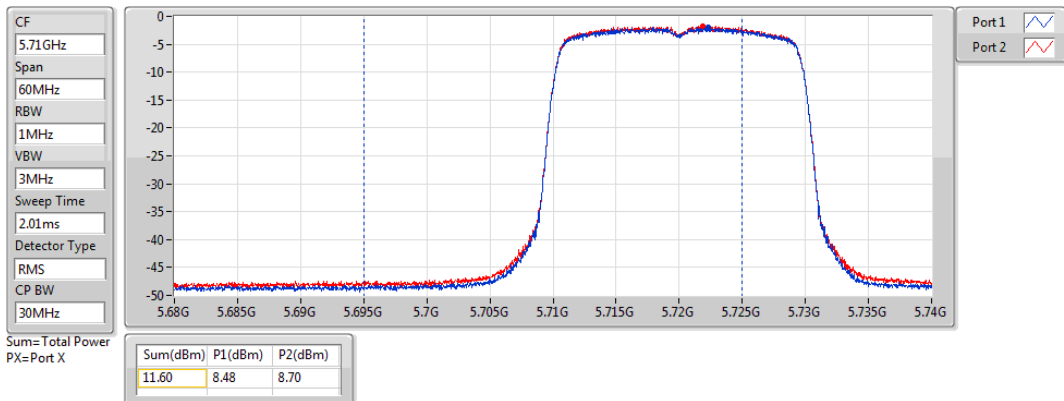

5720MHz Straddle 5.47-5.725GHz_TnomVnom