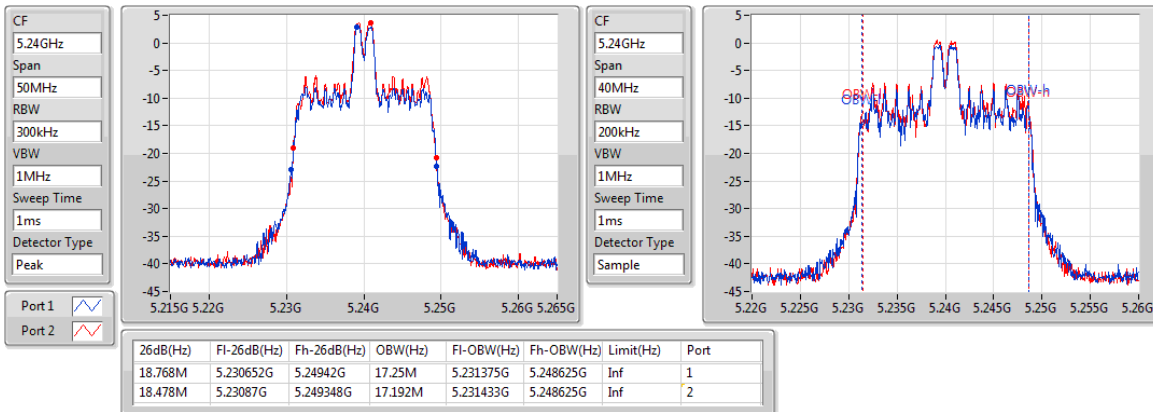

802.11ax HEW20_RU26_Index4_Nss1,(MCS0)_2TX

EBW

5240MHz