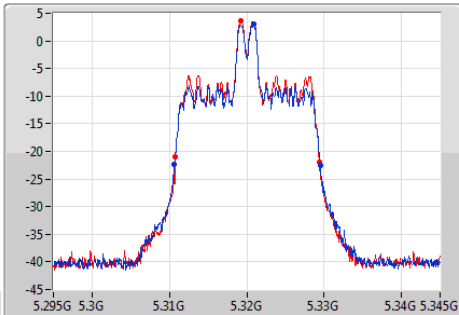

802.11ax HEW20_RU26_Index4_Nss1,(MCS0)_2TX

EBW

5320MHz

CF
5.32GHz
Span
50MHz
RBW
300kHz
VBW
1MHz
Sweep Time
1ms
Detector Type
Peak

CF
5.32GHz
Span
40MHz
RBW
200kHz
VBW
1MHz
Sweep Time
1ms
Detector Type
Sample