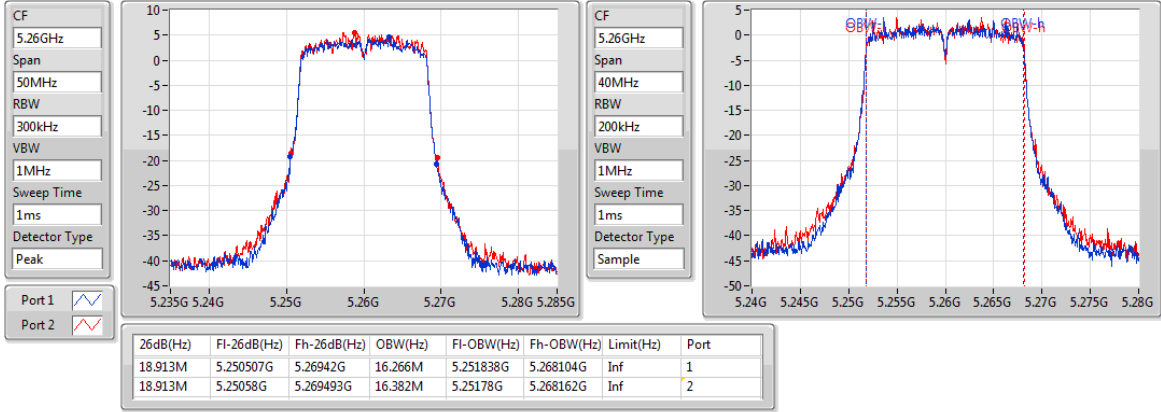

Port X-N dB = Port X 6dB down bandwidth for 5.725-5.85GHz band / 26dB down bandwidth for other band

Port X-OBW = Port X 99% occupied bandwidth;

802.11a_Nss1,(6Mbps)_2TX

EBW

5180MHz

802.11a_Nss1,(6Mbps)_2TX

EBW

5200MHz

802.11a_Nss1,(6Mbps)_2TX

EBW

5240MHz

802.11a_Nss1,(6Mbps)_2TX

EBW

5260MHz

802.11a_Nss1,(6Mbps)_2TX

EBW

5300MHz

802.11a_Nss1,(6Mbps)_2TX

EBW

5320MHz

802.11a_Nss1,(6Mbps)_2TX

EBW