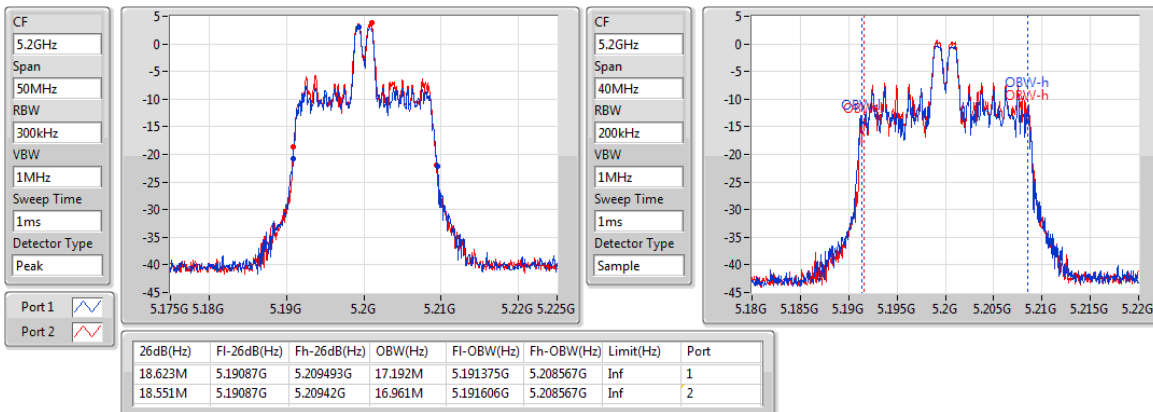

802.11ax HEW20_RU26_Index4_Nss1,(MCS0)_2TX

EBW

5200MHz