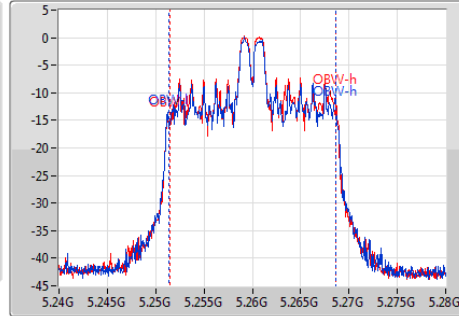

26dB(Hz)	Fl-26dB(Hz)	Fh-26dB(Hz)	OBW(Hz)	Fl-OBW(Hz)	Fh-OBW(Hz)	Limit(Hz)	Port
18.768M	5.250725G	5.269493G	17.25M	5.251375G	5.268625G	Inf	1
18.623M	5.250797G	5.26942G	17.135M	5.251491G	5.268625G	Inf	2