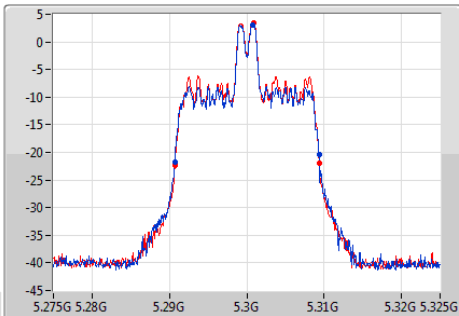

802.11ax HEW20_RU26_Index4_Nss1,(MCS0)_2TX

EBW

5300MHz

CF
5.3GHz
Span
50MHz
RBW
300kHz
VBW
1MHz
Sweep Time
1ms
Detector Type
Peak

CF
5.3GHz
Span
40MHz
RBW
200kHz
VBW
1MHz
Sweep Time
1ms
Detector Type
Sample