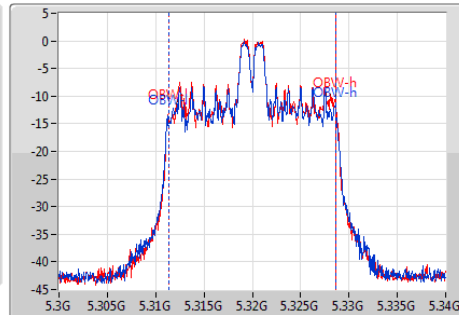

802.11ax HEW20_RU26_Index4_Nss1,(MCS0)_2TX

EBW

5320MHz

CF
5.32GHz
Span
50MHz
RBW
300kHz
VBW
1MHz
Sweep Time
1ms
Detector Type
Peak

CF
5.32GHz
Span
40MHz
RBW
200kHz
VBW
1MHz
Sweep Time
1ms
Detector Type
Sample