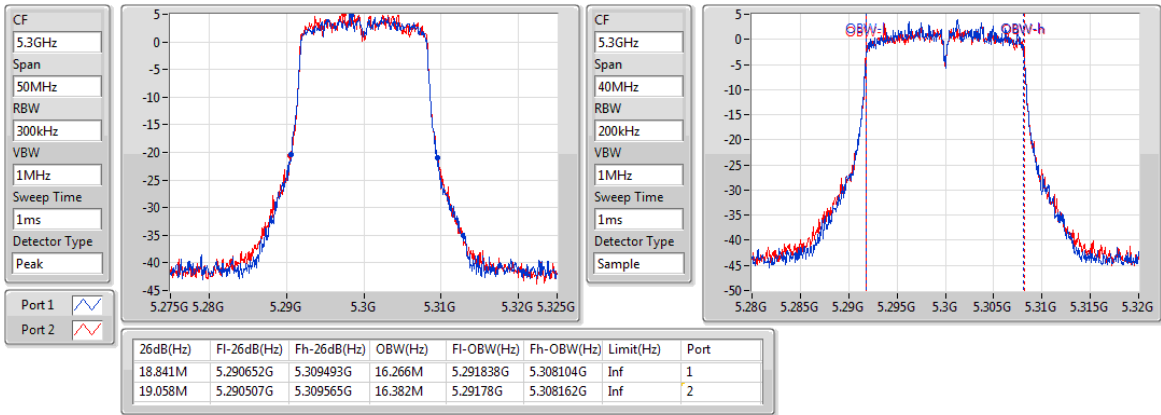

802.11a_Nss1,(6Mbps)_2TX

EBW

5300MHz