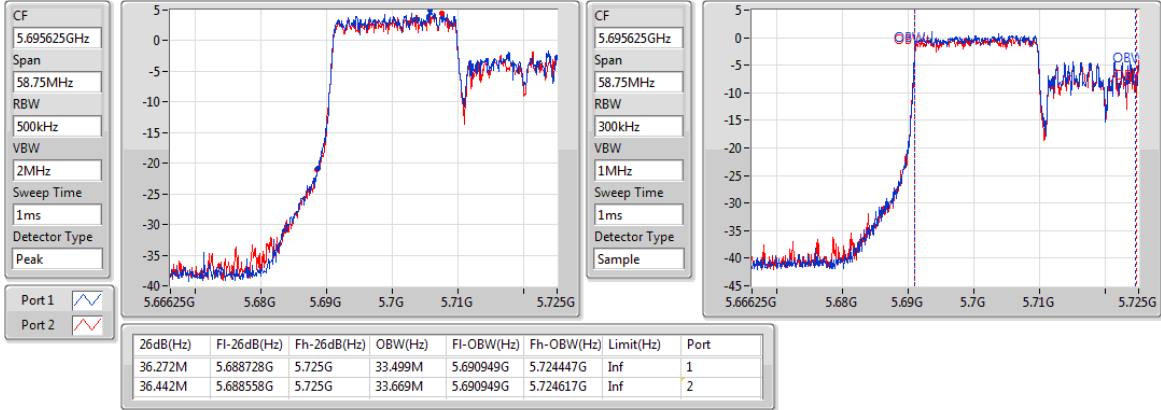

802.11ax HEW40_RU242_Index61_Nss1,(MCS0)_2TX

EBW

5710MHz Straddle 5.47-5.725GHz