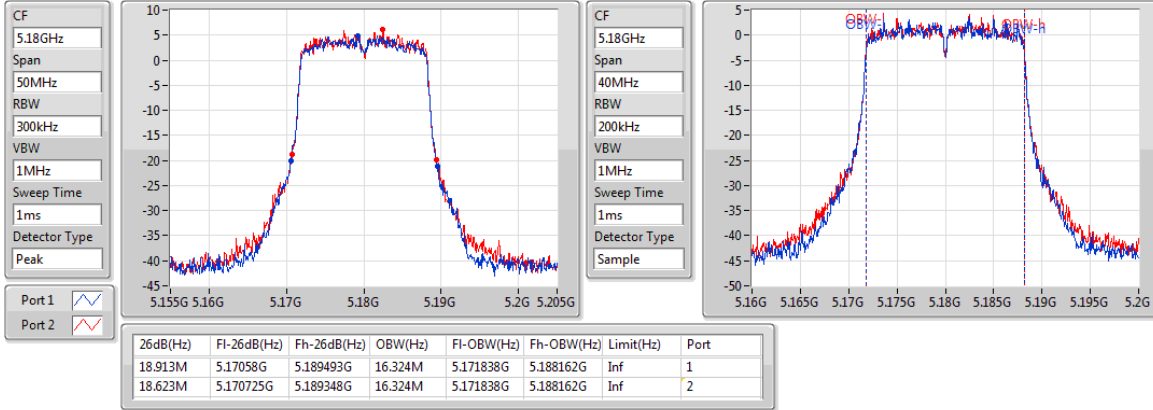

Mode	Result	Limit (Hz)	Port 1-N dB (Hz)	Port 1-OBW (Hz)	Port 2-N dB (Hz)	Port 2-OBW (Hz)
5690MHz Straddle 5.725-5.85GHz	Pass	500k	3.13M	4.428M	3.174M	4.993M
802.11ax HEW20_Nss1,(MCS0)_2TX	-	-	-	-	-	-
5180MHz	Pass	Inf	20.725M	18.813M	20.652M	18.871M
5200MHz	Pass	Inf	20.507M	18.871M	20.58M	18.871M
5240MHz	Pass	Inf	20.58M	18.871M	20.87M	18.871M
5260MHz	Pass	Inf	20.435M	18.871M	20.725M	18.813M
5300MHz	Pass	Inf	20.58M	18.871M	20.435M	18.871M
5320MHz	Pass	Inf	20.87M	18.871M	20.507M	18.871M
5500MHz	Pass	Inf	20.797M	18.871M	20.58M	18.871M
5580MHz	Pass	Inf	20.725M	18.871M	20.725M	18.929M
5700MHz	Pass	Inf	20.58M	18.813M	20.725M	18.813M
5720MHz Straddle 5.47-5.725GHz	Pass	Inf	15.283M	14.436M	15.317M	14.436M
5720MHz Straddle 5.725-5.85GHz	Pass	500k	4.391M	4.515M	3.826M	4.515M
802.11ax HEW40_Nss1,(MCS0)_2TX	-	-	-	-	-	-
5190MHz	Pass	Inf	40.435M	37.742M	40.435M	37.742M
5230MHz	Pass	Inf	40.58M	37.742M	39.855M	37.627M
5270MHz	Pass	Inf	40.145M	37.627M	40.145M	37.627M
5310MHz	Pass	Inf	40.145M	37.742M	40.29M	37.511M
5510MHz	Pass	Inf	40.725M	37.742M	40.145M	37.627M
5590MHz	Pass	Inf	39.855M	37.627M	40.29M	37.627M
5670MHz	Pass	Inf	40M	37.627M	40.145M	37.742M
5710MHz Straddle 5.47-5.725GHz	Pass	Inf	34.909M	33.669M	34.909M	33.669M
5710MHz Straddle 5.725-5.85GHz	Pass	500k	3.957M	4.081M	3.826M	4.081M
802.11ax HEW80_Nss1,(MCS0)_2TX	-	-	-	-	-	-
5210MHz	Pass	Inf	82.029M	77.106M	81.739M	76.874M
5290MHz	Pass	Inf	81.159M	76.874M	82.029M	77.106M
5530MHz	Pass	Inf	81.739M	77.337M	81.739M	77.106M
5610MHz	Pass	Inf	81.739M	77.337M	82.029M	77.106M
5690MHz Straddle 5.47-5.725GHz	Pass	Inf	75.944M	73.039M	75.571M	73.039M
5690MHz Straddle 5.725-5.85GHz	Pass	500k	4M	4.559M	3.957M	5.036M

Port X-N dB = Port X 6dB down bandwidth for 5.725-5.85GHz band / 26dB down bandwidth for other band

Port X-OBW = Port X 99% occupied bandwidth;

802.11a_Nss1,(6Mbps)_2TX

EBW

5180MHz

802.11a_Nss1,(6Mbps)_2TX