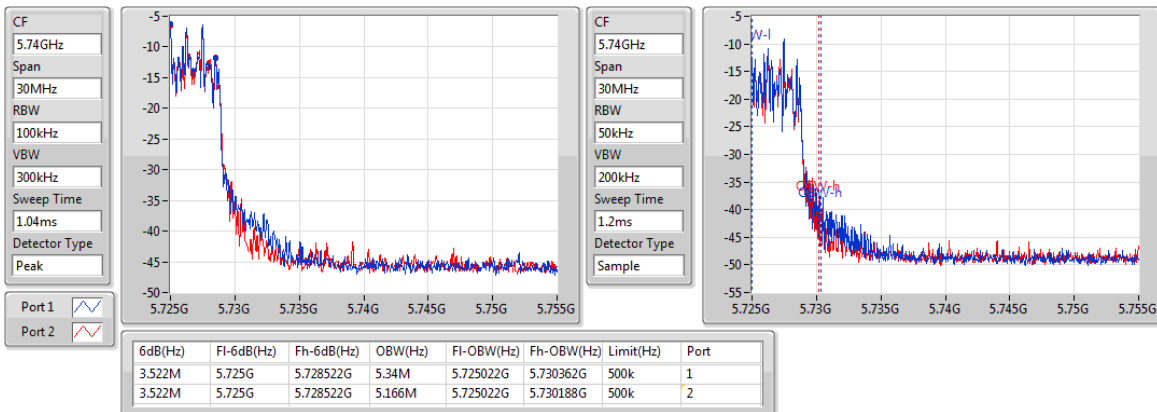

5710MHz Straddle 5.725-5.85GHz