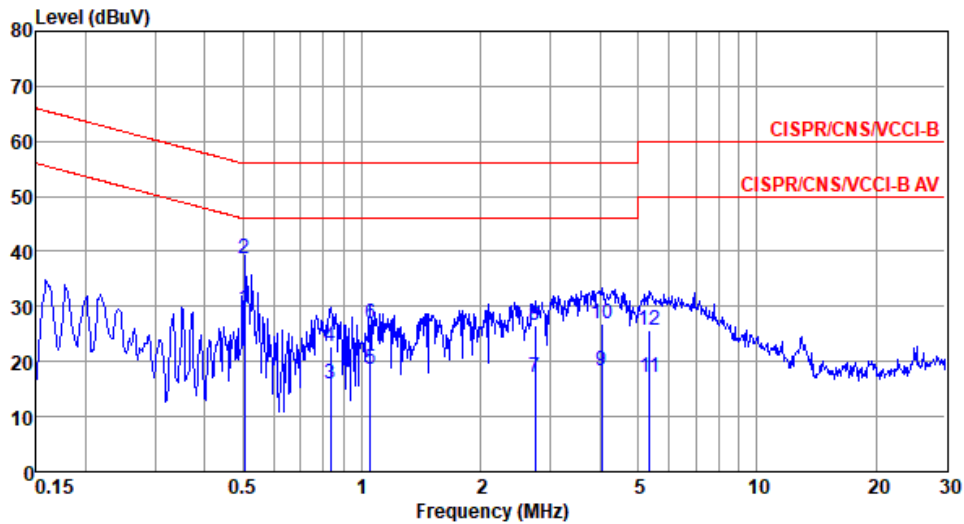

Modulation	11a	Test Freq. (MHz)	5240
Power Phase	Neutral		

	Freq MHz	Level dBuV	Limit Line dBuV	Over Limit dB	Read Level dBuV	LISN factor dB	cable loss dB	Remark
1*	0.505	29.47	46.00	-16.53	19.55	9.65	0.09	Average
2	0.505	38.61	56.00	-17.39	28.69	9.65	0.09	QP
3	0.835	15.90	46.00	-30.10	5.95	9.65	0.11	Average
4	0.835	22.59	56.00	-33.41	12.64	9.65	0.11	QP
5	1.049	18.53	46.00	-27.47	8.56	9.65	0.12	Average
6	1.049	26.77	56.00	-29.23	16.80	9.65	0.12	QP
7	2.750	16.98	46.00	-29.02	6.83	9.66	0.23	Average
8	2.750	26.66	56.00	-29.34	16.51	9.66	0.23	QP
9	4.049	18.18	46.00	-27.82	7.96	9.67	0.29	Average
10	4.049	26.73	56.00	-29.27	16.51	9.67	0.29	QP
11	5.362	17.14	50.00	-32.86	6.85	9.69	0.32	Average
12	5.362	25.72	60.00	-34.28	15.43	9.69	0.32	QP

Note 1: Level (dBuV) = Read Level (dBuV) + LISN Factor (dB) + Cable Loss (dB).
2: Over Limit (dB) = Level (dBuV) – Limit Line (dBuV).