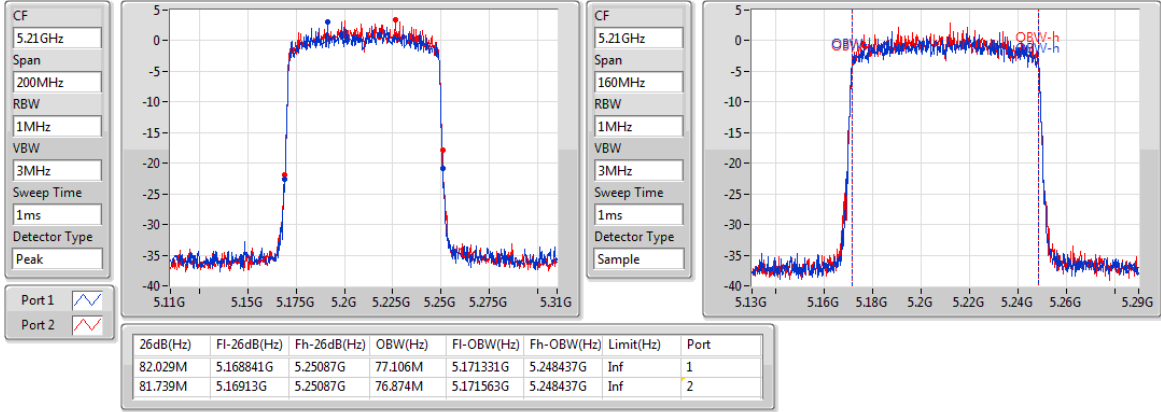

802.11ax HEW80_Nss1,(MCS0)_2TX

EBW

5210MHz