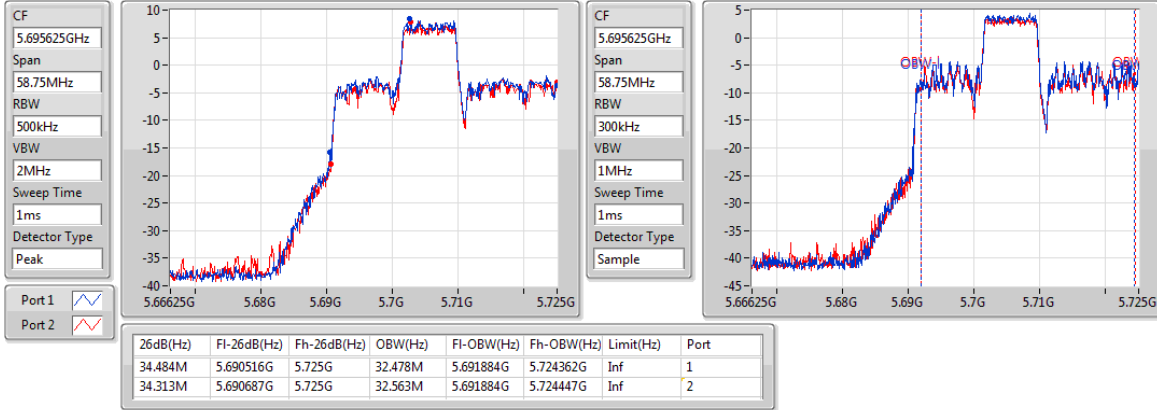

5590MHz

802.11ax HEW40_RU106_Index54_Nss1,(MCS0)_2TX

EBW

5670MHz

802.11ax HEW40_RU106_Index54_Nss1,(MCS0)_2TX

EBW

5710MHz Straddle 5.47-5.725GHz

802.11ax HEW40_RU106_Index54_Nss1,(MCS0)_2TX