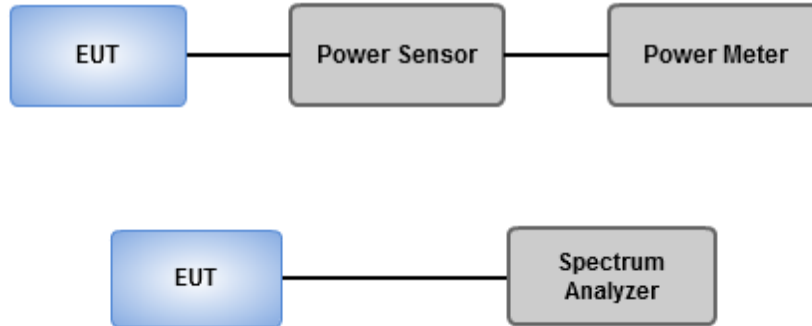

3.3.3 Test Setup

3.3.4 Test Result of Maximum Conducted Output Power

Summary

Mode	Total Power (dBm)	Total Power (W)	EIRP (dBm)	EIRP (W)
5.15-5.25GHz	-	-	-	-
802.11a_Nss1,(6Mbps)_2TX	16.85	0.04842	12.85	0.01928
802.11n HT20_Nss1,(MCS0)_2TX	15.77	0.03776	11.77	0.01503
802.11n HT40_Nss1,(MCS0)_2TX	14.74	0.02979	10.74	0.01186
802.11ac VHT80_Nss1,(MCS0)_2TX	13.66	0.02323	9.66	0.00925
802.11ax HEW20_Nss1,(MCS0)_2TX	12.86	0.01932	8.86	0.00769
802.11ax HEW40_Nss1,(MCS0)_2TX	12.73	0.01875	8.73	0.00746
802.11ax HEW80_Nss1,(MCS0)_2TX	12.71	0.01866	8.71	0.00743
5.25-5.35GHz	-	-	-	-
802.11a_Nss1,(6Mbps)_2TX	16.72	0.04699	12.72	0.01871
802.11n HT20_Nss1,(MCS0)_2TX	15.74	0.03750	11.74	0.01493
802.11n HT40_Nss1,(MCS0)_2TX	14.71	0.02958	10.71	0.01178
802.11ac VHT80_Nss1,(MCS0)_2TX	13.67	0.02328	9.67	0.00927
802.11ax HEW20_Nss1,(MCS0)_2TX	12.79	0.01901	8.79	0.00757
802.11ax HEW40_Nss1,(MCS0)_2TX	12.75	0.01884	8.75	0.00750
802.11ax HEW80_Nss1,(MCS0)_2TX	12.69	0.01858	8.69	0.00740
5.47-5.725GHz	-	-	-	-
802.11a_Nss1,(6Mbps)_2TX	16.76	0.04742	12.76	0.01888
802.11n HT20_Nss1,(MCS0)_2TX	15.73	0.03741	11.73	0.01489
802.11n HT40_Nss1,(MCS0)_2TX	14.74	0.02979	10.74	0.01186
802.11ac VHT80_Nss1,(MCS0)_2TX	13.70	0.02344	9.70	0.00933
802.11ax HEW20_Nss1,(MCS0)_2TX	12.77	0.01892	8.77	0.00753
802.11ax HEW40_Nss1,(MCS0)_2TX	12.76	0.01888	8.76	0.00752
802.11ax HEW80_Nss1,(MCS0)_2TX	12.73	0.01875	8.73	0.00746