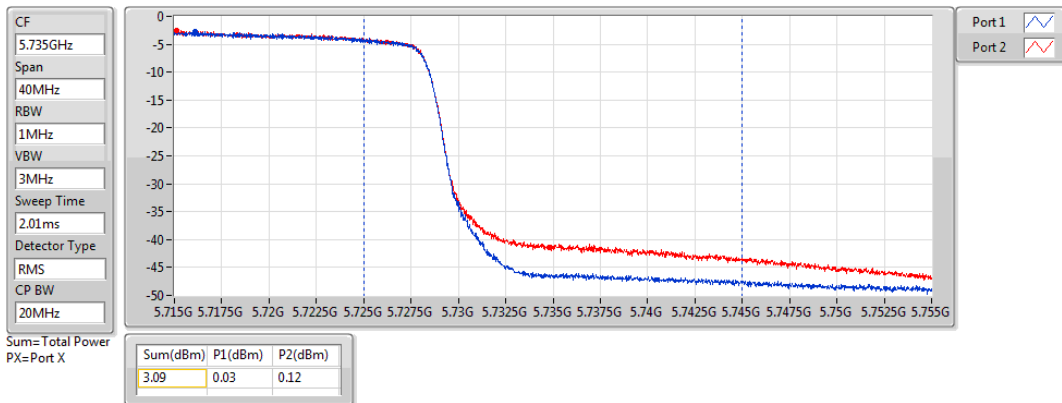

5710MHz Straddle 5.725-5.85GHz_TnomVnom