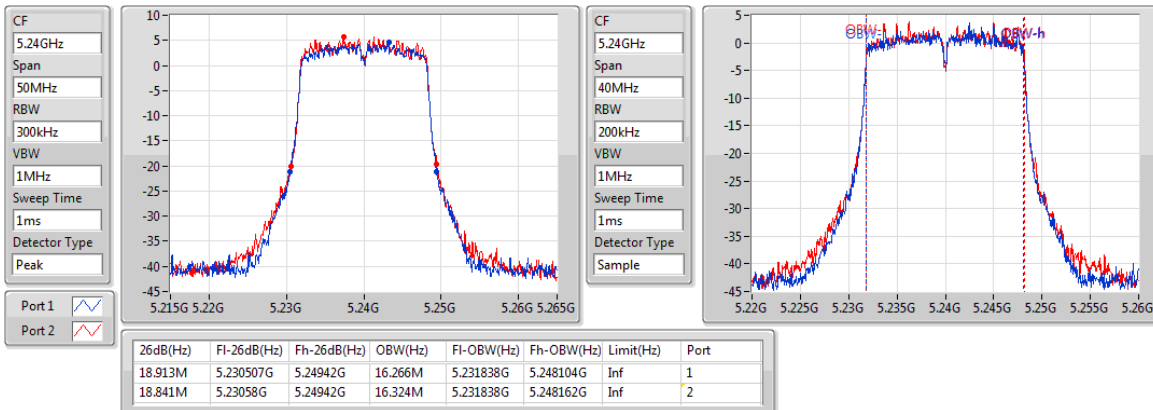

Port X-N dB = Port X 6dB down bandwidth for 5.725-5.85GHz band / 26dB down bandwidth for other band

Port X-OBW = Port X 99% occupied bandwidth;

802.11a_Nss1,(6Mbps)_2TX

EBW

5180MHz

802.11a_Nss1,(6Mbps)_2TX

EBW

5200MHz

802.11a_Nss1,(6Mbps)_2TX

EBW

5240MHz

802.11a_Nss1,(6Mbps)_2TX

EBW

5260MHz

802.11a_Nss1,(6Mbps)_2TX

EBW

5300MHz

802.11a_Nss1,(6Mbps)_2TX

EBW

5320MHz

802.11a_Nss1,(6Mbps)_2TX

EBW