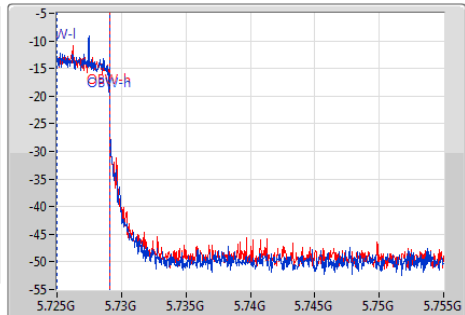

802.11ax HEW40_Nss1,(MCS0)_2TX

EBW

5710MHz Straddle 5.725-5.85GHz

CF
5.74GHz
Span
30MHz
RBW
100kHz
VBW
300kHz
Sweep Time
1.04ms
Detector Type
Peak

CF
5.74GHz
Span
30MHz
RBW
50kHz
VBW
200kHz
Sweep Time
1.2ms
Detector Type
Sample