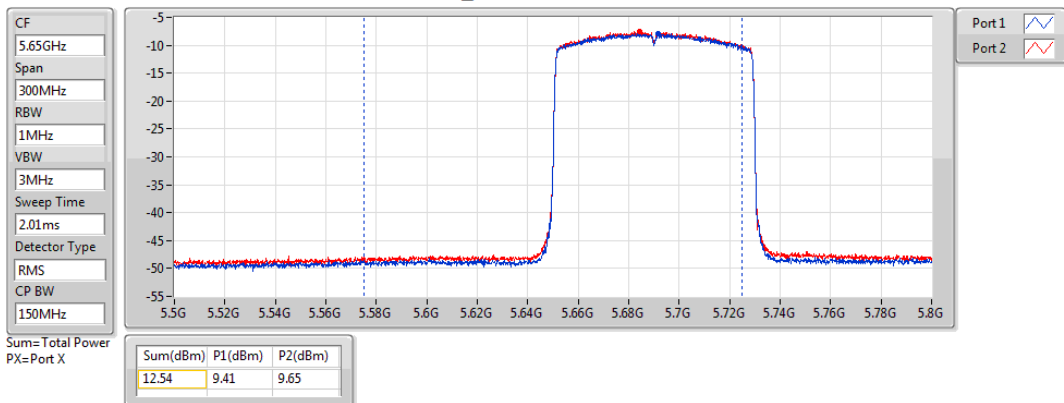

5690MHz Straddle 5.47-5.725GHz_TnomVnom