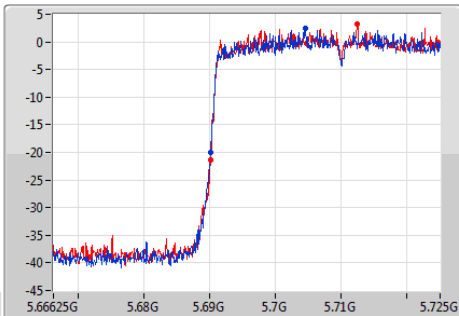

5710MHz Straddle 5.47-5.725GHz

CF
5.695625GHz
Span
58.75MHz
RBW
500kHz
VBW
2MHz
Sweep Time
1ms
Detector Type
Peak

CF
5.695625GHz
Span
58.75MHz
RBW
300kHz
VBW
1MHz
Sweep Time
1ms
Detector Type
Sample