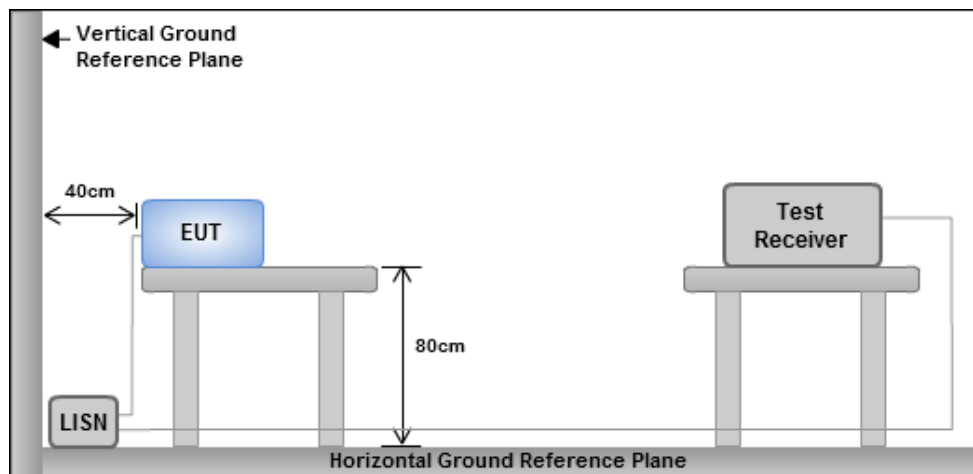

3 Transmitter Test Results

3.1 Conducted Emissions

3.1.1 Limit of Conducted Emissions

Conducted Emissions Limit		
Frequency Emission (MHz)	Quasi-Peak	Average
0.15-0.5	66 - 56 *	56 - 46 *
0.5-5	56	46
5-30	60	50

Note 1: * Decreases with the logarithm of the frequency.

3.1.2 Test Procedures

1. The device is placed on a test table, raised 80 cm above the reference ground plane. The vertical conducting plane is located 40 cm to the rear of the device.
2. The device is connected to line impedance stabilization network (LISN) and other accessories are connected to other LISN. Measured levels of AC power line conducted emission are across the 50 Ω LISN port.
3. AC conducted emission measurements is made over frequency range from 150 kHz to 30 MHz.
4. This measurement was performed with AC 120V/60Hz

3.1.3 Test Setup

1. Note: 1. Support units were connected to second LISN.
   2. Both of LISNs (AMN) are 80 cm from EUT and at least 80 cm from other units and other metal planes