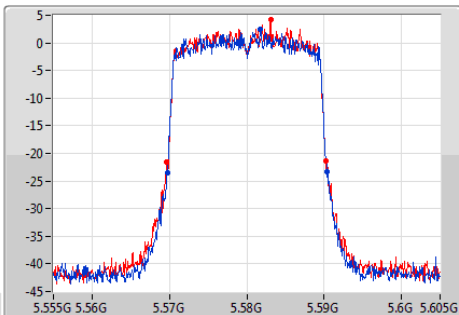

CF
5.58GHz
Span
40MHz
RBW
200kHz
VBW
1MHz
Sweep Time
1ms
Detector Type
Sample