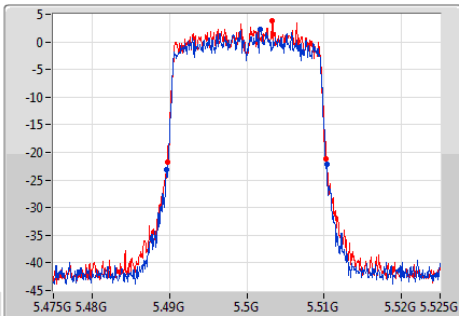

CF
5.5GHz
Span
40MHz
RBW
200kHz
VBW
1MHz
Sweep Time
1ms
Detector Type
Sample