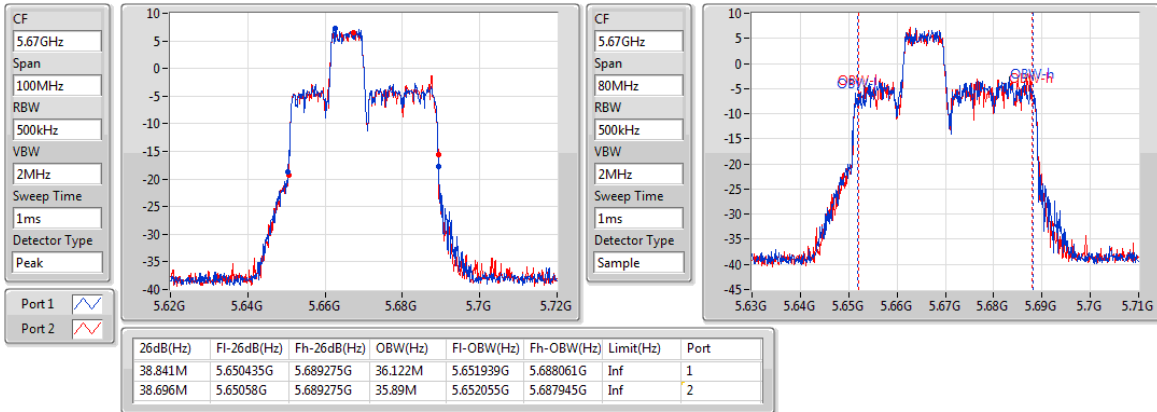

802.11ax HEW40_RU106_Index54_Nss1,(MCS0)_2TX

EBW

5670MHz