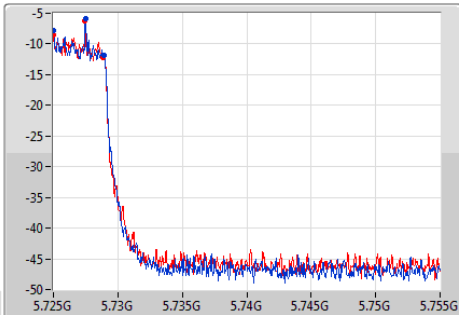

5710MHz Straddle 5.725-5.85GHz

CF
5.74GHz
Span
30MHz
RBW
100kHz
VBW
300kHz
Sweep Time
1.04ms
Detector Type
Peak

CF
5.74GHz
Span
30MHz
RBW
50kHz
VBW
200kHz
Sweep Time
1.2ms
Detector Type
Sample