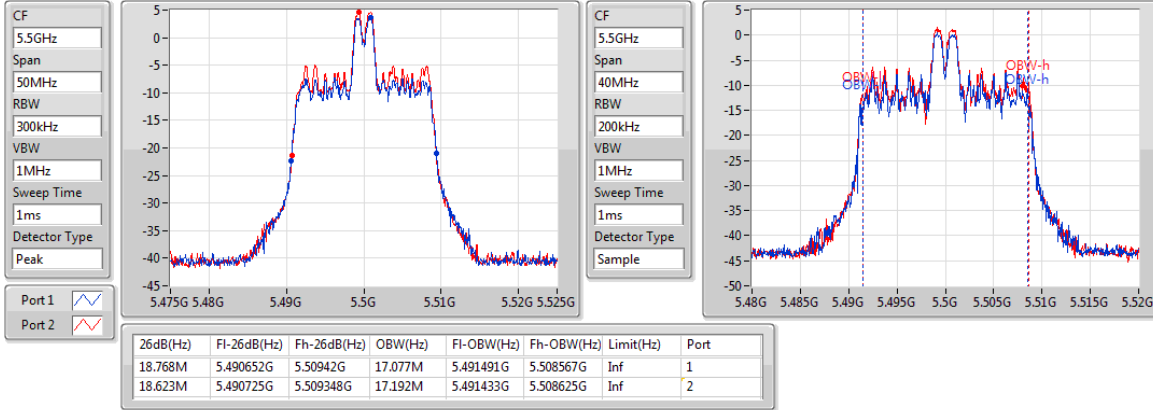

802.11ax HEW20_RU26_Index4_Nss1,(MCS0)_2TX

EBW

5500MHz