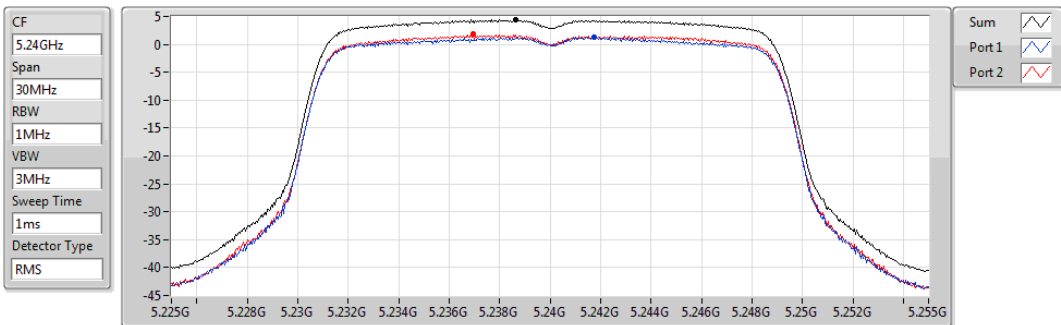

5240MHz

Sum	PD	Port 1	Port 2
(dBm/RBW)	(dBm/RBW)	(dBm/RBW)	(dBm/RBW)
4.42	4.42	1.25	1.85

802.11n HT20_Nss1,(MCS0)_2TX

PSD