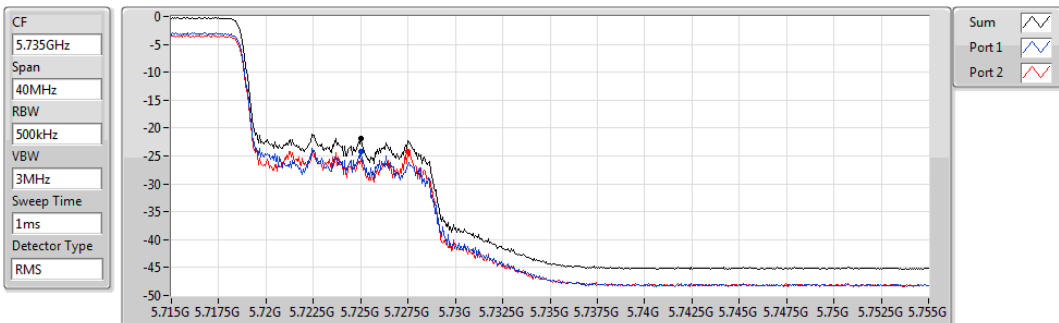

5720MHz Straddle 5.725-5.85GHz

Sum	PD	Port 1	Port 2
(dBm/RBW)	(dBm/RBW)	(dBm/RBW)	(dBm/RBW)
-21.91	-21.91	-24.29	-24.27

802.11ax HEW20_RU106_Index54_Nss1,(MCS0)_2TX

PSD