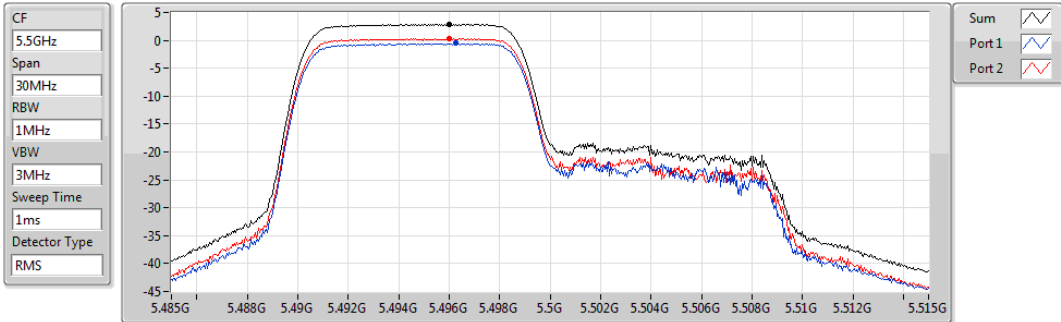

802.11ax HEW20_RU106_Index53_Nss1,(MCS0)_2TX

PSD

5500MHz

Sum	PD	Port 1	Port 2
(dBm/RBW)	(dBm/RBW)	(dBm/RBW)	(dBm/RBW)
2.86	2.86	-0.53	0.30

802.11ax HEW20_RU106_Index53_Nss1,(MCS0)_2TX

PSD