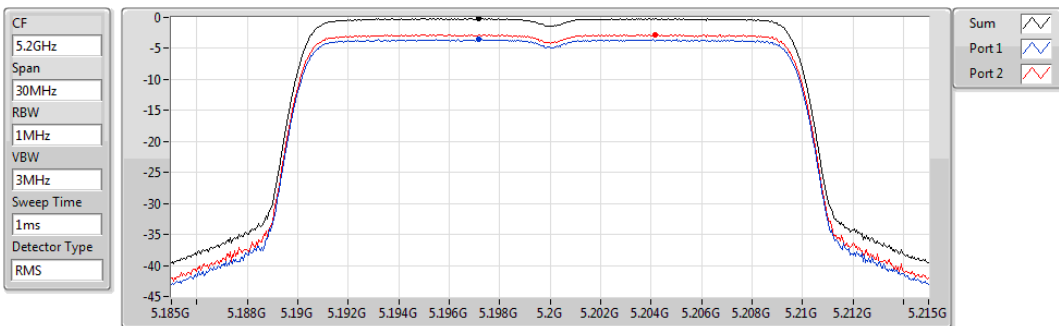

5200MHz

Sum	PD	Port 1	Port 2
(dBm/RBW)	(dBm/RBW)	(dBm/RBW)	(dBm/RBW)
-0.17	-0.17	-3.57	-2.78