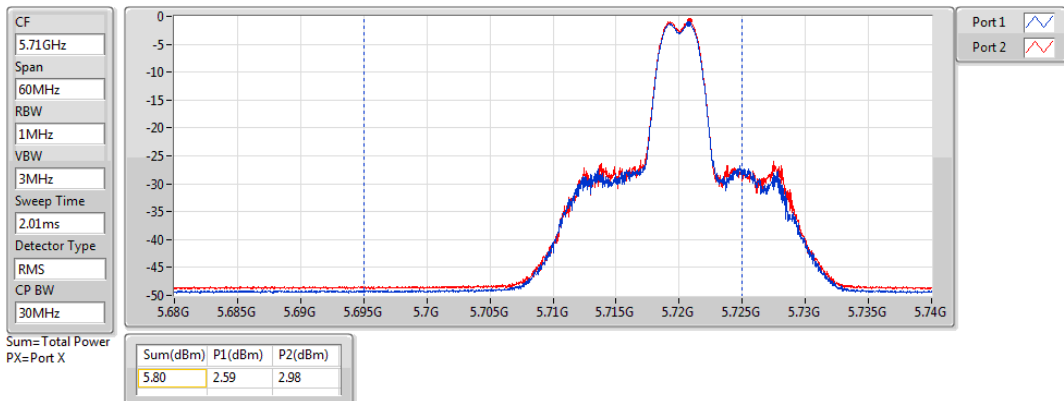

5720MHz Straddle 5.47-5.725GHz_TnomVnom