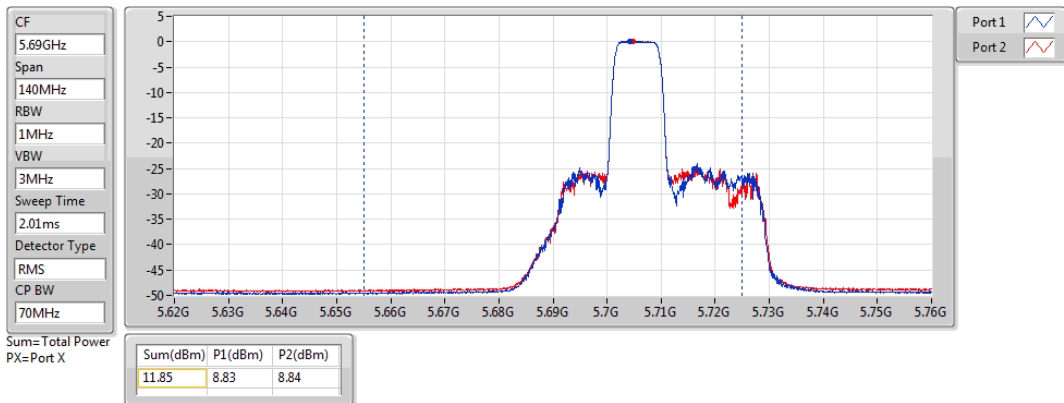

5710MHz Straddle 5.47-5.725GHz_TnomVnom