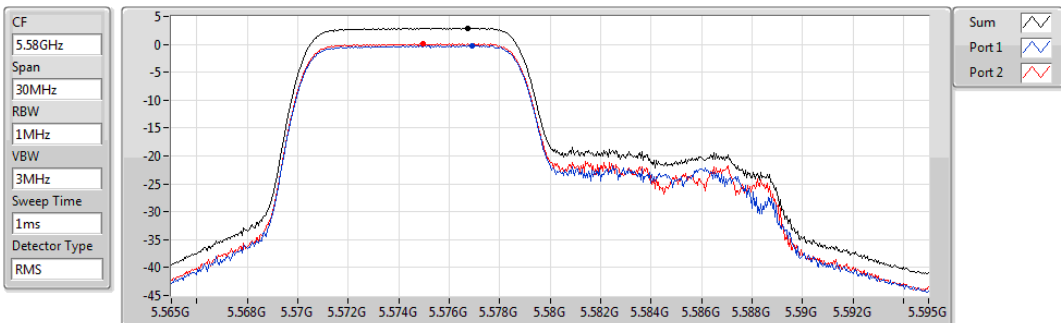

802.11ax HEW20_RU106_Index53_Nss1,(MCS0)_2TX

PSD

5500MHz

Sum	PD	Port 1	Port 2
(dBm/RBW)	(dBm/RBW)	(dBm/RBW)	(dBm/RBW)
2.86	2.86	-0.53	0.30

802.11ax HEW20_RU106_Index53_Nss1,(MCS0)_2TX

PSD

5580MHz

Sum	PD	Port 1	Port 2
(dBm/RBW)	(dBm/RBW)	(dBm/RBW)	(dBm/RBW)
2.93	2.93	-0.23	0.07