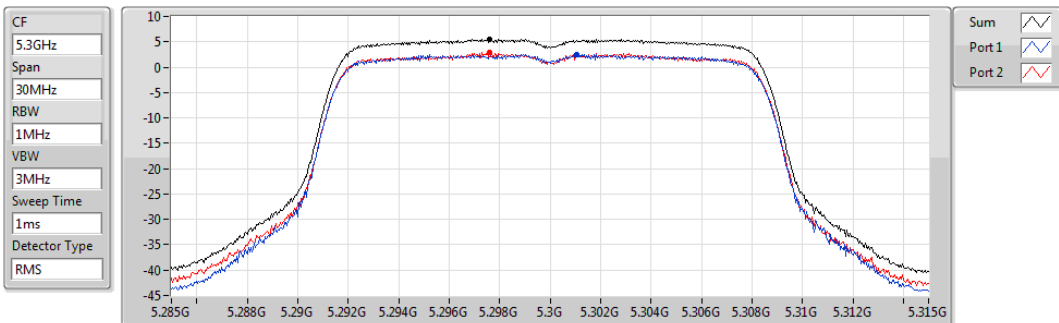

802.11a_Nss1,(6Mbps)_2TX

PSD

5260MHz

Sum	PD	Port 1	Port 2
(dBm/RBW)	(dBm/RBW)	(dBm/RBW)	(dBm/RBW)
5.77	5.77	2.76	3.06

802.11a_Nss1,(6Mbps)_2TX

PSD

5300MHz

Sum	PD	Port 1	Port 2
(dBm/RBW)	(dBm/RBW)	(dBm/RBW)	(dBm/RBW)
5.58	5.58	2.52	2.98