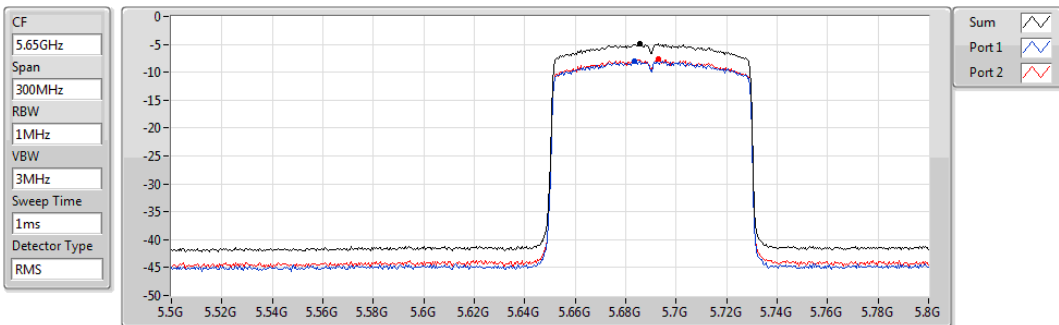

802.11ax HEW80_Nss1,(MCS0)_2TX

PSD

5610MHz

Sum	PD	Port 1	Port 2
(dBm/RBW)	(dBm/RBW)	(dBm/RBW)	(dBm/RBW)
-4.74	-4.74	-8.12	-7.22

802.11ax HEW80_Nss1,(MCS0)_2TX

PSD

5690MHz Straddle 5.47-5.725GHz

Sum	PD	Port 1	Port 2
(dBm/RBW)	(dBm/RBW)	(dBm/RBW)	(dBm/RBW)
-4.91	-4.91	-7.99	-7.68