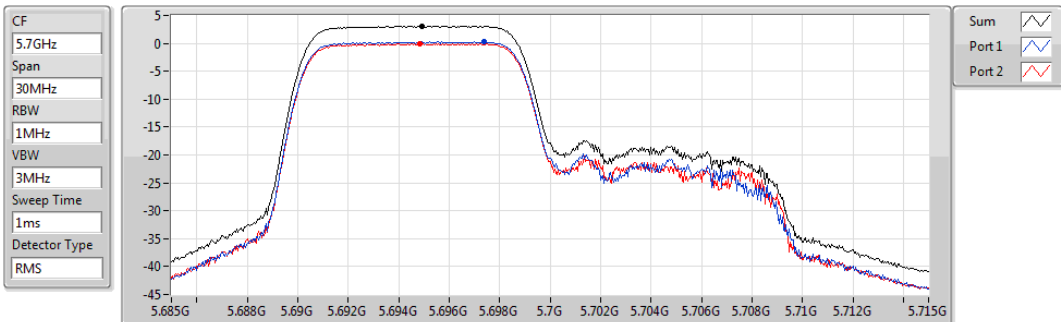

5700MHz

Sum	PD	Port 1	Port 2
(dBm/RBW)	(dBm/RBW)	(dBm/RBW)	(dBm/RBW)
3.07	3.07	0.25	-0.05