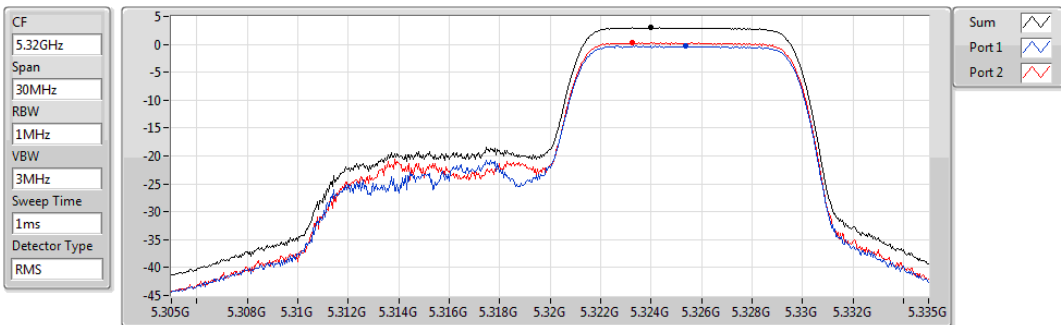

802.11ax HEW20_RU106_Index54_Nss1,(MCS0)_2TX

PSD

5320MHz

Sum	PD	Port 1	Port 2
(dBm/RBW)	(dBm/RBW)	(dBm/RBW)	(dBm/RBW)
3.00	3.00	-0.30	0.33