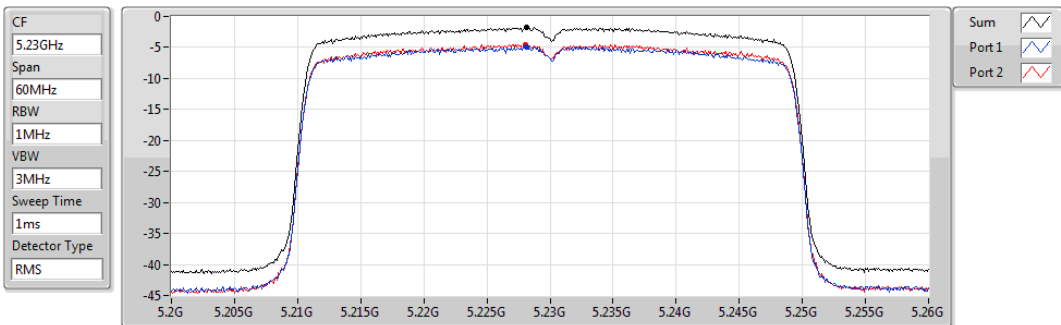

802.11ax HEW40_Nss1,(MCS0)_2TX

PSD

5230MHz

Sum	PD	Port 1	Port 2
(dBm/RBW)	(dBm/RBW)	(dBm/RBW)	(dBm/RBW)
-1.78	-1.78	-4.84	-4.50