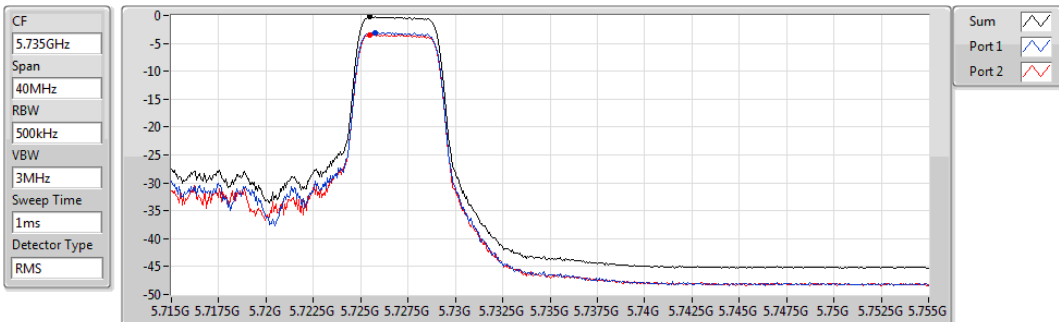

5710MHz Straddle 5.725-5.85GHz

Sum	PD	Port 1	Port 2
(dBm/RBW)	(dBm/RBW)	(dBm/RBW)	(dBm/RBW)
-0.27	-0.27	-3.07	-3.45