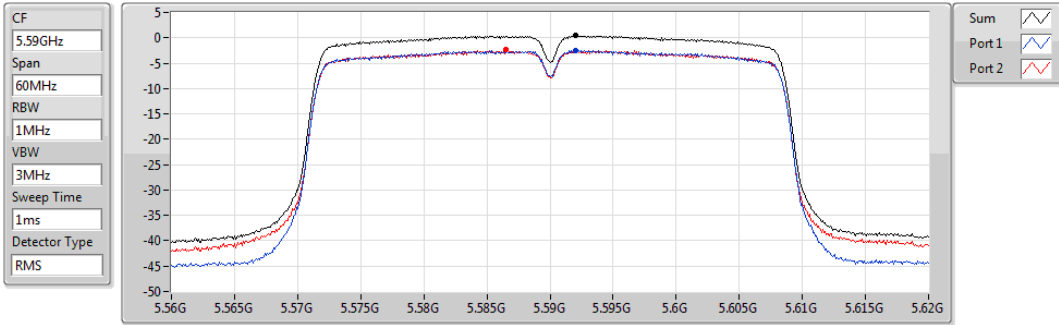

802.11n HT40_Nss1,(MCS0)_2TX

PSD

5590MHz

Sum	PD	Port 1	Port 2
(dBm/RBW)	(dBm/RBW)	(dBm/RBW)	(dBm/RBW)
0.41	0.41	-2.43	-2.40

802.11n HT40_Nss1,(MCS0)_2TX

PSD