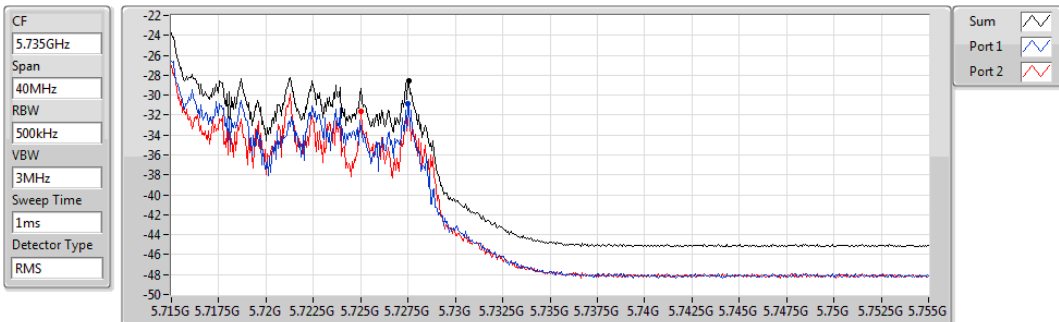

802.11ax HEW40_RU52_Index41_Nss1,(MCS0)_2TX

PSD

5710MHz Straddle 5.725-5.85GHz

Sum	PD	Port 1	Port 2
(dBm/RBW)	(dBm/RBW)	(dBm/RBW)	(dBm/RBW)
-28.52	-28.52	-30.84	-31.66