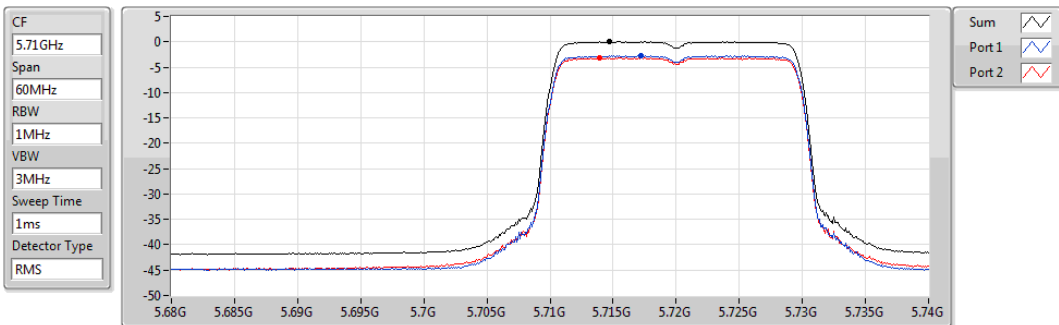

5720MHz Straddle 5.47-5.725GHz

Sum	PD	Port 1	Port 2
(dBm/RBW)	(dBm/RBW)	(dBm/RBW)	(dBm/RBW)
0.04	0.04	-2.72	-3.19

802.11ax HEW20_RU242_Index61_Nss1,(MCS0)_2TX

PSD