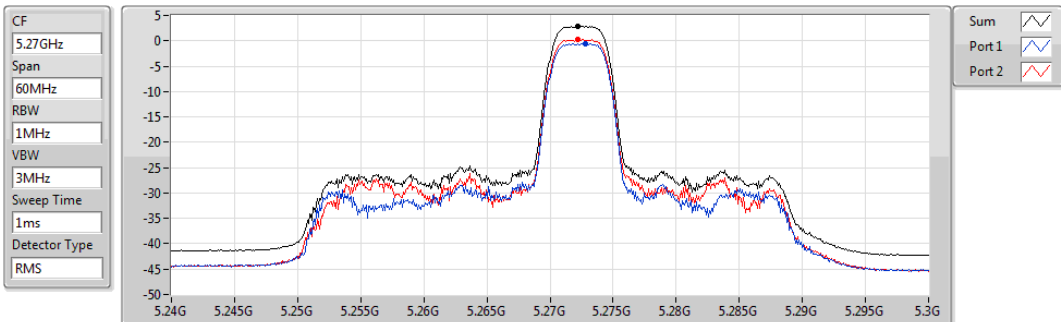

802.11ax HEW40_RU52_Index41_Nss1,(MCS0)_2TX

PSD

5230MHz

Sum	PD	Port 1	Port 2
(dBm/RBW)	(dBm/RBW)	(dBm/RBW)	(dBm/RBW)
2.97	2.97	-0.40	0.35

802.11ax HEW40_RU52_Index41_Nss1,(MCS0)_2TX

PSD

5270MHz

Sum	PD	Port 1	Port 2
(dBm/RBW)	(dBm/RBW)	(dBm/RBW)	(dBm/RBW)
2.84	2.84	-0.57	0.27