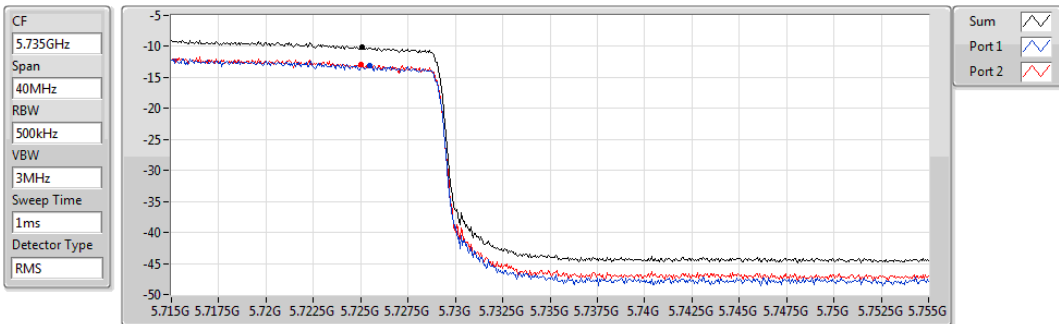

5690MHz Straddle 5.725-5.85GHz

Sum	PD	Port 1	Port 2
(dBm/RBW)	(dBm/RBW)	(dBm/RBW)	(dBm/RBW)
-10.06	-10.06	-13.06	-12.91