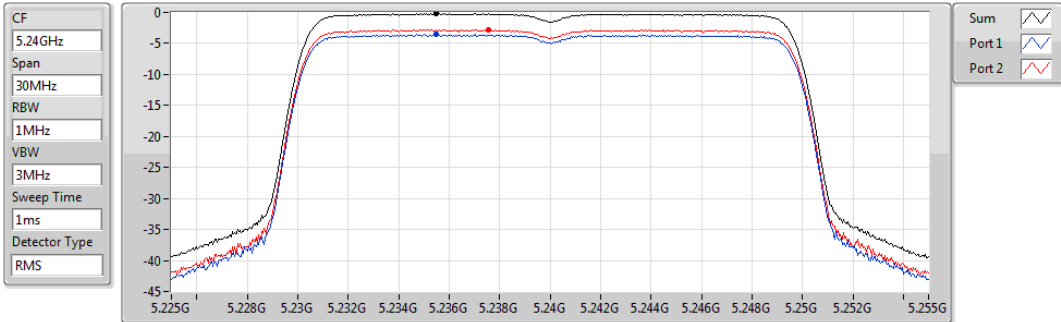

802.11ax HEW20_RU242_Index61_Nss1,(MCS0)_2TX

PSD

5200MHz

Sum	PD	Port 1	Port 2
(dBm/RBW)	(dBm/RBW)	(dBm/RBW)	(dBm/RBW)
-0.17	-0.17	-3.57	-2.78

802.11ax HEW20_RU242_Index61_Nss1,(MCS0)_2TX

PSD

5240MHz

Sum	PD	Port 1	Port 2
(dBm/100kHz)	(dBm/100kHz)	(dBm/100kHz)	(dBm/100kHz)
-0.20	-0.20	-3.56	-2.82