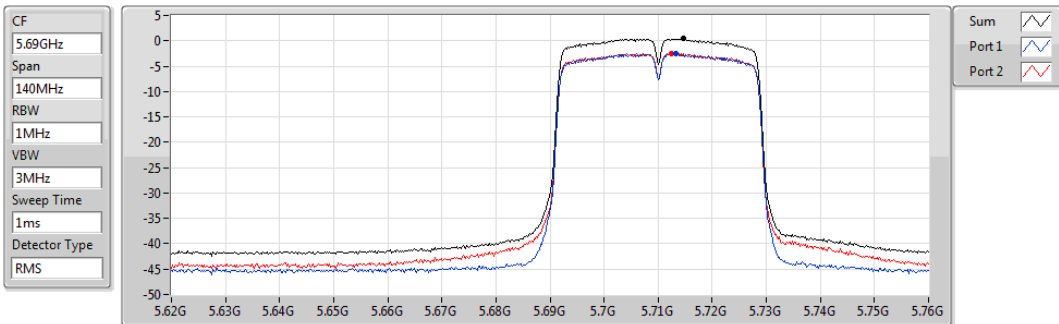

5710MHz Straddle 5.47-5.725GHz

Sum	PD	Port 1	Port 2
(dBm/RBW)	(dBm/RBW)	(dBm/RBW)	(dBm/RBW)
0.45	0.45	-2.58	-2.42