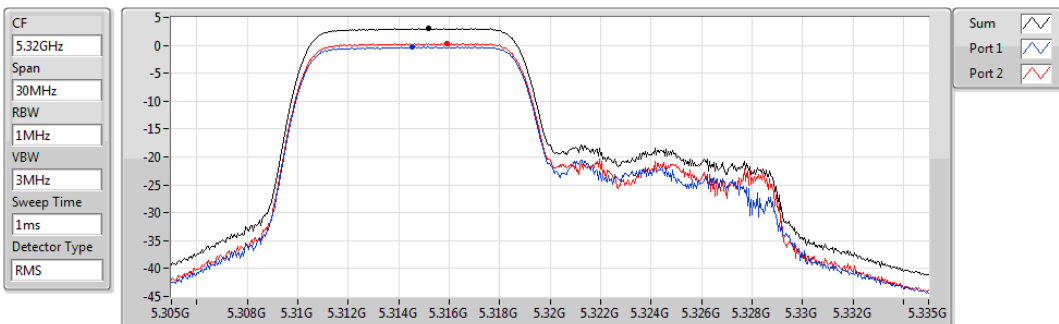

802.11ax HEW20_RU106_Index53_Nss1,(MCS0)_2TX

PSD

5300MHz

Sum	PD	Port 1	Port 2
(dBm/RBW)	(dBm/RBW)	(dBm/RBW)	(dBm/RBW)
3.01	3.01	-0.18	0.30

802.11ax HEW20_RU106_Index53_Nss1,(MCS0)_2TX

PSD

5320MHz

Sum	PD	Port 1	Port 2
(dBm/RBW)	(dBm/RBW)	(dBm/RBW)	(dBm/RBW)
3.02	3.02	-0.23	0.31