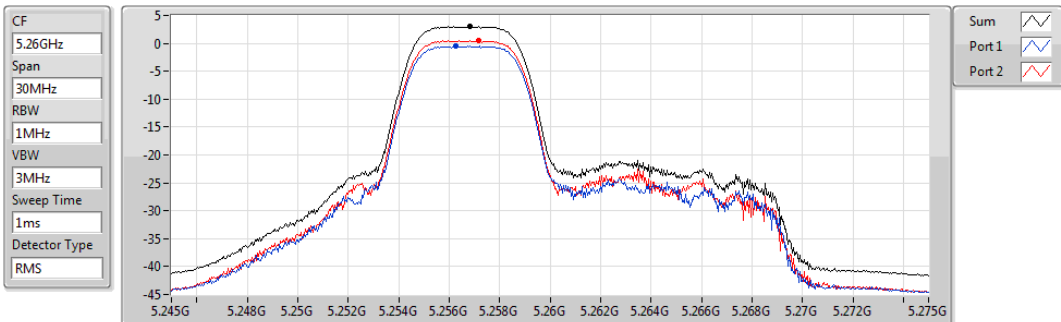

802.11ax HEW20_RU52_Index38_Nss1,(MCS0)_2TX

PSD

5240MHz

Sum	PD	Port 1	Port 2
(dBm/RBW)	(dBm/RBW)	(dBm/RBW)	(dBm/RBW)
3.03	3.03	-0.45	0.51

802.11ax HEW20_RU52_Index38_Nss1,(MCS0)_2TX

PSD

5260MHz

Sum	PD	Port 1	Port 2
(dBm/RBW)	(dBm/RBW)	(dBm/RBW)	(dBm/RBW)
3.01	3.01	-0.52	0.50