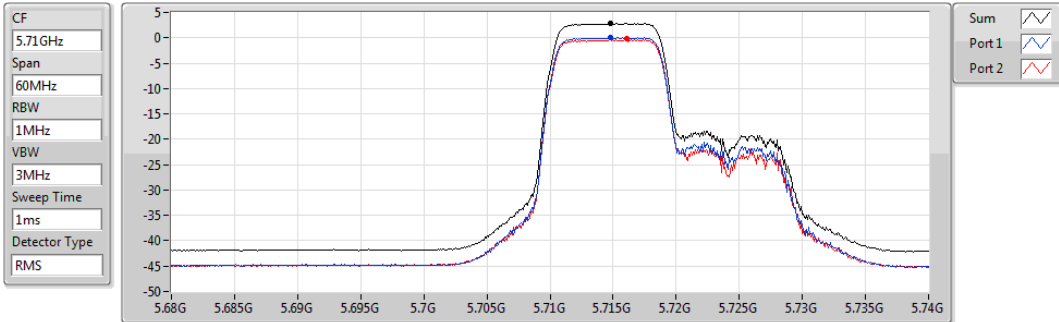

802.11ax HEW20_RU106_Index53_Nss1,(MCS0)_2TX

PSD

5700MHz

Sum	PD	Port 1	Port 2
(dBm/RBW)	(dBm/RBW)	(dBm/RBW)	(dBm/RBW)
3.07	3.07	0.25	-0.05

802.11ax HEW20_RU106_Index53_Nss1,(MCS0)_2TX

PSD

5720MHz Straddle 5.47-5.725GHz