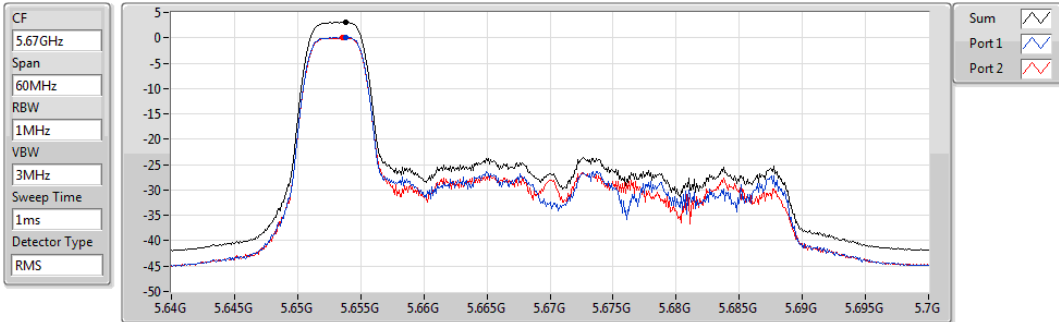

802.11ax HEW40_RU52_Index37_Nss1,(MCS0)_2TX

PSD

5590MHz

Sum	PD	Port 1	Port 2
(dBm/RBW)	(dBm/RBW)	(dBm/RBW)	(dBm/RBW)
2.75	2.75	-0.42	-0.04

802.11ax HEW40_RU52_Index37_Nss1,(MCS0)_2TX

PSD

5670MHz

Sum	PD	Port 1	Port 2
(dBm/100kHz)	(dBm/100kHz)	(dBm/100kHz)	(dBm/100kHz)
3.09	3.09	0.14	0.05