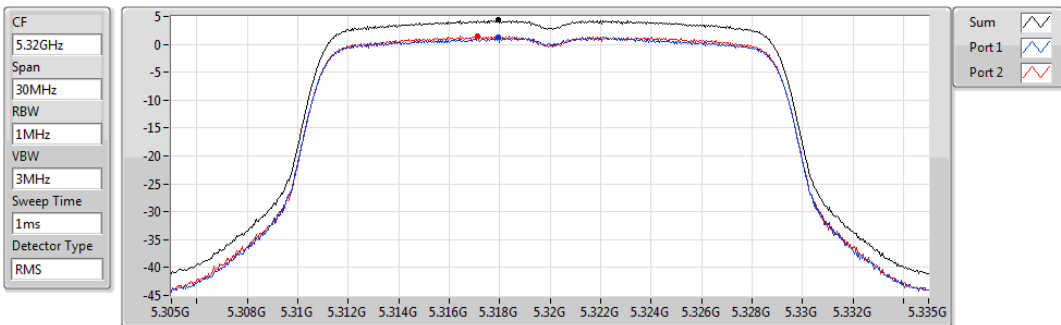

802.11n HT20_Nss1,(MCS0)_2TX

PSD

5300MHz

Sum	PD	Port 1	Port 2
(dBm/RBW)	(dBm/RBW)	(dBm/RBW)	(dBm/RBW)
4.21	4.21	1.24	1.32

802.11n HT20_Nss1,(MCS0)_2TX

PSD

5320MHz

Sum	PD	Port 1	Port 2
(dBm/RBW)	(dBm/RBW)	(dBm/RBW)	(dBm/RBW)
4.35	4.35	1.33	1.45