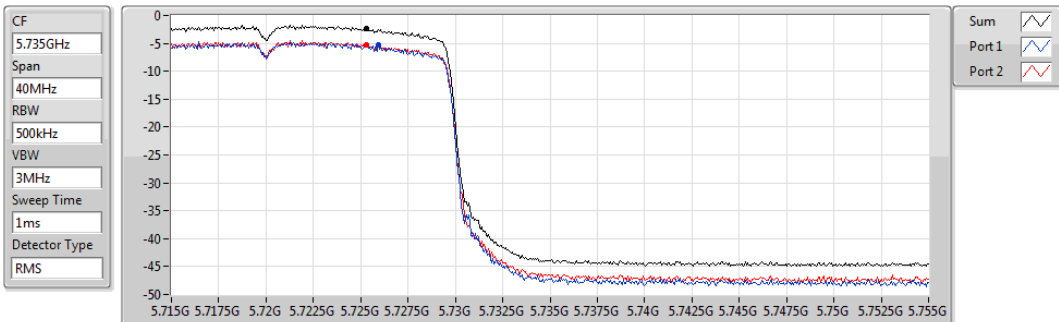

802.11ax HEW20_Nss1,(MCS0)_2TX

PSD

5720MHz Straddle 5.47-5.725GHz

Sum	PD	Port 1	Port 2
(dBm/RBW)	(dBm/RBW)	(dBm/RBW)	(dBm/RBW)
1.10	1.10	-1.91	-1.74

802.11ax HEW20_Nss1,(MCS0)_2TX

PSD

5720MHz Straddle 5.725-5.85GHz