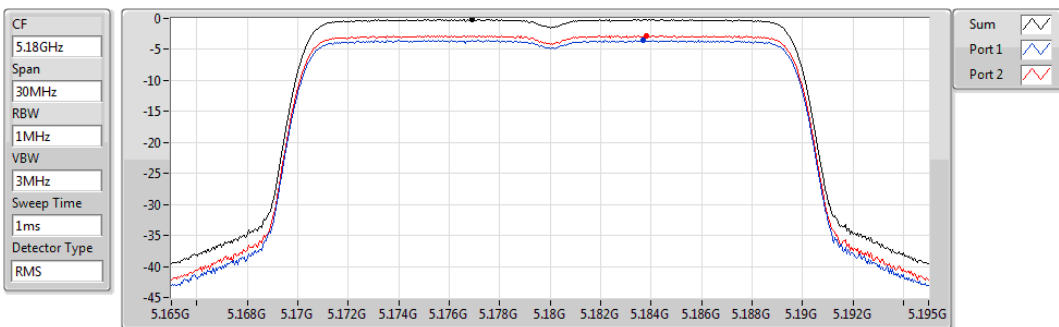

PSD

5720MHz Straddle 5.725-5.85GHz

Sum	PD	Port 1	Port 2
(dBm/RBW)	(dBm/RBW)	(dBm/RBW)	(dBm/RBW)
-0.18	-0.18	-2.96	-3.35

802.11ax HEW20_RU242_Index61_Nss1,(MCS0)_2TX

PSD

5180MHz

Sum	PD	Port 1	Port 2
(dBm/RBW)	(dBm/RBW)	(dBm/RBW)	(dBm/RBW)
-0.18	-0.18	-3.49	-2.75