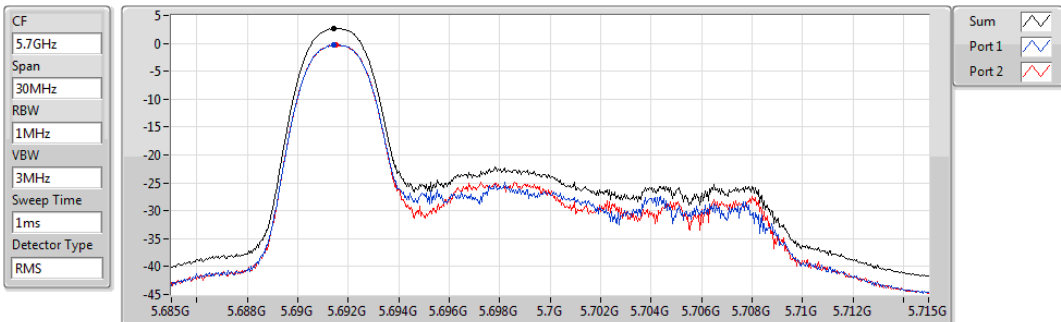

5700MHz

Sum	PD	Port 1	Port 2
(dBm/RBW)	(dBm/RBW)	(dBm/RBW)	(dBm/RBW)
2.69	2.69	-0.30	-0.25