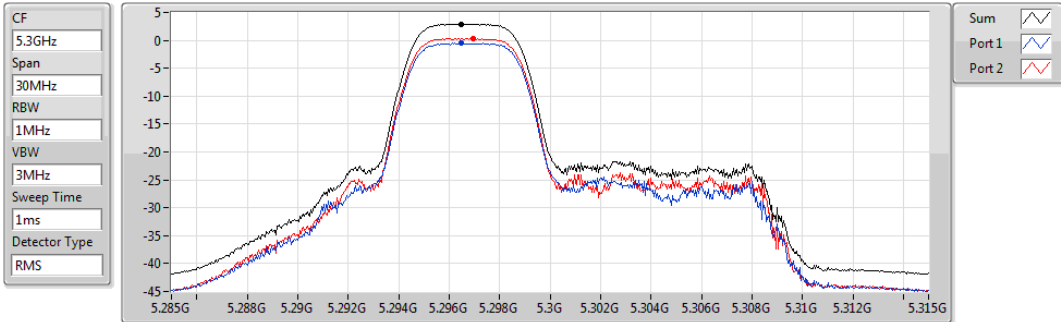

802.11ax HEW20_RU52_Index38_Nss1,(MCS0)_2TX

PSD

5300MHz

Sum	PD	Port 1	Port 2
(dBm/1MHz)	(dBm/1MHz)	(dBm/1MHz)	(dBm/1MHz)
2.92	2.92	-0.43	0.34