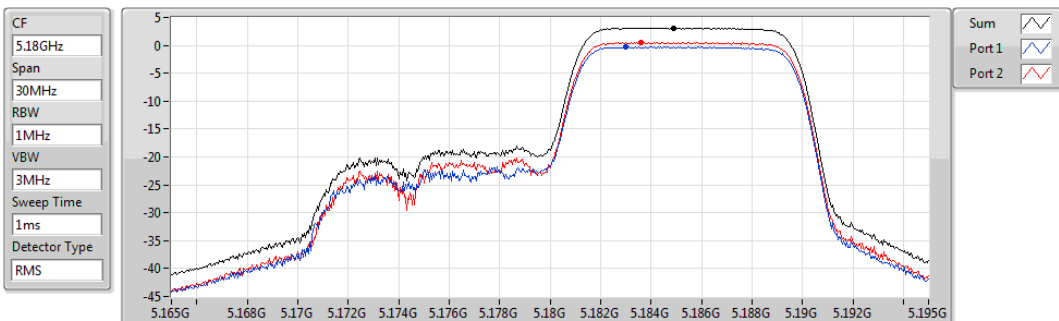

5180MHz

Sum	PD	Port 1	Port 2
(dBm/RBW)	(dBm/RBW)	(dBm/RBW)	(dBm/RBW)
3.12	3.12	-0.29	0.52