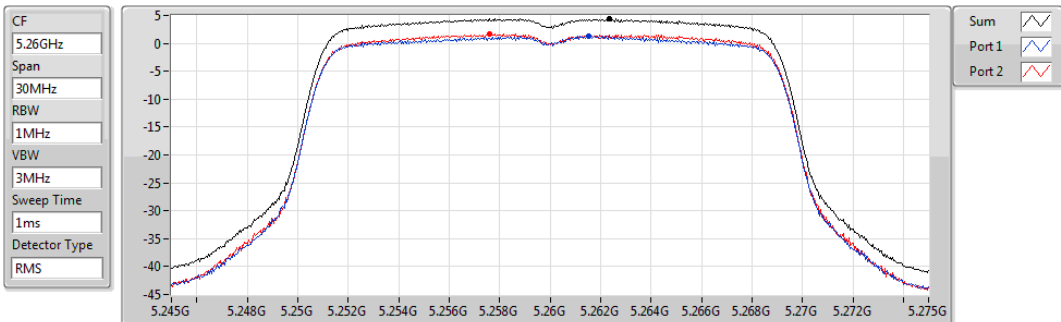

802.11n HT20_Nss1,(MCS0)_2TX

PSD

5240MHz

Sum	PD	Port 1	Port 2
(dBm/RBW)	(dBm/RBW)	(dBm/RBW)	(dBm/RBW)
4.42	4.42	1.25	1.85

802.11n HT20_Nss1,(MCS0)_2TX

PSD

5260MHz

Sum	PD	Port 1	Port 2
(dBm/RBW)	(dBm/RBW)	(dBm/RBW)	(dBm/RBW)
4.43	4.43	1.36	1.76