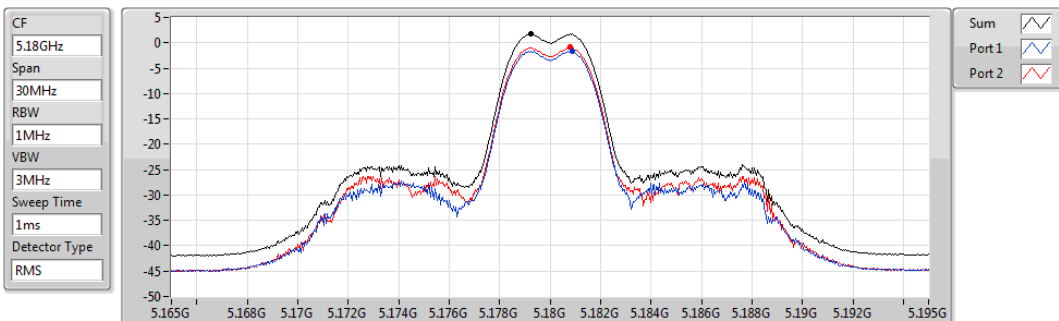

5180MHz

Sum	PD	Port 1	Port 2
(dBm/RBW)	(dBm/RBW)	(dBm/RBW)	(dBm/RBW)
1.70	1.70	-1.67	-0.88