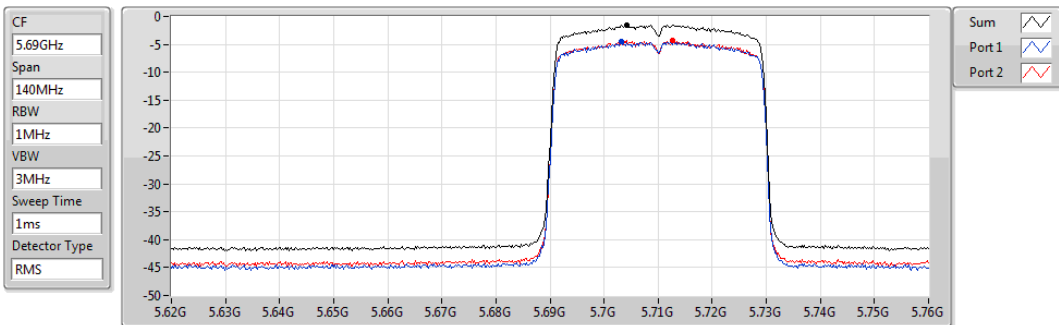

5710MHz Straddle 5.47-5.725GHz

Sum	PD	Port 1	Port 2
(dBm/RBW)	(dBm/RBW)	(dBm/RBW)	(dBm/RBW)
-1.55	-1.55	-4.55	-4.21

802.11ax HEW40_Nss1,(MCS0)_2TX

PSD