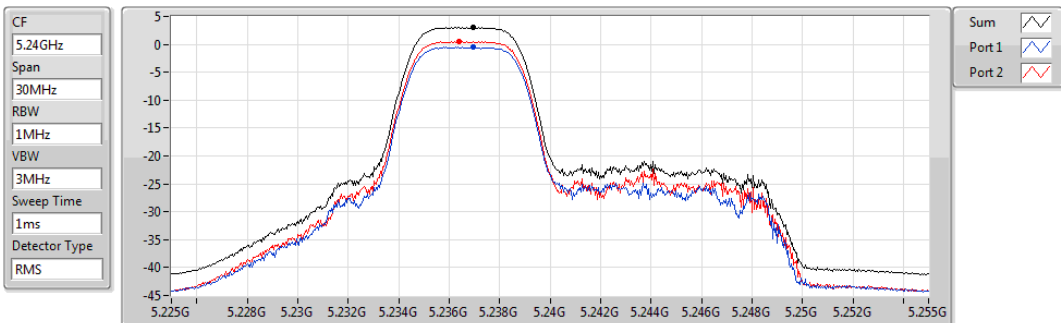

802.11ax HEW20_RU52_Index38_Nss1,(MCS0)_2TX

PSD

5240MHz

Sum	PD	Port 1	Port 2
(dBm/RBW)	(dBm/RBW)	(dBm/RBW)	(dBm/RBW)
3.03	3.03	-0.45	0.51