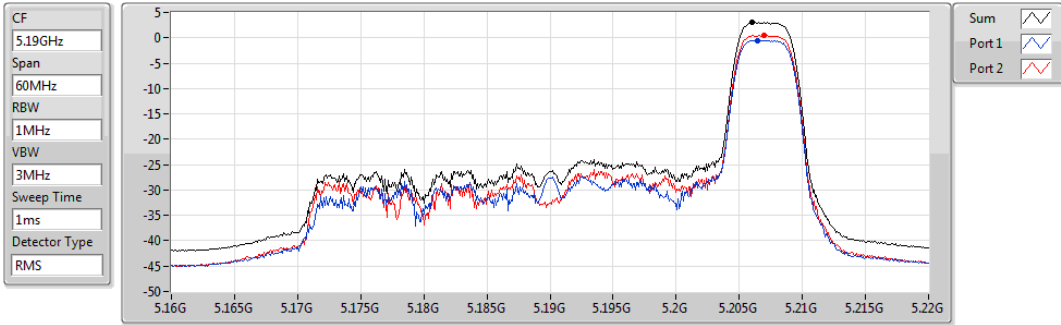

PSD

5710MHz Straddle 5.725-5.85GHz

Sum	PD	Port 1	Port 2
(dBm/RBW)	(dBm/RBW)	(dBm/RBW)	(dBm/RBW)
-28.52	-28.52	-30.84	-31.66

802.11ax HEW40_RU52_Index44_Nss1,(MCS0)_2TX

PSD

5190MHz

Sum	PD	Port 1	Port 2
(dBm/RBW)	(dBm/RBW)	(dBm/RBW)	(dBm/RBW)
3.00	3.00	-0.49	0.45