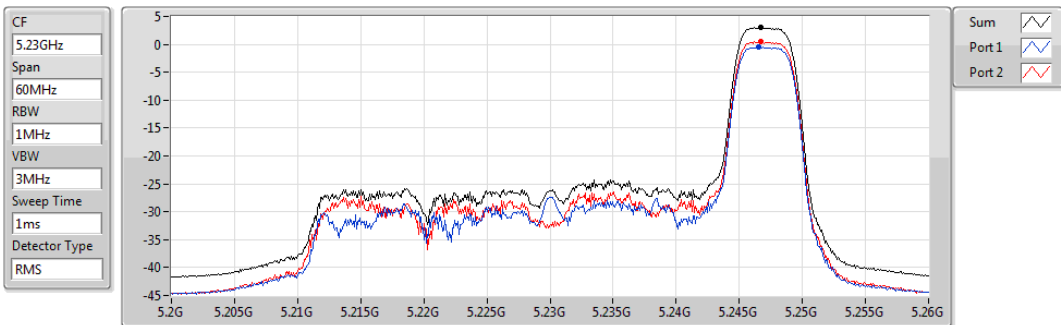

802.11ax HEW40_RU52_Index44_Nss1,(MCS0)_2TX

PSD

5230MHz

Sum	PD	Port 1	Port 2
(dBm/RBW)	(dBm/RBW)	(dBm/RBW)	(dBm/RBW)
2.98	2.98	-0.52	0.51