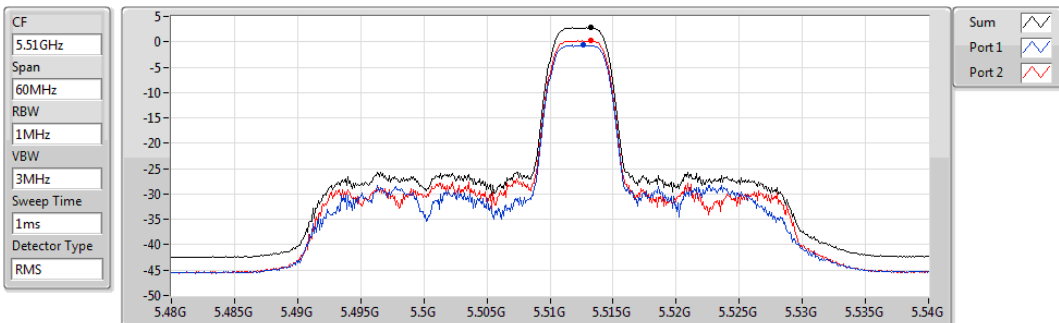

802.11ax HEW40_RU52_Index41_Nss1,(MCS0)_2TX

PSD

5310MHz

Sum	PD	Port 1	Port 2
(dBm/RBW)	(dBm/RBW)	(dBm/RBW)	(dBm/RBW)
2.77	2.77	-0.58	0.09

802.11ax HEW40_RU52_Index41_Nss1,(MCS0)_2TX

PSD

5510MHz

Sum	PD	Port 1	Port 2
(dBm/RBW)	(dBm/RBW)	(dBm/RBW)	(dBm/RBW)
2.79	2.79	-0.66	0.25