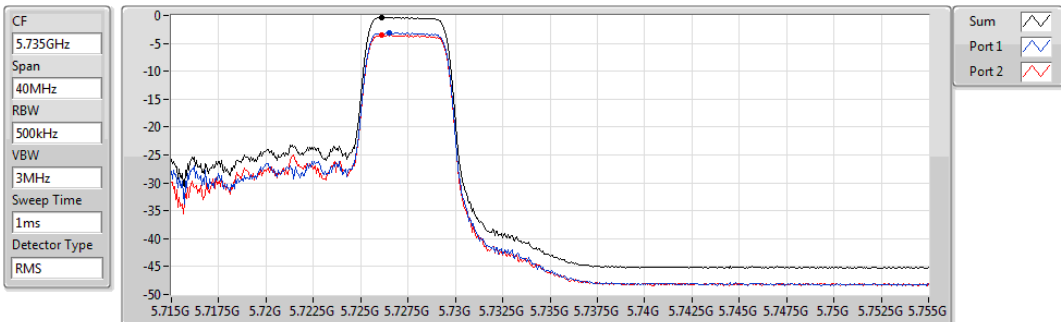

5720MHz Straddle 5.725-5.85GHz

Sum	PD	Port 1	Port 2
(dBm/RBW)	(dBm/RBW)	(dBm/RBW)	(dBm/RBW)
-0.35	-0.35	-3.09	-3.53