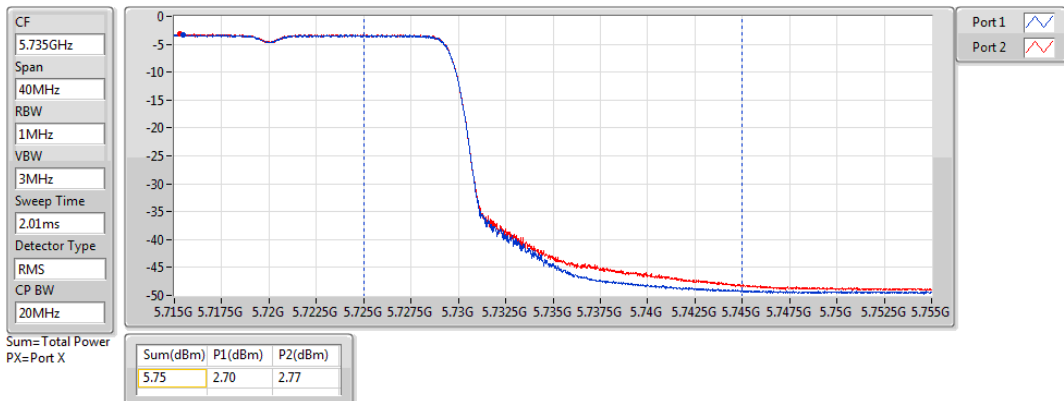

5720MHz Straddle 5.725-5.85GHz_TnomVnom