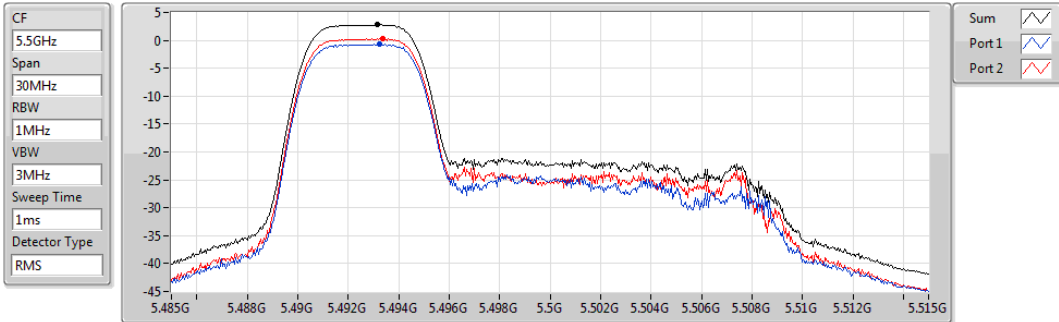

802.11ax HEW20_RU52_Index37_Nss1,(MCS0)_2TX

PSD

5500MHz

Sum	PD	Port 1	Port 2
(dBm/100kHz)	(dBm/100kHz)	(dBm/100kHz)	(dBm/100kHz)
2.81	2.81	-0.68	0.30

802.11ax HEW20_RU52_Index37_Nss1,(MCS0)_2TX

PSD