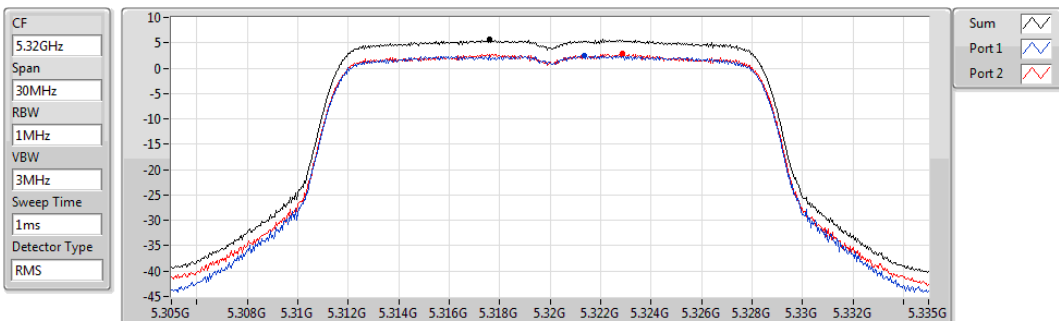

802.11a_Nss1,(6Mbps)_2TX

PSD

5320MHz

Sum	PD	Port 1	Port 2
(dBm/RBW)	(dBm/RBW)	(dBm/RBW)	(dBm/RBW)
5.61	5.61	2.57	2.90