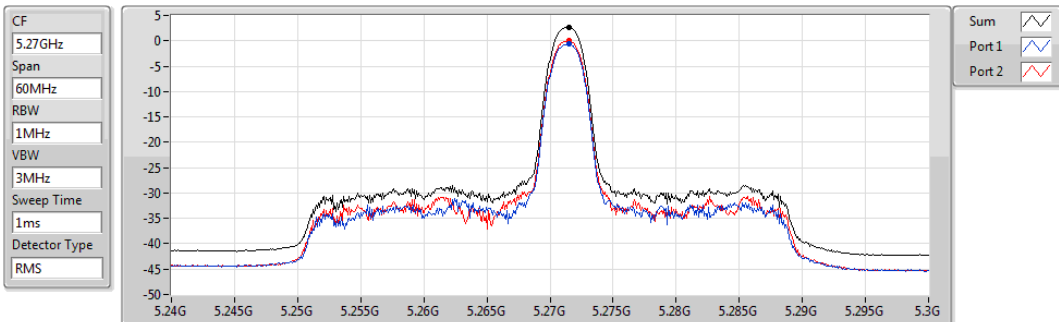

802.11ax HEW40_RU26_Index9_Nss1,(MCS0)_2TX

PSD

5230MHz

Sum	PD	Port 1	Port 2
(dBm/RBW)	(dBm/RBW)	(dBm/RBW)	(dBm/RBW)
2.81	2.81	-0.56	0.14

802.11ax HEW40_RU26_Index9_Nss1,(MCS0)_2TX

PSD

5270MHz

Sum	PD	Port 1	Port 2
(dBm/RBW)	(dBm/RBW)	(dBm/RBW)	(dBm/RBW)
2.71	2.71	-0.61	-0.02