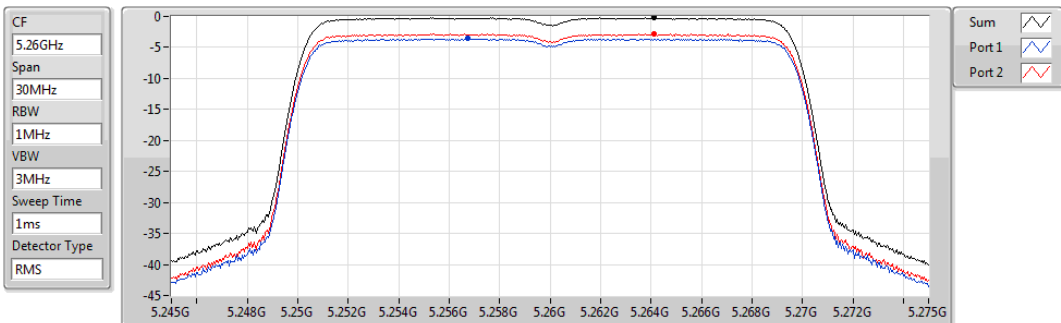

5260MHz

Sum	PD	Port 1	Port 2
(dBm/100kHz)	(dBm/100kHz)	(dBm/100kHz)	(dBm/100kHz)
-0.22	-0.22	-3.58	-2.82

802.11ax HEW20_RU242_Index61_Nss1,(MCS0)_2TX

PSD