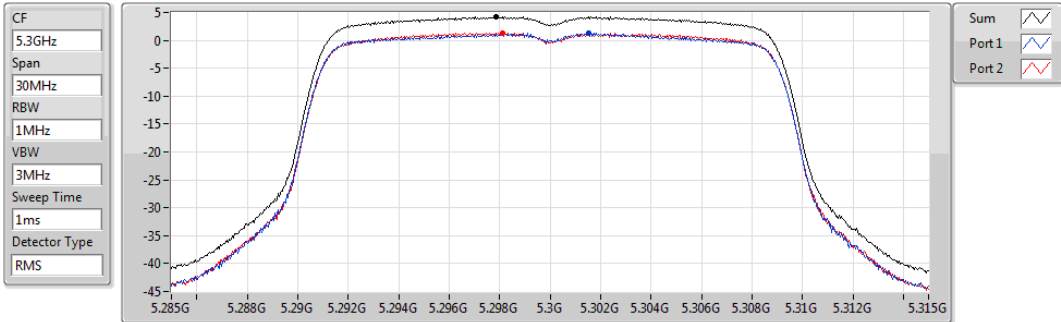

802.11n HT20_Nss1,(MCS0)_2TX

PSD

5300MHz

Sum	PD	Port 1	Port 2
(dBm/RBW)	(dBm/RBW)	(dBm/RBW)	(dBm/RBW)
4.21	4.21	1.24	1.32