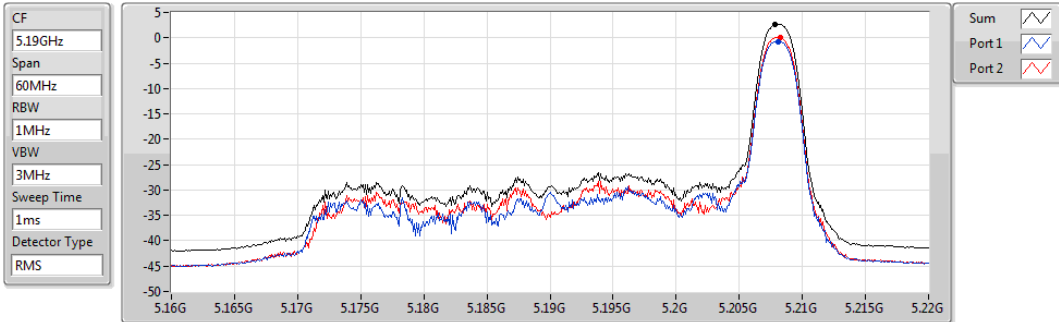

PSD

5710MHz Straddle 5.725-5.85GHz

Sum	PD	Port 1	Port 2
(dBm/100kHz)	(dBm/100kHz)	(dBm/100kHz)	(dBm/100kHz)
-31.50	-31.50	-33.94	-34.28

802.11ax HEW40_RU26_Index17_Nss1,(MCS0)_2TX

PSD

5190MHz

Sum	PD	Port 1	Port 2
(dBm/RBW)	(dBm/RBW)	(dBm/RBW)	(dBm/RBW)
2.67	2.67	-0.72	0.10