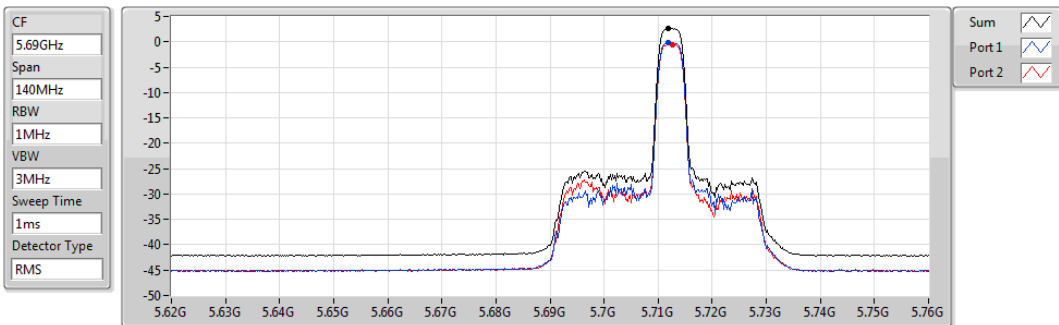

802.11ax HEW40_RU52_Index41_Nss1,(MCS0)_2TX

PSD

5710MHz Straddle 5.47-5.725GHz

Sum	PD	Port 1	Port 2
(dBm/RBW)	(dBm/RBW)	(dBm/RBW)	(dBm/RBW)
2.60	2.60	-0.16	-0.57