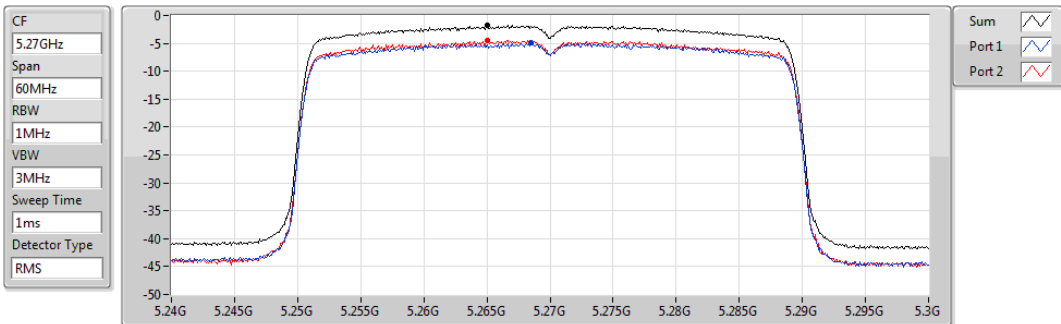

802.11ax HEW40_Nss1,(MCS0)_2TX

PSD

5230MHz

Sum	PD	Port 1	Port 2
(dBm/RBW)	(dBm/RBW)	(dBm/RBW)	(dBm/RBW)
-1.78	-1.78	-4.84	-4.50

802.11ax HEW40_Nss1,(MCS0)_2TX

PSD

5270MHz

Sum	PD	Port 1	Port 2
(dBm/RBW)	(dBm/RBW)	(dBm/RBW)	(dBm/RBW)
-1.82	-1.82	-4.92	-4.40