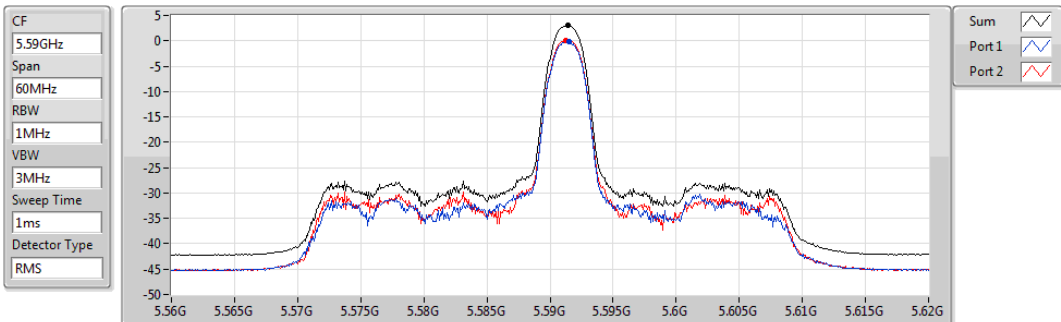

802.11ax HEW40_RU26_Index9_Nss1,(MCS0)_2TX

PSD

5590MHz

Sum	PD	Port 1	Port 2
(dBm/RBW)	(dBm/RBW)	(dBm/RBW)	(dBm/RBW)
2.97	2.97	-0.20	0.14