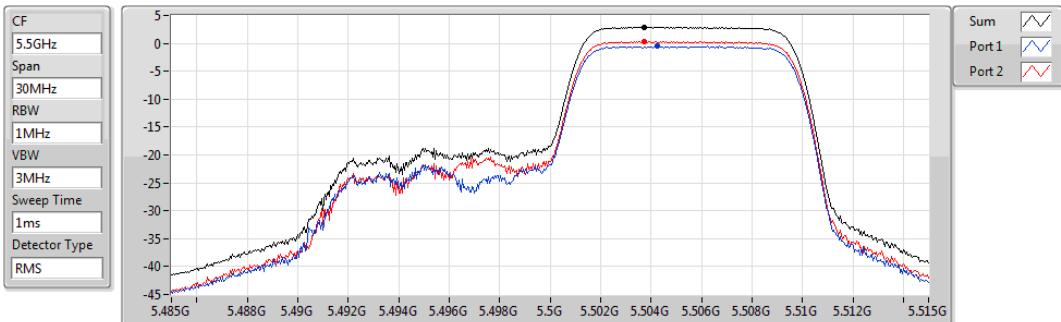

802.11ax HEW20_RU106_Index54_Nss1,(MCS0)_2TX

PSD

5320MHz

Sum	PD	Port 1	Port 2
(dBm/RBW)	(dBm/RBW)	(dBm/RBW)	(dBm/RBW)
3.00	3.00	-0.30	0.33

802.11ax HEW20_RU106_Index54_Nss1,(MCS0)_2TX

PSD

5500MHz

Sum	PD	Port 1	Port 2
(dBm/RBW)	(dBm/RBW)	(dBm/RBW)	(dBm/RBW)
2.89	2.89	-0.54	0.37