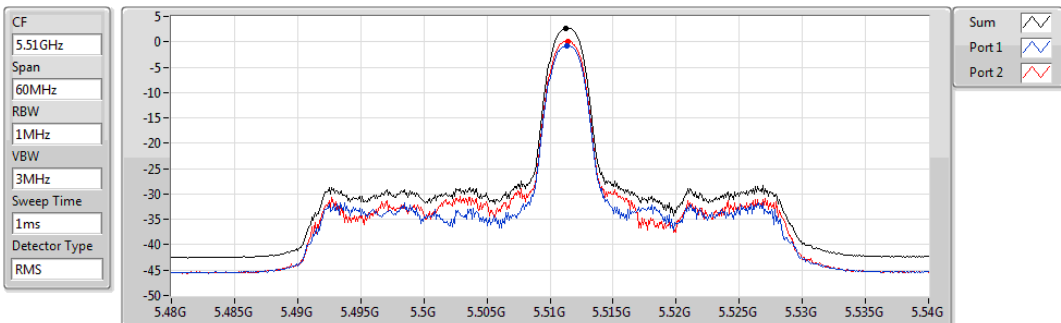

802.11ax HEW40_RU26_Index9_Nss1,(MCS0)_2TX

PSD

5310MHz

Sum	PD	Port 1	Port 2
(dBm/RBW)	(dBm/RBW)	(dBm/RBW)	(dBm/RBW)
2.56	2.56	-0.67	-0.21

802.11ax HEW40_RU26_Index9_Nss1,(MCS0)_2TX

PSD

5510MHz

Sum	PD	Port 1	Port 2
(dBm/RBW)	(dBm/RBW)	(dBm/RBW)	(dBm/RBW)
2.66	2.66	-0.82	0.10