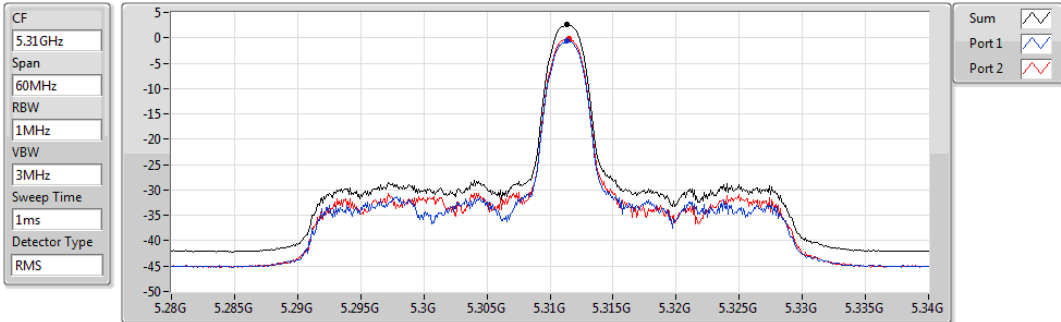

802.11ax HEW40_RU26_Index9_Nss1,(MCS0)_2TX

PSD

5310MHz

Sum	PD	Port 1	Port 2
(dBm/RBW)	(dBm/RBW)	(dBm/RBW)	(dBm/RBW)
2.56	2.56	-0.67	-0.21