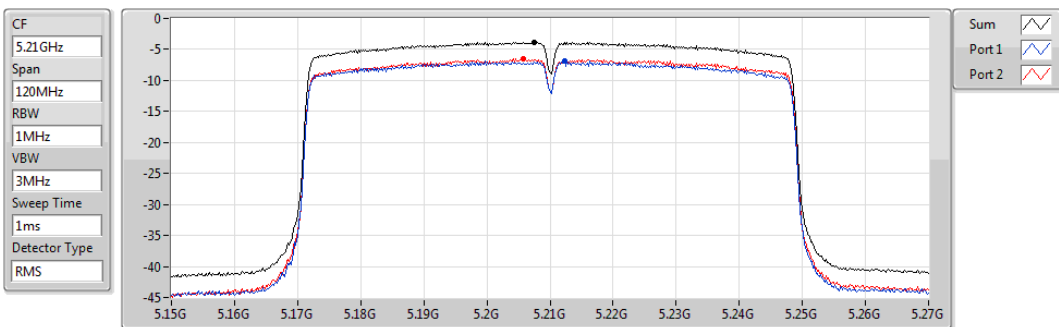

5210MHz

Sum	PD	Port 1	Port 2
(dBm/RBW)	(dBm/RBW)	(dBm/RBW)	(dBm/RBW)
-3.79	-3.79	-6.90	-6.49

802.11ac VHT80_Nss1,(MCS0)_2TX

PSD