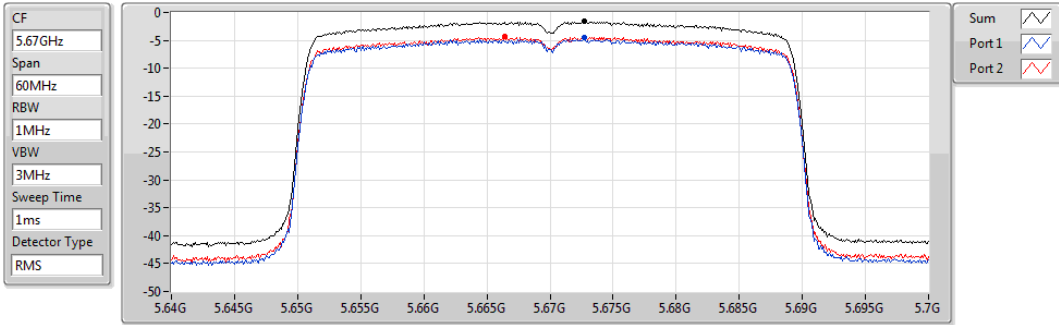

802.11ax HEW40_Nss1,(MCS0)_2TX

PSD

5590MHz

Sum	PD	Port 1	Port 2
(dBm/1MHz)	(dBm/1MHz)	(dBm/1MHz)	(dBm/1MHz)
-1.79	-1.79	-4.76	-4.50

802.11ax HEW40_Nss1,(MCS0)_2TX

PSD

5670MHz

Sum	PD	Port 1	Port 2
(dBm/RBW)	(dBm/RBW)	(dBm/RBW)	(dBm/RBW)
-1.52	-1.52	-4.57	-4.39