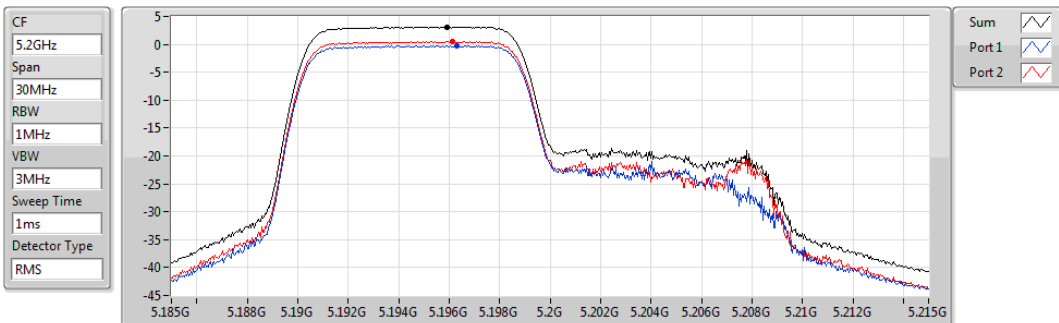

802.11ax HEW20_RU106_Index53_Nss1,(MCS0)_2TX

PSD

5180MHz

Sum	PD	Port 1	Port 2
(dBm/RBW)	(dBm/RBW)	(dBm/RBW)	(dBm/RBW)
3.11	3.11	-0.22	0.47

802.11ax HEW20_RU106_Index53_Nss1,(MCS0)_2TX

PSD

5200MHz

Sum	PD	Port 1	Port 2
(dBm/RBW)	(dBm/RBW)	(dBm/RBW)	(dBm/RBW)
3.14	3.14	-0.20	0.50