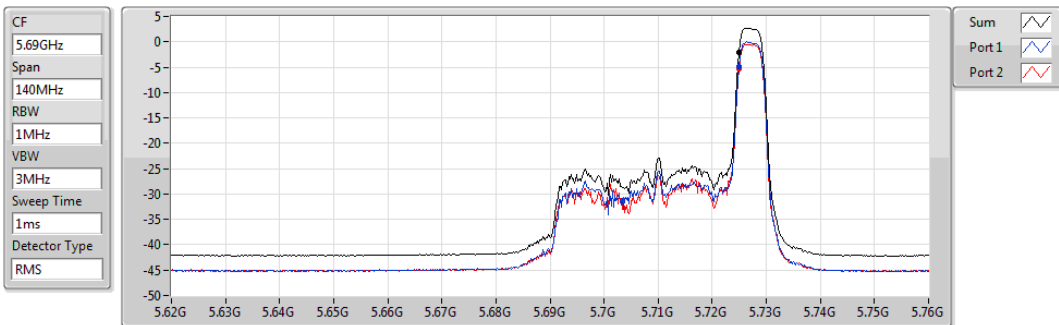

5710MHz Straddle 5.47-5.725GHz

Sum	PD	Port 1	Port 2
(dBm/RBW)	(dBm/RBW)	(dBm/RBW)	(dBm/RBW)
-2.03	-2.03	-4.85	-5.24

802.11ax HEW40_RU52_Index44_Nss1,(MCS0)_2TX

PSD