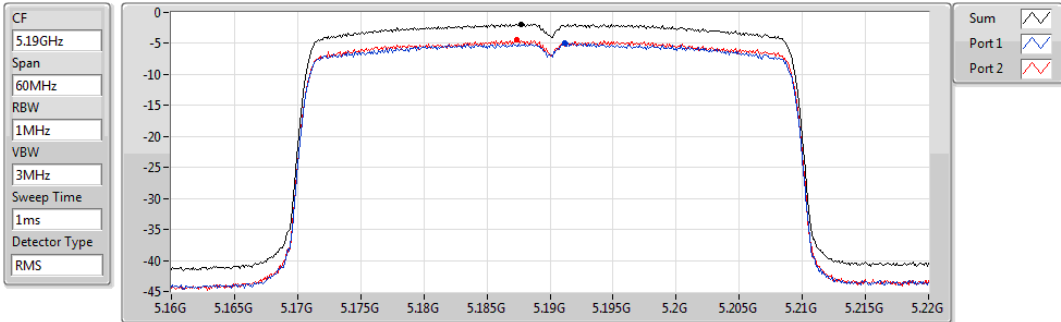

802.11ax HEW40_Nss1,(MCS0)_2TX

PSD

5190MHz

Sum	PD	Port 1	Port 2
(dBm/RBW)	(dBm/RBW)	(dBm/RBW)	(dBm/RBW)
-1.86	-1.86	-4.98	-4.44