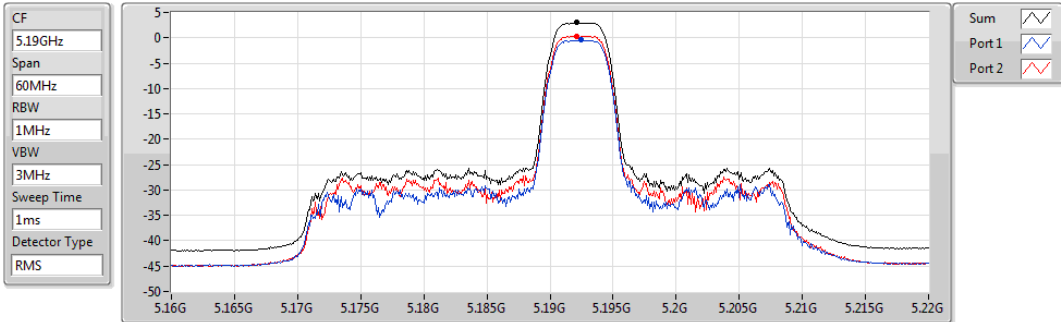

PSD

5710MHz Straddle 5.725-5.85GHz

Sum	PD	Port 1	Port 2
(dBm/100kHz)	(dBm/100kHz)	(dBm/100kHz)	(dBm/100kHz)
-27.56	-27.56	-29.19	-31.65

802.11ax HEW40_RU52_Index41_Nss1,(MCS0)_2TX

PSD

5190MHz

Sum	PD	Port 1	Port 2
(dBm/RBW)	(dBm/RBW)	(dBm/RBW)	(dBm/RBW)
2.97	2.97	-0.44	0.37