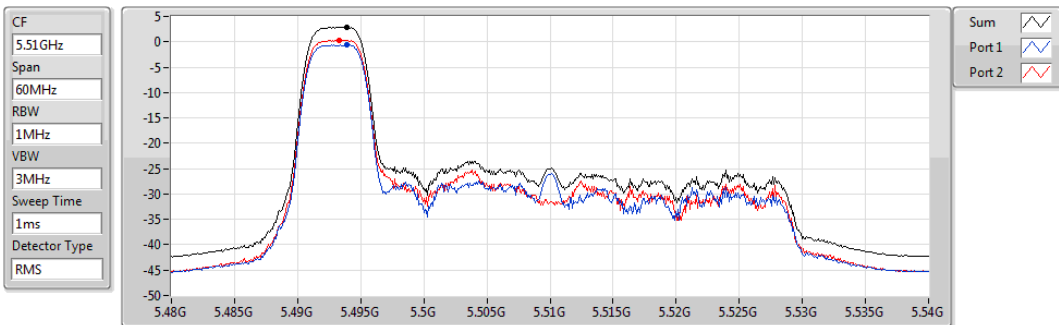

802.11ax HEW40_RU52_Index37_Nss1,(MCS0)_2TX

PSD

5310MHz

Sum	PD	Port 1	Port 2
(dBm/RBW)	(dBm/RBW)	(dBm/RBW)	(dBm/RBW)
2.99	2.99	-0.37	0.32

802.11ax HEW40_RU52_Index37_Nss1,(MCS0)_2TX

PSD

5510MHz

Sum	PD	Port 1	Port 2
(dBm/RBW)	(dBm/RBW)	(dBm/RBW)	(dBm/RBW)
2.91	2.91	-0.51	0.32