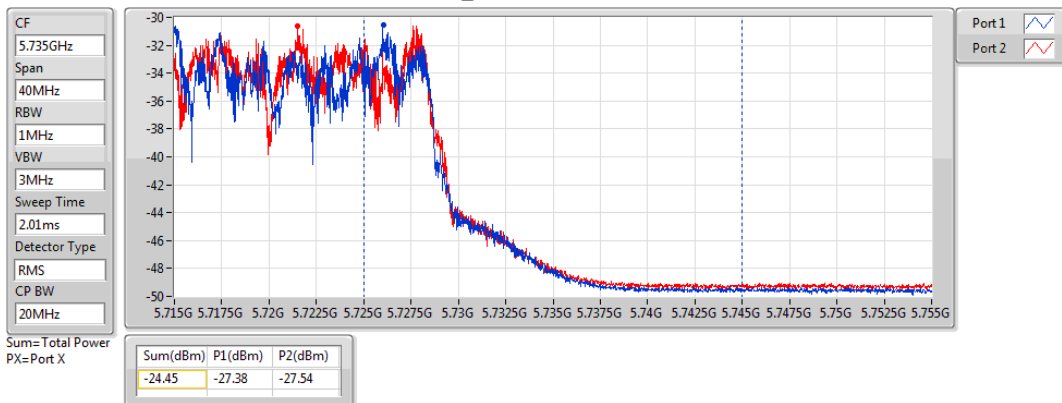

5710MHz Straddle 5.725-5.85GHz_TnomVnom