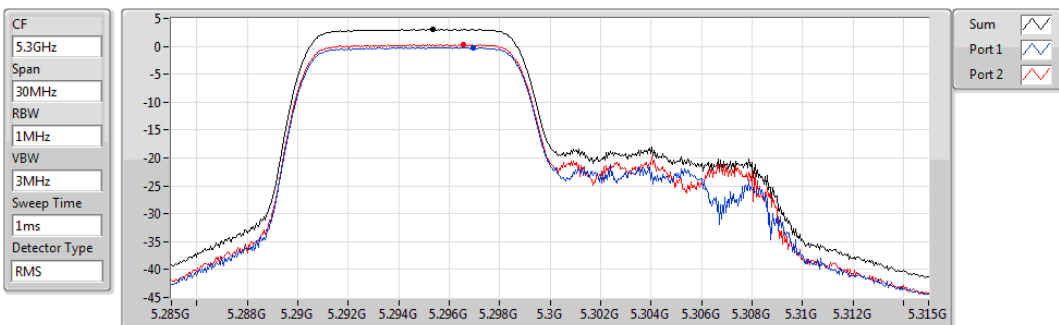

802.11ax HEW20_RU106_Index53_Nss1,(MCS0)_2TX

PSD

5300MHz

Sum	PD	Port 1	Port 2
(dBm/RBW)	(dBm/RBW)	(dBm/RBW)	(dBm/RBW)
3.01	3.01	-0.18	0.30