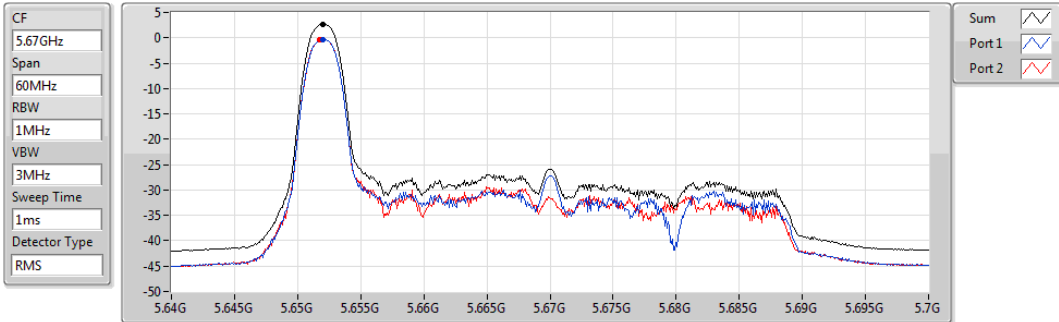

802.11ax HEW40_RU26_Index0_Nss1,(MCS0)_2TX

PSD

5590MHz

Sum	PD	Port 1	Port 2
(dBm/RBW)	(dBm/RBW)	(dBm/RBW)	(dBm/RBW)
2.91	2.91	-0.23	0.08

802.11ax HEW40_RU26_Index0_Nss1,(MCS0)_2TX

PSD

5670MHz

Sum	PD	Port 1	Port 2
(dBm/RBW)	(dBm/RBW)	(dBm/RBW)	(dBm/RBW)
2.64	2.64	-0.31	-0.32