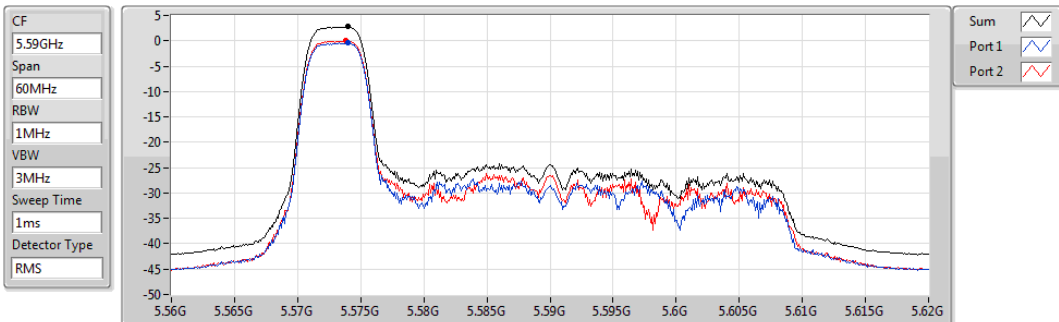

802.11ax HEW40_RU52_Index37_Nss1,(MCS0)_2TX

PSD

5590MHz

Sum	PD	Port 1	Port 2
(dBm/RBW)	(dBm/RBW)	(dBm/RBW)	(dBm/RBW)
2.75	2.75	-0.42	-0.04