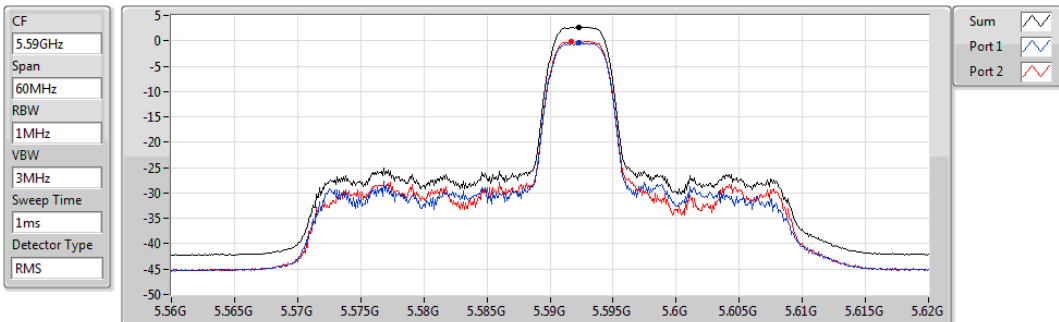

802.11ax HEW40_RU52_Index41_Nss1,(MCS0)_2TX

PSD

5590MHz

Sum	PD	Port 1	Port 2
(dBm/RBW)	(dBm/RBW)	(dBm/RBW)	(dBm/RBW)
2.70	2.70	-0.47	-0.14