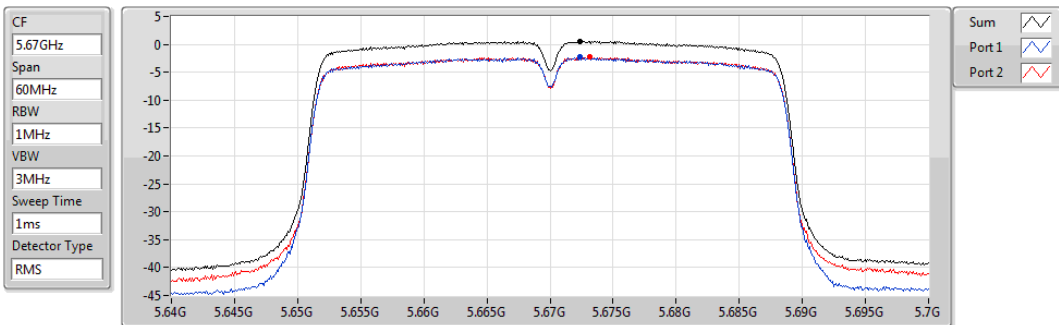

802.11n HT40_Nss1,(MCS0)_2TX

PSD

5590MHz

Sum	PD	Port 1	Port 2
(dBm/RBW)	(dBm/RBW)	(dBm/RBW)	(dBm/RBW)
0.41	0.41	-2.43	-2.40

802.11n HT40_Nss1,(MCS0)_2TX

PSD

5670MHz

Sum	PD	Port 1	Port 2
(dBm/RBW)	(dBm/RBW)	(dBm/RBW)	(dBm/RBW)
0.56	0.56	-2.27	-2.30