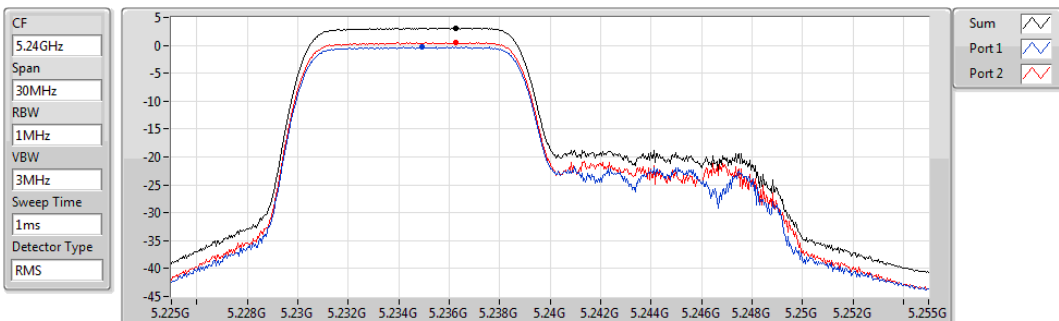

5240MHz

Sum	PD	Port 1	Port 2
(dBm/RBW)	(dBm/RBW)	(dBm/RBW)	(dBm/RBW)
3.11	3.11	-0.29	0.52