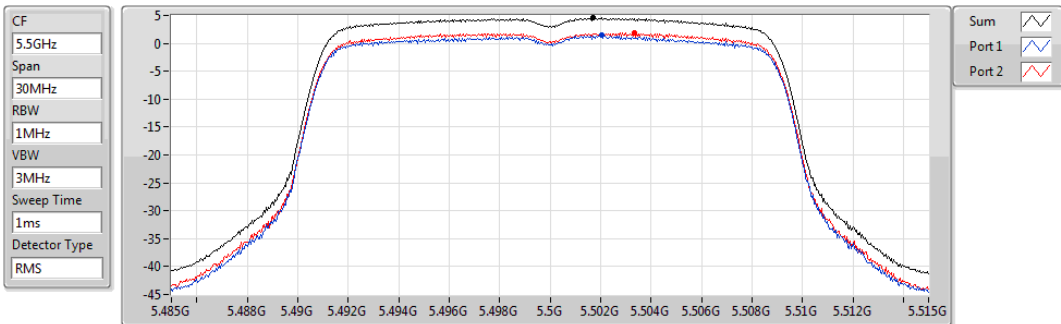

802.11n HT20_Nss1,(MCS0)_2TX

PSD

5500MHz

Sum	PD	Port 1	Port 2
(dBm/RBW)	(dBm/RBW)	(dBm/RBW)	(dBm/RBW)
4.54	4.54	1.50	1.91