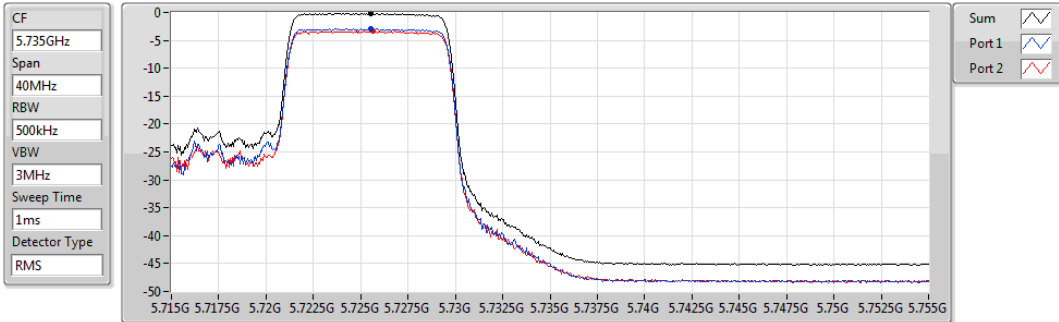

802.11ax HEW20_RU106_Index54_Nss1,(MCS0)_2TX

PSD

5720MHz Straddle 5.725-5.85GHz

Sum	PD	Port 1	Port 2
(dBm/RBW)	(dBm/RBW)	(dBm/RBW)	(dBm/RBW)
-0.18	-0.18	-2.96	-3.35

802.11ax HEW20_RU242_Index61_Nss1,(MCS0)_2TX

PSD