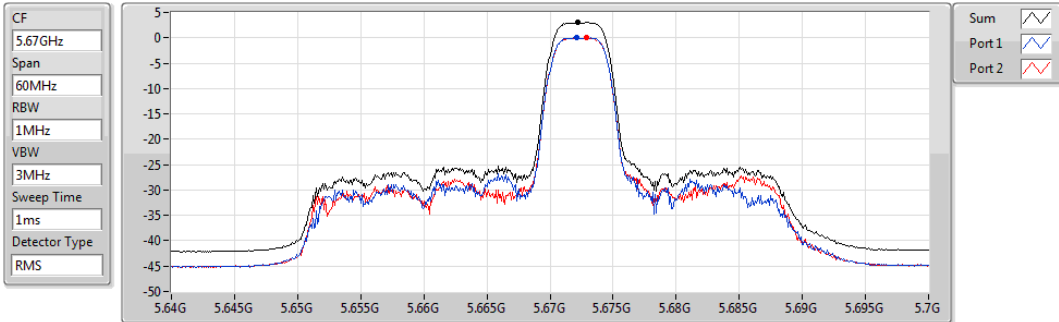

802.11ax HEW40_RU52_Index41_Nss1,(MCS0)_2TX

PSD

5590MHz

Sum	PD	Port 1	Port 2
(dBm/RBW)	(dBm/RBW)	(dBm/RBW)	(dBm/RBW)
2.70	2.70	-0.47	-0.14

802.11ax HEW40_RU52_Index41_Nss1,(MCS0)_2TX

PSD

5670MHz

Sum	PD	Port 1	Port 2
(dBm/RBW)	(dBm/RBW)	(dBm/RBW)	(dBm/RBW)
3.01	3.01	0.10	-0.03