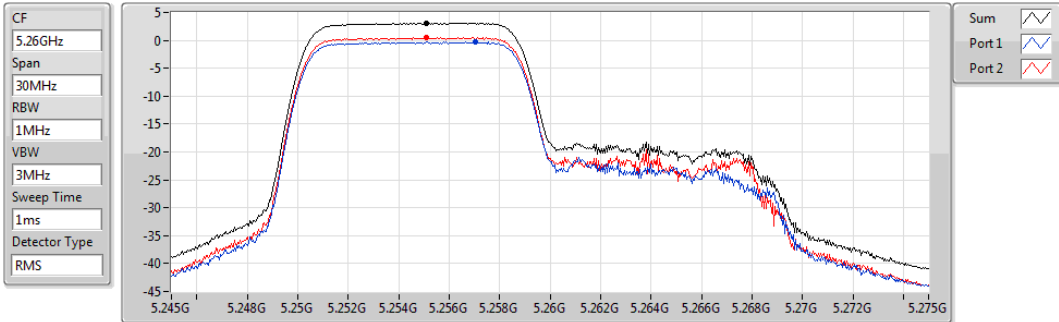

802.11ax HEW20_RU106_Index53_Nss1,(MCS0)_2TX

PSD

5240MHz

Sum	PD	Port 1	Port 2
(dBm/RBW)	(dBm/RBW)	(dBm/RBW)	(dBm/RBW)
3.11	3.11	-0.29	0.52

802.11ax HEW20_RU106_Index53_Nss1,(MCS0)_2TX

PSD

5260MHz

Sum	PD	Port 1	Port 2
(dBm/RBW)	(dBm/RBW)	(dBm/RBW)	(dBm/RBW)
3.08	3.08	-0.30	0.46