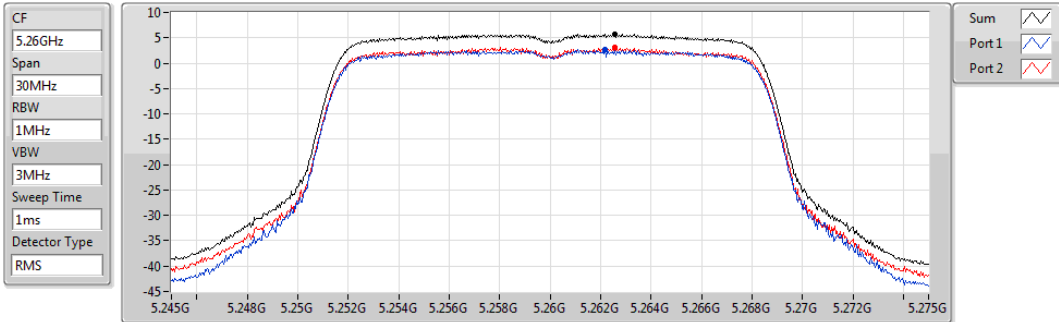

802.11a_Nss1,(6Mbps)_2TX

PSD

5260MHz

Sum	PD	Port 1	Port 2
(dBm/RBW)	(dBm/RBW)	(dBm/RBW)	(dBm/RBW)
5.77	5.77	2.76	3.06