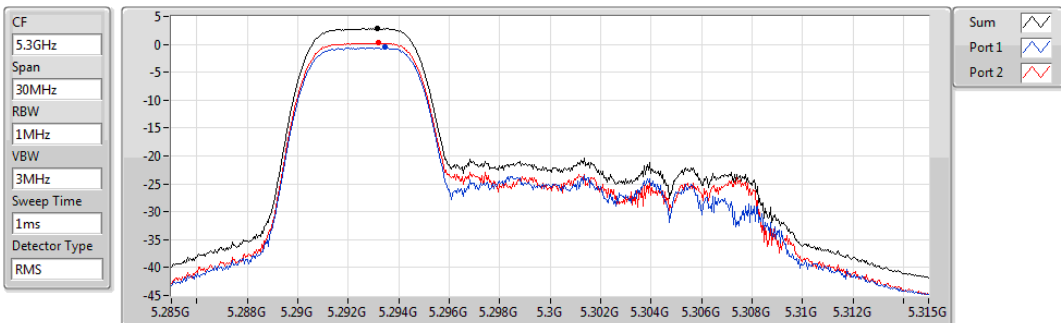

802.11ax HEW20_RU52_Index37_Nss1,(MCS0)_2TX

PSD

5300MHz

Sum	PD	Port 1	Port 2
(dBm/RBW)	(dBm/RBW)	(dBm/RBW)	(dBm/RBW)
2.85	2.85	-0.54	0.24