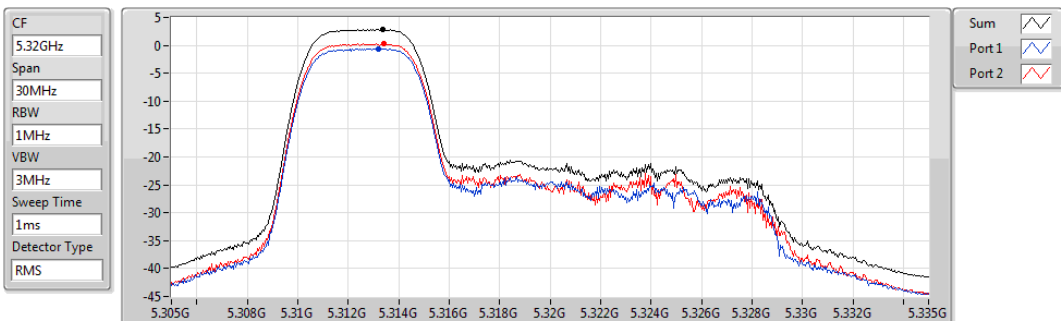

802.11ax HEW20_RU52_Index37_Nss1,(MCS0)_2TX

PSD

5300MHz

Sum	PD	Port 1	Port 2
(dBm/RBW)	(dBm/RBW)	(dBm/RBW)	(dBm/RBW)
2.85	2.85	-0.54	0.24

802.11ax HEW20_RU52_Index37_Nss1,(MCS0)_2TX

PSD

5320MHz

Sum	PD	Port 1	Port 2
(dBm/RBW)	(dBm/RBW)	(dBm/RBW)	(dBm/RBW)
2.85	2.85	-0.57	0.24