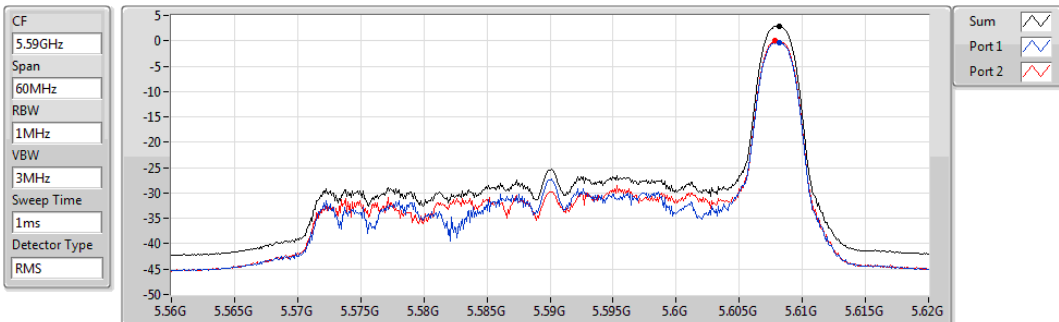

802.11ax HEW40_RU26_Index17_Nss1,(MCS0)_2TX

PSD

5590MHz

Sum	PD	Port 1	Port 2
(dBm/RBW)	(dBm/RBW)	(dBm/RBW)	(dBm/RBW)
2.86	2.86	-0.31	0.09