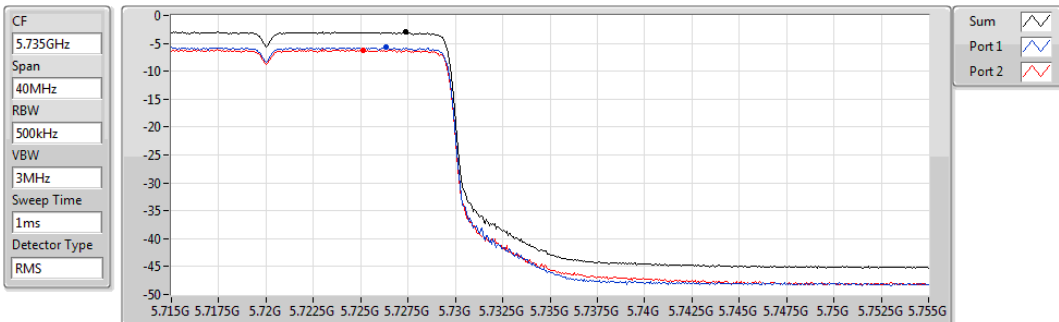

5720MHz Straddle 5.725-5.85GHz

Sum	PD	Port 1	Port 2
(dBm/RBW)	(dBm/RBW)	(dBm/RBW)	(dBm/RBW)
-3.02	-3.02	-5.73	-6.21