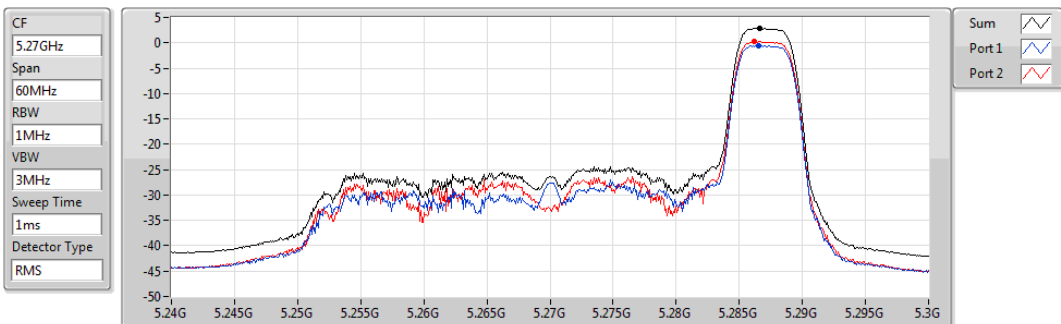

802.11ax HEW40_RU52_Index44_Nss1,(MCS0)_2TX

PSD

5230MHz

Sum	PD	Port 1	Port 2
(dBm/RBW)	(dBm/RBW)	(dBm/RBW)	(dBm/RBW)
2.98	2.98	-0.52	0.51

802.11ax HEW40_RU52_Index44_Nss1,(MCS0)_2TX

PSD

5270MHz

Sum	PD	Port 1	Port 2
(dBm/RBW)	(dBm/RBW)	(dBm/RBW)	(dBm/RBW)
2.88	2.88	-0.52	0.30