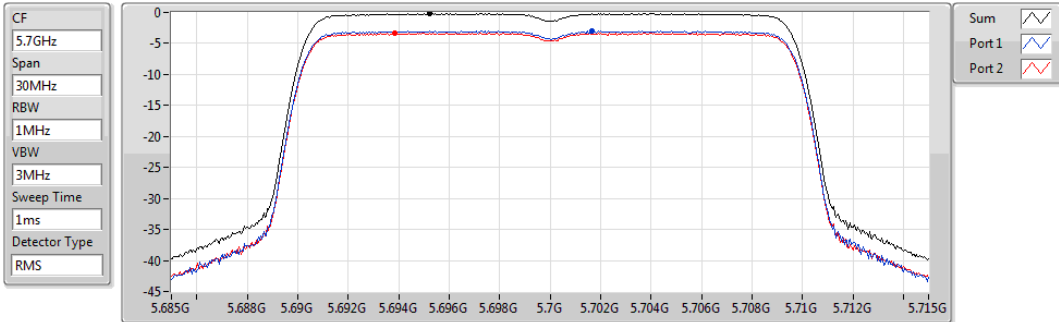

802.11ax HEW20_RU242_Index61_Nss1,(MCS0)_2TX

PSD

5700MHz

Sum	PD	Port 1	Port 2
(dBm/RBW)	(dBm/RBW)	(dBm/RBW)	(dBm/RBW)
-0.20	-0.20	-2.99	-3.33

802.11ax HEW20_RU242_Index61_Nss1,(MCS0)_2TX

PSD