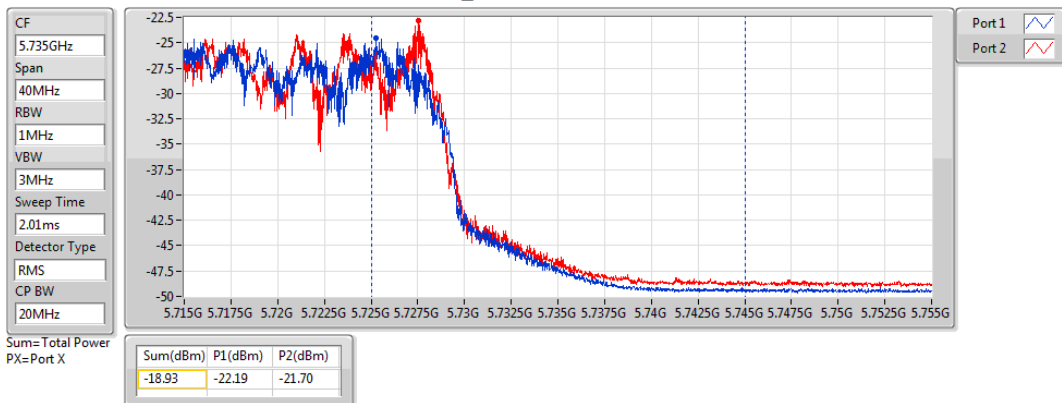

5710MHz Straddle 5.725-5.85GHz_TnomVnom