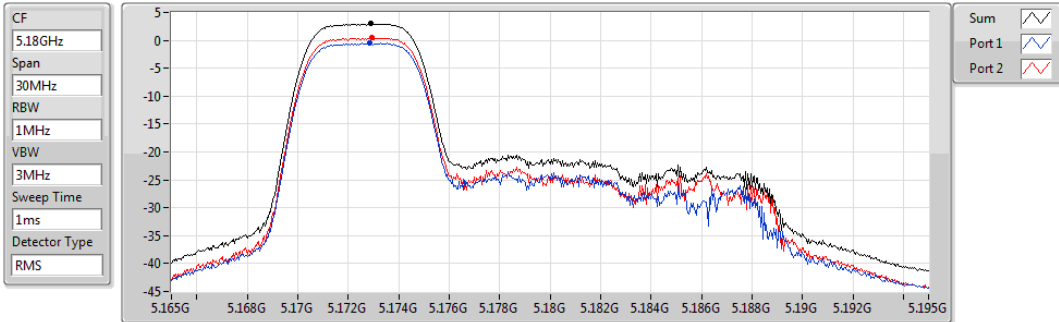

802.11ax HEW20_RU52_Index37_Nss1,(MCS0)_2TX

PSD

5180MHz

Sum	PD	Port 1	Port 2
(dBm/1MHz)	(dBm/1MHz)	(dBm/1MHz)	(dBm/1MHz)
2.98	2.98	-0.53	0.45

802.11ax HEW20_RU52_Index37_Nss1,(MCS0)_2TX

PSD