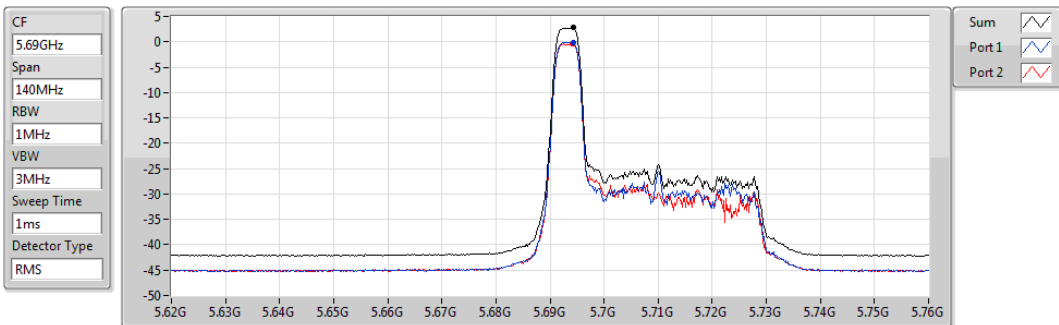

5710MHz Straddle 5.47-5.725GHz

Sum	PD	Port 1	Port 2
(dBm/100kHz)	(dBm/100kHz)	(dBm/100kHz)	(dBm/100kHz)
2.79	2.79	-0.05	-0.38

802.11ax HEW40_RU52_Index37_Nss1,(MCS0)_2TX

PSD