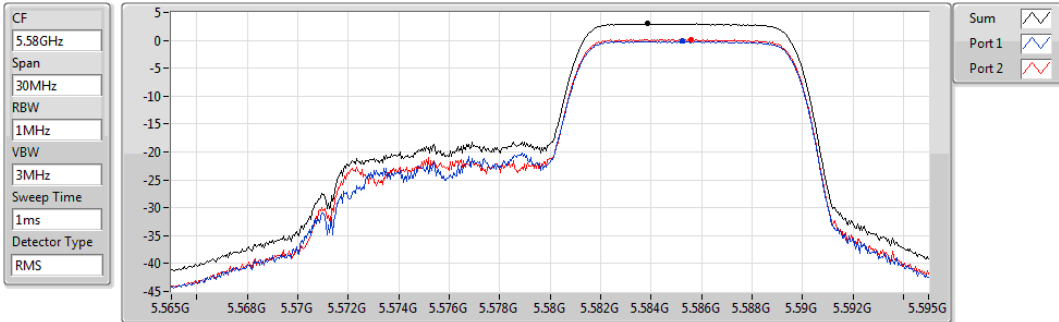

802.11ax HEW20_RU106_Index54_Nss1,(MCS0)_2TX

PSD

5580MHz

Sum	PD	Port 1	Port 2
(dBm/1MHz)	(dBm/1MHz)	(dBm/1MHz)	(dBm/1MHz)
2.97	2.97	-0.16	0.17

802.11ax HEW20_RU106_Index54_Nss1,(MCS0)_2TX

PSD