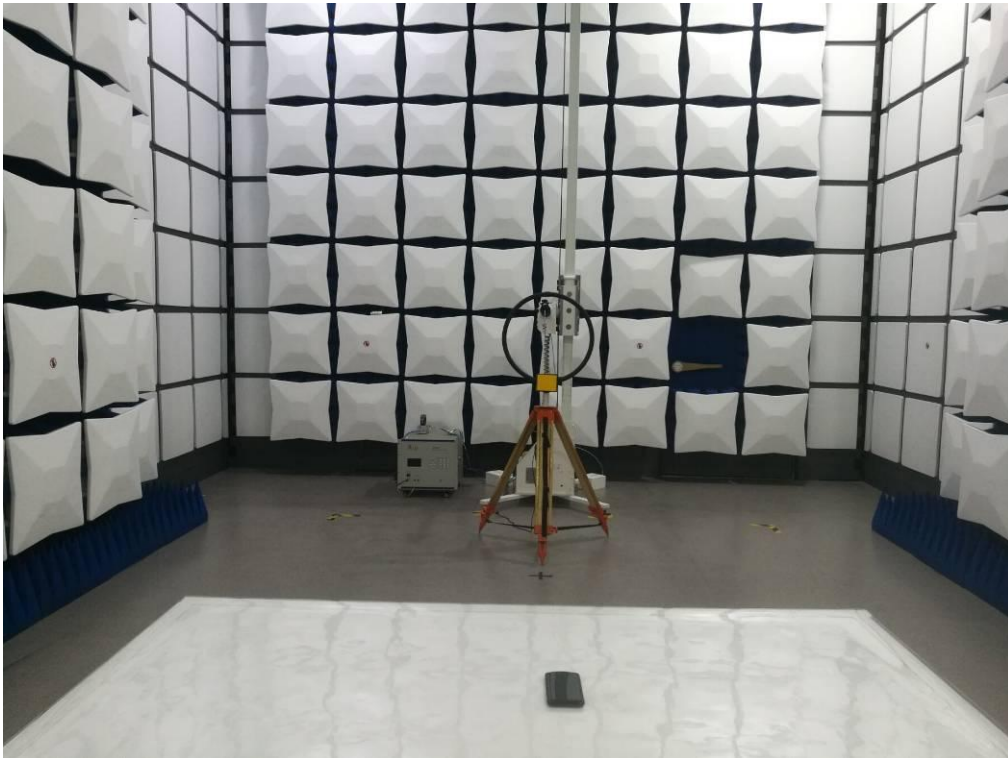

Test Setup Photos

RADIATED EMISSION TEST SETUP BELOW 1GHz

FCC LINE CONDUCTED EMISSION TEST SETUP