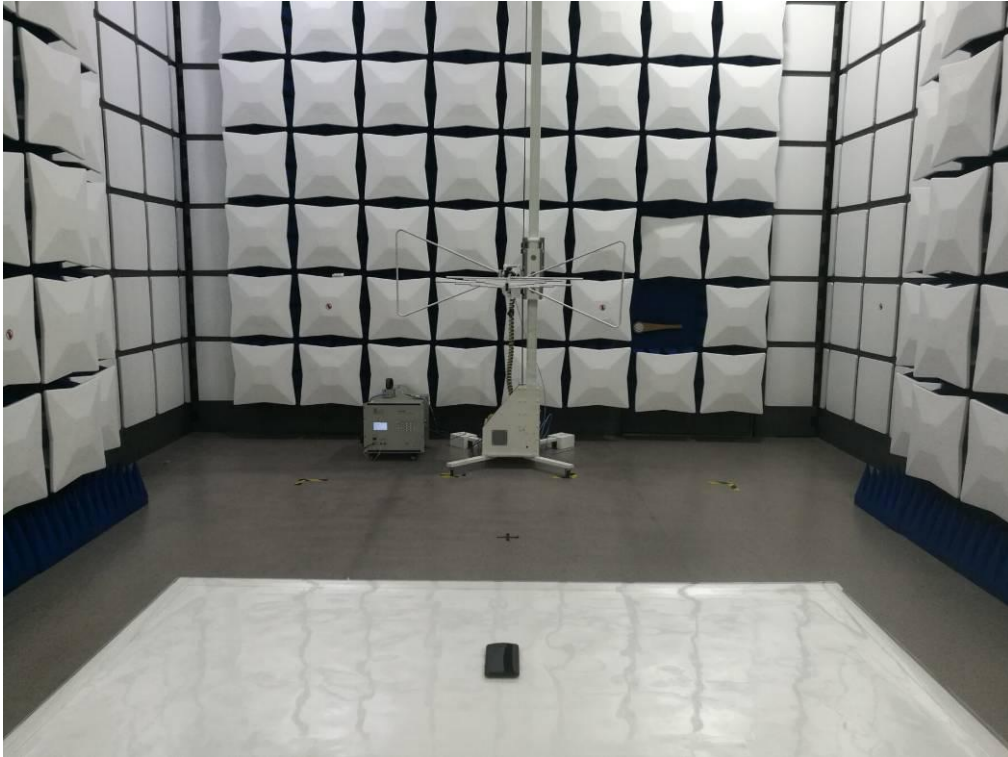

Test Setup Photos

RADIATED EMISSION TEST SETUP BELOW 1GHz

FCC LINE CONDUCTED EMISSION TEST SETUP