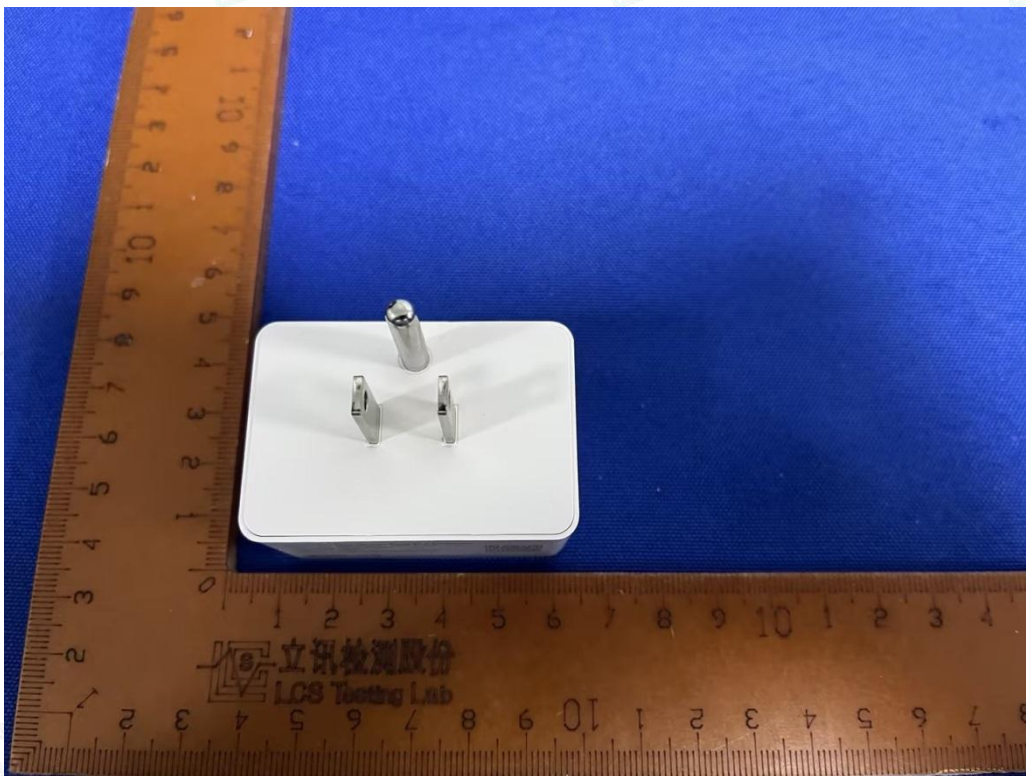

External Photos of the EUT

Fig. 1

Fig. 2

Fig. 3

Fig. 4

Fig. 5

Fig. 6

Shenzhen LCS Compliance Testing Laboratory Ltd.
Add: 101, 201 Bldg A & 301 Bldg C, Juji Industrial Park Yabianxueziwei, Shajing Street, Baoan District, Shenzhen, 518000, China
Tel: +(86) 0755-82591330 | E-mail: webmaster@lcs-cert.com | Web: www.lcs-cert.com
Scan code to check authenticity