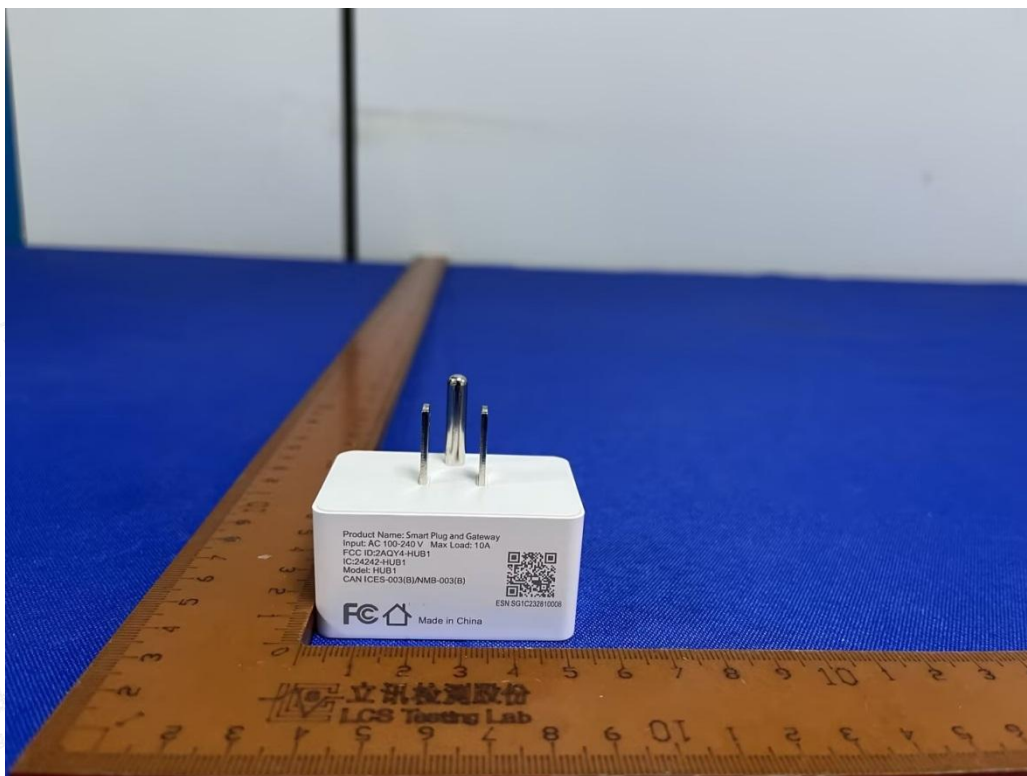

External Photos of the EUT

Fig. 1

Fig. 2

Fig. 3

Fig. 4

Fig. 5

Fig. 6

Shenzhen LCS Compliance Testing Laboratory Ltd.
Add: 101, 201 Bldg A & 301 Bldg C, Juji Industrial Park Yabianxueziwei, Shajing Street, Baoan District, Shenzhen, 518000, China
Tel: +(86) 0755-82591330 | E-mail: webmaster@lcs-cert.com | Web: www.lcs-cert.com
Scan code to check authenticity