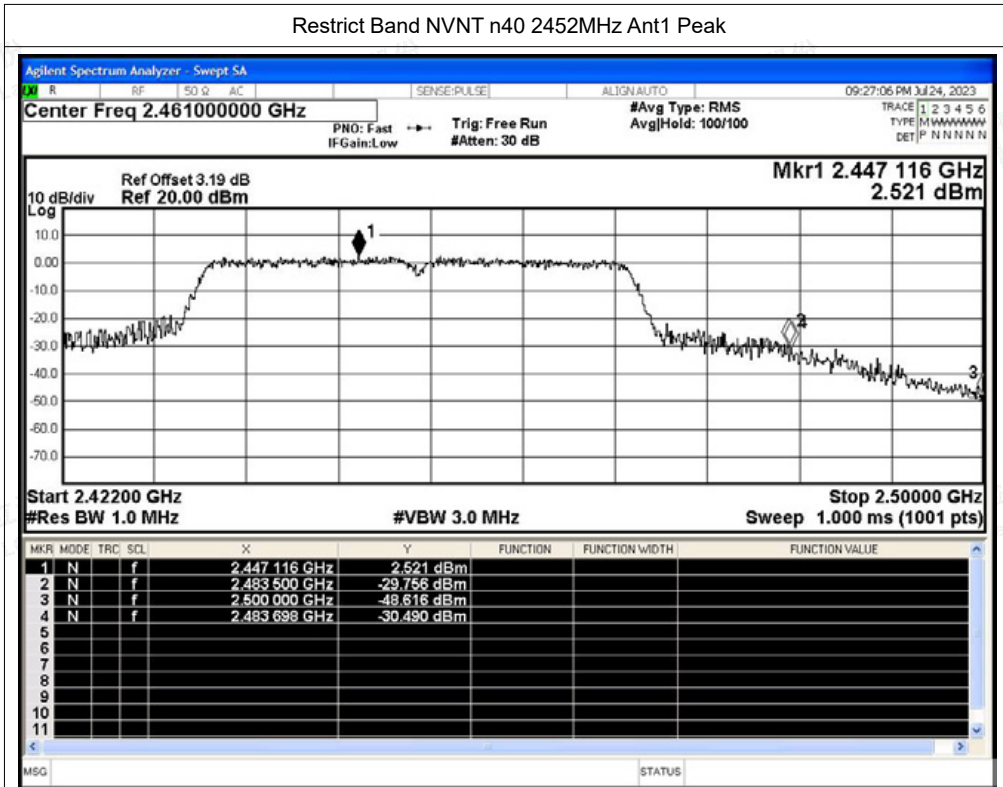

Restrict Band NVNT n40 2452MHz Ant1 Peak