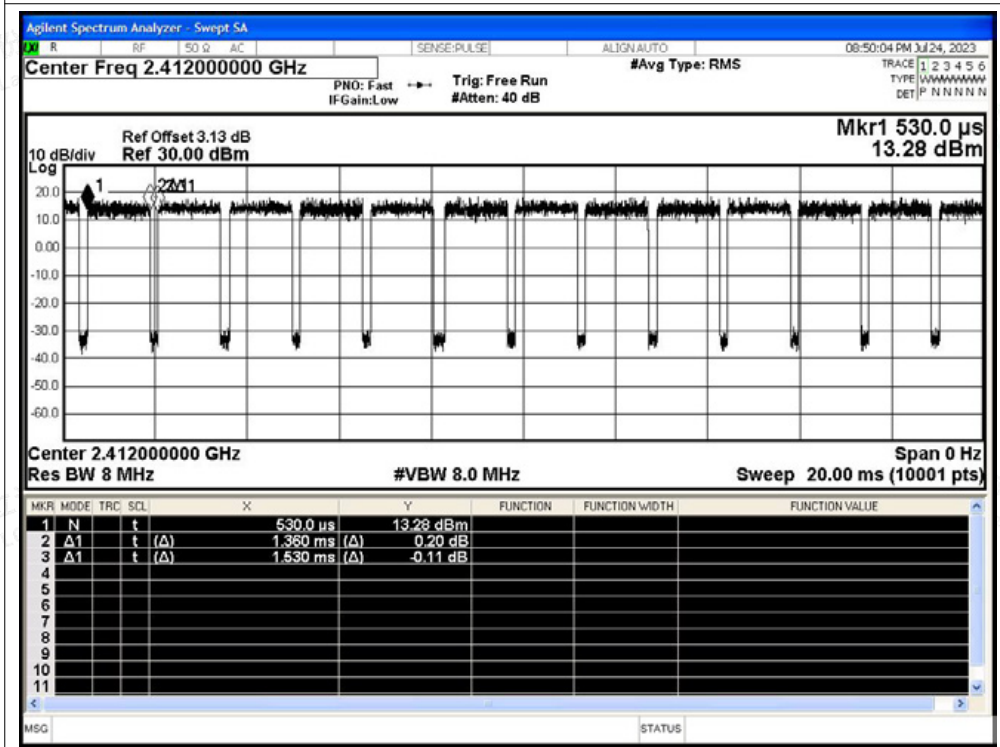

Tel: +(86) 0755-82591330 | E-mail: webmaster@lcs-cert.com | Web: www.lcs-cert.com

Scan code to check authenticity

Duty Cycle NVNT b 2462MHz Ant1

Duty Cycle NVNT g 2412MHz Ant1

Shenzhen LCS Compliance Testing Laboratory Ltd.