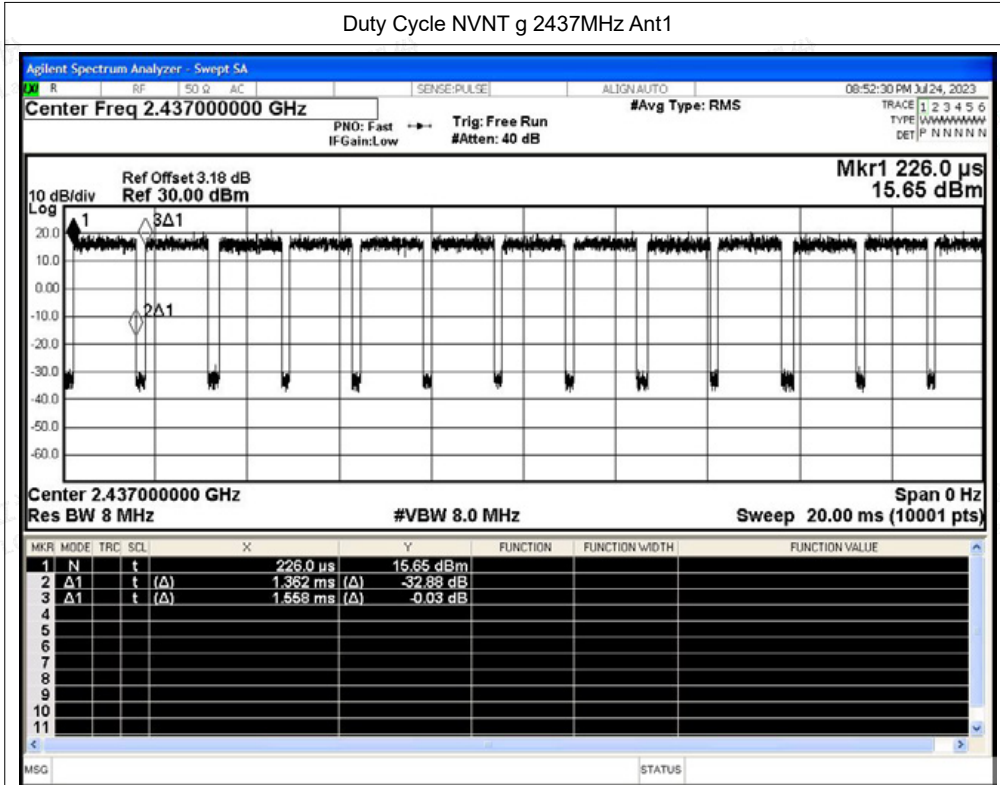

Duty Cycle NVNT g 2437MHz Ant1