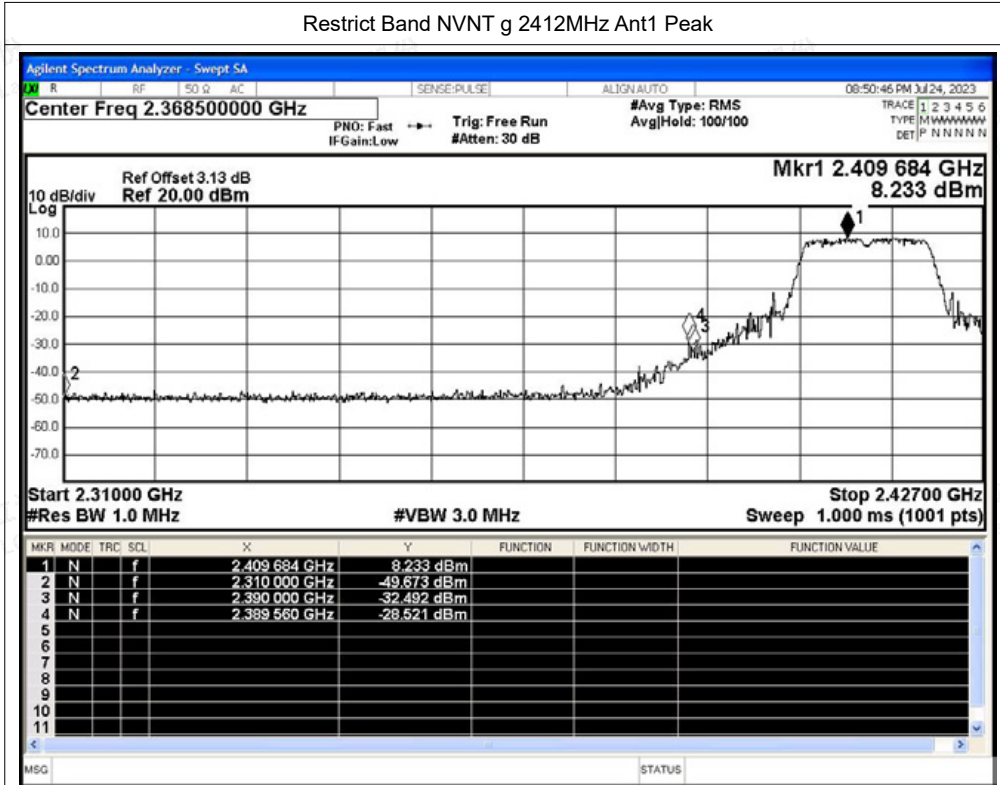

Restrict Band NVNT g 2412MHz Ant1 Peak