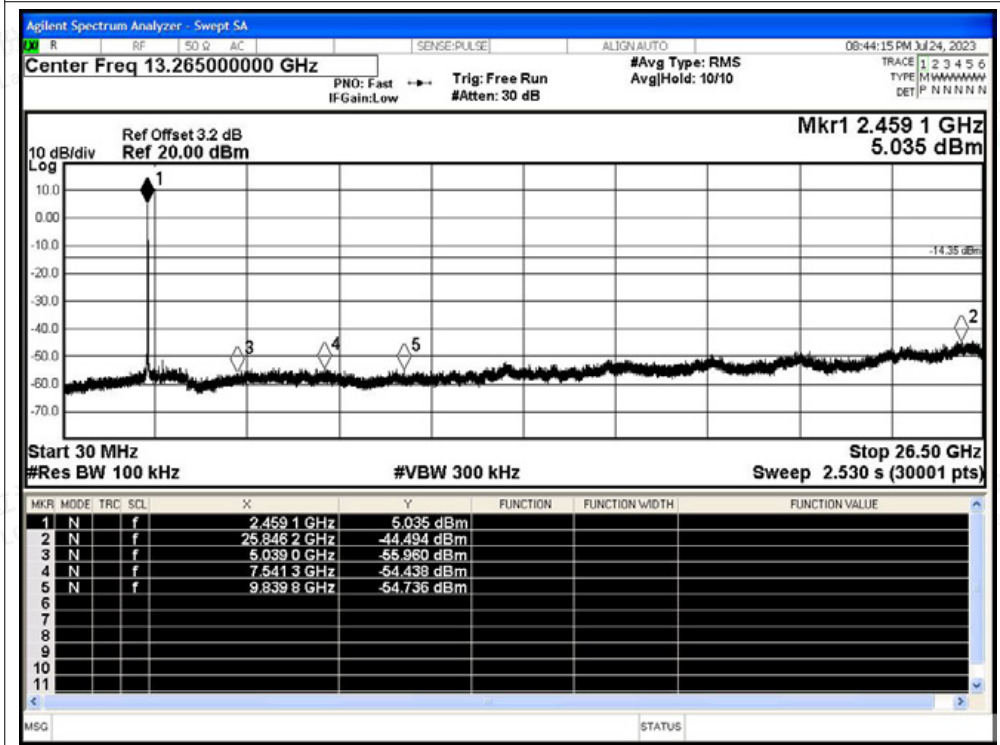

Tx. Spurious NVNT b 2462MHz Ant1 Ref

Tx. Spurious NVNT b 2462MHz Ant1 Emission

Shenzhen LCS Compliance Testing Laboratory Ltd.

Add: 101, 201 Bldg A & 301 Bldg C, Juji Industrial Park Yabianxueziwei, Shajing Street, Baoan District, Shenzhen, 518000, China