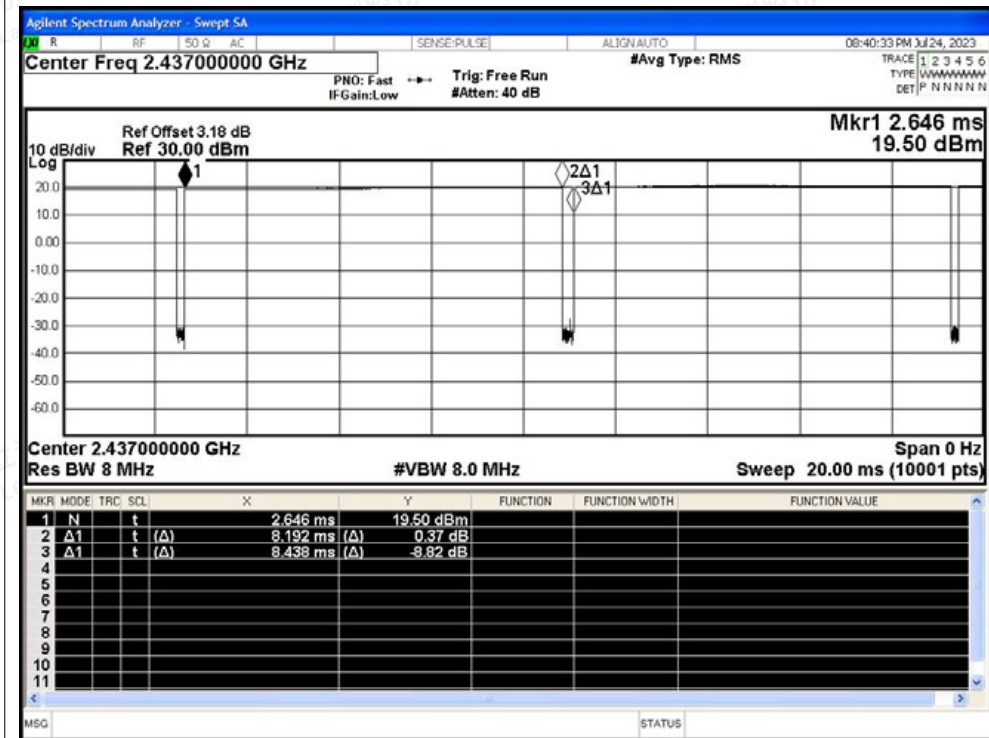

Duty Cycle NVNT b 2437MHz Ant1

Shenzhen LCS Compliance Testing Laboratory Ltd.

Add: 101, 201 Bldg A & 301 Bldg C, Juji Industrial Park Yabianxueziwei, Shajing Street, Baoan District, Shenzhen, 518000, China

Tel: +(86) 0755-82591330 | E-mail: webmaster@lcs-cert.com | Web: www.lcs-cert.com

Scan code to check authenticity