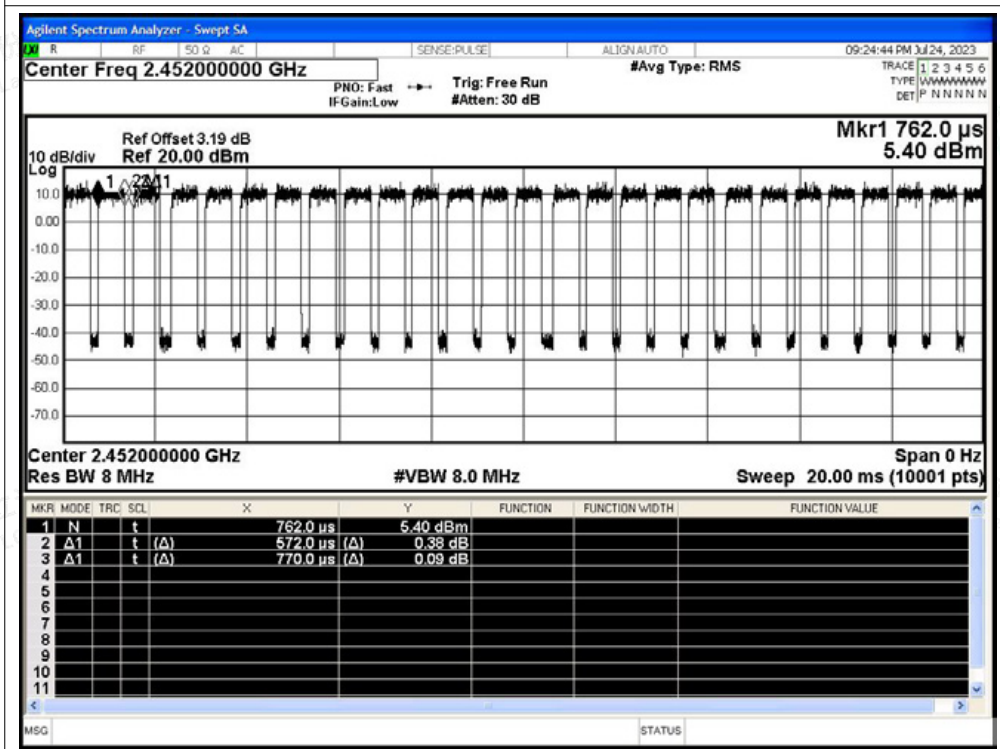

Scan code to check authenticity

Duty Cycle NVNT n20 2462MHz Ant1

Duty Cycle NVNT n40 2422MHz Ant1

Duty Cycle NVNT n40 2437MHz Ant1

Duty Cycle NVNT n40 2452MHz Ant1

B.8 Restrict Band

Condition	Mode	Frequency (MHz)	Antenna	Spur Freq (MHz)	Power (dBm)	Gain (dBi)	E (dBuV/m)	Detector	Limit (dBuV/m)	Verdict
NVNT	b	2412	Ant1	2310	-48.63	3.59	50.22	Peak	74	Pass
NVNT	b	2412	Ant1	2310	-56.49	3.59	42.36	Average	54	Pass
NVNT	b	2412	Ant1	2389.677	-42.42	3.59	56.43	Peak	74	Pass
NVNT	b	2412	Ant1	2382.54	-49.31	3.59	49.54	Average	54	Pass
NVNT	b	2412	Ant1	2390	-44.35	3.59	54.5	Peak	74	Pass
NVNT	b	2412	Ant1	2390	-51.8	3.59	47.05	Average	54	Pass
NVNT	b	2462	Ant1	2483.5	-43.07	3.59	55.78	Peak	74	Pass
NVNT	b	2462	Ant1	2483.5	-50.42	3.59	48.43	Average	54	Pass
NVNT	b	2462	Ant1	2490.884	-40.77	3.59	58.08	Peak	74	Pass
NVNT	b	2462	Ant1	2491.52	-47.05	3.59	51.8	Average	54	Pass
NVNT	b	2462	Ant1	2500	-44.2	3.59	54.65	Peak	74	Pass
NVNT	b	2462	Ant1	2500	-52.23	3.59	46.62	Average	54	Pass
NVNT	g	2412	Ant1	2310	-49.67	3.59	49.18	Peak	74	Pass
NVNT	g	2412	Ant1	2310	-56.38	3.59	42.47	Average	54	Pass
NVNT	g	2412	Ant1	2389.56	-28.52	3.59	70.33	Peak	74	Pass
NVNT	g	2412	Ant1	2389.677	-47.15	3.59	51.7	Average	54	Pass
NVNT	g	2412	Ant1	2390	-32.49	3.59	66.36	Peak	74	Pass
NVNT	g	2412	Ant1	2390	-46.83	3.59	52.02	Average	54	Pass
NVNT	g	2462	Ant1	2483.5	-33.31	3.59	65.54	Peak	74	Pass
NVNT	g	2462	Ant1	2483.5	-47.5	3.59	51.35	Average	54	Pass
NVNT	g	2462	Ant1	2483.623	-26.19	3.59	72.66	Peak	74	Pass
NVNT	g	2462	Ant1	2483.517	-47.5	3.59	51.35	Average	54	Pass
NVNT	g	2462	Ant1	2500	-47.37	3.59	51.48	Peak	74	Pass
NVNT	g	2462	Ant1	2500	-54.82	3.59	44.03	Average	54	Pass
NVNT	n20	2412	Ant1	2310	-49.74	3.59	49.11	Peak	74	Pass
NVNT	n20	2412	Ant1	2310	-56.43	3.59	42.42	Average	54	Pass
NVNT	n20	2412	Ant1	2388.975	-30.43	3.59	68.42	Peak	74	Pass
NVNT	n20	2412	Ant1	2389.677	-45.52	3.59	53.33	Average	54	Pass
NVNT	n20	2412	Ant1	2390	-31.4	3.59	67.45	Peak	74	Pass
NVNT	n20	2412	Ant1	2390	-45.28	3.59	53.57	Average	54	Pass
NVNT	n20	2462	Ant1	2483.5	-34.55	3.59	64.3	Peak	74	Pass
NVNT	n20	2462	Ant1	2483.5	-46.23	3.59	52.62	Average	54	Pass
NVNT	n20	2462	Ant1	2484.312	-26.97	3.59	71.88	Peak	74	Pass
NVNT	n20	2462	Ant1	2483.676	-45.29	3.59	53.56	Average	54	Pass
NVNT	n20	2462	Ant1	2500	-47.32	3.59	51.53	Peak	74	Pass
NVNT	n20	2462	Ant1	2500	-54.96	3.59	43.89	Average	54	Pass
NVNT	n40	2422	Ant1	2310	-49.5	3.59	49.35	Peak	74	Pass
NVNT	n40	2422	Ant1	2310	-56.19	3.59	42.66	Average	54	Pass
NVNT	n40	2422	Ant1	2387.248	-31.18	3.59	67.67	Peak	74	Pass