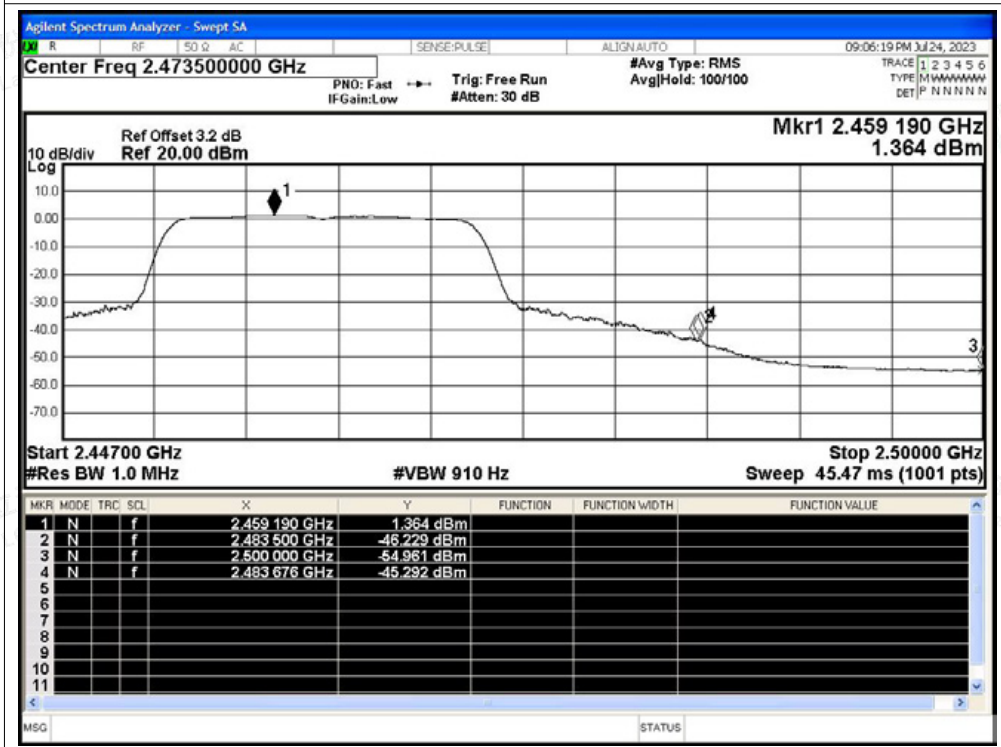

Tel: +(86) 0755-82591330 | E-mail: webmaster@lcs-cert.com | Web: www.lcs-cert.com

Scan code to check authenticity

Restrict Band NVNT n20 2462MHz Ant1 Peak

Restrict Band NVNT n20 2462MHz Ant1 Average

Shenzhen LCS Compliance Testing Laboratory Ltd.