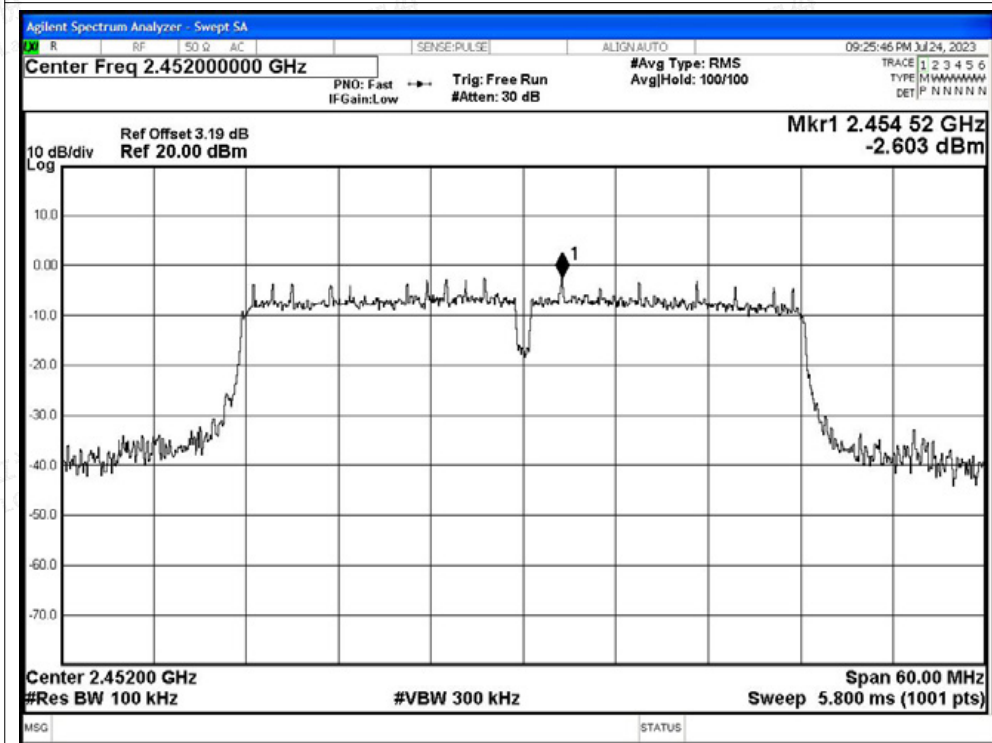

Tx. Spurious NVNT n40 2452MHz Ant1 Ref