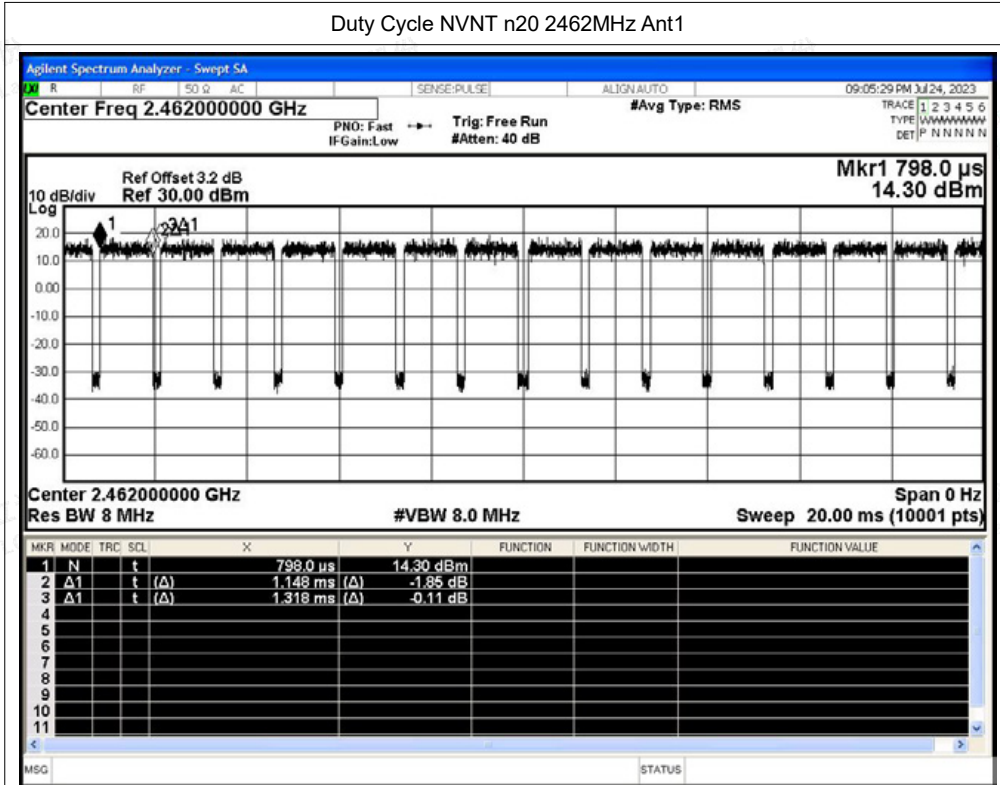

Scan code to check authenticity

Duty Cycle NVNT n20 2462MHz Ant1

Duty Cycle NVNT n40 2422MHz Ant1

Duty Cycle NVNT n40 2437MHz Ant1

Duty Cycle NVNT n40 2452MHz Ant1

B.8 Restrict Band

Condition	Mode	Frequency (MHz)	Antenna	Spur Freq (MHz)	Power (dBm)	Gain (dBi)	E (dBuV/m)	Detector	Limit (dBuV/m)	Verdict
NVNT	b	2412	Ant1	2310	-48.63	3.59	50.22	Peak	74	Pass
NVNT	b	2412	Ant1	2310	-56.49	3.59	42.36	Average	54	Pass
NVNT	b	2412	Ant1	2389.677	-42.42	3.59	56.43	Peak	74	Pass
NVNT	b	2412	Ant1	2382.54	-49.31	3.59	49.54	Average	54	Pass
NVNT	b	2412	Ant1	2390	-44.35	3.59	54.5	Peak	74	Pass
NVNT	b	2412	Ant1	2390	-51.8	3.59	47.05	Average	54	Pass
NVNT	b	2462	Ant1	2483.5	-43.07	3.59	55.78	Peak	74	Pass
NVNT	b	2462	Ant1	2483.5	-50.42	3.59	48.43	Average	54	Pass
NVNT	b	2462	Ant1	2490.884	-40.77	3.59	58.08	Peak	74	Pass
NVNT	b	2462	Ant1	2491.52	-47.05	3.59	51.8	Average	54	Pass
NVNT	b	2462	Ant1	2500	-44.2	3.59	54.65	Peak	74	Pass
NVNT	b	2462	Ant1	2500	-52.23	3.59	46.62	Average	54	Pass
NVNT	g	2412	Ant1	2310	-49.67	3.59	49.18	Peak	74	Pass
NVNT	g	2412	Ant1	2310	-56.38	3.59	42.47	Average	54	Pass
NVNT	g	2412	Ant1	2389.56	-28.52	3.59	70.33	Peak	74	Pass
NVNT	g	2412	Ant1	2389.677	-47.15	3.59	51.7	Average	54	Pass
NVNT	g	2412	Ant1	2390	-32.49	3.59	66.36	Peak	74	Pass
NVNT	g	2412	Ant1	2390	-46.83	3.59	52.02	Average	54	Pass
NVNT	g	2462	Ant1	2483.5	-33.31	3.59	65.54	Peak	74	Pass
NVNT	g	2462	Ant1	2483.5	-47.5	3.59	51.35	Average	54	Pass
NVNT	g	2462	Ant1	2483.623	-26.19	3.59	72.66	Peak	74	Pass
NVNT	g	2462	Ant1	2483.517	-47.5	3.59	51.35	Average	54	Pass
NVNT	g	2462	Ant1	2500	-47.37	3.59	51.48	Peak	74	Pass
NVNT	g	2462	Ant1	2500	-54.82	3.59	44.03	Average	54	Pass
NVNT	n20	2412	Ant1	2310	-49.74	3.59	49.11	Peak	74	Pass
NVNT	n20	2412	Ant1	2310	-56.43	3.59	42.42	Average	54	Pass
NVNT	n20	2412	Ant1	2388.975	-30.43	3.59	68.42	Peak	74	Pass
NVNT	n20	2412	Ant1	2389.677	-45.52	3.59	53.33	Average	54	Pass
NVNT	n20	2412	Ant1	2390	-31.4	3.59	67.45	Peak	74	Pass
NVNT	n20	2412	Ant1	2390	-45.28	3.59	53.57	Average	54	Pass
NVNT	n20	2462	Ant1	2483.5	-34.55	3.59	64.3	Peak	74	Pass
NVNT	n20	2462	Ant1	2483.5	-46.23	3.59	52.62	Average	54	Pass
NVNT	n20	2462	Ant1	2484.312	-26.97	3.59	71.88	Peak	74	Pass
NVNT	n20	2462	Ant1	2483.676	-45.29	3.59	53.56	Average	54	Pass
NVNT	n20	2462	Ant1	2500	-47.32	3.59	51.53	Peak	74	Pass
NVNT	n20	2462	Ant1	2500	-54.96	3.59	43.89	Average	54	Pass
NVNT	n40	2422	Ant1	2310	-49.5	3.59	49.35	Peak	74	Pass
NVNT	n40	2422	Ant1	2310	-56.19	3.59	42.66	Average	54	Pass
NVNT	n40	2422	Ant1	2387.248	-31.18	3.59	67.67	Peak	74	Pass