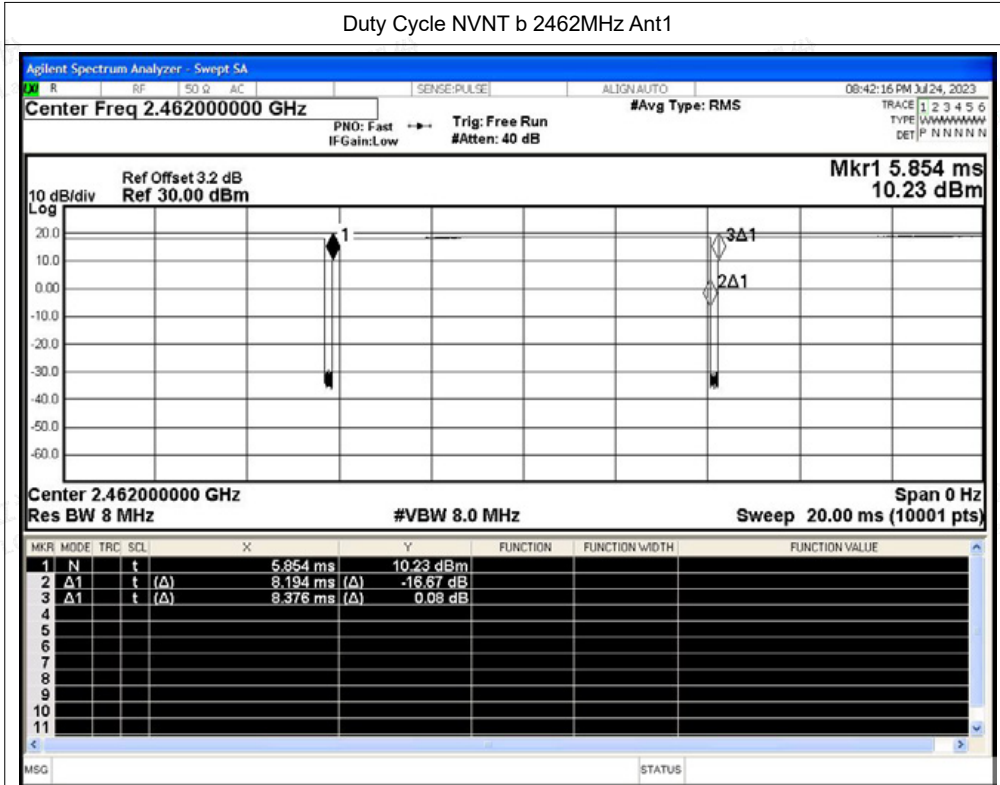

Duty Cycle NVNT b 2462MHz Ant1