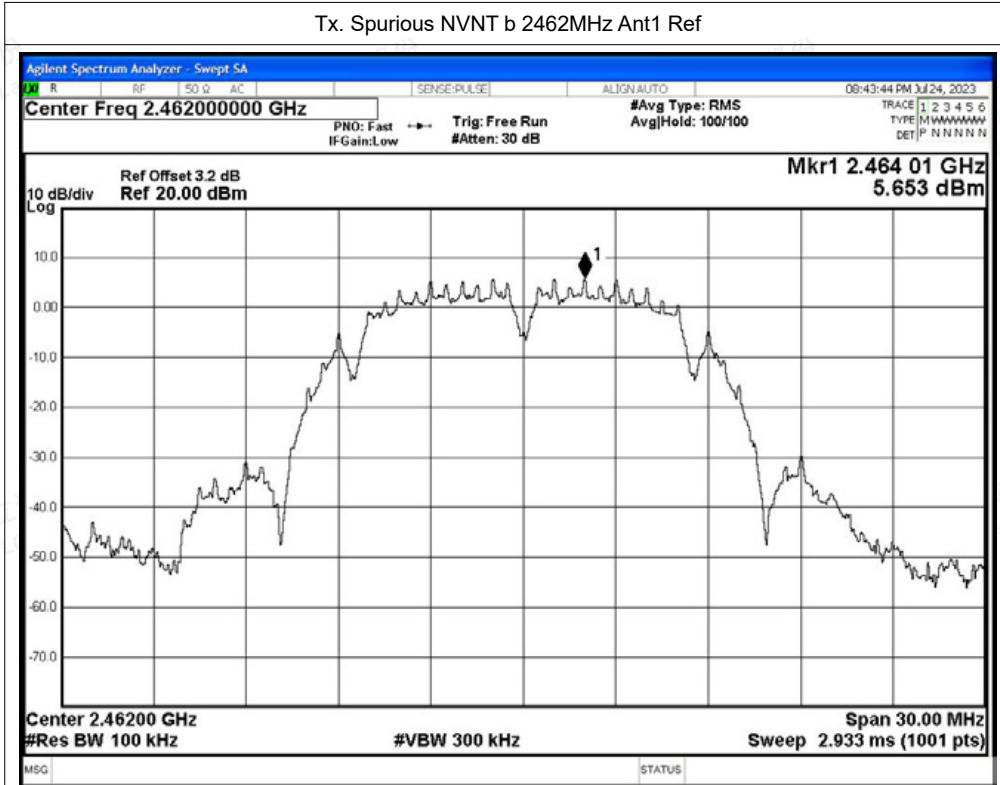

Tx. Spurious NVNT b 2462MHz Ant1 Ref

Tx. Spurious NVNT b 2462MHz Ant1 Emission

Shenzhen LCS Compliance Testing Laboratory Ltd.

Add: 101, 201 Bldg A & 301 Bldg C, Juji Industrial Park Yabianxueziwei, Shajing Street, Baoan District, Shenzhen, 518000, China