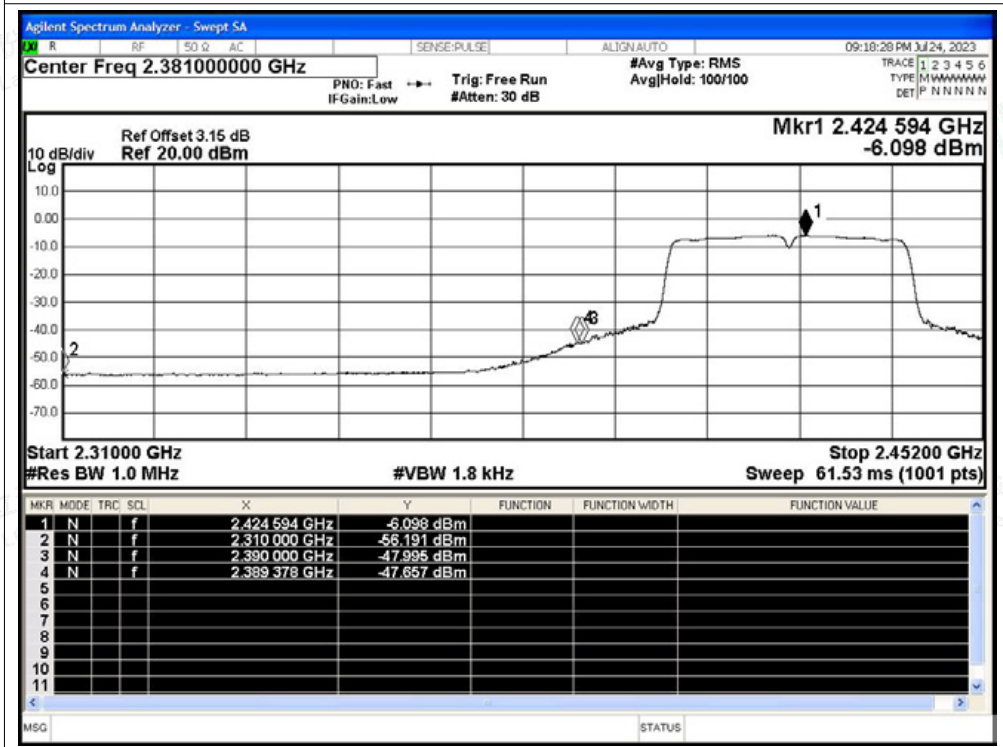

Scan code to check authenticity

Restrict Band NVNT n40 2422MHz Ant1 Peak

Restrict Band NVNT n40 2422MHz Ant1 Average

Shenzhen LCS Compliance Testing Laboratory Ltd.

Add: 101, 201 Bldg A & 301 Bldg C, Juji Industrial Park Yabianxueziwei, Shajing Street, Baoan District, Shenzhen, 518000, China