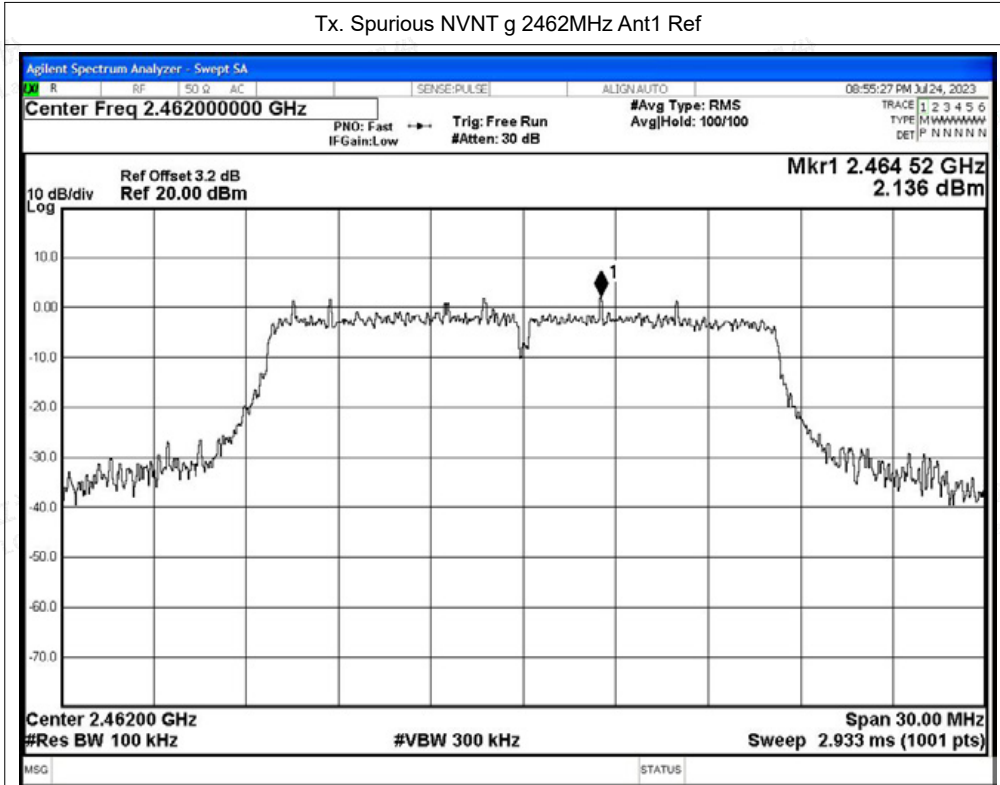

Tx. Spurious NVNT g 2462MHz Ant1 Ref