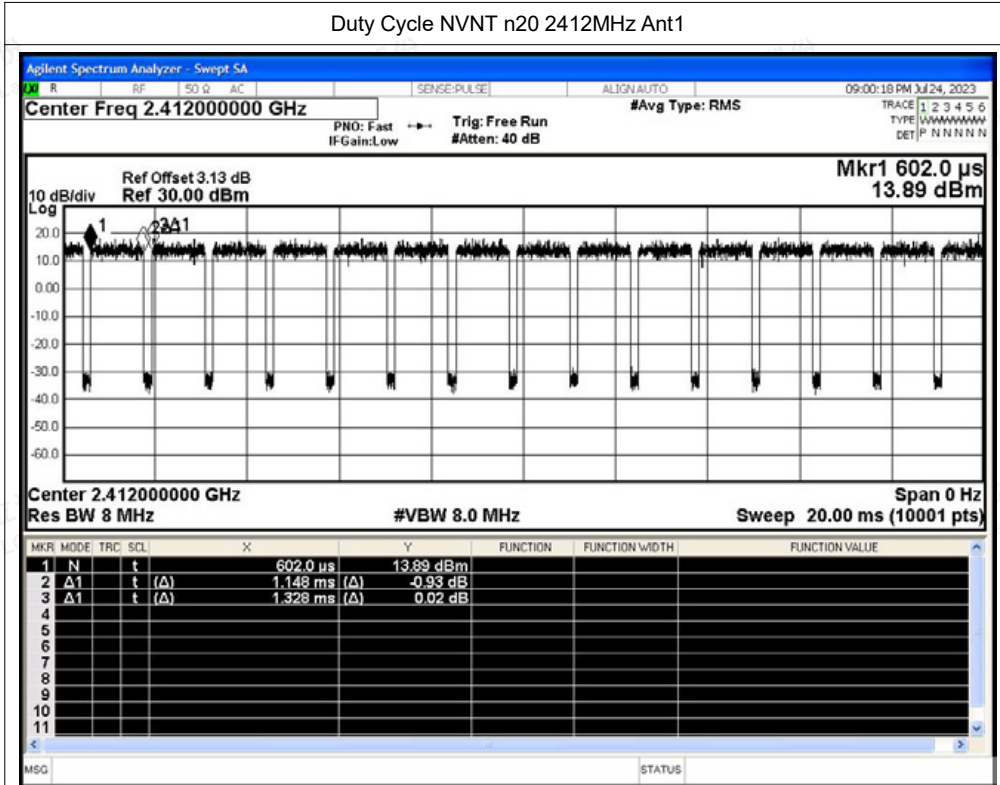

Duty Cycle NVNT n20 2412MHz Ant1