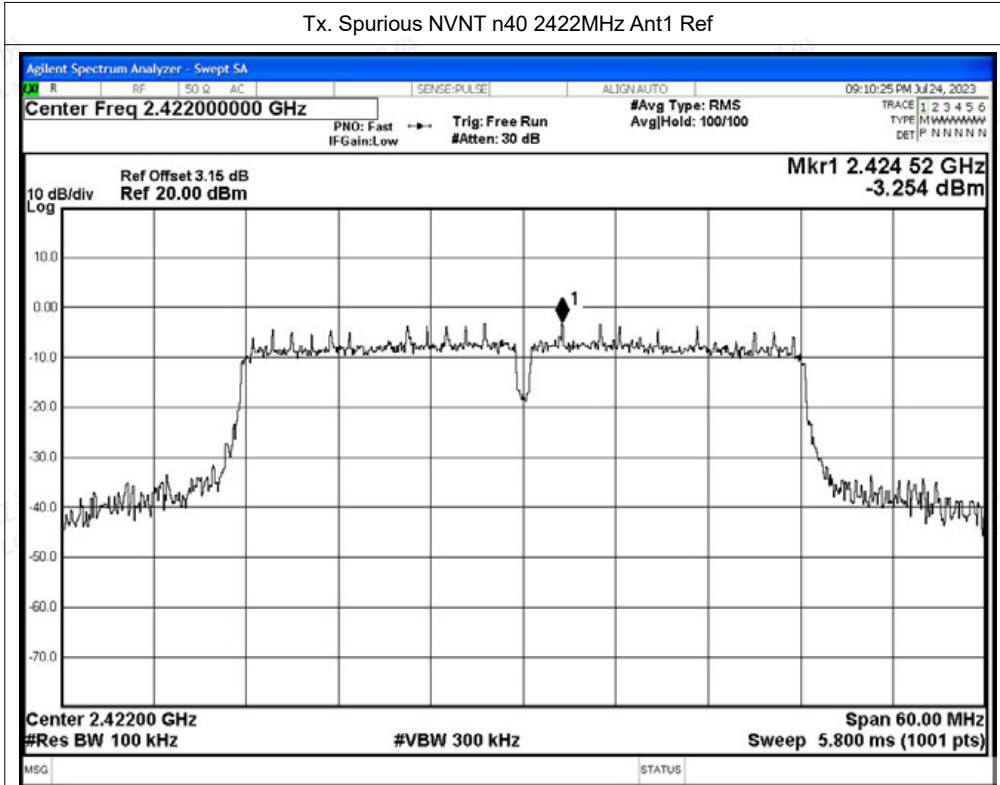

Tx. Spurious NVNT n40 2422MHz Ant1 Ref