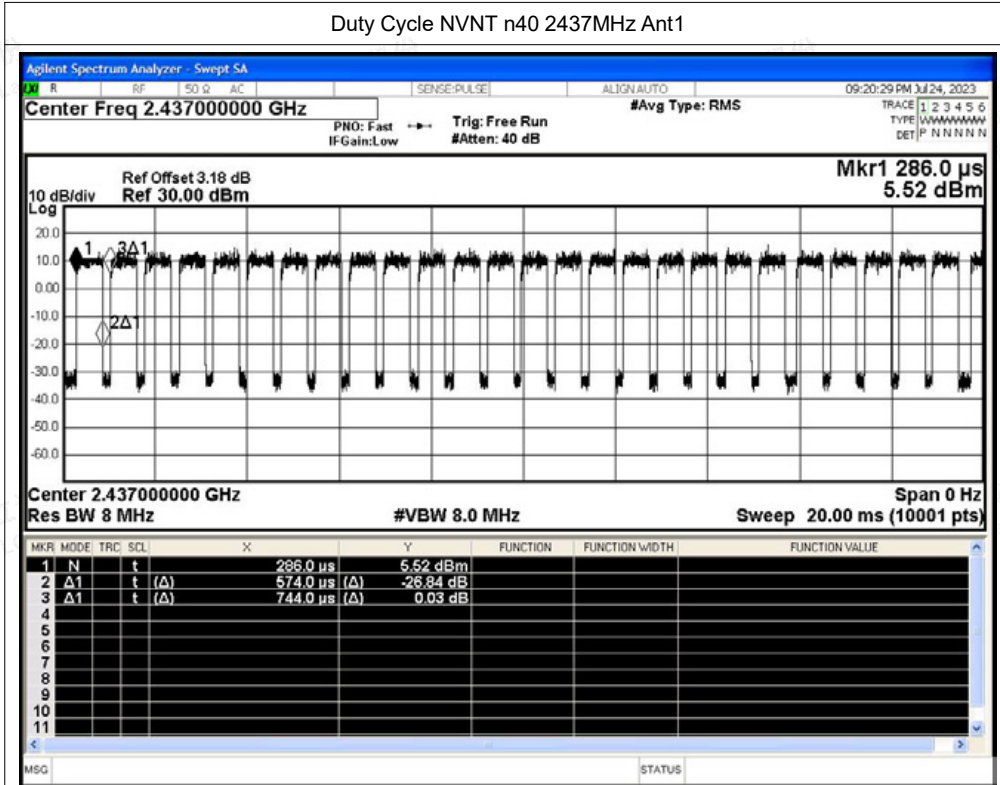

Scan code to check authenticity

Duty Cycle NVNT n20 2462MHz Ant1

Duty Cycle NVNT n40 2422MHz Ant1

Duty Cycle NVNT n40 2437MHz Ant1

Duty Cycle NVNT n40 2452MHz Ant1

B.8 Restrict Band

Condition	Mode	Frequency (MHz)	Antenna	Spur Freq (MHz)	Power (dBm)	Gain (dBi)	E (dBuV/m)	Detector	Limit (dBuV/m)	Verdict
NVNT	b	2412	Ant1	2310	-48.63	3.59	50.22	Peak	74	Pass
NVNT	b	2412	Ant1	2310	-56.49	3.59	42.36	Average	54	Pass
NVNT	b	2412	Ant1	2389.677	-42.42	3.59	56.43	Peak	74	Pass
NVNT	b	2412	Ant1	2382.54	-49.31	3.59	49.54	Average	54	Pass
NVNT	b	2412	Ant1	2390	-44.35	3.59	54.5	Peak	74	Pass
NVNT	b	2412	Ant1	2390	-51.8	3.59	47.05	Average	54	Pass
NVNT	b	2462	Ant1	2483.5	-43.07	3.59	55.78	Peak	74	Pass
NVNT	b	2462	Ant1	2483.5	-50.42	3.59	48.43	Average	54	Pass
NVNT	b	2462	Ant1	2490.884	-40.77	3.59	58.08	Peak	74	Pass
NVNT	b	2462	Ant1	2491.52	-47.05	3.59	51.8	Average	54	Pass
NVNT	b	2462	Ant1	2500	-44.2	3.59	54.65	Peak	74	Pass
NVNT	b	2462	Ant1	2500	-52.23	3.59	46.62	Average	54	Pass
NVNT	g	2412	Ant1	2310	-49.67	3.59	49.18	Peak	74	Pass
NVNT	g	2412	Ant1	2310	-56.38	3.59	42.47	Average	54	Pass
NVNT	g	2412	Ant1	2389.56	-28.52	3.59	70.33	Peak	74	Pass
NVNT	g	2412	Ant1	2389.677	-47.15	3.59	51.7	Average	54	Pass
NVNT	g	2412	Ant1	2390	-32.49	3.59	66.36	Peak	74	Pass
NVNT	g	2412	Ant1	2390	-46.83	3.59	52.02	Average	54	Pass
NVNT	g	2462	Ant1	2483.5	-33.31	3.59	65.54	Peak	74	Pass
NVNT	g	2462	Ant1	2483.5	-47.5	3.59	51.35	Average	54	Pass
NVNT	g	2462	Ant1	2483.623	-26.19	3.59	72.66	Peak	74	Pass
NVNT	g	2462	Ant1	2483.517	-47.5	3.59	51.35	Average	54	Pass
NVNT	g	2462	Ant1	2500	-47.37	3.59	51.48	Peak	74	Pass
NVNT	g	2462	Ant1	2500	-54.82	3.59	44.03	Average	54	Pass
NVNT	n20	2412	Ant1	2310	-49.74	3.59	49.11	Peak	74	Pass
NVNT	n20	2412	Ant1	2310	-56.43	3.59	42.42	Average	54	Pass
NVNT	n20	2412	Ant1	2388.975	-30.43	3.59	68.42	Peak	74	Pass
NVNT	n20	2412	Ant1	2389.677	-45.52	3.59	53.33	Average	54	Pass
NVNT	n20	2412	Ant1	2390	-31.4	3.59	67.45	Peak	74	Pass
NVNT	n20	2412	Ant1	2390	-45.28	3.59	53.57	Average	54	Pass
NVNT	n20	2462	Ant1	2483.5	-34.55	3.59	64.3	Peak	74	Pass
NVNT	n20	2462	Ant1	2483.5	-46.23	3.59	52.62	Average	54	Pass
NVNT	n20	2462	Ant1	2484.312	-26.97	3.59	71.88	Peak	74	Pass
NVNT	n20	2462	Ant1	2483.676	-45.29	3.59	53.56	Average	54	Pass
NVNT	n20	2462	Ant1	2500	-47.32	3.59	51.53	Peak	74	Pass
NVNT	n20	2462	Ant1	2500	-54.96	3.59	43.89	Average	54	Pass
NVNT	n40	2422	Ant1	2310	-49.5	3.59	49.35	Peak	74	Pass
NVNT	n40	2422	Ant1	2310	-56.19	3.59	42.66	Average	54	Pass
NVNT	n40	2422	Ant1	2387.248	-31.18	3.59	67.67	Peak	74	Pass