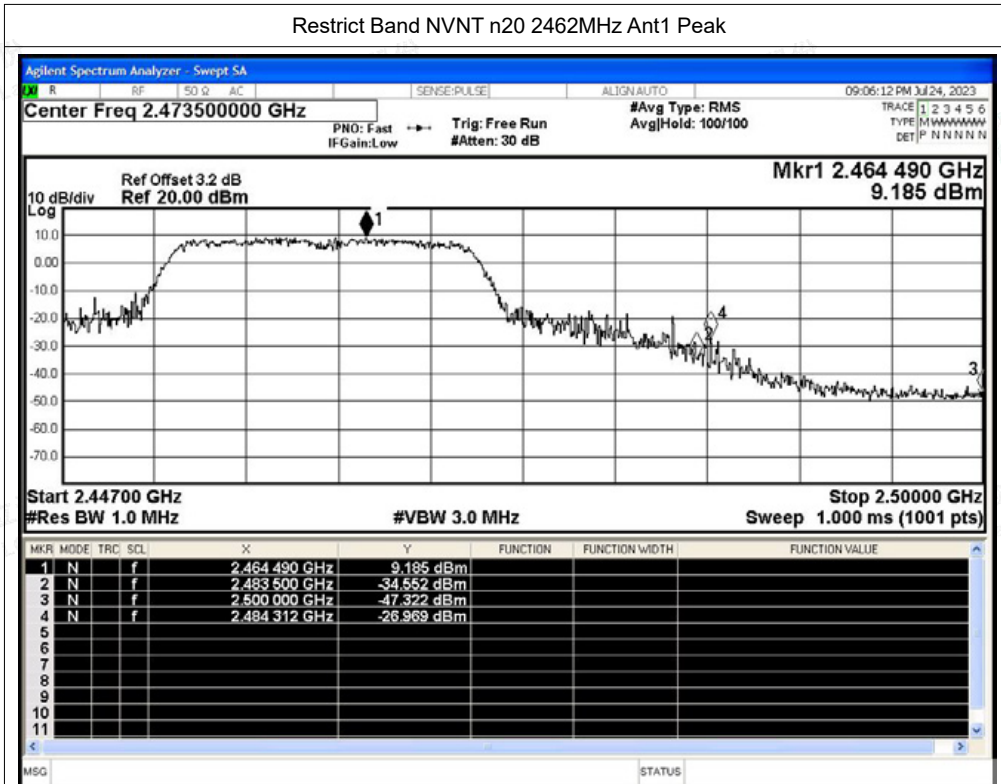

Restrict Band NVNT n20 2462MHz Ant1 Peak