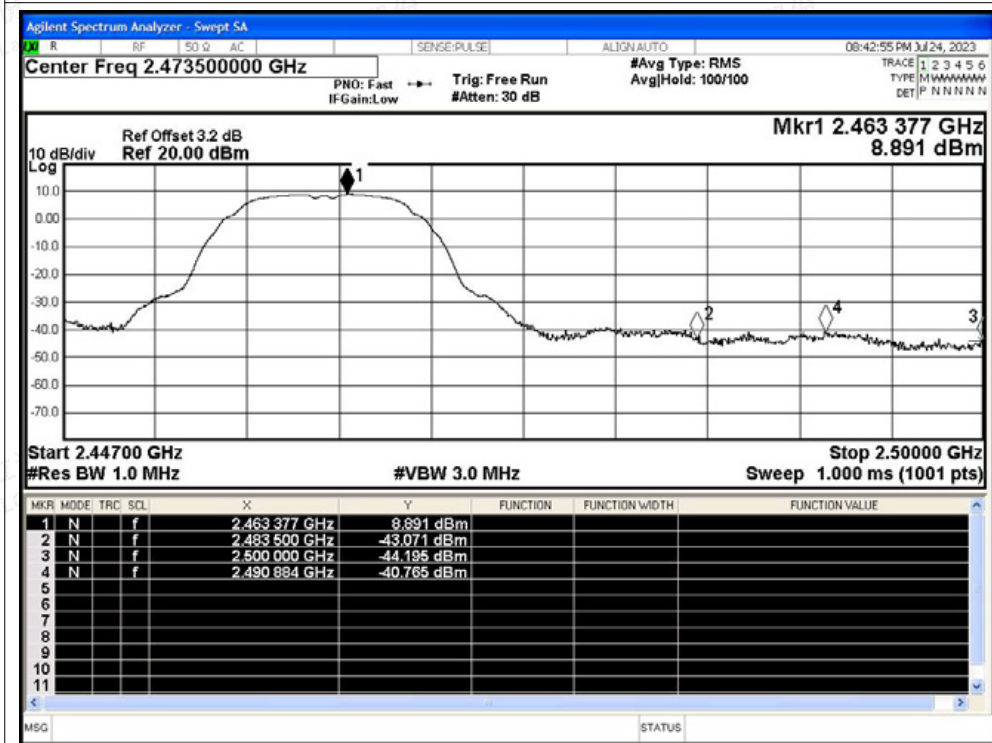

Restrict Band NVNT b 2462MHz Ant1 Peak