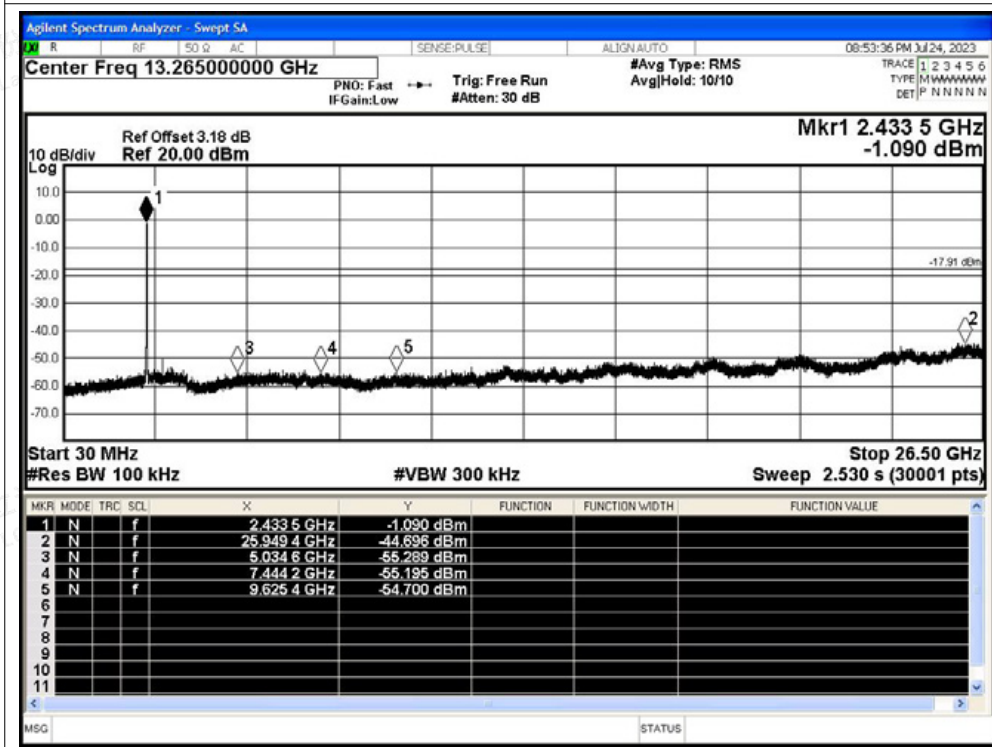

Scan code to check authenticity

Tx. Spurious NVNT g 2437MHz Ant1 Ref

Tx. Spurious NVNT g 2437MHz Ant1 Emission

Shenzhen LCS Compliance Testing Laboratory Ltd.

Add: 101, 201 Bldg A & 301 Bldg C, Juji Industrial Park Yabianxueziwei, Shajing Street, Baoan District, Shenzhen, 518000, China