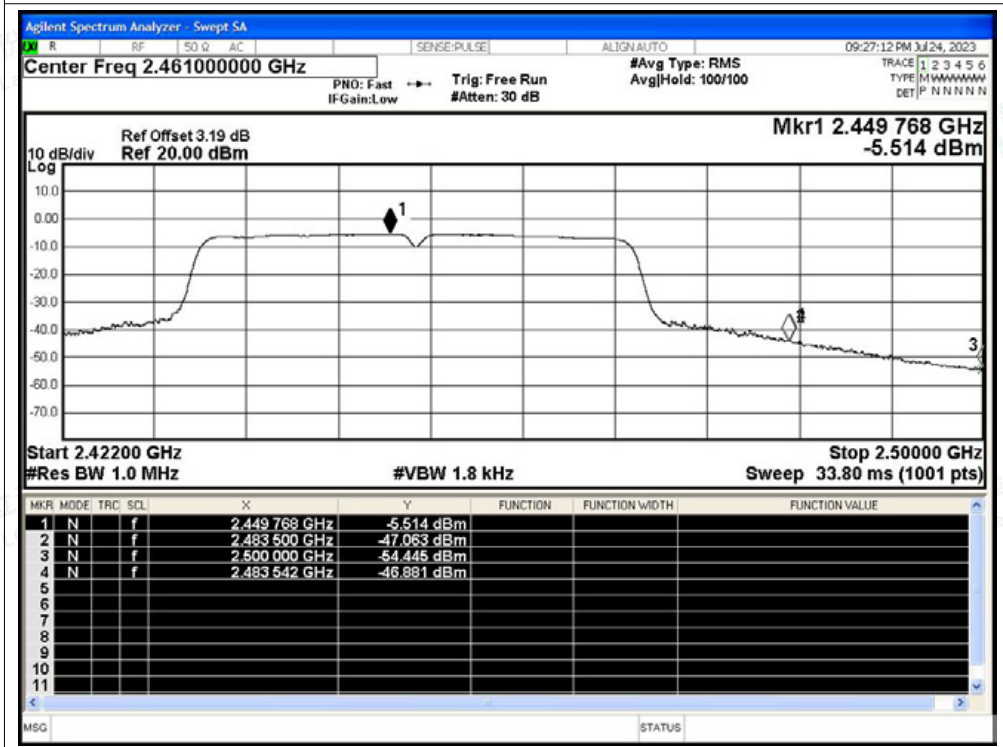

Tel: +(86) 0755-82591330 | E-mail: webmaster@lcs-cert.com | Web: www.lcs-cert.com

Scan code to check authenticity

Restrict Band NVNT n40 2452MHz Ant1 Peak

Restrict Band NVNT n40 2452MHz Ant1 Average

Shenzhen LCS Compliance Testing Laboratory Ltd.