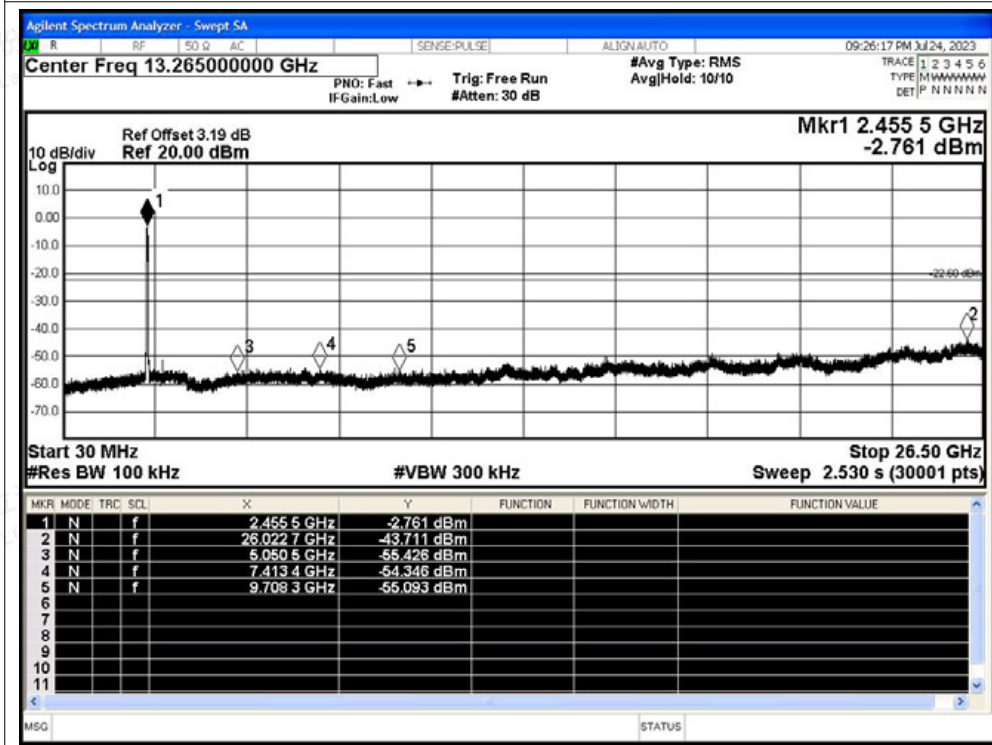

Tel: +(86) 0755-82591330 | E-mail: webmaster@lcs-cert.com | Web: www.lcs-cert.com

Scan code to check authenticity

Tx. Spurious NVNT n40 2452MHz Ant1 Ref

Tx. Spurious NVNT n40 2452MHz Ant1 Emission

Shenzhen LCS Compliance Testing Laboratory Ltd.