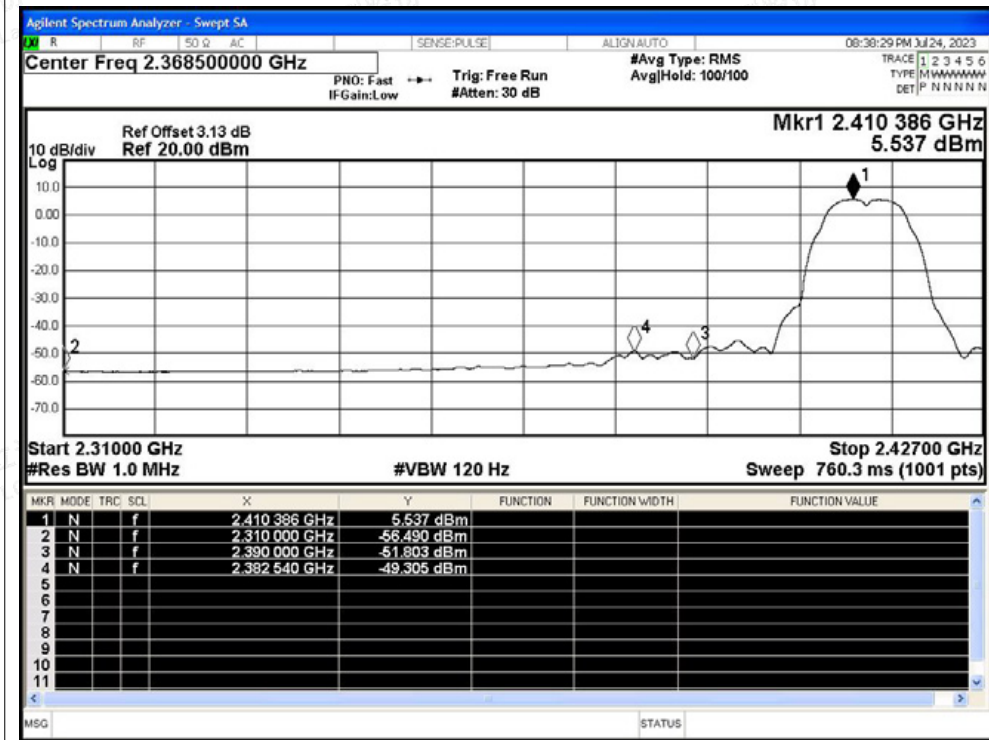

Restrict Band NVNT b 2412MHz Ant1 Average

Shenzhen LCS Compliance Testing Laboratory Ltd.

Add: 101, 201 Bldg A & 301 Bldg C, Juji Industrial Park Yabianxueziwei, Shajing Street, Baoan District, Shenzhen, 518000, China

Tel: +(86) 0755-82591330 | E-mail: webmaster@lcs-cert.com | Web: www.lcs-cert.com

Scan code to check authenticity