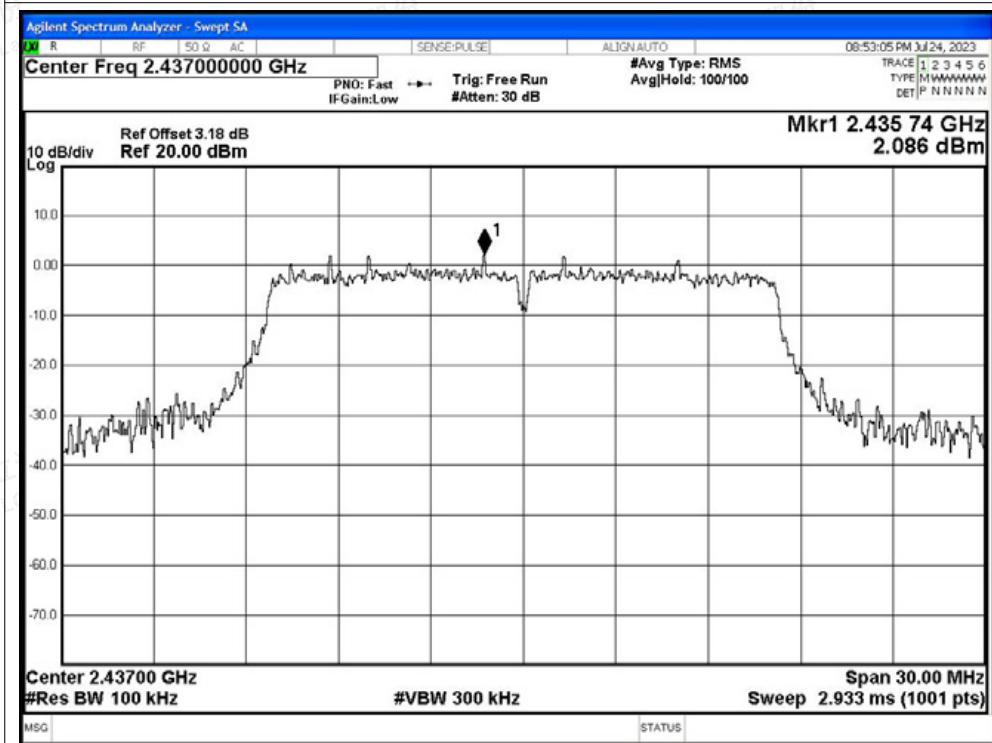

Tx. Spurious NVNT g 2437MHz Ant1 Ref