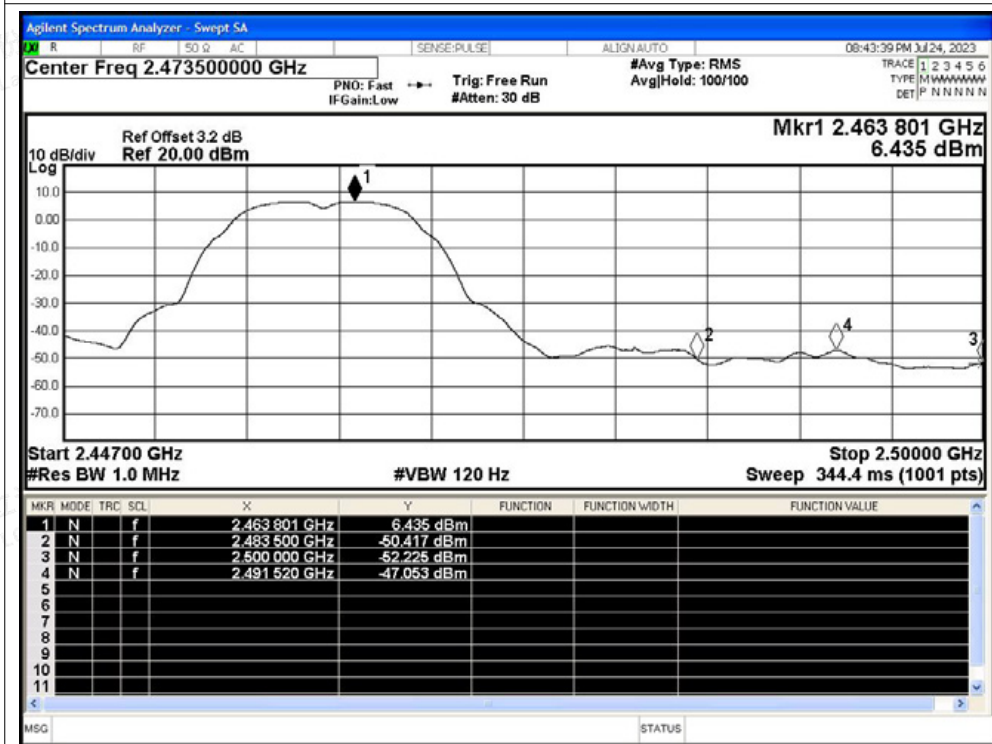

Tel: +(86) 0755-82591330 | E-mail: webmaster@lcs-cert.com | Web: www.lcs-cert.com

Scan code to check authenticity

Restrict Band NVNT b 2462MHz Ant1 Peak

Restrict Band NVNT b 2462MHz Ant1 Average

Shenzhen LCS Compliance Testing Laboratory Ltd.