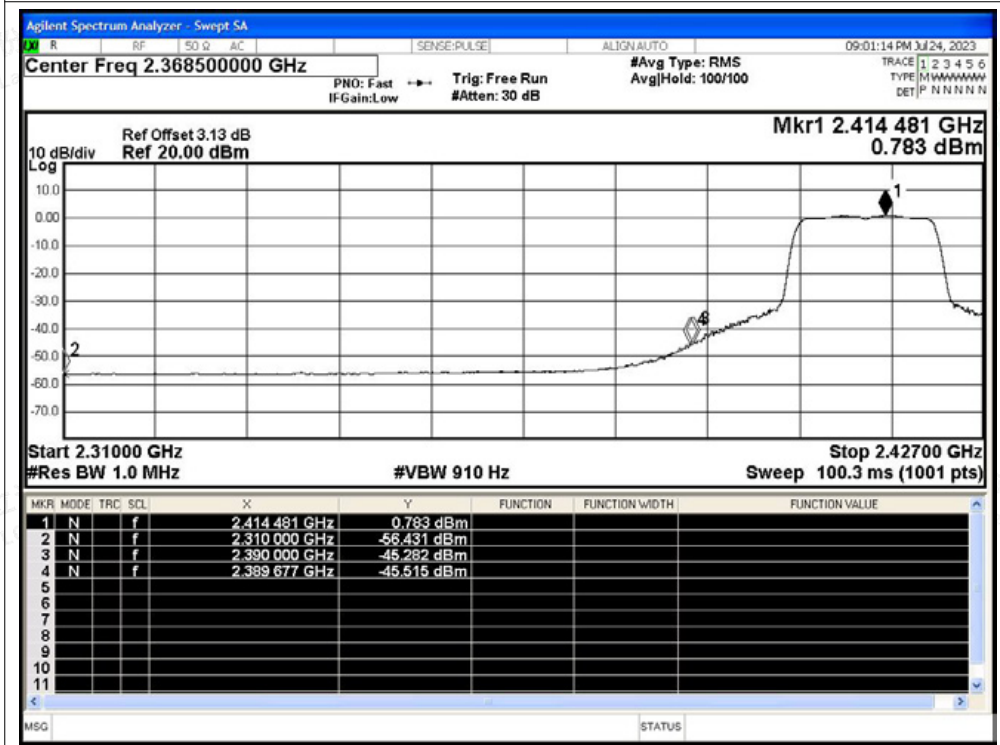

Scan code to check authenticity

Restrict Band NVNT n20 2412MHz Ant1 Peak

Restrict Band NVNT n20 2412MHz Ant1 Average

Shenzhen LCS Compliance Testing Laboratory Ltd.

Add: 101, 201 Bldg A & 301 Bldg C, Juji Industrial Park Yabianxueziwei, Shajing Street, Baoan District, Shenzhen, 518000, China