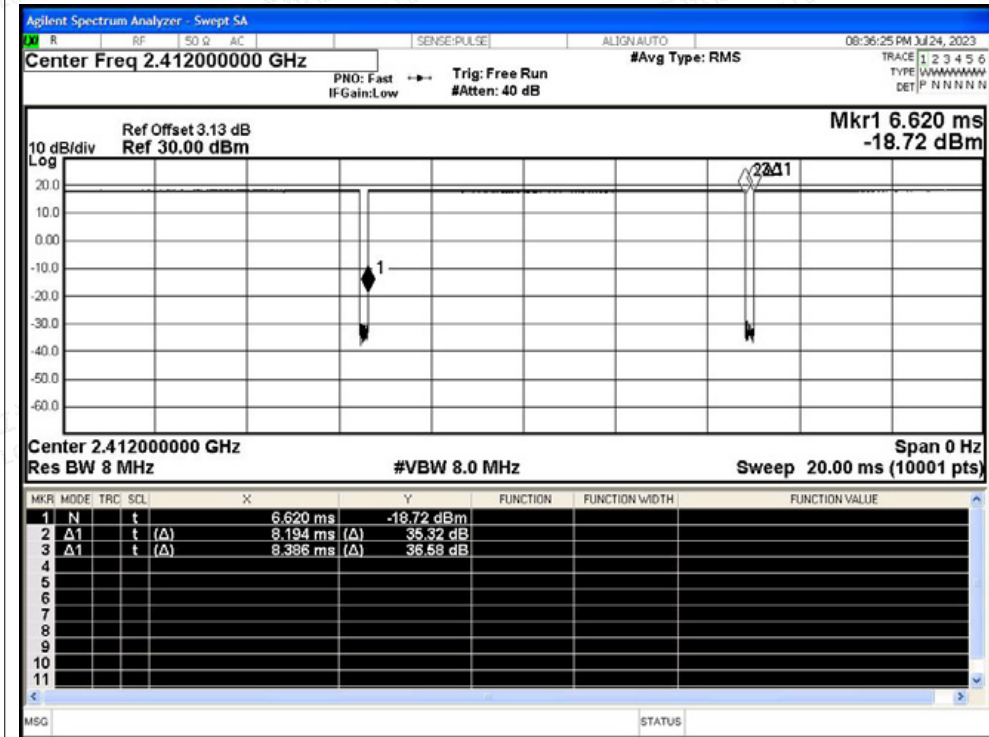

Test Graphs

Duty Cycle NVNT b 2412MHz Ant1