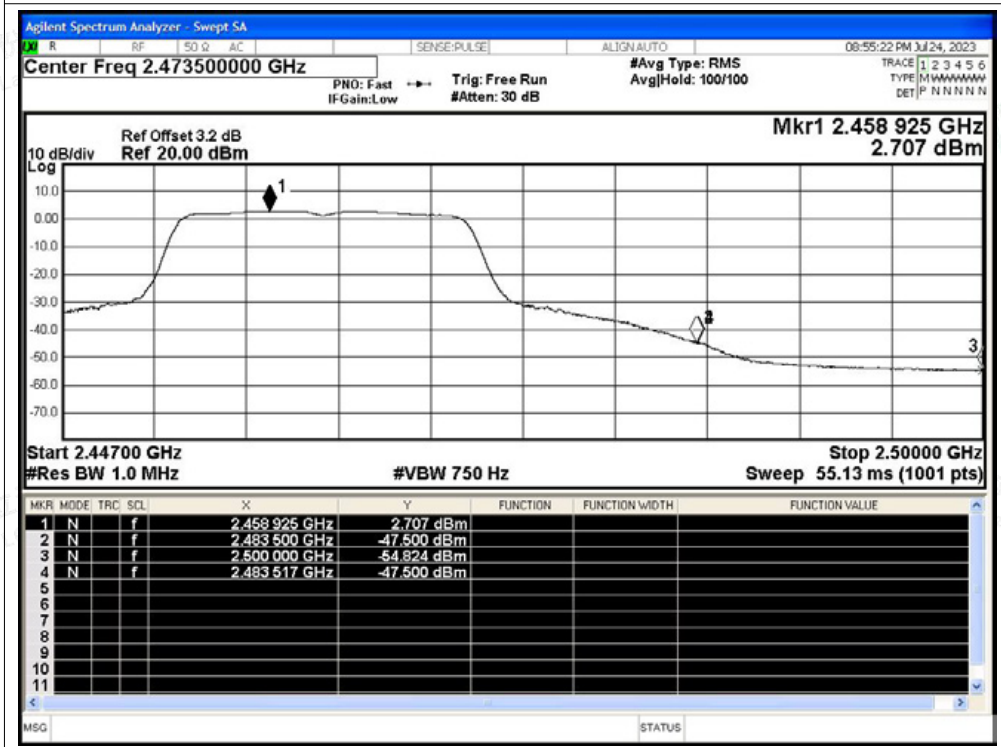

Tel: +(86) 0755-82591330 | E-mail: webmaster@lcs-cert.com | Web: www.lcs-cert.com

Scan code to check authenticity

Restrict Band NVNT g 2462MHz Ant1 Peak

Restrict Band NVNT g 2462MHz Ant1 Average

Shenzhen LCS Compliance Testing Laboratory Ltd.