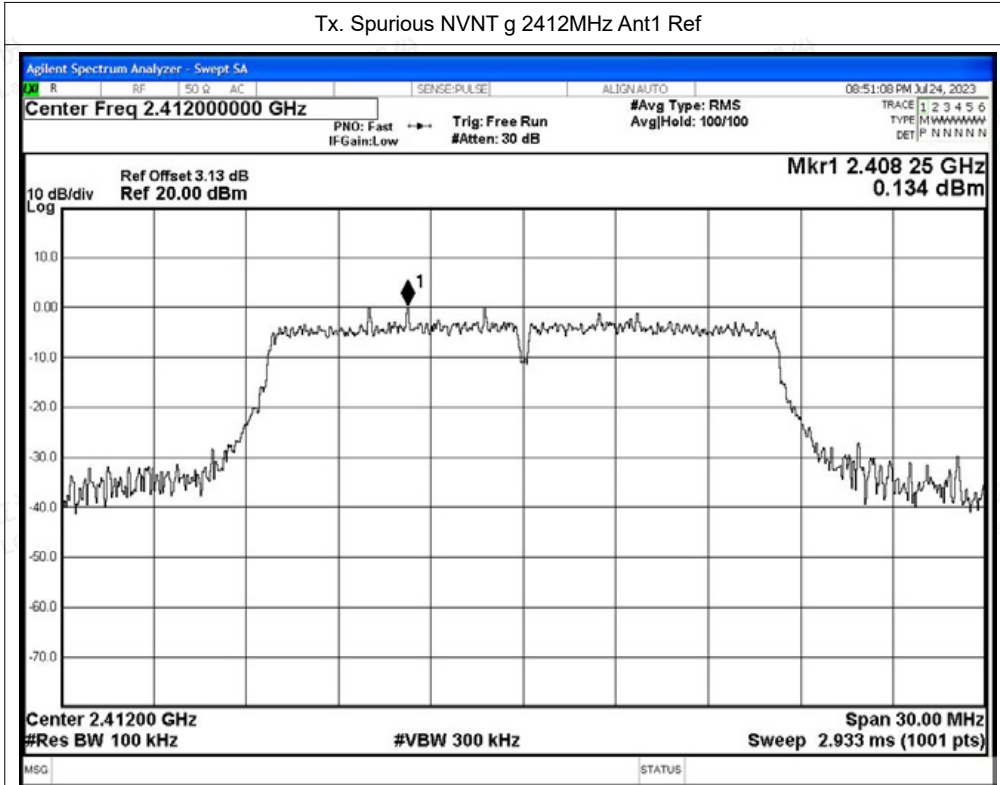

Tx. Spurious NVNT g 2412MHz Ant1 Ref