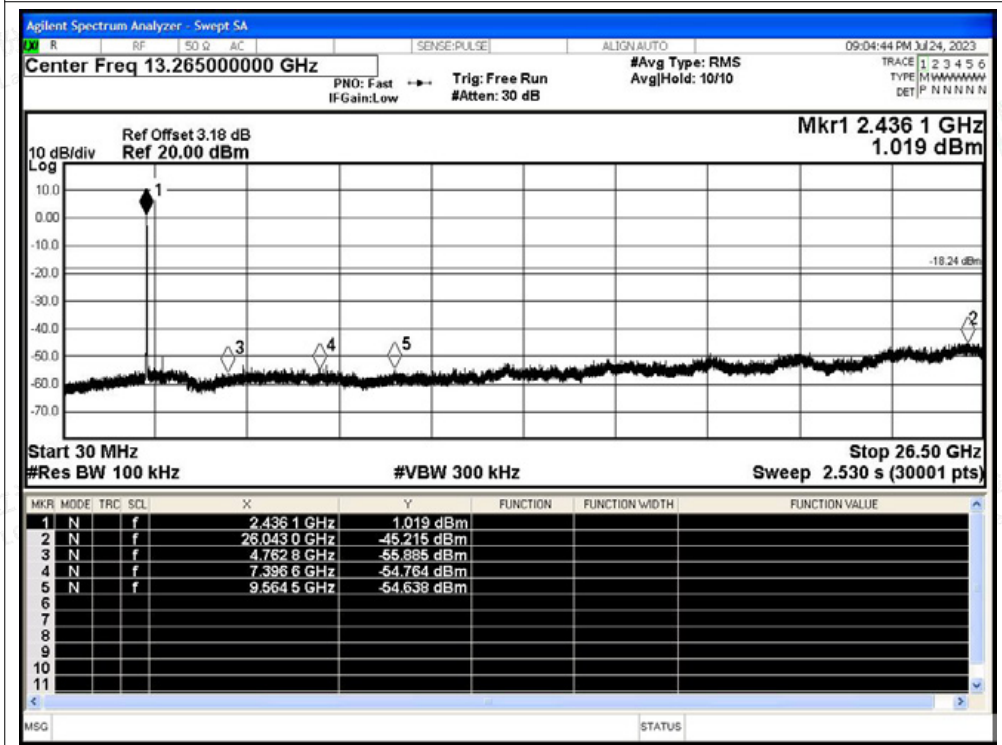

Tx. Spurious NVNT n20 2437MHz Ant1 Emission

Shenzhen LCS Compliance Testing Laboratory Ltd.

Add: 101, 201 Bldg A & 301 Bldg C, Juji Industrial Park Yabianxueziwei, Shajing Street, Baoan District, Shenzhen, 518000, China

Tel: +(86) 0755-82591330 | E-mail: webmaster@lcs-cert.com | Web: www.lcs-cert.com

Scan code to check authenticity