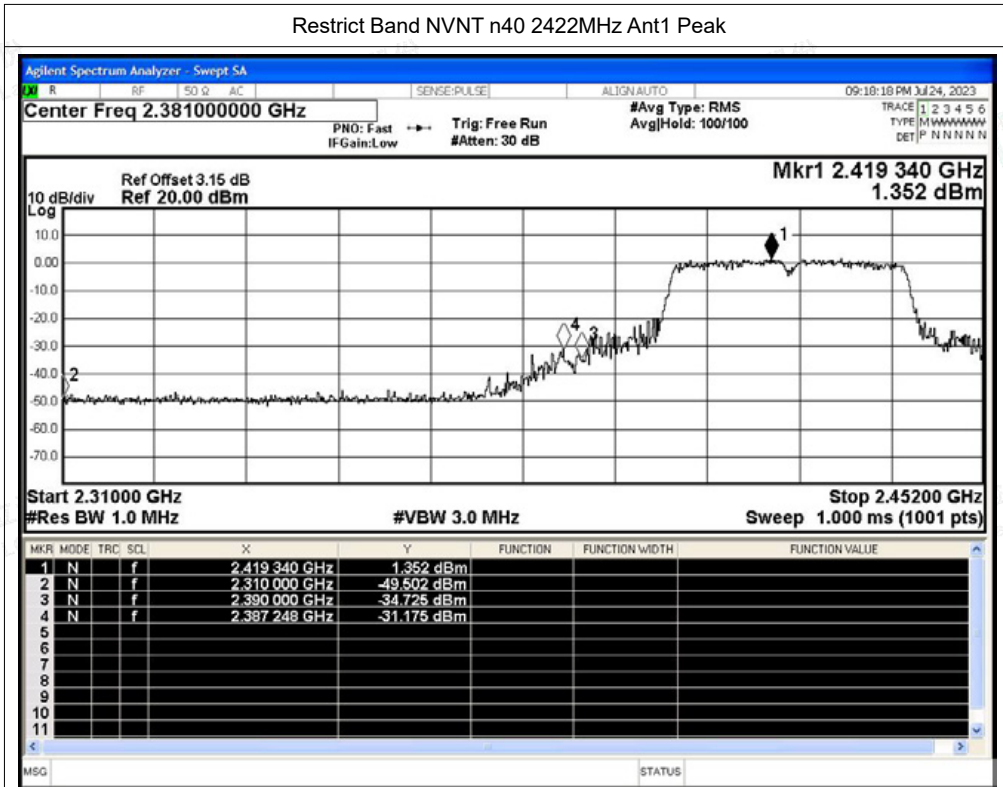

Restrict Band NVNT n40 2422MHz Ant1 Peak