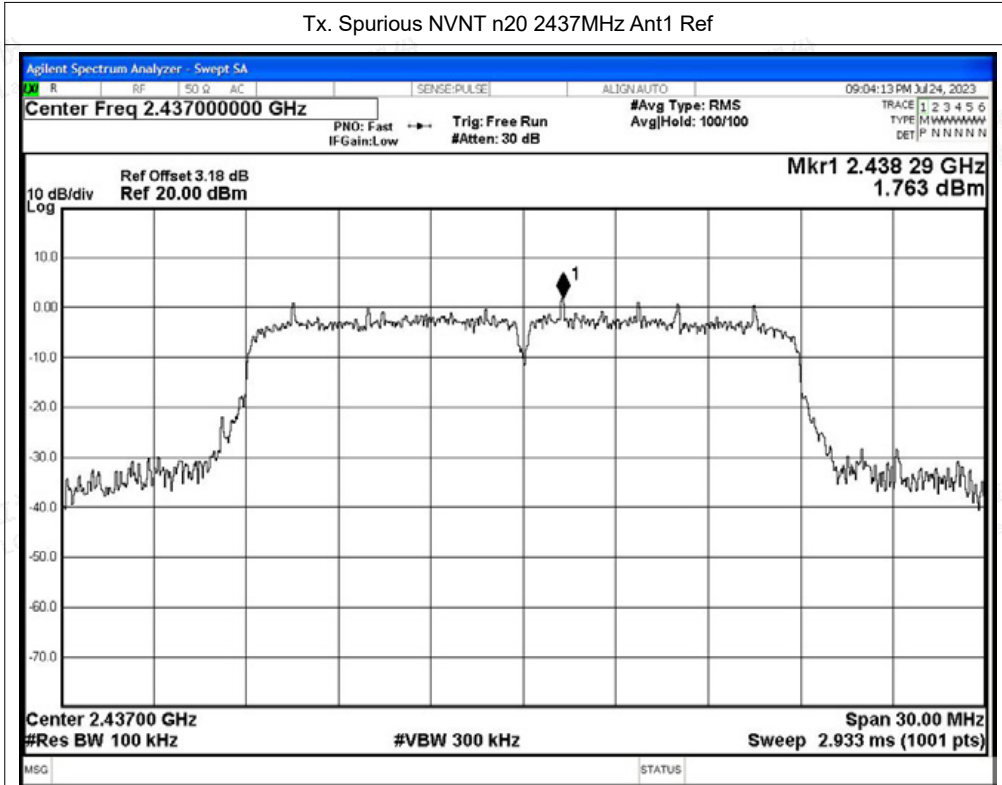

Tx. Spurious NVNT n20 2437MHz Ant1 Ref