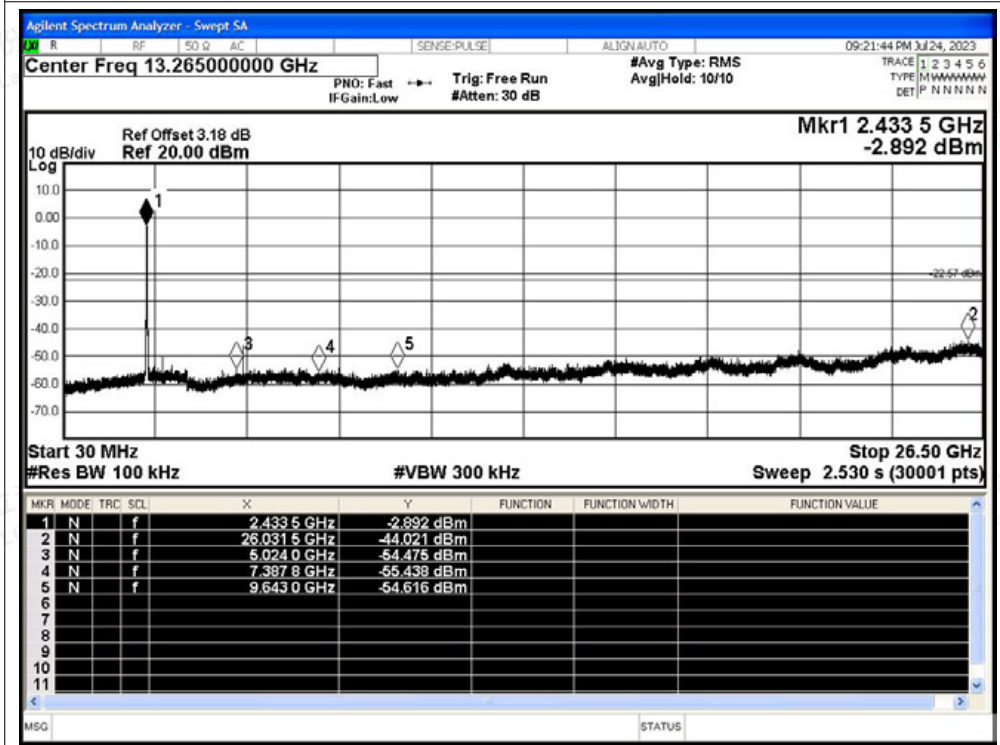

Scan code to check authenticity

Tx. Spurious NVNT n40 2437MHz Ant1 Ref

Tx. Spurious NVNT n40 2437MHz Ant1 Emission

Shenzhen LCS Compliance Testing Laboratory Ltd.

Add: 101, 201 Bldg A & 301 Bldg C, Juji Industrial Park Yabianxueziwei, Shajing Street, Baoan District, Shenzhen, 518000, China