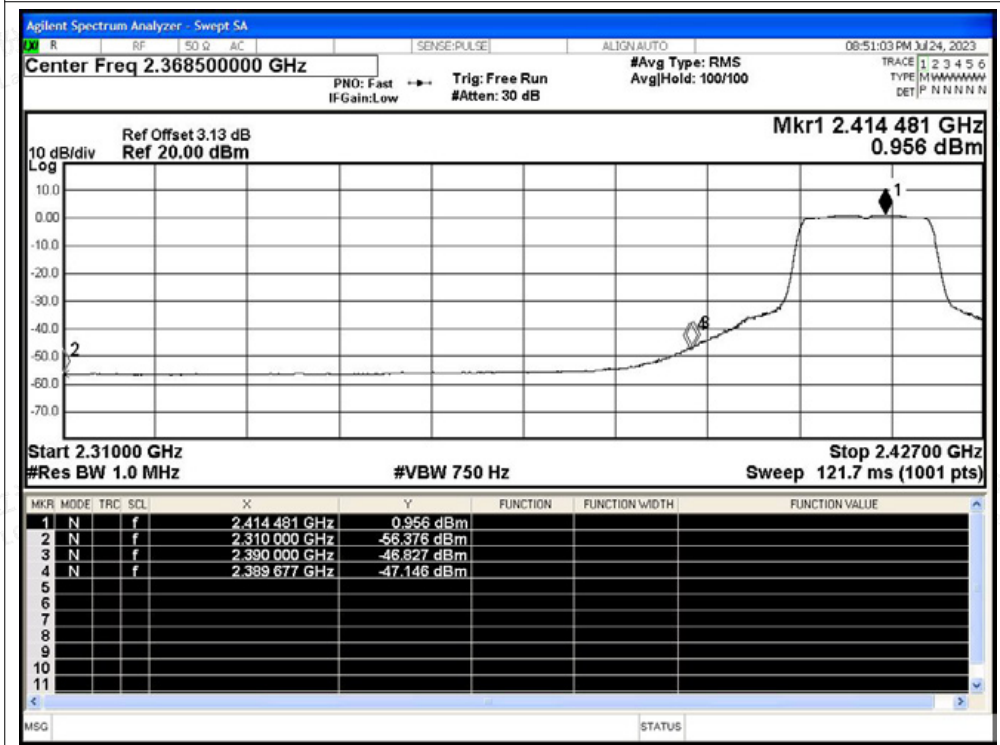

Scan code to check authenticity

Restrict Band NVNT g 2412MHz Ant1 Peak

Restrict Band NVNT g 2412MHz Ant1 Average

Shenzhen LCS Compliance Testing Laboratory Ltd.

Add: 101, 201 Bldg A & 301 Bldg C, Juji Industrial Park Yabianxueziwei, Shajing Street, Baoan District, Shenzhen, 518000, China