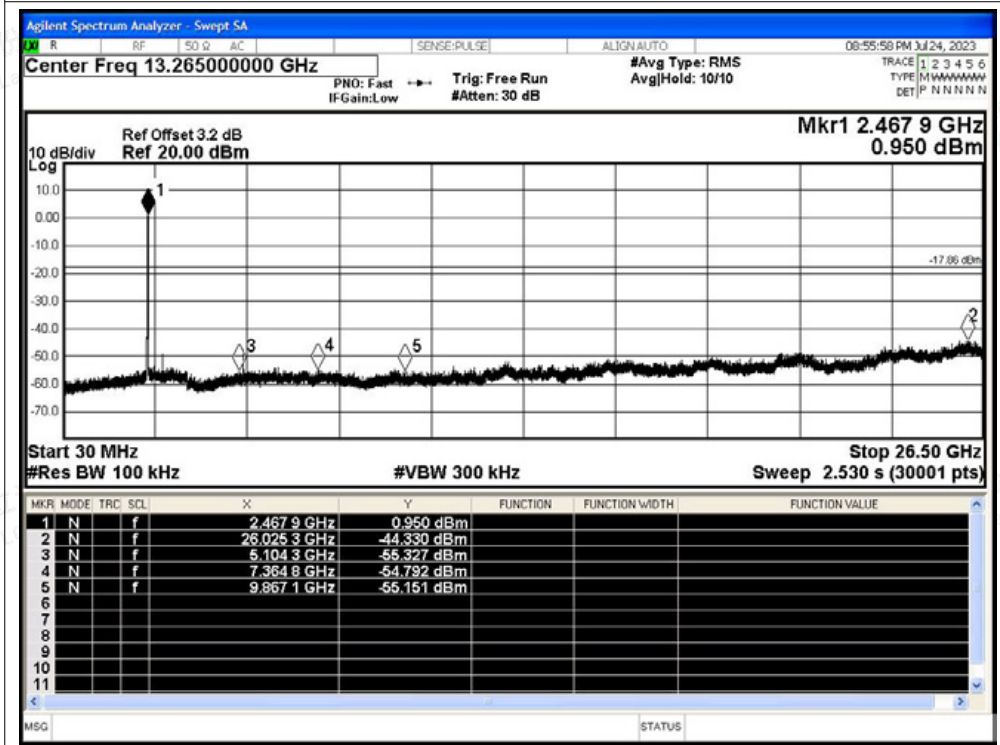

Tx. Spurious NVNT g 2462MHz Ant1 Emission

Shenzhen LCS Compliance Testing Laboratory Ltd.

Add: 101, 201 Bldg A & 301 Bldg C, Juji Industrial Park Yabianxueziwei, Shajing Street, Baoan District, Shenzhen, 518000, China

Tel: +(86) 0755-82591330 | E-mail: webmaster@lcs-cert.com | Web: www.lcs-cert.com

Scan code to check authenticity