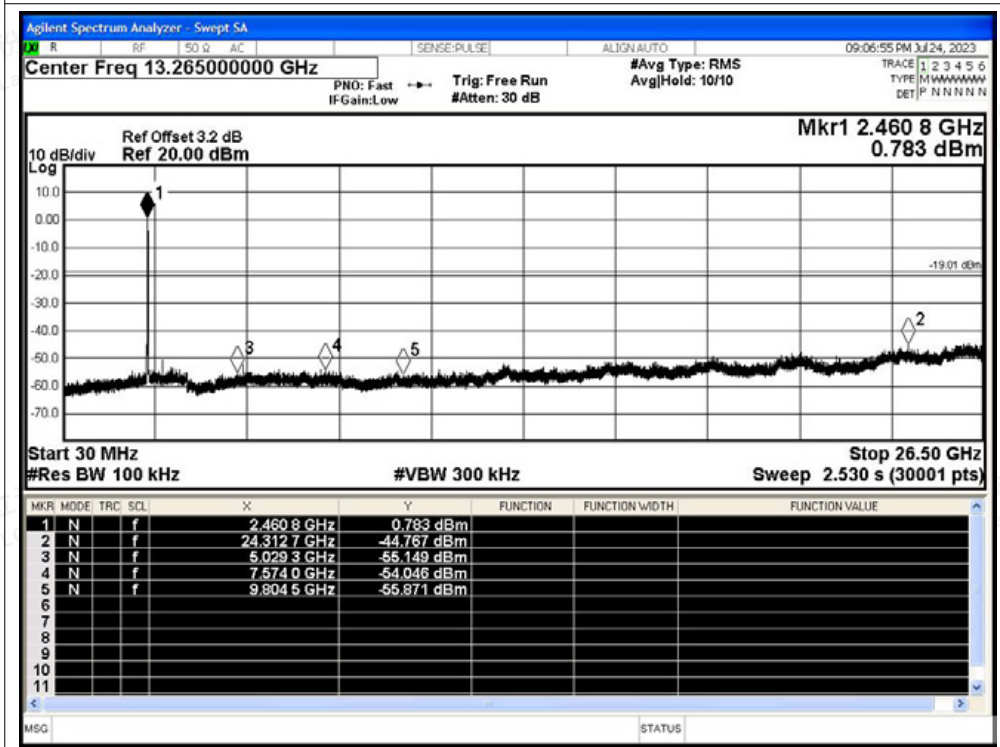

Scan code to check authenticity

Tx. Spurious NVNT n20 2462MHz Ant1 Ref

Tx. Spurious NVNT n20 2462MHz Ant1 Emission

Shenzhen LCS Compliance Testing Laboratory Ltd.

Add: 101, 201 Bldg A & 301 Bldg C, Juji Industrial Park Yabianxueziwei, Shajing Street, Baoan District, Shenzhen, 518000, China