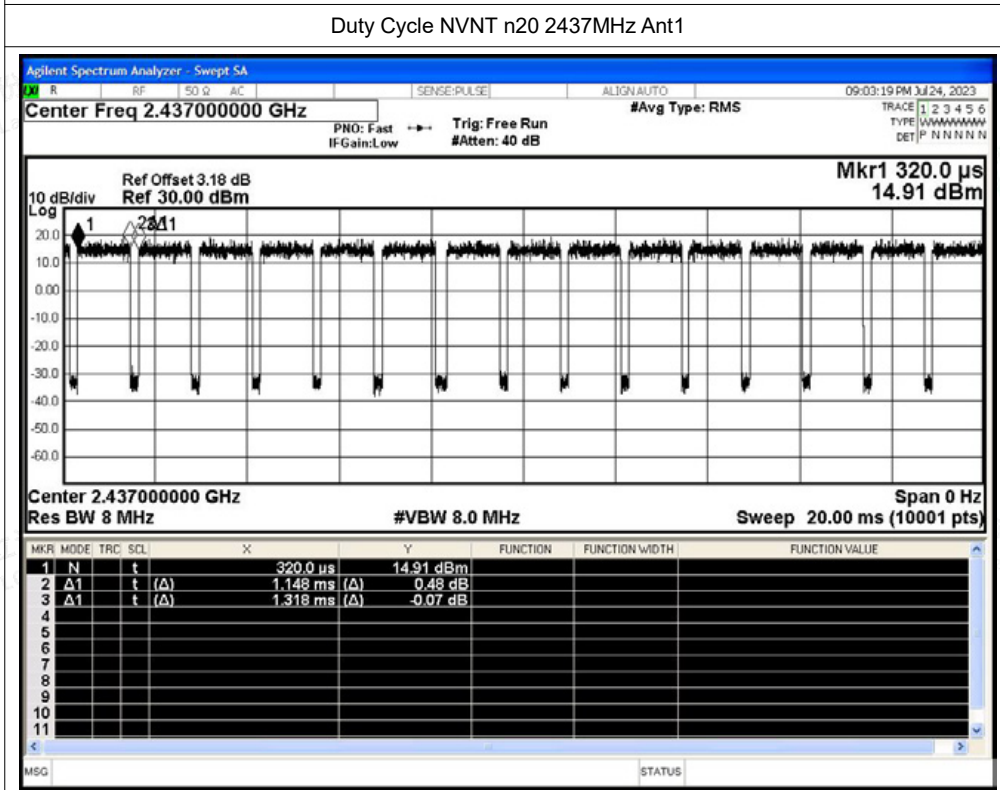

Duty Cycle NVNT n20 2437MHz Ant1

Shenzhen LCS Compliance Testing Laboratory Ltd.

Add: 101, 201 Bldg A & 301 Bldg C, Juji Industrial Park Yabianxueziwei, Shajing Street, Baoan District, Shenzhen, 518000, China

Tel: +(86) 0755-82591330 | E-mail: webmaster@lcs-cert.com | Web: www.lcs-cert.com

Scan code to check authenticity