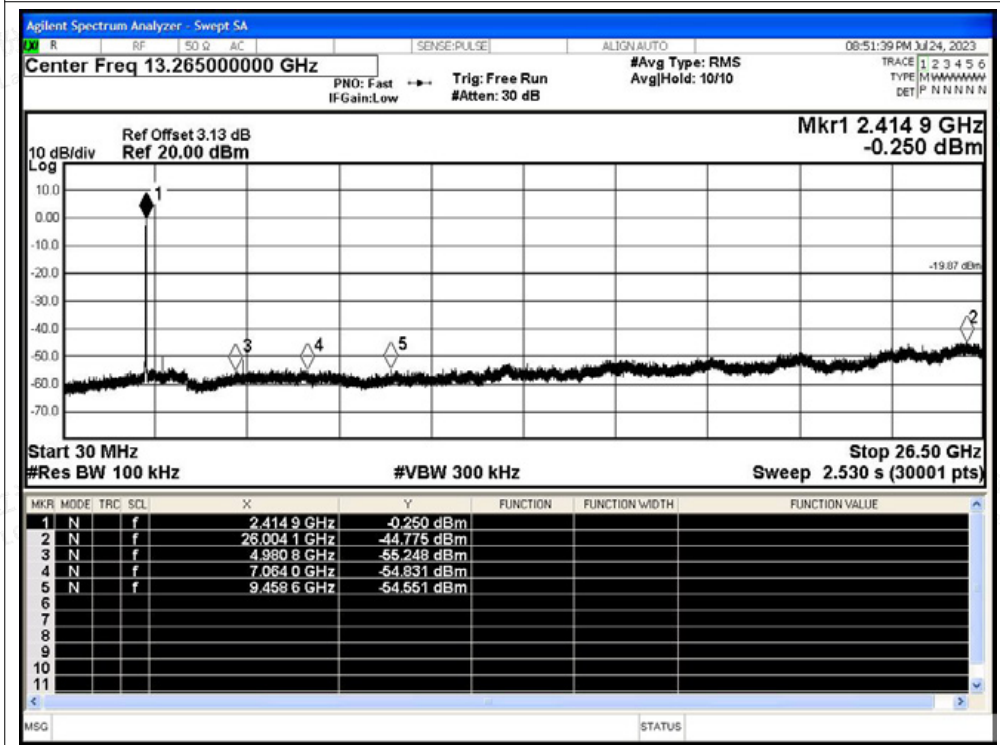

Tx. Spurious NVNT g 2412MHz Ant1 Emission

Shenzhen LCS Compliance Testing Laboratory Ltd.

Add: 101, 201 Bldg A & 301 Bldg C, Juji Industrial Park Yabianxueziwei, Shajing Street, Baoan District, Shenzhen, 518000, China

Tel: +(86) 0755-82591330 | E-mail: webmaster@lcs-cert.com | Web: www.lcs-cert.com

Scan code to check authenticity