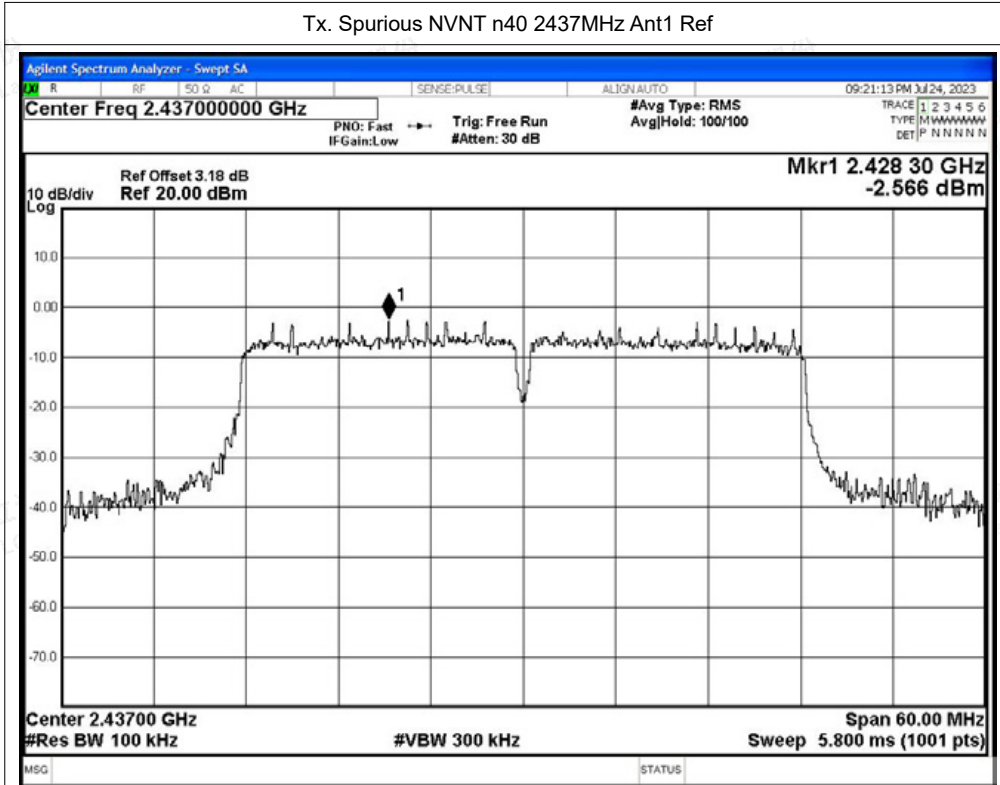

Tx. Spurious NVNT n40 2437MHz Ant1 Ref