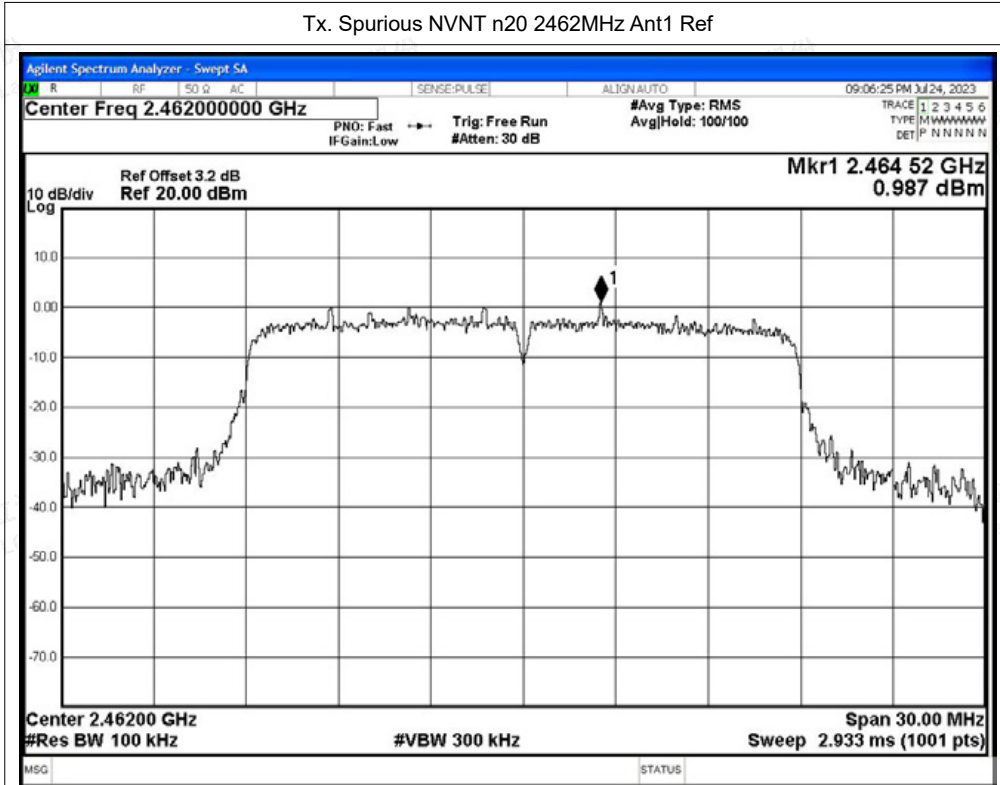

Tx. Spurious NVNT n20 2462MHz Ant1 Ref