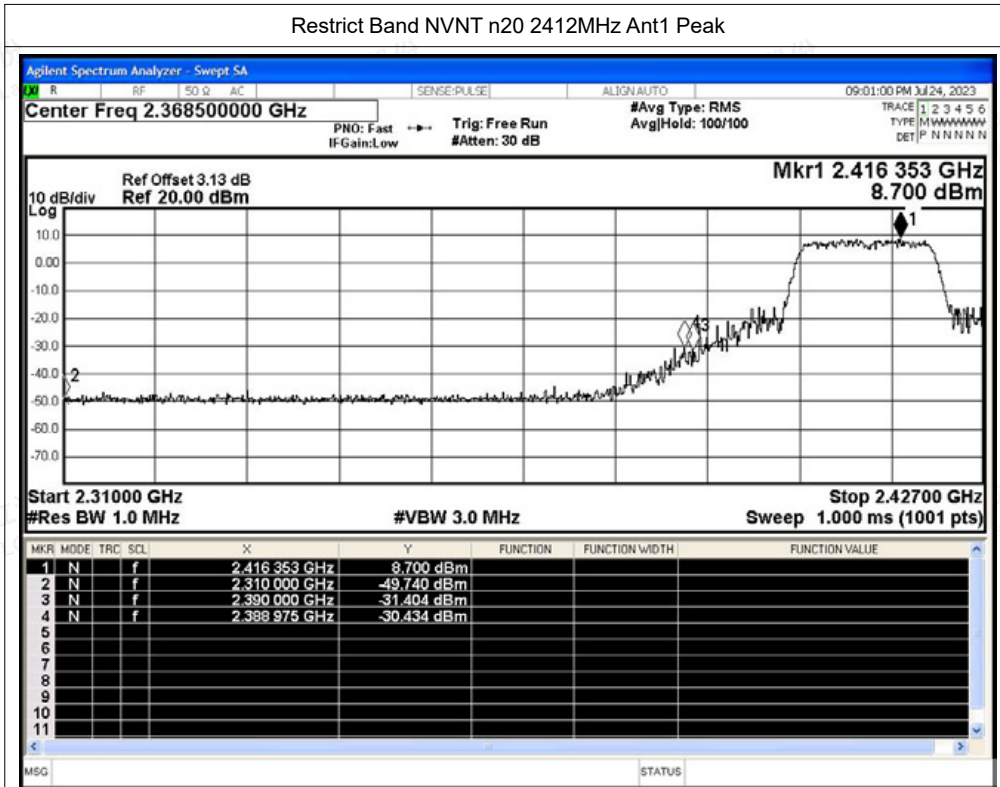

Restrict Band NVNT n20 2412MHz Ant1 Peak