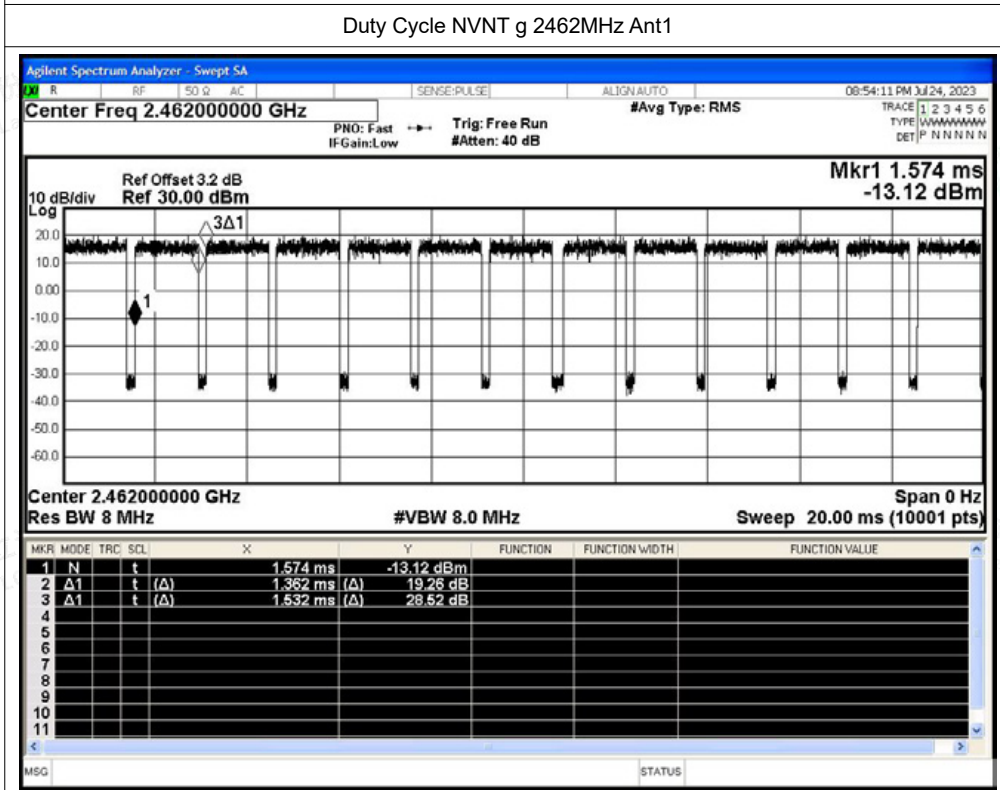

Scan code to check authenticity

Duty Cycle NVNT g 2437MHz Ant1

Duty Cycle NVNT g 2462MHz Ant1

Shenzhen LCS Compliance Testing Laboratory Ltd.

Add: 101, 201 Bldg A & 301 Bldg C, Juji Industrial Park Yabianxueziwei, Shajing Street, Baoan District, Shenzhen, 518000, China