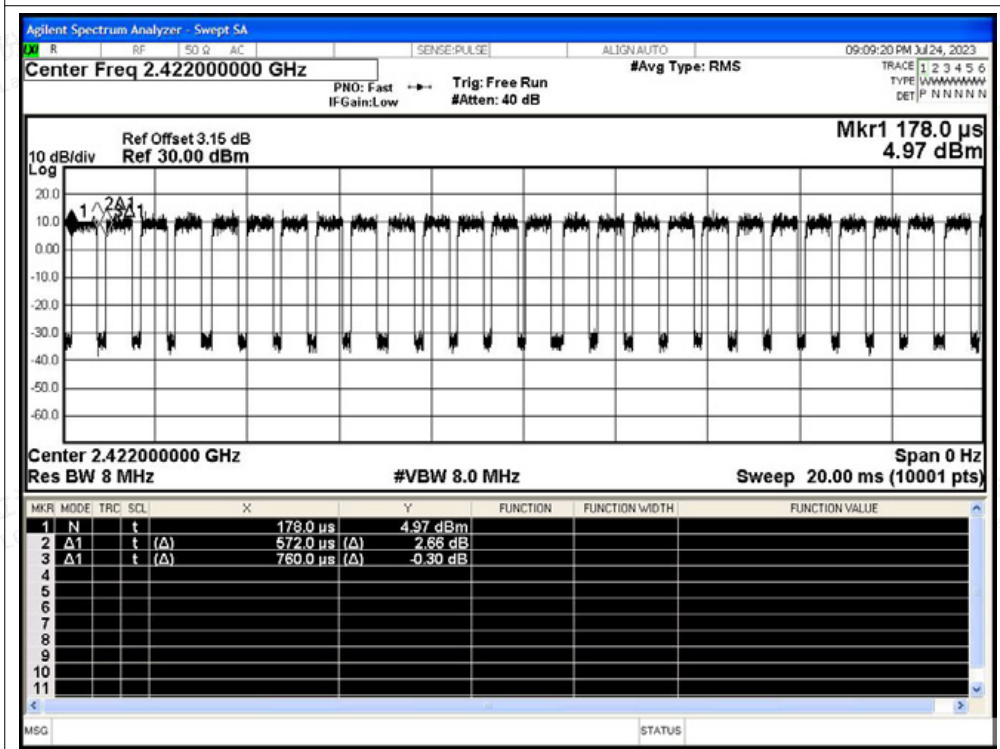

Scan code to check authenticity

Duty Cycle NVNT n20 2462MHz Ant1

Duty Cycle NVNT n40 2422MHz Ant1

Duty Cycle NVNT n40 2437MHz Ant1

Duty Cycle NVNT n40 2452MHz Ant1

B.8 Restrict Band

Condition	Mode	Frequency (MHz)	Antenna	Spur Freq (MHz)	Power (dBm)	Gain (dBi)	E (dBuV/m)	Detector	Limit (dBuV/m)	Verdict
NVNT	b	2412	Ant1	2310	-48.63	3.59	50.22	Peak	74	Pass
NVNT	b	2412	Ant1	2310	-56.49	3.59	42.36	Average	54	Pass
NVNT	b	2412	Ant1	2389.677	-42.42	3.59	56.43	Peak	74	Pass
NVNT	b	2412	Ant1	2382.54	-49.31	3.59	49.54	Average	54	Pass
NVNT	b	2412	Ant1	2390	-44.35	3.59	54.5	Peak	74	Pass
NVNT	b	2412	Ant1	2390	-51.8	3.59	47.05	Average	54	Pass
NVNT	b	2462	Ant1	2483.5	-43.07	3.59	55.78	Peak	74	Pass
NVNT	b	2462	Ant1	2483.5	-50.42	3.59	48.43	Average	54	Pass
NVNT	b	2462	Ant1	2490.884	-40.77	3.59	58.08	Peak	74	Pass
NVNT	b	2462	Ant1	2491.52	-47.05	3.59	51.8	Average	54	Pass
NVNT	b	2462	Ant1	2500	-44.2	3.59	54.65	Peak	74	Pass
NVNT	b	2462	Ant1	2500	-52.23	3.59	46.62	Average	54	Pass
NVNT	g	2412	Ant1	2310	-49.67	3.59	49.18	Peak	74	Pass
NVNT	g	2412	Ant1	2310	-56.38	3.59	42.47	Average	54	Pass
NVNT	g	2412	Ant1	2389.56	-28.52	3.59	70.33	Peak	74	Pass
NVNT	g	2412	Ant1	2389.677	-47.15	3.59	51.7	Average	54	Pass
NVNT	g	2412	Ant1	2390	-32.49	3.59	66.36	Peak	74	Pass
NVNT	g	2412	Ant1	2390	-46.83	3.59	52.02	Average	54	Pass
NVNT	g	2462	Ant1	2483.5	-33.31	3.59	65.54	Peak	74	Pass
NVNT	g	2462	Ant1	2483.5	-47.5	3.59	51.35	Average	54	Pass
NVNT	g	2462	Ant1	2483.623	-26.19	3.59	72.66	Peak	74	Pass
NVNT	g	2462	Ant1	2483.517	-47.5	3.59	51.35	Average	54	Pass
NVNT	g	2462	Ant1	2500	-47.37	3.59	51.48	Peak	74	Pass
NVNT	g	2462	Ant1	2500	-54.82	3.59	44.03	Average	54	Pass
NVNT	n20	2412	Ant1	2310	-49.74	3.59	49.11	Peak	74	Pass
NVNT	n20	2412	Ant1	2310	-56.43	3.59	42.42	Average	54	Pass
NVNT	n20	2412	Ant1	2388.975	-30.43	3.59	68.42	Peak	74	Pass
NVNT	n20	2412	Ant1	2389.677	-45.52	3.59	53.33	Average	54	Pass
NVNT	n20	2412	Ant1	2390	-31.4	3.59	67.45	Peak	74	Pass
NVNT	n20	2412	Ant1	2390	-45.28	3.59	53.57	Average	54	Pass
NVNT	n20	2462	Ant1	2483.5	-34.55	3.59	64.3	Peak	74	Pass
NVNT	n20	2462	Ant1	2483.5	-46.23	3.59	52.62	Average	54	Pass
NVNT	n20	2462	Ant1	2484.312	-26.97	3.59	71.88	Peak	74	Pass
NVNT	n20	2462	Ant1	2483.676	-45.29	3.59	53.56	Average	54	Pass
NVNT	n20	2462	Ant1	2500	-47.32	3.59	51.53	Peak	74	Pass
NVNT	n20	2462	Ant1	2500	-54.96	3.59	43.89	Average	54	Pass
NVNT	n40	2422	Ant1	2310	-49.5	3.59	49.35	Peak	74	Pass
NVNT	n40	2422	Ant1	2310	-56.19	3.59	42.66	Average	54	Pass
NVNT	n40	2422	Ant1	2387.248	-31.18	3.59	67.67	Peak	74	Pass