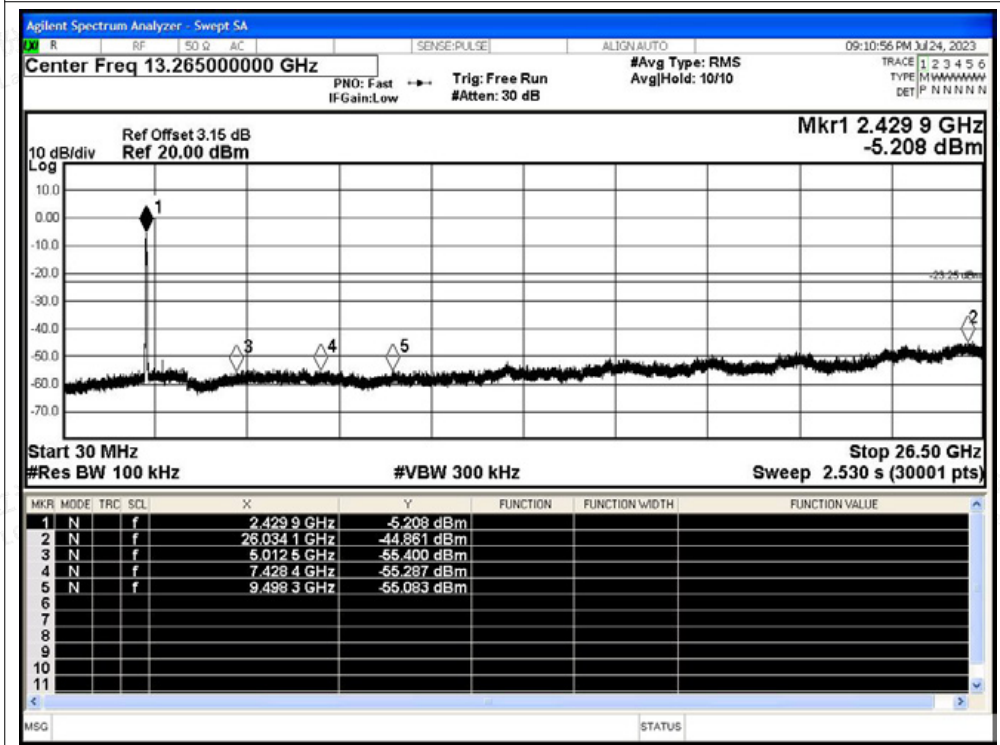

Tx. Spurious NVNT n40 2422MHz Ant1 Emission

Shenzhen LCS Compliance Testing Laboratory Ltd.

Add: 101, 201 Bldg A & 301 Bldg C, Juji Industrial Park Yabianxueziwei, Shajing Street, Baoan District, Shenzhen, 518000, China

Tel: +(86) 0755-82591330 | E-mail: webmaster@lcs-cert.com | Web: www.lcs-cert.com

Scan code to check authenticity