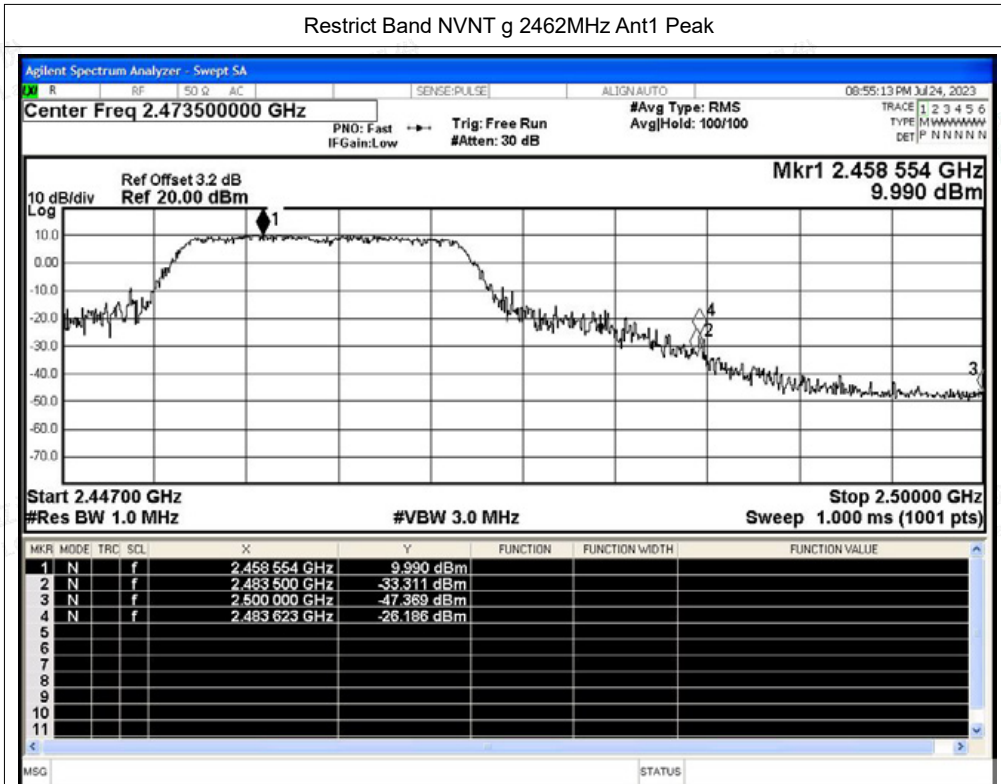

Restrict Band NVNT g 2462MHz Ant1 Peak