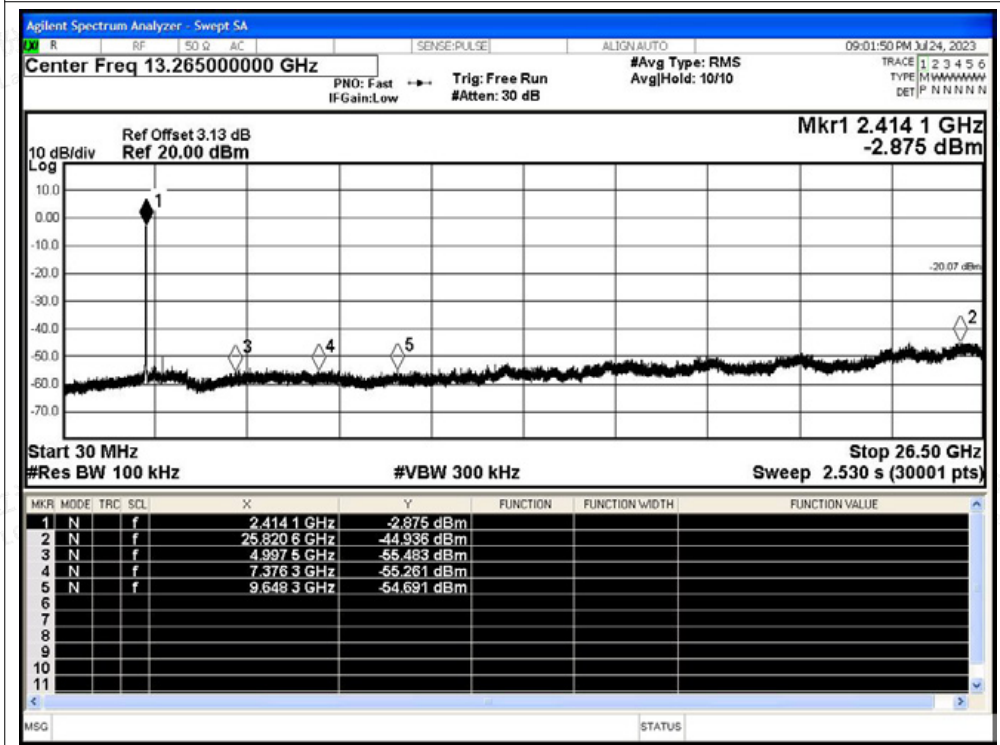

Scan code to check authenticity

Tx. Spurious NVNT n20 2412MHz Ant1 Ref

Tx. Spurious NVNT n20 2412MHz Ant1 Emission

Shenzhen LCS Compliance Testing Laboratory Ltd.

Add: 101, 201 Bldg A & 301 Bldg C, Juji Industrial Park Yabianxueziwei, Shajing Street, Baoan District, Shenzhen, 518000, China