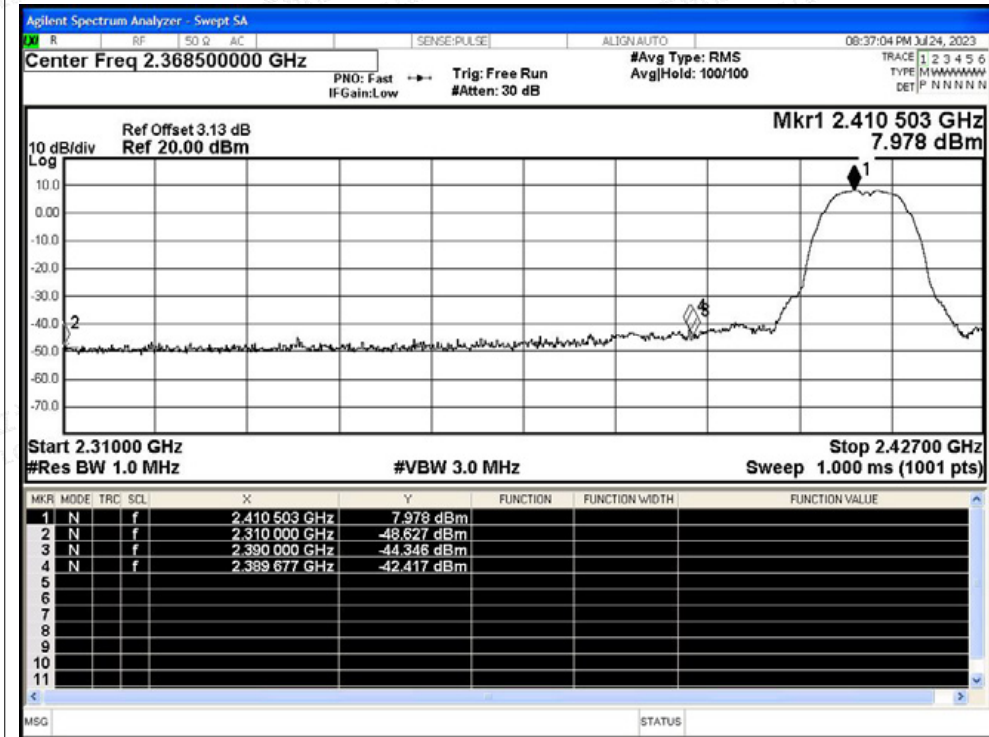

Test Graphs

Restrict Band NVNT b 2412MHz Ant1 Peak