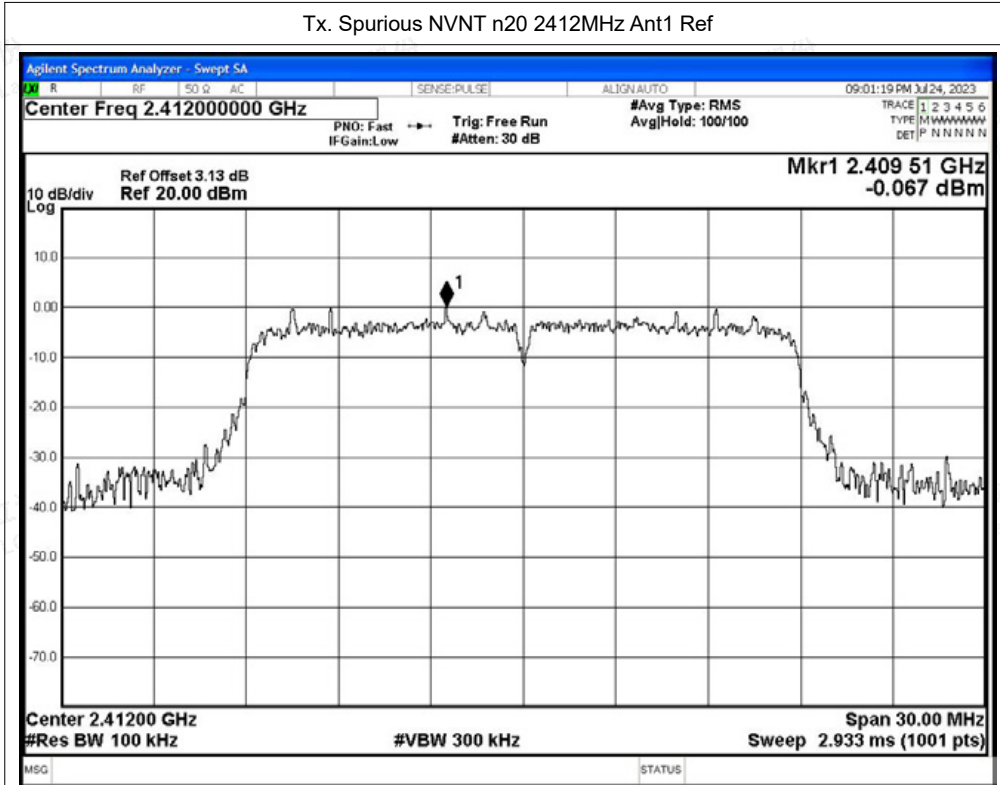

Tx. Spurious NVNT n20 2412MHz Ant1 Ref