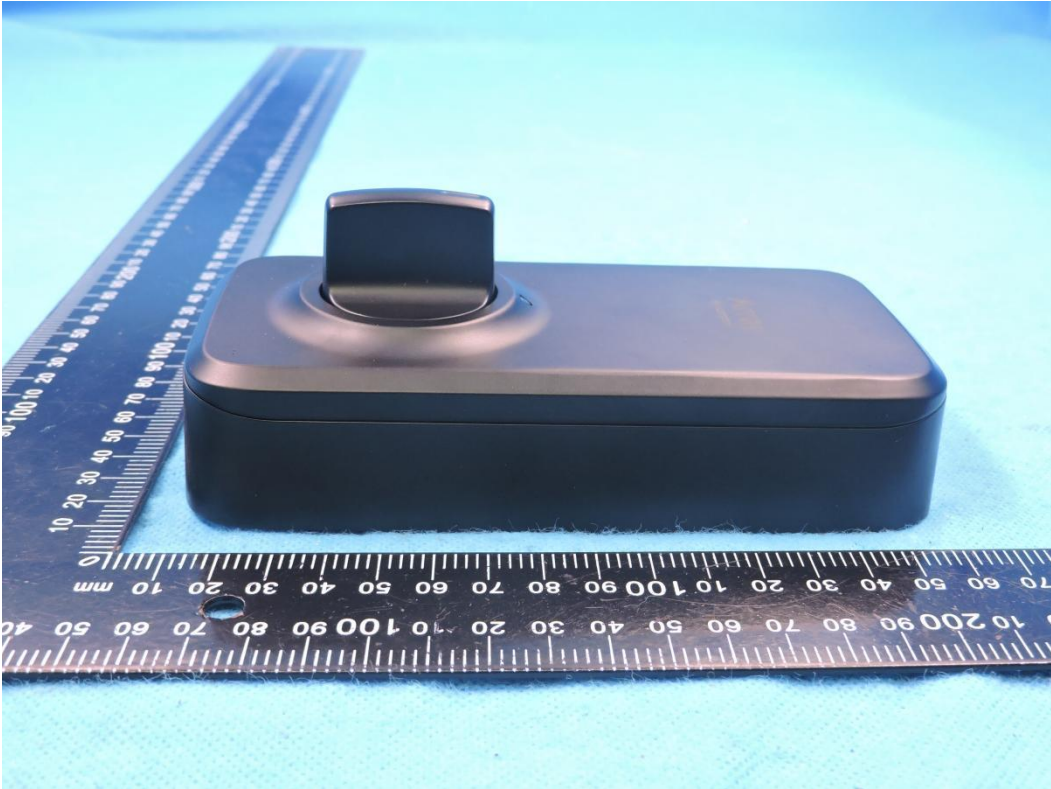

APPENDIX-PHOTOGRAPHS OF EUT CONSTRUCTIONAL DETAILS

Model: Revive Lock

Photo 1

Photo 2

Photo 3

Photo 4

Photo 5

Photo 6