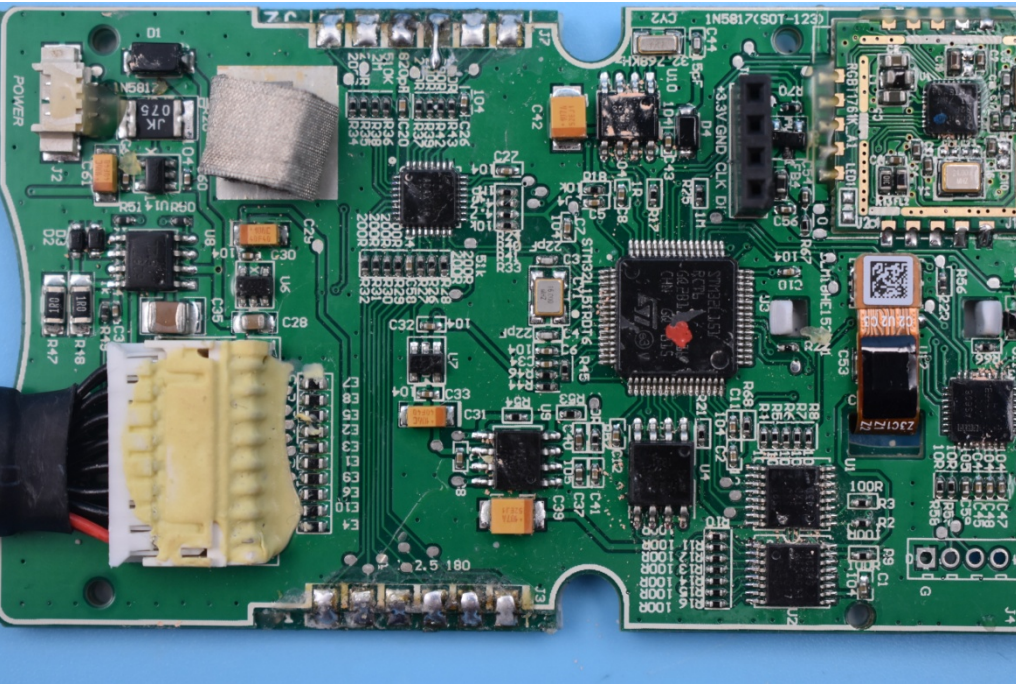

FCC ID: 2AQY4-DB2BLEZWUS

Internal Photos

1. EUT uncover view

2. Mainboard front view

3. Mainboard rear view

4. Antenna view