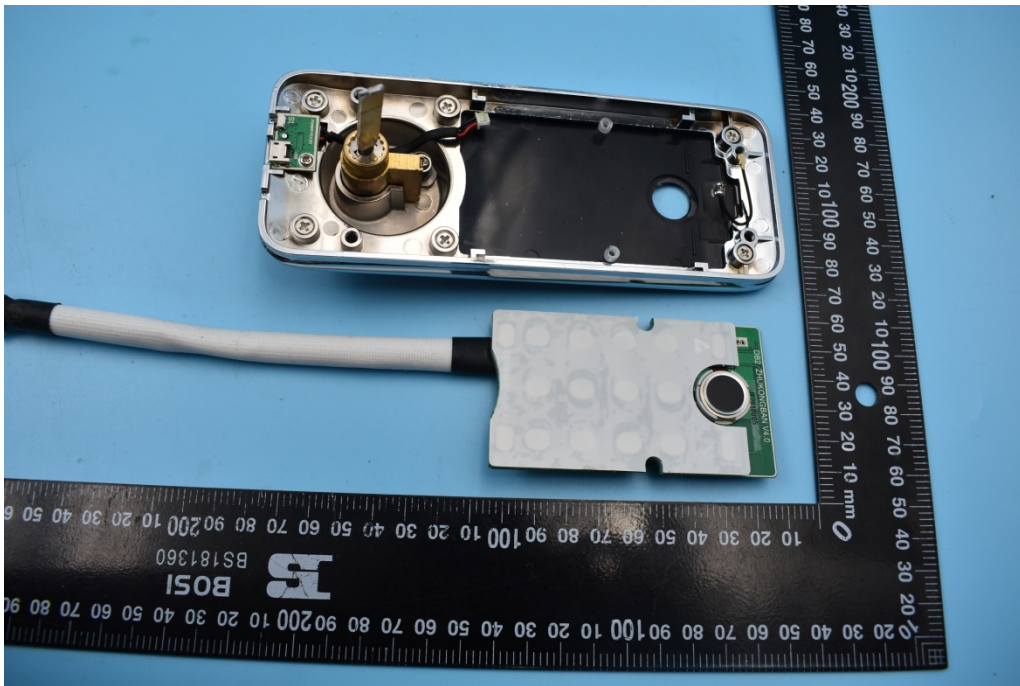

FCC ID: 2AQY4-DB2BLEZWUS

Internal Photos

1. EUT uncover view

2. Mainboard front view

3. Mainboard rear view

4. Antenna view