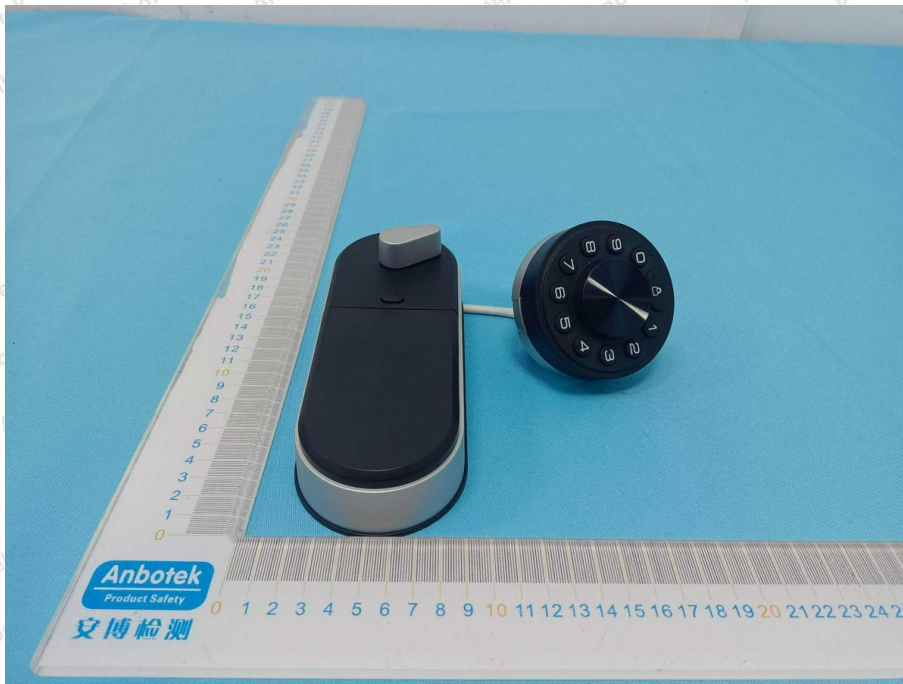

Appendix II -- External Photograph

Shenzhen Anbotek Compliance Laboratory Limited

Address: 1/F., Building D, Sogood Science and Technology Park, Sanwei Community, Hangcheng Street, Bao'an District, Shenzhen, Guangdong, China.
Tel: (86) 0755-26066440 Fax: (86) 0755-26014772 Email: service@anbotek.com