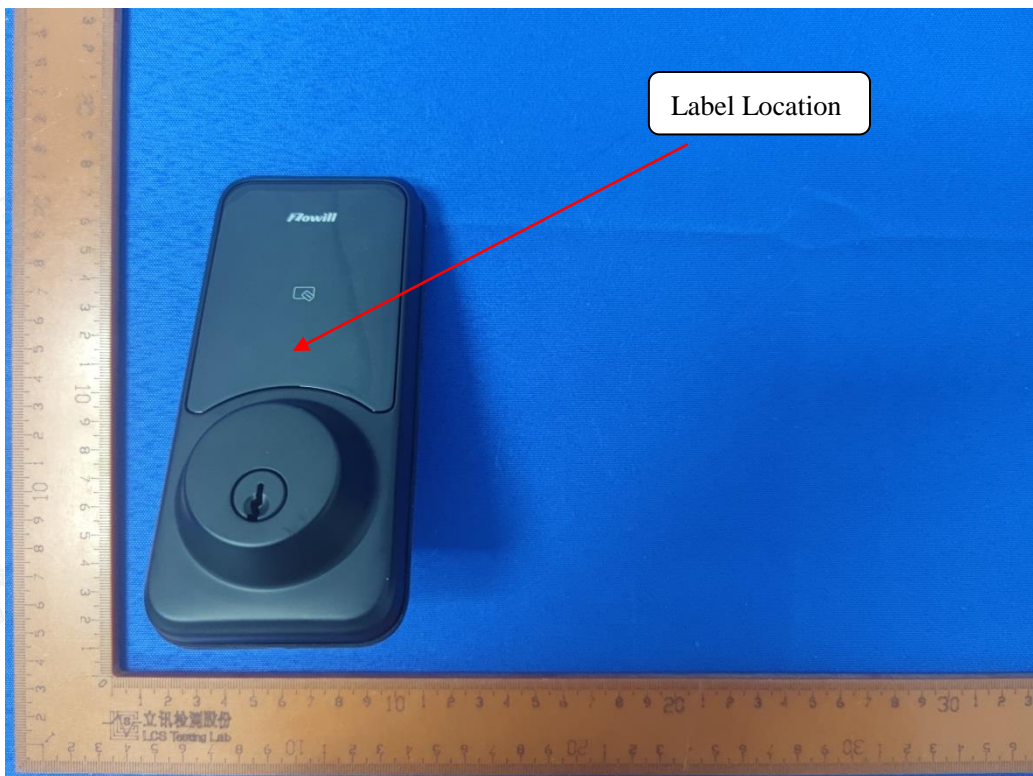

LABEL AND LOCATION

Smart Lock
Model: TE006
FCC ID: 2AQY4-006
IC: 24242-006

(Size: L: 1.5cm x W: 1.5cm)

Smart Lock
Model: RZ06
FCC ID: 2AQY4-006
IC: 24242-006

(Size: L: 1.5cm x W: 1.5cm)

Smart Lock
Model: KJDK06
FCC ID: 2AQY4-006
IC: 24242-006

(Size: L: 1.5cm x W: 1.5cm)

Smart Lock
Model: DK06
FCC ID: 2AQY4-006
IC: 24242-006

(Size: L: 1.5cm x W: 1.5cm)

Smart Lock
Model: KBRZ06
FCC ID: 2AQY4-006
IC: 24242-006

(Size: L: 1.5cm x W: 1.5cm)

Smart Lock
Model: AZ06
FCC ID: 2AQY4-006
IC: 24242-006

(Size: L: 1.5cm x W: 1.5cm)