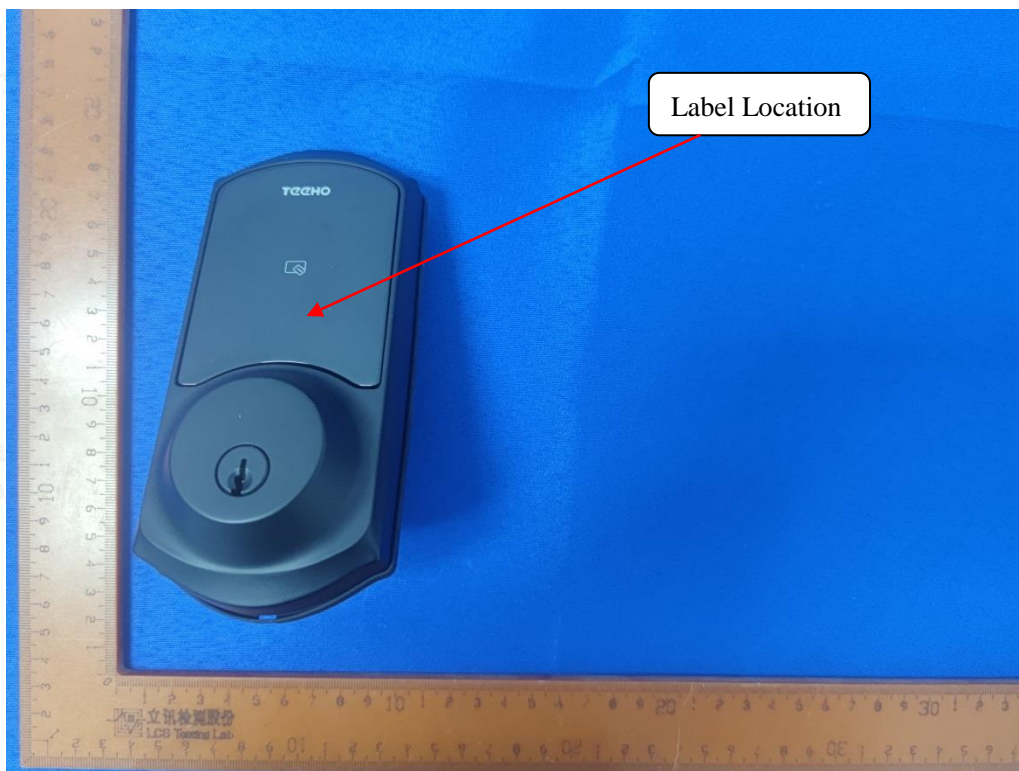

LABEL AND LOCATION

Smart Lock
Model: TE006
FCC ID: 2AQY4-006
IC: 24242-006

(Size: L: 1.5cm x W: 1.5cm)

Smart Lock
Model: RZ06
FCC ID: 2AQY4-006
IC: 24242-006

(Size: L: 1.5cm x W: 1.5cm)

Smart Lock
Model: KJDK06
FCC ID: 2AQY4-006
IC: 24242-006

(Size: L: 1.5cm x W: 1.5cm)

Smart Lock
Model: DK06
FCC ID: 2AQY4-006
IC: 24242-006

(Size: L: 1.5cm x W: 1.5cm)

Smart Lock
Model: KBRZ06
FCC ID: 2AQY4-006
IC: 24242-006

(Size: L: 1.5cm x W: 1.5cm)

Smart Lock
Model: AZ06
FCC ID: 2AQY4-006
IC: 24242-006

(Size: L: 1.5cm x W: 1.5cm)