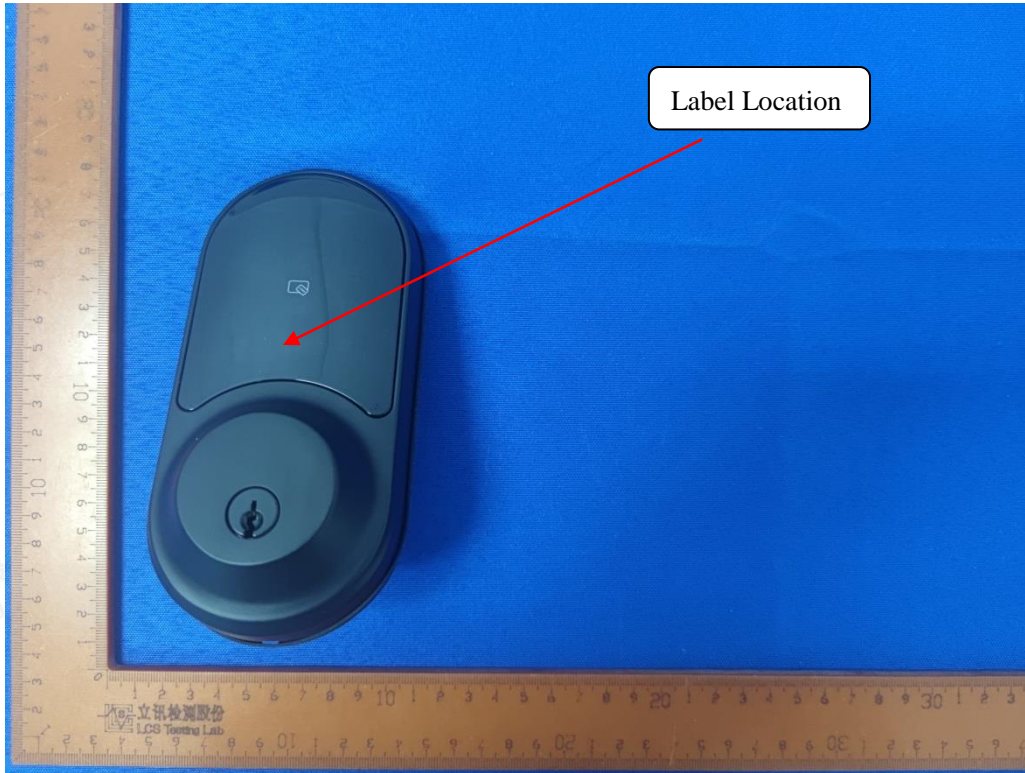

LABEL AND LOCATION

Smart Lock
Model: TE006
FCC ID: 2AQY4-006
IC: 24242-006

(Size: L: 1.5cm x W: 1.5cm)

Smart Lock
Model: RZ06
FCC ID: 2AQY4-006
IC: 24242-006

(Size: L: 1.5cm x W: 1.5cm)

Smart Lock
Model: KJDK06
FCC ID: 2AQY4-006
IC: 24242-006

(Size: L: 1.5cm x W: 1.5cm)

Smart Lock
Model: DK06
FCC ID: 2AQY4-006
IC: 24242-006

(Size: L: 1.5cm x W: 1.5cm)

Smart Lock
Model: KBRZ06
FCC ID: 2AQY4-006
IC: 24242-006

(Size: L: 1.5cm x W: 1.5cm)

Smart Lock
Model: AZ06
FCC ID: 2AQY4-006
IC: 24242-006

(Size: L: 1.5cm x W: 1.5cm)