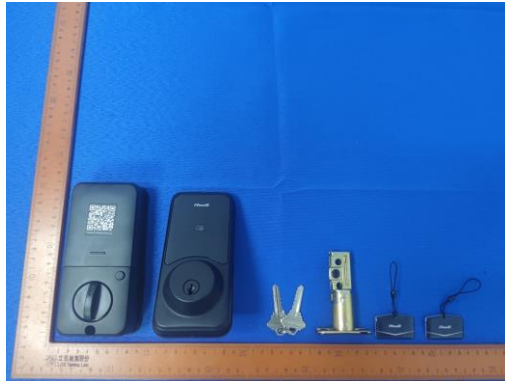

Product Similarity Declaration

Product name: Smart Lock

Model name: TE006, RZ06, DK06, AZ06, KBRZ06, KJDK06

FCC ID: 2AQY4-006

IC: 24242-006

We (**Shenzhen Kaadas Intelligent Technology co.,Ltd.**) hereby state that all the models are electrical identical including the same software parameter and hardware design, same mechanical structure and design, the only difference is the model name, product appearance (The shell shape is different.). And different shell shapes do not affect the test results.

Demonstrate the detail (descriptions and pictures) as to the difference list above.

Product appearance difference:

TE006

RZ06

DK06

AZ06

Shenzhen Kaadas Intelligent Technology co.,Ltd.

KBRZ06