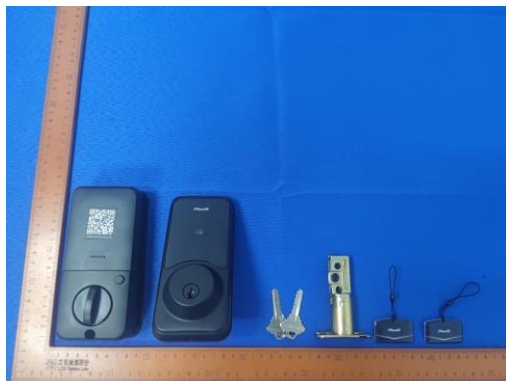

Product Similarity Declaration

Product name: Smart Lock

Model name: TE006, RZ06, DK06, AZ06, KBRZ06, KJDK06

FCC ID: 2AQY4-006

IC: 24242-006

We (**Shenzhen Kaadas Intelligent Technology co.,Ltd.**) hereby state that all the models are electrical identical including the same software parameter and hardware design, same mechanical structure and design, the only difference is the model name, product appearance (The shell shape is different.). And different shell shapes do not affect the test results.

Demonstrate the detail (descriptions and pictures) as to the difference list above.

Product appearance difference:

TE006

RZ06

DK06

AZ06

Shenzhen Kaadas Intelligent Technology co.,Ltd.

KBRZ06