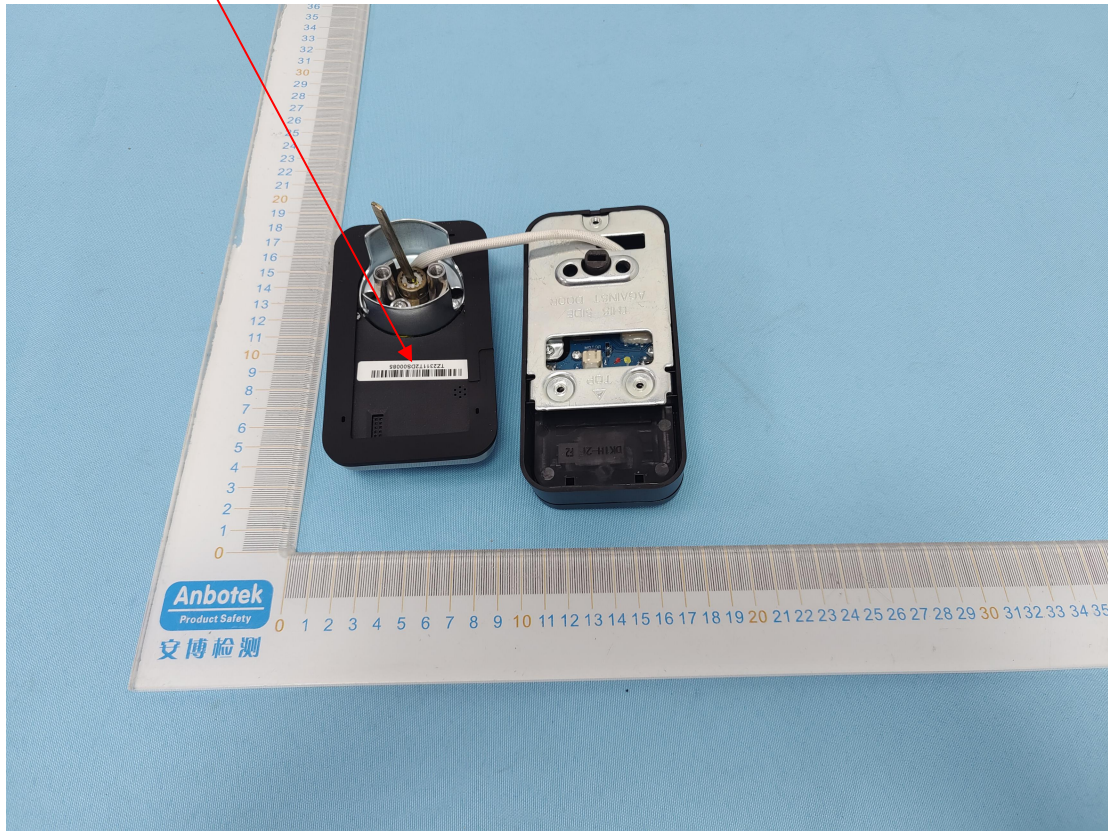

Label Location On EUT

Label

Model: TD002C

SN:TZ2312TD2B00001

FCC ID: 2AQY4-002C