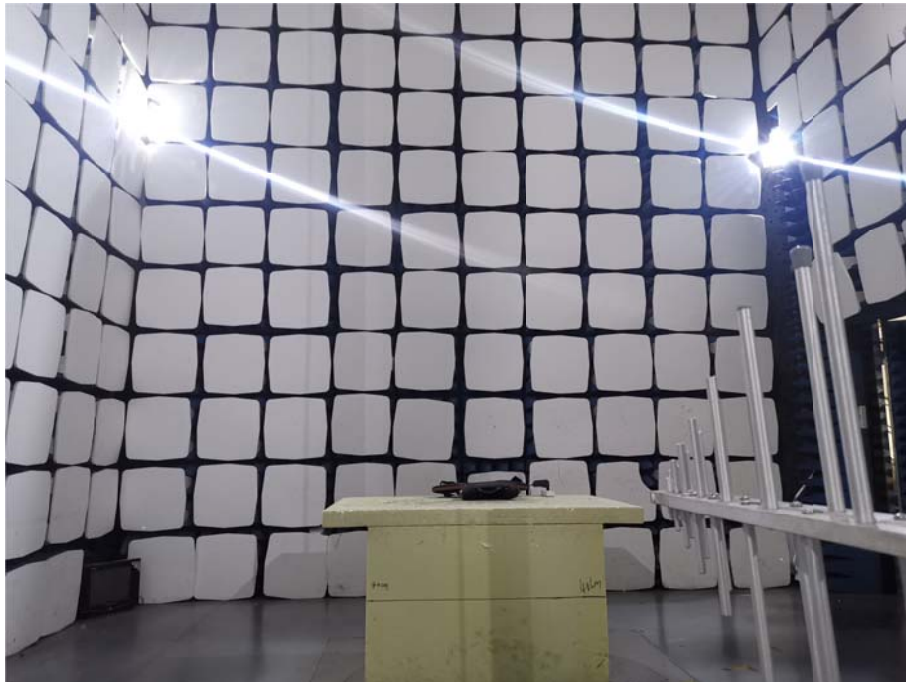


EXHIBIT 4 - TEST SETUP PHOTOGRAPHS

Conducted Emission Test Setup

Radiation Emission Test Setup (Below 30MHz)

Radiation Emission Test Setup (30MHz to 1GHz)

Radiation Emission Test Setup (1GHz to 18GHz)

Radiation Emission Test Setup (Above 18GHz)