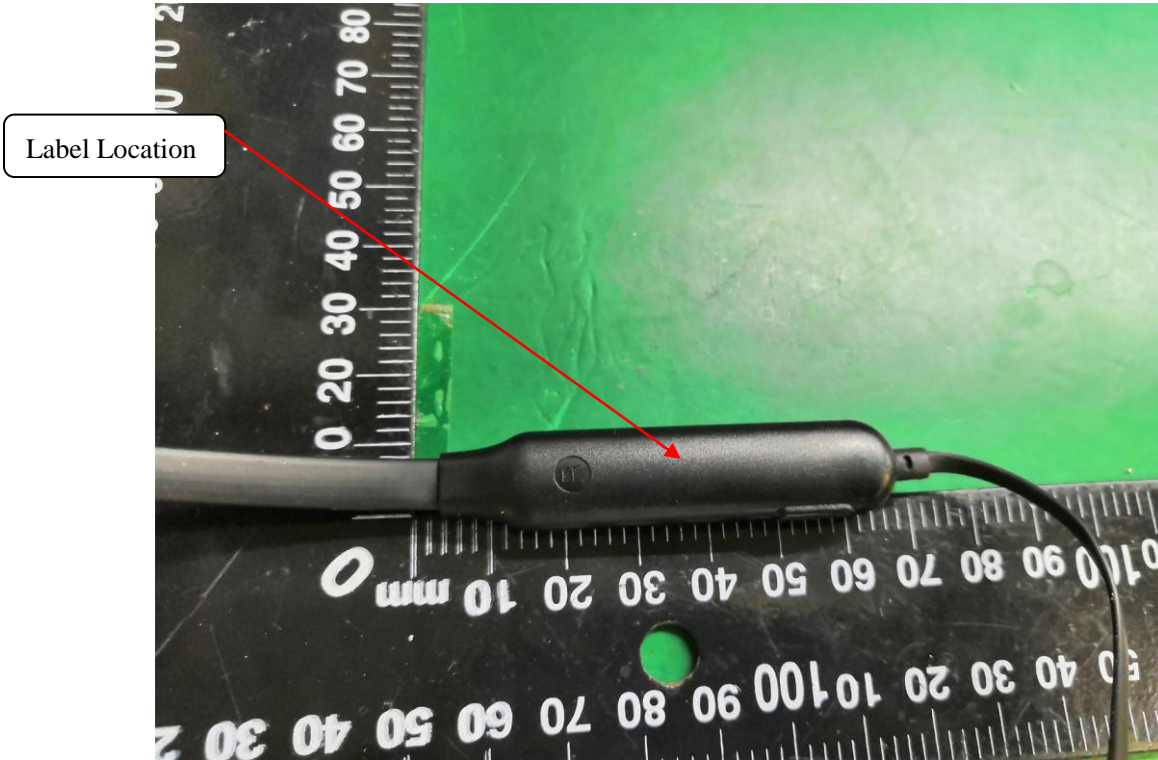

LABEL AND LOCATION

Model No.: IAEB19
FCC ID: 2AQXY-IAEB19

(Size: L3.0cm x 1.0cm)

Label Location