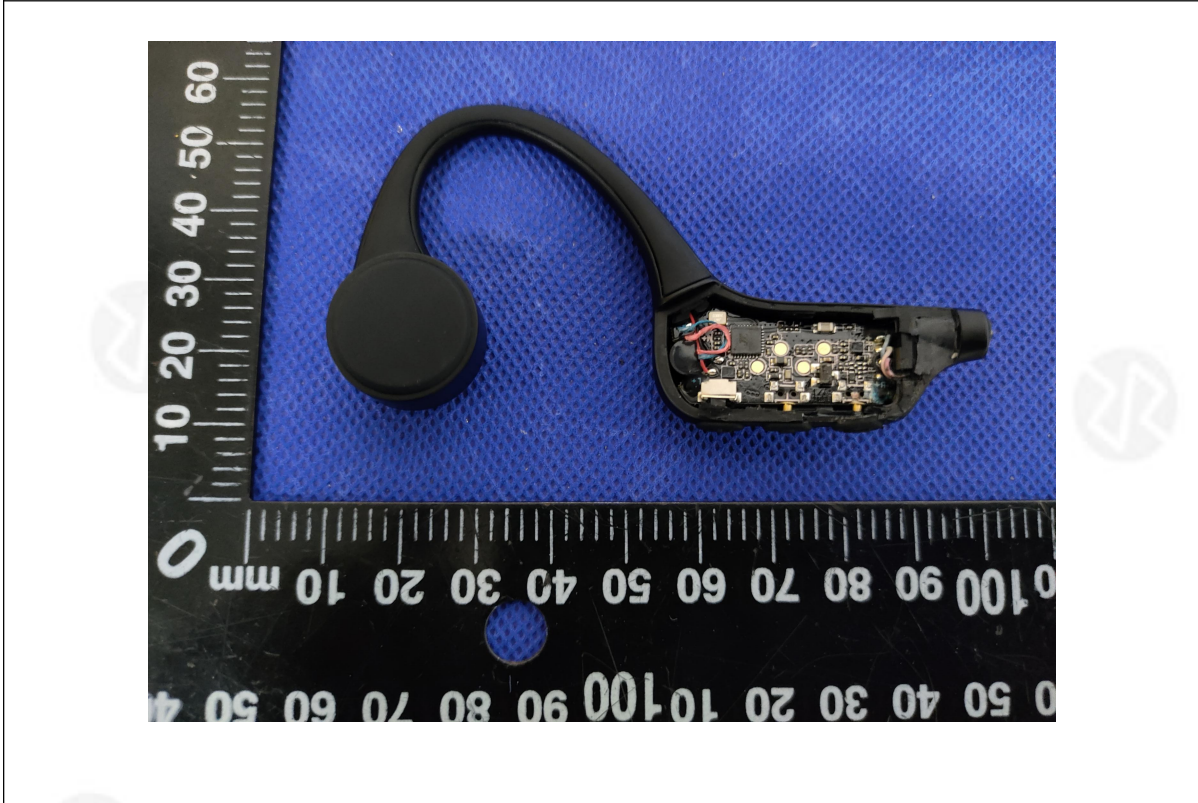

# EUT PHOTO(Internal Photos)

Product name: SmartWatch

Model: EX102

\*\*\*\*\* END OF REPORT \*\*\*\*\*