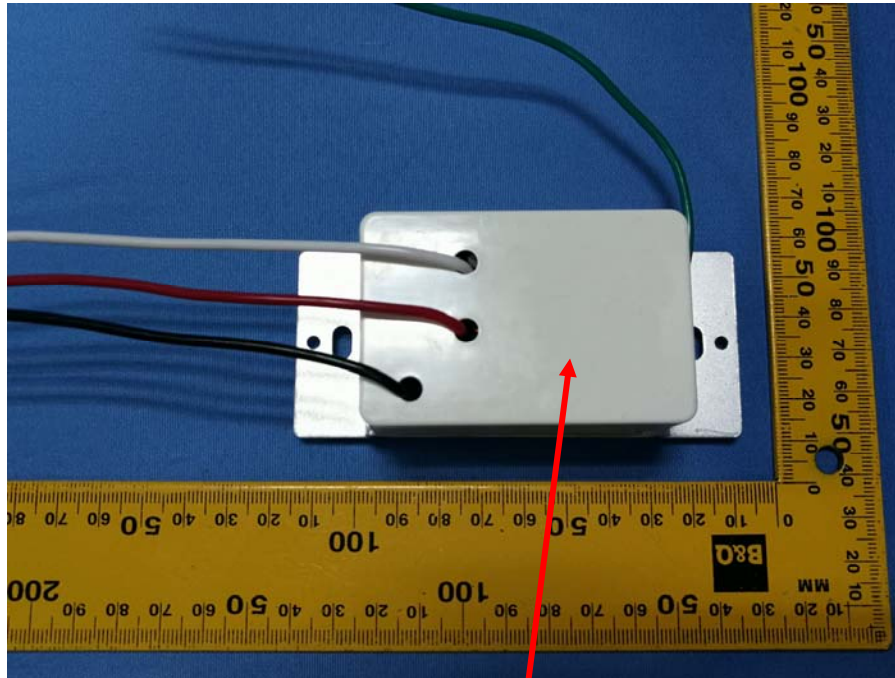

PRODUCT LABELING

Libre Home
In-wall relay control
Model: SDWRM
120VAC 60HZ 1800W/VA Max

Exxxxxx

Appliance Control
For supply connection, use wires rated for at least 75°C
CU Wire only

FCC ID: 2AQXA-SDWRM
FCC STATEMENT
1. This device complies with Part 15 of the FCC Rules. Operation is subject to the following two conditions: (1) This device may not cause harmful interference, and (2) This device must accept any interference received, including interference that may cause undesired operation

FCC ID Label Location