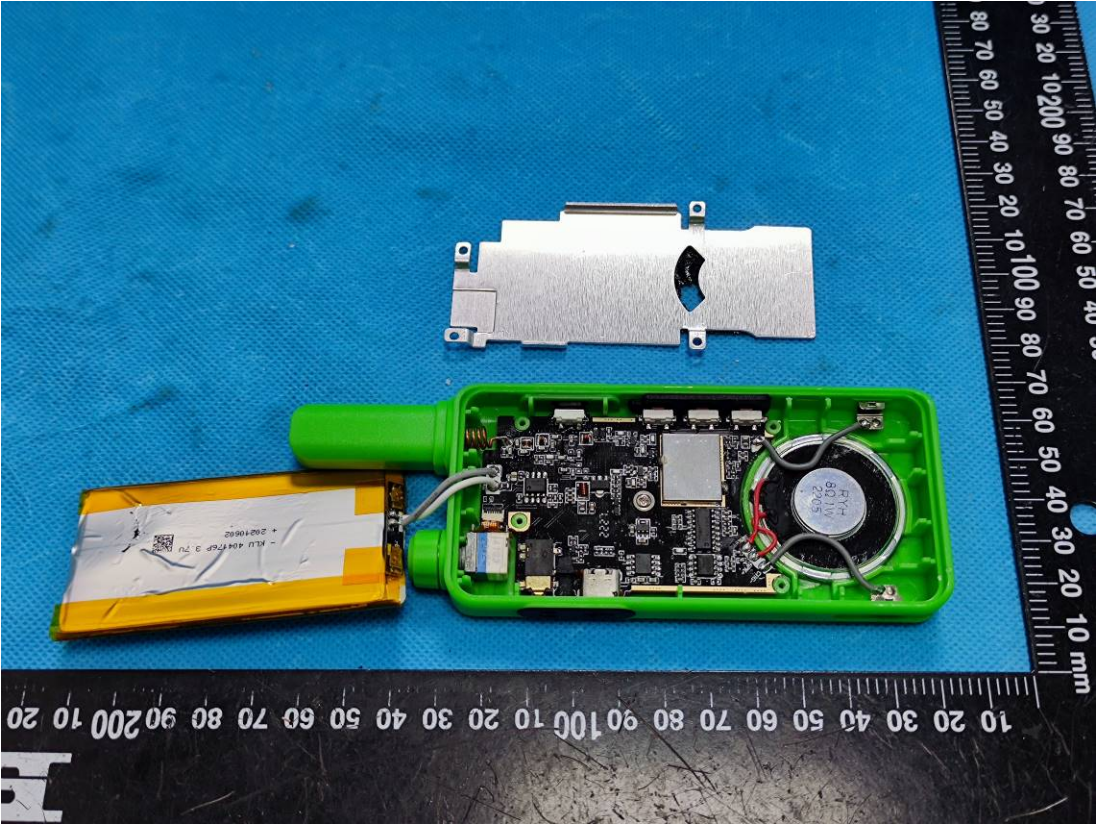

EXHIBIT C - EUT INTERNAL PHOTOGRAPHS

Model: KD-C160

Antenna

Model: KD-C161

Antenna

Model: KD-C162

Antenna