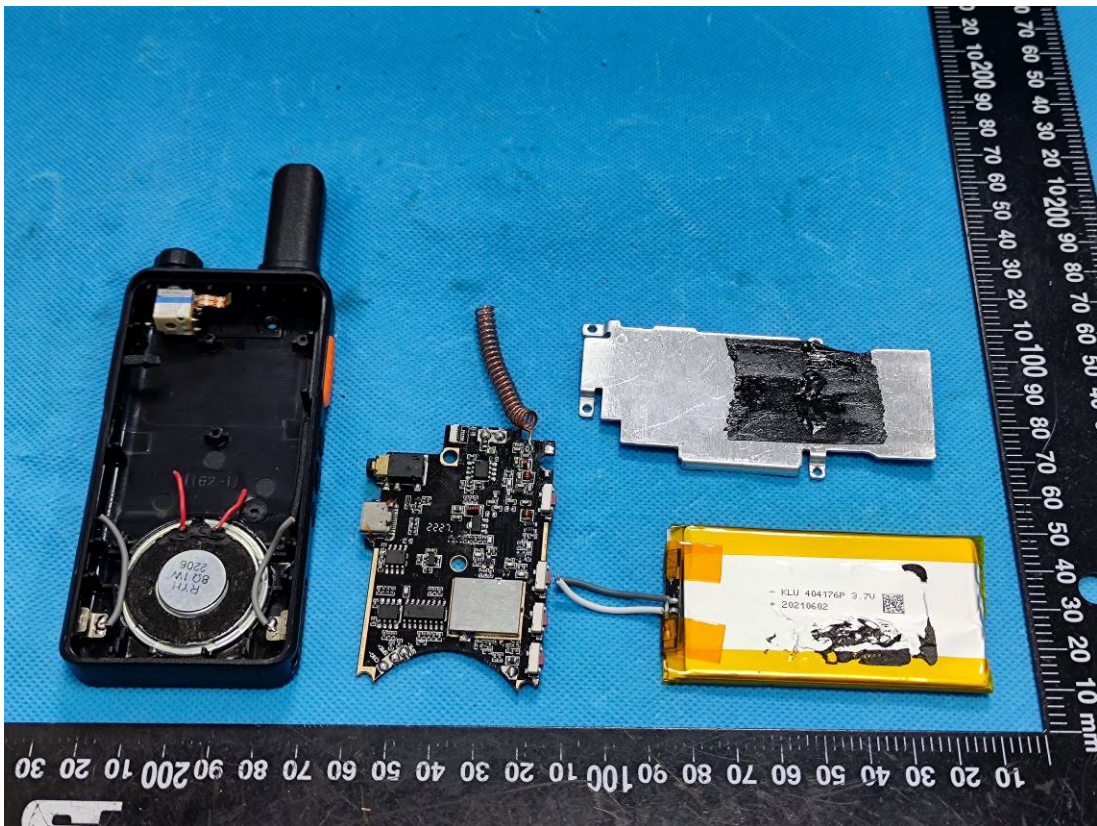

EXHIBIT C - EUT INTERNAL PHOTOGRAPHS

Model: KD-C160

Antenna

Model: KD-C161

Antenna

Model: KD-C162

Antenna