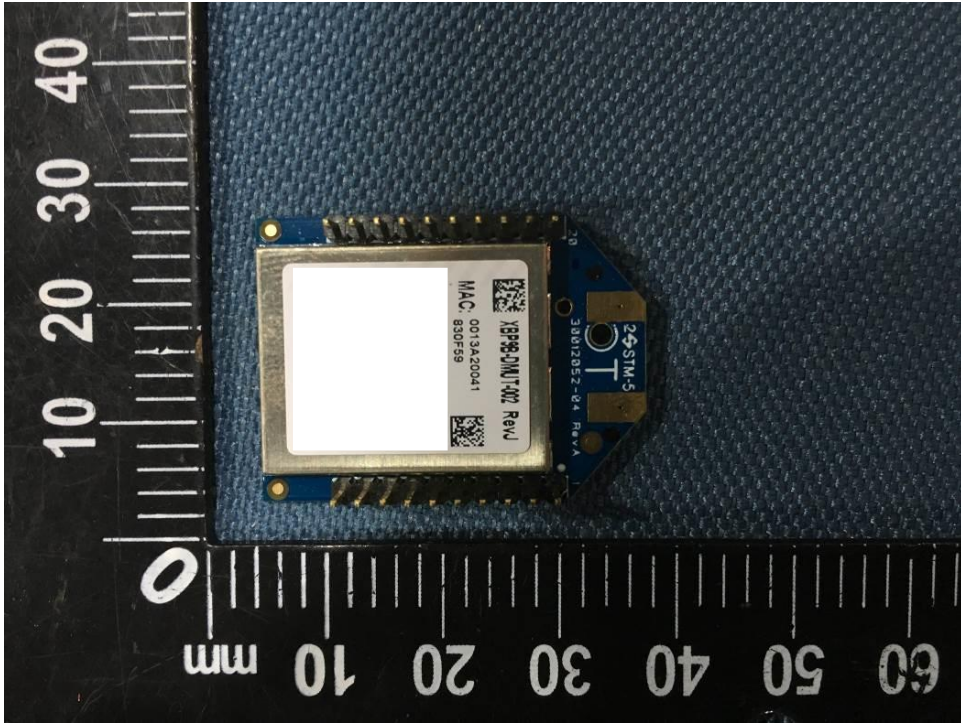

EUT Photos

Host Device Photos

Note: the module co-located with FCC ID: 2AQWE-GC170424

External Antenna Used