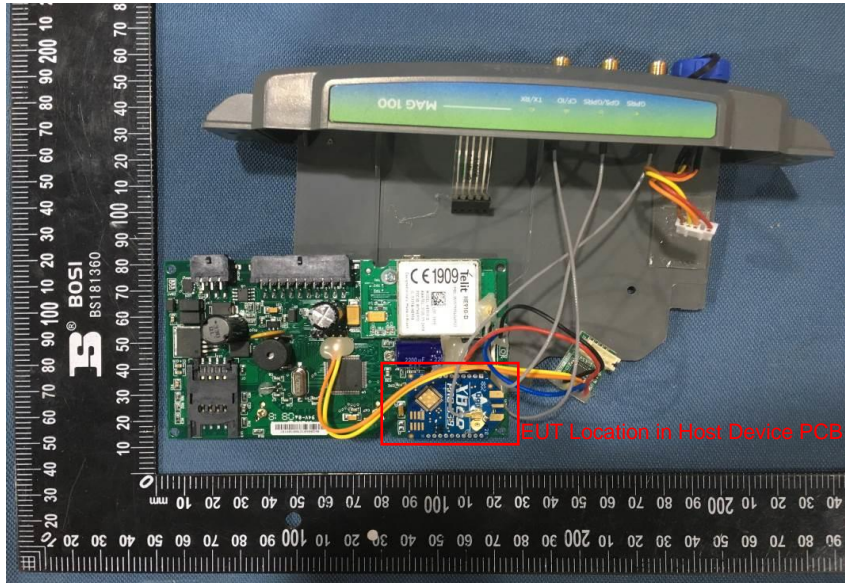

EUT Photos

Host Device Photos

Note: the module co-located with FCC ID: 2AQWE-GC170424

External Antenna Used