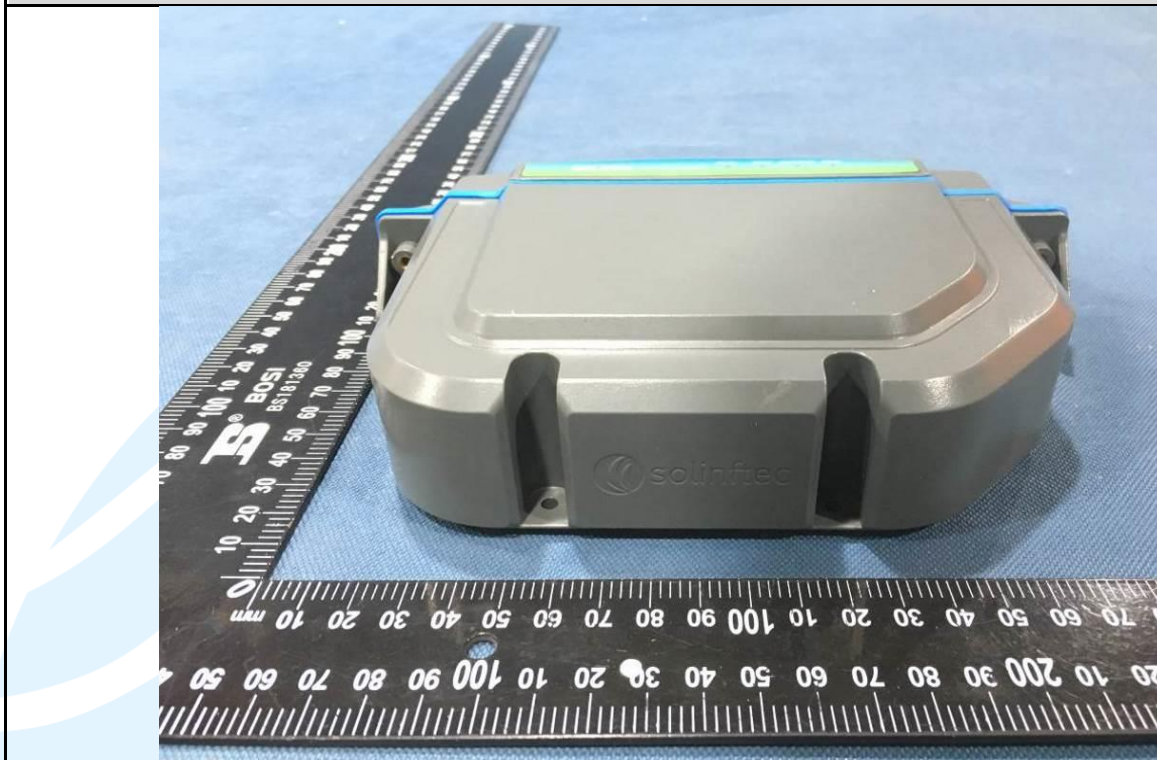

APPENDIX 2 PHOTOS OF EUT CONSTRUCTIONAL DETAILS
EUT EXTERNAL PHOTOS

Note: The RF port is for contains transmitter module FCC ID: 2AQWE-XB900HP

EUT Photo

EUT Photo

EUT Photo

EUT Photo

EUT Photo (GPS Antenna)

EUT Photo (GPS Antenna)

EUT Photo (GPS Antenna)

EUT Photo (DC Cable)

EUT Photo (DC Cable)