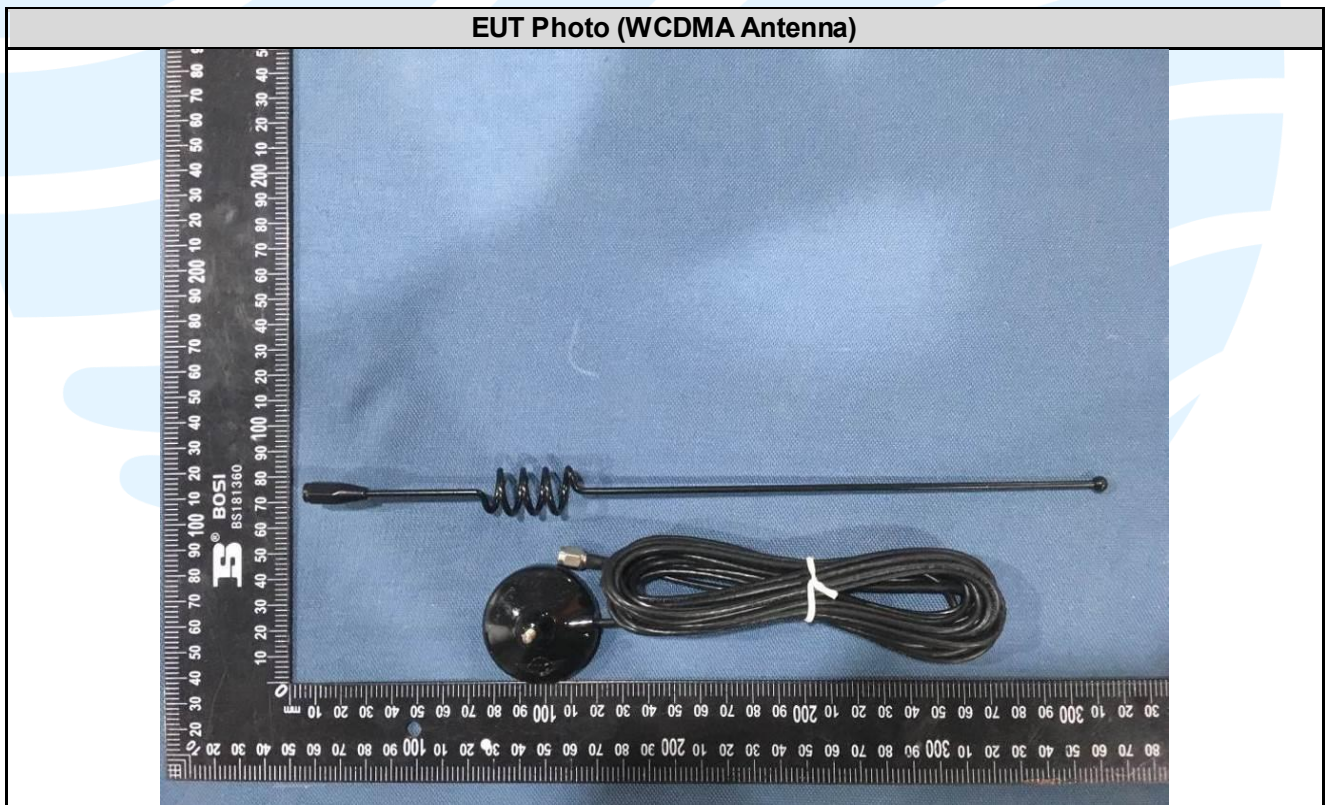

APPENDIX 2 PHOTOS OF EUT CONSTRUCTIONAL DETAILS
EUT EXTERNAL PHOTOS

Note: The RF port is for contains transmitter module FCC ID: 2AQWE-XB900HP

EUT Photo

EUT Photo

EUT Photo

EUT Photo

EUT Photo (GPS Antenna)

EUT Photo (GPS Antenna)

EUT Photo (GPS Antenna)

EUT Photo (DC Cable)

EUT Photo (DC Cable)