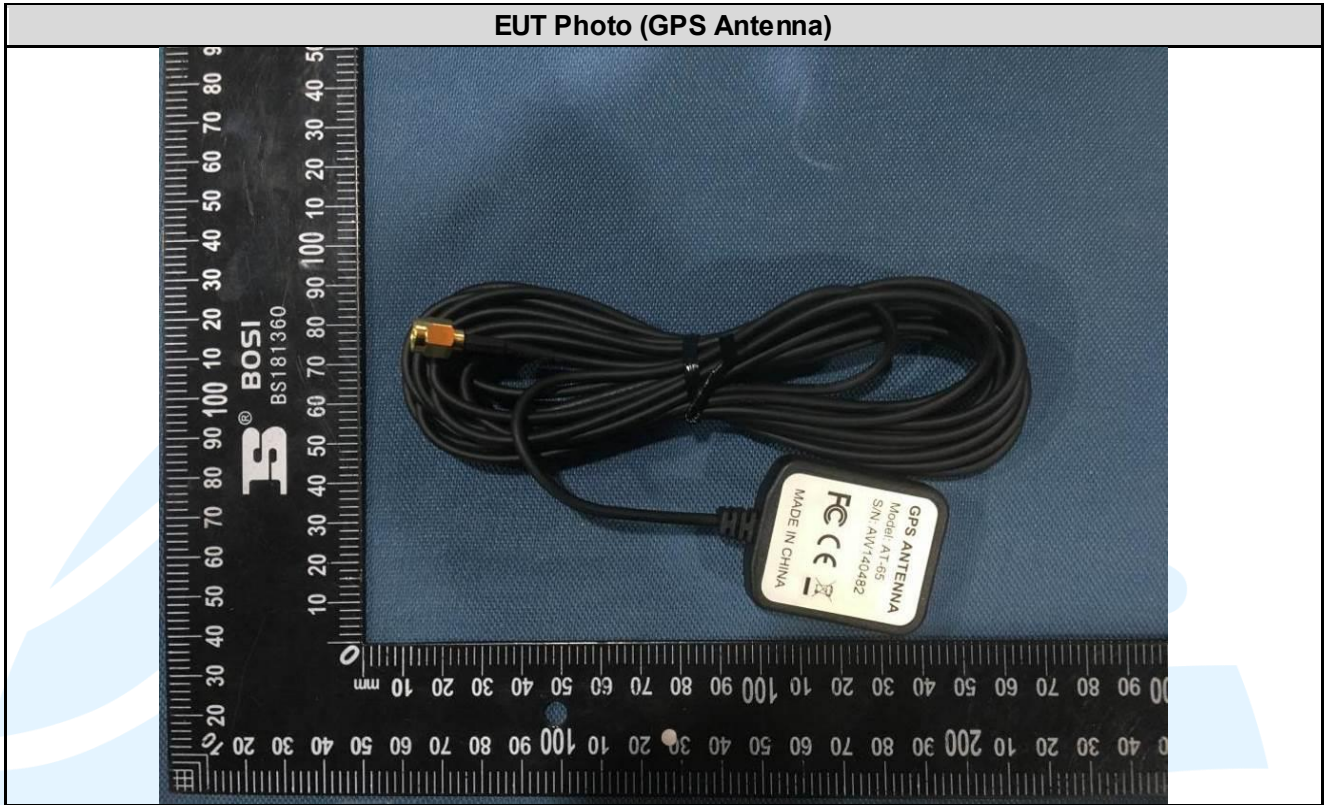

APPENDIX 2 PHOTOS OF EUT CONSTRUCTIONAL DETAILS
EUT EXTERNAL PHOTOS

Note: The RF port is for contains transmitter module FCC ID: 2AQWE-XB900HP

EUT Photo

EUT Photo

EUT Photo

EUT Photo

EUT Photo (GPS Antenna)

EUT Photo (GPS Antenna)

EUT Photo (GPS Antenna)

EUT Photo (DC Cable)

EUT Photo (DC Cable)