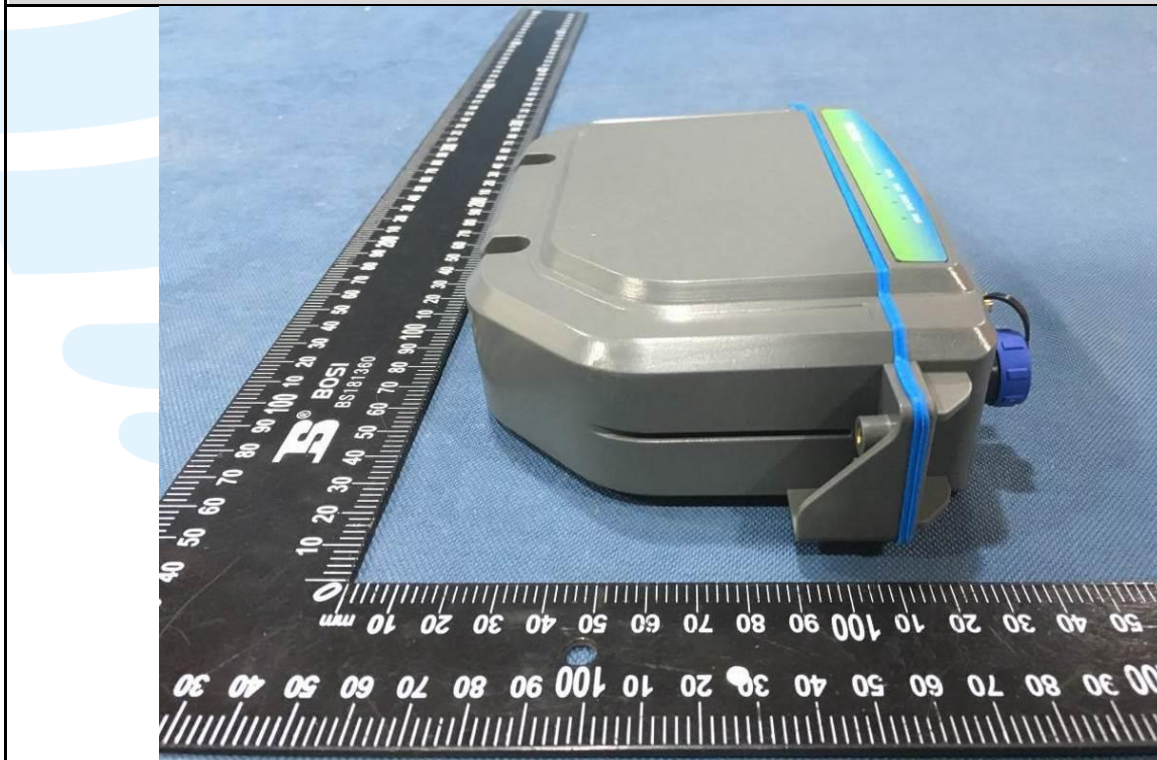

APPENDIX 2 PHOTOS OF EUT CONSTRUCTIONAL DETAILS
EUT EXTERNAL PHOTOS

Note: The RF port is for contains transmitter module FCC ID: 2AQWE-XB900HP

EUT Photo

EUT Photo

EUT Photo

EUT Photo

EUT Photo (GPS Antenna)

EUT Photo (GPS Antenna)

EUT Photo (GPS Antenna)

EUT Photo (DC Cable)

EUT Photo (DC Cable)