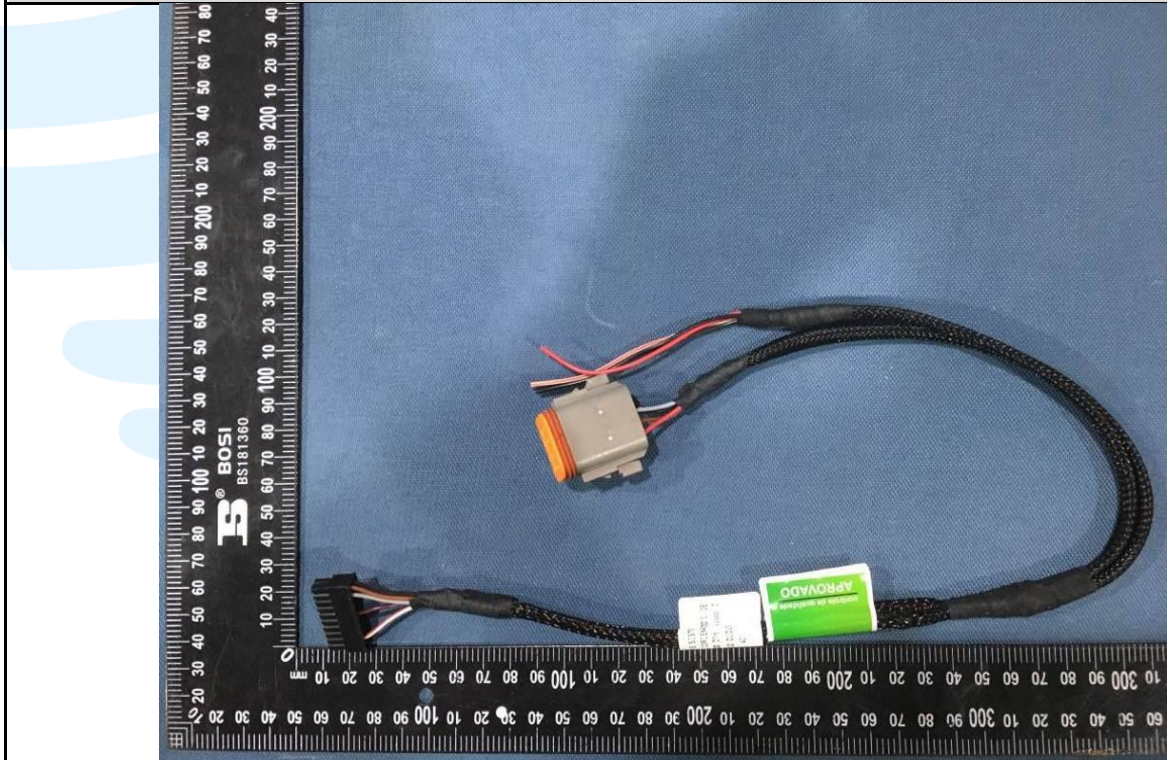

APPENDIX 2 PHOTOS OF EUT CONSTRUCTIONAL DETAILS
EUT EXTERNAL PHOTOS

Note: The RF port is for contains transmitter module FCC ID: 2AQWE-XB900HP

EUT Photo

EUT Photo

EUT Photo

EUT Photo

EUT Photo (GPS Antenna)

EUT Photo (GPS Antenna)

EUT Photo (GPS Antenna)

EUT Photo (DC Cable)

EUT Photo (DC Cable)