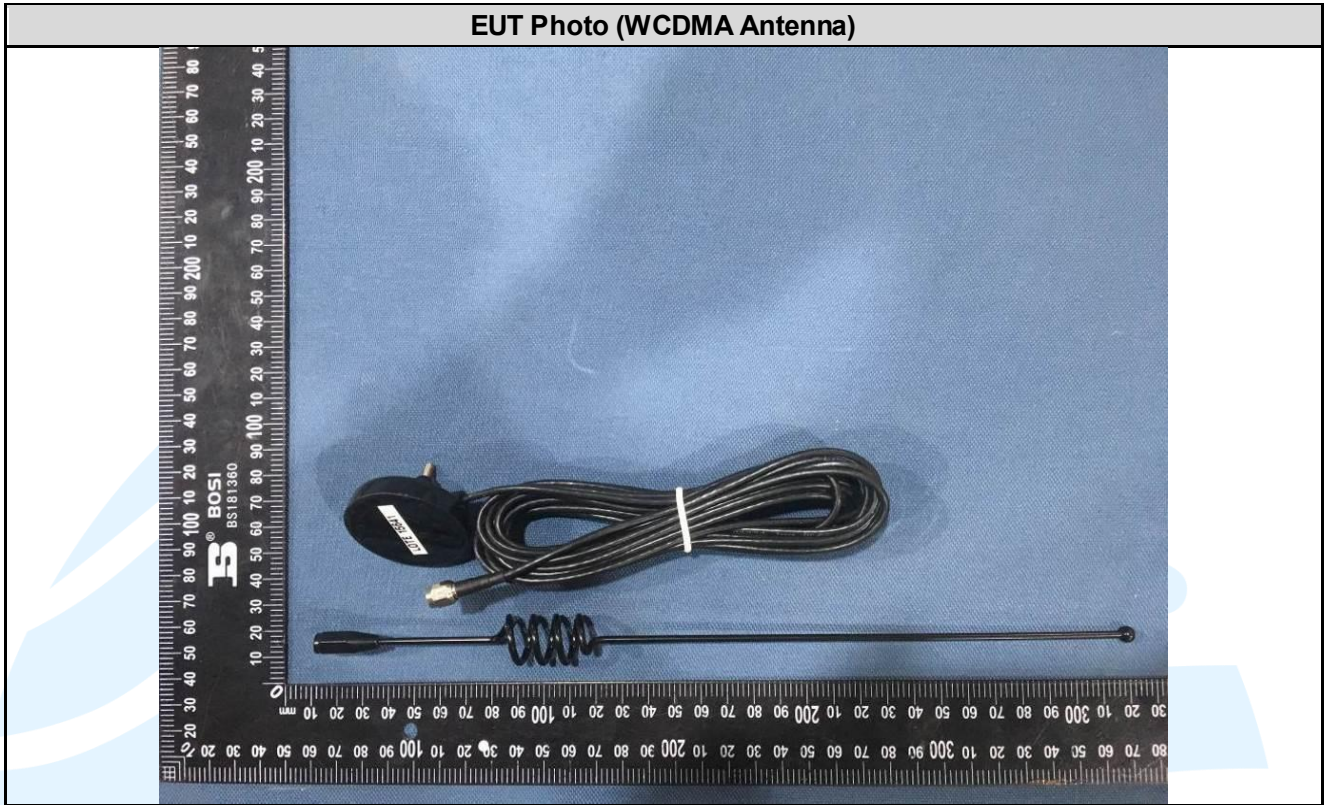

APPENDIX 2 PHOTOS OF EUT CONSTRUCTIONAL DETAILS
EUT EXTERNAL PHOTOS

Note: The RF port is for contains transmitter module FCC ID: 2AQWE-XB900HP

EUT Photo

EUT Photo

EUT Photo

EUT Photo

EUT Photo (GPS Antenna)

EUT Photo (GPS Antenna)

EUT Photo (GPS Antenna)

EUT Photo (DC Cable)

EUT Photo (DC Cable)