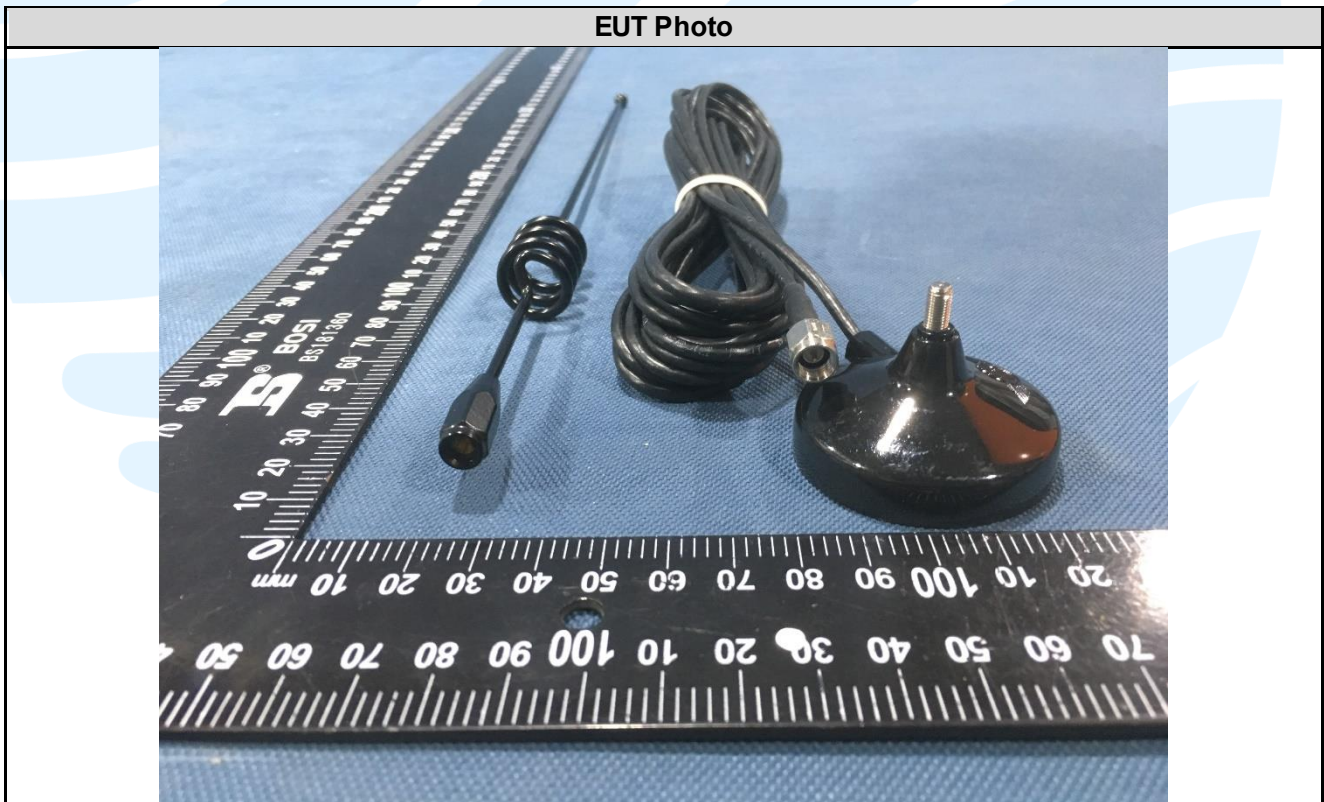

APPENDIX 2 PHOTOS OF EUT CONSTRUCTIONAL DETAILS
EUT EXTERNAL PHOTOS

Note: The RF port is for contains transmitter module FCC ID: 2AQWE-XB900HP

EUT Photo

EUT Photo

EUT Photo

EUT Photo

EUT Photo (GPS Antenna)

EUT Photo (GPS Antenna)

EUT Photo (GPS Antenna)

EUT Photo (DC Cable)

EUT Photo (DC Cable)