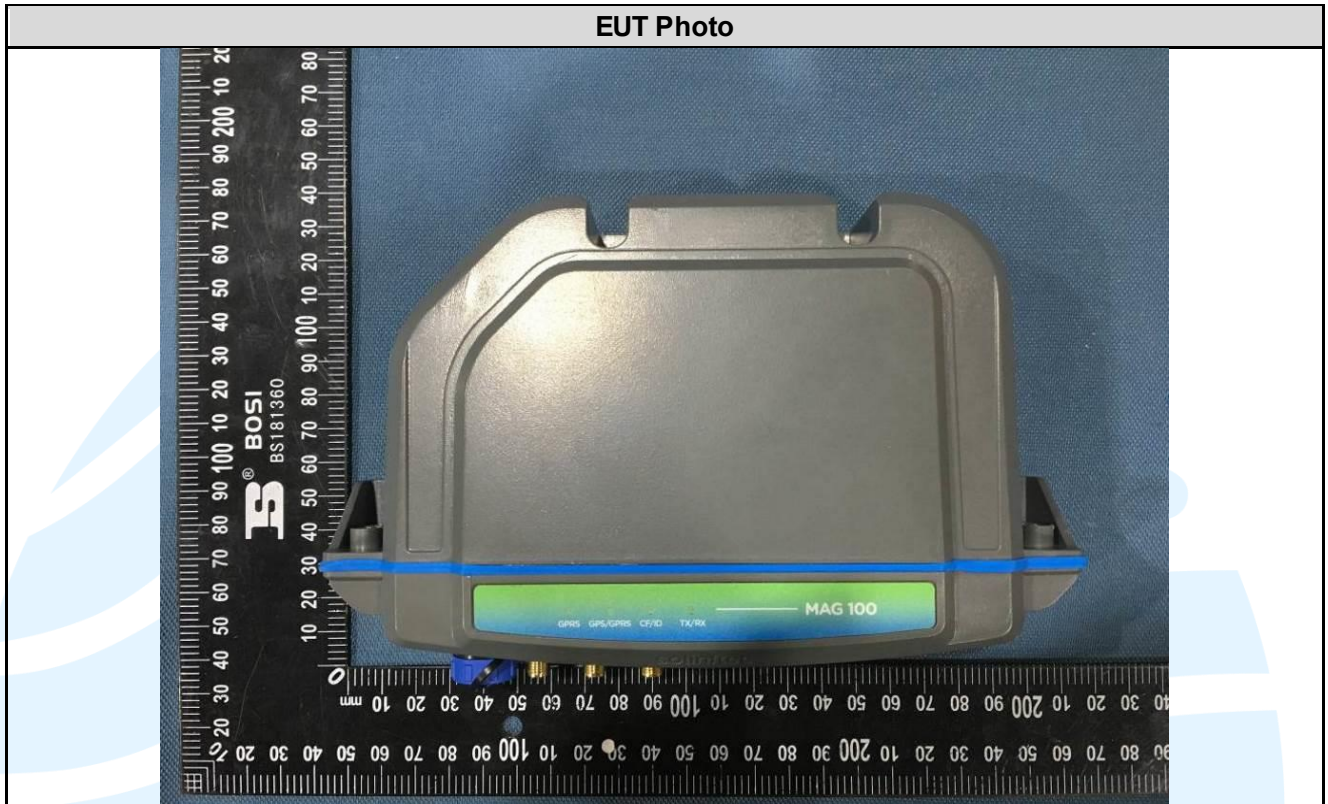

APPENDIX 2 PHOTOS OF EUT CONSTRUCTIONAL DETAILS
EUT EXTERNAL PHOTOS

Note: The RF port is for contains transmitter module FCC ID: 2AQWE-XB900HP

EUT Photo

EUT Photo

EUT Photo

EUT Photo

EUT Photo (GPS Antenna)

EUT Photo (GPS Antenna)

EUT Photo (GPS Antenna)

EUT Photo (DC Cable)

EUT Photo (DC Cable)