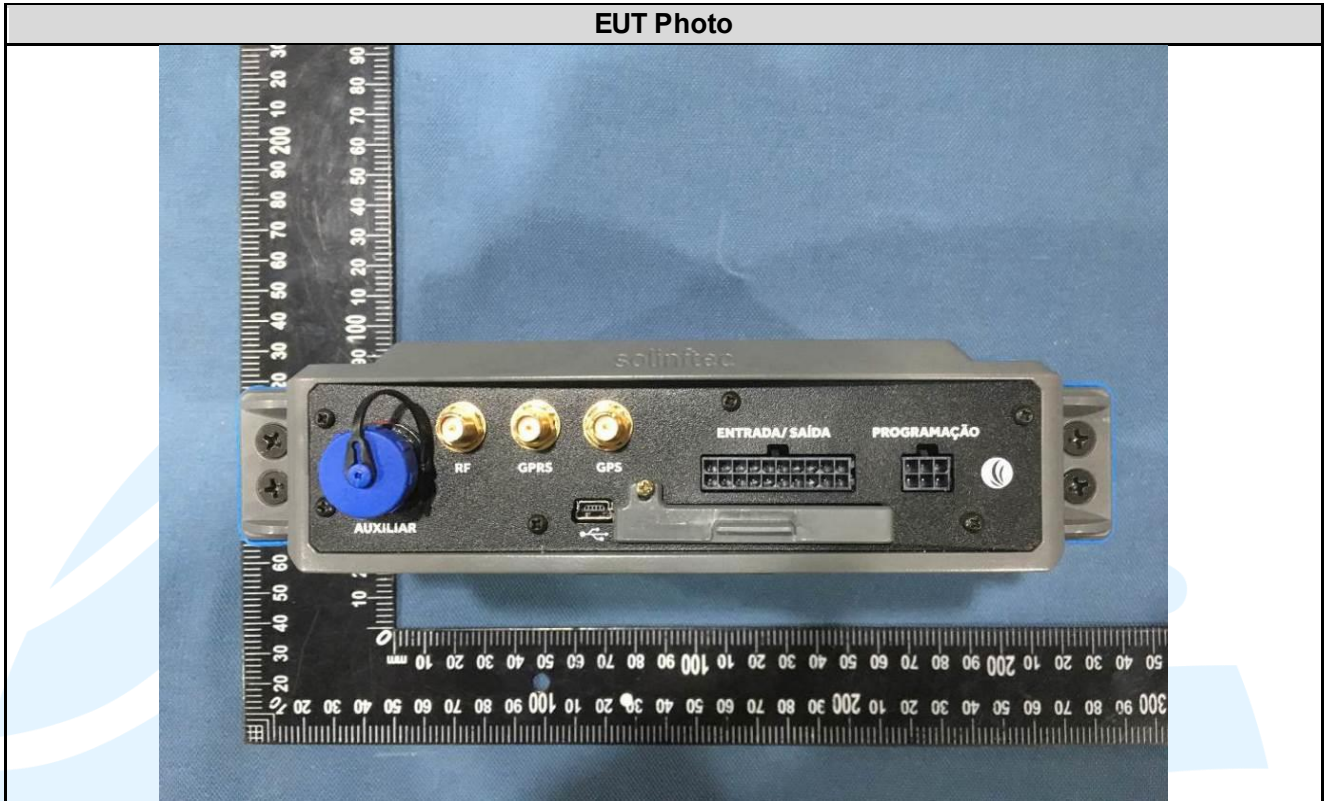

APPENDIX 2 PHOTOS OF EUT CONSTRUCTIONAL DETAILS
EUT EXTERNAL PHOTOS

Note: The RF port is for contains transmitter module FCC ID: 2AQWE-XB900HP

EUT Photo

EUT Photo

EUT Photo

EUT Photo

EUT Photo (GPS Antenna)

EUT Photo (GPS Antenna)

EUT Photo (GPS Antenna)

EUT Photo (DC Cable)

EUT Photo (DC Cable)