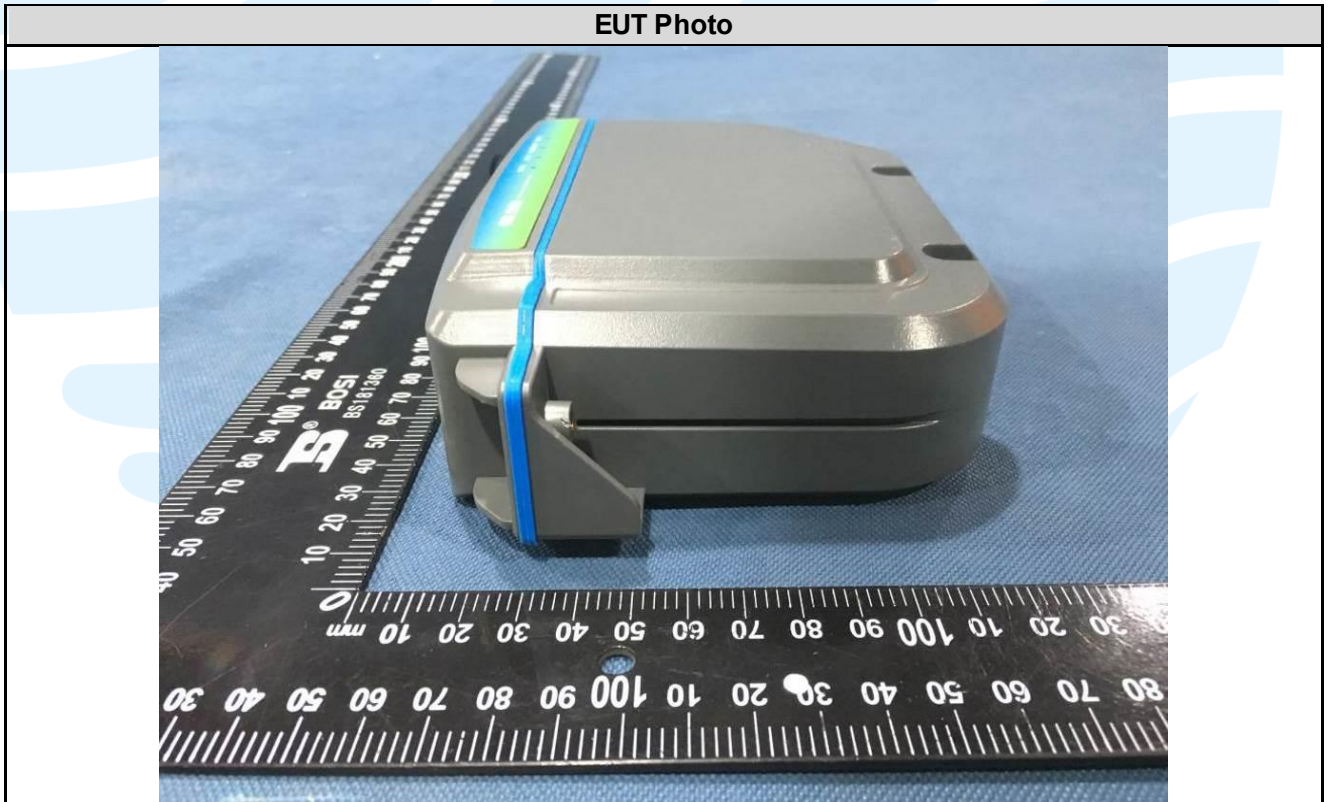

APPENDIX 2 PHOTOS OF EUT CONSTRUCTIONAL DETAILS
EUT EXTERNAL PHOTOS

Note: The RF port is for contains transmitter module FCC ID: 2AQWE-XB900HP

EUT Photo

EUT Photo

EUT Photo

EUT Photo

EUT Photo (GPS Antenna)

EUT Photo (GPS Antenna)

EUT Photo (GPS Antenna)

EUT Photo (DC Cable)

EUT Photo (DC Cable)